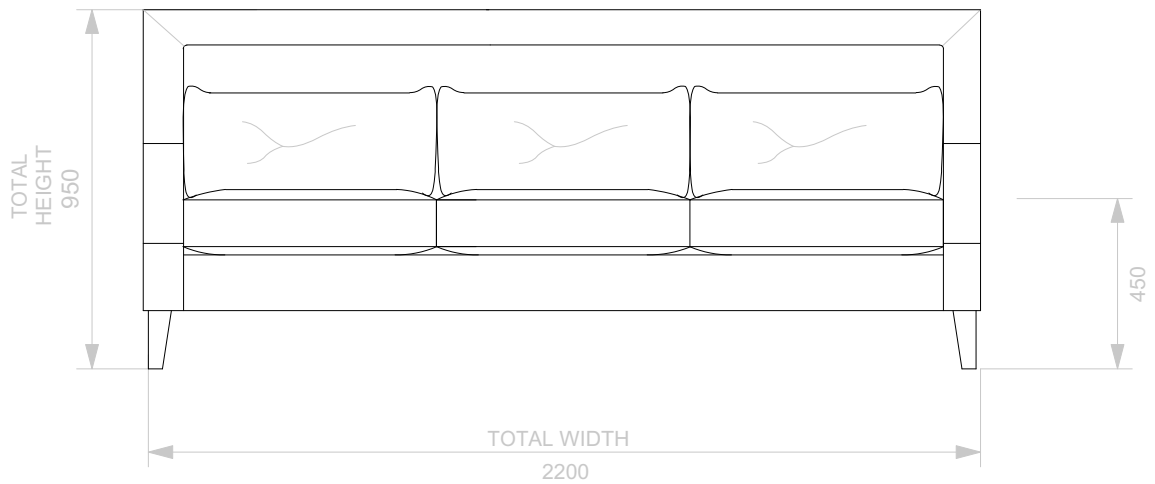

BESPOKE SOFA
LONDON

info@bespokesofalondon.co.uk - www.bespokesofalondon.co.uk

ALEXANDER ARMCHAIR

	WIDTH (cm)	DEPTH (cm)	HEIGHT (cm)	SEAT HEIGHT (cm)	PLAIN FABRIC (m)	PATTERN (m)	LEATHER (sqm)
ARMCHAIR	82	90	95	45	7	9	11
2 SEATERS	180						
2.5 SEATERS	220						
3 SEATERS	240						

BESPOKE SOFA
LONDON

info@bespokesofalondon.co.uk - www.bespokesofalondon.co.uk

ALEXANDER SOFA

	WIDTH (cm)	DEPTH (cm)	HEIGHT (cm)	SEAT HEIGHT (cm)	PLAIN FABRIC (m)	PATTERN (m)	LEATHER (sqm)
ARMCHAIR	90						
2 SEATERS	180	90	95	45	14	17	20
2.5 SEATERS	220						
3 SEATERS	240						

BESPOKE SOFA

LONDON

info@bespokesofalondon.co.uk - www.bespokesofalondon.co.uk

ALEXANDER SOFA

	WIDTH (cm)	DEPTH (cm)	HEIGHT (cm)	SEAT HEIGHT (cm)	PLAIN FABRIC (m)	PATTERN (m)	LEATHER (sqm)
ARMCHAIR	90						
2 SEATERS	180						
2.5 SEATERS	220	90	95	45	17	20	24
3 SEATERS	240						

BESPOKE SOFA

LONDON

info@bespokesofalondon.co.uk - www.bespokesofalondon.co.uk

ALEXANDER SOFA

	WIDTH (cm)	DEPTH (cm)	HEIGHT (cm)	SEAT HEIGHT (cm)	PLAIN FABRIC (m)	PATTERN (m)	LEATHER (sqm)
ARMCHAIR	90						
2 SEATERS	180						
2.5 SEATERS	220						
3 SEATERS	240	90	95	45	21	26	30