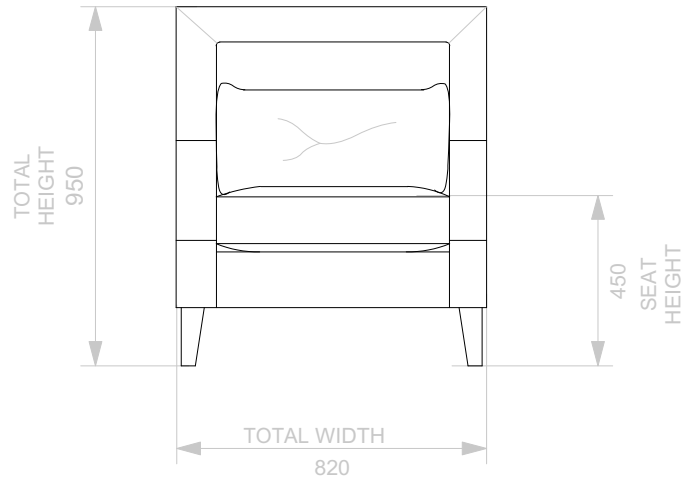

BESPOKE SOFA
LONDON

info@bespokesofalondon.co.uk - www.bespokesofalondon.co.uk

ALEXANDER ARMCHAIR

	WIDTH (cm)	DEPTH (cm)	HEIGHT (cm)	SEAT HEIGHT (cm)	PLAIN FABRIC (m)	PATTERN (m)	LEATHER (sqm)
ARMCHAIR	82	90	95	45	7	9	11
2 SEATERS	180						
2.5 SEATERS	220						
3 SEATERS	240						

BESPOKE SOFA
LONDON

info@bespokesofalondon.co.uk - www.bespokesofalondon.co.uk

ALEXANDER SOFA

	WIDTH (cm)	DEPTH (cm)	HEIGHT (cm)	SEAT HEIGHT (cm)	PLAIN FABRIC (m)	PATTERN (m)	LEATHER (sqm)
ARMCHAIR	90						
2 SEATERS	180	90	95	45	14	17	20
2.5 SEATERS	220						
3 SEATERS	240						

BESPOKE SOFA

LONDON

info@bespokesofalondon.co.uk - www.bespokesofalondon.co.uk

ALEXANDER SOFA

	WIDTH (cm)	DEPTH (cm)	HEIGHT (cm)	SEAT HEIGHT (cm)	PLAIN FABRIC (m)	PATTERN (m)	LEATHER (sqm)
ARMCHAIR	90						
2 SEATERS	180						
2.5 SEATERS	220	90	95	45	17	20	24
3 SEATERS	240						

BESPOKE SOFA

LONDON

info@bespokesofalondon.co.uk - www.bespokesofalondon.co.uk

ALEXANDER SOFA

	WIDTH (cm)	DEPTH (cm)	HEIGHT (cm)	SEAT HEIGHT (cm)	PLAIN FABRIC (m)	PATTERN (m)	LEATHER (sqm)
ARMCHAIR	90						
2 SEATERS	180						
2.5 SEATERS	220						
3 SEATERS	240	90	95	45	21	26	30