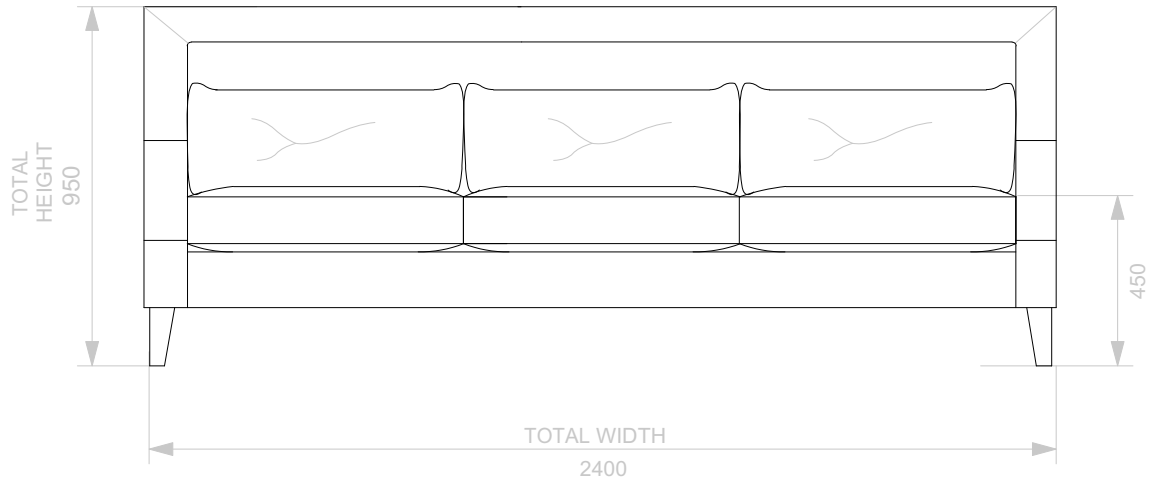

BESPOKE SOFA
LONDON

info@bespokesofalondon.co.uk - www.bespokesofalondon.co.uk

ALEXANDER ARMCHAIR

	WIDTH (cm)	DEPTH (cm)	HEIGHT (cm)	SEAT HEIGHT (cm)	PLAIN FABRIC (m)	PATTERN (m)	LEATHER (sqm)
ARMCHAIR	82	90	95	45	7	9	11
2 SEATERS	180						
2.5 SEATERS	220						
3 SEATERS	240						

BESPOKE SOFA
LONDON

info@bespokesofalondon.co.uk - www.bespokesofalondon.co.uk

ALEXANDER SOFA

	WIDTH (cm)	DEPTH (cm)	HEIGHT (cm)	SEAT HEIGHT (cm)	PLAIN FABRIC (m)	PATTERN (m)	LEATHER (sqm)
ARMCHAIR	90						
2 SEATERS	180	90	95	45	14	17	20
2.5 SEATERS	220						
3 SEATERS	240						

BESPOKE SOFA

LONDON

info@bespokesofalondon.co.uk - www.bespokesofalondon.co.uk

ALEXANDER SOFA

	WIDTH (cm)	DEPTH (cm)	HEIGHT (cm)	SEAT HEIGHT (cm)	PLAIN FABRIC (m)	PATTERN (m)	LEATHER (sqm)
ARMCHAIR	90						
2 SEATERS	180						
2.5 SEATERS	220	90	95	45	17	20	24
3 SEATERS	240						

BESPOKE SOFA

LONDON

info@bespokesofalondon.co.uk - www.bespokesofalondon.co.uk

ALEXANDER SOFA

	WIDTH (cm)	DEPTH (cm)	HEIGHT (cm)	SEAT HEIGHT (cm)	PLAIN FABRIC (m)	PATTERN (m)	LEATHER (sqm)
ARMCHAIR	90						
2 SEATERS	180						
2.5 SEATERS	220						
3 SEATERS	240	90	95	45	21	26	30