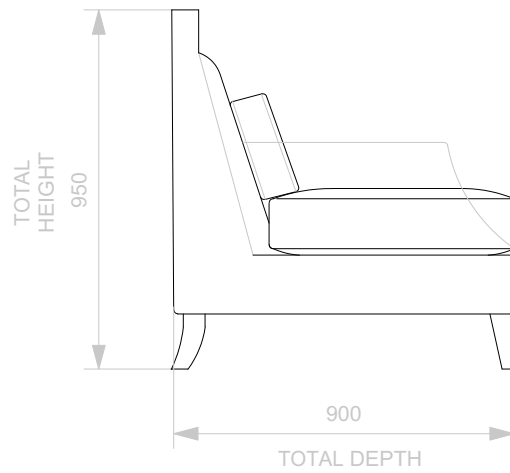

BESPOKE SOFA
LONDON

info@bespokesofalondon.co.uk - www.bespokesofalondon.co.uk

ALEXANDER ARMCHAIR

	WIDTH (cm)	DEPTH (cm)	HEIGHT (cm)	SEAT HEIGHT (cm)	PLAIN FABRIC (m)	PATTERN (m)	LEATHER (sqm)
ARMCHAIR	82	90	95	45	7	9	11
2 SEATERS	180						
2.5 SEATERS	220						
3 SEATERS	240						

BESPOKE SOFA
LONDON

info@bespokesofalondon.co.uk - www.bespokesofalondon.co.uk

ALEXANDER SOFA

	WIDTH (cm)	DEPTH (cm)	HEIGHT (cm)	SEAT HEIGHT (cm)	PLAIN FABRIC (m)	PATTERN (m)	LEATHER (sqm)
ARMCHAIR	90						
2 SEATERS	180	90	95	45	14	17	20
2.5 SEATERS	220						
3 SEATERS	240						

BESPOKE SOFA

LONDON

info@bespokesofalondon.co.uk - www.bespokesofalondon.co.uk

ALEXANDER SOFA

	WIDTH (cm)	DEPTH (cm)	HEIGHT (cm)	SEAT HEIGHT (cm)	PLAIN FABRIC (m)	PATTERN (m)	LEATHER (sqm)
ARMCHAIR	90						
2 SEATERS	180						
2.5 SEATERS	220	90	95	45	17	20	24
3 SEATERS	240						

BESPOKE SOFA

LONDON

info@bespokesofalondon.co.uk - www.bespokesofalondon.co.uk

ALEXANDER SOFA

	WIDTH (cm)	DEPTH (cm)	HEIGHT (cm)	SEAT HEIGHT (cm)	PLAIN FABRIC (m)	PATTERN (m)	LEATHER (sqm)
ARMCHAIR	90						
2 SEATERS	180						
2.5 SEATERS	220						
3 SEATERS	240	90	95	45	21	26	30