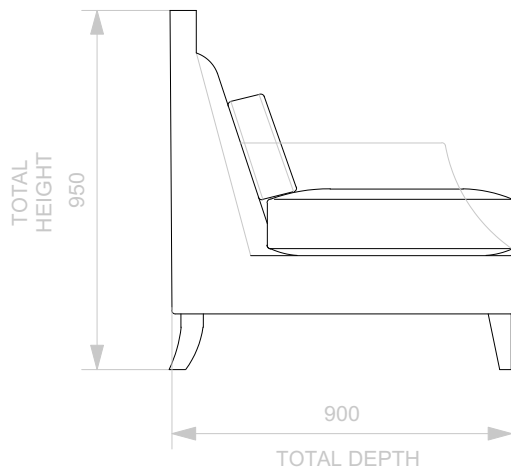

BESPOKE SOFA
LONDON

info@bespokesofalondon.co.uk - www.bespokesofalondon.co.uk

ALEXANDER ARMCHAIR

	WIDTH (cm)	DEPTH (cm)	HEIGHT (cm)	SEAT HEIGHT (cm)	PLAIN FABRIC (m)	PATTERN (m)	LEATHER (sqm)
ARMCHAIR	82	90	95	45	7	9	11
2 SEATERS	180						
2.5 SEATERS	220						
3 SEATERS	240						

BESPOKE SOFA
LONDON

info@bespokesofalondon.co.uk - www.bespokesofalondon.co.uk

ALEXANDER SOFA

	WIDTH (cm)	DEPTH (cm)	HEIGHT (cm)	SEAT HEIGHT (cm)	PLAIN FABRIC (m)	PATTERN (m)	LEATHER (sqm)
ARMCHAIR	90						
2 SEATERS	180	90	95	45	14	17	20
2.5 SEATERS	220						
3 SEATERS	240						

BESPOKE SOFA

LONDON

info@bespokesofalondon.co.uk - www.bespokesofalondon.co.uk

ALEXANDER SOFA

	WIDTH (cm)	DEPTH (cm)	HEIGHT (cm)	SEAT HEIGHT (cm)	PLAIN FABRIC (m)	PATTERN (m)	LEATHER (sqm)
ARMCHAIR	90						
2 SEATERS	180						
2.5 SEATERS	220	90	95	45	17	20	24
3 SEATERS	240						

BESPOKE SOFA

LONDON

info@bespokesofalondon.co.uk - www.bespokesofalondon.co.uk

ALEXANDER SOFA

	WIDTH (cm)	DEPTH (cm)	HEIGHT (cm)	SEAT HEIGHT (cm)	PLAIN FABRIC (m)	PATTERN (m)	LEATHER (sqm)
ARMCHAIR	90						
2 SEATERS	180						
2.5 SEATERS	220						
3 SEATERS	240	90	95	45	21	26	30