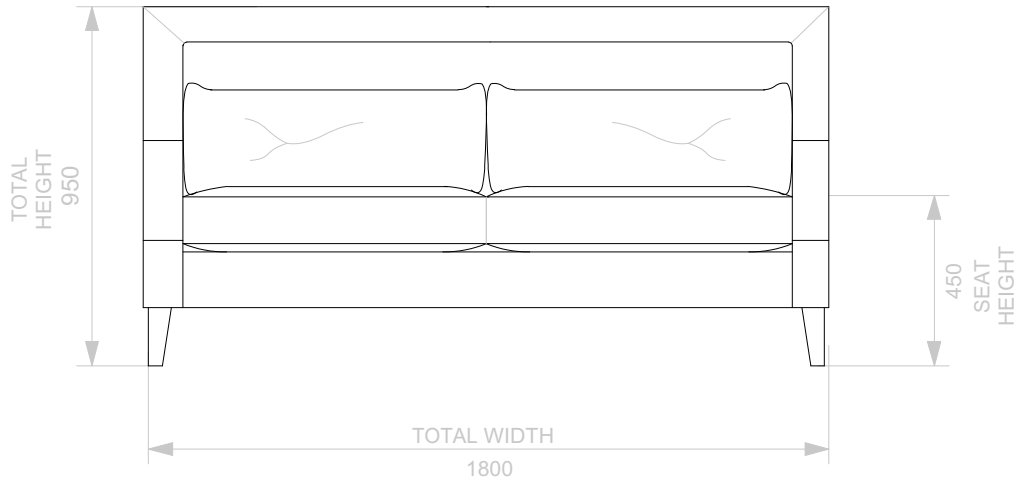

BESPOKE SOFA
LONDON

info@bespokesofalondon.co.uk - www.bespokesofalondon.co.uk

ALEXANDER ARMCHAIR

	WIDTH (cm)	DEPTH (cm)	HEIGHT (cm)	SEAT HEIGHT (cm)	PLAIN FABRIC (m)	PATTERN (m)	LEATHER (sqm)
ARMCHAIR	82	90	95	45	7	9	11
2 SEATERS	180						
2.5 SEATERS	220						
3 SEATERS	240						

BESPOKE SOFA
LONDON

info@bespokesofalondon.co.uk - www.bespokesofalondon.co.uk

ALEXANDER SOFA

	WIDTH (cm)	DEPTH (cm)	HEIGHT (cm)	SEAT HEIGHT (cm)	PLAIN FABRIC (m)	PATTERN (m)	LEATHER (sqm)
ARMCHAIR	90						
2 SEATERS	180	90	95	45	14	17	20
2.5 SEATERS	220						
3 SEATERS	240						

BESPOKE SOFA

LONDON

info@bespokesofalondon.co.uk - www.bespokesofalondon.co.uk

ALEXANDER SOFA

	WIDTH (cm)	DEPTH (cm)	HEIGHT (cm)	SEAT HEIGHT (cm)	PLAIN FABRIC (m)	PATTERN (m)	LEATHER (sqm)
ARMCHAIR	90						
2 SEATERS	180						
2.5 SEATERS	220	90	95	45	17	20	24
3 SEATERS	240						

BESPOKE SOFA

LONDON

info@bespokesofalondon.co.uk - www.bespokesofalondon.co.uk

ALEXANDER SOFA

	WIDTH (cm)	DEPTH (cm)	HEIGHT (cm)	SEAT HEIGHT (cm)	PLAIN FABRIC (m)	PATTERN (m)	LEATHER (sqm)
ARMCHAIR	90						
2 SEATERS	180						
2.5 SEATERS	220						
3 SEATERS	240	90	95	45	21	26	30