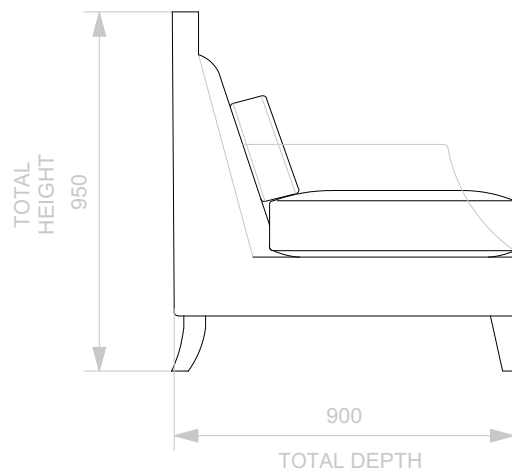

BESPOKE SOFA
LONDON

info@bespokesofalondon.co.uk - www.bespokesofalondon.co.uk

ALEXANDER ARMCHAIR

	WIDTH (cm)	DEPTH (cm)	HEIGHT (cm)	SEAT HEIGHT (cm)	PLAIN FABRIC (m)	PATTERN (m)	LEATHER (sqm)
ARMCHAIR	82	90	95	45	7	9	11
2 SEATERS	180						
2.5 SEATERS	220						
3 SEATERS	240						

BESPOKE SOFA
LONDON

info@bespokesofalondon.co.uk - www.bespokesofalondon.co.uk

ALEXANDER SOFA

	WIDTH (cm)	DEPTH (cm)	HEIGHT (cm)	SEAT HEIGHT (cm)	PLAIN FABRIC (m)	PATTERN (m)	LEATHER (sqm)
ARMCHAIR	90						
2 SEATERS	180	90	95	45	14	17	20
2.5 SEATERS	220						
3 SEATERS	240						

BESPOKE SOFA

LONDON

info@bespokesofalondon.co.uk - www.bespokesofalondon.co.uk

ALEXANDER SOFA

	WIDTH (cm)	DEPTH (cm)	HEIGHT (cm)	SEAT HEIGHT (cm)	PLAIN FABRIC (m)	PATTERN (m)	LEATHER (sqm)
ARMCHAIR	90						
2 SEATERS	180						
2.5 SEATERS	220	90	95	45	17	20	24
3 SEATERS	240						

BESPOKE SOFA

LONDON

info@bespokesofalondon.co.uk - www.bespokesofalondon.co.uk

ALEXANDER SOFA

	WIDTH (cm)	DEPTH (cm)	HEIGHT (cm)	SEAT HEIGHT (cm)	PLAIN FABRIC (m)	PATTERN (m)	LEATHER (sqm)
ARMCHAIR	90						
2 SEATERS	180						
2.5 SEATERS	220						
3 SEATERS	240	90	95	45	21	26	30