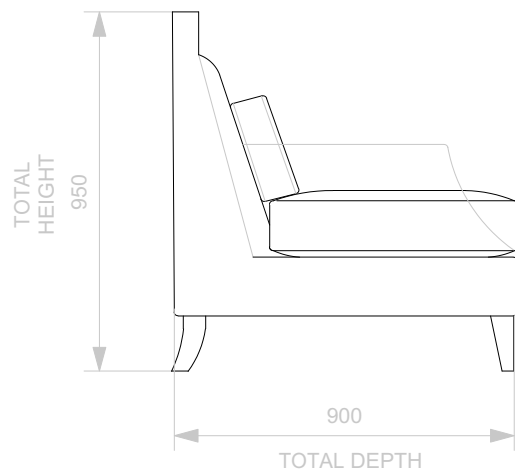

BESPOKE SOFA
LONDON

info@bespokesofalondon.co.uk - www.bespokesofalondon.co.uk

ALEXANDER ARMCHAIR

	WIDTH (cm)	DEPTH (cm)	HEIGHT (cm)	SEAT HEIGHT (cm)	PLAIN FABRIC (m)	PATTERN (m)	LEATHER (sqm)
ARMCHAIR	82	90	95	45	7	9	11
2 SEATERS	180						
2.5 SEATERS	220						
3 SEATERS	240						

BESPOKE SOFA
LONDON

info@bespokesofalondon.co.uk - www.bespokesofalondon.co.uk

ALEXANDER SOFA

	WIDTH (cm)	DEPTH (cm)	HEIGHT (cm)	SEAT HEIGHT (cm)	PLAIN FABRIC (m)	PATTERN (m)	LEATHER (sqm)
ARMCHAIR	90						
2 SEATERS	180	90	95	45	14	17	20
2.5 SEATERS	220						
3 SEATERS	240						

BESPOKE SOFA

LONDON

info@bespokesofalondon.co.uk - www.bespokesofalondon.co.uk

ALEXANDER SOFA

	WIDTH (cm)	DEPTH (cm)	HEIGHT (cm)	SEAT HEIGHT (cm)	PLAIN FABRIC (m)	PATTERN (m)	LEATHER (sqm)
ARMCHAIR	90						
2 SEATERS	180						
2.5 SEATERS	220	90	95	45	17	20	24
3 SEATERS	240						

BESPOKE SOFA

LONDON

info@bespokesofalondon.co.uk - www.bespokesofalondon.co.uk

ALEXANDER SOFA

	WIDTH (cm)	DEPTH (cm)	HEIGHT (cm)	SEAT HEIGHT (cm)	PLAIN FABRIC (m)	PATTERN (m)	LEATHER (sqm)
ARMCHAIR	90						
2 SEATERS	180						
2.5 SEATERS	220						
3 SEATERS	240	90	95	45	21	26	30