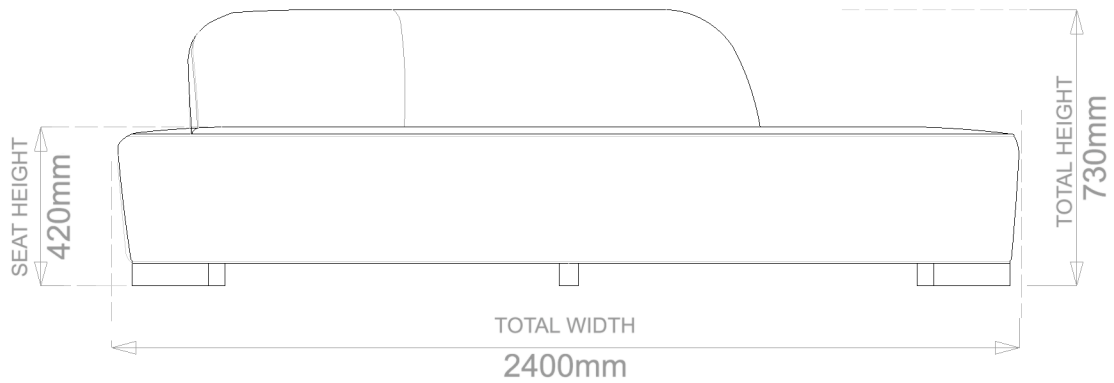

## BALI SOFA

	WIDTH (cm)	DEPTH (cm)	HEIGHT (cm)	SEAT HEIGHT (cm)	PLAIN FABRIC (m)	PATTERN (m)	LEATHER (sqm)
2.5-SEATER	220	90-125	73	42	14	17	19
3-SEATER	240				16	19	23
3.5-SEATER	260				18	21	25

## BALI SOFA

	WIDTH (cm)	DEPTH (cm)	HEIGHT (cm)	SEAT HEIGHT (cm)	PLAIN FABRIC (m)	PATTERN (m)	LEATHER (sqm)
2.5-SEATER	220				14	17	19
3-SEATER	240	90-125	73	42	16	19	23
3.5-SEATER	260				18	21	25

## BALI SOFA

	WIDTH (cm)	DEPTH (cm)	HEIGHT (cm)	SEAT HEIGHT (cm)	PLAIN FABRIC (m)	PATTERN (m)	LEATHER (sqm)
2.5-SEATER	220				14	17	19
3-SEATER	240				16	19	23
3.5-SEATER	260	90-125	73	42	18	21	25