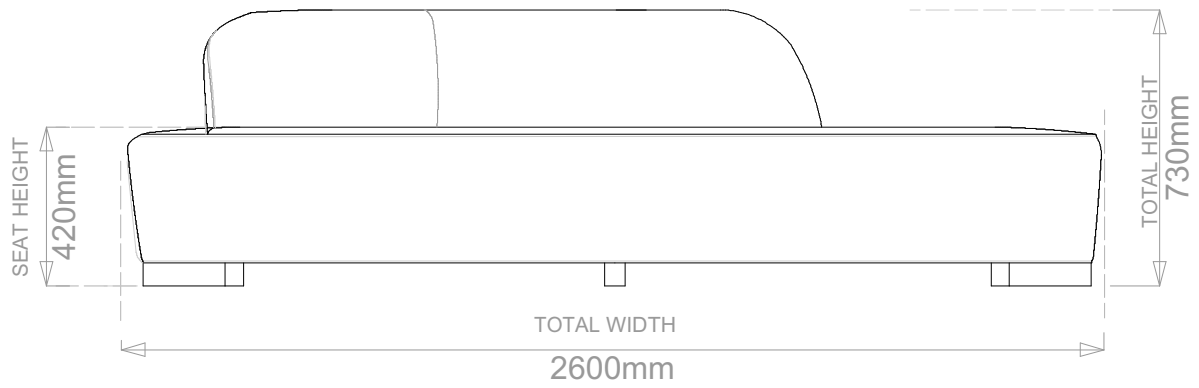

## BALI SOFA

	WIDTH (cm)	DEPTH (cm)	HEIGHT (cm)	SEAT HEIGHT (cm)	PLAIN FABRIC (m)	PATTERN (m)	LEATHER (sqm)
2.5-SEATER	220	90-125	73	42	14	17	19
3-SEATER	240				16	19	23
3.5-SEATER	260				18	21	25

## BALI SOFA

	WIDTH (cm)	DEPTH (cm)	HEIGHT (cm)	SEAT HEIGHT (cm)	PLAIN FABRIC (m)	PATTERN (m)	LEATHER (sqm)
2.5-SEATER	220				14	17	19
3-SEATER	240	90-125	73	42	16	19	23
3.5-SEATER	260				18	21	25

## BALI SOFA

	WIDTH (cm)	DEPTH (cm)	HEIGHT (cm)	SEAT HEIGHT (cm)	PLAIN FABRIC (m)	PATTERN (m)	LEATHER (sqm)
2.5-SEATER	220				14	17	19
3-SEATER	240				16	19	23
3.5-SEATER	260	90-125	73	42	18	21	25