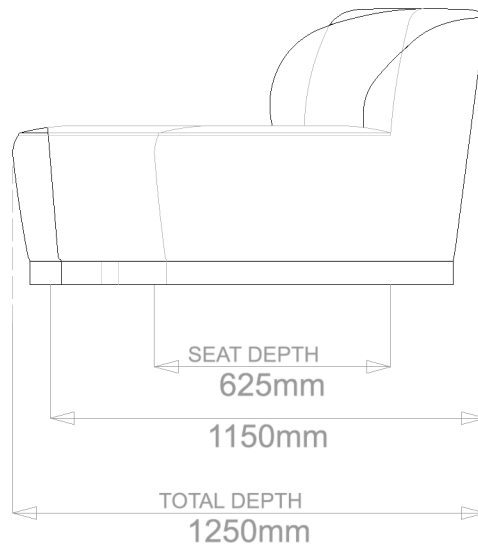

## BALI SOFA

	WIDTH (cm)	DEPTH (cm)	HEIGHT (cm)	SEAT HEIGHT (cm)	PLAIN FABRIC (m)	PATTERN (m)	LEATHER (sqm)
2.5-SEATER	220	90-125	73	42	14	17	19
3-SEATER	240				16	19	23
3.5-SEATER	260				18	21	25

## BALI SOFA

	WIDTH (cm)	DEPTH (cm)	HEIGHT (cm)	SEAT HEIGHT (cm)	PLAIN FABRIC (m)	PATTERN (m)	LEATHER (sqm)
2.5-SEATER	220				14	17	19
3-SEATER	240	90-125	73	42	16	19	23
3.5-SEATER	260				18	21	25

## BALI SOFA

	WIDTH (cm)	DEPTH (cm)	HEIGHT (cm)	SEAT HEIGHT (cm)	PLAIN FABRIC (m)	PATTERN (m)	LEATHER (sqm)
2.5-SEATER	220				14	17	19
3-SEATER	240				16	19	23
3.5-SEATER	260	90-125	73	42	18	21	25