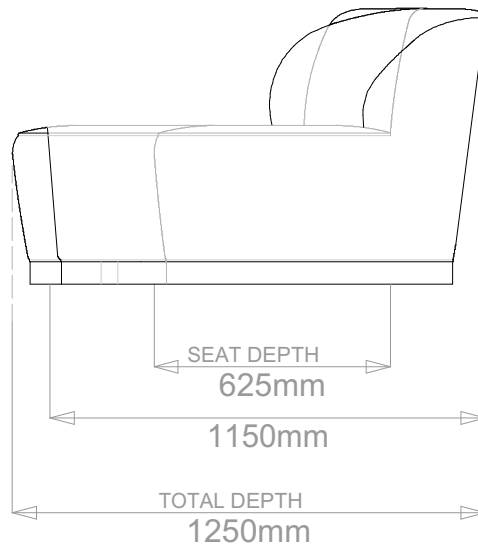

## BALI SOFA

	WIDTH (cm)	DEPTH (cm)	HEIGHT (cm)	SEAT HEIGHT (cm)	PLAIN FABRIC (m)	PATTERN (m)	LEATHER (sqm)
2.5-SEATER	220	90-125	73	42	14	17	19
3-SEATER	240				16	19	23
3.5-SEATER	260				18	21	25

## BALI SOFA

	WIDTH (cm)	DEPTH (cm)	HEIGHT (cm)	SEAT HEIGHT (cm)	PLAIN FABRIC (m)	PATTERN (m)	LEATHER (sqm)
2.5-SEATER	220				14	17	19
3-SEATER	240	90-125	73	42	16	19	23
3.5-SEATER	260				18	21	25

## BALI SOFA

	WIDTH (cm)	DEPTH (cm)	HEIGHT (cm)	SEAT HEIGHT (cm)	PLAIN FABRIC (m)	PATTERN (m)	LEATHER (sqm)
2.5-SEATER	220				14	17	19
3-SEATER	240				16	19	23
3.5-SEATER	260	90-125	73	42	18	21	25