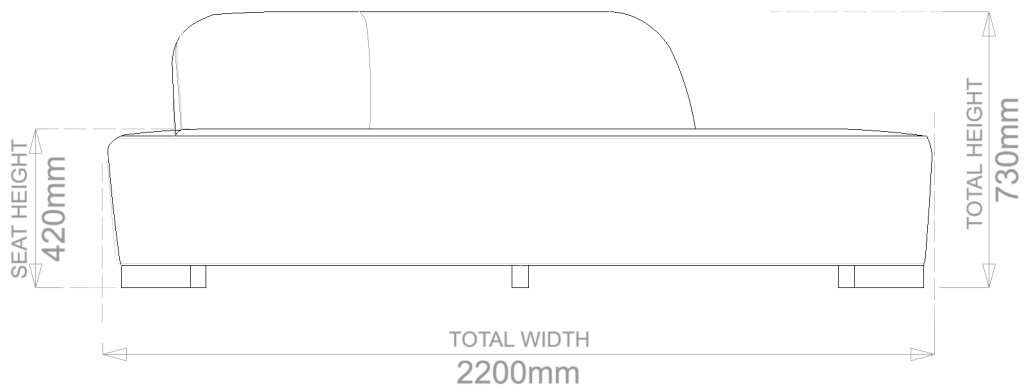

## BALI SOFA

	WIDTH (cm)	DEPTH (cm)	HEIGHT (cm)	SEAT HEIGHT (cm)	PLAIN FABRIC (m)	PATTERN (m)	LEATHER (sqm)
2.5-SEATER	220	90-125	73	42	14	17	19
3-SEATER	240				16	19	23
3.5-SEATER	260				18	21	25

## BALI SOFA

	WIDTH (cm)	DEPTH (cm)	HEIGHT (cm)	SEAT HEIGHT (cm)	PLAIN FABRIC (m)	PATTERN (m)	LEATHER (sqm)
2.5-SEATER	220				14	17	19
3-SEATER	240	90-125	73	42	16	19	23
3.5-SEATER	260				18	21	25

## BALI SOFA

	WIDTH (cm)	DEPTH (cm)	HEIGHT (cm)	SEAT HEIGHT (cm)	PLAIN FABRIC (m)	PATTERN (m)	LEATHER (sqm)
2.5-SEATER	220				14	17	19
3-SEATER	240				16	19	23
3.5-SEATER	260	90-125	73	42	18	21	25