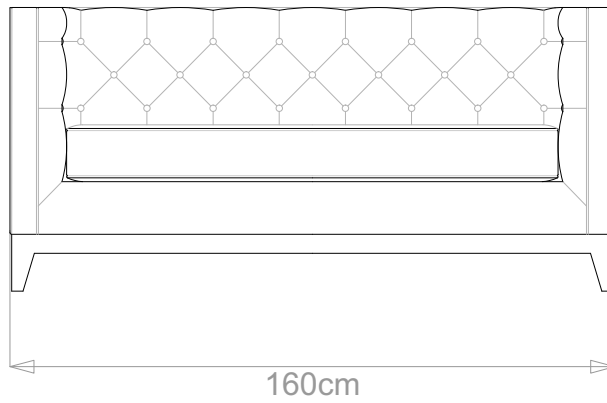

BESPOKE SOFA
LONDON

info@bespokesofalondon.co.uk | www.bespokesofalondon.com

BARKER SOFA

	WIDTH (cm)	DEPTH (cm)	HEIGHT (cm)	SEAT HEIGHT (cm)	PLAIN FABRIC (m)	PATTERN (m)	LEATHER (sqm)
▶ ARMCHAIR	98	88	75	43	7	8.4	9.8
2-SEATER	160				11	13.2	15.4
2.5-SEATER	180				12	14.4	16.8
3-SEATER	210				14	16.8	19.6
3.5-SEATER	240				15	18	21

BESPOKE SOFA
LONDON

info@bespokesofalondon.co.uk | www.bespokesofalondon.com

BARKER SOFA

	WIDTH (cm)	DEPTH (cm)	HEIGHT (cm)	SEAT HEIGHT (cm)	PLAIN FABRIC (m)	PATTERN (m)	LEATHER (sqm)
ARMCHAIR	98				7	8.4	9.8
2-SEATER	160	88	75	43	11	13.2	15.4
2.5-SEATER	180				12	14.4	16.8
3-SEATER	210				14	16.8	19.6
3.5-SEATER	240				15	18	21

BESPOKE SOFA LONDON

info@bespokesofalondon.co.uk | www.bespokesofalondon.com

BARKER SOFA

	WIDTH (cm)	DEPTH (cm)	HEIGHT (cm)	SEAT HEIGHT (cm)	PLAIN FABRIC (m)	PATTERN (m)	LEATHER (sqm)
ARMCHAIR	98				7	8.4	9.8
2-SEATER	160				11	13.2	15.4
2.5-SEATER	180	88	75	43	12	14.4	16.8
3-SEATER	210				14	16.8	19.6
3.5-SEATER	240				15	18	21

BESPOKE SOFA LONDON

info@bespokesofalondon.co.uk | www.bespokesofalondon.com

BARKER SOFA

	WIDTH (cm)	DEPTH (cm)	HEIGHT (cm)	SEAT HEIGHT (cm)	PLAIN FABRIC (m)	PATTERN (m)	LEATHER (sqm)
ARMCHAIR	98				7	8.4	9.8
2-SEATER	160				11	13.2	15.4
2.5-SEATER	180				12	14.4	16.8
3-SEATER	210				14	16.8	19.6
3.5-SEATER	240				88	75	43