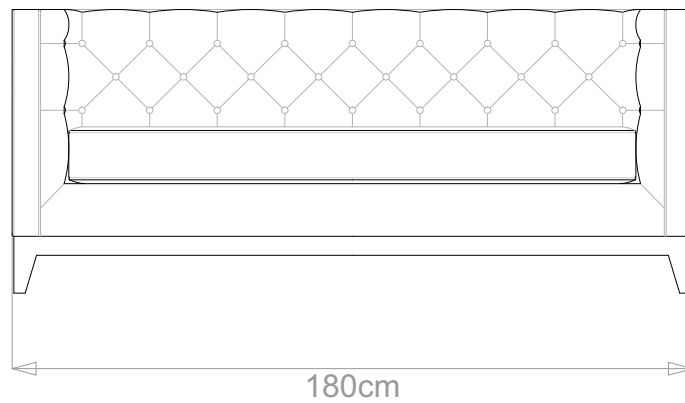

BESPOKE SOFA
LONDON

info@bespokesofalondon.co.uk | www.bespokesofalondon.com

BARKER SOFA

	WIDTH (cm)	DEPTH (cm)	HEIGHT (cm)	SEAT HEIGHT (cm)	PLAIN FABRIC (m)	PATTERN (m)	LEATHER (sqm)
▶ ARMCHAIR	98	88	75	43	7	8.4	9.8
2-SEATER	160				11	13.2	15.4
2.5-SEATER	180				12	14.4	16.8
3-SEATER	210				14	16.8	19.6
3.5-SEATER	240				15	18	21

BESPOKE SOFA
LONDON

info@bespokesofalondon.co.uk | www.bespokesofalondon.com

BARKER SOFA

	WIDTH (cm)	DEPTH (cm)	HEIGHT (cm)	SEAT HEIGHT (cm)	PLAIN FABRIC (m)	PATTERN (m)	LEATHER (sqm)
ARMCHAIR	98				7	8.4	9.8
2-SEATER	160	88	75	43	11	13.2	15.4
2.5-SEATER	180				12	14.4	16.8
3-SEATER	210				14	16.8	19.6
3.5-SEATER	240				15	18	21

BESPOKE SOFA LONDON

info@bespokesofalondon.co.uk | www.bespokesofalondon.com

BARKER SOFA

	WIDTH (cm)	DEPTH (cm)	HEIGHT (cm)	SEAT HEIGHT (cm)	PLAIN FABRIC (m)	PATTERN (m)	LEATHER (sqm)
ARMCHAIR	98				7	8.4	9.8
2-SEATER	160				11	13.2	15.4
2.5-SEATER	180	88	75	43	12	14.4	16.8
3-SEATER	210				14	16.8	19.6
3.5-SEATER	240				15	18	21

BESPOKE SOFA LONDON

info@bespokesofalondon.co.uk | www.bespokesofalondon.com

BARKER SOFA

	WIDTH (cm)	DEPTH (cm)	HEIGHT (cm)	SEAT HEIGHT (cm)	PLAIN FABRIC (m)	PATTERN (m)	LEATHER (sqm)
ARMCHAIR	98	88	75	43	7	8.4	9.8
2-SEATER	160				11	13.2	15.4
2.5-SEATER	180				12	14.4	16.8
3-SEATER	210				14	16.8	19.6
3.5-SEATER	240				15	18	21