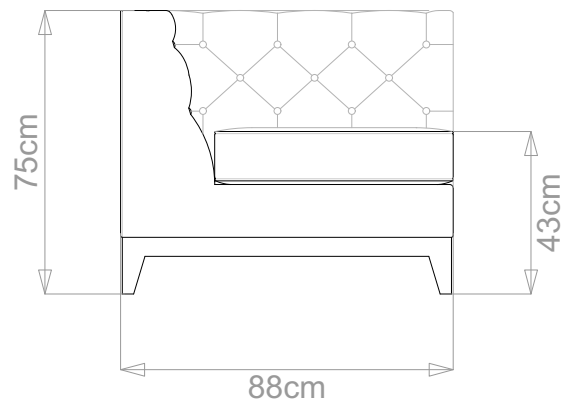

BESPOKE SOFA
LONDON

info@bespokesofalondon.co.uk | www.bespokesofalondon.com

BARKER SOFA

	WIDTH (cm)	DEPTH (cm)	HEIGHT (cm)	SEAT HEIGHT (cm)	PLAIN FABRIC (m)	PATTERN (m)	LEATHER (sqm)
▶ ARMCHAIR	98	88	75	43	7	8.4	9.8
2-SEATER	160				11	13.2	15.4
2.5-SEATER	180				12	14.4	16.8
3-SEATER	210				14	16.8	19.6
3.5-SEATER	240				15	18	21

BESPOKE SOFA
LONDON

info@bespokesofalondon.co.uk | www.bespokesofalondon.com

BARKER SOFA

	WIDTH (cm)	DEPTH (cm)	HEIGHT (cm)	SEAT HEIGHT (cm)	PLAIN FABRIC (m)	PATTERN (m)	LEATHER (sqm)
ARMCHAIR	98				7	8.4	9.8
2-SEATER	160	88	75	43	11	13.2	15.4
2.5-SEATER	180				12	14.4	16.8
3-SEATER	210				14	16.8	19.6
3.5-SEATER	240				15	18	21

BESPOKE SOFA LONDON

info@bespokesofalondon.co.uk | www.bespokesofalondon.com

BARKER SOFA

	WIDTH (cm)	DEPTH (cm)	HEIGHT (cm)	SEAT HEIGHT (cm)	PLAIN FABRIC (m)	PATTERN (m)	LEATHER (sqm)
ARMCHAIR	98				7	8.4	9.8
2-SEATER	160				11	13.2	15.4
2.5-SEATER	180	88	75	43	12	14.4	16.8
3-SEATER	210				14	16.8	19.6
3.5-SEATER	240				15	18	21

BESPOKE SOFA LONDON

info@bespokesofalondon.co.uk | www.bespokesofalondon.com

BARKER SOFA

	WIDTH (cm)	DEPTH (cm)	HEIGHT (cm)	SEAT HEIGHT (cm)	PLAIN FABRIC (m)	PATTERN (m)	LEATHER (sqm)
ARMCHAIR	98	88	75	43	7	8.4	9.8
2-SEATER	160				11	13.2	15.4
2.5-SEATER	180				12	14.4	16.8
3-SEATER	210				14	16.8	19.6
3.5-SEATER	240				15	18	21