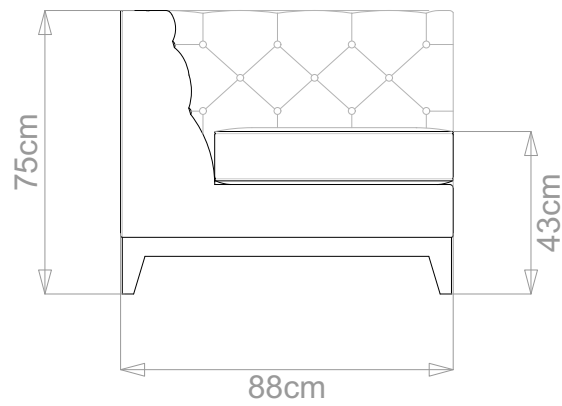

BESPOKE SOFA
LONDON

info@bespokesofalondon.co.uk | www.bespokesofalondon.com

BARKER SOFA

	WIDTH (cm)	DEPTH (cm)	HEIGHT (cm)	SEAT HEIGHT (cm)	PLAIN FABRIC (m)	PATTERN (m)	LEATHER (sqm)
▶ ARMCHAIR	98	88	75	43	7	8.4	9.8
2-SEATER	160				11	13.2	15.4
2.5-SEATER	180				12	14.4	16.8
3-SEATER	210				14	16.8	19.6
3.5-SEATER	240				15	18	21

BESPOKE SOFA
LONDON

info@bespokesofalondon.co.uk | www.bespokesofalondon.com

BARKER SOFA

	WIDTH (cm)	DEPTH (cm)	HEIGHT (cm)	SEAT HEIGHT (cm)	PLAIN FABRIC (m)	PATTERN (m)	LEATHER (sqm)
ARMCHAIR	98				7	8.4	9.8
2-SEATER	160	88	75	43	11	13.2	15.4
2.5-SEATER	180				12	14.4	16.8
3-SEATER	210				14	16.8	19.6
3.5-SEATER	240				15	18	21

BESPOKE SOFA LONDON

info@bespokesofalondon.co.uk | www.bespokesofalondon.com

BARKER SOFA

	WIDTH (cm)	DEPTH (cm)	HEIGHT (cm)	SEAT HEIGHT (cm)	PLAIN FABRIC (m)	PATTERN (m)	LEATHER (sqm)
ARMCHAIR	98				7	8.4	9.8
2-SEATER	160				11	13.2	15.4
2.5-SEATER	180	88	75	43	12	14.4	16.8
3-SEATER	210				14	16.8	19.6
3.5-SEATER	240				15	18	21

BESPOKE SOFA LONDON

info@bespokesofalondon.co.uk | www.bespokesofalondon.com

BARKER SOFA

	WIDTH (cm)	DEPTH (cm)	HEIGHT (cm)	SEAT HEIGHT (cm)	PLAIN FABRIC (m)	PATTERN (m)	LEATHER (sqm)
ARMCHAIR	98				7	8.4	9.8
2-SEATER	160				11	13.2	15.4
2.5-SEATER	180				12	14.4	16.8
3-SEATER	210				14	16.8	19.6
3.5-SEATER	240				88	75	43