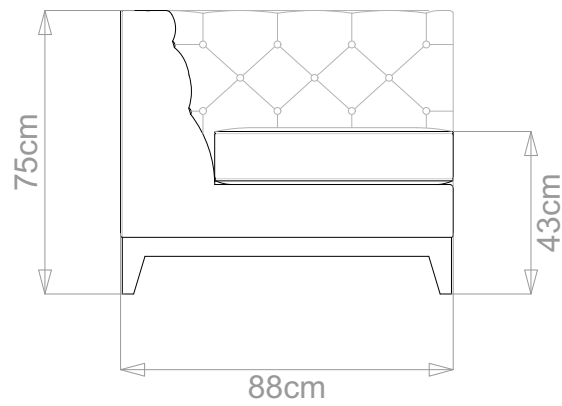

BESPOKE SOFA
LONDON

info@bespokesofalondon.co.uk | www.bespokesofalondon.com

BARKER SOFA

	WIDTH (cm)	DEPTH (cm)	HEIGHT (cm)	SEAT HEIGHT (cm)	PLAIN FABRIC (m)	PATTERN (m)	LEATHER (sqm)
ARMCHAIR	98				7	8.4	9.8
2-SEATER	160	88	75	43	11	13.2	15.4
2.5-SEATER	180				12	14.4	16.8
3-SEATER	210				14	16.8	19.6
3.5-SEATER	240				15	18	21

BESPOKE SOFA LONDON

info@bespokesofalondon.co.uk | www.bespokesofalondon.com

BARKER SOFA

	WIDTH (cm)	DEPTH (cm)	HEIGHT (cm)	SEAT HEIGHT (cm)	PLAIN FABRIC (m)	PATTERN (m)	LEATHER (sqm)
ARMCHAIR	98				7	8.4	9.8
2-SEATER	160				11	13.2	15.4
2.5-SEATER	180	88	75	43	12	14.4	16.8
3-SEATER	210				14	16.8	19.6
3.5-SEATER	240				15	18	21

BESPOKE SOFA LONDON

info@bespokesofalondon.co.uk | www.bespokesofalondon.com

BARKER SOFA

	WIDTH (cm)	DEPTH (cm)	HEIGHT (cm)	SEAT HEIGHT (cm)	PLAIN FABRIC (m)	PATTERN (m)	LEATHER (sqm)
ARMCHAIR	98	88	75	43	7	8.4	9.8
2-SEATER	160				11	13.2	15.4
2.5-SEATER	180				12	14.4	16.8
3-SEATER	210				14	16.8	19.6
3.5-SEATER	240				15	18	21

BESPOKE SOFA LONDON

info@bespokesofalondon.co.uk | www.bespokesofalondon.com

BARKER SOFA

	WIDTH (cm)	DEPTH (cm)	HEIGHT (cm)	SEAT HEIGHT (cm)	PLAIN FABRIC (m)	PATTERN (m)	LEATHER (sqm)
ARMCHAIR	98				7	8.4	9.8
2-SEATER	160				11	13.2	15.4
2.5-SEATER	180				12	14.4	16.8
3-SEATER	210				14	16.8	19.6
3.5-SEATER	240				88	75	43