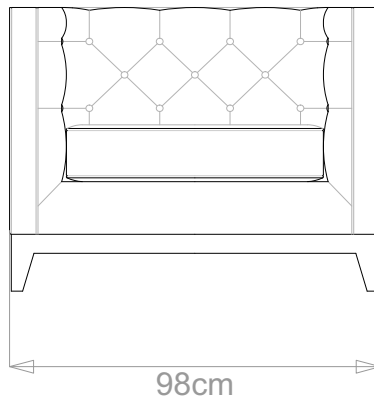

BESPOKE SOFA
LONDON

info@bespokesofalondon.co.uk | www.bespokesofalondon.com

BARKER SOFA

	WIDTH (cm)	DEPTH (cm)	HEIGHT (cm)	SEAT HEIGHT (cm)	PLAIN FABRIC (m)	PATTERN (m)	LEATHER (sqm)
▶ ARMCHAIR	98	88	75	43	7	8.4	9.8
2-SEATER	160				11	13.2	15.4
2.5-SEATER	180				12	14.4	16.8
3-SEATER	210				14	16.8	19.6
3.5-SEATER	240				15	18	21

BESPOKE SOFA
LONDON

info@bespokesofalondon.co.uk | www.bespokesofalondon.com

BARKER SOFA

	WIDTH (cm)	DEPTH (cm)	HEIGHT (cm)	SEAT HEIGHT (cm)	PLAIN FABRIC (m)	PATTERN (m)	LEATHER (sqm)
ARMCHAIR	98				7	8.4	9.8
2-SEATER	160	88	75	43	11	13.2	15.4
2.5-SEATER	180				12	14.4	16.8
3-SEATER	210				14	16.8	19.6
3.5-SEATER	240				15	18	21

BESPOKE SOFA LONDON

info@bespokesofalondon.co.uk | www.bespokesofalondon.com

BARKER SOFA

	WIDTH (cm)	DEPTH (cm)	HEIGHT (cm)	SEAT HEIGHT (cm)	PLAIN FABRIC (m)	PATTERN (m)	LEATHER (sqm)
ARMCHAIR	98				7	8.4	9.8
2-SEATER	160				11	13.2	15.4
2.5-SEATER	180	88	75	43	12	14.4	16.8
3-SEATER	210				14	16.8	19.6
3.5-SEATER	240				15	18	21

BESPOKE SOFA LONDON

info@bespokesofalondon.co.uk | www.bespokesofalondon.com

BARKER SOFA

	WIDTH (cm)	DEPTH (cm)	HEIGHT (cm)	SEAT HEIGHT (cm)	PLAIN FABRIC (m)	PATTERN (m)	LEATHER (sqm)
ARMCHAIR	98				7	8.4	9.8
2-SEATER	160				11	13.2	15.4
2.5-SEATER	180				12	14.4	16.8
3-SEATER	210				14	16.8	19.6
3.5-SEATER	240				88	75	43