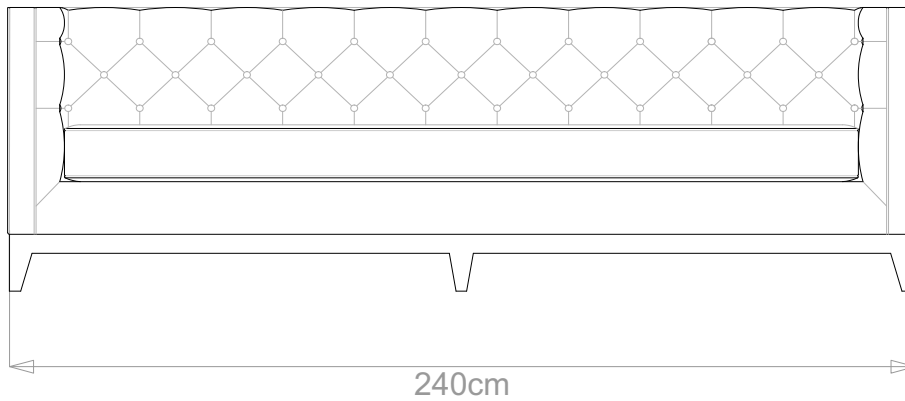

BESPOKE SOFA
LONDON

info@bespokesofalondon.co.uk | www.bespokesofalondon.com

BARKER SOFA

	WIDTH (cm)	DEPTH (cm)	HEIGHT (cm)	SEAT HEIGHT (cm)	PLAIN FABRIC (m)	PATTERN (m)	LEATHER (sqm)
ARMCHAIR	98				7	8.4	9.8
2-SEATER	160	88	75	43	11	13.2	15.4
2.5-SEATER	180				12	14.4	16.8
3-SEATER	210				14	16.8	19.6
3.5-SEATER	240				15	18	21

BESPOKE SOFA LONDON

info@bespokesofalondon.co.uk | www.bespokesofalondon.com

BARKER SOFA

	WIDTH (cm)	DEPTH (cm)	HEIGHT (cm)	SEAT HEIGHT (cm)	PLAIN FABRIC (m)	PATTERN (m)	LEATHER (sqm)
ARMCHAIR	98				7	8.4	9.8
2-SEATER	160				11	13.2	15.4
2.5-SEATER	180	88	75	43	12	14.4	16.8
3-SEATER	210				14	16.8	19.6
3.5-SEATER	240				15	18	21

BESPOKE SOFA LONDON

info@bespokesofalondon.co.uk | www.bespokesofalondon.com

BARKER SOFA

	WIDTH (cm)	DEPTH (cm)	HEIGHT (cm)	SEAT HEIGHT (cm)	PLAIN FABRIC (m)	PATTERN (m)	LEATHER (sqm)
ARMCHAIR	98	88	75	43	7	8.4	9.8
2-SEATER	160				11	13.2	15.4
2.5-SEATER	180				12	14.4	16.8
3-SEATER	210				14	16.8	19.6
3.5-SEATER	240				15	18	21

BESPOKE SOFA LONDON

info@bespokesofalondon.co.uk | www.bespokesofalondon.com

BARKER SOFA

	WIDTH (cm)	DEPTH (cm)	HEIGHT (cm)	SEAT HEIGHT (cm)	PLAIN FABRIC (m)	PATTERN (m)	LEATHER (sqm)
ARMCHAIR	98				7	8.4	9.8
2-SEATER	160				11	13.2	15.4
2.5-SEATER	180				12	14.4	16.8
3-SEATER	210				14	16.8	19.6
3.5-SEATER	240				88	75	43