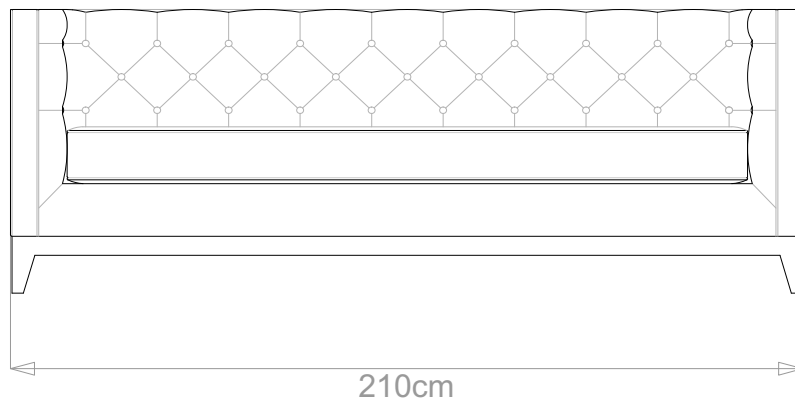

BESPOKE SOFA
LONDON

info@bespokesofalondon.co.uk | www.bespokesofalondon.com

BARKER SOFA

	WIDTH (cm)	DEPTH (cm)	HEIGHT (cm)	SEAT HEIGHT (cm)	PLAIN FABRIC (m)	PATTERN (m)	LEATHER (sqm)
▶ ARMCHAIR	98	88	75	43	7	8.4	9.8
2-SEATER	160				11	13.2	15.4
2.5-SEATER	180				12	14.4	16.8
3-SEATER	210				14	16.8	19.6
3.5-SEATER	240				15	18	21

BESPOKE SOFA
LONDON

info@bespokesofalondon.co.uk | www.bespokesofalondon.com

BARKER SOFA

	WIDTH (cm)	DEPTH (cm)	HEIGHT (cm)	SEAT HEIGHT (cm)	PLAIN FABRIC (m)	PATTERN (m)	LEATHER (sqm)
ARMCHAIR	98				7	8.4	9.8
2-SEATER	160	88	75	43	11	13.2	15.4
2.5-SEATER	180				12	14.4	16.8
3-SEATER	210				14	16.8	19.6
3.5-SEATER	240				15	18	21

BESPOKE SOFA LONDON

info@bespokesofalondon.co.uk | www.bespokesofalondon.com

BARKER SOFA

	WIDTH (cm)	DEPTH (cm)	HEIGHT (cm)	SEAT HEIGHT (cm)	PLAIN FABRIC (m)	PATTERN (m)	LEATHER (sqm)
ARMCHAIR	98				7	8.4	9.8
2-SEATER	160				11	13.2	15.4
2.5-SEATER	180	88	75	43	12	14.4	16.8
3-SEATER	210				14	16.8	19.6
3.5-SEATER	240				15	18	21

BESPOKE SOFA LONDON

info@bespokesofalondon.co.uk | www.bespokesofalondon.com

BARKER SOFA

	WIDTH (cm)	DEPTH (cm)	HEIGHT (cm)	SEAT HEIGHT (cm)	PLAIN FABRIC (m)	PATTERN (m)	LEATHER (sqm)
ARMCHAIR	98	88	75	43	7	8.4	9.8
2-SEATER	160				11	13.2	15.4
2.5-SEATER	180				12	14.4	16.8
3-SEATER	210				14	16.8	19.6
3.5-SEATER	240				15	18	21