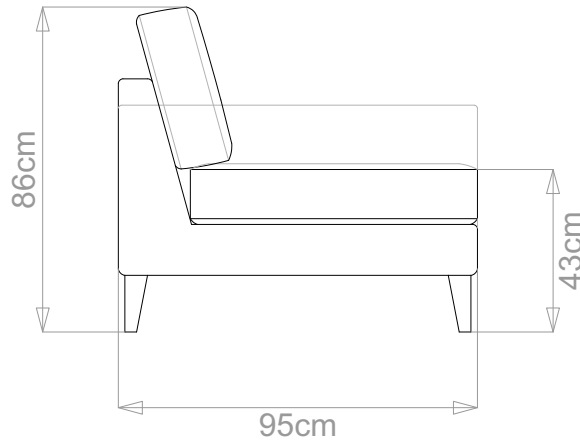

BESPOKE SOFA

LONDON

info@bespokesofalondon.co.uk | www.bespokesofalondon.com

CHARLIE SOFA

	WIDTH (cm)	DEPTH (cm)	HEIGHT (cm)	SEAT HEIGHT (cm)	PLAIN FABRIC (m)	PATTERN (m)	LEATHER (sqm)
ARMCHAIR	90	95	86	43	6	7.2	11
2-SEATER	160				11	13.2	15.4
2.5-SEATER	190				13	15.6	18.2
3-SEATER	220				15	18	21
3.5-SEATER	240				16	19.2	22.4

BESPOKE SOFA LONDON

info@bespokesofalondon.co.uk | www.bespokesofalondon.com

CHARLIE SOFA

	WIDTH (cm)	DEPTH (cm)	HEIGHT (cm)	SEAT HEIGHT (cm)	PLAIN FABRIC (m)	PATTERN (m)	LEATHER (sqm)
ARMCHAIR	90				6	7.2	11
2-SEATER	160	95	86	43	11	13.2	15.4
2.5-SEATER	190				13	15.6	18.2
3-SEATER	220				15	18	21
3.5-SEATER	240				16	19.2	22.4

BESPOKE SOFA LONDON

info@bespokesofalondon.co.uk | www.bespokesofalondon.com

CHARLIE SOFA

	WIDTH (cm)	DEPTH (cm)	HEIGHT (cm)	SEAT HEIGHT (cm)	PLAIN FABRIC (m)	PATTERN (m)	LEATHER (sqm)
ARMCHAIR	90				6	7.2	11
2-SEATER	160				11	13.2	15.4
2.5-SEATER	190	95	86	43	13	15.6	18.2
3-SEATER	220				15	18	21
3.5-SEATER	240				16	19.2	22.4