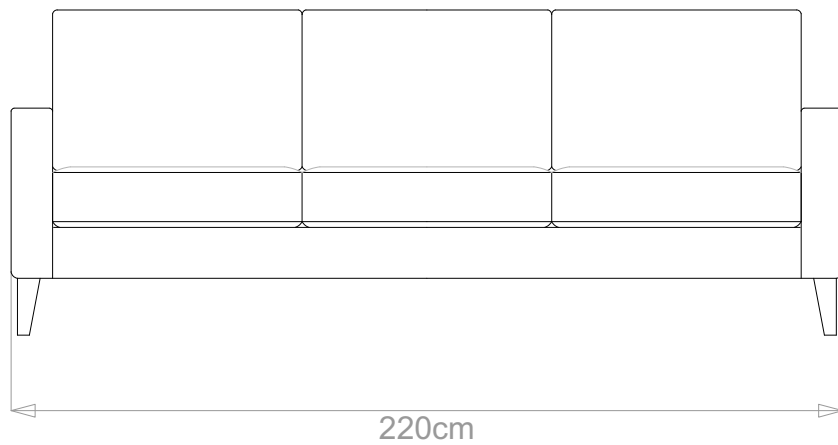

BESPOKE SOFA LONDON

info@bespokesofalondon.co.uk | www.bespokesofalondon.com

CHARLIE SOFA

	WIDTH (cm)	DEPTH (cm)	HEIGHT (cm)	SEAT HEIGHT (cm)	PLAIN FABRIC (m)	PATTERN (m)	LEATHER (sqm)
ARMCHAIR	90				6	7.2	11
2-SEATER	160	95	86	43	11	13.2	15.4
2.5-SEATER	190				13	15.6	18.2
3-SEATER	220				15	18	21
3.5-SEATER	240				16	19.2	22.4

BESPOKE SOFA LONDON

info@bespokesofalondon.co.uk | www.bespokesofalondon.com

CHARLIE SOFA

	WIDTH (cm)	DEPTH (cm)	HEIGHT (cm)	SEAT HEIGHT (cm)	PLAIN FABRIC (m)	PATTERN (m)	LEATHER (sqm)
ARMCHAIR	90				6	7.2	11
2-SEATER	160				11	13.2	15.4
2.5-SEATER	190	95	86	43	13	15.6	18.2
3-SEATER	220				15	18	21
3.5-SEATER	240				16	19.2	22.4

BESPOKE SOFA

LONDON

info@bespokesofalondon.co.uk | www.bespokesofalondon.com

CHARLIE SOFA

	WIDTH (cm)	DEPTH (cm)	HEIGHT (cm)	SEAT HEIGHT (cm)	PLAIN FABRIC (m)	PATTERN (m)	LEATHER (sqm)
ARMCHAIR	90	95	86	43	6	7.2	11
2-SEATER	160				11	13.2	15.4
2.5-SEATER	190				13	15.6	18.2
3-SEATER	220				15	18	21
3.5-SEATER	240				16	19.2	22.4

BESPOKE SOFA

LONDON

info@bespokesofalondon.co.uk | www.bespokesofalondon.com

CHARLIE SOFA

	WIDTH (cm)	DEPTH (cm)	HEIGHT (cm)	SEAT HEIGHT (cm)	PLAIN FABRIC (m)	PATTERN (m)	LEATHER (sqm)
ARMCHAIR	90				6	7.2	11
2-SEATER	160				11	13.2	15.4
2.5-SEATER	190				13	15.6	18.2
3-SEATER	220				15	18	21
3.5-SEATER	240				95	86	43