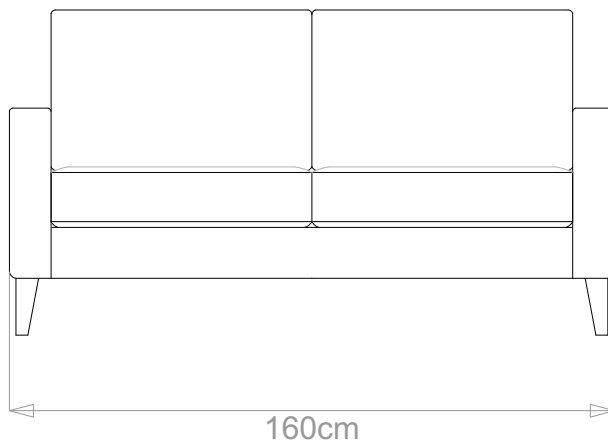

BESPOKE SOFA

LONDON

info@bespokesofalondon.co.uk | www.bespokesofalondon.com

CHARLIE SOFA

	WIDTH (cm)	DEPTH (cm)	HEIGHT (cm)	SEAT HEIGHT (cm)	PLAIN FABRIC (m)	PATTERN (m)	LEATHER (sqm)
ARMCHAIR	90	95	86	43	6	7.2	11
2-SEATER	160				11	13.2	15.4
2.5-SEATER	190				13	15.6	18.2
3-SEATER	220				15	18	21
3.5-SEATER	240				16	19.2	22.4

BESPOKE SOFA LONDON

info@bespokesofalondon.co.uk | www.bespokesofalondon.com

CHARLIE SOFA

	WIDTH (cm)	DEPTH (cm)	HEIGHT (cm)	SEAT HEIGHT (cm)	PLAIN FABRIC (m)	PATTERN (m)	LEATHER (sqm)
ARMCHAIR	90				6	7.2	11
2-SEATER	160	95	86	43	11	13.2	15.4
2.5-SEATER	190				13	15.6	18.2
3-SEATER	220				15	18	21
3.5-SEATER	240				16	19.2	22.4

BESPOKE SOFA LONDON

info@bespokesofalondon.co.uk | www.bespokesofalondon.com

CHARLIE SOFA

	WIDTH (cm)	DEPTH (cm)	HEIGHT (cm)	SEAT HEIGHT (cm)	PLAIN FABRIC (m)	PATTERN (m)	LEATHER (sqm)
ARMCHAIR	90				6	7.2	11
2-SEATER	160				11	13.2	15.4
2.5-SEATER	190	95	86	43	13	15.6	18.2
3-SEATER	220				15	18	21
3.5-SEATER	240				16	19.2	22.4

BESPOKE SOFA

LONDON

info@bespokesofalondon.co.uk | www.bespokesofalondon.com

CHARLIE SOFA

	WIDTH (cm)	DEPTH (cm)	HEIGHT (cm)	SEAT HEIGHT (cm)	PLAIN FABRIC (m)	PATTERN (m)	LEATHER (sqm)
ARMCHAIR	90				6	7.2	11
2-SEATER	160				11	13.2	15.4
2.5-SEATER	190				13	15.6	18.2
3-SEATER	220				15	18	21
3.5-SEATER	240				95	86	43