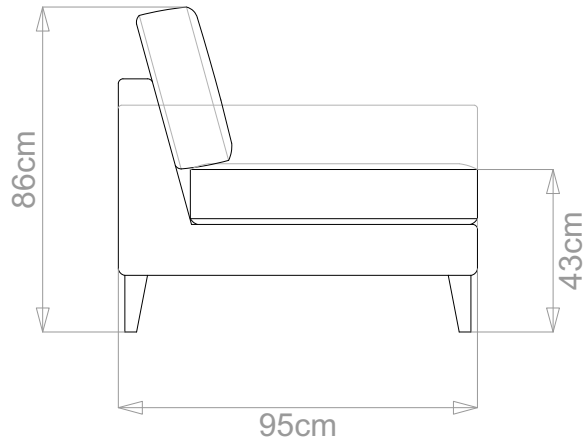

BESPOKE SOFA LONDON

info@bespokesofalondon.co.uk | www.bespokesofalondon.com

CHARLIE SOFA

	WIDTH (cm)	DEPTH (cm)	HEIGHT (cm)	SEAT HEIGHT (cm)	PLAIN FABRIC (m)	PATTERN (m)	LEATHER (sqm)
ARMCHAIR	90				6	7.2	11
2-SEATER	160	95	86	43	11	13.2	15.4
2.5-SEATER	190				13	15.6	18.2
3-SEATER	220				15	18	21
3.5-SEATER	240				16	19.2	22.4

BESPOKE SOFA LONDON

info@bespokesofalondon.co.uk | www.bespokesofalondon.com

CHARLIE SOFA

	WIDTH (cm)	DEPTH (cm)	HEIGHT (cm)	SEAT HEIGHT (cm)	PLAIN FABRIC (m)	PATTERN (m)	LEATHER (sqm)
ARMCHAIR	90				6	7.2	11
2-SEATER	160				11	13.2	15.4
2.5-SEATER	190	95	86	43	13	15.6	18.2
3-SEATER	220				15	18	21
3.5-SEATER	240				16	19.2	22.4

BESPOKE SOFA

LONDON

info@bespokesofalondon.co.uk | www.bespokesofalondon.com

CHARLIE SOFA

	WIDTH (cm)	DEPTH (cm)	HEIGHT (cm)	SEAT HEIGHT (cm)	PLAIN FABRIC (m)	PATTERN (m)	LEATHER (sqm)
ARMCHAIR	90	95	86	43	6	7.2	11
2-SEATER	160				11	13.2	15.4
2.5-SEATER	190				13	15.6	18.2
3-SEATER	220				15	18	21
3.5-SEATER	240				16	19.2	22.4

BESPOKE SOFA

LONDON

info@bespokesofalondon.co.uk | www.bespokesofalondon.com

CHARLIE SOFA

	WIDTH (cm)	DEPTH (cm)	HEIGHT (cm)	SEAT HEIGHT (cm)	PLAIN FABRIC (m)	PATTERN (m)	LEATHER (sqm)
ARMCHAIR	90				6	7.2	11
2-SEATER	160				11	13.2	15.4
2.5-SEATER	190				13	15.6	18.2
3-SEATER	220				15	18	21
3.5-SEATER	240				95	86	43