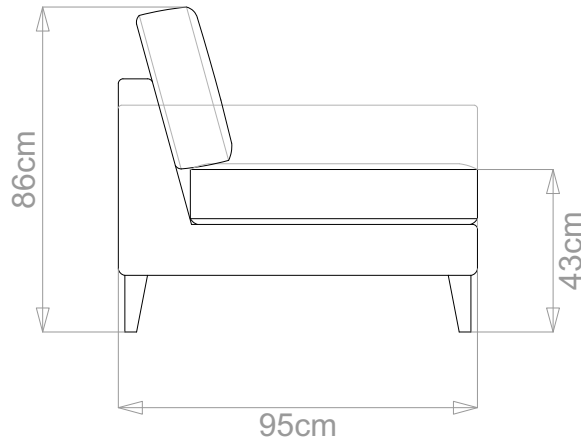

BESPOKE SOFA LONDON

info@bespokesofalondon.co.uk | www.bespokesofalondon.com

CHARLIE SOFA

	WIDTH (cm)	DEPTH (cm)	HEIGHT (cm)	SEAT HEIGHT (cm)	PLAIN FABRIC (m)	PATTERN (m)	LEATHER (sqm)
ARMCHAIR	90				6	7.2	11
2-SEATER	160	95	86	43	11	13.2	15.4
2.5-SEATER	190				13	15.6	18.2
3-SEATER	220				15	18	21
3.5-SEATER	240				16	19.2	22.4

BESPOKE SOFA LONDON

info@bespokesofalondon.co.uk | www.bespokesofalondon.com

CHARLIE SOFA

	WIDTH (cm)	DEPTH (cm)	HEIGHT (cm)	SEAT HEIGHT (cm)	PLAIN FABRIC (m)	PATTERN (m)	LEATHER (sqm)
ARMCHAIR	90				6	7.2	11
2-SEATER	160				11	13.2	15.4
2.5-SEATER	190	95	86	43	13	15.6	18.2
3-SEATER	220				15	18	21
3.5-SEATER	240				16	19.2	22.4

BESPOKE SOFA

LONDON

info@bespokesofalondon.co.uk | www.bespokesofalondon.com

CHARLIE SOFA

	WIDTH (cm)	DEPTH (cm)	HEIGHT (cm)	SEAT HEIGHT (cm)	PLAIN FABRIC (m)	PATTERN (m)	LEATHER (sqm)
ARMCHAIR	90	95	86	43	6	7.2	11
2-SEATER	160				11	13.2	15.4
2.5-SEATER	190				13	15.6	18.2
3-SEATER	220				15	18	21
3.5-SEATER	240				16	19.2	22.4

BESPOKE SOFA

LONDON

info@bespokesofalondon.co.uk | www.bespokesofalondon.com

CHARLIE SOFA

	WIDTH (cm)	DEPTH (cm)	HEIGHT (cm)	SEAT HEIGHT (cm)	PLAIN FABRIC (m)	PATTERN (m)	LEATHER (sqm)
ARMCHAIR	90				6	7.2	11
2-SEATER	160				11	13.2	15.4
2.5-SEATER	190				13	15.6	18.2
3-SEATER	220				15	18	21
3.5-SEATER	240				95	86	43