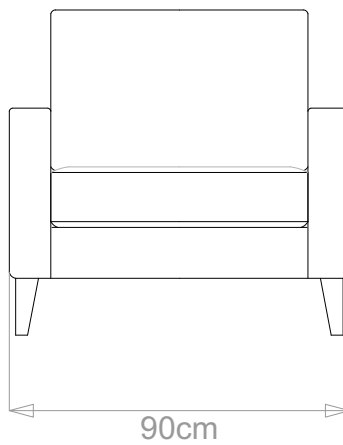

BESPOKE SOFA

LONDON

info@bespokesofalondon.co.uk | www.bespokesofalondon.com

CHARLIE SOFA

	WIDTH (cm)	DEPTH (cm)	HEIGHT (cm)	SEAT HEIGHT (cm)	PLAIN FABRIC (m)	PATTERN (m)	LEATHER (sqm)
ARMCHAIR	90	95	86	43	6	7.2	11
2-SEATER	160				11	13.2	15.4
2.5-SEATER	190				13	15.6	18.2
3-SEATER	220				15	18	21
3.5-SEATER	240				16	19.2	22.4

BESPOKE SOFA LONDON

info@bespokesofalondon.co.uk | www.bespokesofalondon.com

CHARLIE SOFA

	WIDTH (cm)	DEPTH (cm)	HEIGHT (cm)	SEAT HEIGHT (cm)	PLAIN FABRIC (m)	PATTERN (m)	LEATHER (sqm)
ARMCHAIR	90				6	7.2	11
2-SEATER	160	95	86	43	11	13.2	15.4
2.5-SEATER	190				13	15.6	18.2
3-SEATER	220				15	18	21
3.5-SEATER	240				16	19.2	22.4

BESPOKE SOFA LONDON

info@bespokesofalondon.co.uk | www.bespokesofalondon.com

CHARLIE SOFA

	WIDTH (cm)	DEPTH (cm)	HEIGHT (cm)	SEAT HEIGHT (cm)	PLAIN FABRIC (m)	PATTERN (m)	LEATHER (sqm)
ARMCHAIR	90				6	7.2	11
2-SEATER	160				11	13.2	15.4
2.5-SEATER	190	95	86	43	13	15.6	18.2
3-SEATER	220				15	18	21
3.5-SEATER	240				16	19.2	22.4