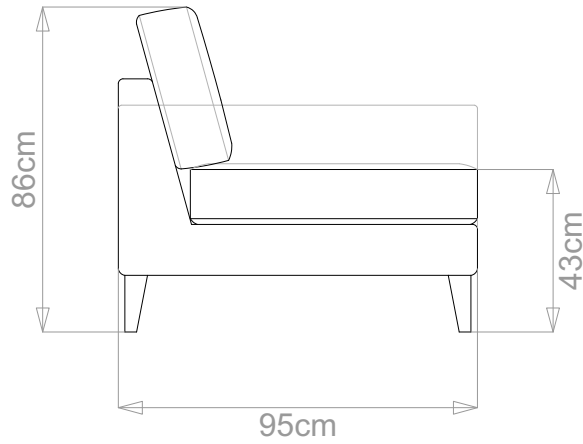

BESPOKE SOFA

LONDON

info@bespokesofalondon.co.uk | www.bespokesofalondon.com

CHARLIE SOFA

	WIDTH (cm)	DEPTH (cm)	HEIGHT (cm)	SEAT HEIGHT (cm)	PLAIN FABRIC (m)	PATTERN (m)	LEATHER (sqm)
ARMCHAIR	90	95	86	43	6	7.2	11
2-SEATER	160				11	13.2	15.4
2.5-SEATER	190				13	15.6	18.2
3-SEATER	220				15	18	21
3.5-SEATER	240				16	19.2	22.4

BESPOKE SOFA LONDON

info@bespokesofalondon.co.uk | www.bespokesofalondon.com

CHARLIE SOFA

	WIDTH (cm)	DEPTH (cm)	HEIGHT (cm)	SEAT HEIGHT (cm)	PLAIN FABRIC (m)	PATTERN (m)	LEATHER (sqm)
ARMCHAIR	90				6	7.2	11
2-SEATER	160	95	86	43	11	13.2	15.4
2.5-SEATER	190				13	15.6	18.2
3-SEATER	220				15	18	21
3.5-SEATER	240				16	19.2	22.4

BESPOKE SOFA LONDON

info@bespokesofalondon.co.uk | www.bespokesofalondon.com

CHARLIE SOFA

	WIDTH (cm)	DEPTH (cm)	HEIGHT (cm)	SEAT HEIGHT (cm)	PLAIN FABRIC (m)	PATTERN (m)	LEATHER (sqm)
ARMCHAIR	90				6	7.2	11
2-SEATER	160				11	13.2	15.4
2.5-SEATER	190	95	86	43	13	15.6	18.2
3-SEATER	220				15	18	21
3.5-SEATER	240				16	19.2	22.4