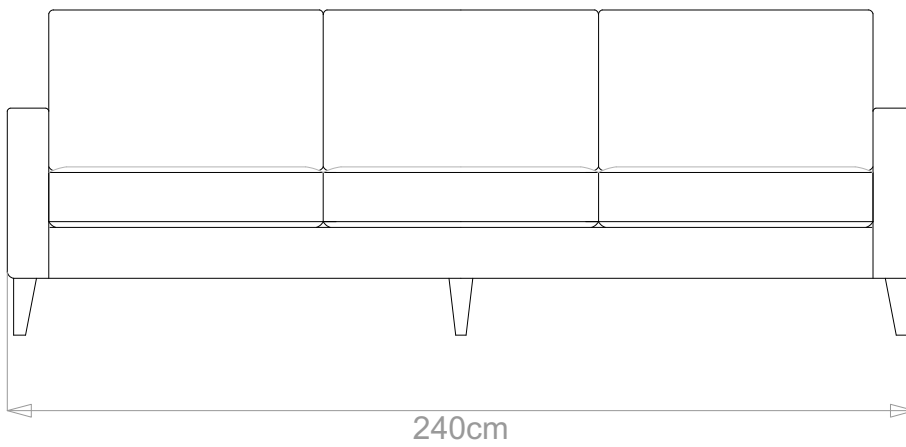

BESPOKE SOFA LONDON

info@bespokesofalondon.co.uk | www.bespokesofalondon.com

CHARLIE SOFA

	WIDTH (cm)	DEPTH (cm)	HEIGHT (cm)	SEAT HEIGHT (cm)	PLAIN FABRIC (m)	PATTERN (m)	LEATHER (sqm)
ARMCHAIR	90				6	7.2	11
2-SEATER	160	95	86	43	11	13.2	15.4
2.5-SEATER	190				13	15.6	18.2
3-SEATER	220				15	18	21
3.5-SEATER	240				16	19.2	22.4

BESPOKE SOFA LONDON

info@bespokesofalondon.co.uk | www.bespokesofalondon.com

CHARLIE SOFA

	WIDTH (cm)	DEPTH (cm)	HEIGHT (cm)	SEAT HEIGHT (cm)	PLAIN FABRIC (m)	PATTERN (m)	LEATHER (sqm)
ARMCHAIR	90				6	7.2	11
2-SEATER	160				11	13.2	15.4
2.5-SEATER	190	95	86	43	13	15.6	18.2
3-SEATER	220				15	18	21
3.5-SEATER	240				16	19.2	22.4

BESPOKE SOFA

LONDON

info@bespokesofalondon.co.uk | www.bespokesofalondon.com

CHARLIE SOFA

	WIDTH (cm)	DEPTH (cm)	HEIGHT (cm)	SEAT HEIGHT (cm)	PLAIN FABRIC (m)	PATTERN (m)	LEATHER (sqm)
ARMCHAIR	90	95	86	43	6	7.2	11
2-SEATER	160				11	13.2	15.4
2.5-SEATER	190				13	15.6	18.2
3-SEATER	220				15	18	21
3.5-SEATER	240				16	19.2	22.4

BESPOKE SOFA

LONDON

info@bespokesofalondon.co.uk | www.bespokesofalondon.com

CHARLIE SOFA

	WIDTH (cm)	DEPTH (cm)	HEIGHT (cm)	SEAT HEIGHT (cm)	PLAIN FABRIC (m)	PATTERN (m)	LEATHER (sqm)
ARMCHAIR	90				6	7.2	11
2-SEATER	160				11	13.2	15.4
2.5-SEATER	190				13	15.6	18.2
3-SEATER	220				15	18	21
3.5-SEATER	240				95	86	43