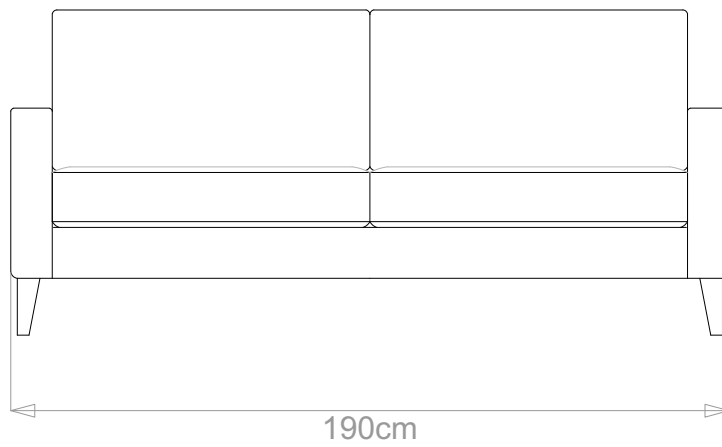

BESPOKE SOFA

LONDON

info@bespokesofalondon.co.uk | www.bespokesofalondon.com

CHARLIE SOFA

	WIDTH (cm)	DEPTH (cm)	HEIGHT (cm)	SEAT HEIGHT (cm)	PLAIN FABRIC (m)	PATTERN (m)	LEATHER (sqm)
ARMCHAIR	90	95	86	43	6	7.2	11
2-SEATER	160				11	13.2	15.4
2.5-SEATER	190				13	15.6	18.2
3-SEATER	220				15	18	21
3.5-SEATER	240				16	19.2	22.4

BESPOKE SOFA LONDON

info@bespokesofalondon.co.uk | www.bespokesofalondon.com

CHARLIE SOFA

	WIDTH (cm)	DEPTH (cm)	HEIGHT (cm)	SEAT HEIGHT (cm)	PLAIN FABRIC (m)	PATTERN (m)	LEATHER (sqm)
ARMCHAIR	90				6	7.2	11
2-SEATER	160	95	86	43	11	13.2	15.4
2.5-SEATER	190				13	15.6	18.2
3-SEATER	220				15	18	21
3.5-SEATER	240				16	19.2	22.4

BESPOKE SOFA LONDON

info@bespokesofalondon.co.uk | www.bespokesofalondon.com

CHARLIE SOFA

	WIDTH (cm)	DEPTH (cm)	HEIGHT (cm)	SEAT HEIGHT (cm)	PLAIN FABRIC (m)	PATTERN (m)	LEATHER (sqm)
ARMCHAIR	90				6	7.2	11
2-SEATER	160				11	13.2	15.4
2.5-SEATER	190	95	86	43	13	15.6	18.2
3-SEATER	220				15	18	21
3.5-SEATER	240				16	19.2	22.4