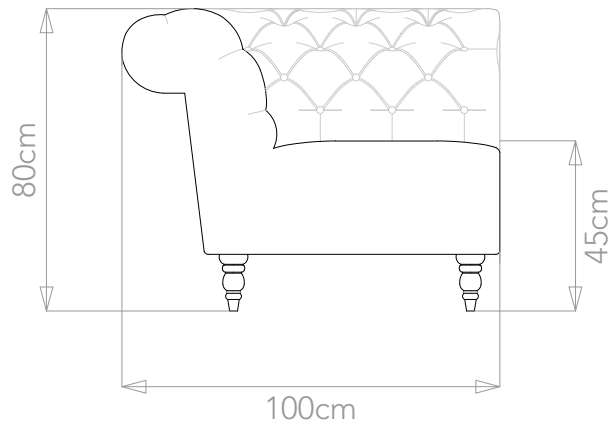

BESPOKE SOFA

LONDON

info@bespokesofalondon.co.uk | www.bespokesofalondon.com

CHESTERFIELD SOFA

	WIDTH (cm)	DEPTH (cm)	HEIGHT (cm)	SEAT HEIGHT (cm)	PLAIN FABRIC (m)	PATTERN (m)	LEATHER (sqm)
ARMCHAIR	120				10	12	15.2
2-SEATER	190	100	80	45	13	15.5	21.5
2.5-SEATER	210				14	16.8	23.4
3-SEATER	230				16	19.2	26.1
3.5-SEATER	260				18	21.6	30

BESPOKE SOFA

LONDON

info@bespokesofalondon.co.uk | www.bespokesofalondon.com

CHESTERFIELD SOFA

	WIDTH (cm)	DEPTH (cm)	HEIGHT (cm)	SEAT HEIGHT (cm)	PLAIN FABRIC (m)	PATTERN (m)	LEATHER (sqm)
ARMCHAIR	120				10	12	15.2
2-SEATER	190				13	15.5	21.5
2.5-SEATER	210	100	80	45	14	16.8	23.4
3-SEATER	230				16	19.2	26.1
3.5-SEATER	260				18	21.6	30

BESPOKE SOFA

LONDON

info@bespokesofalondon.co.uk | www.bespokesofalondon.com

CHESTERFIELD SOFA

	WIDTH (cm)	DEPTH (cm)	HEIGHT (cm)	SEAT HEIGHT (cm)	PLAIN FABRIC (m)	PATTERN (m)	LEATHER (sqm)
ARMCHAIR	120	100	80	45	10	12	15.2
2-SEATER	190				13	15.5	21.5
2.5-SEATER	210				14	16.8	23.4
3-SEATER	230				19.2	26.1	
3.5-SEATER	260				18	21.6	30

BESPOKE SOFA

LONDON

info@bespokesofalondon.co.uk | www.bespokesofalondon.com

CHESTERFIELD SOFA

	WIDTH (cm)	DEPTH (cm)	HEIGHT (cm)	SEAT HEIGHT (cm)	PLAIN FABRIC (m)	PATTERN (m)	LEATHER (sqm)
ARMCHAIR	120				10	12	15.2
2-SEATER	190				13	15.5	21.5
2.5-SEATER	210				14	16.8	23.4
3-SEATER	230				16	19.2	26.1
3.5-SEATER	260				100	80	45