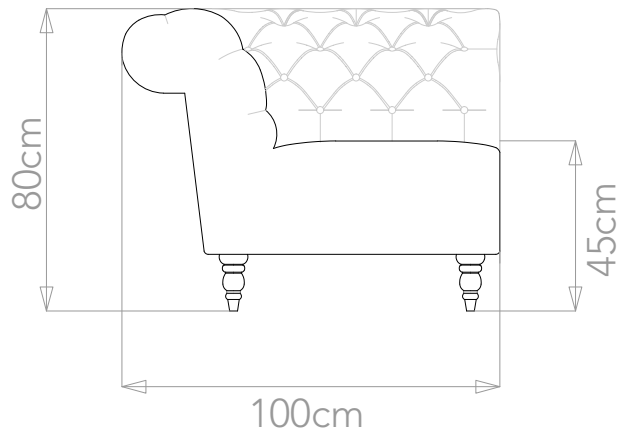

BESPOKE SOFA

LONDON

info@bespokesofalondon.co.uk | www.bespokesofalondon.com

CHESTERFIELD SOFA

	WIDTH (cm)	DEPTH (cm)	HEIGHT (cm)	SEAT HEIGHT (cm)	PLAIN FABRIC (m)	PATTERN (m)	LEATHER (sqm)
ARMCHAIR	120	100	80	45	10	12	15.2
2-SEATER	190				13	15.5	21.5
2.5-SEATER	210				14	16.8	23.4
3-SEATER	230				16	19.2	26.1
3.5-SEATER	260				18	21.6	30

BESPOKE SOFA

LONDON

info@bespokesofalondon.co.uk | www.bespokesofalondon.com

CHESTERFIELD SOFA

	WIDTH (cm)	DEPTH (cm)	HEIGHT (cm)	SEAT HEIGHT (cm)	PLAIN FABRIC (m)	PATTERN (m)	LEATHER (sqm)
ARMCHAIR	120				10	12	15.2
2-SEATER	190	100	80	45	13	15.5	21.5
2.5-SEATER	210				14	16.8	23.4
3-SEATER	230				16	19.2	26.1
3.5-SEATER	260				18	21.6	30

BESPOKE SOFA

LONDON

info@bespokesofalondon.co.uk | www.bespokesofalondon.com

CHESTERFIELD SOFA

	WIDTH (cm)	DEPTH (cm)	HEIGHT (cm)	SEAT HEIGHT (cm)	PLAIN FABRIC (m)	PATTERN (m)	LEATHER (sqm)
ARMCHAIR	120				10	12	15.2
2-SEATER	190				13	15.5	21.5
2.5-SEATER	210	100	80	45	14	16.8	23.4
3-SEATER	230				16	19.2	26.1
3.5-SEATER	260				18	21.6	30

BESPOKE SOFA

LONDON

info@bespokesofalondon.co.uk | www.bespokesofalondon.com

CHESTERFIELD SOFA

	WIDTH (cm)	DEPTH (cm)	HEIGHT (cm)	SEAT HEIGHT (cm)	PLAIN FABRIC (m)	PATTERN (m)	LEATHER (sqm)
ARMCHAIR	120	100	80	45	10	12	15.2
2-SEATER	190				13	15.5	21.5
2.5-SEATER	210				14	16.8	23.4
3-SEATER	230				19.2	26.1	
3.5-SEATER	260				18	21.6	30