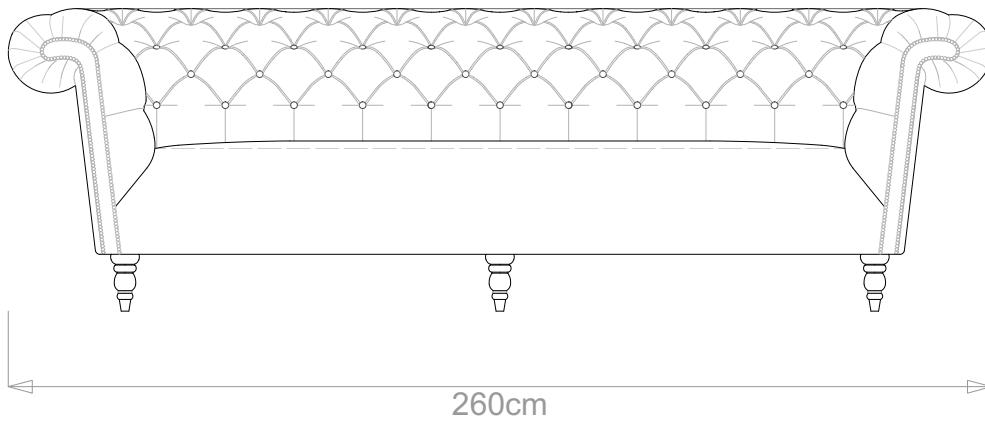

BESPOKE SOFA

LONDON

info@bespokesofalondon.co.uk | www.bespokesofalondon.com

CHESTERFIELD SOFA

	WIDTH (cm)	DEPTH (cm)	HEIGHT (cm)	SEAT HEIGHT (cm)	PLAIN FABRIC (m)	PATTERN (m)	LEATHER (sqm)
ARMCHAIR	120				10	12	15.2
2-SEATER	190				13	15.5	21.5
2.5-SEATER	210	100	80	45	14	16.8	23.4
3-SEATER	230				16	19.2	26.1
3.5-SEATER	260				18	21.6	30

BESPOKE SOFA

LONDON

info@bespokesofalondon.co.uk | www.bespokesofalondon.com

CHESTERFIELD SOFA

	WIDTH (cm)	DEPTH (cm)	HEIGHT (cm)	SEAT HEIGHT (cm)	PLAIN FABRIC (m)	PATTERN (m)	LEATHER (sqm)
ARMCHAIR	120	100	80	45	10	12	15.2
2-SEATER	190				13	15.5	21.5
2.5-SEATER	210				14	16.8	23.4
3-SEATER	230				19.2	26.1	
3.5-SEATER	260				18	21.6	30

BESPOKE SOFA

LONDON

info@bespokesofalondon.co.uk | www.bespokesofalondon.com

CHESTERFIELD SOFA

	WIDTH (cm)	DEPTH (cm)	HEIGHT (cm)	SEAT HEIGHT (cm)	PLAIN FABRIC (m)	PATTERN (m)	LEATHER (sqm)
ARMCHAIR	120				10	12	15.2
2-SEATER	190				13	15.5	21.5
2.5-SEATER	210				14	16.8	23.4
3-SEATER	230				16	19.2	26.1
3.5-SEATER	260				100	80	45