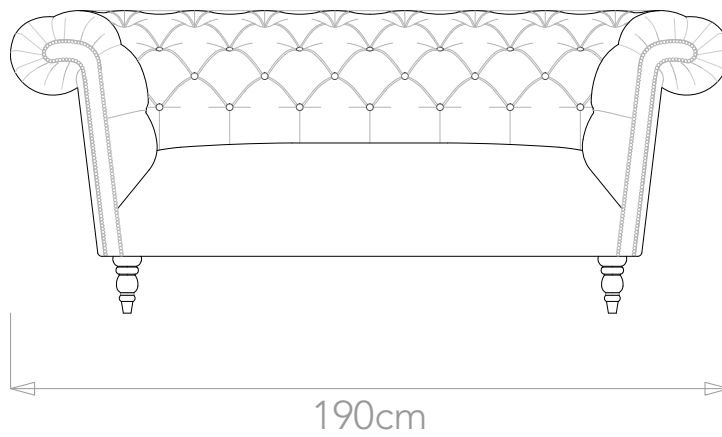

BESPOKE SOFA

LONDON

info@bespokesofalondon.co.uk | www.bespokesofalondon.com

CHESTERFIELD SOFA

	WIDTH (cm)	DEPTH (cm)	HEIGHT (cm)	SEAT HEIGHT (cm)	PLAIN FABRIC (m)	PATTERN (m)	LEATHER (sqm)
ARMCHAIR	120	100	80	45	10	12	15.2
2-SEATER	190				13	15.5	21.5
2.5-SEATER	210				14	16.8	23.4
3-SEATER	230				16	19.2	26.1
3.5-SEATER	260				18	21.6	30

BESPOKE SOFA

LONDON

info@bespokesofalondon.co.uk | www.bespokesofalondon.com

CHESTERFIELD SOFA

	WIDTH (cm)	DEPTH (cm)	HEIGHT (cm)	SEAT HEIGHT (cm)	PLAIN FABRIC (m)	PATTERN (m)	LEATHER (sqm)
ARMCHAIR	120				10	12	15.2
2-SEATER	190	100	80	45	13	15.5	21.5
2.5-SEATER	210				14	16.8	23.4
3-SEATER	230				16	19.2	26.1
3.5-SEATER	260				18	21.6	30

BESPOKE SOFA

LONDON

info@bespokesofalondon.co.uk | www.bespokesofalondon.com

CHESTERFIELD SOFA

	WIDTH (cm)	DEPTH (cm)	HEIGHT (cm)	SEAT HEIGHT (cm)	PLAIN FABRIC (m)	PATTERN (m)	LEATHER (sqm)
ARMCHAIR	120				10	12	15.2
2-SEATER	190				13	15.5	21.5
2.5-SEATER	210	100	80	45	14	16.8	23.4
3-SEATER	230				16	19.2	26.1
3.5-SEATER	260				18	21.6	30

BESPOKE SOFA

LONDON

info@bespokesofalondon.co.uk | www.bespokesofalondon.com

CHESTERFIELD SOFA

	WIDTH (cm)	DEPTH (cm)	HEIGHT (cm)	SEAT HEIGHT (cm)	PLAIN FABRIC (m)	PATTERN (m)	LEATHER (sqm)
ARMCHAIR	120				10	12	15.2
2-SEATER	190				13	15.5	21.5
2.5-SEATER	210				14	16.8	23.4
3-SEATER	230				16	19.2	26.1
3.5-SEATER	260				100	80	45