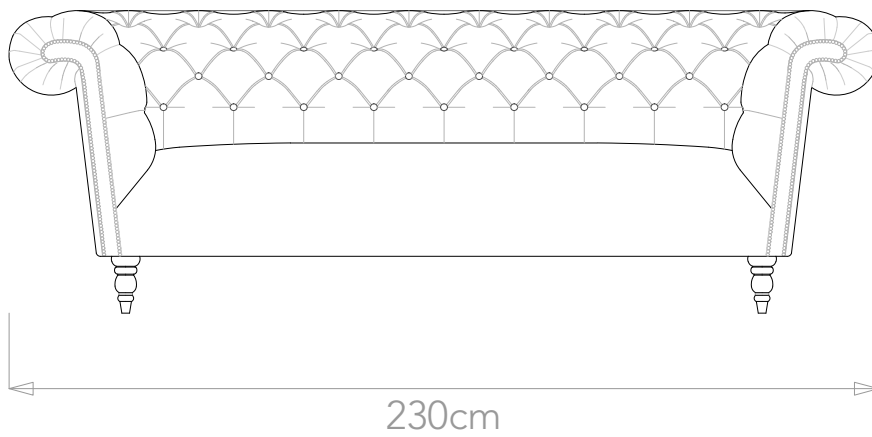

BESPOKE SOFA

LONDON

info@bespokesofalondon.co.uk | www.bespokesofalondon.com

CHESTERFIELD SOFA

	WIDTH (cm)	DEPTH (cm)	HEIGHT (cm)	SEAT HEIGHT (cm)	PLAIN FABRIC (m)	PATTERN (m)	LEATHER (sqm)
ARMCHAIR	120				10	12	15.2
2-SEATER	190	100	80	45	13	15.5	21.5
2.5-SEATER	210				14	16.8	23.4
3-SEATER	230				16	19.2	26.1
3.5-SEATER	260				18	21.6	30

BESPOKE SOFA

LONDON

info@bespokesofalondon.co.uk | www.bespokesofalondon.com

CHESTERFIELD SOFA

	WIDTH (cm)	DEPTH (cm)	HEIGHT (cm)	SEAT HEIGHT (cm)	PLAIN FABRIC (m)	PATTERN (m)	LEATHER (sqm)
ARMCHAIR	120				10	12	15.2
2-SEATER	190				13	15.5	21.5
2.5-SEATER	210	100	80	45	14	16.8	23.4
3-SEATER	230				16	19.2	26.1
3.5-SEATER	260				18	21.6	30

BESPOKE SOFA

LONDON

info@bespokesofalondon.co.uk | www.bespokesofalondon.com

CHESTERFIELD SOFA

	WIDTH (cm)	DEPTH (cm)	HEIGHT (cm)	SEAT HEIGHT (cm)	PLAIN FABRIC (m)	PATTERN (m)	LEATHER (sqm)
ARMCHAIR	120	100	80	45	10	12	15.2
2-SEATER	190				13	15.5	21.5
2.5-SEATER	210				14	16.8	23.4
3-SEATER	230				19.2	26.1	
3.5-SEATER	260				18	21.6	30

BESPOKE SOFA

LONDON

info@bespokesofalondon.co.uk | www.bespokesofalondon.com

CHESTERFIELD SOFA

	WIDTH (cm)	DEPTH (cm)	HEIGHT (cm)	SEAT HEIGHT (cm)	PLAIN FABRIC (m)	PATTERN (m)	LEATHER (sqm)
ARMCHAIR	120				10	12	15.2
2-SEATER	190				13	15.5	21.5
2.5-SEATER	210				14	16.8	23.4
3-SEATER	230				16	19.2	26.1
3.5-SEATER	260				100	80	45