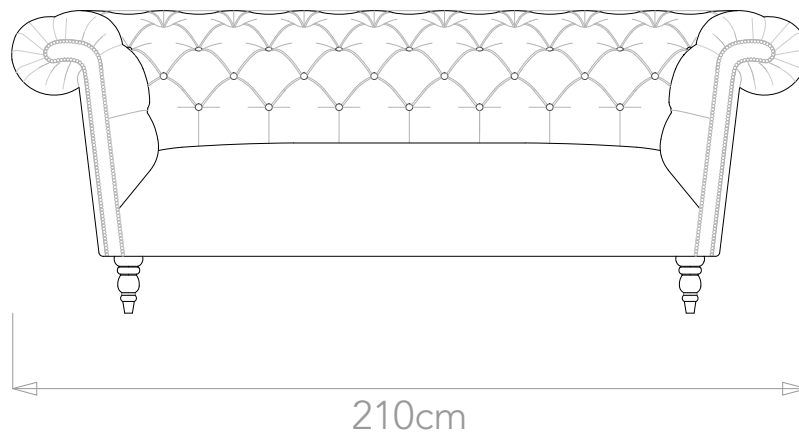

BESPOKE SOFA

LONDON

info@bespokesofalondon.co.uk | www.bespokesofalondon.com

CHESTERFIELD SOFA

	WIDTH (cm)	DEPTH (cm)	HEIGHT (cm)	SEAT HEIGHT (cm)	PLAIN FABRIC (m)	PATTERN (m)	LEATHER (sqm)
ARMCHAIR	120	100	80	45	10	12	15.2
2-SEATER	190				13	15.5	21.5
2.5-SEATER	210				14	16.8	23.4
3-SEATER	230				16	19.2	26.1
3.5-SEATER	260				18	21.6	30

BESPOKE SOFA

LONDON

info@bespokesofalondon.co.uk | www.bespokesofalondon.com

CHESTERFIELD SOFA

	WIDTH (cm)	DEPTH (cm)	HEIGHT (cm)	SEAT HEIGHT (cm)	PLAIN FABRIC (m)	PATTERN (m)	LEATHER (sqm)
ARMCHAIR	120				10	12	15.2
2-SEATER	190	100	80	45	13	15.5	21.5
2.5-SEATER	210				14	16.8	23.4
3-SEATER	230				16	19.2	26.1
3.5-SEATER	260				18	21.6	30

BESPOKE SOFA

LONDON

info@bespokesofalondon.co.uk | www.bespokesofalondon.com

CHESTERFIELD SOFA

	WIDTH (cm)	DEPTH (cm)	HEIGHT (cm)	SEAT HEIGHT (cm)	PLAIN FABRIC (m)	PATTERN (m)	LEATHER (sqm)
ARMCHAIR	120				10	12	15.2
2-SEATER	190				13	15.5	21.5
2.5-SEATER	210	100	80	45	14	16.8	23.4
3-SEATER	230				16	19.2	26.1
3.5-SEATER	260				18	21.6	30

BESPOKE SOFA

LONDON

info@bespokesofalondon.co.uk | www.bespokesofalondon.com

CHESTERFIELD SOFA

	WIDTH (cm)	DEPTH (cm)	HEIGHT (cm)	SEAT HEIGHT (cm)	PLAIN FABRIC (m)	PATTERN (m)	LEATHER (sqm)
ARMCHAIR	120	100	80	45	10	12	15.2
2-SEATER	190				13	15.5	21.5
2.5-SEATER	210				14	16.8	23.4
3-SEATER	230				19.2	26.1	
3.5-SEATER	260				18	21.6	30