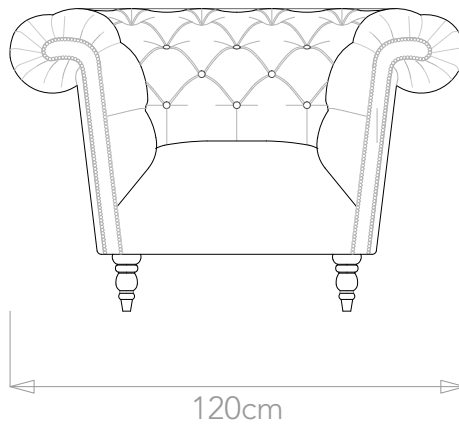

BESPOKE SOFA

LONDON

info@bespokesofalondon.co.uk | www.bespokesofalondon.com

CHESTERFIELD SOFA

	WIDTH (cm)	DEPTH (cm)	HEIGHT (cm)	SEAT HEIGHT (cm)	PLAIN FABRIC (m)	PATTERN (m)	LEATHER (sqm)
ARMCHAIR	120	100	80	45	10	12	15.2
2-SEATER	190				13	15.5	21.5
2.5-SEATER	210				14	16.8	23.4
3-SEATER	230				16	19.2	26.1
3.5-SEATER	260				18	21.6	30

BESPOKE SOFA

LONDON

info@bespokesofalondon.co.uk | www.bespokesofalondon.com

CHESTERFIELD SOFA

	WIDTH (cm)	DEPTH (cm)	HEIGHT (cm)	SEAT HEIGHT (cm)	PLAIN FABRIC (m)	PATTERN (m)	LEATHER (sqm)
ARMCHAIR	120				10	12	15.2
2-SEATER	190	100	80	45	13	15.5	21.5
2.5-SEATER	210				14	16.8	23.4
3-SEATER	230				16	19.2	26.1
3.5-SEATER	260				18	21.6	30

BESPOKE SOFA

LONDON

info@bespokesofalondon.co.uk | www.bespokesofalondon.com

CHESTERFIELD SOFA

	WIDTH (cm)	DEPTH (cm)	HEIGHT (cm)	SEAT HEIGHT (cm)	PLAIN FABRIC (m)	PATTERN (m)	LEATHER (sqm)
ARMCHAIR	120				10	12	15.2
2-SEATER	190				13	15.5	21.5
2.5-SEATER	210	100	80	45	14	16.8	23.4
3-SEATER	230				16	19.2	26.1
3.5-SEATER	260				18	21.6	30

BESPOKE SOFA

LONDON

info@bespokesofalondon.co.uk | www.bespokesofalondon.com

CHESTERFIELD SOFA

	WIDTH (cm)	DEPTH (cm)	HEIGHT (cm)	SEAT HEIGHT (cm)	PLAIN FABRIC (m)	PATTERN (m)	LEATHER (sqm)
ARMCHAIR	120				10	12	15.2
2-SEATER	190				13	15.5	21.5
2.5-SEATER	210				14	16.8	23.4
3-SEATER	230				16	19.2	26.1
3.5-SEATER	260				100	80	45