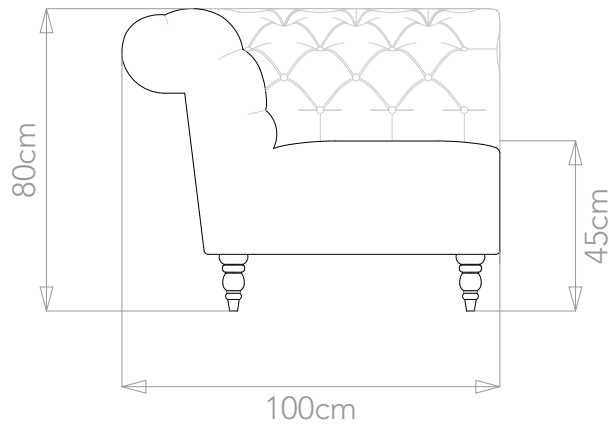

BESPOKE SOFA

LONDON

info@bespokesofalondon.co.uk | www.bespokesofalondon.com

CHESTERFIELD SOFA

	WIDTH (cm)	DEPTH (cm)	HEIGHT (cm)	SEAT HEIGHT (cm)	PLAIN FABRIC (m)	PATTERN (m)	LEATHER (sqm)
ARMCHAIR	120	100	80	45	10	12	15.2
2-SEATER	190				13	15.5	21.5
2.5-SEATER	210				14	16.8	23.4
3-SEATER	230				16	19.2	26.1
3.5-SEATER	260				18	21.6	30

BESPOKE SOFA

LONDON

info@bespokesofalondon.co.uk | www.bespokesofalondon.com

CHESTERFIELD SOFA

	WIDTH (cm)	DEPTH (cm)	HEIGHT (cm)	SEAT HEIGHT (cm)	PLAIN FABRIC (m)	PATTERN (m)	LEATHER (sqm)
ARMCHAIR	120				10	12	15.2
2-SEATER	190	100	80	45	13	15.5	21.5
2.5-SEATER	210				14	16.8	23.4
3-SEATER	230				16	19.2	26.1
3.5-SEATER	260				18	21.6	30

BESPOKE SOFA

LONDON

info@bespokesofalondon.co.uk | www.bespokesofalondon.com

CHESTERFIELD SOFA

	WIDTH (cm)	DEPTH (cm)	HEIGHT (cm)	SEAT HEIGHT (cm)	PLAIN FABRIC (m)	PATTERN (m)	LEATHER (sqm)
ARMCHAIR	120				10	12	15.2
2-SEATER	190				13	15.5	21.5
2.5-SEATER	210	100	80	45	14	16.8	23.4
3-SEATER	230				16	19.2	26.1
3.5-SEATER	260				18	21.6	30

BESPOKE SOFA

LONDON

info@bespokesofalondon.co.uk | www.bespokesofalondon.com

CHESTERFIELD SOFA

	WIDTH (cm)	DEPTH (cm)	HEIGHT (cm)	SEAT HEIGHT (cm)	PLAIN FABRIC (m)	PATTERN (m)	LEATHER (sqm)
ARMCHAIR	120				10	12	15.2
2-SEATER	190				13	15.5	21.5
2.5-SEATER	210				14	16.8	23.4
3-SEATER	230				16	19.2	26.1
3.5-SEATER	260				100	80	45