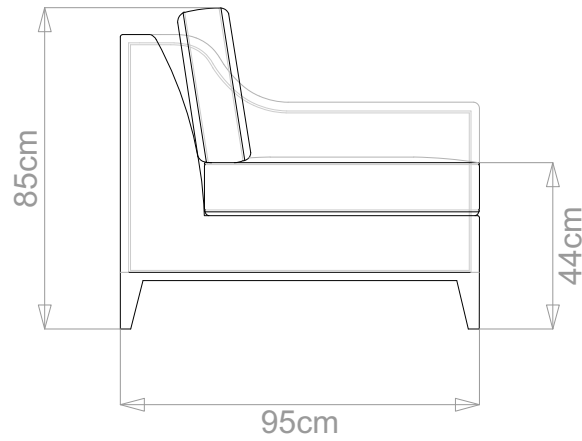

## CLARIDGES SOFA

	WIDTH (cm)	DEPTH (cm)	HEIGHT (cm)	SEAT HEIGHT (cm)	PLAIN FABRIC (m)	PATTERN (m)	LEATHER (sqm)
▶ ARMCHAIR	90	95	85	44	7.5	9	12
2-SEATER	160				12	14.4	16.8
2.5-SEATER	190				13	15.6	18.2
3-SEATER	220				16	19.2	22.4
3.5-SEATER	250				18	21.6	25.2

## CLARIDGES SOFA

	WIDTH (cm)	DEPTH (cm)	HEIGHT (cm)	SEAT HEIGHT (cm)	PLAIN FABRIC (m)	PATTERN (m)	LEATHER (sqm)
ARMCHAIR	90				7.5	9	12
<b>2-SEATER</b>	<b>160</b>	<b>95</b>	<b>85</b>	<b>44</b>	<b>12</b>	<b>14.4</b>	<b>16.8</b>
2.5-SEATER	190				13	15.6	18.2
3-SEATER	220				16	19.2	22.4
3.5-SEATER	250				18	21.6	25.2

## CLARIDGES SOFA

	WIDTH (cm)	DEPTH (cm)	HEIGHT (cm)	SEAT HEIGHT (cm)	PLAIN FABRIC (m)	PATTERN (m)	LEATHER (sqm)
ARMCHAIR	90				7.5	9	12
2-SEATER	160				12	14.4	16.8
<b>2.5-SEATER</b>	<b>190</b>	<b>95</b>	<b>85</b>	<b>44</b>	<b>13</b>	<b>15.6</b>	<b>18.2</b>
3-SEATER	220				16	19.2	22.4
3.5-SEATER	250				18	21.6	25.2

## CLARIDGES SOFA

	WIDTH (cm)	DEPTH (cm)	HEIGHT (cm)	SEAT HEIGHT (cm)	PLAIN FABRIC (m)	PATTERN (m)	LEATHER (sqm)
ARMCHAIR	90				7.5	9	12
2-SEATER	160				12	14.4	16.8
2.5-SEATER	190				13	15.6	18.2
3-SEATER	220				16	19.2	22.4
3.5-SEATER	250				18	21.6	25.2