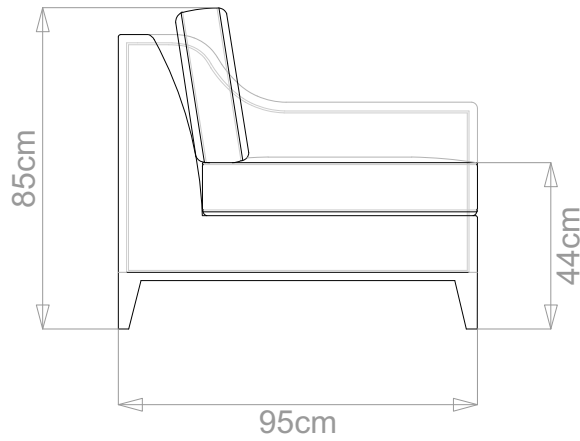

## CLARIDGES SOFA

	WIDTH (cm)	DEPTH (cm)	HEIGHT (cm)	SEAT HEIGHT (cm)	PLAIN FABRIC (m)	PATTERN (m)	LEATHER (sqm)
ARMCHAIR	90				7.5	9	12
<b>2-SEATER</b>	<b>160</b>	<b>95</b>	<b>85</b>	<b>44</b>	<b>12</b>	<b>14.4</b>	<b>16.8</b>
2.5-SEATER	190				13	15.6	18.2
3-SEATER	220				16	19.2	22.4
3.5-SEATER	250				18	21.6	25.2

## CLARIDGES SOFA

	WIDTH (cm)	DEPTH (cm)	HEIGHT (cm)	SEAT HEIGHT (cm)	PLAIN FABRIC (m)	PATTERN (m)	LEATHER (sqm)
ARMCHAIR	90				7.5	9	12
2-SEATER	160				12	14.4	16.8
<b>2.5-SEATER</b>	<b>190</b>	<b>95</b>	<b>85</b>	<b>44</b>	<b>13</b>	<b>15.6</b>	<b>18.2</b>
3-SEATER	220				16	19.2	22.4
3.5-SEATER	250				18	21.6	25.2

## CLARIDGES SOFA

	WIDTH (cm)	DEPTH (cm)	HEIGHT (cm)	SEAT HEIGHT (cm)	PLAIN FABRIC (m)	PATTERN (m)	LEATHER (sqm)
ARMCHAIR	90	95	85	44	7.5	9	12
2-SEATER	160				12	14.4	16.8
2.5-SEATER	190				13	15.6	18.2
<b>3-SEATER</b>	<b>220</b>				<b>16</b>	<b>19.2</b>	<b>22.4</b>
3.5-SEATER	250				18	21.6	25.2

## CLARIDGES SOFA

	WIDTH (cm)	DEPTH (cm)	HEIGHT (cm)	SEAT HEIGHT (cm)	PLAIN FABRIC (m)	PATTERN (m)	LEATHER (sqm)
ARMCHAIR	90				7.5	9	12
2-SEATER	160				12	14.4	16.8
2.5-SEATER	190				13	15.6	18.2
3-SEATER	220				16	19.2	22.4
3.5-SEATER	250				18	21.6	25.2