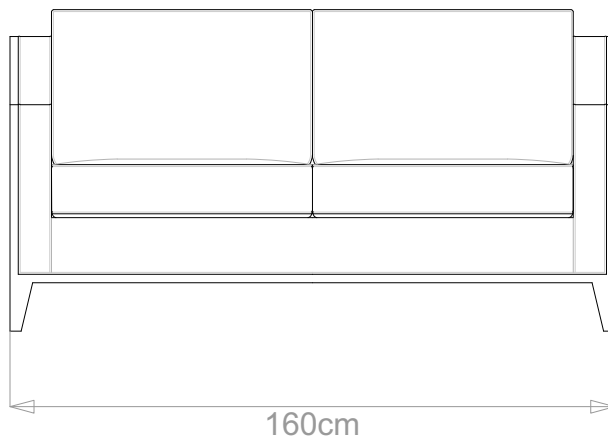

## CLARIDGES SOFA

	WIDTH (cm)	DEPTH (cm)	HEIGHT (cm)	SEAT HEIGHT (cm)	PLAIN FABRIC (m)	PATTERN (m)	LEATHER (sqm)
▶ ARMCHAIR	90	95	85	44	7.5	9	12
2-SEATER	160				12	14.4	16.8
2.5-SEATER	190				13	15.6	18.2
3-SEATER	220				16	19.2	22.4
3.5-SEATER	250				18	21.6	25.2

## CLARIDGES SOFA

	WIDTH (cm)	DEPTH (cm)	HEIGHT (cm)	SEAT HEIGHT (cm)	PLAIN FABRIC (m)	PATTERN (m)	LEATHER (sqm)
ARMCHAIR	90				7.5	9	12
<b>2-SEATER</b>	<b>160</b>	<b>95</b>	<b>85</b>	<b>44</b>	<b>12</b>	<b>14.4</b>	<b>16.8</b>
2.5-SEATER	190				13	15.6	18.2
3-SEATER	220				16	19.2	22.4
3.5-SEATER	250				18	21.6	25.2

## CLARIDGES SOFA

	WIDTH (cm)	DEPTH (cm)	HEIGHT (cm)	SEAT HEIGHT (cm)	PLAIN FABRIC (m)	PATTERN (m)	LEATHER (sqm)
ARMCHAIR	90	95	85	44	7.5	9	12
2-SEATER	160				12	14.4	16.8
2.5-SEATER	190				13	15.6	18.2
<b>3-SEATER</b>	<b>220</b>				<b>16</b>	<b>19.2</b>	<b>22.4</b>
3.5-SEATER	250				18	21.6	25.2

## CLARIDGES SOFA

	WIDTH (cm)	DEPTH (cm)	HEIGHT (cm)	SEAT HEIGHT (cm)	PLAIN FABRIC (m)	PATTERN (m)	LEATHER (sqm)
ARMCHAIR	90				7.5	9	12
2-SEATER	160				12	14.4	16.8
2.5-SEATER	190				13	15.6	18.2
3-SEATER	220				16	19.2	22.4
3.5-SEATER	250				18	21.6	25.2