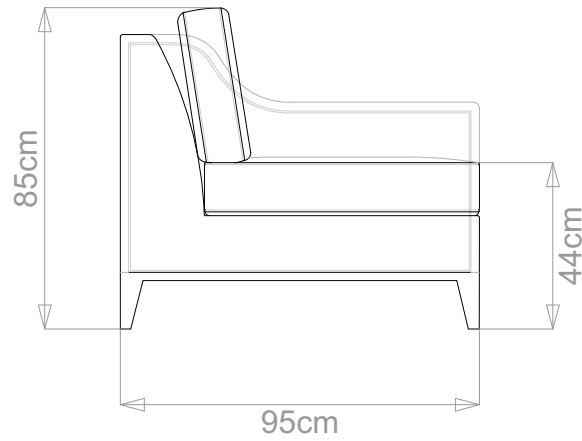

## CLARIDGES SOFA

	WIDTH (cm)	DEPTH (cm)	HEIGHT (cm)	SEAT HEIGHT (cm)	PLAIN FABRIC (m)	PATTERN (m)	LEATHER (sqm)
ARMCHAIR	90				7.5	9	12
2-SEATER	160				12	14.4	16.8
<b>2.5-SEATER</b>	<b>190</b>	<b>95</b>	<b>85</b>	<b>44</b>	<b>13</b>	<b>15.6</b>	<b>18.2</b>
3-SEATER	220				16	19.2	22.4
3.5-SEATER	250				18	21.6	25.2

## CLARIDGES SOFA

	WIDTH (cm)	DEPTH (cm)	HEIGHT (cm)	SEAT HEIGHT (cm)	PLAIN FABRIC (m)	PATTERN (m)	LEATHER (sqm)
ARMCHAIR	90	95	85	44	7.5	9	12
2-SEATER	160				12	14.4	16.8
2.5-SEATER	190				13	15.6	18.2
<b>3-SEATER</b>	<b>220</b>				<b>16</b>	<b>19.2</b>	<b>22.4</b>
3.5-SEATER	250				18	21.6	25.2

## CLARIDGES SOFA

	WIDTH (cm)	DEPTH (cm)	HEIGHT (cm)	SEAT HEIGHT (cm)	PLAIN FABRIC (m)	PATTERN (m)	LEATHER (sqm)
ARMCHAIR	90				7.5	9	12
2-SEATER	160				12	14.4	16.8
2.5-SEATER	190				13	15.6	18.2
3-SEATER	220				16	19.2	22.4
3.5-SEATER	250				18	21.6	25.2