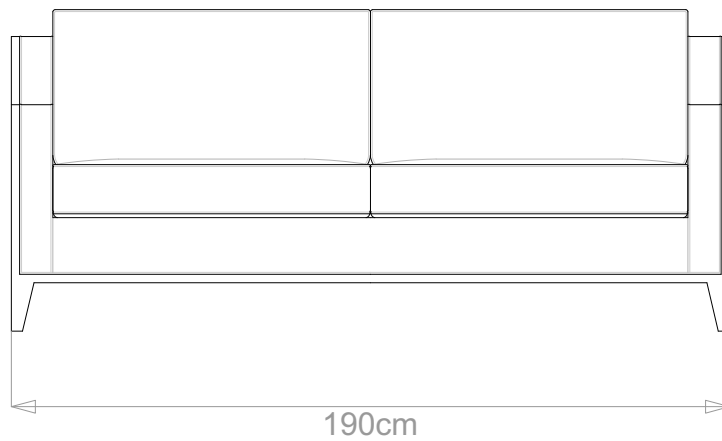

## CLARIDGES SOFA

	WIDTH (cm)	DEPTH (cm)	HEIGHT (cm)	SEAT HEIGHT (cm)	PLAIN FABRIC (m)	PATTERN (m)	LEATHER (sqm)
▶ ARMCHAIR	90	95	85	44	7.5	9	12
2-SEATER	160				12	14.4	16.8
2.5-SEATER	190				13	15.6	18.2
3-SEATER	220				16	19.2	22.4
3.5-SEATER	250				18	21.6	25.2

## CLARIDGES SOFA

	WIDTH (cm)	DEPTH (cm)	HEIGHT (cm)	SEAT HEIGHT (cm)	PLAIN FABRIC (m)	PATTERN (m)	LEATHER (sqm)
ARMCHAIR	90				7.5	9	12
<b>2-SEATER</b>	<b>160</b>	<b>95</b>	<b>85</b>	<b>44</b>	<b>12</b>	<b>14.4</b>	<b>16.8</b>
2.5-SEATER	190				13	15.6	18.2
3-SEATER	220				16	19.2	22.4
3.5-SEATER	250				18	21.6	25.2

## CLARIDGES SOFA

	WIDTH (cm)	DEPTH (cm)	HEIGHT (cm)	SEAT HEIGHT (cm)	PLAIN FABRIC (m)	PATTERN (m)	LEATHER (sqm)
ARMCHAIR	90				7.5	9	12
2-SEATER	160				12	14.4	16.8
<b>2.5-SEATER</b>	<b>190</b>	<b>95</b>	<b>85</b>	<b>44</b>	<b>13</b>	<b>15.6</b>	<b>18.2</b>
3-SEATER	220				16	19.2	22.4
3.5-SEATER	250				18	21.6	25.2

## CLARIDGES SOFA

	WIDTH (cm)	DEPTH (cm)	HEIGHT (cm)	SEAT HEIGHT (cm)	PLAIN FABRIC (m)	PATTERN (m)	LEATHER (sqm)
ARMCHAIR	90				7.5	9	12
2-SEATER	160				12	14.4	16.8
2.5-SEATER	190				13	15.6	18.2
3-SEATER	220				16	19.2	22.4
3.5-SEATER	250				18	21.6	25.2