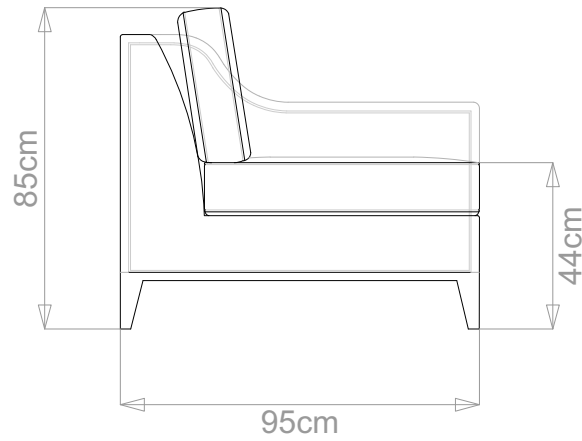

## CLARIDGES SOFA

	WIDTH (cm)	DEPTH (cm)	HEIGHT (cm)	SEAT HEIGHT (cm)	PLAIN FABRIC (m)	PATTERN (m)	LEATHER (sqm)
▶ ARMCHAIR	90	95	85	44	7.5	9	12
2-SEATER	160				12	14.4	16.8
2.5-SEATER	190				13	15.6	18.2
3-SEATER	220				16	19.2	22.4
3.5-SEATER	250				18	21.6	25.2

## CLARIDGES SOFA

	WIDTH (cm)	DEPTH (cm)	HEIGHT (cm)	SEAT HEIGHT (cm)	PLAIN FABRIC (m)	PATTERN (m)	LEATHER (sqm)
ARMCHAIR	90				7.5	9	12
<b>2-SEATER</b>	<b>160</b>	<b>95</b>	<b>85</b>	<b>44</b>	<b>12</b>	<b>14.4</b>	<b>16.8</b>
2.5-SEATER	190				13	15.6	18.2
3-SEATER	220				16	19.2	22.4
3.5-SEATER	250				18	21.6	25.2

## CLARIDGES SOFA

	WIDTH (cm)	DEPTH (cm)	HEIGHT (cm)	SEAT HEIGHT (cm)	PLAIN FABRIC (m)	PATTERN (m)	LEATHER (sqm)
ARMCHAIR	90				7.5	9	12
2-SEATER	160				12	14.4	16.8
<b>2.5-SEATER</b>	<b>190</b>	<b>95</b>	<b>85</b>	<b>44</b>	<b>13</b>	<b>15.6</b>	<b>18.2</b>
3-SEATER	220				16	19.2	22.4
3.5-SEATER	250				18	21.6	25.2

## CLARIDGES SOFA

	WIDTH (cm)	DEPTH (cm)	HEIGHT (cm)	SEAT HEIGHT (cm)	PLAIN FABRIC (m)	PATTERN (m)	LEATHER (sqm)
ARMCHAIR	90	95	85	44	7.5	9	12
2-SEATER	160				12	14.4	16.8
2.5-SEATER	190				13	15.6	18.2
<b>3-SEATER</b>	<b>220</b>				<b>16</b>	<b>19.2</b>	<b>22.4</b>
3.5-SEATER	250				18	21.6	25.2