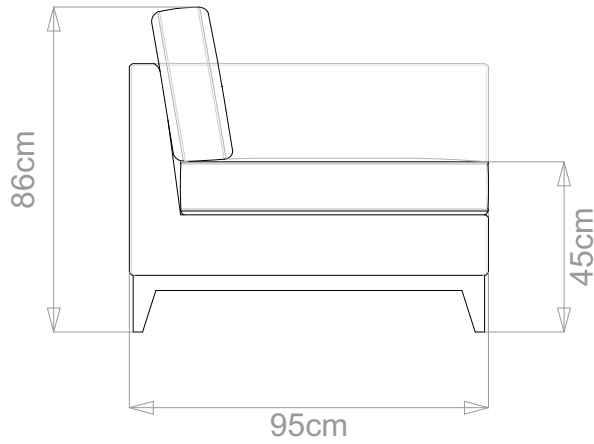

## CLEMENT SOFA

	WIDTH (cm)	DEPTH (cm)	HEIGHT (cm)	SEAT HEIGHT (cm)	PLAIN FABRIC (m)	PATTERN (m)	LEATHER (sqm)
ARMCHAIR	90				8	9.6	11.2
<b>2-SEATER</b>	<b>160</b>	<b>95</b>	<b>86</b>	<b>45</b>	<b>12</b>	<b>14.4</b>	<b>16.8</b>
2.5-SEATER	190				14	16.8	19.6
3-SEATER	220				16	19.2	22.4
3.5-SEATER	250				18	21.6	25.2

### CLEMENT SOFA

	WIDTH (cm)	DEPTH (cm)	HEIGHT (cm)	SEAT HEIGHT (cm)	PLAIN FABRIC (m)	PATTERN (m)	LEATHER (sqm)
ARMCHAIR	90	95	86	45	8	9.6	11.2
2-SEATER	160				12	14.4	16.8
<b>2.5-SEATER</b>	<b>190</b>				<b>14</b>	<b>16.8</b>	<b>19.6</b>
3-SEATER	220				16	19.2	22.4
3.5-SEATER	250				18	21.6	25.2

## CLEMENT SOFA

	WIDTH (cm)	DEPTH (cm)	HEIGHT (cm)	SEAT HEIGHT (cm)	PLAIN FABRIC (m)	PATTERN (m)	LEATHER (sqm)
ARMCHAIR	90	95	86	45	8	9.6	11.2
2-SEATER	160				12	14.4	16.8
2.5-SEATER	190				14	16.8	19.6
<b>3-SEATER</b>	<b>220</b>				<b>16</b>	<b>19.2</b>	<b>22.4</b>
3.5-SEATER	250				18	21.6	25.2

## CLEMENT SOFA

	WIDTH (cm)	DEPTH (cm)	HEIGHT (cm)	SEAT HEIGHT (cm)	PLAIN FABRIC (m)	PATTERN (m)	LEATHER (sqm)
ARMCHAIR	90				8	9.6	11.2
2-SEATER	160				12	14.4	16.8
2.5-SEATER	190				14	16.8	19.6
3-SEATER	220				16	19.2	22.4
3.5-SEATER	250				18	21.6	25.2