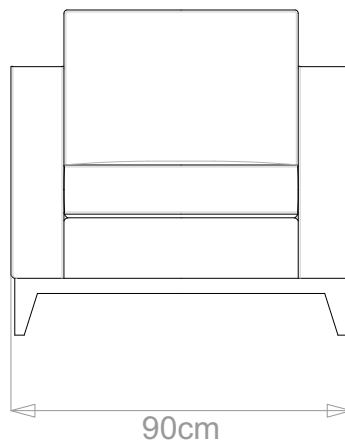

BESPOKE SOFA  
LONDON

info@bespokesofalondon.co.uk | www.bespokesofalondon.com

**CLEMENT SOFA**

	WIDTH (cm)	DEPTH (cm)	HEIGHT (cm)	SEAT HEIGHT (cm)	PLAIN FABRIC (m)	PATTERN (m)	LEATHER (sqm)
▶ <b>ARMCHAIR</b>	<b>90</b>	<b>95</b>	<b>86</b>	<b>45</b>	<b>8</b>	<b>9.6</b>	<b>11.2</b>
2-SEATER	160				12	14.4	16.8
2.5-SEATER	190				14	16.8	19.6
3-SEATER	220				16	19.2	22.4
3.5-SEATER	250				18	21.6	25.2

## CLEMENT SOFA

	WIDTH (cm)	DEPTH (cm)	HEIGHT (cm)	SEAT HEIGHT (cm)	PLAIN FABRIC (m)	PATTERN (m)	LEATHER (sqm)
ARMCHAIR	90				8	9.6	11.2
<b>2-SEATER</b>	<b>160</b>	<b>95</b>	<b>86</b>	<b>45</b>	<b>12</b>	<b>14.4</b>	<b>16.8</b>
2.5-SEATER	190				14	16.8	19.6
3-SEATER	220				16	19.2	22.4
3.5-SEATER	250				18	21.6	25.2

### CLEMENT SOFA

	WIDTH (cm)	DEPTH (cm)	HEIGHT (cm)	SEAT HEIGHT (cm)	PLAIN FABRIC (m)	PATTERN (m)	LEATHER (sqm)
ARMCHAIR	90	95	86	45	8	9.6	11.2
2-SEATER	160				12	14.4	16.8
<b>2.5-SEATER</b>	<b>190</b>				<b>14</b>	<b>16.8</b>	<b>19.6</b>
3-SEATER	220				16	19.2	22.4
3.5-SEATER	250				18	21.6	25.2

## CLEMENT SOFA

	WIDTH (cm)	DEPTH (cm)	HEIGHT (cm)	SEAT HEIGHT (cm)	PLAIN FABRIC (m)	PATTERN (m)	LEATHER (sqm)
ARMCHAIR	90				8	9.6	11.2
2-SEATER	160				12	14.4	16.8
2.5-SEATER	190				14	16.8	19.6
3-SEATER	220				16	19.2	22.4
3.5-SEATER	250				18	21.6	25.2