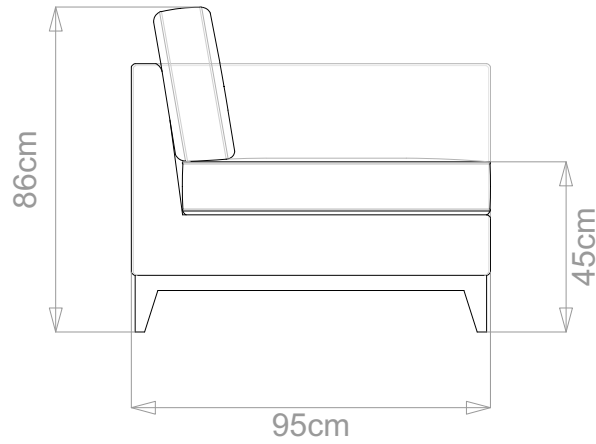

BESPOKE SOFA  
LONDON

info@bespokesofalondon.co.uk | www.bespokesofalondon.com

**CLEMENT SOFA**

	WIDTH (cm)	DEPTH (cm)	HEIGHT (cm)	SEAT HEIGHT (cm)	PLAIN FABRIC (m)	PATTERN (m)	LEATHER (sqm)
▶ <b>ARMCHAIR</b>	<b>90</b>	<b>95</b>	<b>86</b>	<b>45</b>	<b>8</b>	<b>9.6</b>	<b>11.2</b>
2-SEATER	160				12	14.4	16.8
2.5-SEATER	190				14	16.8	19.6
3-SEATER	220				16	19.2	22.4
3.5-SEATER	250				18	21.6	25.2

## CLEMENT SOFA

	WIDTH (cm)	DEPTH (cm)	HEIGHT (cm)	SEAT HEIGHT (cm)	PLAIN FABRIC (m)	PATTERN (m)	LEATHER (sqm)
ARMCHAIR	90				8	9.6	11.2
<b>2-SEATER</b>	<b>160</b>	<b>95</b>	<b>86</b>	<b>45</b>	<b>12</b>	<b>14.4</b>	<b>16.8</b>
2.5-SEATER	190				14	16.8	19.6
3-SEATER	220				16	19.2	22.4
3.5-SEATER	250				18	21.6	25.2

### CLEMENT SOFA

	WIDTH (cm)	DEPTH (cm)	HEIGHT (cm)	SEAT HEIGHT (cm)	PLAIN FABRIC (m)	PATTERN (m)	LEATHER (sqm)
ARMCHAIR	90	95	86	45	8	9.6	11.2
2-SEATER	160				12	14.4	16.8
<b>2.5-SEATER</b>	<b>190</b>				<b>14</b>	<b>16.8</b>	<b>19.6</b>
3-SEATER	220				16	19.2	22.4
3.5-SEATER	250				18	21.6	25.2

## CLEMENT SOFA

	WIDTH (cm)	DEPTH (cm)	HEIGHT (cm)	SEAT HEIGHT (cm)	PLAIN FABRIC (m)	PATTERN (m)	LEATHER (sqm)
ARMCHAIR	90	95	86	45	8	9.6	11.2
2-SEATER	160				12	14.4	16.8
2.5-SEATER	190				14	16.8	19.6
<b>3-SEATER</b>	<b>220</b>				<b>16</b>	<b>19.2</b>	<b>22.4</b>
3.5-SEATER	250				18	21.6	25.2