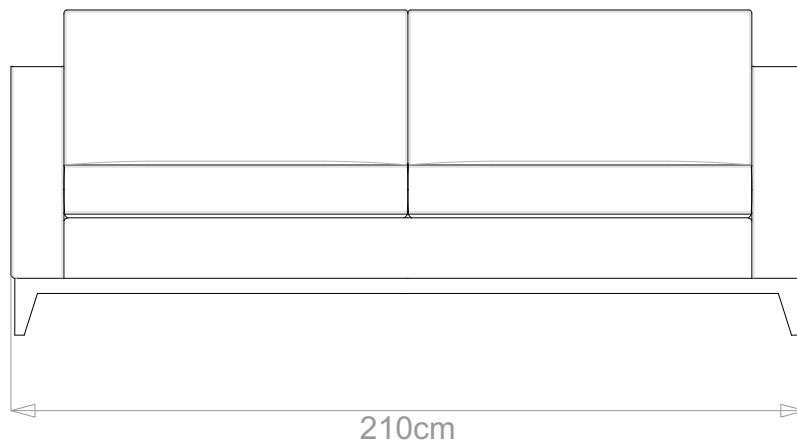

BESPOKE SOFA  
LONDON

info@bespokesofalondon.co.uk | www.bespokesofalondon.com

**CLEMENT SOFA**

	WIDTH (cm)	DEPTH (cm)	HEIGHT (cm)	SEAT HEIGHT (cm)	PLAIN FABRIC (m)	PATTERN (m)	LEATHER (sqm)
▶ <b>ARMCHAIR</b>	<b>90</b>	<b>95</b>	<b>86</b>	<b>45</b>	<b>8</b>	<b>9.6</b>	<b>11.2</b>
2-SEATER	160				12	14.4	16.8
2.5-SEATER	190				14	16.8	19.6
3-SEATER	220				16	19.2	22.4
3.5-SEATER	250				18	21.6	25.2

## CLEMENT SOFA

	WIDTH (cm)	DEPTH (cm)	HEIGHT (cm)	SEAT HEIGHT (cm)	PLAIN FABRIC (m)	PATTERN (m)	LEATHER (sqm)
ARMCHAIR	90				8	9.6	11.2
<b>2-SEATER</b>	<b>160</b>	<b>95</b>	<b>86</b>	<b>45</b>	<b>12</b>	<b>14.4</b>	<b>16.8</b>
2.5-SEATER	190				14	16.8	19.6
3-SEATER	220				16	19.2	22.4
3.5-SEATER	250				18	21.6	25.2

### CLEMENT SOFA

	WIDTH (cm)	DEPTH (cm)	HEIGHT (cm)	SEAT HEIGHT (cm)	PLAIN FABRIC (m)	PATTERN (m)	LEATHER (sqm)
ARMCHAIR	90	95	86	45	8	9.6	11.2
2-SEATER	160				12	14.4	16.8
<b>2.5-SEATER</b>	<b>190</b>				<b>14</b>	<b>16.8</b>	<b>19.6</b>
3-SEATER	220				16	19.2	22.4
3.5-SEATER	250				18	21.6	25.2

## CLEMENT SOFA

	WIDTH (cm)	DEPTH (cm)	HEIGHT (cm)	SEAT HEIGHT (cm)	PLAIN FABRIC (m)	PATTERN (m)	LEATHER (sqm)
ARMCHAIR	90				8	9.6	11.2
2-SEATER	160				12	14.4	16.8
2.5-SEATER	190				14	16.8	19.6
3-SEATER	220				16	19.2	22.4
3.5-SEATER	250				18	21.6	25.2