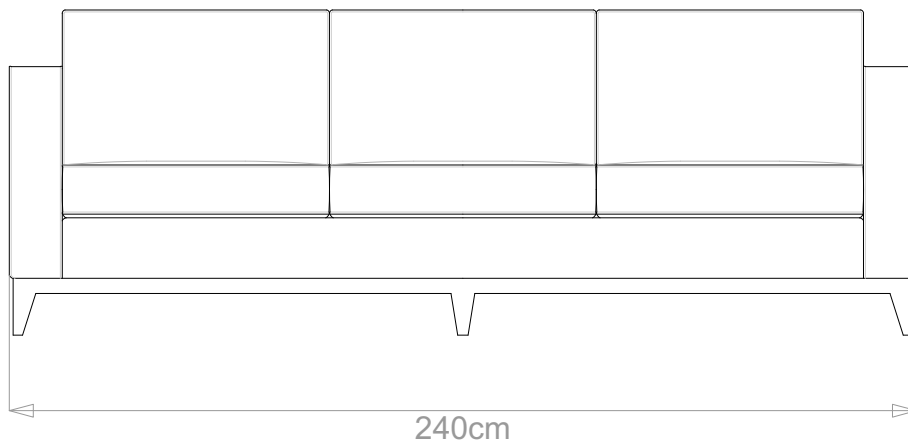

## CLEMENT SOFA

	WIDTH (cm)	DEPTH (cm)	HEIGHT (cm)	SEAT HEIGHT (cm)	PLAIN FABRIC (m)	PATTERN (m)	LEATHER (sqm)
ARMCHAIR	90				8	9.6	11.2
<b>2-SEATER</b>	<b>160</b>	<b>95</b>	<b>86</b>	<b>45</b>	<b>12</b>	<b>14.4</b>	<b>16.8</b>
2.5-SEATER	190				14	16.8	19.6
3-SEATER	220				16	19.2	22.4
3.5-SEATER	250				18	21.6	25.2

### CLEMENT SOFA

	WIDTH (cm)	DEPTH (cm)	HEIGHT (cm)	SEAT HEIGHT (cm)	PLAIN FABRIC (m)	PATTERN (m)	LEATHER (sqm)
ARMCHAIR	90	95	86	45	8	9.6	11.2
2-SEATER	160				12	14.4	16.8
<b>2.5-SEATER</b>	<b>190</b>				<b>14</b>	<b>16.8</b>	<b>19.6</b>
3-SEATER	220				16	19.2	22.4
3.5-SEATER	250				18	21.6	25.2

## CLEMENT SOFA

	WIDTH (cm)	DEPTH (cm)	HEIGHT (cm)	SEAT HEIGHT (cm)	PLAIN FABRIC (m)	PATTERN (m)	LEATHER (sqm)
ARMCHAIR	90	95	86	45	8	9.6	11.2
2-SEATER	160				12	14.4	16.8
2.5-SEATER	190				14	16.8	19.6
<b>3-SEATER</b>	<b>220</b>				<b>16</b>	<b>19.2</b>	<b>22.4</b>
3.5-SEATER	250				18	21.6	25.2

## CLEMENT SOFA

	WIDTH (cm)	DEPTH (cm)	HEIGHT (cm)	SEAT HEIGHT (cm)	PLAIN FABRIC (m)	PATTERN (m)	LEATHER (sqm)
ARMCHAIR	90				8	9.6	11.2
2-SEATER	160				12	14.4	16.8
2.5-SEATER	190				14	16.8	19.6
3-SEATER	220				16	19.2	22.4
3.5-SEATER	250				18	21.6	25.2