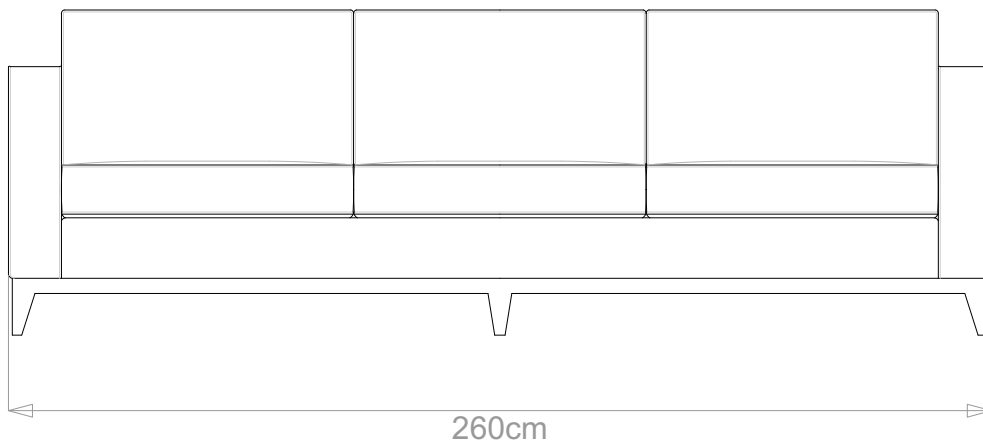

### CLEMENT SOFA

	WIDTH (cm)	DEPTH (cm)	HEIGHT (cm)	SEAT HEIGHT (cm)	PLAIN FABRIC (m)	PATTERN (m)	LEATHER (sqm)
ARMCHAIR	90	95	86	45	8	9.6	11.2
2-SEATER	160				12	14.4	16.8
<b>2.5-SEATER</b>	<b>190</b>				<b>14</b>	<b>16.8</b>	<b>19.6</b>
3-SEATER	220				16	19.2	22.4
3.5-SEATER	250				18	21.6	25.2

## CLEMENT SOFA

	WIDTH (cm)	DEPTH (cm)	HEIGHT (cm)	SEAT HEIGHT (cm)	PLAIN FABRIC (m)	PATTERN (m)	LEATHER (sqm)
ARMCHAIR	90	95	86	45	8	9.6	11.2
2-SEATER	160				12	14.4	16.8
2.5-SEATER	190				14	16.8	19.6
<b>3-SEATER</b>	<b>220</b>				<b>16</b>	<b>19.2</b>	<b>22.4</b>
3.5-SEATER	250				18	21.6	25.2

## CLEMENT SOFA

	WIDTH (cm)	DEPTH (cm)	HEIGHT (cm)	SEAT HEIGHT (cm)	PLAIN FABRIC (m)	PATTERN (m)	LEATHER (sqm)
ARMCHAIR	90				8	9.6	11.2
2-SEATER	160				12	14.4	16.8
2.5-SEATER	190				14	16.8	19.6
3-SEATER	220				16	19.2	22.4
3.5-SEATER	250				18	21.6	25.2