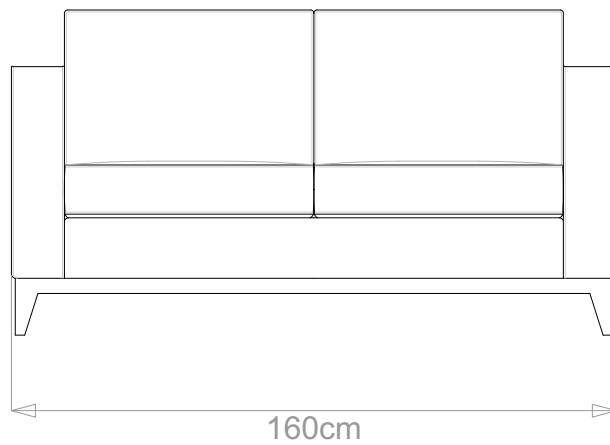

BESPOKE SOFA  
LONDON

info@bespokesofalondon.co.uk | www.bespokesofalondon.com

**CLEMENT SOFA**

	WIDTH (cm)	DEPTH (cm)	HEIGHT (cm)	SEAT HEIGHT (cm)	PLAIN FABRIC (m)	PATTERN (m)	LEATHER (sqm)
▶ <b>ARMCHAIR</b>	<b>90</b>	<b>95</b>	<b>86</b>	<b>45</b>	<b>8</b>	<b>9.6</b>	<b>11.2</b>
2-SEATER	160				12	14.4	16.8
2.5-SEATER	190				14	16.8	19.6
3-SEATER	220				16	19.2	22.4
3.5-SEATER	250				18	21.6	25.2

## CLEMENT SOFA

	WIDTH (cm)	DEPTH (cm)	HEIGHT (cm)	SEAT HEIGHT (cm)	PLAIN FABRIC (m)	PATTERN (m)	LEATHER (sqm)
ARMCHAIR	90				8	9.6	11.2
<b>2-SEATER</b>	<b>160</b>	<b>95</b>	<b>86</b>	<b>45</b>	<b>12</b>	<b>14.4</b>	<b>16.8</b>
2.5-SEATER	190				14	16.8	19.6
3-SEATER	220				16	19.2	22.4
3.5-SEATER	250				18	21.6	25.2

## CLEMENT SOFA

	WIDTH (cm)	DEPTH (cm)	HEIGHT (cm)	SEAT HEIGHT (cm)	PLAIN FABRIC (m)	PATTERN (m)	LEATHER (sqm)
ARMCHAIR	90	95	86	45	8	9.6	11.2
2-SEATER	160				12	14.4	16.8
2.5-SEATER	190				14	16.8	19.6
<b>3-SEATER</b>	<b>220</b>				<b>16</b>	<b>19.2</b>	<b>22.4</b>
3.5-SEATER	250				18	21.6	25.2

## CLEMENT SOFA

	WIDTH (cm)	DEPTH (cm)	HEIGHT (cm)	SEAT HEIGHT (cm)	PLAIN FABRIC (m)	PATTERN (m)	LEATHER (sqm)
ARMCHAIR	90				8	9.6	11.2
2-SEATER	160				12	14.4	16.8
2.5-SEATER	190				14	16.8	19.6
3-SEATER	220				16	19.2	22.4
3.5-SEATER	250				18	21.6	25.2