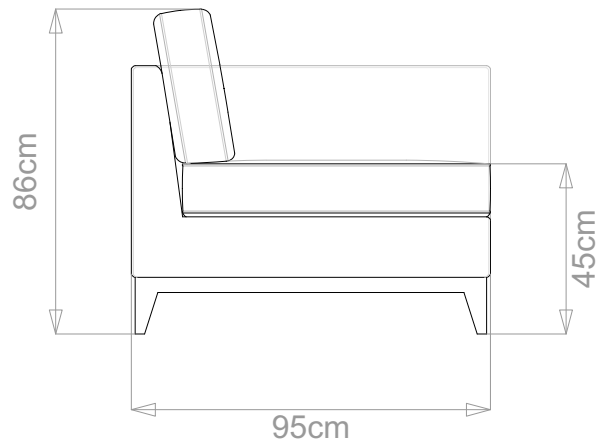

BESPOKE SOFA  
LONDON

info@bespokesofalondon.co.uk | www.bespokesofalondon.com

**CLEMENT SOFA**

	WIDTH (cm)	DEPTH (cm)	HEIGHT (cm)	SEAT HEIGHT (cm)	PLAIN FABRIC (m)	PATTERN (m)	LEATHER (sqm)
▶ <b>ARMCHAIR</b>	<b>90</b>	<b>95</b>	<b>86</b>	<b>45</b>	<b>8</b>	<b>9.6</b>	<b>11.2</b>
2-SEATER	160				12	14.4	16.8
2.5-SEATER	190				14	16.8	19.6
3-SEATER	220				16	19.2	22.4
3.5-SEATER	250				18	21.6	25.2

## CLEMENT SOFA

	WIDTH (cm)	DEPTH (cm)	HEIGHT (cm)	SEAT HEIGHT (cm)	PLAIN FABRIC (m)	PATTERN (m)	LEATHER (sqm)
ARMCHAIR	90				8	9.6	11.2
<b>2-SEATER</b>	<b>160</b>	<b>95</b>	<b>86</b>	<b>45</b>	<b>12</b>	<b>14.4</b>	<b>16.8</b>
2.5-SEATER	190				14	16.8	19.6
3-SEATER	220				16	19.2	22.4
3.5-SEATER	250				18	21.6	25.2

### CLEMENT SOFA

	WIDTH (cm)	DEPTH (cm)	HEIGHT (cm)	SEAT HEIGHT (cm)	PLAIN FABRIC (m)	PATTERN (m)	LEATHER (sqm)
ARMCHAIR	90	95	86	45	8	9.6	11.2
2-SEATER	160				12	14.4	16.8
<b>2.5-SEATER</b>	<b>190</b>				<b>14</b>	<b>16.8</b>	<b>19.6</b>
3-SEATER	220				16	19.2	22.4
3.5-SEATER	250				18	21.6	25.2

## CLEMENT SOFA

	WIDTH (cm)	DEPTH (cm)	HEIGHT (cm)	SEAT HEIGHT (cm)	PLAIN FABRIC (m)	PATTERN (m)	LEATHER (sqm)
ARMCHAIR	90				8	9.6	11.2
2-SEATER	160				12	14.4	16.8
2.5-SEATER	190				14	16.8	19.6
3-SEATER	220				16	19.2	22.4
3.5-SEATER	250				18	21.6	25.2