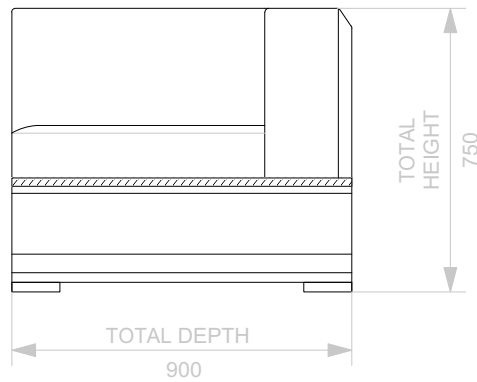

BESPOKE SOFA

LONDON

info@bespokesofalondon.co.uk - www.bespokesofalondon.co.uk

COMO SOFA

	WIDTH (cm)	DEPTH (cm)	HEIGHT (cm)	SEAT HEIGHT (cm)	PLAIN FABRIC (m)	PATTERN (m)	LEATHER (sqm)
2.5 SEATERS	240	90	75	44	12	15	18
3 SEATERS	260						
3.5 SEATERS	280						

BESPOKE SOFA
LONDON

info@bespokesofalondon.co.uk - www.bespokesofalondon.co.uk

COMO SOFA

	WIDTH (cm)	DEPTH (cm)	HEIGHT (cm)	SEAT HEIGHT (cm)	PLAIN FABRIC (m)	PATTERN (m)	LEATHER (sqm)
2.5 SEATERS	240						
3 SEATERS	260	90	75	44	14	17	21
3.5 SEATERS	280						

BESPOKE SOFA
LONDON

info@bespokesofalondon.co.uk - www.bespokesofalondon.co.uk

COMO SOFA

	WIDTH (cm)	DEPTH (cm)	HEIGHT (cm)	SEAT HEIGHT (cm)	PLAIN FABRIC (m)	PATTERN (m)	LEATHER (sqm)
2.5 SEATERS	240						
3 SEATERS	260						
3.5 SEATERS	280	90	75	44	16	20	24