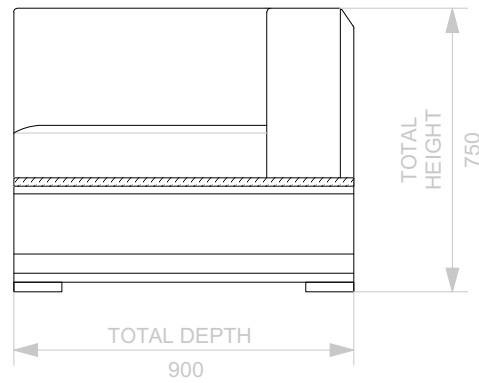

BESPOKE SOFA

LONDON

info@bespokesofalondon.co.uk - www.bespokesofalondon.co.uk

COMO SOFA

	WIDTH (cm)	DEPTH (cm)	HEIGHT (cm)	SEAT HEIGHT (cm)	PLAIN FABRIC (m)	PATTERN (m)	LEATHER (sqm)
2.5 SEATERS	240	90	75	44	12	15	18
3 SEATERS	260						
3.5 SEATERS	280						

BESPOKE SOFA
LONDON

info@bespokesofalondon.co.uk - www.bespokesofalondon.co.uk

COMO SOFA

	WIDTH (cm)	DEPTH (cm)	HEIGHT (cm)	SEAT HEIGHT (cm)	PLAIN FABRIC (m)	PATTERN (m)	LEATHER (sqm)
2.5 SEATERS	240						
3 SEATERS	260	90	75	44	14	17	21
3.5 SEATERS	280						

BESPOKE SOFA
LONDON

info@bespokesofalondon.co.uk - www.bespokesofalondon.co.uk

COMO SOFA

	WIDTH (cm)	DEPTH (cm)	HEIGHT (cm)	SEAT HEIGHT (cm)	PLAIN FABRIC (m)	PATTERN (m)	LEATHER (sqm)
2.5 SEATERS	240						
3 SEATERS	260						
3.5 SEATERS	280	90	75	44	16	20	24