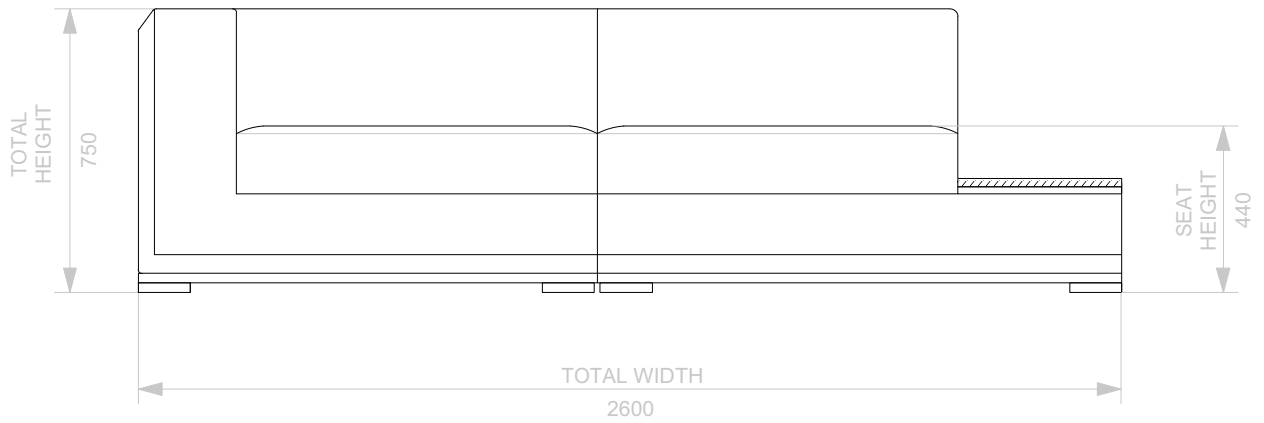

BESPOKE SOFA

LONDON

info@bespokesofalondon.co.uk - www.bespokesofalondon.co.uk

COMO SOFA

	WIDTH (cm)	DEPTH (cm)	HEIGHT (cm)	SEAT HEIGHT (cm)	PLAIN FABRIC (m)	PATTERN (m)	LEATHER (sqm)
2.5 SEATERS	240	90	75	44	12	15	18
3 SEATERS	260						
3.5 SEATERS	280						

BESPOKE SOFA
LONDON

info@bespokesofalondon.co.uk - www.bespokesofalondon.co.uk

COMO SOFA

	WIDTH (cm)	DEPTH (cm)	HEIGHT (cm)	SEAT HEIGHT (cm)	PLAIN FABRIC (m)	PATTERN (m)	LEATHER (sqm)
2.5 SEATERS	240						
3 SEATERS	260	90	75	44	14	17	21
3.5 SEATERS	280						

BESPOKE SOFA
LONDON

info@bespokesofalondon.co.uk - www.bespokesofalondon.co.uk

COMO SOFA

	WIDTH (cm)	DEPTH (cm)	HEIGHT (cm)	SEAT HEIGHT (cm)	PLAIN FABRIC (m)	PATTERN (m)	LEATHER (sqm)
2.5 SEATERS	240						
3 SEATERS	260						
3.5 SEATERS	280	90	75	44	16	20	24