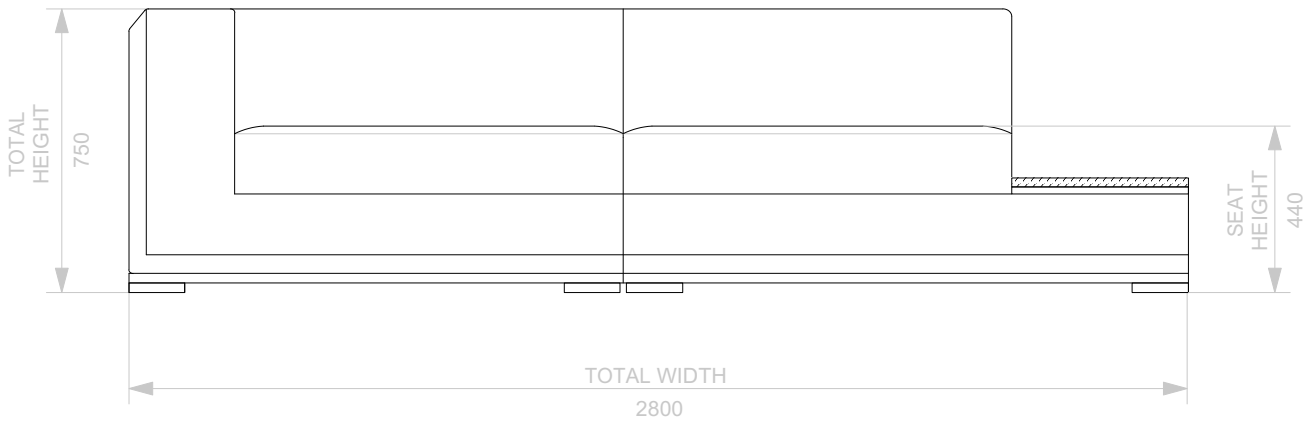

BESPOKE SOFA

LONDON

info@bespokesofalondon.co.uk - www.bespokesofalondon.co.uk

COMO SOFA

	WIDTH (cm)	DEPTH (cm)	HEIGHT (cm)	SEAT HEIGHT (cm)	PLAIN FABRIC (m)	PATTERN (m)	LEATHER (sqm)
2.5 SEATERS	240	90	75	44	12	15	18
3 SEATERS	260						
3.5 SEATERS	280						

BESPOKE SOFA
LONDON

info@bespokesofalondon.co.uk - www.bespokesofalondon.co.uk

COMO SOFA

	WIDTH (cm)	DEPTH (cm)	HEIGHT (cm)	SEAT HEIGHT (cm)	PLAIN FABRIC (m)	PATTERN (m)	LEATHER (sqm)
2.5 SEATERS	240						
3 SEATERS	260	90	75	44	14	17	21
3.5 SEATERS	280						

BESPOKE SOFA
LONDON

info@bespokesofalondon.co.uk - www.bespokesofalondon.co.uk

COMO SOFA

	WIDTH (cm)	DEPTH (cm)	HEIGHT (cm)	SEAT HEIGHT (cm)	PLAIN FABRIC (m)	PATTERN (m)	LEATHER (sqm)
2.5 SEATERS	240						
3 SEATERS	260						
3.5 SEATERS	280	90	75	44	16	20	24