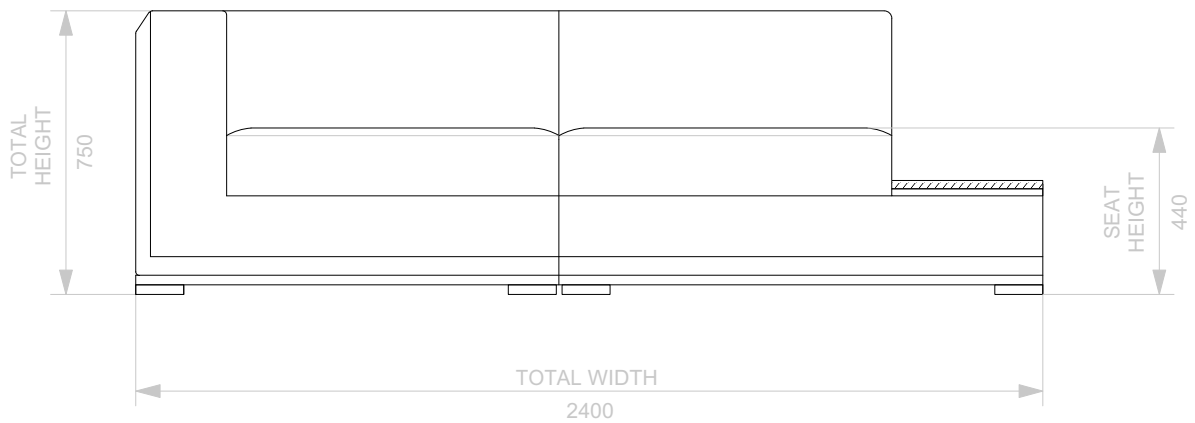

BESPOKE SOFA

LONDON

info@bespokesofalondon.co.uk - www.bespokesofalondon.co.uk

COMO SOFA

	WIDTH (cm)	DEPTH (cm)	HEIGHT (cm)	SEAT HEIGHT (cm)	PLAIN FABRIC (m)	PATTERN (m)	LEATHER (sqm)
2.5 SEATERS	240	90	75	44	12	15	18
3 SEATERS	260						
3.5 SEATERS	280						

BESPOKE SOFA
LONDON

info@bespokesofalondon.co.uk - www.bespokesofalondon.co.uk

COMO SOFA

	WIDTH (cm)	DEPTH (cm)	HEIGHT (cm)	SEAT HEIGHT (cm)	PLAIN FABRIC (m)	PATTERN (m)	LEATHER (sqm)
2.5 SEATERS	240						
3 SEATERS	260	90	75	44	14	17	21
3.5 SEATERS	280						

BESPOKE SOFA
LONDON

info@bespokesofalondon.co.uk - www.bespokesofalondon.co.uk

COMO SOFA

	WIDTH (cm)	DEPTH (cm)	HEIGHT (cm)	SEAT HEIGHT (cm)	PLAIN FABRIC (m)	PATTERN (m)	LEATHER (sqm)
2.5 SEATERS	240						
3 SEATERS	260						
3.5 SEATERS	280	90	75	44	16	20	24