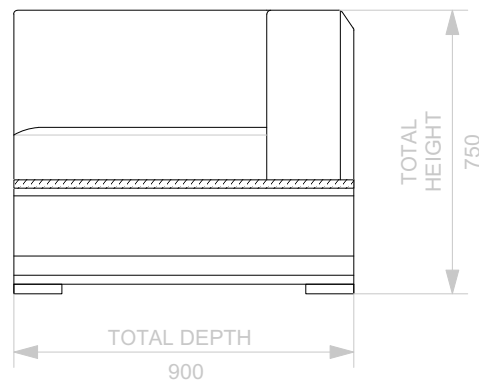

BESPOKE SOFA

LONDON

info@bespokesofalondon.co.uk - www.bespokesofalondon.co.uk

COMO SOFA

	WIDTH (cm)	DEPTH (cm)	HEIGHT (cm)	SEAT HEIGHT (cm)	PLAIN FABRIC (m)	PATTERN (m)	LEATHER (sqm)
2.5 SEATERS	240	90	75	44	12	15	18
3 SEATERS	260						
3.5 SEATERS	280						

BESPOKE SOFA
LONDON

info@bespokesofalondon.co.uk - www.bespokesofalondon.co.uk

COMO SOFA

	WIDTH (cm)	DEPTH (cm)	HEIGHT (cm)	SEAT HEIGHT (cm)	PLAIN FABRIC (m)	PATTERN (m)	LEATHER (sqm)
2.5 SEATERS	240						
3 SEATERS	260	90	75	44	14	17	21
3.5 SEATERS	280						

BESPOKE SOFA
LONDON

info@bespokesofalondon.co.uk - www.bespokesofalondon.co.uk

COMO SOFA

	WIDTH (cm)	DEPTH (cm)	HEIGHT (cm)	SEAT HEIGHT (cm)	PLAIN FABRIC (m)	PATTERN (m)	LEATHER (sqm)
2.5 SEATERS	240						
3 SEATERS	260						
3.5 SEATERS	280	90	75	44	16	20	24