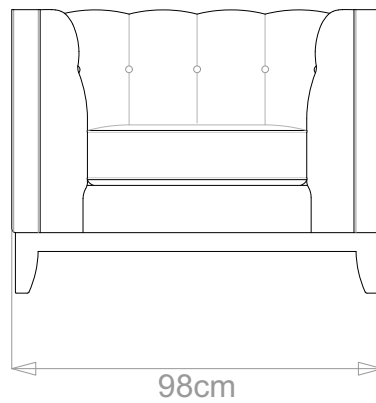

BESPOKE SOFA

LONDON

info@bespokesofalondon.co.uk | www.bespokesofalondon.com

COMPACTO SOFA

	WIDTH (cm)	DEPTH (cm)	HEIGHT (cm)	SEAT HEIGHT (cm)	PLAIN FABRIC (m)	PATTERN (m)	LEATHER (sqm)
▶ ARMCHAIR	98	90	75	43	6	7.2	8.4
2-SEATER	160				11	13.2	15.4
2.5-SEATER	190				12	14.4	16.8
3-SEATER	210				14	16.8	19.6
3.5-SEATER	240				15	18	21

BESPOKE SOFA
LONDON

info@bespokesofalondon.co.uk | www.bespokesofalondon.com

COMPACTO SOFA

	WIDTH (cm)	DEPTH (cm)	HEIGHT (cm)	SEAT HEIGHT (cm)	PLAIN FABRIC (m)	PATTERN (m)	LEATHER (sqm)
ARMCHAIR	98				6	7.2	8.4
2-SEATER	160	90	75	43	11	13.2	15.4
2.5-SEATER	190				12	14.4	16.8
3-SEATER	210				14	16.8	19.6
3.5-SEATER	240				15	18	21

BESPOKE SOFA

LONDON

info@bespokesofalondon.co.uk | www.bespokesofalondon.com

COMPACTO SOFA

	WIDTH (cm)	DEPTH (cm)	HEIGHT (cm)	SEAT HEIGHT (cm)	PLAIN FABRIC (m)	PATTERN (m)	LEATHER (sqm)
ARMCHAIR	98				6	7.2	8.4
2-SEATER	160				11	13.2	15.4
2.5-SEATER	190	90	75	43	12	14.4	16.8
3-SEATER	210				14	16.8	19.6
3.5-SEATER	240				15	18	21

BESPOKE SOFA LONDON

info@bespokesofalondon.co.uk | www.bespokesofalondon.com

COMPACTO SOFA

	WIDTH (cm)	DEPTH (cm)	HEIGHT (cm)	SEAT HEIGHT (cm)	PLAIN FABRIC (m)	PATTERN (m)	LEATHER (sqm)
ARMCHAIR	98	90	75	43	6	7.2	8.4
2-SEATER	160				11	13.2	15.4
2.5-SEATER	190				12	14.4	16.8
3-SEATER	210				14	16.8	19.6
3.5-SEATER	240				15	18	21