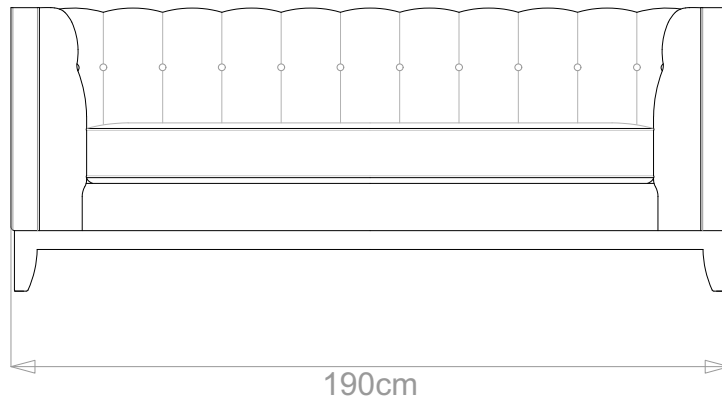

BESPOKE SOFA

LONDON

info@bespokesofalondon.co.uk | www.bespokesofalondon.com

COMPACTO SOFA

	WIDTH (cm)	DEPTH (cm)	HEIGHT (cm)	SEAT HEIGHT (cm)	PLAIN FABRIC (m)	PATTERN (m)	LEATHER (sqm)
▶ ARMCHAIR	98	90	75	43	6	7.2	8.4
2-SEATER	160				11	13.2	15.4
2.5-SEATER	190				12	14.4	16.8
3-SEATER	210				14	16.8	19.6
3.5-SEATER	240				15	18	21

BESPOKE SOFA
LONDON

info@bespokesofalondon.co.uk | www.bespokesofalondon.com

COMPACTO SOFA

	WIDTH (cm)	DEPTH (cm)	HEIGHT (cm)	SEAT HEIGHT (cm)	PLAIN FABRIC (m)	PATTERN (m)	LEATHER (sqm)
ARMCHAIR	98				6	7.2	8.4
2-SEATER	160	90	75	43	11	13.2	15.4
2.5-SEATER	190				12	14.4	16.8
3-SEATER	210				14	16.8	19.6
3.5-SEATER	240				15	18	21

BESPOKE SOFA

LONDON

info@bespokesofalondon.co.uk | www.bespokesofalondon.com

COMPACTO SOFA

	WIDTH (cm)	DEPTH (cm)	HEIGHT (cm)	SEAT HEIGHT (cm)	PLAIN FABRIC (m)	PATTERN (m)	LEATHER (sqm)
ARMCHAIR	98				6	7.2	8.4
2-SEATER	160				11	13.2	15.4
2.5-SEATER	190	90	75	43	12	14.4	16.8
3-SEATER	210				14	16.8	19.6
3.5-SEATER	240				15	18	21

BESPOKE SOFA LONDON

info@bespokesofalondon.co.uk | www.bespokesofalondon.com

COMPACTO SOFA

	WIDTH (cm)	DEPTH (cm)	HEIGHT (cm)	SEAT HEIGHT (cm)	PLAIN FABRIC (m)	PATTERN (m)	LEATHER (sqm)
ARMCHAIR	98	90	75	43	6	7.2	8.4
2-SEATER	160				11	13.2	15.4
2.5-SEATER	190				12	14.4	16.8
3-SEATER	210				14	16.8	19.6
3.5-SEATER	240				15	18	21