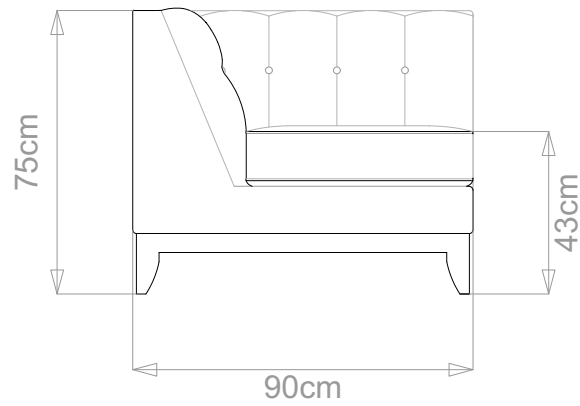

BESPOKE SOFA

LONDON

info@bespokesofalondon.co.uk | www.bespokesofalondon.com

COMPACTO SOFA

	WIDTH (cm)	DEPTH (cm)	HEIGHT (cm)	SEAT HEIGHT (cm)	PLAIN FABRIC (m)	PATTERN (m)	LEATHER (sqm)
▶ ARMCHAIR	98	90	75	43	6	7.2	8.4
2-SEATER	160				11	13.2	15.4
2.5-SEATER	190				12	14.4	16.8
3-SEATER	210				14	16.8	19.6
3.5-SEATER	240				15	18	21

BESPOKE SOFA
LONDON

info@bespokesofalondon.co.uk | www.bespokesofalondon.com

COMPACTO SOFA

	WIDTH (cm)	DEPTH (cm)	HEIGHT (cm)	SEAT HEIGHT (cm)	PLAIN FABRIC (m)	PATTERN (m)	LEATHER (sqm)
ARMCHAIR	98				6	7.2	8.4
2-SEATER	160	90	75	43	11	13.2	15.4
2.5-SEATER	190				12	14.4	16.8
3-SEATER	210				14	16.8	19.6
3.5-SEATER	240				15	18	21

BESPOKE SOFA

LONDON

info@bespokesofalondon.co.uk | www.bespokesofalondon.com

COMPACTO SOFA

	WIDTH (cm)	DEPTH (cm)	HEIGHT (cm)	SEAT HEIGHT (cm)	PLAIN FABRIC (m)	PATTERN (m)	LEATHER (sqm)
ARMCHAIR	98				6	7.2	8.4
2-SEATER	160				11	13.2	15.4
2.5-SEATER	190	90	75	43	12	14.4	16.8
3-SEATER	210				14	16.8	19.6
3.5-SEATER	240				15	18	21

BESPOKE SOFA LONDON

info@bespokesofalondon.co.uk | www.bespokesofalondon.com

COMPACTO SOFA

	WIDTH (cm)	DEPTH (cm)	HEIGHT (cm)	SEAT HEIGHT (cm)	PLAIN FABRIC (m)	PATTERN (m)	LEATHER (sqm)
ARMCHAIR	98	90	75	43	6	7.2	8.4
2-SEATER	160				11	13.2	15.4
2.5-SEATER	190				12	14.4	16.8
3-SEATER	210				14	16.8	19.6
3.5-SEATER	240				15	18	21