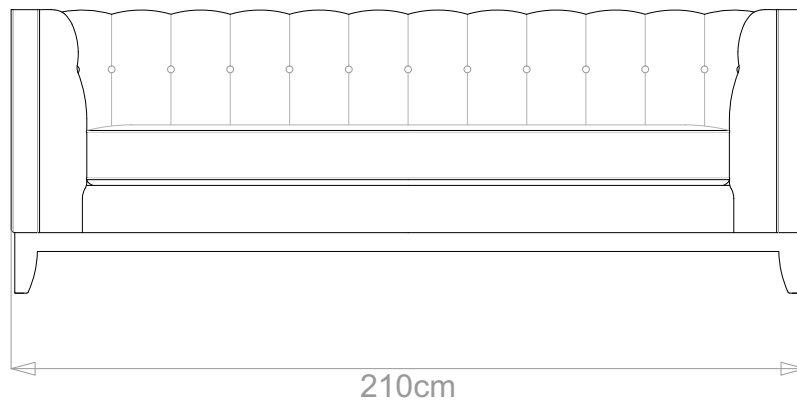

BESPOKE SOFA
LONDON

info@bespokesofalondon.co.uk | www.bespokesofalondon.com

COMPACTO SOFA

	WIDTH (cm)	DEPTH (cm)	HEIGHT (cm)	SEAT HEIGHT (cm)	PLAIN FABRIC (m)	PATTERN (m)	LEATHER (sqm)
ARMCHAIR	98				6	7.2	8.4
2-SEATER	160	90	75	43	11	13.2	15.4
2.5-SEATER	190				12	14.4	16.8
3-SEATER	210				14	16.8	19.6
3.5-SEATER	240				15	18	21

BESPOKE SOFA

LONDON

info@bespokesofalondon.co.uk | www.bespokesofalondon.com

COMPACTO SOFA

	WIDTH (cm)	DEPTH (cm)	HEIGHT (cm)	SEAT HEIGHT (cm)	PLAIN FABRIC (m)	PATTERN (m)	LEATHER (sqm)
ARMCHAIR	98				6	7.2	8.4
2-SEATER	160				11	13.2	15.4
2.5-SEATER	190	90	75	43	12	14.4	16.8
3-SEATER	210				14	16.8	19.6
3.5-SEATER	240				15	18	21

BESPOKE SOFA LONDON

info@bespokesofalondon.co.uk | www.bespokesofalondon.com

COMPACTO SOFA

	WIDTH (cm)	DEPTH (cm)	HEIGHT (cm)	SEAT HEIGHT (cm)	PLAIN FABRIC (m)	PATTERN (m)	LEATHER (sqm)
ARMCHAIR	98	90	75	43	6	7.2	8.4
2-SEATER	160				11	13.2	15.4
2.5-SEATER	190				12	14.4	16.8
3-SEATER	210				14	16.8	19.6
3.5-SEATER	240				15	18	21

BESPOKE SOFA

LONDON

info@bespokesofalondon.co.uk | www.bespokesofalondon.com

COMPACTO SOFA

	WIDTH (cm)	DEPTH (cm)	HEIGHT (cm)	SEAT HEIGHT (cm)	PLAIN FABRIC (m)	PATTERN (m)	LEATHER (sqm)
ARMCHAIR	98				6	7.2	8.4
2-SEATER	160				11	13.2	15.4
2.5-SEATER	190				12	14.4	16.8
3-SEATER	210				14	16.8	19.6
3.5-SEATER	240				90	75	43