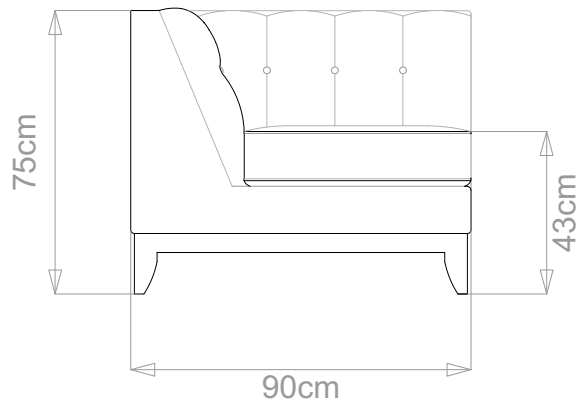

BESPOKE SOFA

LONDON

info@bespokesofalondon.co.uk | www.bespokesofalondon.com

COMPACTO SOFA

	WIDTH (cm)	DEPTH (cm)	HEIGHT (cm)	SEAT HEIGHT (cm)	PLAIN FABRIC (m)	PATTERN (m)	LEATHER (sqm)
▶ ARMCHAIR	98	90	75	43	6	7.2	8.4
2-SEATER	160				11	13.2	15.4
2.5-SEATER	190				12	14.4	16.8
3-SEATER	210				14	16.8	19.6
3.5-SEATER	240				15	18	21

BESPOKE SOFA
LONDON

info@bespokesofalondon.co.uk | www.bespokesofalondon.com

COMPACTO SOFA

	WIDTH (cm)	DEPTH (cm)	HEIGHT (cm)	SEAT HEIGHT (cm)	PLAIN FABRIC (m)	PATTERN (m)	LEATHER (sqm)
ARMCHAIR	98				6	7.2	8.4
2-SEATER	160	90	75	43	11	13.2	15.4
2.5-SEATER	190				12	14.4	16.8
3-SEATER	210				14	16.8	19.6
3.5-SEATER	240				15	18	21

BESPOKE SOFA

LONDON

info@bespokesofalondon.co.uk | www.bespokesofalondon.com

COMPACTO SOFA

	WIDTH (cm)	DEPTH (cm)	HEIGHT (cm)	SEAT HEIGHT (cm)	PLAIN FABRIC (m)	PATTERN (m)	LEATHER (sqm)
ARMCHAIR	98				6	7.2	8.4
2-SEATER	160				11	13.2	15.4
2.5-SEATER	190	90	75	43	12	14.4	16.8
3-SEATER	210				14	16.8	19.6
3.5-SEATER	240				15	18	21

BESPOKE SOFA LONDON

info@bespokesofalondon.co.uk | www.bespokesofalondon.com

COMPACTO SOFA

	WIDTH (cm)	DEPTH (cm)	HEIGHT (cm)	SEAT HEIGHT (cm)	PLAIN FABRIC (m)	PATTERN (m)	LEATHER (sqm)
ARMCHAIR	98	90	75	43	6	7.2	8.4
2-SEATER	160				11	13.2	15.4
2.5-SEATER	190				12	14.4	16.8
3-SEATER	210				14	16.8	19.6
3.5-SEATER	240				15	18	21