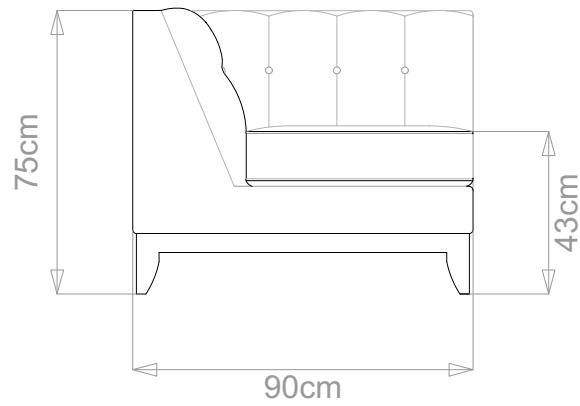

BESPOKE SOFA
LONDON

info@bespokesofalondon.co.uk | www.bespokesofalondon.com

COMPACTO SOFA

	WIDTH (cm)	DEPTH (cm)	HEIGHT (cm)	SEAT HEIGHT (cm)	PLAIN FABRIC (m)	PATTERN (m)	LEATHER (sqm)
ARMCHAIR	98				6	7.2	8.4
2-SEATER	160	90	75	43	11	13.2	15.4
2.5-SEATER	190				12	14.4	16.8
3-SEATER	210				14	16.8	19.6
3.5-SEATER	240				15	18	21

BESPOKE SOFA

LONDON

info@bespokesofalondon.co.uk | www.bespokesofalondon.com

COMPACTO SOFA

	WIDTH (cm)	DEPTH (cm)	HEIGHT (cm)	SEAT HEIGHT (cm)	PLAIN FABRIC (m)	PATTERN (m)	LEATHER (sqm)
ARMCHAIR	98				6	7.2	8.4
2-SEATER	160				11	13.2	15.4
2.5-SEATER	190	90	75	43	12	14.4	16.8
3-SEATER	210				14	16.8	19.6
3.5-SEATER	240				15	18	21

BESPOKE SOFA LONDON

info@bespokesofalondon.co.uk | www.bespokesofalondon.com

COMPACTO SOFA

	WIDTH (cm)	DEPTH (cm)	HEIGHT (cm)	SEAT HEIGHT (cm)	PLAIN FABRIC (m)	PATTERN (m)	LEATHER (sqm)
ARMCHAIR	98	90	75	43	6	7.2	8.4
2-SEATER	160				11	13.2	15.4
2.5-SEATER	190				12	14.4	16.8
3-SEATER	210				14	16.8	19.6
3.5-SEATER	240				15	18	21

BESPOKE SOFA

LONDON

info@bespokesofalondon.co.uk | www.bespokesofalondon.com

COMPACTO SOFA

	WIDTH (cm)	DEPTH (cm)	HEIGHT (cm)	SEAT HEIGHT (cm)	PLAIN FABRIC (m)	PATTERN (m)	LEATHER (sqm)
ARMCHAIR	98				6	7.2	8.4
2-SEATER	160				11	13.2	15.4
2.5-SEATER	190				12	14.4	16.8
3-SEATER	210				14	16.8	19.6
3.5-SEATER	240				90	75	43