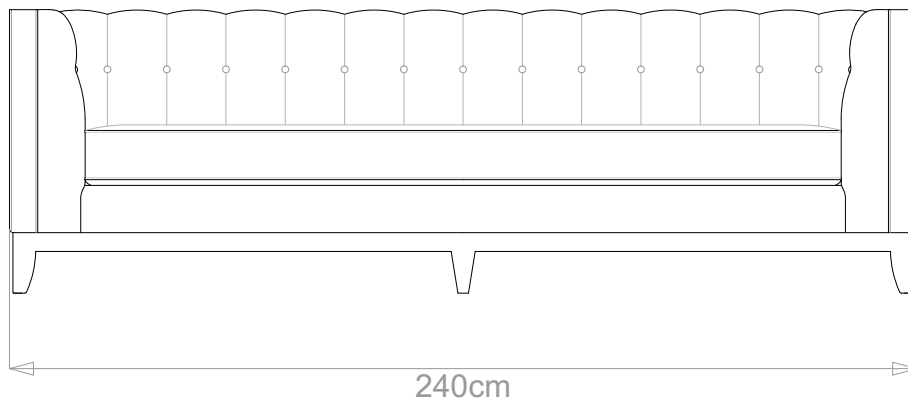

BESPOKE SOFA
LONDON

info@bespokesofalondon.co.uk | www.bespokesofalondon.com

COMPACTO SOFA

	WIDTH (cm)	DEPTH (cm)	HEIGHT (cm)	SEAT HEIGHT (cm)	PLAIN FABRIC (m)	PATTERN (m)	LEATHER (sqm)
ARMCHAIR	98				6	7.2	8.4
2-SEATER	160	90	75	43	11	13.2	15.4
2.5-SEATER	190				12	14.4	16.8
3-SEATER	210				14	16.8	19.6
3.5-SEATER	240				15	18	21

BESPOKE SOFA

LONDON

info@bespokesofalondon.co.uk | www.bespokesofalondon.com

COMPACTO SOFA

	WIDTH (cm)	DEPTH (cm)	HEIGHT (cm)	SEAT HEIGHT (cm)	PLAIN FABRIC (m)	PATTERN (m)	LEATHER (sqm)
ARMCHAIR	98				6	7.2	8.4
2-SEATER	160				11	13.2	15.4
2.5-SEATER	190	90	75	43	12	14.4	16.8
3-SEATER	210				14	16.8	19.6
3.5-SEATER	240				15	18	21

BESPOKE SOFA LONDON

info@bespokesofalondon.co.uk | www.bespokesofalondon.com

COMPACTO SOFA

	WIDTH (cm)	DEPTH (cm)	HEIGHT (cm)	SEAT HEIGHT (cm)	PLAIN FABRIC (m)	PATTERN (m)	LEATHER (sqm)
ARMCHAIR	98	90	75	43	6	7.2	8.4
2-SEATER	160				11	13.2	15.4
2.5-SEATER	190				12	14.4	16.8
3-SEATER	210				14	16.8	19.6
3.5-SEATER	240				15	18	21

BESPOKE SOFA

LONDON

info@bespokesofalondon.co.uk | www.bespokesofalondon.com

COMPACTO SOFA

	WIDTH (cm)	DEPTH (cm)	HEIGHT (cm)	SEAT HEIGHT (cm)	PLAIN FABRIC (m)	PATTERN (m)	LEATHER (sqm)
ARMCHAIR	98				6	7.2	8.4
2-SEATER	160				11	13.2	15.4
2.5-SEATER	190				12	14.4	16.8
3-SEATER	210				14	16.8	19.6
3.5-SEATER	240				90	75	43