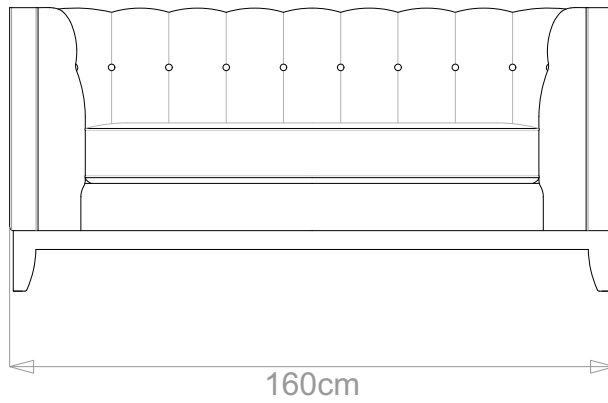

BESPOKE SOFA

LONDON

info@bespokesofalondon.co.uk | www.bespokesofalondon.com

COMPACTO SOFA

	WIDTH (cm)	DEPTH (cm)	HEIGHT (cm)	SEAT HEIGHT (cm)	PLAIN FABRIC (m)	PATTERN (m)	LEATHER (sqm)
▶ ARMCHAIR	98	90	75	43	6	7.2	8.4
2-SEATER	160				11	13.2	15.4
2.5-SEATER	190				12	14.4	16.8
3-SEATER	210				14	16.8	19.6
3.5-SEATER	240				15	18	21

BESPOKE SOFA
LONDON

info@bespokesofalondon.co.uk | www.bespokesofalondon.com

COMPACTO SOFA

	WIDTH (cm)	DEPTH (cm)	HEIGHT (cm)	SEAT HEIGHT (cm)	PLAIN FABRIC (m)	PATTERN (m)	LEATHER (sqm)
ARMCHAIR	98				6	7.2	8.4
2-SEATER	160	90	75	43	11	13.2	15.4
2.5-SEATER	190				12	14.4	16.8
3-SEATER	210				14	16.8	19.6
3.5-SEATER	240				15	18	21

BESPOKE SOFA

LONDON

info@bespokesofalondon.co.uk | www.bespokesofalondon.com

COMPACTO SOFA

	WIDTH (cm)	DEPTH (cm)	HEIGHT (cm)	SEAT HEIGHT (cm)	PLAIN FABRIC (m)	PATTERN (m)	LEATHER (sqm)
ARMCHAIR	98				6	7.2	8.4
2-SEATER	160				11	13.2	15.4
2.5-SEATER	190	90	75	43	12	14.4	16.8
3-SEATER	210				14	16.8	19.6
3.5-SEATER	240				15	18	21

BESPOKE SOFA LONDON

info@bespokesofalondon.co.uk | www.bespokesofalondon.com

COMPACTO SOFA

	WIDTH (cm)	DEPTH (cm)	HEIGHT (cm)	SEAT HEIGHT (cm)	PLAIN FABRIC (m)	PATTERN (m)	LEATHER (sqm)
ARMCHAIR	98	90	75	43	6	7.2	8.4
2-SEATER	160				11	13.2	15.4
2.5-SEATER	190				12	14.4	16.8
3-SEATER	210				14	16.8	19.6
3.5-SEATER	240				15	18	21