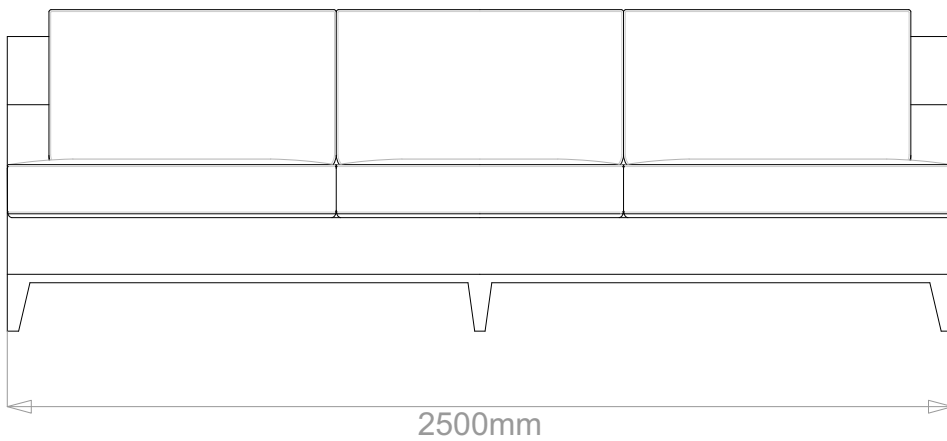

## DENHAM SOFA

	WIDTH (cm)	DEPTH (cm)	HEIGHT (cm)	SEAT HEIGHT (cm)	PLAIN FABRIC (m)	PATTERN (m)	LEATHER (sqm)
ARMCHAIR	90				7.5	9	12
2-SEATER	160				12	14.4	16.8
<b>2.5-SEATER</b>	<b>190</b>	<b>95</b>	<b>86</b>	<b>44</b>	<b>13</b>	<b>15.6</b>	<b>18.2</b>
3-SEATER	220				16	19.2	22.4
3.5-SEATER	250				18	21.6	25.2

## DENHAM SOFA

	WIDTH (cm)	DEPTH (cm)	HEIGHT (cm)	SEAT HEIGHT (cm)	PLAIN FABRIC (m)	PATTERN (m)	LEATHER (sqm)
ARMCHAIR	90	95	86	44	7.5	9	12
2-SEATER	160				12	14.4	16.8
2.5-SEATER	190				13	15.6	18.2
<b>3-SEATER</b>	<b>220</b>				<b>16</b>	<b>19.2</b>	<b>22.4</b>
3.5-SEATER	250				18	21.6	25.2

## DENHAM SOFA

	WIDTH (cm)	DEPTH (cm)	HEIGHT (cm)	SEAT HEIGHT (cm)	PLAIN FABRIC (m)	PATTERN (m)	LEATHER (sqm)
ARMCHAIR	90				7.5	9	12
2-SEATER	160				12	14.4	16.8
2.5-SEATER	190				13	15.6	18.2
3-SEATER	220				16	19.2	22.4
3.5-SEATER	250				18	21.6	25.2