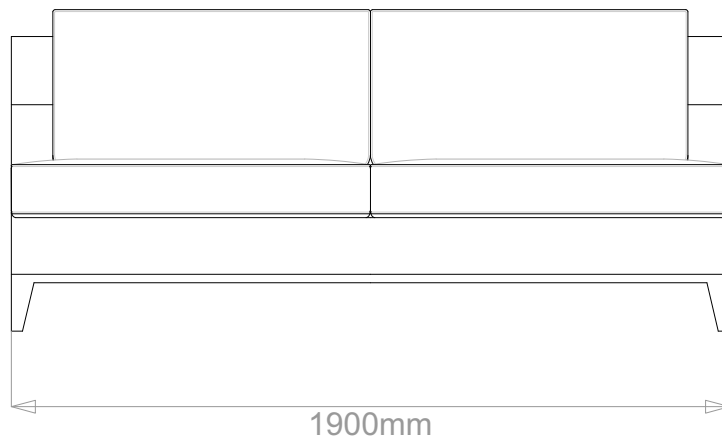

## DENHAM SOFA

	WIDTH (cm)	DEPTH (cm)	HEIGHT (cm)	SEAT HEIGHT (cm)	PLAIN FABRIC (m)	PATTERN (m)	LEATHER (sqm)
ARMCHAIR	90				7.5	9	12
<b>2-SEATER</b>	<b>160</b>	<b>95</b>	<b>86</b>	<b>44</b>	<b>12</b>	<b>14.4</b>	<b>16.8</b>
2.5-SEATER	190				13	15.6	18.2
3-SEATER	220				16	19.2	22.4
3.5-SEATER	250				18	21.6	25.2

## DENHAM SOFA

	WIDTH (cm)	DEPTH (cm)	HEIGHT (cm)	SEAT HEIGHT (cm)	PLAIN FABRIC (m)	PATTERN (m)	LEATHER (sqm)
ARMCHAIR	90				7.5	9	12
2-SEATER	160				12	14.4	16.8
<b>2.5-SEATER</b>	<b>190</b>	<b>95</b>	<b>86</b>	<b>44</b>	<b>13</b>	<b>15.6</b>	<b>18.2</b>
3-SEATER	220				16	19.2	22.4
3.5-SEATER	250				18	21.6	25.2

## DENHAM SOFA

	WIDTH (cm)	DEPTH (cm)	HEIGHT (cm)	SEAT HEIGHT (cm)	PLAIN FABRIC (m)	PATTERN (m)	LEATHER (sqm)
ARMCHAIR	90	95	86	44	7.5	9	12
2-SEATER	160				12	14.4	16.8
2.5-SEATER	190				13	15.6	18.2
<b>3-SEATER</b>	<b>220</b>				<b>16</b>	<b>19.2</b>	<b>22.4</b>
3.5-SEATER	250				18	21.6	25.2

## DENHAM SOFA

	WIDTH (cm)	DEPTH (cm)	HEIGHT (cm)	SEAT HEIGHT (cm)	PLAIN FABRIC (m)	PATTERN (m)	LEATHER (sqm)
ARMCHAIR	90				7.5	9	12
2-SEATER	160				12	14.4	16.8
2.5-SEATER	190				13	15.6	18.2
3-SEATER	220				16	19.2	22.4
3.5-SEATER	250				18	21.6	25.2