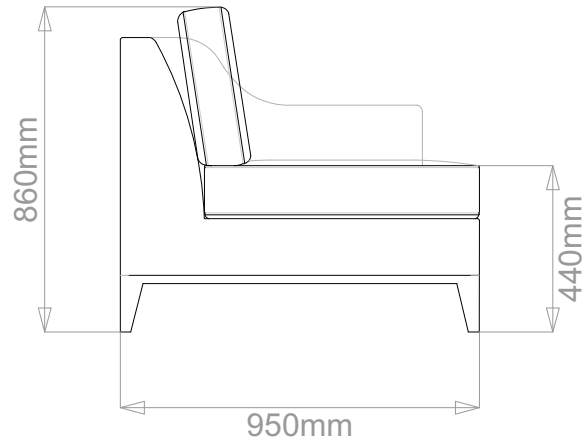

## DENHAM SOFA

	WIDTH (cm)	DEPTH (cm)	HEIGHT (cm)	SEAT HEIGHT (cm)	PLAIN FABRIC (m)	PATTERN (m)	LEATHER (sqm)
ARMCHAIR	90				7.5	9	12
<b>2-SEATER</b>	<b>160</b>	<b>95</b>	<b>86</b>	<b>44</b>	<b>12</b>	<b>14.4</b>	<b>16.8</b>
2.5-SEATER	190				13	15.6	18.2
3-SEATER	220				16	19.2	22.4
3.5-SEATER	250				18	21.6	25.2

## DENHAM SOFA

	WIDTH (cm)	DEPTH (cm)	HEIGHT (cm)	SEAT HEIGHT (cm)	PLAIN FABRIC (m)	PATTERN (m)	LEATHER (sqm)
ARMCHAIR	90				7.5	9	12
2-SEATER	160				12	14.4	16.8
<b>2.5-SEATER</b>	<b>190</b>	<b>95</b>	<b>86</b>	<b>44</b>	<b>13</b>	<b>15.6</b>	<b>18.2</b>
3-SEATER	220				16	19.2	22.4
3.5-SEATER	250				18	21.6	25.2

## DENHAM SOFA

	WIDTH (cm)	DEPTH (cm)	HEIGHT (cm)	SEAT HEIGHT (cm)	PLAIN FABRIC (m)	PATTERN (m)	LEATHER (sqm)
ARMCHAIR	90	95	86	44	7.5	9	12
2-SEATER	160				12	14.4	16.8
2.5-SEATER	190				13	15.6	18.2
<b>3-SEATER</b>	<b>220</b>				<b>16</b>	<b>19.2</b>	<b>22.4</b>
3.5-SEATER	250				18	21.6	25.2

## DENHAM SOFA

	WIDTH (cm)	DEPTH (cm)	HEIGHT (cm)	SEAT HEIGHT (cm)	PLAIN FABRIC (m)	PATTERN (m)	LEATHER (sqm)
ARMCHAIR	90				7.5	9	12
2-SEATER	160				12	14.4	16.8
2.5-SEATER	190				13	15.6	18.2
3-SEATER	220				16	19.2	22.4
3.5-SEATER	250				18	21.6	25.2