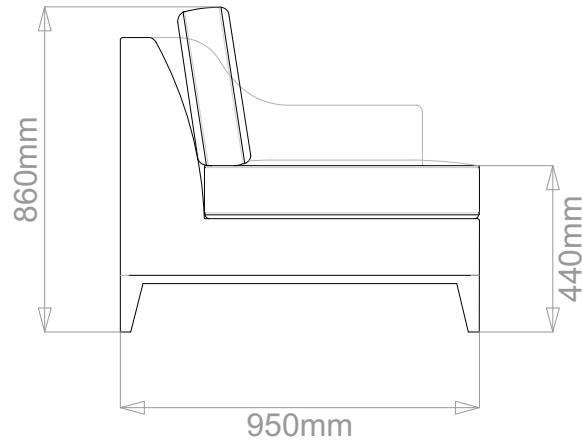

## DENHAM SOFA

	WIDTH (cm)	DEPTH (cm)	HEIGHT (cm)	SEAT HEIGHT (cm)	PLAIN FABRIC (m)	PATTERN (m)	LEATHER (sqm)
ARMCHAIR	90	95	86	44	7.5	9	12
2-SEATER	160				12	14.4	16.8
2.5-SEATER	190				13	15.6	18.2
3-SEATER	220				16	19.2	22.4
3.5-SEATER	250				18	21.6	25.2

## DENHAM SOFA

	WIDTH (cm)	DEPTH (cm)	HEIGHT (cm)	SEAT HEIGHT (cm)	PLAIN FABRIC (m)	PATTERN (m)	LEATHER (sqm)
ARMCHAIR	90				7.5	9	12
<b>2-SEATER</b>	<b>160</b>	<b>95</b>	<b>86</b>	<b>44</b>	<b>12</b>	<b>14.4</b>	<b>16.8</b>
2.5-SEATER	190				13	15.6	18.2
3-SEATER	220				16	19.2	22.4
3.5-SEATER	250				18	21.6	25.2

## DENHAM SOFA

	WIDTH (cm)	DEPTH (cm)	HEIGHT (cm)	SEAT HEIGHT (cm)	PLAIN FABRIC (m)	PATTERN (m)	LEATHER (sqm)
ARMCHAIR	90				7.5	9	12
2-SEATER	160				12	14.4	16.8
<b>2.5-SEATER</b>	<b>190</b>	<b>95</b>	<b>86</b>	<b>44</b>	<b>13</b>	<b>15.6</b>	<b>18.2</b>
3-SEATER	220				16	19.2	22.4
3.5-SEATER	250				18	21.6	25.2

## DENHAM SOFA

	WIDTH (cm)	DEPTH (cm)	HEIGHT (cm)	SEAT HEIGHT (cm)	PLAIN FABRIC (m)	PATTERN (m)	LEATHER (sqm)
ARMCHAIR	90				7.5	9	12
2-SEATER	160				12	14.4	16.8
2.5-SEATER	190				13	15.6	18.2
3-SEATER	220				16	19.2	22.4
3.5-SEATER	250				18	21.6	25.2