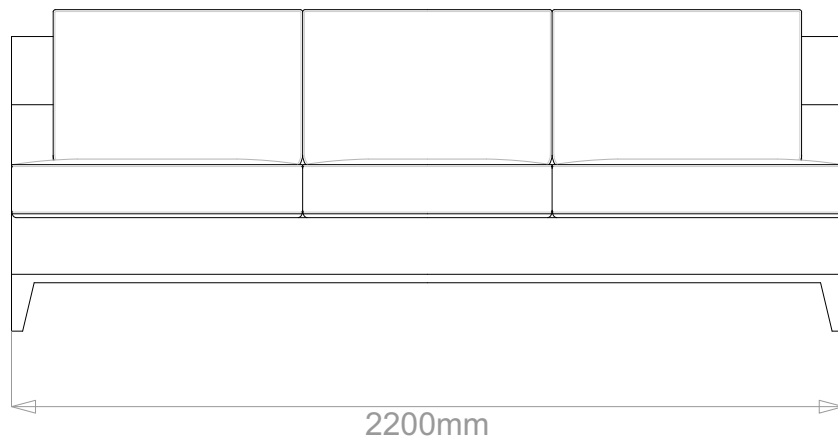

## DENHAM SOFA

	WIDTH (cm)	DEPTH (cm)	HEIGHT (cm)	SEAT HEIGHT (cm)	PLAIN FABRIC (m)	PATTERN (m)	LEATHER (sqm)
ARMCHAIR	90				7.5	9	12
2-SEATER	160				12	14.4	16.8
<b>2.5-SEATER</b>	<b>190</b>	<b>95</b>	<b>86</b>	<b>44</b>	<b>13</b>	<b>15.6</b>	<b>18.2</b>
3-SEATER	220				16	19.2	22.4
3.5-SEATER	250				18	21.6	25.2

## DENHAM SOFA

	WIDTH (cm)	DEPTH (cm)	HEIGHT (cm)	SEAT HEIGHT (cm)	PLAIN FABRIC (m)	PATTERN (m)	LEATHER (sqm)
ARMCHAIR	90	95	86	44	7.5	9	12
2-SEATER	160				12	14.4	16.8
2.5-SEATER	190				13	15.6	18.2
<b>3-SEATER</b>	<b>220</b>				<b>16</b>	<b>19.2</b>	<b>22.4</b>
3.5-SEATER	250				18	21.6	25.2

## DENHAM SOFA

	WIDTH (cm)	DEPTH (cm)	HEIGHT (cm)	SEAT HEIGHT (cm)	PLAIN FABRIC (m)	PATTERN (m)	LEATHER (sqm)
ARMCHAIR	90				7.5	9	12
2-SEATER	160				12	14.4	16.8
2.5-SEATER	190				13	15.6	18.2
3-SEATER	220				16	19.2	22.4
3.5-SEATER	250				18	21.6	25.2