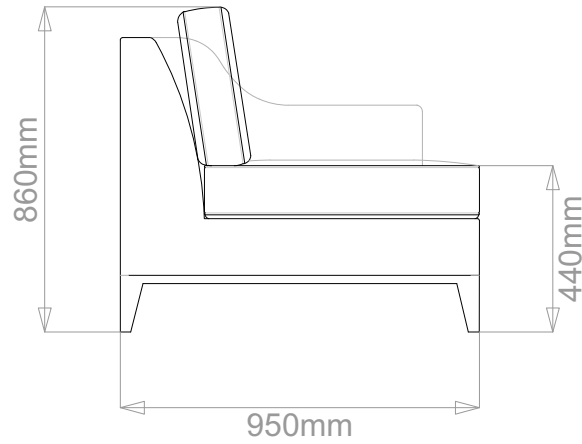

## DENHAM SOFA

	WIDTH (cm)	DEPTH (cm)	HEIGHT (cm)	SEAT HEIGHT (cm)	PLAIN FABRIC (m)	PATTERN (m)	LEATHER (sqm)
ARMCHAIR	90	95	86	44	7.5	9	12
2-SEATER	160				12	14.4	16.8
2.5-SEATER	190				13	15.6	18.2
3-SEATER	220				16	19.2	22.4
3.5-SEATER	250				18	21.6	25.2

## DENHAM SOFA

	WIDTH (cm)	DEPTH (cm)	HEIGHT (cm)	SEAT HEIGHT (cm)	PLAIN FABRIC (m)	PATTERN (m)	LEATHER (sqm)
ARMCHAIR	90				7.5	9	12
<b>2-SEATER</b>	<b>160</b>	<b>95</b>	<b>86</b>	<b>44</b>	<b>12</b>	<b>14.4</b>	<b>16.8</b>
2.5-SEATER	190				13	15.6	18.2
3-SEATER	220				16	19.2	22.4
3.5-SEATER	250				18	21.6	25.2

## DENHAM SOFA

	WIDTH (cm)	DEPTH (cm)	HEIGHT (cm)	SEAT HEIGHT (cm)	PLAIN FABRIC (m)	PATTERN (m)	LEATHER (sqm)
ARMCHAIR	90	95	86	44	7.5	9	12
2-SEATER	160				12	14.4	16.8
2.5-SEATER	190				13	15.6	18.2
<b>3-SEATER</b>	<b>220</b>				<b>16</b>	<b>19.2</b>	<b>22.4</b>
3.5-SEATER	250				18	21.6	25.2

## DENHAM SOFA

	WIDTH (cm)	DEPTH (cm)	HEIGHT (cm)	SEAT HEIGHT (cm)	PLAIN FABRIC (m)	PATTERN (m)	LEATHER (sqm)
ARMCHAIR	90				7.5	9	12
2-SEATER	160				12	14.4	16.8
2.5-SEATER	190				13	15.6	18.2
3-SEATER	220				16	19.2	22.4
3.5-SEATER	250				18	21.6	25.2