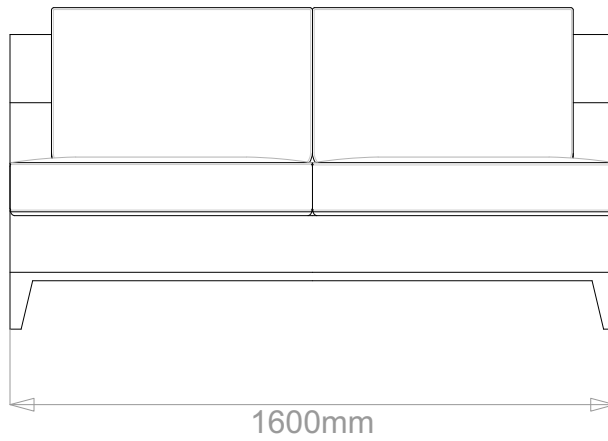

## DENHAM SOFA

	WIDTH (cm)	DEPTH (cm)	HEIGHT (cm)	SEAT HEIGHT (cm)	PLAIN FABRIC (m)	PATTERN (m)	LEATHER (sqm)
ARMCHAIR	90	95	86	44	7.5	9	12
2-SEATER	160				12	14.4	16.8
2.5-SEATER	190				13	15.6	18.2
3-SEATER	220				16	19.2	22.4
3.5-SEATER	250				18	21.6	25.2

## DENHAM SOFA

	WIDTH (cm)	DEPTH (cm)	HEIGHT (cm)	SEAT HEIGHT (cm)	PLAIN FABRIC (m)	PATTERN (m)	LEATHER (sqm)
ARMCHAIR	90				7.5	9	12
<b>2-SEATER</b>	<b>160</b>	<b>95</b>	<b>86</b>	<b>44</b>	<b>12</b>	<b>14.4</b>	<b>16.8</b>
2.5-SEATER	190				13	15.6	18.2
3-SEATER	220				16	19.2	22.4
3.5-SEATER	250				18	21.6	25.2

## DENHAM SOFA

	WIDTH (cm)	DEPTH (cm)	HEIGHT (cm)	SEAT HEIGHT (cm)	PLAIN FABRIC (m)	PATTERN (m)	LEATHER (sqm)
ARMCHAIR	90	95	86	44	7.5	9	12
2-SEATER	160				12	14.4	16.8
2.5-SEATER	190				13	15.6	18.2
<b>3-SEATER</b>	<b>220</b>				<b>16</b>	<b>19.2</b>	<b>22.4</b>
3.5-SEATER	250				18	21.6	25.2

## DENHAM SOFA

	WIDTH (cm)	DEPTH (cm)	HEIGHT (cm)	SEAT HEIGHT (cm)	PLAIN FABRIC (m)	PATTERN (m)	LEATHER (sqm)
ARMCHAIR	90				7.5	9	12
2-SEATER	160				12	14.4	16.8
2.5-SEATER	190				13	15.6	18.2
3-SEATER	220				16	19.2	22.4
3.5-SEATER	250				18	21.6	25.2