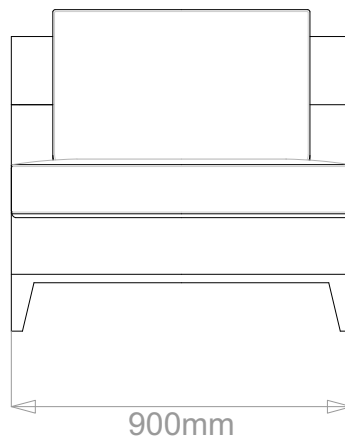

## DENHAM SOFA

	WIDTH (cm)	DEPTH (cm)	HEIGHT (cm)	SEAT HEIGHT (cm)	PLAIN FABRIC (m)	PATTERN (m)	LEATHER (sqm)
ARMCHAIR	90	95	86	44	7.5	9	12
2-SEATER	160				12	14.4	16.8
2.5-SEATER	190				13	15.6	18.2
3-SEATER	220				16	19.2	22.4
3.5-SEATER	250				18	21.6	25.2

## DENHAM SOFA

	WIDTH (cm)	DEPTH (cm)	HEIGHT (cm)	SEAT HEIGHT (cm)	PLAIN FABRIC (m)	PATTERN (m)	LEATHER (sqm)
ARMCHAIR	90				7.5	9	12
2-SEATER	160				12	14.4	16.8
<b>2.5-SEATER</b>	<b>190</b>	<b>95</b>	<b>86</b>	<b>44</b>	<b>13</b>	<b>15.6</b>	<b>18.2</b>
3-SEATER	220				16	19.2	22.4
3.5-SEATER	250				18	21.6	25.2

## DENHAM SOFA

	WIDTH (cm)	DEPTH (cm)	HEIGHT (cm)	SEAT HEIGHT (cm)	PLAIN FABRIC (m)	PATTERN (m)	LEATHER (sqm)
ARMCHAIR	90	95	86	44	7.5	9	12
2-SEATER	160				12	14.4	16.8
2.5-SEATER	190				13	15.6	18.2
<b>3-SEATER</b>	<b>220</b>				<b>16</b>	<b>19.2</b>	<b>22.4</b>
3.5-SEATER	250				18	21.6	25.2

## DENHAM SOFA

	WIDTH (cm)	DEPTH (cm)	HEIGHT (cm)	SEAT HEIGHT (cm)	PLAIN FABRIC (m)	PATTERN (m)	LEATHER (sqm)
ARMCHAIR	90				7.5	9	12
2-SEATER	160				12	14.4	16.8
2.5-SEATER	190				13	15.6	18.2
3-SEATER	220				16	19.2	22.4
3.5-SEATER	250				18	21.6	25.2