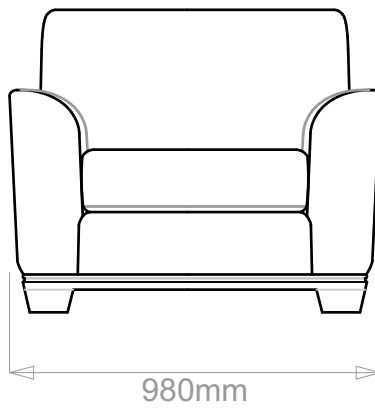

BESPOKE SOFA

LONDON

info@bespokesofalondon.co.uk | www.bespokesofalondon.com

DILLUSIO SOFA

	WIDTH (cm)	DEPTH (cm)	HEIGHT (cm)	SEAT HEIGHT (cm)	PLAIN FABRIC (m)	PATTERN (m)	LEATHER (sqm)
▶ ARMCHAIR	98	90	80	43	6	7.2	9
2-SEATER	170				11	13.2	15.4
2.5-SEATER	190				12	14.4	18
3-SEATER	210				14	16.8	21
3.5-SEATER	240				15	18	22.5

BESPOKE SOFA

LONDON

info@bespokesofalondon.co.uk | www.bespokesofalondon.com

DILLUSIO SOFA

	WIDTH (cm)	DEPTH (cm)	HEIGHT (cm)	SEAT HEIGHT (cm)	PLAIN FABRIC (m)	PATTERN (m)	LEATHER (sqm)
ARMCHAIR	98				6	7.2	9
2-SEATER	170				11	13.2	15.4
2.5-SEATER	190	90	80	43	12	14.4	18
3-SEATER	210				14	16.8	21
3.5-SEATER	240				15	18	22.5

BESPOKE SOFA

LONDON

info@bespokesofalondon.co.uk | www.bespokesofalondon.com

DILLUSIO SOFA

	WIDTH (cm)	DEPTH (cm)	HEIGHT (cm)	SEAT HEIGHT (cm)	PLAIN FABRIC (m)	PATTERN (m)	LEATHER (sqm)
ARMCHAIR	98				6	7.2	9
2-SEATER	170	90	80	43	11	13.2	15.4
2.5-SEATER	190				12	14.4	18
3-SEATER	210				14	16.8	21
3.5-SEATER	240				15	18	22.5

BESPOKE SOFA
LONDON

info@bespokesofalondon.co.uk | www.bespokesofalondon.com

DILLUSIO SOFA

	WIDTH (cm)	DEPTH (cm)	HEIGHT (cm)	SEAT HEIGHT (cm)	PLAIN FABRIC (m)	PATTERN (m)	LEATHER (sqm)
ARMCHAIR	98	90	80	43	6	7.2	9
2-SEATER	170				11	13.2	15.4
2.5-SEATER	190				12	14.4	18
3-SEATER	210				14	16.8	21
3.5-SEATER	240				15	18	22.5