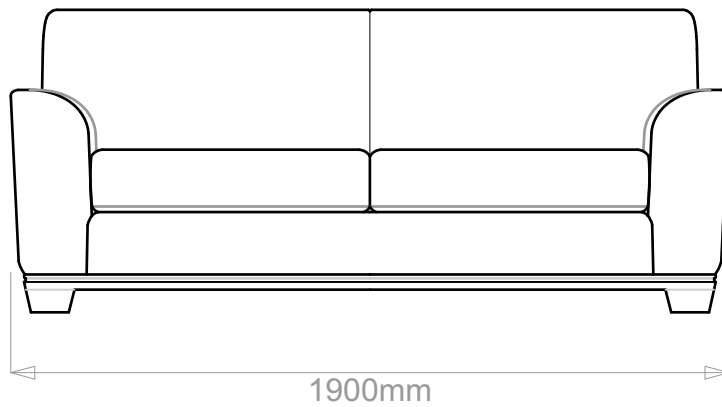

BESPOKE SOFA

LONDON

info@bespokesofalondon.co.uk | www.bespokesofalondon.com

DILLUSIO SOFA

	WIDTH (cm)	DEPTH (cm)	HEIGHT (cm)	SEAT HEIGHT (cm)	PLAIN FABRIC (m)	PATTERN (m)	LEATHER (sqm)
▶ ARMCHAIR	98	90	80	43	6	7.2	9
2-SEATER	170				11	13.2	15.4
2.5-SEATER	190				12	14.4	18
3-SEATER	210				14	16.8	21
3.5-SEATER	240				15	18	22.5

BESPOKE SOFA

LONDON

info@bespokesofalondon.co.uk | www.bespokesofalondon.com

DILLUSIO SOFA

	WIDTH (cm)	DEPTH (cm)	HEIGHT (cm)	SEAT HEIGHT (cm)	PLAIN FABRIC (m)	PATTERN (m)	LEATHER (sqm)
ARMCHAIR	98				6	7.2	9
2-SEATER	170				11	13.2	15.4
2.5-SEATER	190	90	80	43	12	14.4	18
3-SEATER	210				14	16.8	21
3.5-SEATER	240				15	18	22.5

BESPOKE SOFA

LONDON

info@bespokesofalondon.co.uk | www.bespokesofalondon.com

DILLUSIO SOFA

	WIDTH (cm)	DEPTH (cm)	HEIGHT (cm)	SEAT HEIGHT (cm)	PLAIN FABRIC (m)	PATTERN (m)	LEATHER (sqm)
ARMCHAIR	98				6	7.2	9
2-SEATER	170	90	80	43	11	13.2	15.4
2.5-SEATER	190				12	14.4	18
3-SEATER	210				14	16.8	21
3.5-SEATER	240				15	18	22.5

BESPOKE SOFA
LONDON

info@bespokesofalondon.co.uk | www.bespokesofalondon.com

DILLUSIO SOFA

	WIDTH (cm)	DEPTH (cm)	HEIGHT (cm)	SEAT HEIGHT (cm)	PLAIN FABRIC (m)	PATTERN (m)	LEATHER (sqm)
ARMCHAIR	98	90	80	43	6	7.2	9
2-SEATER	170				11	13.2	15.4
2.5-SEATER	190				12	14.4	18
3-SEATER	210				14	16.8	21
3.5-SEATER	240				15	18	22.5