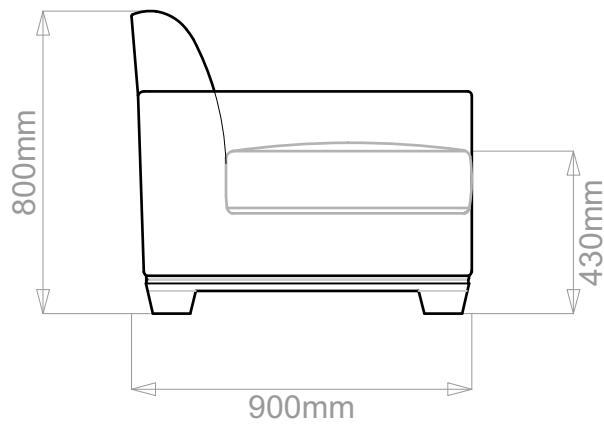

BESPOKE SOFA

LONDON

info@bespokesofalondon.co.uk | www.bespokesofalondon.com

DILLUSIO SOFA

	WIDTH (cm)	DEPTH (cm)	HEIGHT (cm)	SEAT HEIGHT (cm)	PLAIN FABRIC (m)	PATTERN (m)	LEATHER (sqm)
▶ ARMCHAIR	98	90	80	43	6	7.2	9
2-SEATER	170				11	13.2	15.4
2.5-SEATER	190				12	14.4	18
3-SEATER	210				14	16.8	21
3.5-SEATER	240				15	18	22.5

BESPOKE SOFA

LONDON

info@bespokesofalondon.co.uk | www.bespokesofalondon.com

DILLUSIO SOFA

	WIDTH (cm)	DEPTH (cm)	HEIGHT (cm)	SEAT HEIGHT (cm)	PLAIN FABRIC (m)	PATTERN (m)	LEATHER (sqm)
ARMCHAIR	98				6	7.2	9
2-SEATER	170				11	13.2	15.4
2.5-SEATER	190	90	80	43	12	14.4	18
3-SEATER	210				14	16.8	21
3.5-SEATER	240				15	18	22.5

BESPOKE SOFA

LONDON

info@bespokesofalondon.co.uk | www.bespokesofalondon.com

DILLUSIO SOFA

	WIDTH (cm)	DEPTH (cm)	HEIGHT (cm)	SEAT HEIGHT (cm)	PLAIN FABRIC (m)	PATTERN (m)	LEATHER (sqm)
ARMCHAIR	98				6	7.2	9
2-SEATER	170	90	80	43	11	13.2	15.4
2.5-SEATER	190				12	14.4	18
3-SEATER	210				14	16.8	21
3.5-SEATER	240				15	18	22.5

BESPOKE SOFA
LONDON

info@bespokesofalondon.co.uk | www.bespokesofalondon.com

DILLUSIO SOFA

	WIDTH (cm)	DEPTH (cm)	HEIGHT (cm)	SEAT HEIGHT (cm)	PLAIN FABRIC (m)	PATTERN (m)	LEATHER (sqm)
ARMCHAIR	98	90	80	43	6	7.2	9
2-SEATER	170				11	13.2	15.4
2.5-SEATER	190				12	14.4	18
3-SEATER	210				14	16.8	21
3.5-SEATER	240				15	18	22.5