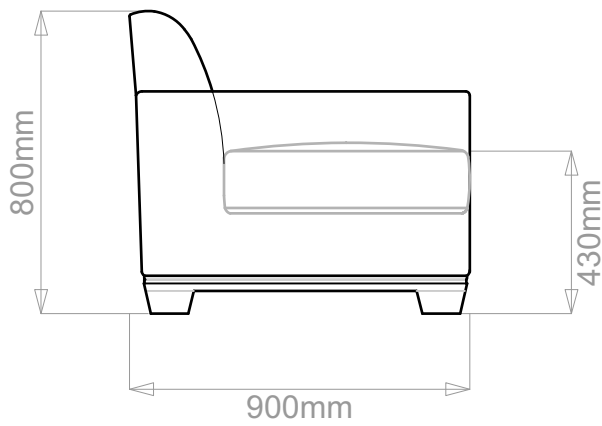

BESPOKE SOFA

LONDON

info@bespokesofalondon.co.uk | www.bespokesofalondon.com

DILLUSIO SOFA

	WIDTH (cm)	DEPTH (cm)	HEIGHT (cm)	SEAT HEIGHT (cm)	PLAIN FABRIC (m)	PATTERN (m)	LEATHER (sqm)
▶ ARMCHAIR	98	90	80	43	6	7.2	9
2-SEATER	170				11	13.2	15.4
2.5-SEATER	190				12	14.4	18
3-SEATER	210				14	16.8	21
3.5-SEATER	240				15	18	22.5

BESPOKE SOFA

LONDON

info@bespokesofalondon.co.uk | www.bespokesofalondon.com

DILLUSIO SOFA

	WIDTH (cm)	DEPTH (cm)	HEIGHT (cm)	SEAT HEIGHT (cm)	PLAIN FABRIC (m)	PATTERN (m)	LEATHER (sqm)
ARMCHAIR	98				6	7.2	9
2-SEATER	170				11	13.2	15.4
2.5-SEATER	190	90	80	43	12	14.4	18
3-SEATER	210				14	16.8	21
3.5-SEATER	240				15	18	22.5

BESPOKE SOFA

LONDON

info@bespokesofalondon.co.uk | www.bespokesofalondon.com

DILLUSIO SOFA

	WIDTH (cm)	DEPTH (cm)	HEIGHT (cm)	SEAT HEIGHT (cm)	PLAIN FABRIC (m)	PATTERN (m)	LEATHER (sqm)
ARMCHAIR	98				6	7.2	9
2-SEATER	170	90	80	43	11	13.2	15.4
2.5-SEATER	190				12	14.4	18
3-SEATER	210				14	16.8	21
3.5-SEATER	240				15	18	22.5

BESPOKE SOFA
LONDON

info@bespokesofalondon.co.uk | www.bespokesofalondon.com

DILLUSIO SOFA

	WIDTH (cm)	DEPTH (cm)	HEIGHT (cm)	SEAT HEIGHT (cm)	PLAIN FABRIC (m)	PATTERN (m)	LEATHER (sqm)
ARMCHAIR	98	90	80	43	6	7.2	9
2-SEATER	170				11	13.2	15.4
2.5-SEATER	190				12	14.4	18
3-SEATER	210				14	16.8	21
3.5-SEATER	240				15	18	22.5