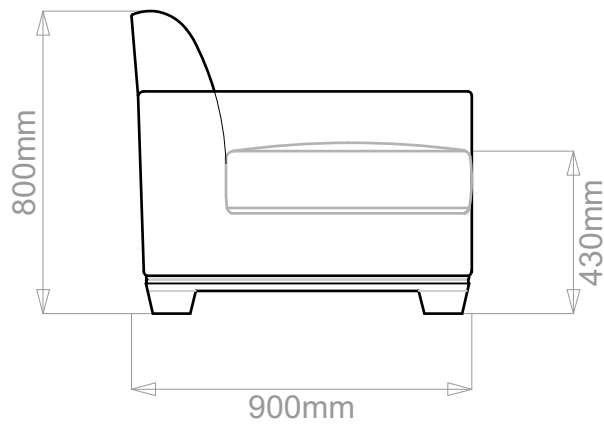

BESPOKE SOFA

LONDON

info@bespokesofalondon.co.uk | www.bespokesofalondon.com

DILLUSIO SOFA

	WIDTH (cm)	DEPTH (cm)	HEIGHT (cm)	SEAT HEIGHT (cm)	PLAIN FABRIC (m)	PATTERN (m)	LEATHER (sqm)
ARMCHAIR	98				6	7.2	9
2-SEATER	170				11	13.2	15.4
2.5-SEATER	190	90	80	43	12	14.4	18
3-SEATER	210				14	16.8	21
3.5-SEATER	240				15	18	22.5

BESPOKE SOFA

LONDON

info@bespokesofalondon.co.uk | www.bespokesofalondon.com

DILLUSIO SOFA

	WIDTH (cm)	DEPTH (cm)	HEIGHT (cm)	SEAT HEIGHT (cm)	PLAIN FABRIC (m)	PATTERN (m)	LEATHER (sqm)
ARMCHAIR	98				6	7.2	9
2-SEATER	170	90	80	43	11	13.2	15.4
2.5-SEATER	190				12	14.4	18
3-SEATER	210				14	16.8	21
3.5-SEATER	240				15	18	22.5

BESPOKE SOFA
LONDON

info@bespokesofalondon.co.uk | www.bespokesofalondon.com

DILLUSIO SOFA

	WIDTH (cm)	DEPTH (cm)	HEIGHT (cm)	SEAT HEIGHT (cm)	PLAIN FABRIC (m)	PATTERN (m)	LEATHER (sqm)
ARMCHAIR	98	90	80	43	6	7.2	9
2-SEATER	170				11	13.2	15.4
2.5-SEATER	190				12	14.4	18
3-SEATER	210				14	16.8	21
3.5-SEATER	240				15	18	22.5

BESPOKE SOFA
LONDON

info@bespokesofalondon.co.uk | www.bespokesofalondon.com

DILLUSIO SOFA

	WIDTH (cm)	DEPTH (cm)	HEIGHT (cm)	SEAT HEIGHT (cm)	PLAIN FABRIC (m)	PATTERN (m)	LEATHER (sqm)
ARMCHAIR	98				6	7.2	9
2-SEATER	170				11	13.2	15.4
2.5-SEATER	190				12	14.4	18
3-SEATER	210				14	16.8	21
3.5-SEATER	240	90	80	43	15	18	22.5