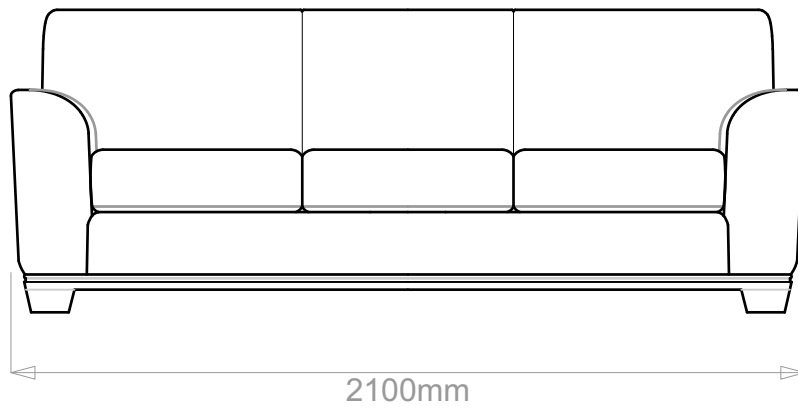

BESPOKE SOFA

LONDON

info@bespokesofalondon.co.uk | www.bespokesofalondon.com

DILLUSIO SOFA

	WIDTH (cm)	DEPTH (cm)	HEIGHT (cm)	SEAT HEIGHT (cm)	PLAIN FABRIC (m)	PATTERN (m)	LEATHER (sqm)
▶ ARMCHAIR	98	90	80	43	6	7.2	9
2-SEATER	170				11	13.2	15.4
2.5-SEATER	190				12	14.4	18
3-SEATER	210				14	16.8	21
3.5-SEATER	240				15	18	22.5

BESPOKE SOFA

LONDON

info@bespokesofalondon.co.uk | www.bespokesofalondon.com

DILLUSIO SOFA

	WIDTH (cm)	DEPTH (cm)	HEIGHT (cm)	SEAT HEIGHT (cm)	PLAIN FABRIC (m)	PATTERN (m)	LEATHER (sqm)
ARMCHAIR	98				6	7.2	9
2-SEATER	170				11	13.2	15.4
2.5-SEATER	190	90	80	43	12	14.4	18
3-SEATER	210				14	16.8	21
3.5-SEATER	240				15	18	22.5

BESPOKE SOFA

LONDON

info@bespokesofalondon.co.uk | www.bespokesofalondon.com

DILLUSIO SOFA

	WIDTH (cm)	DEPTH (cm)	HEIGHT (cm)	SEAT HEIGHT (cm)	PLAIN FABRIC (m)	PATTERN (m)	LEATHER (sqm)
ARMCHAIR	98				6	7.2	9
2-SEATER	170	90	80	43	11	13.2	15.4
2.5-SEATER	190				12	14.4	18
3-SEATER	210				14	16.8	21
3.5-SEATER	240				15	18	22.5

BESPOKE SOFA
LONDON

info@bespokesofalondon.co.uk | www.bespokesofalondon.com

DILLUSIO SOFA

	WIDTH (cm)	DEPTH (cm)	HEIGHT (cm)	SEAT HEIGHT (cm)	PLAIN FABRIC (m)	PATTERN (m)	LEATHER (sqm)
ARMCHAIR	98	90	80	43	6	7.2	9
2-SEATER	170				11	13.2	15.4
2.5-SEATER	190				12	14.4	18
3-SEATER	210				14	16.8	21
3.5-SEATER	240				15	18	22.5