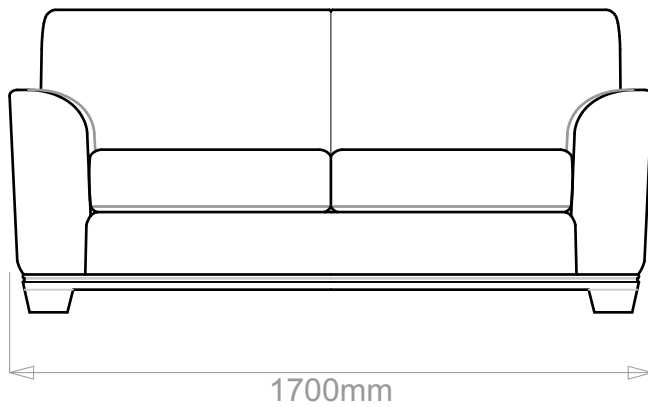

BESPOKE SOFA

LONDON

info@bespokesofalondon.co.uk | www.bespokesofalondon.com

DILLUSIO SOFA

	WIDTH (cm)	DEPTH (cm)	HEIGHT (cm)	SEAT HEIGHT (cm)	PLAIN FABRIC (m)	PATTERN (m)	LEATHER (sqm)
▶ ARMCHAIR	98	90	80	43	6	7.2	9
2-SEATER	170				11	13.2	15.4
2.5-SEATER	190				12	14.4	18
3-SEATER	210				14	16.8	21
3.5-SEATER	240				15	18	22.5

BESPOKE SOFA

LONDON

info@bespokesofalondon.co.uk | www.bespokesofalondon.com

DILLUSIO SOFA

	WIDTH (cm)	DEPTH (cm)	HEIGHT (cm)	SEAT HEIGHT (cm)	PLAIN FABRIC (m)	PATTERN (m)	LEATHER (sqm)
ARMCHAIR	98				6	7.2	9
2-SEATER	170				11	13.2	15.4
2.5-SEATER	190	90	80	43	12	14.4	18
3-SEATER	210				14	16.8	21
3.5-SEATER	240				15	18	22.5

BESPOKE SOFA

LONDON

info@bespokesofalondon.co.uk | www.bespokesofalondon.com

DILLUSIO SOFA

	WIDTH (cm)	DEPTH (cm)	HEIGHT (cm)	SEAT HEIGHT (cm)	PLAIN FABRIC (m)	PATTERN (m)	LEATHER (sqm)
ARMCHAIR	98				6	7.2	9
2-SEATER	170	90	80	43	11	13.2	15.4
2.5-SEATER	190				12	14.4	18
3-SEATER	210				14	16.8	21
3.5-SEATER	240				15	18	22.5

BESPOKE SOFA
LONDON

info@bespokesofalondon.co.uk | www.bespokesofalondon.com

DILLUSIO SOFA

	WIDTH (cm)	DEPTH (cm)	HEIGHT (cm)	SEAT HEIGHT (cm)	PLAIN FABRIC (m)	PATTERN (m)	LEATHER (sqm)
ARMCHAIR	98	90	80	43	6	7.2	9
2-SEATER	170				11	13.2	15.4
2.5-SEATER	190				12	14.4	18
3-SEATER	210				14	16.8	21
3.5-SEATER	240				15	18	22.5