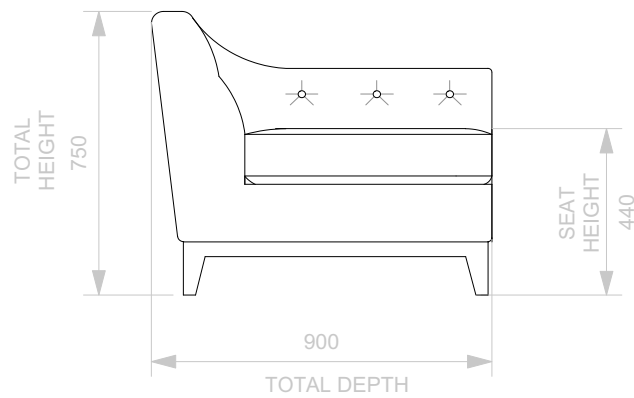

BESPOKE SOFA
LONDON

info@bespokesofalondon.co.uk - www.bespokesofalondon.co.uk

ELLIOT ARMCHAIR

	WIDTH (cm)	DEPTH (cm)	HEIGHT (cm)	SEAT HEIGHT (cm)	PLAIN FABRIC (m)	PATTERN (m)	LEATHER (sqm)
ARMCHAIR	80	90	75	44	6	9	11
2 SEATERS	180						
2.5 SEATERS	220						
3 SEATERS	240						

BESPOKE SOFA

LONDON

info@bespokesofalondon.co.uk - www.bespokesofalondon.co.uk

ELLIOT SOFA

	WIDTH (cm)	DEPTH (cm)	HEIGHT (cm)	SEAT HEIGHT (cm)	PLAIN FABRIC (m)	PATTERN (m)	LEATHER (sqm)
ARMCHAIR	90						
2 SEATERS	180	90	75	44	14	17	20
2.5 SEATERS	220						
3 SEATERS	240						

BESPOKE SOFA

LONDON

info@bespokesofalondon.co.uk - www.bespokesofalondon.co.uk

ELLIOT SOFA

	WIDTH (cm)	DEPTH (cm)	HEIGHT (cm)	SEAT HEIGHT (cm)	PLAIN FABRIC (m)	PATTERN (m)	LEATHER (sqm)
ARMCHAIR	90						
2 SEATERS	180						
2.5 SEATERS	220	90	75	44	18	20	24
3 SEATERS	240						

BESPOKE SOFA

LONDON

info@bespokesofalondon.co.uk - www.bespokesofalondon.co.uk

ELLIOT SOFA

	WIDTH (cm)	DEPTH (cm)	HEIGHT (cm)	SEAT HEIGHT (cm)	PLAIN FABRIC (m)	PATTERN (m)	LEATHER (sqm)
ARMCHAIR	90						
2 SEATERS	180						
2.5 SEATERS	220						
3 SEATERS	240	90	75	44	22	26	30