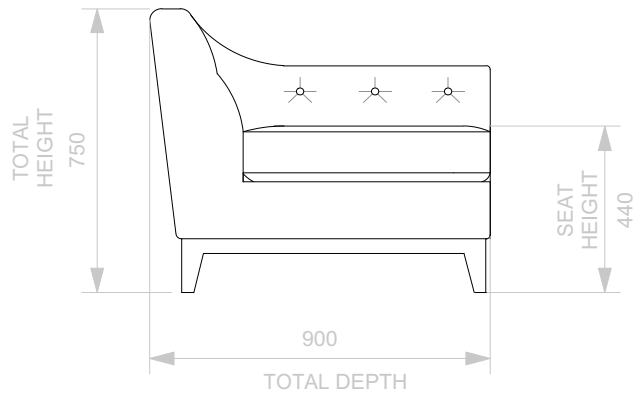

BESPOKE SOFA
LONDON

info@bespokesofalondon.co.uk - www.bespokesofalondon.co.uk

ELLIOT ARMCHAIR

	WIDTH (cm)	DEPTH (cm)	HEIGHT (cm)	SEAT HEIGHT (cm)	PLAIN FABRIC (m)	PATTERN (m)	LEATHER (sqm)
ARMCHAIR	80	90	75	44	6	9	11
2 SEATERS	180						
2.5 SEATERS	220						
3 SEATERS	240						

BESPOKE SOFA

LONDON

info@bespokesofalondon.co.uk - www.bespokesofalondon.co.uk

ELLIOT SOFA

	WIDTH (cm)	DEPTH (cm)	HEIGHT (cm)	SEAT HEIGHT (cm)	PLAIN FABRIC (m)	PATTERN (m)	LEATHER (sqm)
ARMCHAIR	90						
2 SEATERS	180	90	75	44	14	17	20
2.5 SEATERS	220						
3 SEATERS	240						

BESPOKE SOFA

LONDON

info@bespokesofalondon.co.uk - www.bespokesofalondon.co.uk

ELLIOT SOFA

	WIDTH (cm)	DEPTH (cm)	HEIGHT (cm)	SEAT HEIGHT (cm)	PLAIN FABRIC (m)	PATTERN (m)	LEATHER (sqm)
ARMCHAIR	90						
2 SEATERS	180						
2.5 SEATERS	220	90	75	44	18	20	24
3 SEATERS	240						

BESPOKE SOFA

LONDON

info@bespokesofalondon.co.uk - www.bespokesofalondon.co.uk

ELLIOT SOFA

	WIDTH (cm)	DEPTH (cm)	HEIGHT (cm)	SEAT HEIGHT (cm)	PLAIN FABRIC (m)	PATTERN (m)	LEATHER (sqm)
ARMCHAIR	90						
2 SEATERS	180						
2.5 SEATERS	220						
3 SEATERS	240	90	75	44	22	26	30