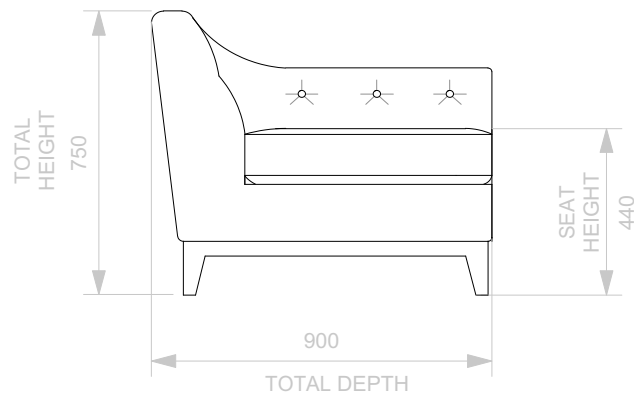

BESPOKE SOFA
LONDON

info@bespokesofalondon.co.uk - www.bespokesofalondon.co.uk

ELLIOT ARMCHAIR

	WIDTH (cm)	DEPTH (cm)	HEIGHT (cm)	SEAT HEIGHT (cm)	PLAIN FABRIC (m)	PATTERN (m)	LEATHER (sqm)
ARMCHAIR	80	90	75	44	6	9	11
2 SEATERS	180						
2.5 SEATERS	220						
3 SEATERS	240						

BESPOKE SOFA

LONDON

info@bespokesofalondon.co.uk - www.bespokesofalondon.co.uk

ELLIOT SOFA

	WIDTH (cm)	DEPTH (cm)	HEIGHT (cm)	SEAT HEIGHT (cm)	PLAIN FABRIC (m)	PATTERN (m)	LEATHER (sqm)
ARMCHAIR	90						
2 SEATERS	180	90	75	44	14	17	20
2.5 SEATERS	220						
3 SEATERS	240						

BESPOKE SOFA

LONDON

info@bespokesofalondon.co.uk - www.bespokesofalondon.co.uk

ELLIOT SOFA

	WIDTH (cm)	DEPTH (cm)	HEIGHT (cm)	SEAT HEIGHT (cm)	PLAIN FABRIC (m)	PATTERN (m)	LEATHER (sqm)
ARMCHAIR	90						
2 SEATERS	180						
2.5 SEATERS	220	90	75	44	18	20	24
3 SEATERS	240						

BESPOKE SOFA

LONDON

info@bespokesofalondon.co.uk - www.bespokesofalondon.co.uk

ELLIOT SOFA

	WIDTH (cm)	DEPTH (cm)	HEIGHT (cm)	SEAT HEIGHT (cm)	PLAIN FABRIC (m)	PATTERN (m)	LEATHER (sqm)
ARMCHAIR	90						
2 SEATERS	180						
2.5 SEATERS	220						
3 SEATERS	240	90	75	44	22	26	30