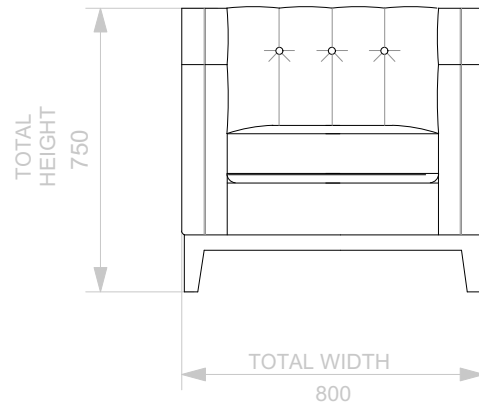

BESPOKE SOFA
LONDON

info@bespokesofalondon.co.uk - www.bespokesofalondon.co.uk

ELLIOT ARMCHAIR

	WIDTH (cm)	DEPTH (cm)	HEIGHT (cm)	SEAT HEIGHT (cm)	PLAIN FABRIC (m)	PATTERN (m)	LEATHER (sqm)
ARMCHAIR	80	90	75	44	6	9	11
2 SEATERS	180						
2.5 SEATERS	220						
3 SEATERS	240						

BESPOKE SOFA

LONDON

info@bespokesofalondon.co.uk - www.bespokesofalondon.co.uk

ELLIOT SOFA

	WIDTH (cm)	DEPTH (cm)	HEIGHT (cm)	SEAT HEIGHT (cm)	PLAIN FABRIC (m)	PATTERN (m)	LEATHER (sqm)
ARMCHAIR	90						
2 SEATERS	180	90	75	44	14	17	20
2.5 SEATERS	220						
3 SEATERS	240						

BESPOKE SOFA

LONDON

info@bespokesofalondon.co.uk - www.bespokesofalondon.co.uk

ELLIOT SOFA

	WIDTH (cm)	DEPTH (cm)	HEIGHT (cm)	SEAT HEIGHT (cm)	PLAIN FABRIC (m)	PATTERN (m)	LEATHER (sqm)
ARMCHAIR	90						
2 SEATERS	180						
2.5 SEATERS	220	90	75	44	18	20	24
3 SEATERS	240						

BESPOKE SOFA

LONDON

info@bespokesofalondon.co.uk - www.bespokesofalondon.co.uk

ELLIOT SOFA

	WIDTH (cm)	DEPTH (cm)	HEIGHT (cm)	SEAT HEIGHT (cm)	PLAIN FABRIC (m)	PATTERN (m)	LEATHER (sqm)
ARMCHAIR	90						
2 SEATERS	180						
2.5 SEATERS	220						
3 SEATERS	240	90	75	44	22	26	30