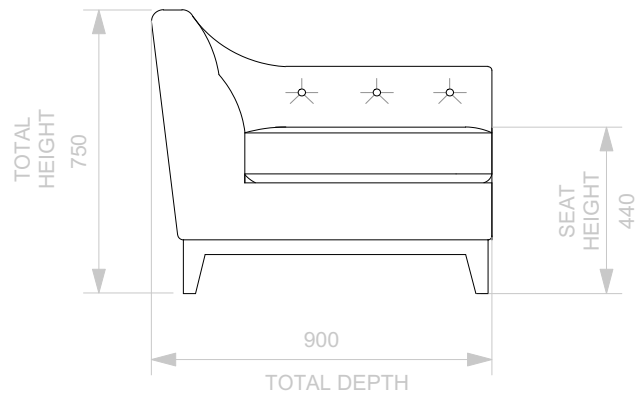

BESPOKE SOFA
LONDON

info@bespokesofalondon.co.uk - www.bespokesofalondon.co.uk

ELLIOT ARMCHAIR

	WIDTH (cm)	DEPTH (cm)	HEIGHT (cm)	SEAT HEIGHT (cm)	PLAIN FABRIC (m)	PATTERN (m)	LEATHER (sqm)
ARMCHAIR	80	90	75	44	6	9	11
2 SEATERS	180						
2.5 SEATERS	220						
3 SEATERS	240						

BESPOKE SOFA

LONDON

info@bespokesofalondon.co.uk - www.bespokesofalondon.co.uk

ELLIOT SOFA

	WIDTH (cm)	DEPTH (cm)	HEIGHT (cm)	SEAT HEIGHT (cm)	PLAIN FABRIC (m)	PATTERN (m)	LEATHER (sqm)
ARMCHAIR	90						
2 SEATERS	180	90	75	44	14	17	20
2.5 SEATERS	220						
3 SEATERS	240						

BESPOKE SOFA

LONDON

info@bespokesofalondon.co.uk - www.bespokesofalondon.co.uk

ELLIOT SOFA

	WIDTH (cm)	DEPTH (cm)	HEIGHT (cm)	SEAT HEIGHT (cm)	PLAIN FABRIC (m)	PATTERN (m)	LEATHER (sqm)
ARMCHAIR	90						
2 SEATERS	180						
2.5 SEATERS	220	90	75	44	18	20	24
3 SEATERS	240						

BESPOKE SOFA

LONDON

info@bespokesofalondon.co.uk - www.bespokesofalondon.co.uk

ELLIOT SOFA

	WIDTH (cm)	DEPTH (cm)	HEIGHT (cm)	SEAT HEIGHT (cm)	PLAIN FABRIC (m)	PATTERN (m)	LEATHER (sqm)
ARMCHAIR	90						
2 SEATERS	180						
2.5 SEATERS	220						
3 SEATERS	240	90	75	44	22	26	30