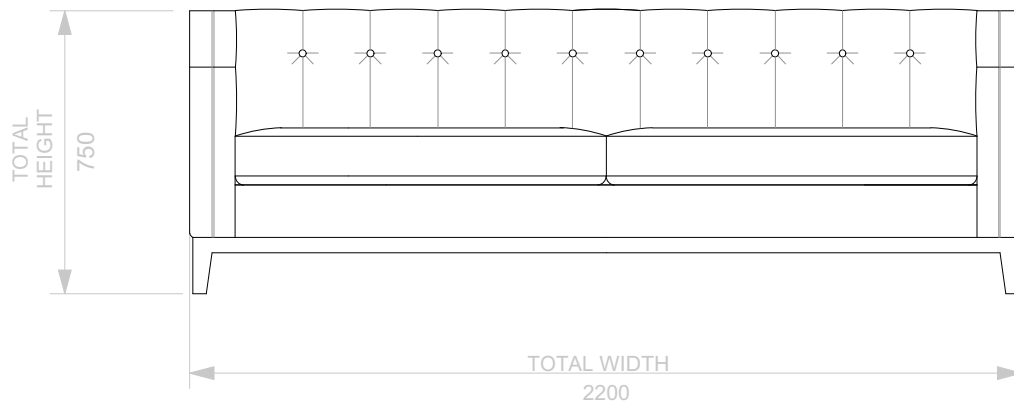

BESPOKE SOFA
LONDON

info@bespokesofalondon.co.uk - www.bespokesofalondon.co.uk

ELLIOT ARMCHAIR

	WIDTH (cm)	DEPTH (cm)	HEIGHT (cm)	SEAT HEIGHT (cm)	PLAIN FABRIC (m)	PATTERN (m)	LEATHER (sqm)
ARMCHAIR	80	90	75	44	6	9	11
2 SEATERS	180						
2.5 SEATERS	220						
3 SEATERS	240						

BESPOKE SOFA

LONDON

info@bespokesofalondon.co.uk - www.bespokesofalondon.co.uk

ELLIOT SOFA

	WIDTH (cm)	DEPTH (cm)	HEIGHT (cm)	SEAT HEIGHT (cm)	PLAIN FABRIC (m)	PATTERN (m)	LEATHER (sqm)
ARMCHAIR	90						
2 SEATERS	180	90	75	44	14	17	20
2.5 SEATERS	220						
3 SEATERS	240						

BESPOKE SOFA

LONDON

info@bespokesofalondon.co.uk - www.bespokesofalondon.co.uk

ELLIOT SOFA

	WIDTH (cm)	DEPTH (cm)	HEIGHT (cm)	SEAT HEIGHT (cm)	PLAIN FABRIC (m)	PATTERN (m)	LEATHER (sqm)
ARMCHAIR	90						
2 SEATERS	180						
2.5 SEATERS	220	90	75	44	18	20	24
3 SEATERS	240						

BESPOKE SOFA

LONDON

info@bespokesofalondon.co.uk - www.bespokesofalondon.co.uk

ELLIOT SOFA

	WIDTH (cm)	DEPTH (cm)	HEIGHT (cm)	SEAT HEIGHT (cm)	PLAIN FABRIC (m)	PATTERN (m)	LEATHER (sqm)
ARMCHAIR	90						
2 SEATERS	180						
2.5 SEATERS	220						
3 SEATERS	240	90	75	44	22	26	30