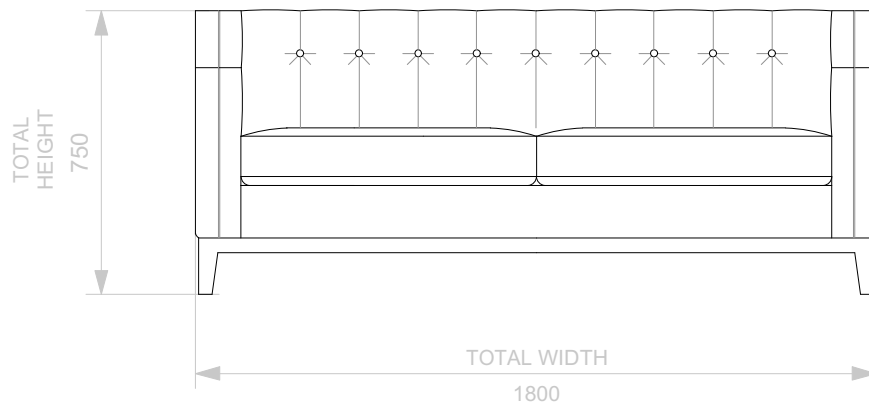

BESPOKE SOFA
LONDON

info@bespokesofalondon.co.uk - www.bespokesofalondon.co.uk

ELLIOT ARMCHAIR

	WIDTH (cm)	DEPTH (cm)	HEIGHT (cm)	SEAT HEIGHT (cm)	PLAIN FABRIC (m)	PATTERN (m)	LEATHER (sqm)
ARMCHAIR	80	90	75	44	6	9	11
2 SEATERS	180						
2.5 SEATERS	220						
3 SEATERS	240						

BESPOKE SOFA

LONDON

info@bespokesofalondon.co.uk - www.bespokesofalondon.co.uk

ELLIOT SOFA

	WIDTH (cm)	DEPTH (cm)	HEIGHT (cm)	SEAT HEIGHT (cm)	PLAIN FABRIC (m)	PATTERN (m)	LEATHER (sqm)
ARMCHAIR	90						
2 SEATERS	180	90	75	44	14	17	20
2.5 SEATERS	220						
3 SEATERS	240						

BESPOKE SOFA

LONDON

info@bespokesofalondon.co.uk - www.bespokesofalondon.co.uk

ELLIOT SOFA

	WIDTH (cm)	DEPTH (cm)	HEIGHT (cm)	SEAT HEIGHT (cm)	PLAIN FABRIC (m)	PATTERN (m)	LEATHER (sqm)
ARMCHAIR	90						
2 SEATERS	180						
2.5 SEATERS	220	90	75	44	18	20	24
3 SEATERS	240						

BESPOKE SOFA

LONDON

info@bespokesofalondon.co.uk - www.bespokesofalondon.co.uk

ELLIOT SOFA

	WIDTH (cm)	DEPTH (cm)	HEIGHT (cm)	SEAT HEIGHT (cm)	PLAIN FABRIC (m)	PATTERN (m)	LEATHER (sqm)
ARMCHAIR	90						
2 SEATERS	180						
2.5 SEATERS	220						
3 SEATERS	240	90	75	44	22	26	30