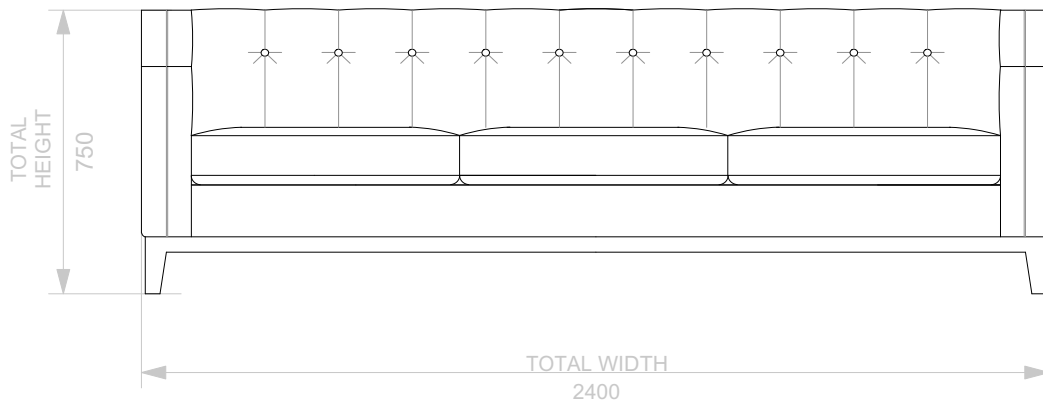

BESPOKE SOFA
LONDON

info@bespokesofalondon.co.uk - www.bespokesofalondon.co.uk

ELLIOT ARMCHAIR

	WIDTH (cm)	DEPTH (cm)	HEIGHT (cm)	SEAT HEIGHT (cm)	PLAIN FABRIC (m)	PATTERN (m)	LEATHER (sqm)
ARMCHAIR	80	90	75	44	6	9	11
2 SEATERS	180						
2.5 SEATERS	220						
3 SEATERS	240						

BESPOKE SOFA

LONDON

info@bespokesofalondon.co.uk - www.bespokesofalondon.co.uk

ELLIOT SOFA

	WIDTH (cm)	DEPTH (cm)	HEIGHT (cm)	SEAT HEIGHT (cm)	PLAIN FABRIC (m)	PATTERN (m)	LEATHER (sqm)
ARMCHAIR	90						
2 SEATERS	180	90	75	44	14	17	20
2.5 SEATERS	220						
3 SEATERS	240						

BESPOKE SOFA

LONDON

info@bespokesofalondon.co.uk - www.bespokesofalondon.co.uk

ELLIOT SOFA

	WIDTH (cm)	DEPTH (cm)	HEIGHT (cm)	SEAT HEIGHT (cm)	PLAIN FABRIC (m)	PATTERN (m)	LEATHER (sqm)
ARMCHAIR	90						
2 SEATERS	180						
2.5 SEATERS	220	90	75	44	18	20	24
3 SEATERS	240						

BESPOKE SOFA

LONDON

info@bespokesofalondon.co.uk - www.bespokesofalondon.co.uk

ELLIOT SOFA

	WIDTH (cm)	DEPTH (cm)	HEIGHT (cm)	SEAT HEIGHT (cm)	PLAIN FABRIC (m)	PATTERN (m)	LEATHER (sqm)
ARMCHAIR	90						
2 SEATERS	180						
2.5 SEATERS	220						
3 SEATERS	240	90	75	44	22	26	30