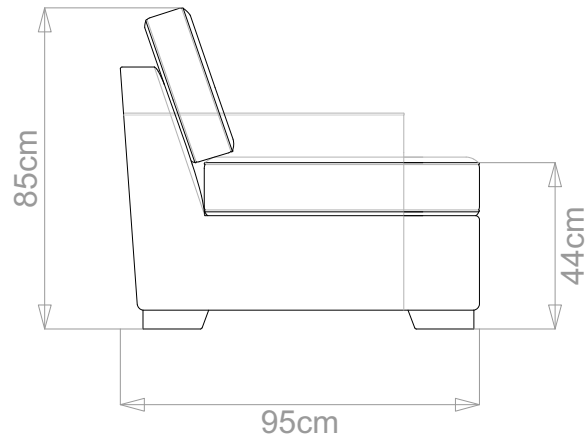

BESPOKE SOFA LONDON

info@bespokesofalondon.co.uk | www.bespokesofalondon.com

FREDRICK SOFA

| | WIDTH (cm) | DEPTH (cm) | HEIGHT (cm) | SEAT HEIGHT (cm) | PLAIN FABRIC (m) | PATTERN (m) | LEATHER (sqm) |
|-----------------|---------------|---------------|----------------|------------------------|---------------------|----------------|------------------|
| ARMCHAIR | 100 | | | | 7 | 8.4 | 9.8 |
| 2-SEATER | 160 | 95 | 85 | 44 | 13 | 15.6 | 18.2 |
| 2.5-SEATER | 180 | | | | 14 | 16.8 | 19.6 |
| 3-SEATER | 220 | | | | 16 | 19.2 | 22.4 |
| 3.5-SEATER | 250 | | | | 17 | 20.4 | 23.8 |

BESPOKE SOFA

LONDON

info@bespokesofalondon.co.uk | www.bespokesofalondon.com

FREDRICK SOFA

| | WIDTH (cm) | DEPTH (cm) | HEIGHT (cm) | SEAT HEIGHT (cm) | PLAIN FABRIC (m) | PATTERN (m) | LEATHER (sqm) |
|-------------------|---------------|---------------|----------------|------------------------|---------------------|----------------|------------------|
| ARMCHAIR | 100 | | | | 7 | 8.4 | 9.8 |
| 2-SEATER | 160 | | | | 13 | 15.6 | 18.2 |
| 2.5-SEATER | 180 | 95 | 85 | 44 | 14 | 16.8 | 19.6 |
| 3-SEATER | 220 | | | | 16 | 19.2 | 22.4 |
| 3.5-SEATER | 250 | | | | 17 | 20.4 | 23.8 |

BESPOKE SOFA LONDON

info@bespokesofalondon.co.uk | www.bespokesofalondon.com

FREDRICK SOFA

| | WIDTH (cm) | DEPTH (cm) | HEIGHT (cm) | SEAT HEIGHT (cm) | PLAIN FABRIC (m) | PATTERN (m) | LEATHER (sqm) |
|-----------------|---------------|---------------|----------------|------------------------|---------------------|----------------|------------------|
| ARMCHAIR | 100 | 95 | 85 | 44 | 7 | 8.4 | 9.8 |
| 2-SEATER | 160 | | | | 13 | 15.6 | 18.2 |
| 2.5-SEATER | 180 | | | | 14 | 16.8 | 19.6 |
| 3-SEATER | 220 | | | | 16 | 19.2 | 22.4 |
| 3.5-SEATER | 250 | | | | 17 | 20.4 | 23.8 |