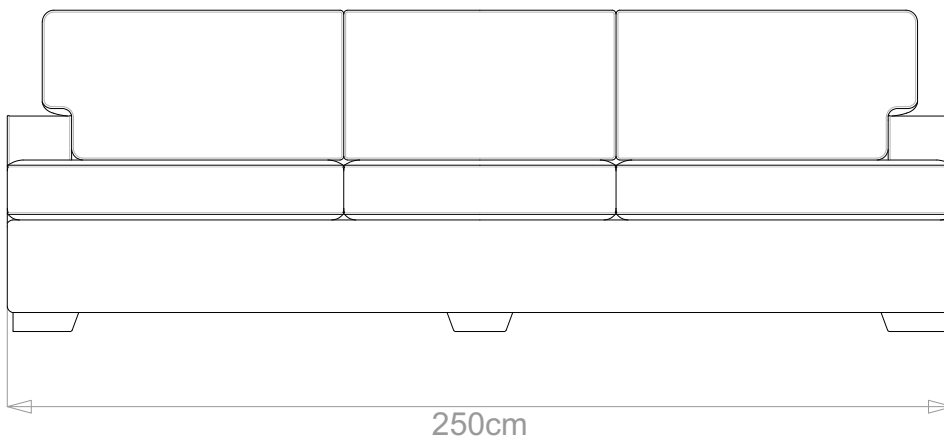

BESPOKE SOFA

LONDON

info@bespokesofalondon.co.uk | www.bespokesofalondon.com

FREDRICK SOFA

| | WIDTH (cm) | DEPTH (cm) | HEIGHT (cm) | SEAT HEIGHT (cm) | PLAIN FABRIC (m) | PATTERN (m) | LEATHER (sqm) |
|-------------------|---------------|---------------|----------------|------------------------|---------------------|----------------|------------------|
| ARMCHAIR | 100 | | | | 7 | 8.4 | 9.8 |
| 2-SEATER | 160 | | | | 13 | 15.6 | 18.2 |
| 2.5-SEATER | 180 | 95 | 85 | 44 | 14 | 16.8 | 19.6 |
| 3-SEATER | 220 | | | | 16 | 19.2 | 22.4 |
| 3.5-SEATER | 250 | | | | 17 | 20.4 | 23.8 |

BESPOKE SOFA LONDON

info@bespokesofalondon.co.uk | www.bespokesofalondon.com

FREDRICK SOFA

| | WIDTH (cm) | DEPTH (cm) | HEIGHT (cm) | SEAT HEIGHT (cm) | PLAIN FABRIC (m) | PATTERN (m) | LEATHER (sqm) |
|-----------------|---------------|---------------|----------------|------------------------|---------------------|----------------|------------------|
| ARMCHAIR | 100 | 95 | 85 | 44 | 7 | 8.4 | 9.8 |
| 2-SEATER | 160 | | | | 13 | 15.6 | 18.2 |
| 2.5-SEATER | 180 | | | | 14 | 16.8 | 19.6 |
| 3-SEATER | 220 | | | | 16 | 19.2 | 22.4 |
| 3.5-SEATER | 250 | | | | 17 | 20.4 | 23.8 |

BESPOKE SOFA LONDON

info@bespokesofalondon.co.uk | www.bespokesofalondon.com

FREDRICK SOFA

| | WIDTH (cm) | DEPTH (cm) | HEIGHT (cm) | SEAT HEIGHT (cm) | PLAIN FABRIC (m) | PATTERN (m) | LEATHER (sqm) |
|------------|---------------|---------------|----------------|------------------------|---------------------|----------------|------------------|
| ARMCHAIR | 100 | | | | 7 | 8.4 | 9.8 |
| 2-SEATER | 160 | | | | 13 | 15.6 | 18.2 |
| 2.5-SEATER | 180 | | | | 14 | 16.8 | 19.6 |
| 3-SEATER | 220 | | | | 16 | 19.2 | 22.4 |
| 3.5-SEATER | 250 | | | | 95 | 85 | 44 |