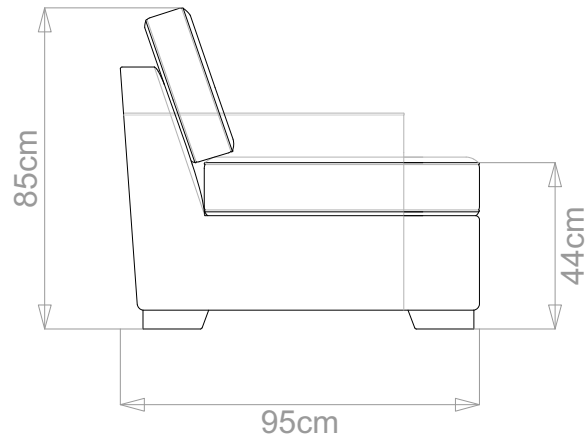

BESPOKE SOFA LONDON

info@bespokesofalondon.co.uk | www.bespokesofalondon.com

FREDRICK SOFA

| | WIDTH (cm) | DEPTH (cm) | HEIGHT (cm) | SEAT HEIGHT (cm) | PLAIN FABRIC (m) | PATTERN (m) | LEATHER (sqm) |
|------------|---------------|---------------|----------------|------------------------|---------------------|----------------|------------------|
| ARMCHAIR | 100 | 95 | 85 | 44 | 7 | 8.4 | 9.8 |
| 2-SEATER | 160 | | | | 13 | 15.6 | 18.2 |
| 2.5-SEATER | 180 | | | | 14 | 16.8 | 19.6 |
| 3-SEATER | 220 | | | | 16 | 19.2 | 22.4 |
| 3.5-SEATER | 250 | | | | 17 | 20.4 | 23.8 |

BESPOKE SOFA LONDON

info@bespokesofalondon.co.uk | www.bespokesofalondon.com

FREDRICK SOFA

| | WIDTH (cm) | DEPTH (cm) | HEIGHT (cm) | SEAT HEIGHT (cm) | PLAIN FABRIC (m) | PATTERN (m) | LEATHER (sqm) |
|-----------------|---------------|---------------|----------------|------------------------|---------------------|----------------|------------------|
| ARMCHAIR | 100 | | | | 7 | 8.4 | 9.8 |
| 2-SEATER | 160 | 95 | 85 | 44 | 13 | 15.6 | 18.2 |
| 2.5-SEATER | 180 | | | | 14 | 16.8 | 19.6 |
| 3-SEATER | 220 | | | | 16 | 19.2 | 22.4 |
| 3.5-SEATER | 250 | | | | 17 | 20.4 | 23.8 |

BESPOKE SOFA

LONDON

info@bespokesofalondon.co.uk | www.bespokesofalondon.com

FREDRICK SOFA

| | WIDTH (cm) | DEPTH (cm) | HEIGHT (cm) | SEAT HEIGHT (cm) | PLAIN FABRIC (m) | PATTERN (m) | LEATHER (sqm) |
|-------------------|---------------|---------------|----------------|------------------------|---------------------|----------------|------------------|
| ARMCHAIR | 100 | | | | 7 | 8.4 | 9.8 |
| 2-SEATER | 160 | | | | 13 | 15.6 | 18.2 |
| 2.5-SEATER | 180 | 95 | 85 | 44 | 14 | 16.8 | 19.6 |
| 3-SEATER | 220 | | | | 16 | 19.2 | 22.4 |
| 3.5-SEATER | 250 | | | | 17 | 20.4 | 23.8 |