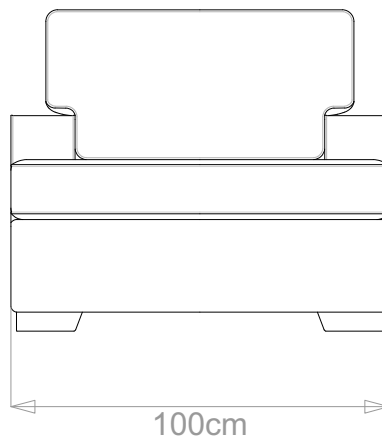

BESPOKE SOFA LONDON

info@bespokesofalondon.co.uk | www.bespokesofalondon.com

FREDRICK SOFA

| | WIDTH (cm) | DEPTH (cm) | HEIGHT (cm) | SEAT HEIGHT (cm) | PLAIN FABRIC (m) | PATTERN (m) | LEATHER (sqm) |
|------------|---------------|---------------|----------------|------------------------|---------------------|----------------|------------------|
| ARMCHAIR | 100 | 95 | 85 | 44 | 7 | 8.4 | 9.8 |
| 2-SEATER | 160 | | | | 13 | 15.6 | 18.2 |
| 2.5-SEATER | 180 | | | | 14 | 16.8 | 19.6 |
| 3-SEATER | 220 | | | | 16 | 19.2 | 22.4 |
| 3.5-SEATER | 250 | | | | 17 | 20.4 | 23.8 |

BESPOKE SOFA LONDON

info@bespokesofalondon.co.uk | www.bespokesofalondon.com

FREDRICK SOFA

| | WIDTH (cm) | DEPTH (cm) | HEIGHT (cm) | SEAT HEIGHT (cm) | PLAIN FABRIC (m) | PATTERN (m) | LEATHER (sqm) |
|-----------------|---------------|---------------|----------------|------------------------|---------------------|----------------|------------------|
| ARMCHAIR | 100 | | | | 7 | 8.4 | 9.8 |
| 2-SEATER | 160 | 95 | 85 | 44 | 13 | 15.6 | 18.2 |
| 2.5-SEATER | 180 | | | | 14 | 16.8 | 19.6 |
| 3-SEATER | 220 | | | | 16 | 19.2 | 22.4 |
| 3.5-SEATER | 250 | | | | 17 | 20.4 | 23.8 |

BESPOKE SOFA

LONDON

info@bespokesofalondon.co.uk | www.bespokesofalondon.com

FREDRICK SOFA

| | WIDTH (cm) | DEPTH (cm) | HEIGHT (cm) | SEAT HEIGHT (cm) | PLAIN FABRIC (m) | PATTERN (m) | LEATHER (sqm) |
|-------------------|---------------|---------------|----------------|------------------------|---------------------|----------------|------------------|
| ARMCHAIR | 100 | | | | 7 | 8.4 | 9.8 |
| 2-SEATER | 160 | | | | 13 | 15.6 | 18.2 |
| 2.5-SEATER | 180 | 95 | 85 | 44 | 14 | 16.8 | 19.6 |
| 3-SEATER | 220 | | | | 16 | 19.2 | 22.4 |
| 3.5-SEATER | 250 | | | | 17 | 20.4 | 23.8 |