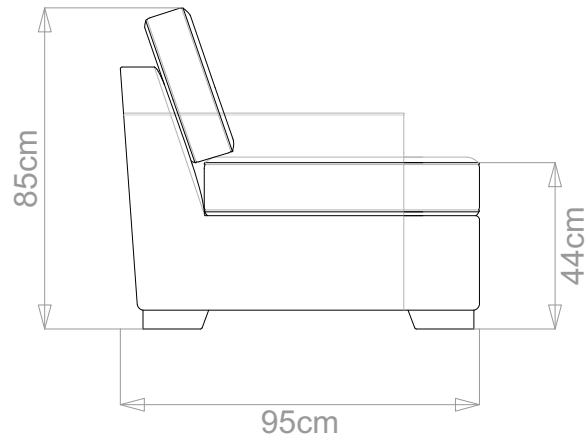

BESPOKE SOFA

LONDON

info@bespokesofalondon.co.uk | www.bespokesofalondon.com

FREDRICK SOFA

| | WIDTH (cm) | DEPTH (cm) | HEIGHT (cm) | SEAT HEIGHT (cm) | PLAIN FABRIC (m) | PATTERN (m) | LEATHER (sqm) |
|-------------------|---------------|---------------|----------------|------------------------|---------------------|----------------|------------------|
| ARMCHAIR | 100 | | | | 7 | 8.4 | 9.8 |
| 2-SEATER | 160 | | | | 13 | 15.6 | 18.2 |
| 2.5-SEATER | 180 | 95 | 85 | 44 | 14 | 16.8 | 19.6 |
| 3-SEATER | 220 | | | | 16 | 19.2 | 22.4 |
| 3.5-SEATER | 250 | | | | 17 | 20.4 | 23.8 |

BESPOKE SOFA LONDON

info@bespokesofalondon.co.uk | www.bespokesofalondon.com

FREDRICK SOFA

| | WIDTH (cm) | DEPTH (cm) | HEIGHT (cm) | SEAT HEIGHT (cm) | PLAIN FABRIC (m) | PATTERN (m) | LEATHER (sqm) |
|-----------------|---------------|---------------|----------------|------------------------|---------------------|----------------|------------------|
| ARMCHAIR | 100 | 95 | 85 | 44 | 7 | 8.4 | 9.8 |
| 2-SEATER | 160 | | | | 13 | 15.6 | 18.2 |
| 2.5-SEATER | 180 | | | | 14 | 16.8 | 19.6 |
| 3-SEATER | 220 | | | | 16 | 19.2 | 22.4 |
| 3.5-SEATER | 250 | | | | 17 | 20.4 | 23.8 |

BESPOKE SOFA LONDON

info@bespokesofalondon.co.uk | www.bespokesofalondon.com

FREDRICK SOFA

| | WIDTH (cm) | DEPTH (cm) | HEIGHT (cm) | SEAT HEIGHT (cm) | PLAIN FABRIC (m) | PATTERN (m) | LEATHER (sqm) |
|------------|---------------|---------------|----------------|------------------------|---------------------|----------------|------------------|
| ARMCHAIR | 100 | | | | 7 | 8.4 | 9.8 |
| 2-SEATER | 160 | | | | 13 | 15.6 | 18.2 |
| 2.5-SEATER | 180 | | | | 14 | 16.8 | 19.6 |
| 3-SEATER | 220 | | | | 16 | 19.2 | 22.4 |
| 3.5-SEATER | 250 | | | | 95 | 85 | 44 |