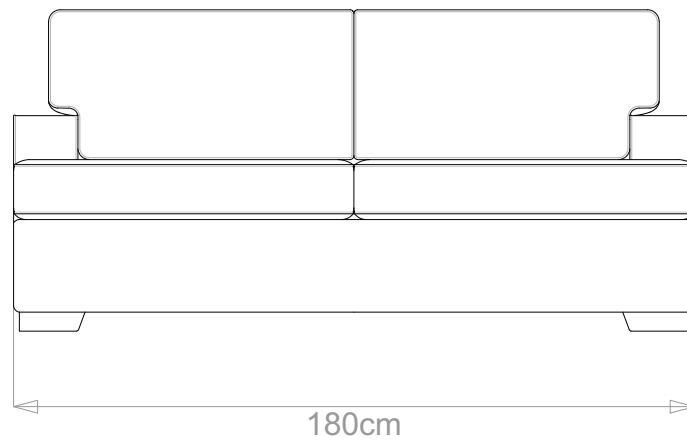

BESPOKE SOFA LONDON

info@bespokesofalondon.co.uk | www.bespokesofalondon.com

FREDRICK SOFA

| | WIDTH (cm) | DEPTH (cm) | HEIGHT (cm) | SEAT HEIGHT (cm) | PLAIN FABRIC (m) | PATTERN (m) | LEATHER (sqm) |
|------------|---------------|---------------|----------------|------------------------|---------------------|----------------|------------------|
| ARMCHAIR | 100 | 95 | 85 | 44 | 7 | 8.4 | 9.8 |
| 2-SEATER | 160 | | | | 13 | 15.6 | 18.2 |
| 2.5-SEATER | 180 | | | | 14 | 16.8 | 19.6 |
| 3-SEATER | 220 | | | | 16 | 19.2 | 22.4 |
| 3.5-SEATER | 250 | | | | 17 | 20.4 | 23.8 |

BESPOKE SOFA LONDON

info@bespokesofalondon.co.uk | www.bespokesofalondon.com

FREDRICK SOFA

| | WIDTH (cm) | DEPTH (cm) | HEIGHT (cm) | SEAT HEIGHT (cm) | PLAIN FABRIC (m) | PATTERN (m) | LEATHER (sqm) |
|-----------------|---------------|---------------|----------------|------------------------|---------------------|----------------|------------------|
| ARMCHAIR | 100 | | | | 7 | 8.4 | 9.8 |
| 2-SEATER | 160 | 95 | 85 | 44 | 13 | 15.6 | 18.2 |
| 2.5-SEATER | 180 | | | | 14 | 16.8 | 19.6 |
| 3-SEATER | 220 | | | | 16 | 19.2 | 22.4 |
| 3.5-SEATER | 250 | | | | 17 | 20.4 | 23.8 |

BESPOKE SOFA

LONDON

info@bespokesofalondon.co.uk | www.bespokesofalondon.com

FREDRICK SOFA

| | WIDTH (cm) | DEPTH (cm) | HEIGHT (cm) | SEAT HEIGHT (cm) | PLAIN FABRIC (m) | PATTERN (m) | LEATHER (sqm) |
|-------------------|---------------|---------------|----------------|------------------------|---------------------|----------------|------------------|
| ARMCHAIR | 100 | | | | 7 | 8.4 | 9.8 |
| 2-SEATER | 160 | | | | 13 | 15.6 | 18.2 |
| 2.5-SEATER | 180 | 95 | 85 | 44 | 14 | 16.8 | 19.6 |
| 3-SEATER | 220 | | | | 16 | 19.2 | 22.4 |
| 3.5-SEATER | 250 | | | | 17 | 20.4 | 23.8 |