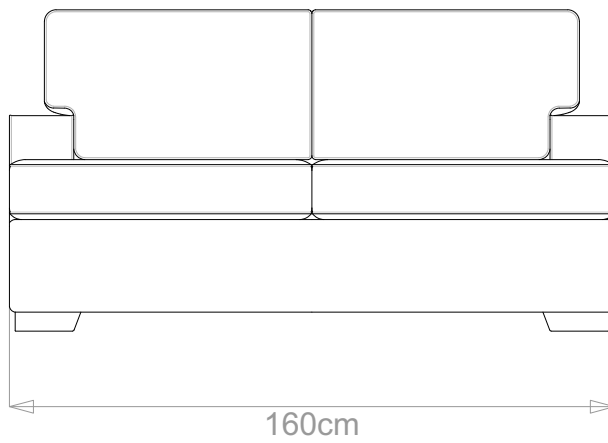

BESPOKE SOFA LONDON

info@bespokesofalondon.co.uk | www.bespokesofalondon.com

FREDRICK SOFA

| | WIDTH (cm) | DEPTH (cm) | HEIGHT (cm) | SEAT HEIGHT (cm) | PLAIN FABRIC (m) | PATTERN (m) | LEATHER (sqm) |
|------------|---------------|---------------|----------------|------------------------|---------------------|----------------|------------------|
| ARMCHAIR | 100 | 95 | 85 | 44 | 7 | 8.4 | 9.8 |
| 2-SEATER | 160 | | | | 13 | 15.6 | 18.2 |
| 2.5-SEATER | 180 | | | | 14 | 16.8 | 19.6 |
| 3-SEATER | 220 | | | | 16 | 19.2 | 22.4 |
| 3.5-SEATER | 250 | | | | 17 | 20.4 | 23.8 |

BESPOKE SOFA LONDON

info@bespokesofalondon.co.uk | www.bespokesofalondon.com

FREDRICK SOFA

| | WIDTH (cm) | DEPTH (cm) | HEIGHT (cm) | SEAT HEIGHT (cm) | PLAIN FABRIC (m) | PATTERN (m) | LEATHER (sqm) |
|-----------------|---------------|---------------|----------------|------------------------|---------------------|----------------|------------------|
| ARMCHAIR | 100 | | | | 7 | 8.4 | 9.8 |
| 2-SEATER | 160 | 95 | 85 | 44 | 13 | 15.6 | 18.2 |
| 2.5-SEATER | 180 | | | | 14 | 16.8 | 19.6 |
| 3-SEATER | 220 | | | | 16 | 19.2 | 22.4 |
| 3.5-SEATER | 250 | | | | 17 | 20.4 | 23.8 |

BESPOKE SOFA

LONDON

info@bespokesofalondon.co.uk | www.bespokesofalondon.com

FREDRICK SOFA

| | WIDTH (cm) | DEPTH (cm) | HEIGHT (cm) | SEAT HEIGHT (cm) | PLAIN FABRIC (m) | PATTERN (m) | LEATHER (sqm) |
|-------------------|---------------|---------------|----------------|------------------------|---------------------|----------------|------------------|
| ARMCHAIR | 100 | | | | 7 | 8.4 | 9.8 |
| 2-SEATER | 160 | | | | 13 | 15.6 | 18.2 |
| 2.5-SEATER | 180 | 95 | 85 | 44 | 14 | 16.8 | 19.6 |
| 3-SEATER | 220 | | | | 16 | 19.2 | 22.4 |
| 3.5-SEATER | 250 | | | | 17 | 20.4 | 23.8 |