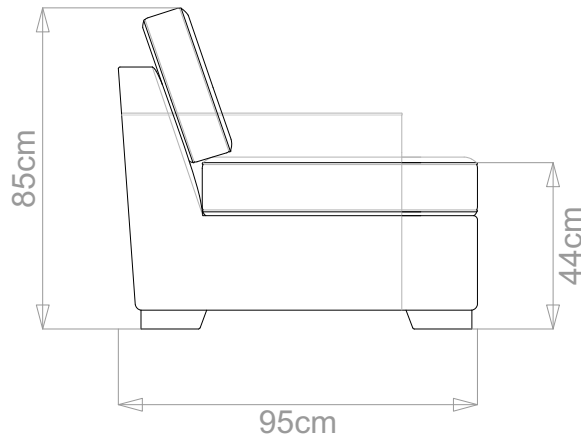

BESPOKE SOFA LONDON

info@bespokesofalondon.co.uk | www.bespokesofalondon.com

FREDRICK SOFA

| | WIDTH (cm) | DEPTH (cm) | HEIGHT (cm) | SEAT HEIGHT (cm) | PLAIN FABRIC (m) | PATTERN (m) | LEATHER (sqm) |
|------------|---------------|---------------|----------------|------------------------|---------------------|----------------|------------------|
| ARMCHAIR | 100 | 95 | 85 | 44 | 7 | 8.4 | 9.8 |
| 2-SEATER | 160 | | | | 13 | 15.6 | 18.2 |
| 2.5-SEATER | 180 | | | | 14 | 16.8 | 19.6 |
| 3-SEATER | 220 | | | | 16 | 19.2 | 22.4 |
| 3.5-SEATER | 250 | | | | 17 | 20.4 | 23.8 |

BESPOKE SOFA LONDON

info@bespokesofalondon.co.uk | www.bespokesofalondon.com

FREDRICK SOFA

| | WIDTH (cm) | DEPTH (cm) | HEIGHT (cm) | SEAT HEIGHT (cm) | PLAIN FABRIC (m) | PATTERN (m) | LEATHER (sqm) |
|-----------------|---------------|---------------|----------------|------------------------|---------------------|----------------|------------------|
| ARMCHAIR | 100 | | | | 7 | 8.4 | 9.8 |
| 2-SEATER | 160 | 95 | 85 | 44 | 13 | 15.6 | 18.2 |
| 2.5-SEATER | 180 | | | | 14 | 16.8 | 19.6 |
| 3-SEATER | 220 | | | | 16 | 19.2 | 22.4 |
| 3.5-SEATER | 250 | | | | 17 | 20.4 | 23.8 |

BESPOKE SOFA

LONDON

info@bespokesofalondon.co.uk | www.bespokesofalondon.com

FREDRICK SOFA

| | WIDTH (cm) | DEPTH (cm) | HEIGHT (cm) | SEAT HEIGHT (cm) | PLAIN FABRIC (m) | PATTERN (m) | LEATHER (sqm) |
|-------------------|---------------|---------------|----------------|------------------------|---------------------|----------------|------------------|
| ARMCHAIR | 100 | | | | 7 | 8.4 | 9.8 |
| 2-SEATER | 160 | | | | 13 | 15.6 | 18.2 |
| 2.5-SEATER | 180 | 95 | 85 | 44 | 14 | 16.8 | 19.6 |
| 3-SEATER | 220 | | | | 16 | 19.2 | 22.4 |
| 3.5-SEATER | 250 | | | | 17 | 20.4 | 23.8 |