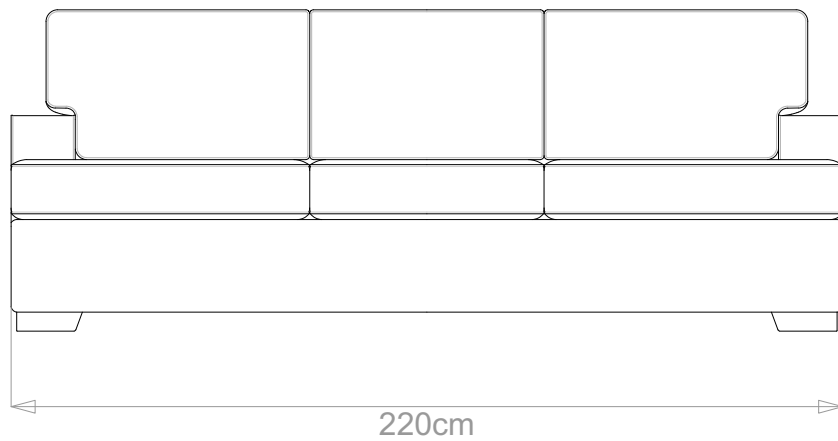

BESPOKE SOFA LONDON

info@bespokesofalondon.co.uk | www.bespokesofalondon.com

FREDRICK SOFA

| | WIDTH (cm) | DEPTH (cm) | HEIGHT (cm) | SEAT HEIGHT (cm) | PLAIN FABRIC (m) | PATTERN (m) | LEATHER (sqm) |
|-----------------|---------------|---------------|----------------|------------------------|---------------------|----------------|------------------|
| ARMCHAIR | 100 | | | | 7 | 8.4 | 9.8 |
| 2-SEATER | 160 | 95 | 85 | 44 | 13 | 15.6 | 18.2 |
| 2.5-SEATER | 180 | | | | 14 | 16.8 | 19.6 |
| 3-SEATER | 220 | | | | 16 | 19.2 | 22.4 |
| 3.5-SEATER | 250 | | | | 17 | 20.4 | 23.8 |

BESPOKE SOFA

LONDON

info@bespokesofalondon.co.uk | www.bespokesofalondon.com

FREDRICK SOFA

| | WIDTH (cm) | DEPTH (cm) | HEIGHT (cm) | SEAT HEIGHT (cm) | PLAIN FABRIC (m) | PATTERN (m) | LEATHER (sqm) |
|-------------------|---------------|---------------|----------------|------------------------|---------------------|----------------|------------------|
| ARMCHAIR | 100 | | | | 7 | 8.4 | 9.8 |
| 2-SEATER | 160 | | | | 13 | 15.6 | 18.2 |
| 2.5-SEATER | 180 | 95 | 85 | 44 | 14 | 16.8 | 19.6 |
| 3-SEATER | 220 | | | | 16 | 19.2 | 22.4 |
| 3.5-SEATER | 250 | | | | 17 | 20.4 | 23.8 |

BESPOKE SOFA LONDON

info@bespokesofalondon.co.uk | www.bespokesofalondon.com

FREDRICK SOFA

| | WIDTH (cm) | DEPTH (cm) | HEIGHT (cm) | SEAT HEIGHT (cm) | PLAIN FABRIC (m) | PATTERN (m) | LEATHER (sqm) |
|-----------------|---------------|---------------|----------------|------------------------|---------------------|----------------|------------------|
| ARMCHAIR | 100 | 95 | 85 | 44 | 7 | 8.4 | 9.8 |
| 2-SEATER | 160 | | | | 13 | 15.6 | 18.2 |
| 2.5-SEATER | 180 | | | | 14 | 16.8 | 19.6 |
| 3-SEATER | 220 | | | | 16 | 19.2 | 22.4 |
| 3.5-SEATER | 250 | | | | 17 | 20.4 | 23.8 |