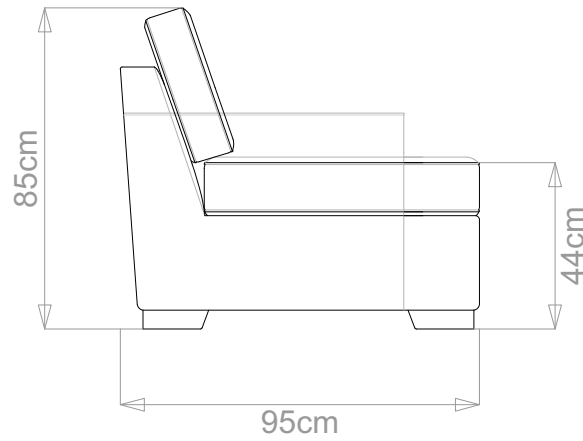

BESPOKE SOFA LONDON

info@bespokesofalondon.co.uk | www.bespokesofalondon.com

FREDRICK SOFA

| | WIDTH (cm) | DEPTH (cm) | HEIGHT (cm) | SEAT HEIGHT (cm) | PLAIN FABRIC (m) | PATTERN (m) | LEATHER (sqm) |
|------------|---------------|---------------|----------------|------------------------|---------------------|----------------|------------------|
| ARMCHAIR | 100 | 95 | 85 | 44 | 7 | 8.4 | 9.8 |
| 2-SEATER | 160 | | | | 13 | 15.6 | 18.2 |
| 2.5-SEATER | 180 | | | | 14 | 16.8 | 19.6 |
| 3-SEATER | 220 | | | | 16 | 19.2 | 22.4 |
| 3.5-SEATER | 250 | | | | 17 | 20.4 | 23.8 |

BESPOKE SOFA LONDON

info@bespokesofalondon.co.uk | www.bespokesofalondon.com

FREDRICK SOFA

| | WIDTH (cm) | DEPTH (cm) | HEIGHT (cm) | SEAT HEIGHT (cm) | PLAIN FABRIC (m) | PATTERN (m) | LEATHER (sqm) |
|-----------------|---------------|---------------|----------------|------------------------|---------------------|----------------|------------------|
| ARMCHAIR | 100 | | | | 7 | 8.4 | 9.8 |
| 2-SEATER | 160 | 95 | 85 | 44 | 13 | 15.6 | 18.2 |
| 2.5-SEATER | 180 | | | | 14 | 16.8 | 19.6 |
| 3-SEATER | 220 | | | | 16 | 19.2 | 22.4 |
| 3.5-SEATER | 250 | | | | 17 | 20.4 | 23.8 |

BESPOKE SOFA

LONDON

info@bespokesofalondon.co.uk | www.bespokesofalondon.com

FREDRICK SOFA

| | WIDTH (cm) | DEPTH (cm) | HEIGHT (cm) | SEAT HEIGHT (cm) | PLAIN FABRIC (m) | PATTERN (m) | LEATHER (sqm) |
|-------------------|---------------|---------------|----------------|------------------------|---------------------|----------------|------------------|
| ARMCHAIR | 100 | | | | 7 | 8.4 | 9.8 |
| 2-SEATER | 160 | | | | 13 | 15.6 | 18.2 |
| 2.5-SEATER | 180 | 95 | 85 | 44 | 14 | 16.8 | 19.6 |
| 3-SEATER | 220 | | | | 16 | 19.2 | 22.4 |
| 3.5-SEATER | 250 | | | | 17 | 20.4 | 23.8 |