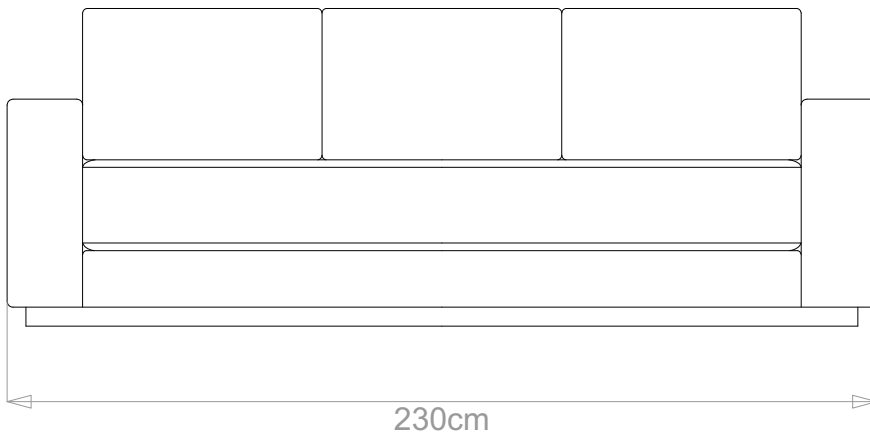

## GEORGIA J SOFA

	WIDTH (cm)	DEPTH (cm)	HEIGHT (cm)	SEAT HEIGHT (cm)	PLAIN FABRIC (m)	PATTERN (m)	LEATHER (sqm)
ARMCHAIR	110				8	9.6	11.2
<b>2-SEATER</b>	<b>190</b>	<b>100</b>	<b>84</b>	<b>42</b>	<b>12</b>	<b>14.4</b>	<b>16.8</b>
2.5-SEATER	210				13	15.6	18.2
3-SEATER	230				14	16.8	19.6
3.5-SEATER	260				16	19.2	26.1

BESPOKE SOFA  
LONDON

info@bespokesofalondon.co.uk | www.bespokesofalondon.com

GEORGIA J SOFA

	WIDTH (cm)	DEPTH (cm)	HEIGHT (cm)	SEAT HEIGHT (cm)	PLAIN FABRIC (m)	PATTERN (m)	LEATHER (sqm)
ARMCHAIR	110				8	9.6	11.2
2-SEATER	190				12	14.4	16.8
<b>2.5-SEATER</b>	<b>210</b>	<b>100</b>	<b>84</b>	<b>42</b>	<b>13</b>	<b>15.6</b>	<b>18.2</b>
3-SEATER	230				14	16.8	19.6
3.5-SEATER	260				16	19.2	26.1

## GEORGIA J SOFA

	WIDTH (cm)	DEPTH (cm)	HEIGHT (cm)	SEAT HEIGHT (cm)	PLAIN FABRIC (m)	PATTERN (m)	LEATHER (sqm)
ARMCHAIR	110	100	84	42	8	9.6	11.2
2-SEATER	190				12	14.4	16.8
2.5-SEATER	210				13	15.6	18.2
<b>3-SEATER</b>	<b>230</b>				<b>16.8</b>	<b>19.6</b>	
3.5-SEATER	260				16	19.2	26.1

## GEORGIA J SOFA

	WIDTH (cm)	DEPTH (cm)	HEIGHT (cm)	SEAT HEIGHT (cm)	PLAIN FABRIC (m)	PATTERN (m)	LEATHER (sqm)
ARMCHAIR	110				8	9.6	11.2
2-SEATER	190				12	14.4	16.8
2.5-SEATER	210				13	15.6	18.2
3-SEATER	230				14	16.8	19.6
3.5-SEATER	260				100	84	42