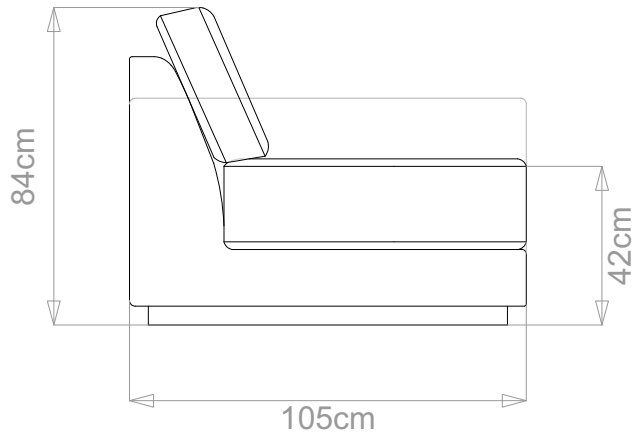

## GEORGIA J SOFA

	WIDTH (cm)	DEPTH (cm)	HEIGHT (cm)	SEAT HEIGHT (cm)	PLAIN FABRIC (m)	PATTERN (m)	LEATHER (sqm)
ARMCHAIR	110	100	84	42	8	9.6	11.2
2-SEATER	190				12	14.4	16.8
2.5-SEATER	210				13	15.6	18.2
3-SEATER	230				14	16.8	19.6
3.5-SEATER	260				16	19.2	26.1

## GEORGIA J SOFA

	WIDTH (cm)	DEPTH (cm)	HEIGHT (cm)	SEAT HEIGHT (cm)	PLAIN FABRIC (m)	PATTERN (m)	LEATHER (sqm)
ARMCHAIR	110				8	9.6	11.2
<b>2-SEATER</b>	<b>190</b>	<b>100</b>	<b>84</b>	<b>42</b>	<b>12</b>	<b>14.4</b>	<b>16.8</b>
2.5-SEATER	210				13	15.6	18.2
3-SEATER	230				14	16.8	19.6
3.5-SEATER	260				16	19.2	26.1

## GEORGIA J SOFA

	WIDTH (cm)	DEPTH (cm)	HEIGHT (cm)	SEAT HEIGHT (cm)	PLAIN FABRIC (m)	PATTERN (m)	LEATHER (sqm)
ARMCHAIR	110	100	84	42	8	9.6	11.2
2-SEATER	190				12	14.4	16.8
2.5-SEATER	210				13	15.6	18.2
<b>3-SEATER</b>	<b>230</b>				<b>16.8</b>	<b>19.6</b>	
3.5-SEATER	260				16	19.2	26.1

## GEORGIA J SOFA

	WIDTH (cm)	DEPTH (cm)	HEIGHT (cm)	SEAT HEIGHT (cm)	PLAIN FABRIC (m)	PATTERN (m)	LEATHER (sqm)
ARMCHAIR	110				8	9.6	11.2
2-SEATER	190				12	14.4	16.8
2.5-SEATER	210				13	15.6	18.2
3-SEATER	230				14	16.8	19.6
3.5-SEATER	260				100	84	42