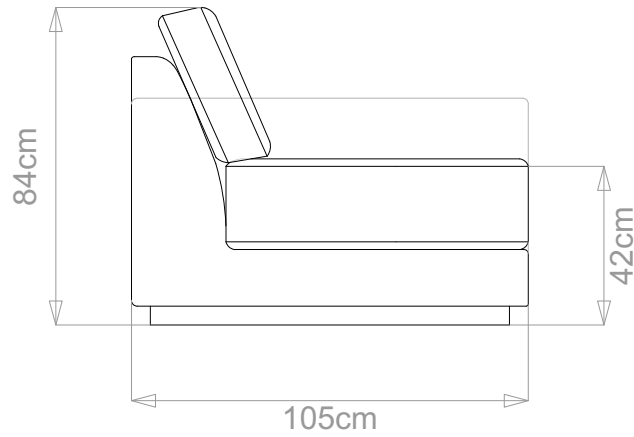

## GEORGIA J SOFA

	WIDTH (cm)	DEPTH (cm)	HEIGHT (cm)	SEAT HEIGHT (cm)	PLAIN FABRIC (m)	PATTERN (m)	LEATHER (sqm)
ARMCHAIR	110	100	84	42	8	9.6	11.2
2-SEATER	190				12	14.4	16.8
2.5-SEATER	210				13	15.6	18.2
3-SEATER	230				14	16.8	19.6
3.5-SEATER	260				16	19.2	26.1

## GEORGIA J SOFA

	WIDTH (cm)	DEPTH (cm)	HEIGHT (cm)	SEAT HEIGHT (cm)	PLAIN FABRIC (m)	PATTERN (m)	LEATHER (sqm)
ARMCHAIR	110				8	9.6	11.2
<b>2-SEATER</b>	<b>190</b>	<b>100</b>	<b>84</b>	<b>42</b>	<b>12</b>	<b>14.4</b>	<b>16.8</b>
2.5-SEATER	210				13	15.6	18.2
3-SEATER	230				14	16.8	19.6
3.5-SEATER	260				16	19.2	26.1

## GEORGIA J SOFA

	WIDTH (cm)	DEPTH (cm)	HEIGHT (cm)	SEAT HEIGHT (cm)	PLAIN FABRIC (m)	PATTERN (m)	LEATHER (sqm)
ARMCHAIR	110	100	84	42	8	9.6	11.2
2-SEATER	190				12	14.4	16.8
2.5-SEATER	210				13	15.6	18.2
<b>3-SEATER</b>	<b>230</b>				<b>16.8</b>	<b>19.6</b>	
3.5-SEATER	260				16	19.2	26.1

## GEORGIA J SOFA

	WIDTH (cm)	DEPTH (cm)	HEIGHT (cm)	SEAT HEIGHT (cm)	PLAIN FABRIC (m)	PATTERN (m)	LEATHER (sqm)
ARMCHAIR	110				8	9.6	11.2
2-SEATER	190				12	14.4	16.8
2.5-SEATER	210				13	15.6	18.2
3-SEATER	230				14	16.8	19.6
3.5-SEATER	260				100	84	42