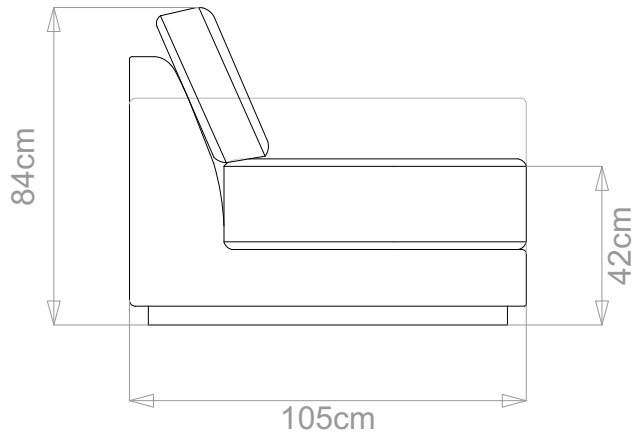

## GEORGIA J SOFA

	WIDTH (cm)	DEPTH (cm)	HEIGHT (cm)	SEAT HEIGHT (cm)	PLAIN FABRIC (m)	PATTERN (m)	LEATHER (sqm)
ARMCHAIR	110				8	9.6	11.2
<b>2-SEATER</b>	<b>190</b>	<b>100</b>	<b>84</b>	<b>42</b>	<b>12</b>	<b>14.4</b>	<b>16.8</b>
2.5-SEATER	210				13	15.6	18.2
3-SEATER	230				14	16.8	19.6
3.5-SEATER	260				16	19.2	26.1

BESPOKE SOFA  
LONDON

info@bespokesofalondon.co.uk | www.bespokesofalondon.com

GEORGIA J SOFA

	WIDTH (cm)	DEPTH (cm)	HEIGHT (cm)	SEAT HEIGHT (cm)	PLAIN FABRIC (m)	PATTERN (m)	LEATHER (sqm)
ARMCHAIR	110				8	9.6	11.2
2-SEATER	190				12	14.4	16.8
<b>2.5-SEATER</b>	<b>210</b>	<b>100</b>	<b>84</b>	<b>42</b>	<b>13</b>	<b>15.6</b>	<b>18.2</b>
3-SEATER	230				14	16.8	19.6
3.5-SEATER	260				16	19.2	26.1

## GEORGIA J SOFA

	WIDTH (cm)	DEPTH (cm)	HEIGHT (cm)	SEAT HEIGHT (cm)	PLAIN FABRIC (m)	PATTERN (m)	LEATHER (sqm)
ARMCHAIR	110	100	84	42	8	9.6	11.2
2-SEATER	190				12	14.4	16.8
2.5-SEATER	210				13	15.6	18.2
<b>3-SEATER</b>	<b>230</b>				<b>16.8</b>	<b>19.6</b>	
3.5-SEATER	260				16	19.2	26.1

## GEORGIA J SOFA

	WIDTH (cm)	DEPTH (cm)	HEIGHT (cm)	SEAT HEIGHT (cm)	PLAIN FABRIC (m)	PATTERN (m)	LEATHER (sqm)
ARMCHAIR	110				8	9.6	11.2
2-SEATER	190				12	14.4	16.8
2.5-SEATER	210				13	15.6	18.2
3-SEATER	230				14	16.8	19.6
3.5-SEATER	260				100	84	42