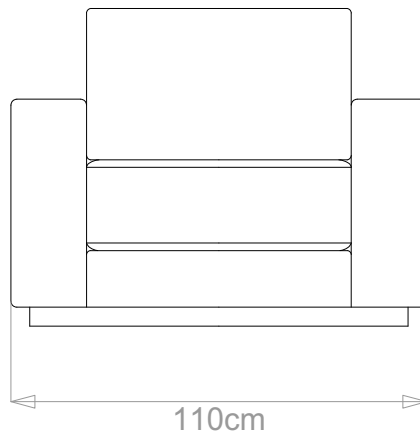

## GEORGIA J SOFA

	WIDTH (cm)	DEPTH (cm)	HEIGHT (cm)	SEAT HEIGHT (cm)	PLAIN FABRIC (m)	PATTERN (m)	LEATHER (sqm)
ARMCHAIR	110	100	84	42	8	9.6	11.2
2-SEATER	190				12	14.4	16.8
2.5-SEATER	210				13	15.6	18.2
3-SEATER	230				14	16.8	19.6
3.5-SEATER	260				16	19.2	26.1

## GEORGIA J SOFA

	WIDTH (cm)	DEPTH (cm)	HEIGHT (cm)	SEAT HEIGHT (cm)	PLAIN FABRIC (m)	PATTERN (m)	LEATHER (sqm)
ARMCHAIR	110				8	9.6	11.2
<b>2-SEATER</b>	<b>190</b>	<b>100</b>	<b>84</b>	<b>42</b>	<b>12</b>	<b>14.4</b>	<b>16.8</b>
2.5-SEATER	210				13	15.6	18.2
3-SEATER	230				14	16.8	19.6
3.5-SEATER	260				16	19.2	26.1

## GEORGIA J SOFA

	WIDTH (cm)	DEPTH (cm)	HEIGHT (cm)	SEAT HEIGHT (cm)	PLAIN FABRIC (m)	PATTERN (m)	LEATHER (sqm)
ARMCHAIR	110	100	84	42	8	9.6	11.2
2-SEATER	190				12	14.4	16.8
2.5-SEATER	210				13	15.6	18.2
<b>3-SEATER</b>	<b>230</b>				<b>16.8</b>	<b>19.6</b>	
3.5-SEATER	260				16	19.2	26.1

## GEORGIA J SOFA

	WIDTH (cm)	DEPTH (cm)	HEIGHT (cm)	SEAT HEIGHT (cm)	PLAIN FABRIC (m)	PATTERN (m)	LEATHER (sqm)
ARMCHAIR	110				8	9.6	11.2
2-SEATER	190				12	14.4	16.8
2.5-SEATER	210				13	15.6	18.2
3-SEATER	230				14	16.8	19.6
3.5-SEATER	260				100	84	42