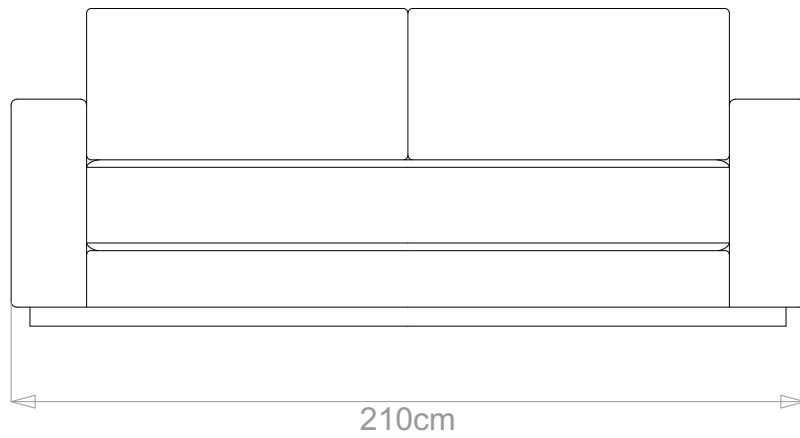

## GEORGIA J SOFA

	WIDTH (cm)	DEPTH (cm)	HEIGHT (cm)	SEAT HEIGHT (cm)	PLAIN FABRIC (m)	PATTERN (m)	LEATHER (sqm)
ARMCHAIR	110	100	84	42	8	9.6	11.2
2-SEATER	190				12	14.4	16.8
2.5-SEATER	210				13	15.6	18.2
3-SEATER	230				14	16.8	19.6
3.5-SEATER	260				16	19.2	26.1

## GEORGIA J SOFA

	WIDTH (cm)	DEPTH (cm)	HEIGHT (cm)	SEAT HEIGHT (cm)	PLAIN FABRIC (m)	PATTERN (m)	LEATHER (sqm)
ARMCHAIR	110				8	9.6	11.2
<b>2-SEATER</b>	<b>190</b>	<b>100</b>	<b>84</b>	<b>42</b>	<b>12</b>	<b>14.4</b>	<b>16.8</b>
2.5-SEATER	210				13	15.6	18.2
3-SEATER	230				14	16.8	19.6
3.5-SEATER	260				16	19.2	26.1

BESPOKE SOFA  
LONDON

info@bespokesofalondon.co.uk | www.bespokesofalondon.com

GEORGIA J SOFA

	WIDTH (cm)	DEPTH (cm)	HEIGHT (cm)	SEAT HEIGHT (cm)	PLAIN FABRIC (m)	PATTERN (m)	LEATHER (sqm)
ARMCHAIR	110				8	9.6	11.2
2-SEATER	190				12	14.4	16.8
<b>2.5-SEATER</b>	<b>210</b>	<b>100</b>	<b>84</b>	<b>42</b>	<b>13</b>	<b>15.6</b>	<b>18.2</b>
3-SEATER	230				14	16.8	19.6
3.5-SEATER	260				16	19.2	26.1

## GEORGIA J SOFA

	WIDTH (cm)	DEPTH (cm)	HEIGHT (cm)	SEAT HEIGHT (cm)	PLAIN FABRIC (m)	PATTERN (m)	LEATHER (sqm)
ARMCHAIR	110				8	9.6	11.2
2-SEATER	190				12	14.4	16.8
2.5-SEATER	210				13	15.6	18.2
3-SEATER	230				14	16.8	19.6
3.5-SEATER	260				100	84	42