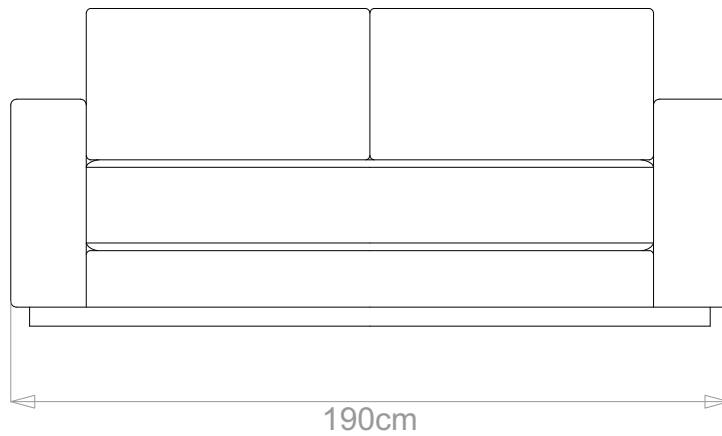

## GEORGIA J SOFA

	WIDTH (cm)	DEPTH (cm)	HEIGHT (cm)	SEAT HEIGHT (cm)	PLAIN FABRIC (m)	PATTERN (m)	LEATHER (sqm)
ARMCHAIR	110	100	84	42	8	9.6	11.2
2-SEATER	190				12	14.4	16.8
2.5-SEATER	210				13	15.6	18.2
3-SEATER	230				14	16.8	19.6
3.5-SEATER	260				16	19.2	26.1

## GEORGIA J SOFA

	WIDTH (cm)	DEPTH (cm)	HEIGHT (cm)	SEAT HEIGHT (cm)	PLAIN FABRIC (m)	PATTERN (m)	LEATHER (sqm)
ARMCHAIR	110				8	9.6	11.2
<b>2-SEATER</b>	<b>190</b>	<b>100</b>	<b>84</b>	<b>42</b>	<b>12</b>	<b>14.4</b>	<b>16.8</b>
2.5-SEATER	210				13	15.6	18.2
3-SEATER	230				14	16.8	19.6
3.5-SEATER	260				16	19.2	26.1

## GEORGIA J SOFA

	WIDTH (cm)	DEPTH (cm)	HEIGHT (cm)	SEAT HEIGHT (cm)	PLAIN FABRIC (m)	PATTERN (m)	LEATHER (sqm)
ARMCHAIR	110	100	84	42	8	9.6	11.2
2-SEATER	190				12	14.4	16.8
2.5-SEATER	210				13	15.6	18.2
<b>3-SEATER</b>	<b>230</b>				<b>16.8</b>	<b>19.6</b>	
3.5-SEATER	260				16	19.2	26.1

## GEORGIA J SOFA

	WIDTH (cm)	DEPTH (cm)	HEIGHT (cm)	SEAT HEIGHT (cm)	PLAIN FABRIC (m)	PATTERN (m)	LEATHER (sqm)
ARMCHAIR	110				8	9.6	11.2
2-SEATER	190				12	14.4	16.8
2.5-SEATER	210				13	15.6	18.2
3-SEATER	230				14	16.8	19.6
3.5-SEATER	260				100	84	42