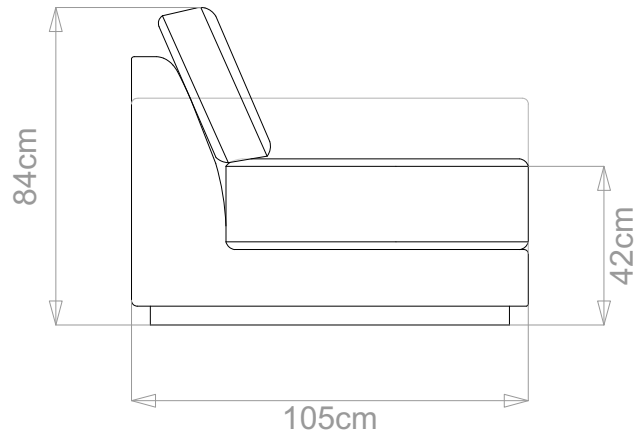

## GEORGIA J SOFA

	WIDTH (cm)	DEPTH (cm)	HEIGHT (cm)	SEAT HEIGHT (cm)	PLAIN FABRIC (m)	PATTERN (m)	LEATHER (sqm)
ARMCHAIR	110	100	84	42	8	9.6	11.2
2-SEATER	190				12	14.4	16.8
2.5-SEATER	210				13	15.6	18.2
3-SEATER	230				14	16.8	19.6
3.5-SEATER	260				16	19.2	26.1

## GEORGIA J SOFA

	WIDTH (cm)	DEPTH (cm)	HEIGHT (cm)	SEAT HEIGHT (cm)	PLAIN FABRIC (m)	PATTERN (m)	LEATHER (sqm)
ARMCHAIR	110				8	9.6	11.2
<b>2-SEATER</b>	<b>190</b>	<b>100</b>	<b>84</b>	<b>42</b>	<b>12</b>	<b>14.4</b>	<b>16.8</b>
2.5-SEATER	210				13	15.6	18.2
3-SEATER	230				14	16.8	19.6
3.5-SEATER	260				16	19.2	26.1

BESPOKE SOFA  
LONDON

info@bespokesofalondon.co.uk | www.bespokesofalondon.com

GEORGIA J SOFA

	WIDTH (cm)	DEPTH (cm)	HEIGHT (cm)	SEAT HEIGHT (cm)	PLAIN FABRIC (m)	PATTERN (m)	LEATHER (sqm)
ARMCHAIR	110				8	9.6	11.2
2-SEATER	190				12	14.4	16.8
<b>2.5-SEATER</b>	<b>210</b>	<b>100</b>	<b>84</b>	<b>42</b>	<b>13</b>	<b>15.6</b>	<b>18.2</b>
3-SEATER	230				14	16.8	19.6
3.5-SEATER	260				16	19.2	26.1

## GEORGIA J SOFA

	WIDTH (cm)	DEPTH (cm)	HEIGHT (cm)	SEAT HEIGHT (cm)	PLAIN FABRIC (m)	PATTERN (m)	LEATHER (sqm)
ARMCHAIR	110				8	9.6	11.2
2-SEATER	190				12	14.4	16.8
2.5-SEATER	210				13	15.6	18.2
3-SEATER	230				14	16.8	19.6
3.5-SEATER	260				100	84	42