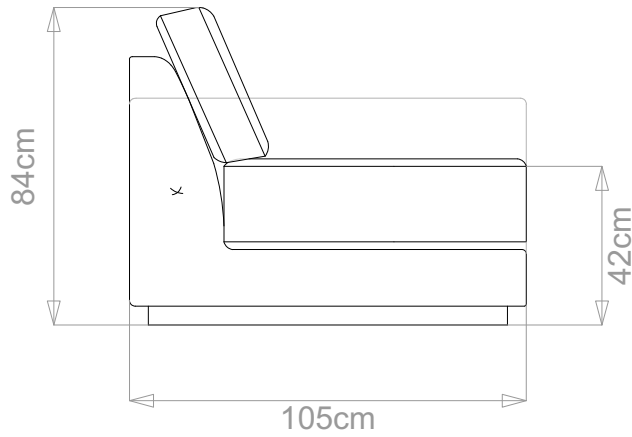

## GEORGIA J SOFA

	WIDTH (cm)	DEPTH (cm)	HEIGHT (cm)	SEAT HEIGHT (cm)	PLAIN FABRIC (m)	PATTERN (m)	LEATHER (sqm)
ARMCHAIR	110				8	9.6	11.2
<b>2-SEATER</b>	<b>190</b>	<b>100</b>	<b>84</b>	<b>42</b>	<b>12</b>	<b>14.4</b>	<b>16.8</b>
2.5-SEATER	210				13	15.6	18.2
3-SEATER	230				14	16.8	19.6
3.5-SEATER	260				16	19.2	26.1

BESPOKE SOFA  
LONDON

info@bespokesofalondon.co.uk | www.bespokesofalondon.com

GEORGIA J SOFA

	WIDTH (cm)	DEPTH (cm)	HEIGHT (cm)	SEAT HEIGHT (cm)	PLAIN FABRIC (m)	PATTERN (m)	LEATHER (sqm)
ARMCHAIR	110				8	9.6	11.2
2-SEATER	190				12	14.4	16.8
<b>2.5-SEATER</b>	<b>210</b>	<b>100</b>	<b>84</b>	<b>42</b>	<b>13</b>	<b>15.6</b>	<b>18.2</b>
3-SEATER	230				14	16.8	19.6
3.5-SEATER	260				16	19.2	26.1

## GEORGIA J SOFA

	WIDTH (cm)	DEPTH (cm)	HEIGHT (cm)	SEAT HEIGHT (cm)	PLAIN FABRIC (m)	PATTERN (m)	LEATHER (sqm)
ARMCHAIR	110	100	84	42	8	9.6	11.2
2-SEATER	190				12	14.4	16.8
2.5-SEATER	210				13	15.6	18.2
<b>3-SEATER</b>	<b>230</b>				<b>16.8</b>	<b>19.6</b>	
3.5-SEATER	260				16	19.2	26.1

## GEORGIA J SOFA

	WIDTH (cm)	DEPTH (cm)	HEIGHT (cm)	SEAT HEIGHT (cm)	PLAIN FABRIC (m)	PATTERN (m)	LEATHER (sqm)
ARMCHAIR	110				8	9.6	11.2
2-SEATER	190				12	14.4	16.8
2.5-SEATER	210				13	15.6	18.2
3-SEATER	230				14	16.8	19.6
3.5-SEATER	260				100	84	42