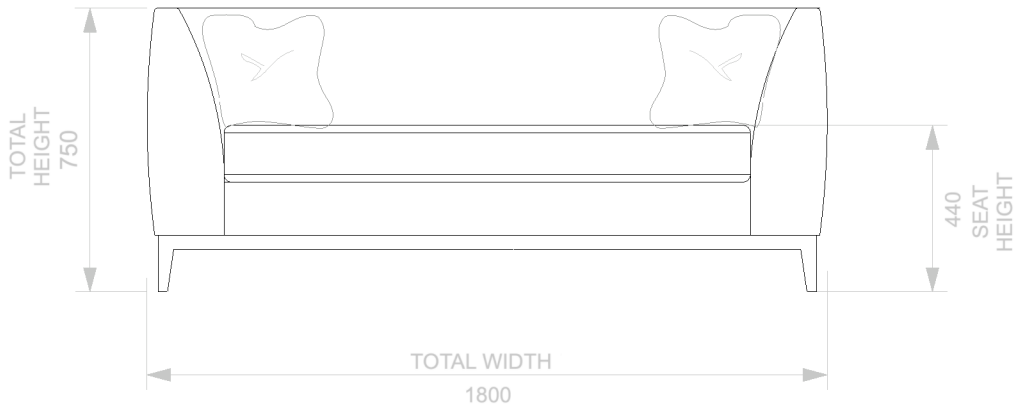

BESPOKE SOFA
LONDON

info@bespokesofalondon.co.uk - www.bespokesofalondon.co.uk

HALE ARMCHAIR

	WIDTH (cm)	DEPTH (cm)	HEIGHT (cm)	SEAT HEIGHT (cm)	PLAIN FABRIC (m)	PATTERN (m)	LEATHER (sqm)
ARMCHAIR	90	95	75	44	7	9	11
2 SEATERS	180						
2.5 SEATERS	220						
3 SEATERS	240						

BESPOKE SOFA
LONDON

info@bespokesofalondon.co.uk - www.bespokesofalondon.co.uk

HALE SOFA

	WIDTH (cm)	DEPTH (cm)	HEIGHT (cm)	SEAT HEIGHT (cm)	PLAIN FABRIC (m)	PATTERN (m)	LEATHER (sqm)
ARMCHAIR	90						
2 SEATERS	180	95	75	44	14	17	20
2.5 SEATERS	220						
3 SEATERS	240						

BESPOKE SOFA
LONDON

info@bespokesofalondon.co.uk - www.bespokesofalondon.co.uk

HALE SOFA

	WIDTH (cm)	DEPTH (cm)	HEIGHT (cm)	SEAT HEIGHT (cm)	PLAIN FABRIC (m)	PATTERN (m)	LEATHER (sqm)
ARMCHAIR	90						
2 SEATERS	180						
2.5 SEATERS	220	95	75	44	17	20	24
3 SEATERS	240						

BESPOKE SOFA
LONDON

info@bespokesofalondon.co.uk - www.bespokesofalondon.co.uk

HALE SOFA

	WIDTH (cm)	DEPTH (cm)	HEIGHT (cm)	SEAT HEIGHT (cm)	PLAIN FABRIC (m)	PATTERN (m)	LEATHER (sqm)
ARMCHAIR	90						
2 SEATERS	180						
2.5 SEATERS	220						
3 SEATERS	240	95	75	44	21	26	30