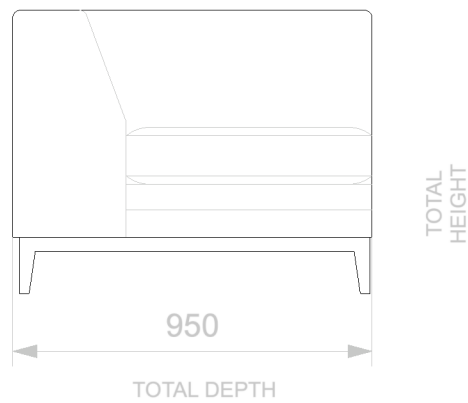

BESPOKE SOFA
LONDON

info@bespokesofalondon.co.uk - www.bespokesofalondon.co.uk

HALE ARMCHAIR

	WIDTH (cm)	DEPTH (cm)	HEIGHT (cm)	SEAT HEIGHT (cm)	PLAIN FABRIC (m)	PATTERN (m)	LEATHER (sqm)
ARMCHAIR	90	95	75	44	7	9	11
2 SEATERS	180						
2.5 SEATERS	220						
3 SEATERS	240						

BESPOKE SOFA
LONDON

info@bespokesofalondon.co.uk - www.bespokesofalondon.co.uk

HALE SOFA

	WIDTH (cm)	DEPTH (cm)	HEIGHT (cm)	SEAT HEIGHT (cm)	PLAIN FABRIC (m)	PATTERN (m)	LEATHER (sqm)
ARMCHAIR	90						
2 SEATERS	180	95	75	44	14	17	20
2.5 SEATERS	220						
3 SEATERS	240						

BESPOKE SOFA
LONDON

info@bespokesofalondon.co.uk - www.bespokesofalondon.co.uk

HALE SOFA

	WIDTH (cm)	DEPTH (cm)	HEIGHT (cm)	SEAT HEIGHT (cm)	PLAIN FABRIC (m)	PATTERN (m)	LEATHER (sqm)
ARMCHAIR	90						
2 SEATERS	180						
2.5 SEATERS	220	95	75	44	17	20	24
3 SEATERS	240						

BESPOKE SOFA
LONDON

info@bespokesofalondon.co.uk - www.bespokesofalondon.co.uk

HALE SOFA

	WIDTH (cm)	DEPTH (cm)	HEIGHT (cm)	SEAT HEIGHT (cm)	PLAIN FABRIC (m)	PATTERN (m)	LEATHER (sqm)
ARMCHAIR	90						
2 SEATERS	180						
2.5 SEATERS	220						
3 SEATERS	240	95	75	44	21	26	30