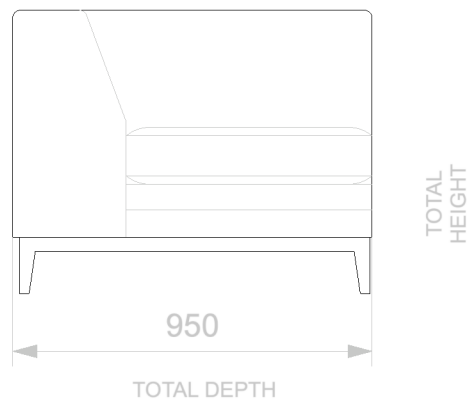

BESPOKE SOFA
LONDON

info@bespokesofalondon.co.uk - www.bespokesofalondon.co.uk

HALE ARMCHAIR

	WIDTH (cm)	DEPTH (cm)	HEIGHT (cm)	SEAT HEIGHT (cm)	PLAIN FABRIC (m)	PATTERN (m)	LEATHER (sqm)
ARMCHAIR	90	95	75	44	7	9	11
2 SEATERS	180						
2.5 SEATERS	220						
3 SEATERS	240						

BESPOKE SOFA
LONDON

info@bespokesofalondon.co.uk - www.bespokesofalondon.co.uk

HALE SOFA

	WIDTH (cm)	DEPTH (cm)	HEIGHT (cm)	SEAT HEIGHT (cm)	PLAIN FABRIC (m)	PATTERN (m)	LEATHER (sqm)
ARMCHAIR	90						
2 SEATERS	180	95	75	44	14	17	20
2.5 SEATERS	220						
3 SEATERS	240						

BESPOKE SOFA
LONDON

info@bespokesofalondon.co.uk - www.bespokesofalondon.co.uk

HALE SOFA

	WIDTH (cm)	DEPTH (cm)	HEIGHT (cm)	SEAT HEIGHT (cm)	PLAIN FABRIC (m)	PATTERN (m)	LEATHER (sqm)
ARMCHAIR	90						
2 SEATERS	180						
2.5 SEATERS	220	95	75	44	17	20	24
3 SEATERS	240						

BESPOKE SOFA
LONDON

info@bespokesofalondon.co.uk - www.bespokesofalondon.co.uk

HALE SOFA

	WIDTH (cm)	DEPTH (cm)	HEIGHT (cm)	SEAT HEIGHT (cm)	PLAIN FABRIC (m)	PATTERN (m)	LEATHER (sqm)
ARMCHAIR	90						
2 SEATERS	180						
2.5 SEATERS	220						
3 SEATERS	240	95	75	44	21	26	30