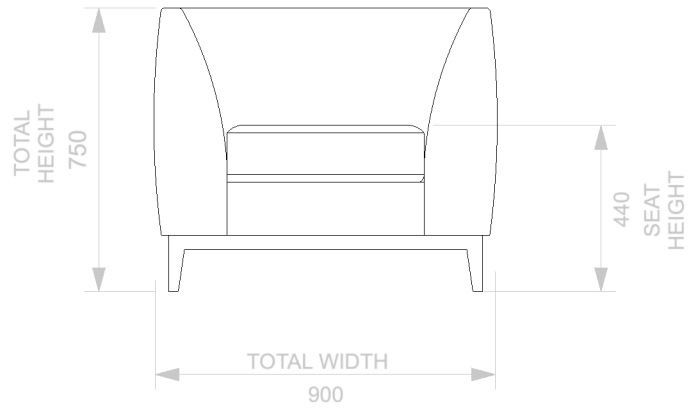

BESPOKE SOFA
LONDON

info@bespokesofalondon.co.uk - www.bespokesofalondon.co.uk

HALE ARMCHAIR

	WIDTH (cm)	DEPTH (cm)	HEIGHT (cm)	SEAT HEIGHT (cm)	PLAIN FABRIC (m)	PATTERN (m)	LEATHER (sqm)
ARMCHAIR	90	95	75	44	7	9	11
2 SEATERS	180						
2.5 SEATERS	220						
3 SEATERS	240						

BESPOKE SOFA
LONDON

info@bespokesofalondon.co.uk - www.bespokesofalondon.co.uk

HALE SOFA

	WIDTH (cm)	DEPTH (cm)	HEIGHT (cm)	SEAT HEIGHT (cm)	PLAIN FABRIC (m)	PATTERN (m)	LEATHER (sqm)
ARMCHAIR	90						
2 SEATERS	180	95	75	44	14	17	20
2.5 SEATERS	220						
3 SEATERS	240						

BESPOKE SOFA
LONDON

info@bespokesofalondon.co.uk - www.bespokesofalondon.co.uk

HALE SOFA

	WIDTH (cm)	DEPTH (cm)	HEIGHT (cm)	SEAT HEIGHT (cm)	PLAIN FABRIC (m)	PATTERN (m)	LEATHER (sqm)
ARMCHAIR	90						
2 SEATERS	180						
2.5 SEATERS	220	95	75	44	17	20	24
3 SEATERS	240						

BESPOKE SOFA
LONDON

info@bespokesofalondon.co.uk - www.bespokesofalondon.co.uk

HALE SOFA

	WIDTH (cm)	DEPTH (cm)	HEIGHT (cm)	SEAT HEIGHT (cm)	PLAIN FABRIC (m)	PATTERN (m)	LEATHER (sqm)
ARMCHAIR	90						
2 SEATERS	180						
2.5 SEATERS	220						
3 SEATERS	240	95	75	44	21	26	30