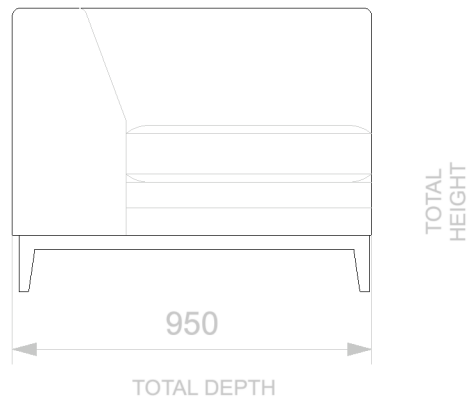

BESPOKE SOFA
LONDON

info@bespokesofalondon.co.uk - www.bespokesofalondon.co.uk

HALE ARMCHAIR

	WIDTH (cm)	DEPTH (cm)	HEIGHT (cm)	SEAT HEIGHT (cm)	PLAIN FABRIC (m)	PATTERN (m)	LEATHER (sqm)
ARMCHAIR	90	95	75	44	7	9	11
2 SEATERS	180						
2.5 SEATERS	220						
3 SEATERS	240						

BESPOKE SOFA
LONDON

info@bespokesofalondon.co.uk - www.bespokesofalondon.co.uk

HALE SOFA

	WIDTH (cm)	DEPTH (cm)	HEIGHT (cm)	SEAT HEIGHT (cm)	PLAIN FABRIC (m)	PATTERN (m)	LEATHER (sqm)
ARMCHAIR	90						
2 SEATERS	180	95	75	44	14	17	20
2.5 SEATERS	220						
3 SEATERS	240						

BESPOKE SOFA
LONDON

info@bespokesofalondon.co.uk - www.bespokesofalondon.co.uk

HALE SOFA

	WIDTH (cm)	DEPTH (cm)	HEIGHT (cm)	SEAT HEIGHT (cm)	PLAIN FABRIC (m)	PATTERN (m)	LEATHER (sqm)
ARMCHAIR	90						
2 SEATERS	180						
2.5 SEATERS	220	95	75	44	17	20	24
3 SEATERS	240						

BESPOKE SOFA
LONDON

info@bespokesofalondon.co.uk - www.bespokesofalondon.co.uk

HALE SOFA

	WIDTH (cm)	DEPTH (cm)	HEIGHT (cm)	SEAT HEIGHT (cm)	PLAIN FABRIC (m)	PATTERN (m)	LEATHER (sqm)
ARMCHAIR	90						
2 SEATERS	180						
2.5 SEATERS	220						
3 SEATERS	240	95	75	44	21	26	30