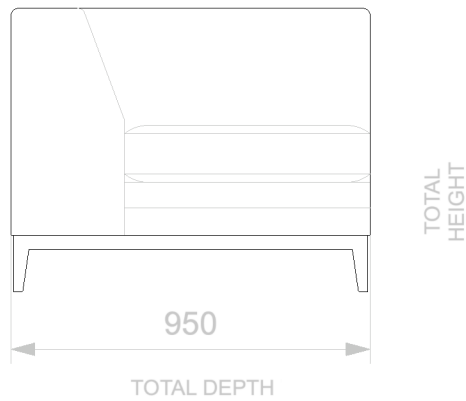

BESPOKE SOFA
LONDON

info@bespokesofalondon.co.uk - www.bespokesofalondon.co.uk

HALE ARMCHAIR

	WIDTH (cm)	DEPTH (cm)	HEIGHT (cm)	SEAT HEIGHT (cm)	PLAIN FABRIC (m)	PATTERN (m)	LEATHER (sqm)
ARMCHAIR	90	95	75	44	7	9	11
2 SEATERS	180						
2.5 SEATERS	220						
3 SEATERS	240						

BESPOKE SOFA
LONDON

info@bespokesofalondon.co.uk - www.bespokesofalondon.co.uk

HALE SOFA

	WIDTH (cm)	DEPTH (cm)	HEIGHT (cm)	SEAT HEIGHT (cm)	PLAIN FABRIC (m)	PATTERN (m)	LEATHER (sqm)
ARMCHAIR	90						
2 SEATERS	180	95	75	44	14	17	20
2.5 SEATERS	220						
3 SEATERS	240						

BESPOKE SOFA
LONDON

info@bespokesofalondon.co.uk - www.bespokesofalondon.co.uk

HALE SOFA

	WIDTH (cm)	DEPTH (cm)	HEIGHT (cm)	SEAT HEIGHT (cm)	PLAIN FABRIC (m)	PATTERN (m)	LEATHER (sqm)
ARMCHAIR	90						
2 SEATERS	180						
2.5 SEATERS	220	95	75	44	17	20	24
3 SEATERS	240						

BESPOKE SOFA
LONDON

info@bespokesofalondon.co.uk - www.bespokesofalondon.co.uk

HALE SOFA

	WIDTH (cm)	DEPTH (cm)	HEIGHT (cm)	SEAT HEIGHT (cm)	PLAIN FABRIC (m)	PATTERN (m)	LEATHER (sqm)
ARMCHAIR	90						
2 SEATERS	180						
2.5 SEATERS	220						
3 SEATERS	240	95	75	44	21	26	30