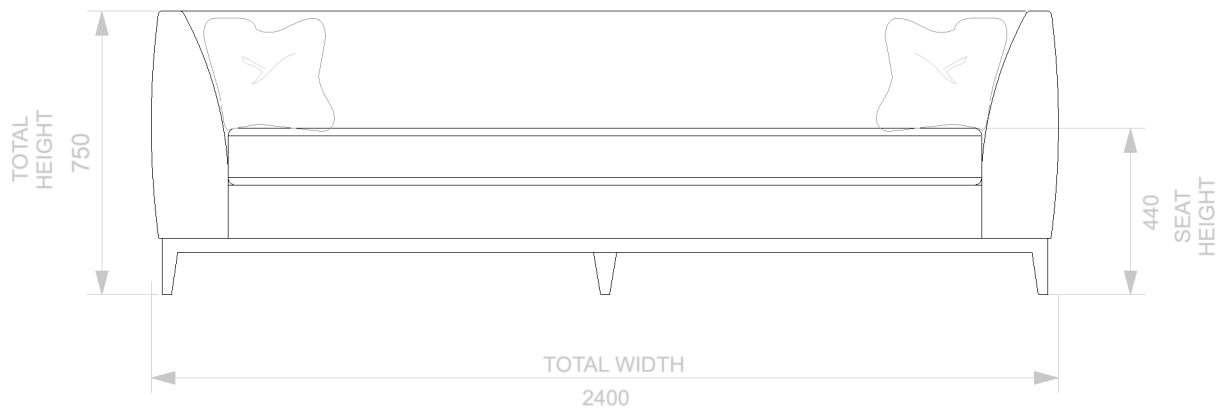

BESPOKE SOFA
LONDON

info@bespokesofalondon.co.uk - www.bespokesofalondon.co.uk

HALE ARMCHAIR

	WIDTH (cm)	DEPTH (cm)	HEIGHT (cm)	SEAT HEIGHT (cm)	PLAIN FABRIC (m)	PATTERN (m)	LEATHER (sqm)
ARMCHAIR	90	95	75	44	7	9	11
2 SEATERS	180						
2.5 SEATERS	220						
3 SEATERS	240						

BESPOKE SOFA
LONDON

info@bespokesofalondon.co.uk - www.bespokesofalondon.co.uk

HALE SOFA

	WIDTH (cm)	DEPTH (cm)	HEIGHT (cm)	SEAT HEIGHT (cm)	PLAIN FABRIC (m)	PATTERN (m)	LEATHER (sqm)
ARMCHAIR	90						
2 SEATERS	180	95	75	44	14	17	20
2.5 SEATERS	220						
3 SEATERS	240						

BESPOKE SOFA
LONDON

info@bespokesofalondon.co.uk - www.bespokesofalondon.co.uk

HALE SOFA

	WIDTH (cm)	DEPTH (cm)	HEIGHT (cm)	SEAT HEIGHT (cm)	PLAIN FABRIC (m)	PATTERN (m)	LEATHER (sqm)
ARMCHAIR	90						
2 SEATERS	180						
2.5 SEATERS	220	95	75	44	17	20	24
3 SEATERS	240						

BESPOKE SOFA
LONDON

info@bespokesofalondon.co.uk - www.bespokesofalondon.co.uk

HALE SOFA

	WIDTH (cm)	DEPTH (cm)	HEIGHT (cm)	SEAT HEIGHT (cm)	PLAIN FABRIC (m)	PATTERN (m)	LEATHER (sqm)
ARMCHAIR	90						
2 SEATERS	180						
2.5 SEATERS	220						
3 SEATERS	240	95	75	44	21	26	30