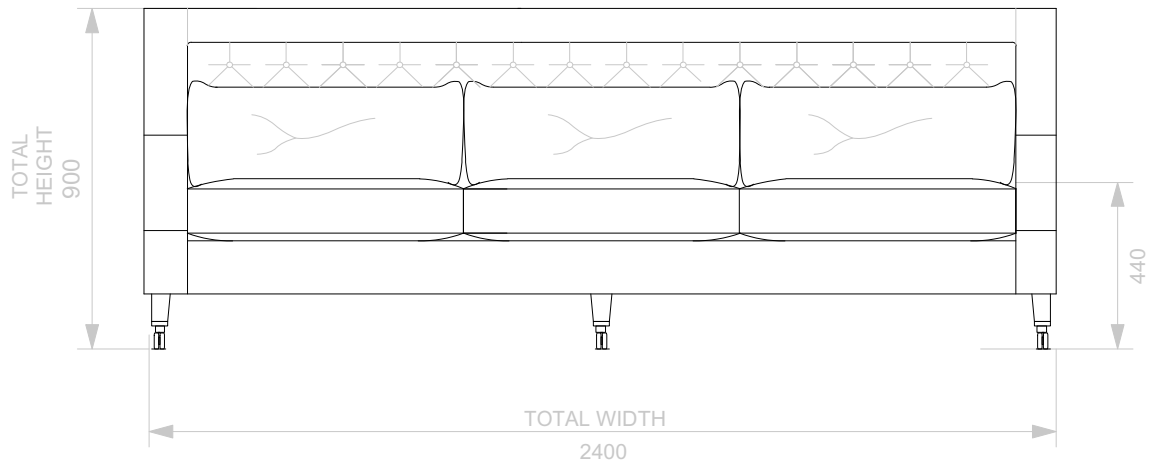

BESPOKE SOFA
LONDON

info@bespokesofalondon.co.uk - www.bespokesofalondon.co.uk

ISLINGTON ARMCHAIR

	WIDTH (cm)	DEPTH (cm)	HEIGHT (cm)	SEAT HEIGHT (cm)	PLAIN FABRIC (m)	PATTERN (m)	LEATHER (sqm)
ARMCHAIR	90	90	90	44	7	9	11
2 SEATERS	180						
2.5 SEATERS	220						
3 SEATERS	240						

BESPOKE SOFA
LONDON

info@bespokesofalondon.co.uk - www.bespokesofalondon.co.uk

ISLINGTON SOFA

	WIDTH (cm)	DEPTH (cm)	HEIGHT (cm)	SEAT HEIGHT (cm)	PLAIN FABRIC (m)	PATTERN (m)	LEATHER (sqm)
ARMCHAIR	90						
2 SEATERS	180	90	90	44	15	18	21
2.5 SEATERS	220						
3 SEATERS	240						

BESPOKE SOFA
LONDON

info@bespokesofalondon.co.uk - www.bespokesofalondon.co.uk

ISLINGTON SOFA

	WIDTH (cm)	DEPTH (cm)	HEIGHT (cm)	SEAT HEIGHT (cm)	PLAIN FABRIC (m)	PATTERN (m)	LEATHER (sqm)
ARMCHAIR	90						
2 SEATERS	180						
2.5 SEATERS	220	90	90	44	18	21	25
3 SEATERS	240						

BESPOKE SOFA
LONDON

info@bespokesofalondon.co.uk - www.bespokesofalondon.co.uk

ISLINGTON SOFA

	WIDTH (cm)	DEPTH (cm)	HEIGHT (cm)	SEAT HEIGHT (cm)	PLAIN FABRIC (m)	PATTERN (m)	LEATHER (sqm)
ARMCHAIR	90						
2 SEATERS	180						
2.5 SEATERS	220						
3 SEATERS	240	90	90	44	21	26	30