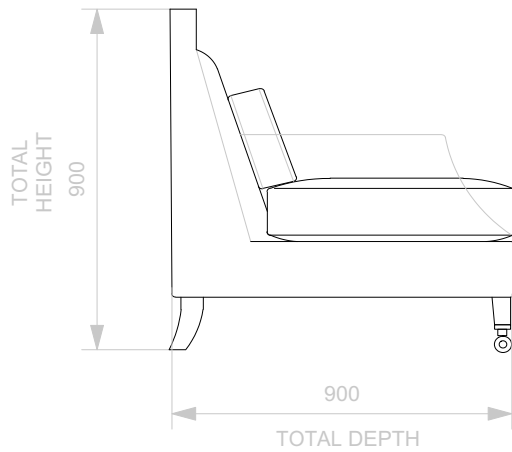

BESPOKE SOFA
LONDON

info@bespokesofalondon.co.uk - www.bespokesofalondon.co.uk

ISLINGTON ARMCHAIR

	WIDTH (cm)	DEPTH (cm)	HEIGHT (cm)	SEAT HEIGHT (cm)	PLAIN FABRIC (m)	PATTERN (m)	LEATHER (sqm)
ARMCHAIR	90	90	90	44	7	9	11
2 SEATERS	180						
2.5 SEATERS	220						
3 SEATERS	240						

BESPOKE SOFA
LONDON

info@bespokesofalondon.co.uk - www.bespokesofalondon.co.uk

ISLINGTON SOFA

	WIDTH (cm)	DEPTH (cm)	HEIGHT (cm)	SEAT HEIGHT (cm)	PLAIN FABRIC (m)	PATTERN (m)	LEATHER (sqm)
ARMCHAIR	90						
2 SEATERS	180	90	90	44	15	18	21
2.5 SEATERS	220						
3 SEATERS	240						

BESPOKE SOFA
LONDON

info@bespokesofalondon.co.uk - www.bespokesofalondon.co.uk

ISLINGTON SOFA

	WIDTH (cm)	DEPTH (cm)	HEIGHT (cm)	SEAT HEIGHT (cm)	PLAIN FABRIC (m)	PATTERN (m)	LEATHER (sqm)
ARMCHAIR	90						
2 SEATERS	180						
2.5 SEATERS	220	90	90	44	18	21	25
3 SEATERS	240						

BESPOKE SOFA
LONDON

info@bespokesofalondon.co.uk - www.bespokesofalondon.co.uk

ISLINGTON SOFA

	WIDTH (cm)	DEPTH (cm)	HEIGHT (cm)	SEAT HEIGHT (cm)	PLAIN FABRIC (m)	PATTERN (m)	LEATHER (sqm)
ARMCHAIR	90						
2 SEATERS	180						
2.5 SEATERS	220						
3 SEATERS	240	90	90	44	21	26	30