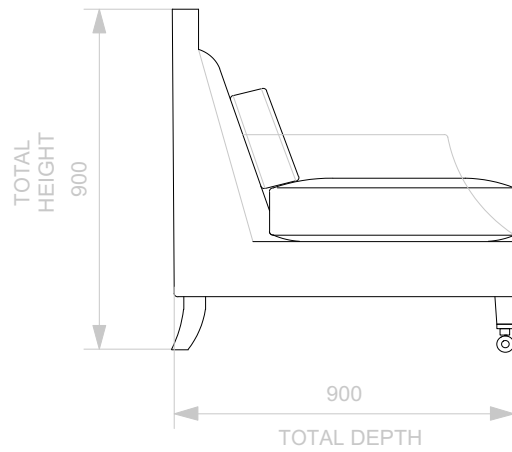

BESPOKE SOFA
LONDON

info@bespokesofalondon.co.uk - www.bespokesofalondon.co.uk

ISLINGTON ARMCHAIR

	WIDTH (cm)	DEPTH (cm)	HEIGHT (cm)	SEAT HEIGHT (cm)	PLAIN FABRIC (m)	PATTERN (m)	LEATHER (sqm)
ARMCHAIR	90	90	90	44	7	9	11
2 SEATERS	180						
2.5 SEATERS	220						
3 SEATERS	240						

BESPOKE SOFA
LONDON

info@bespokesofalondon.co.uk - www.bespokesofalondon.co.uk

ISLINGTON SOFA

	WIDTH (cm)	DEPTH (cm)	HEIGHT (cm)	SEAT HEIGHT (cm)	PLAIN FABRIC (m)	PATTERN (m)	LEATHER (sqm)
ARMCHAIR	90						
2 SEATERS	180	90	90	44	15	18	21
2.5 SEATERS	220						
3 SEATERS	240						

BESPOKE SOFA
LONDON

info@bespokesofalondon.co.uk - www.bespokesofalondon.co.uk

ISLINGTON SOFA

	WIDTH (cm)	DEPTH (cm)	HEIGHT (cm)	SEAT HEIGHT (cm)	PLAIN FABRIC (m)	PATTERN (m)	LEATHER (sqm)
ARMCHAIR	90						
2 SEATERS	180						
2.5 SEATERS	220	90	90	44	18	21	25
3 SEATERS	240						

BESPOKE SOFA
LONDON

info@bespokesofalondon.co.uk - www.bespokesofalondon.co.uk

ISLINGTON SOFA

	WIDTH (cm)	DEPTH (cm)	HEIGHT (cm)	SEAT HEIGHT (cm)	PLAIN FABRIC (m)	PATTERN (m)	LEATHER (sqm)
ARMCHAIR	90						
2 SEATERS	180						
2.5 SEATERS	220						
3 SEATERS	240	90	90	44	21	26	30