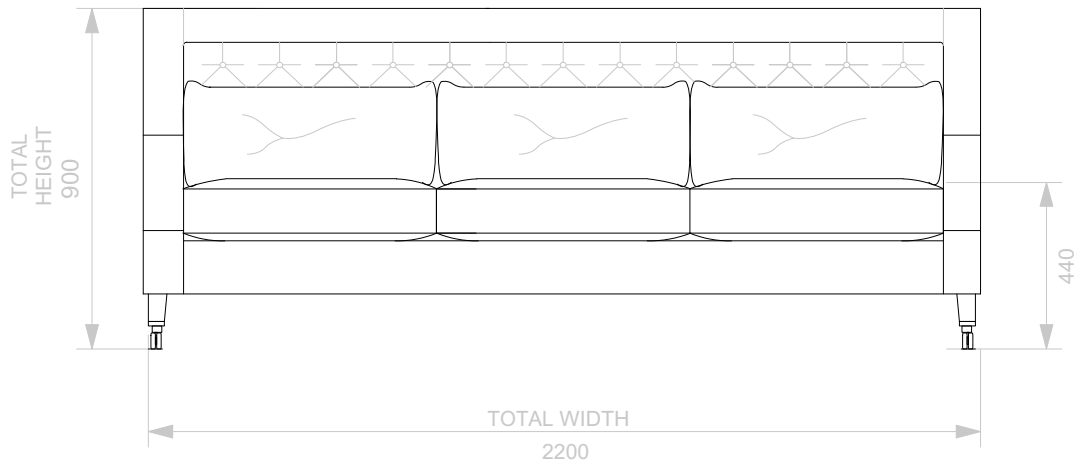

BESPOKE SOFA
LONDON

info@bespokesofalondon.co.uk - www.bespokesofalondon.co.uk

ISLINGTON ARMCHAIR

	WIDTH (cm)	DEPTH (cm)	HEIGHT (cm)	SEAT HEIGHT (cm)	PLAIN FABRIC (m)	PATTERN (m)	LEATHER (sqm)
ARMCHAIR	90	90	90	44	7	9	11
2 SEATERS	180						
2.5 SEATERS	220						
3 SEATERS	240						

BESPOKE SOFA
LONDON

info@bespokesofalondon.co.uk - www.bespokesofalondon.co.uk

ISLINGTON SOFA

	WIDTH (cm)	DEPTH (cm)	HEIGHT (cm)	SEAT HEIGHT (cm)	PLAIN FABRIC (m)	PATTERN (m)	LEATHER (sqm)
ARMCHAIR	90						
2 SEATERS	180	90	90	44	15	18	21
2.5 SEATERS	220						
3 SEATERS	240						

BESPOKE SOFA
LONDON

info@bespokesofalondon.co.uk - www.bespokesofalondon.co.uk

ISLINGTON SOFA

	WIDTH (cm)	DEPTH (cm)	HEIGHT (cm)	SEAT HEIGHT (cm)	PLAIN FABRIC (m)	PATTERN (m)	LEATHER (sqm)
ARMCHAIR	90						
2 SEATERS	180						
2.5 SEATERS	220	90	90	44	18	21	25
3 SEATERS	240						

BESPOKE SOFA
LONDON

info@bespokesofalondon.co.uk - www.bespokesofalondon.co.uk

ISLINGTON SOFA

	WIDTH (cm)	DEPTH (cm)	HEIGHT (cm)	SEAT HEIGHT (cm)	PLAIN FABRIC (m)	PATTERN (m)	LEATHER (sqm)
ARMCHAIR	90						
2 SEATERS	180						
2.5 SEATERS	220						
3 SEATERS	240	90	90	44	21	26	30