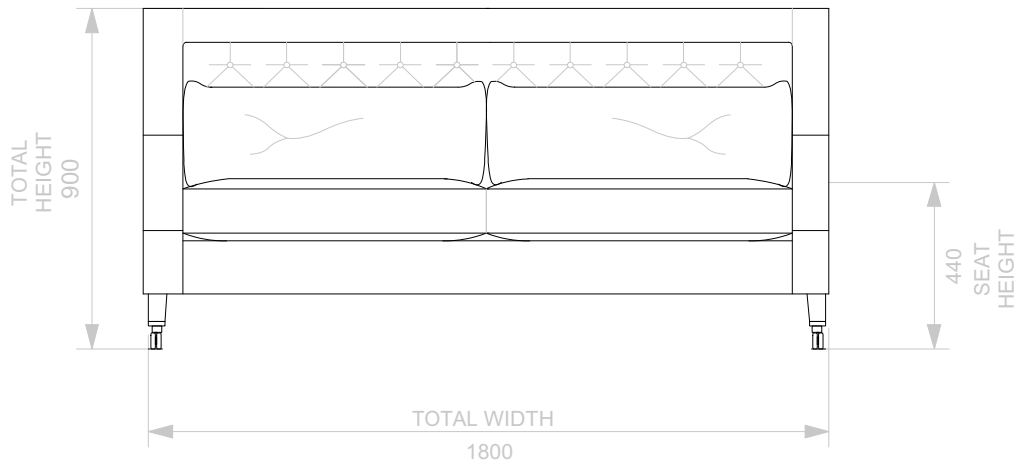

BESPOKE SOFA
LONDON

info@bespokesofalondon.co.uk - www.bespokesofalondon.co.uk

ISLINGTON ARMCHAIR

	WIDTH (cm)	DEPTH (cm)	HEIGHT (cm)	SEAT HEIGHT (cm)	PLAIN FABRIC (m)	PATTERN (m)	LEATHER (sqm)
ARMCHAIR	90	90	90	44	7	9	11
2 SEATERS	180						
2.5 SEATERS	220						
3 SEATERS	240						

BESPOKE SOFA
LONDON

info@bespokesofalondon.co.uk - www.bespokesofalondon.co.uk

ISLINGTON SOFA

	WIDTH (cm)	DEPTH (cm)	HEIGHT (cm)	SEAT HEIGHT (cm)	PLAIN FABRIC (m)	PATTERN (m)	LEATHER (sqm)
ARMCHAIR	90						
2 SEATERS	180	90	90	44	15	18	21
2.5 SEATERS	220						
3 SEATERS	240						

BESPOKE SOFA
LONDON

info@bespokesofalondon.co.uk - www.bespokesofalondon.co.uk

ISLINGTON SOFA

	WIDTH (cm)	DEPTH (cm)	HEIGHT (cm)	SEAT HEIGHT (cm)	PLAIN FABRIC (m)	PATTERN (m)	LEATHER (sqm)
ARMCHAIR	90						
2 SEATERS	180						
2.5 SEATERS	220	90	90	44	18	21	25
3 SEATERS	240						

BESPOKE SOFA
LONDON

info@bespokesofalondon.co.uk - www.bespokesofalondon.co.uk

ISLINGTON SOFA

	WIDTH (cm)	DEPTH (cm)	HEIGHT (cm)	SEAT HEIGHT (cm)	PLAIN FABRIC (m)	PATTERN (m)	LEATHER (sqm)
ARMCHAIR	90						
2 SEATERS	180						
2.5 SEATERS	220						
3 SEATERS	240	90	90	44	21	26	30