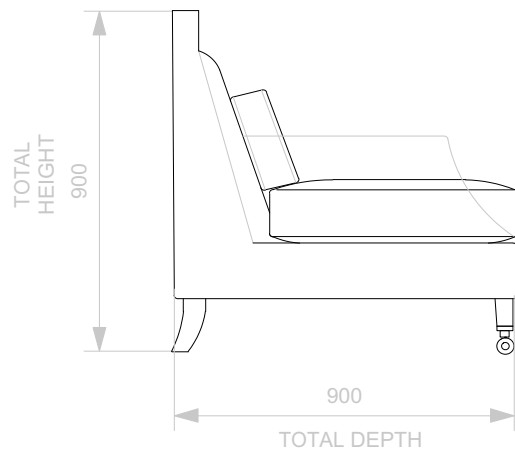

BESPOKE SOFA
LONDON

info@bespokesofalondon.co.uk - www.bespokesofalondon.co.uk

ISLINGTON ARMCHAIR

	WIDTH (cm)	DEPTH (cm)	HEIGHT (cm)	SEAT HEIGHT (cm)	PLAIN FABRIC (m)	PATTERN (m)	LEATHER (sqm)
ARMCHAIR	90	90	90	44	7	9	11
2 SEATERS	180						
2.5 SEATERS	220						
3 SEATERS	240						

BESPOKE SOFA
LONDON

info@bespokesofalondon.co.uk - www.bespokesofalondon.co.uk

ISLINGTON SOFA

	WIDTH (cm)	DEPTH (cm)	HEIGHT (cm)	SEAT HEIGHT (cm)	PLAIN FABRIC (m)	PATTERN (m)	LEATHER (sqm)
ARMCHAIR	90						
2 SEATERS	180	90	90	44	15	18	21
2.5 SEATERS	220						
3 SEATERS	240						

BESPOKE SOFA
LONDON

info@bespokesofalondon.co.uk - www.bespokesofalondon.co.uk

ISLINGTON SOFA

	WIDTH (cm)	DEPTH (cm)	HEIGHT (cm)	SEAT HEIGHT (cm)	PLAIN FABRIC (m)	PATTERN (m)	LEATHER (sqm)
ARMCHAIR	90						
2 SEATERS	180						
2.5 SEATERS	220	90	90	44	18	21	25
3 SEATERS	240						

BESPOKE SOFA
LONDON

info@bespokesofalondon.co.uk - www.bespokesofalondon.co.uk

ISLINGTON SOFA

	WIDTH (cm)	DEPTH (cm)	HEIGHT (cm)	SEAT HEIGHT (cm)	PLAIN FABRIC (m)	PATTERN (m)	LEATHER (sqm)
ARMCHAIR	90						
2 SEATERS	180						
2.5 SEATERS	220						
3 SEATERS	240	90	90	44	21	26	30