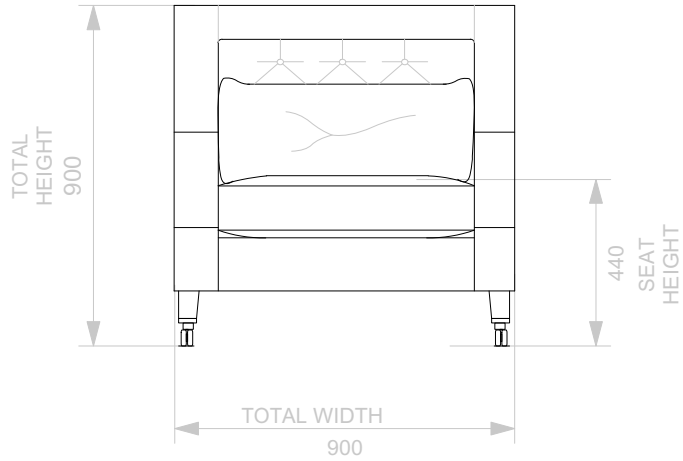

BESPOKE SOFA
LONDON

info@bespokesofalondon.co.uk - www.bespokesofalondon.co.uk

ISLINGTON ARMCHAIR

	WIDTH (cm)	DEPTH (cm)	HEIGHT (cm)	SEAT HEIGHT (cm)	PLAIN FABRIC (m)	PATTERN (m)	LEATHER (sqm)
ARMCHAIR	90	90	90	44	7	9	11
2 SEATERS	180						
2.5 SEATERS	220						
3 SEATERS	240						

BESPOKE SOFA
LONDON

info@bespokesofalondon.co.uk - www.bespokesofalondon.co.uk

ISLINGTON SOFA

	WIDTH (cm)	DEPTH (cm)	HEIGHT (cm)	SEAT HEIGHT (cm)	PLAIN FABRIC (m)	PATTERN (m)	LEATHER (sqm)
ARMCHAIR	90						
2 SEATERS	180	90	90	44	15	18	21
2.5 SEATERS	220						
3 SEATERS	240						

BESPOKE SOFA
LONDON

info@bespokesofalondon.co.uk - www.bespokesofalondon.co.uk

ISLINGTON SOFA

	WIDTH (cm)	DEPTH (cm)	HEIGHT (cm)	SEAT HEIGHT (cm)	PLAIN FABRIC (m)	PATTERN (m)	LEATHER (sqm)
ARMCHAIR	90						
2 SEATERS	180						
2.5 SEATERS	220	90	90	44	18	21	25
3 SEATERS	240						

BESPOKE SOFA
LONDON

info@bespokesofalondon.co.uk - www.bespokesofalondon.co.uk

ISLINGTON SOFA

	WIDTH (cm)	DEPTH (cm)	HEIGHT (cm)	SEAT HEIGHT (cm)	PLAIN FABRIC (m)	PATTERN (m)	LEATHER (sqm)
ARMCHAIR	90						
2 SEATERS	180						
2.5 SEATERS	220						
3 SEATERS	240	90	90	44	21	26	30