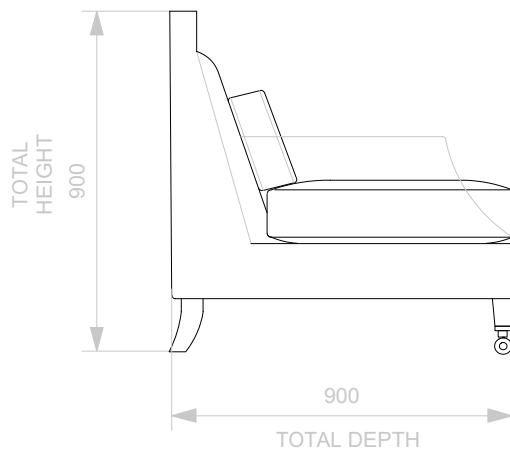

BESPOKE SOFA
LONDON

info@bespokesofalondon.co.uk - www.bespokesofalondon.co.uk

ISLINGTON ARMCHAIR

	WIDTH (cm)	DEPTH (cm)	HEIGHT (cm)	SEAT HEIGHT (cm)	PLAIN FABRIC (m)	PATTERN (m)	LEATHER (sqm)
ARMCHAIR	90	90	90	44	7	9	11
2 SEATERS	180						
2.5 SEATERS	220						
3 SEATERS	240						

BESPOKE SOFA
LONDON

info@bespokesofalondon.co.uk - www.bespokesofalondon.co.uk

ISLINGTON SOFA

	WIDTH (cm)	DEPTH (cm)	HEIGHT (cm)	SEAT HEIGHT (cm)	PLAIN FABRIC (m)	PATTERN (m)	LEATHER (sqm)
ARMCHAIR	90						
2 SEATERS	180	90	90	44	15	18	21
2.5 SEATERS	220						
3 SEATERS	240						

BESPOKE SOFA
LONDON

info@bespokesofalondon.co.uk - www.bespokesofalondon.co.uk

ISLINGTON SOFA

	WIDTH (cm)	DEPTH (cm)	HEIGHT (cm)	SEAT HEIGHT (cm)	PLAIN FABRIC (m)	PATTERN (m)	LEATHER (sqm)
ARMCHAIR	90						
2 SEATERS	180						
2.5 SEATERS	220	90	90	44	18	21	25
3 SEATERS	240						

BESPOKE SOFA
LONDON

info@bespokesofalondon.co.uk - www.bespokesofalondon.co.uk

ISLINGTON SOFA

	WIDTH (cm)	DEPTH (cm)	HEIGHT (cm)	SEAT HEIGHT (cm)	PLAIN FABRIC (m)	PATTERN (m)	LEATHER (sqm)
ARMCHAIR	90						
2 SEATERS	180						
2.5 SEATERS	220						
3 SEATERS	240	90	90	44	21	26	30