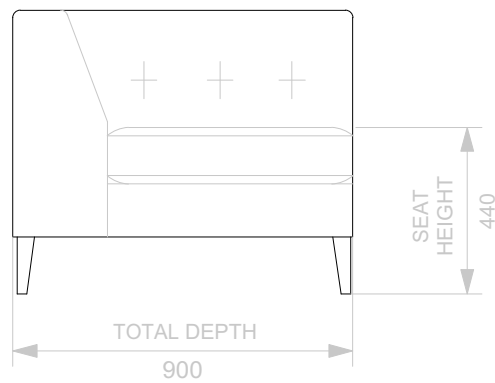

BESPOKE SOFA
LONDON

info@bespokesofalondon.co.uk - www.bespokesofalondon.co.uk

ISABEL ARMCHAIR

	WIDTH (cm)	DEPTH (cm)	HEIGHT (cm)	SEAT HEIGHT (cm)	PLAIN FABRIC (m)	PATTERN (m)	LEATHER (sqm)
ARMCHAIR	90	90	75	44	7	9	11
2 SEATERS	180						
2.5 SEATERS	220						
3 SEATERS	240						

BESPOKE SOFA
LONDON

info@bespokesofalondon.co.uk - www.bespokesofalondon.co.uk

ISABEL SOFA

	WIDTH (cm)	DEPTH (cm)	HEIGHT (cm)	SEAT HEIGHT (cm)	PLAIN FABRIC (m)	PATTERN (m)	LEATHER (sqm)
ARMCHAIR	90						
2 SEATERS	180	90	75	44	14	17	20
2.5 SEATERS	220						
3 SEATERS	240						

BESPOKE SOFA
LONDON

info@bespokesofalondon.co.uk - www.bespokesofalondon.co.uk

ISABEL SOFA

	WIDTH (cm)	DEPTH (cm)	HEIGHT (cm)	SEAT HEIGHT (cm)	PLAIN FABRIC (m)	PATTERN (m)	LEATHER (sqm)
ARMCHAIR	90						
2 SEATERS	180						
2.5 SEATERS	220	90	75	44	17	20	24
3 SEATERS	240						

BESPOKE SOFA
LONDON

info@bespokesofalondon.co.uk - www.bespokesofalondon.co.uk

ISABEL SOFA

	WIDTH (cm)	DEPTH (cm)	HEIGHT (cm)	SEAT HEIGHT (cm)	PLAIN FABRIC (m)	PATTERN (m)	LEATHER (sqm)
ARMCHAIR	90						
2 SEATERS	180						
2.5 SEATERS	220						
3 SEATERS	240	90	75	44	21	26	30