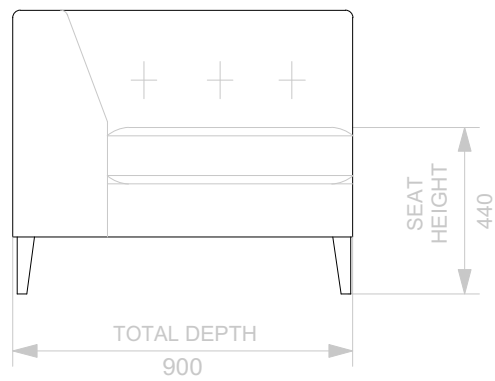

BESPOKE SOFA
LONDON

info@bespokesofalondon.co.uk - www.bespokesofalondon.co.uk

ISABEL ARMCHAIR

	WIDTH (cm)	DEPTH (cm)	HEIGHT (cm)	SEAT HEIGHT (cm)	PLAIN FABRIC (m)	PATTERN (m)	LEATHER (sqm)
ARMCHAIR	90	90	75	44	7	9	11
2 SEATERS	180						
2.5 SEATERS	220						
3 SEATERS	240						

BESPOKE SOFA
LONDON

info@bespokesofalondon.co.uk - www.bespokesofalondon.co.uk

ISABEL SOFA

	WIDTH (cm)	DEPTH (cm)	HEIGHT (cm)	SEAT HEIGHT (cm)	PLAIN FABRIC (m)	PATTERN (m)	LEATHER (sqm)
ARMCHAIR	90						
2 SEATERS	180	90	75	44	14	17	20
2.5 SEATERS	220						
3 SEATERS	240						

BESPOKE SOFA
LONDON

info@bespokesofalondon.co.uk - www.bespokesofalondon.co.uk

ISABEL SOFA

	WIDTH (cm)	DEPTH (cm)	HEIGHT (cm)	SEAT HEIGHT (cm)	PLAIN FABRIC (m)	PATTERN (m)	LEATHER (sqm)
ARMCHAIR	90						
2 SEATERS	180						
2.5 SEATERS	220	90	75	44	17	20	24
3 SEATERS	240						

BESPOKE SOFA
LONDON

info@bespokesofalondon.co.uk - www.bespokesofalondon.co.uk

ISABEL SOFA

	WIDTH (cm)	DEPTH (cm)	HEIGHT (cm)	SEAT HEIGHT (cm)	PLAIN FABRIC (m)	PATTERN (m)	LEATHER (sqm)
ARMCHAIR	90						
2 SEATERS	180						
2.5 SEATERS	220						
3 SEATERS	240	90	75	44	21	26	30