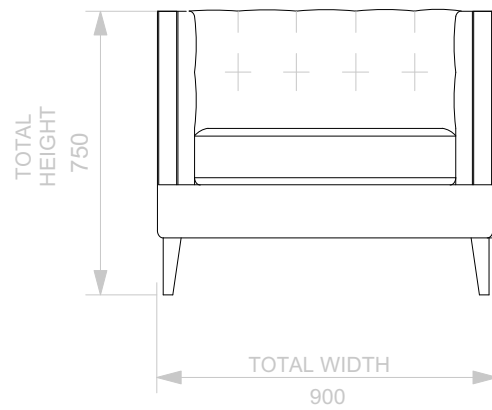

BESPOKE SOFA
LONDON

info@bespokesofalondon.co.uk - www.bespokesofalondon.co.uk

ISABEL ARMCHAIR

	WIDTH (cm)	DEPTH (cm)	HEIGHT (cm)	SEAT HEIGHT (cm)	PLAIN FABRIC (m)	PATTERN (m)	LEATHER (sqm)
ARMCHAIR	90	90	75	44	7	9	11
2 SEATERS	180						
2.5 SEATERS	220						
3 SEATERS	240						

BESPOKE SOFA
LONDON

info@bespokesofalondon.co.uk - www.bespokesofalondon.co.uk

ISABEL SOFA

	WIDTH (cm)	DEPTH (cm)	HEIGHT (cm)	SEAT HEIGHT (cm)	PLAIN FABRIC (m)	PATTERN (m)	LEATHER (sqm)
ARMCHAIR	90						
2 SEATERS	180	90	75	44	14	17	20
2.5 SEATERS	220						
3 SEATERS	240						

BESPOKE SOFA
LONDON

info@bespokesofalondon.co.uk - www.bespokesofalondon.co.uk

ISABEL SOFA

	WIDTH (cm)	DEPTH (cm)	HEIGHT (cm)	SEAT HEIGHT (cm)	PLAIN FABRIC (m)	PATTERN (m)	LEATHER (sqm)
ARMCHAIR	90						
2 SEATERS	180						
2.5 SEATERS	220	90	75	44	17	20	24
3 SEATERS	240						

BESPOKE SOFA
LONDON

info@bespokesofalondon.co.uk - www.bespokesofalondon.co.uk

ISABEL SOFA

	WIDTH (cm)	DEPTH (cm)	HEIGHT (cm)	SEAT HEIGHT (cm)	PLAIN FABRIC (m)	PATTERN (m)	LEATHER (sqm)
ARMCHAIR	90						
2 SEATERS	180						
2.5 SEATERS	220						
3 SEATERS	240	90	75	44	21	26	30