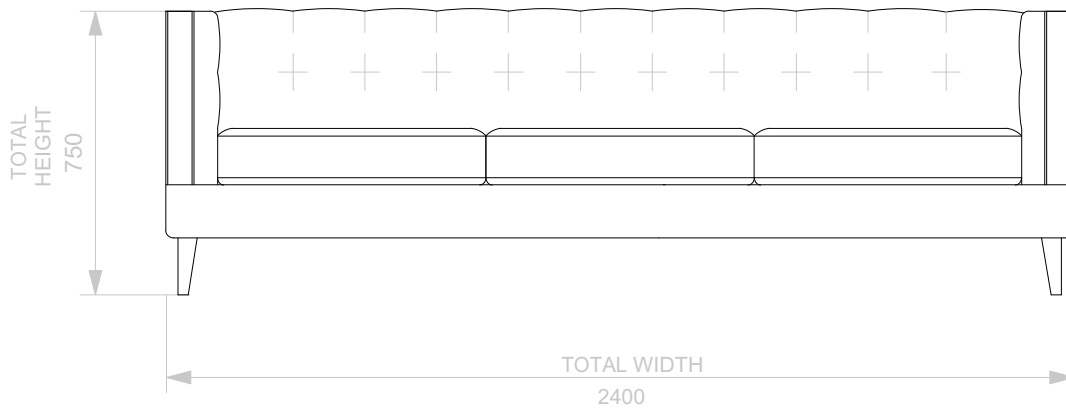

BESPOKE SOFA
LONDON

info@bespokesofalondon.co.uk - www.bespokesofalondon.co.uk

ISABEL ARMCHAIR

	WIDTH (cm)	DEPTH (cm)	HEIGHT (cm)	SEAT HEIGHT (cm)	PLAIN FABRIC (m)	PATTERN (m)	LEATHER (sqm)
ARMCHAIR	90	90	75	44	7	9	11
2 SEATERS	180						
2.5 SEATERS	220						
3 SEATERS	240						

BESPOKE SOFA
LONDON

info@bespokesofalondon.co.uk - www.bespokesofalondon.co.uk

ISABEL SOFA

	WIDTH (cm)	DEPTH (cm)	HEIGHT (cm)	SEAT HEIGHT (cm)	PLAIN FABRIC (m)	PATTERN (m)	LEATHER (sqm)
ARMCHAIR	90						
2 SEATERS	180	90	75	44	14	17	20
2.5 SEATERS	220						
3 SEATERS	240						

BESPOKE SOFA
LONDON

info@bespokesofalondon.co.uk - www.bespokesofalondon.co.uk

ISABEL SOFA

	WIDTH (cm)	DEPTH (cm)	HEIGHT (cm)	SEAT HEIGHT (cm)	PLAIN FABRIC (m)	PATTERN (m)	LEATHER (sqm)
ARMCHAIR	90						
2 SEATERS	180						
2.5 SEATERS	220	90	75	44	17	20	24
3 SEATERS	240						

BESPOKE SOFA
LONDON

info@bespokesofalondon.co.uk - www.bespokesofalondon.co.uk

ISABEL SOFA

	WIDTH (cm)	DEPTH (cm)	HEIGHT (cm)	SEAT HEIGHT (cm)	PLAIN FABRIC (m)	PATTERN (m)	LEATHER (sqm)
ARMCHAIR	90						
2 SEATERS	180						
2.5 SEATERS	220						
3 SEATERS	240	90	75	44	21	26	30