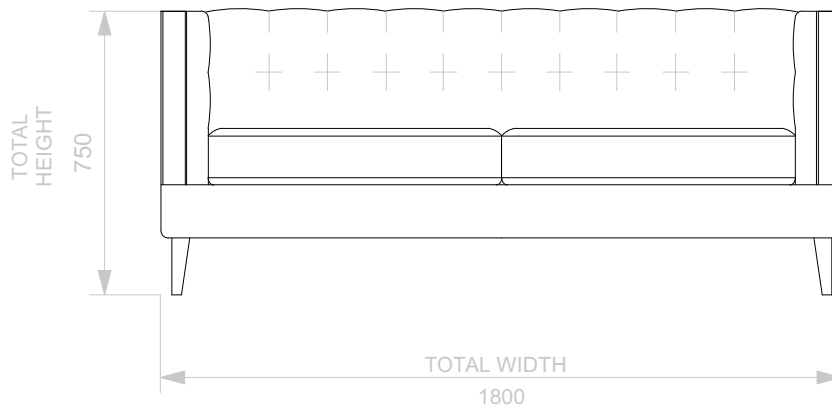

BESPOKE SOFA
LONDON

info@bespokesofalondon.co.uk - www.bespokesofalondon.co.uk

ISABEL ARMCHAIR

	WIDTH (cm)	DEPTH (cm)	HEIGHT (cm)	SEAT HEIGHT (cm)	PLAIN FABRIC (m)	PATTERN (m)	LEATHER (sqm)
ARMCHAIR	90	90	75	44	7	9	11
2 SEATERS	180						
2.5 SEATERS	220						
3 SEATERS	240						

BESPOKE SOFA
LONDON

info@bespokesofalondon.co.uk - www.bespokesofalondon.co.uk

ISABEL SOFA

	WIDTH (cm)	DEPTH (cm)	HEIGHT (cm)	SEAT HEIGHT (cm)	PLAIN FABRIC (m)	PATTERN (m)	LEATHER (sqm)
ARMCHAIR	90						
2 SEATERS	180	90	75	44	14	17	20
2.5 SEATERS	220						
3 SEATERS	240						

BESPOKE SOFA
LONDON

info@bespokesofalondon.co.uk - www.bespokesofalondon.co.uk

ISABEL SOFA

	WIDTH (cm)	DEPTH (cm)	HEIGHT (cm)	SEAT HEIGHT (cm)	PLAIN FABRIC (m)	PATTERN (m)	LEATHER (sqm)
ARMCHAIR	90						
2 SEATERS	180						
2.5 SEATERS	220	90	75	44	17	20	24
3 SEATERS	240						

BESPOKE SOFA
LONDON

info@bespokesofalondon.co.uk - www.bespokesofalondon.co.uk

ISABEL SOFA

	WIDTH (cm)	DEPTH (cm)	HEIGHT (cm)	SEAT HEIGHT (cm)	PLAIN FABRIC (m)	PATTERN (m)	LEATHER (sqm)
ARMCHAIR	90						
2 SEATERS	180						
2.5 SEATERS	220						
3 SEATERS	240	90	75	44	21	26	30