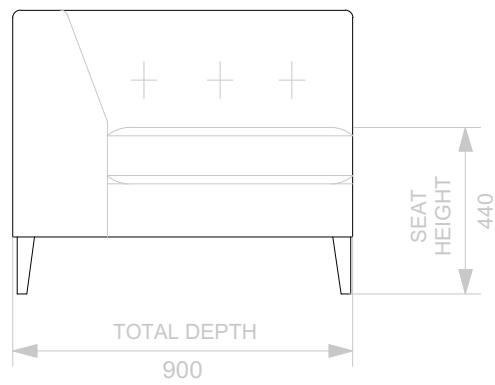

BESPOKE SOFA
LONDON

info@bespokesofalondon.co.uk - www.bespokesofalondon.co.uk

ISABEL ARMCHAIR

	WIDTH (cm)	DEPTH (cm)	HEIGHT (cm)	SEAT HEIGHT (cm)	PLAIN FABRIC (m)	PATTERN (m)	LEATHER (sqm)
ARMCHAIR	90	90	75	44	7	9	11
2 SEATERS	180						
2.5 SEATERS	220						
3 SEATERS	240						

BESPOKE SOFA
LONDON

info@bespokesofalondon.co.uk - www.bespokesofalondon.co.uk

ISABEL SOFA

	WIDTH (cm)	DEPTH (cm)	HEIGHT (cm)	SEAT HEIGHT (cm)	PLAIN FABRIC (m)	PATTERN (m)	LEATHER (sqm)
ARMCHAIR	90						
2 SEATERS	180	90	75	44	14	17	20
2.5 SEATERS	220						
3 SEATERS	240						

BESPOKE SOFA
LONDON

info@bespokesofalondon.co.uk - www.bespokesofalondon.co.uk

ISABEL SOFA

	WIDTH (cm)	DEPTH (cm)	HEIGHT (cm)	SEAT HEIGHT (cm)	PLAIN FABRIC (m)	PATTERN (m)	LEATHER (sqm)
ARMCHAIR	90						
2 SEATERS	180						
2.5 SEATERS	220	90	75	44	17	20	24
3 SEATERS	240						

BESPOKE SOFA
LONDON

info@bespokesofalondon.co.uk - www.bespokesofalondon.co.uk

ISABEL SOFA

	WIDTH (cm)	DEPTH (cm)	HEIGHT (cm)	SEAT HEIGHT (cm)	PLAIN FABRIC (m)	PATTERN (m)	LEATHER (sqm)
ARMCHAIR	90						
2 SEATERS	180						
2.5 SEATERS	220						
3 SEATERS	240	90	75	44	21	26	30