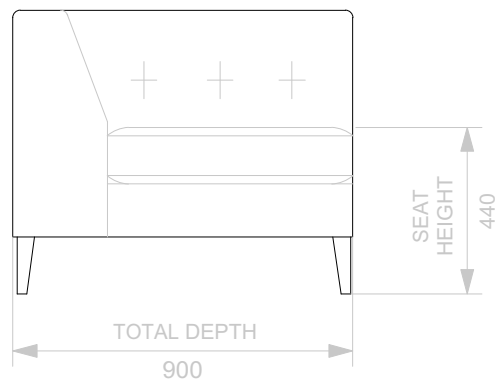

BESPOKE SOFA
LONDON

info@bespokesofalondon.co.uk - www.bespokesofalondon.co.uk

ISABEL ARMCHAIR

	WIDTH (cm)	DEPTH (cm)	HEIGHT (cm)	SEAT HEIGHT (cm)	PLAIN FABRIC (m)	PATTERN (m)	LEATHER (sqm)
ARMCHAIR	90	90	75	44	7	9	11
2 SEATERS	180						
2.5 SEATERS	220						
3 SEATERS	240						

BESPOKE SOFA
LONDON

info@bespokesofalondon.co.uk - www.bespokesofalondon.co.uk

ISABEL SOFA

	WIDTH (cm)	DEPTH (cm)	HEIGHT (cm)	SEAT HEIGHT (cm)	PLAIN FABRIC (m)	PATTERN (m)	LEATHER (sqm)
ARMCHAIR	90						
2 SEATERS	180	90	75	44	14	17	20
2.5 SEATERS	220						
3 SEATERS	240						

BESPOKE SOFA
LONDON

info@bespokesofalondon.co.uk - www.bespokesofalondon.co.uk

ISABEL SOFA

	WIDTH (cm)	DEPTH (cm)	HEIGHT (cm)	SEAT HEIGHT (cm)	PLAIN FABRIC (m)	PATTERN (m)	LEATHER (sqm)
ARMCHAIR	90						
2 SEATERS	180						
2.5 SEATERS	220	90	75	44	17	20	24
3 SEATERS	240						

BESPOKE SOFA
LONDON

info@bespokesofalondon.co.uk - www.bespokesofalondon.co.uk

ISABEL SOFA

	WIDTH (cm)	DEPTH (cm)	HEIGHT (cm)	SEAT HEIGHT (cm)	PLAIN FABRIC (m)	PATTERN (m)	LEATHER (sqm)
ARMCHAIR	90						
2 SEATERS	180						
2.5 SEATERS	220						
3 SEATERS	240	90	75	44	21	26	30