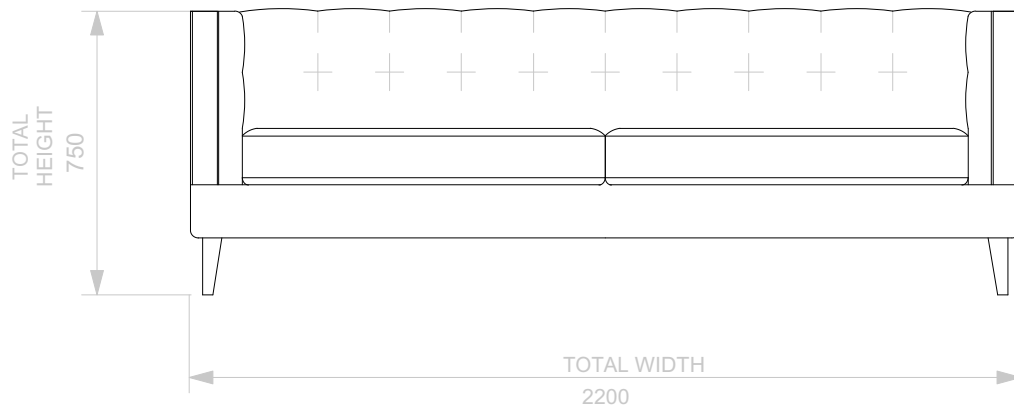

BESPOKE SOFA
LONDON

info@bespokesofalondon.co.uk - www.bespokesofalondon.co.uk

ISABEL ARMCHAIR

	WIDTH (cm)	DEPTH (cm)	HEIGHT (cm)	SEAT HEIGHT (cm)	PLAIN FABRIC (m)	PATTERN (m)	LEATHER (sqm)
ARMCHAIR	90	90	75	44	7	9	11
2 SEATERS	180						
2.5 SEATERS	220						
3 SEATERS	240						

BESPOKE SOFA
LONDON

info@bespokesofalondon.co.uk - www.bespokesofalondon.co.uk

ISABEL SOFA

	WIDTH (cm)	DEPTH (cm)	HEIGHT (cm)	SEAT HEIGHT (cm)	PLAIN FABRIC (m)	PATTERN (m)	LEATHER (sqm)
ARMCHAIR	90						
2 SEATERS	180	90	75	44	14	17	20
2.5 SEATERS	220						
3 SEATERS	240						

BESPOKE SOFA
LONDON

info@bespokesofalondon.co.uk - www.bespokesofalondon.co.uk

ISABEL SOFA

	WIDTH (cm)	DEPTH (cm)	HEIGHT (cm)	SEAT HEIGHT (cm)	PLAIN FABRIC (m)	PATTERN (m)	LEATHER (sqm)
ARMCHAIR	90						
2 SEATERS	180						
2.5 SEATERS	220	90	75	44	17	20	24
3 SEATERS	240						

BESPOKE SOFA
LONDON

info@bespokesofalondon.co.uk - www.bespokesofalondon.co.uk

ISABEL SOFA

	WIDTH (cm)	DEPTH (cm)	HEIGHT (cm)	SEAT HEIGHT (cm)	PLAIN FABRIC (m)	PATTERN (m)	LEATHER (sqm)
ARMCHAIR	90						
2 SEATERS	180						
2.5 SEATERS	220						
3 SEATERS	240	90	75	44	21	26	30