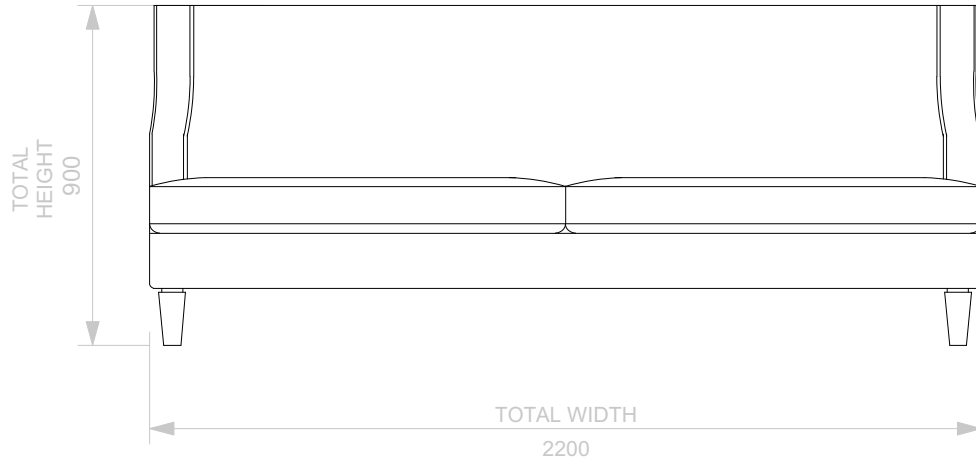

BESPOKE SOFA  
LONDON

info@bespokesofalondon.co.uk - www.bespokesofalondon.co.uk

JERSEY ARMCHAIR

	WIDTH (cm)	DEPTH (cm)	HEIGHT (cm)	SEAT HEIGHT (cm)	PLAIN FABRIC (m)	PATTERN (m)	LEATHER (sqm)
ARMCHAIR	76	86	90	44	5	9	11
2 SEATERS	180						
2.5 SEATERS	220						
3 SEATERS	240						

## JERSEY SOFA

	WIDTH (cm)	DEPTH (cm)	HEIGHT (cm)	SEAT HEIGHT (cm)	PLAIN FABRIC (m)	PATTERN (m)	LEATHER (sqm)
ARMCHAIR	90						
<b>2 SEATERS</b>	<b>180</b>	<b>86</b>	<b>90</b>	<b>44</b>	<b>14</b>	<b>17</b>	<b>20</b>
2.5 SEATERS	220						
3 SEATERS	240						

BESPOKE SOFA  
LONDON

info@bespokesofalondon.co.uk - www.bespokesofalondon.co.uk

JERSEY SOFA

	WIDTH (cm)	DEPTH (cm)	HEIGHT (cm)	SEAT HEIGHT (cm)	PLAIN FABRIC (m)	PATTERN (m)	LEATHER (sqm)
ARMCHAIR	90						
2 SEATERS	180						
<b>2.5 SEATERS</b>	<b>220</b>	<b>86</b>	<b>90</b>	<b>44</b>	<b>18</b>	<b>20</b>	<b>24</b>
3 SEATERS	240						

## JERSEY SOFA

	WIDTH (cm)	DEPTH (cm)	HEIGHT (cm)	SEAT HEIGHT (cm)	PLAIN FABRIC (m)	PATTERN (m)	LEATHER (sqm)
ARMCHAIR	90						
2 SEATERS	180						
2.5 SEATERS	220						
<b>3 SEATERS</b>	<b>240</b>	<b>90</b>	<b>90</b>	<b>44</b>	<b>22</b>	<b>26</b>	<b>30</b>