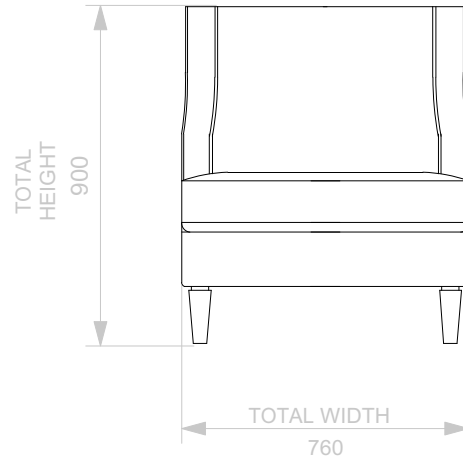

BESPOKE SOFA  
LONDON

info@bespokesofalondon.co.uk - www.bespokesofalondon.co.uk

JERSEY ARMCHAIR

	WIDTH (cm)	DEPTH (cm)	HEIGHT (cm)	SEAT HEIGHT (cm)	PLAIN FABRIC (m)	PATTERN (m)	LEATHER (sqm)
ARMCHAIR	76	86	90	44	5	9	11
2 SEATERS	180						
2.5 SEATERS	220						
3 SEATERS	240						

## JERSEY SOFA

	WIDTH (cm)	DEPTH (cm)	HEIGHT (cm)	SEAT HEIGHT (cm)	PLAIN FABRIC (m)	PATTERN (m)	LEATHER (sqm)
ARMCHAIR	90						
<b>2 SEATERS</b>	<b>180</b>	<b>86</b>	<b>90</b>	<b>44</b>	<b>14</b>	<b>17</b>	<b>20</b>
2.5 SEATERS	220						
3 SEATERS	240						

BESPOKE SOFA  
LONDON

info@bespokesofalondon.co.uk - www.bespokesofalondon.co.uk

JERSEY SOFA

	WIDTH (cm)	DEPTH (cm)	HEIGHT (cm)	SEAT HEIGHT (cm)	PLAIN FABRIC (m)	PATTERN (m)	LEATHER (sqm)
ARMCHAIR	90						
2 SEATERS	180						
<b>2.5 SEATERS</b>	<b>220</b>	<b>86</b>	<b>90</b>	<b>44</b>	<b>18</b>	<b>20</b>	<b>24</b>
3 SEATERS	240						

## JERSEY SOFA

	WIDTH (cm)	DEPTH (cm)	HEIGHT (cm)	SEAT HEIGHT (cm)	PLAIN FABRIC (m)	PATTERN (m)	LEATHER (sqm)
ARMCHAIR	90						
2 SEATERS	180						
2.5 SEATERS	220						
<b>3 SEATERS</b>	<b>240</b>	<b>90</b>	<b>90</b>	<b>44</b>	<b>22</b>	<b>26</b>	<b>30</b>