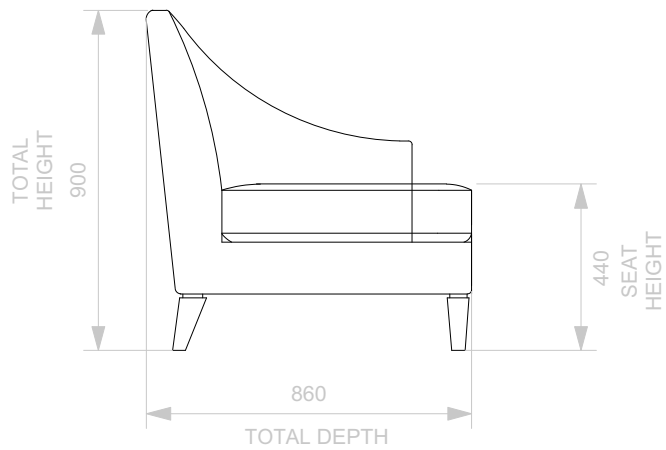

BESPOKE SOFA  
LONDON

info@bespokesofalondon.co.uk - www.bespokesofalondon.co.uk

JERSEY ARMCHAIR

	WIDTH (cm)	DEPTH (cm)	HEIGHT (cm)	SEAT HEIGHT (cm)	PLAIN FABRIC (m)	PATTERN (m)	LEATHER (sqm)
ARMCHAIR	76	86	90	44	5	9	11
2 SEATERS	180						
2.5 SEATERS	220						
3 SEATERS	240						

## JERSEY SOFA

	WIDTH (cm)	DEPTH (cm)	HEIGHT (cm)	SEAT HEIGHT (cm)	PLAIN FABRIC (m)	PATTERN (m)	LEATHER (sqm)
ARMCHAIR	90						
<b>2 SEATERS</b>	<b>180</b>	<b>86</b>	<b>90</b>	<b>44</b>	<b>14</b>	<b>17</b>	<b>20</b>
2.5 SEATERS	220						
3 SEATERS	240						

BESPOKE SOFA  
LONDON

info@bespokesofalondon.co.uk - www.bespokesofalondon.co.uk

JERSEY SOFA

	WIDTH (cm)	DEPTH (cm)	HEIGHT (cm)	SEAT HEIGHT (cm)	PLAIN FABRIC (m)	PATTERN (m)	LEATHER (sqm)
ARMCHAIR	90						
2 SEATERS	180						
<b>2.5 SEATERS</b>	<b>220</b>	<b>86</b>	<b>90</b>	<b>44</b>	<b>18</b>	<b>20</b>	<b>24</b>
3 SEATERS	240						

## JERSEY SOFA

	WIDTH (cm)	DEPTH (cm)	HEIGHT (cm)	SEAT HEIGHT (cm)	PLAIN FABRIC (m)	PATTERN (m)	LEATHER (sqm)
ARMCHAIR	90						
2 SEATERS	180						
2.5 SEATERS	220						
<b>3 SEATERS</b>	<b>240</b>	<b>90</b>	<b>90</b>	<b>44</b>	<b>22</b>	<b>26</b>	<b>30</b>