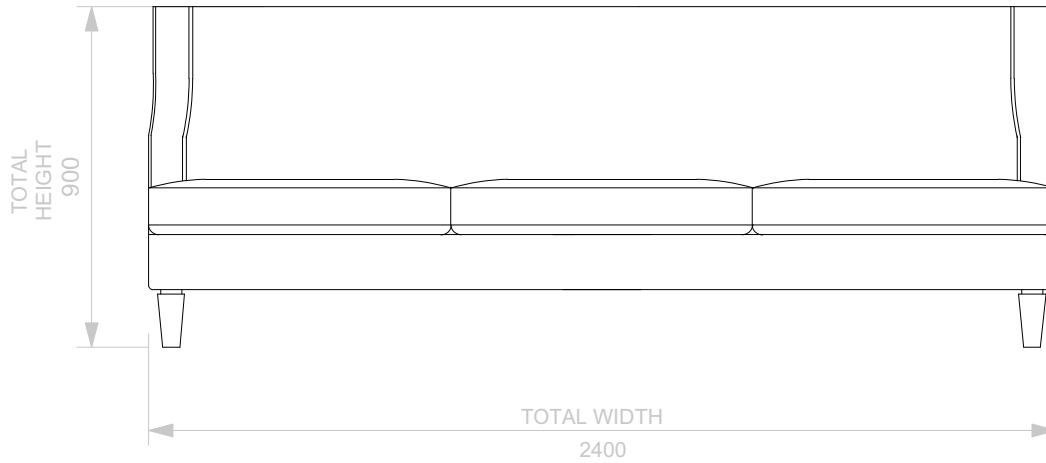

BESPOKE SOFA  
LONDON

info@bespokesofalondon.co.uk - www.bespokesofalondon.co.uk

JERSEY ARMCHAIR

	WIDTH (cm)	DEPTH (cm)	HEIGHT (cm)	SEAT HEIGHT (cm)	PLAIN FABRIC (m)	PATTERN (m)	LEATHER (sqm)
ARMCHAIR	76	86	90	44	5	9	11
2 SEATERS	180						
2.5 SEATERS	220						
3 SEATERS	240						

## JERSEY SOFA

	WIDTH (cm)	DEPTH (cm)	HEIGHT (cm)	SEAT HEIGHT (cm)	PLAIN FABRIC (m)	PATTERN (m)	LEATHER (sqm)
ARMCHAIR	90						
<b>2 SEATERS</b>	<b>180</b>	<b>86</b>	<b>90</b>	<b>44</b>	<b>14</b>	<b>17</b>	<b>20</b>
2.5 SEATERS	220						
3 SEATERS	240						

BESPOKE SOFA  
LONDON

info@bespokesofalondon.co.uk - www.bespokesofalondon.co.uk

JERSEY SOFA

	WIDTH (cm)	DEPTH (cm)	HEIGHT (cm)	SEAT HEIGHT (cm)	PLAIN FABRIC (m)	PATTERN (m)	LEATHER (sqm)
ARMCHAIR	90						
2 SEATERS	180						
<b>2.5 SEATERS</b>	<b>220</b>	<b>86</b>	<b>90</b>	<b>44</b>	<b>18</b>	<b>20</b>	<b>24</b>
3 SEATERS	240						

## JERSEY SOFA

	WIDTH (cm)	DEPTH (cm)	HEIGHT (cm)	SEAT HEIGHT (cm)	PLAIN FABRIC (m)	PATTERN (m)	LEATHER (sqm)
ARMCHAIR	90						
2 SEATERS	180						
2.5 SEATERS	220						
<b>3 SEATERS</b>	<b>240</b>	<b>90</b>	<b>90</b>	<b>44</b>	<b>22</b>	<b>26</b>	<b>30</b>