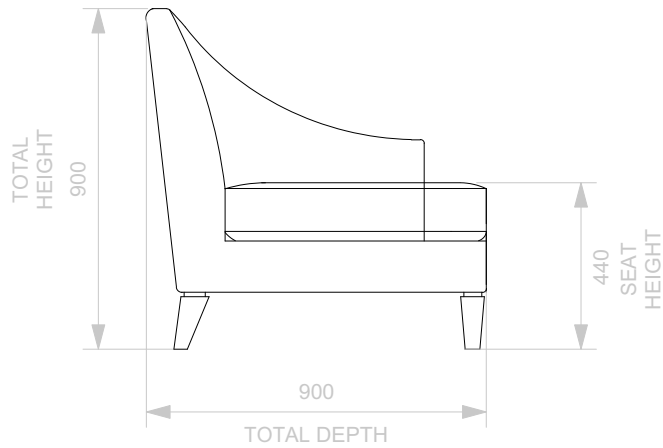

BESPOKE SOFA  
LONDON

info@bespokesofalondon.co.uk - www.bespokesofalondon.co.uk

JERSEY ARMCHAIR

	WIDTH (cm)	DEPTH (cm)	HEIGHT (cm)	SEAT HEIGHT (cm)	PLAIN FABRIC (m)	PATTERN (m)	LEATHER (sqm)
ARMCHAIR	76	86	90	44	5	9	11
2 SEATERS	180						
2.5 SEATERS	220						
3 SEATERS	240						

## JERSEY SOFA

	WIDTH (cm)	DEPTH (cm)	HEIGHT (cm)	SEAT HEIGHT (cm)	PLAIN FABRIC (m)	PATTERN (m)	LEATHER (sqm)
ARMCHAIR	90						
<b>2 SEATERS</b>	<b>180</b>	<b>86</b>	<b>90</b>	<b>44</b>	<b>14</b>	<b>17</b>	<b>20</b>
2.5 SEATERS	220						
3 SEATERS	240						

BESPOKE SOFA  
LONDON

info@bespokesofalondon.co.uk - www.bespokesofalondon.co.uk

JERSEY SOFA

	WIDTH (cm)	DEPTH (cm)	HEIGHT (cm)	SEAT HEIGHT (cm)	PLAIN FABRIC (m)	PATTERN (m)	LEATHER (sqm)
ARMCHAIR	90						
2 SEATERS	180						
<b>2.5 SEATERS</b>	<b>220</b>	<b>86</b>	<b>90</b>	<b>44</b>	<b>18</b>	<b>20</b>	<b>24</b>
3 SEATERS	240						

## JERSEY SOFA

	WIDTH (cm)	DEPTH (cm)	HEIGHT (cm)	SEAT HEIGHT (cm)	PLAIN FABRIC (m)	PATTERN (m)	LEATHER (sqm)
ARMCHAIR	90						
2 SEATERS	180						
2.5 SEATERS	220						
<b>3 SEATERS</b>	<b>240</b>	<b>90</b>	<b>90</b>	<b>44</b>	<b>22</b>	<b>26</b>	<b>30</b>