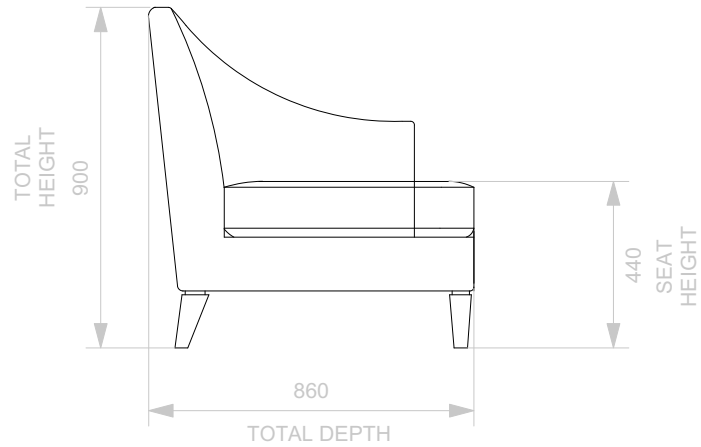

BESPOKE SOFA  
LONDON

info@bespokesofalondon.co.uk - www.bespokesofalondon.co.uk

JERSEY ARMCHAIR

	WIDTH (cm)	DEPTH (cm)	HEIGHT (cm)	SEAT HEIGHT (cm)	PLAIN FABRIC (m)	PATTERN (m)	LEATHER (sqm)
ARMCHAIR	76	86	90	44	5	9	11
2 SEATERS	180						
2.5 SEATERS	220						
3 SEATERS	240						

## JERSEY SOFA

	WIDTH (cm)	DEPTH (cm)	HEIGHT (cm)	SEAT HEIGHT (cm)	PLAIN FABRIC (m)	PATTERN (m)	LEATHER (sqm)
ARMCHAIR	90						
<b>2 SEATERS</b>	<b>180</b>	<b>86</b>	<b>90</b>	<b>44</b>	<b>14</b>	<b>17</b>	<b>20</b>
2.5 SEATERS	220						
3 SEATERS	240						

BESPOKE SOFA  
LONDON

info@bespokesofalondon.co.uk - www.bespokesofalondon.co.uk

JERSEY SOFA

	WIDTH (cm)	DEPTH (cm)	HEIGHT (cm)	SEAT HEIGHT (cm)	PLAIN FABRIC (m)	PATTERN (m)	LEATHER (sqm)
ARMCHAIR	90						
2 SEATERS	180						
<b>2.5 SEATERS</b>	<b>220</b>	<b>86</b>	<b>90</b>	<b>44</b>	<b>18</b>	<b>20</b>	<b>24</b>
3 SEATERS	240						

## JERSEY SOFA

	WIDTH (cm)	DEPTH (cm)	HEIGHT (cm)	SEAT HEIGHT (cm)	PLAIN FABRIC (m)	PATTERN (m)	LEATHER (sqm)
ARMCHAIR	90						
2 SEATERS	180						
2.5 SEATERS	220						
<b>3 SEATERS</b>	<b>240</b>	<b>90</b>	<b>90</b>	<b>44</b>	<b>22</b>	<b>26</b>	<b>30</b>