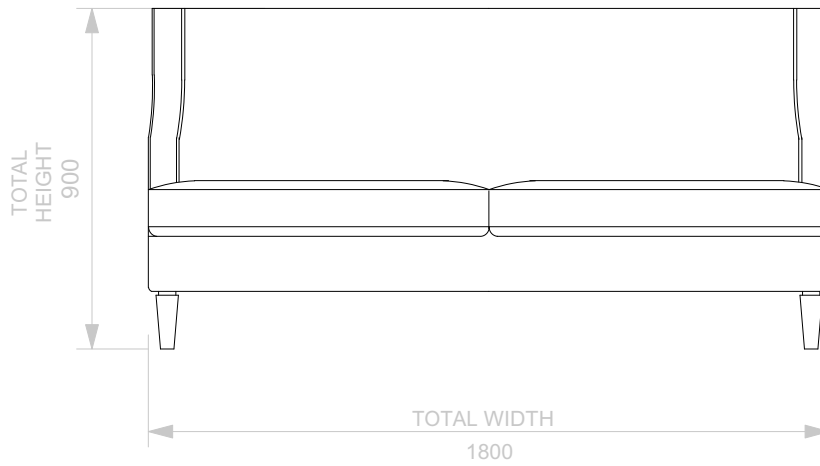

BESPOKE SOFA  
LONDON

info@bespokesofalondon.co.uk - www.bespokesofalondon.co.uk

JERSEY ARMCHAIR

	WIDTH (cm)	DEPTH (cm)	HEIGHT (cm)	SEAT HEIGHT (cm)	PLAIN FABRIC (m)	PATTERN (m)	LEATHER (sqm)
ARMCHAIR	76	86	90	44	5	9	11
2 SEATERS	180						
2.5 SEATERS	220						
3 SEATERS	240						

## JERSEY SOFA

	WIDTH (cm)	DEPTH (cm)	HEIGHT (cm)	SEAT HEIGHT (cm)	PLAIN FABRIC (m)	PATTERN (m)	LEATHER (sqm)
ARMCHAIR	90						
<b>2 SEATERS</b>	<b>180</b>	<b>86</b>	<b>90</b>	<b>44</b>	<b>14</b>	<b>17</b>	<b>20</b>
2.5 SEATERS	220						
3 SEATERS	240						

BESPOKE SOFA  
LONDON

info@bespokesofalondon.co.uk - www.bespokesofalondon.co.uk

JERSEY SOFA

	WIDTH (cm)	DEPTH (cm)	HEIGHT (cm)	SEAT HEIGHT (cm)	PLAIN FABRIC (m)	PATTERN (m)	LEATHER (sqm)
ARMCHAIR	90						
2 SEATERS	180						
<b>2.5 SEATERS</b>	<b>220</b>	<b>86</b>	<b>90</b>	<b>44</b>	<b>18</b>	<b>20</b>	<b>24</b>
3 SEATERS	240						

## JERSEY SOFA

	WIDTH (cm)	DEPTH (cm)	HEIGHT (cm)	SEAT HEIGHT (cm)	PLAIN FABRIC (m)	PATTERN (m)	LEATHER (sqm)
ARMCHAIR	90						
2 SEATERS	180						
2.5 SEATERS	220						
<b>3 SEATERS</b>	<b>240</b>	<b>90</b>	<b>90</b>	<b>44</b>	<b>22</b>	<b>26</b>	<b>30</b>