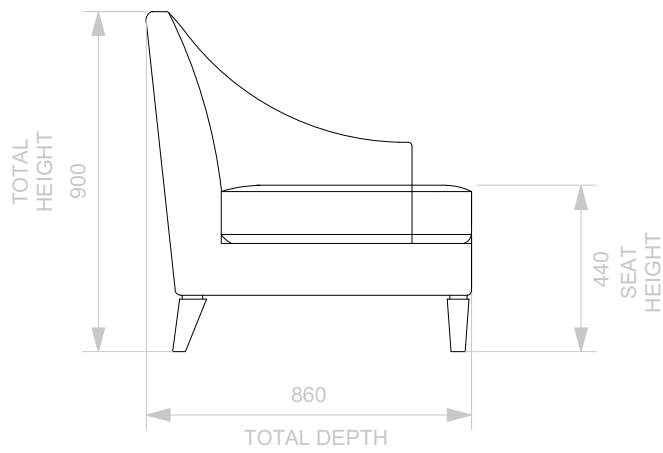

BESPOKE SOFA  
LONDON

info@bespokesofalondon.co.uk - www.bespokesofalondon.co.uk

JERSEY ARMCHAIR

	WIDTH (cm)	DEPTH (cm)	HEIGHT (cm)	SEAT HEIGHT (cm)	PLAIN FABRIC (m)	PATTERN (m)	LEATHER (sqm)
ARMCHAIR	76	86	90	44	5	9	11
2 SEATERS	180						
2.5 SEATERS	220						
3 SEATERS	240						

## JERSEY SOFA

	WIDTH (cm)	DEPTH (cm)	HEIGHT (cm)	SEAT HEIGHT (cm)	PLAIN FABRIC (m)	PATTERN (m)	LEATHER (sqm)
ARMCHAIR	90						
<b>2 SEATERS</b>	<b>180</b>	<b>86</b>	<b>90</b>	<b>44</b>	<b>14</b>	<b>17</b>	<b>20</b>
2.5 SEATERS	220						
3 SEATERS	240						

BESPOKE SOFA  
LONDON

info@bespokesofalondon.co.uk - www.bespokesofalondon.co.uk

JERSEY SOFA

	WIDTH (cm)	DEPTH (cm)	HEIGHT (cm)	SEAT HEIGHT (cm)	PLAIN FABRIC (m)	PATTERN (m)	LEATHER (sqm)
ARMCHAIR	90						
2 SEATERS	180						
<b>2.5 SEATERS</b>	<b>220</b>	<b>86</b>	<b>90</b>	<b>44</b>	<b>18</b>	<b>20</b>	<b>24</b>
3 SEATERS	240						

## JERSEY SOFA

	WIDTH (cm)	DEPTH (cm)	HEIGHT (cm)	SEAT HEIGHT (cm)	PLAIN FABRIC (m)	PATTERN (m)	LEATHER (sqm)
ARMCHAIR	90						
2 SEATERS	180						
2.5 SEATERS	220						
<b>3 SEATERS</b>	<b>240</b>	<b>90</b>	<b>90</b>	<b>44</b>	<b>22</b>	<b>26</b>	<b>30</b>