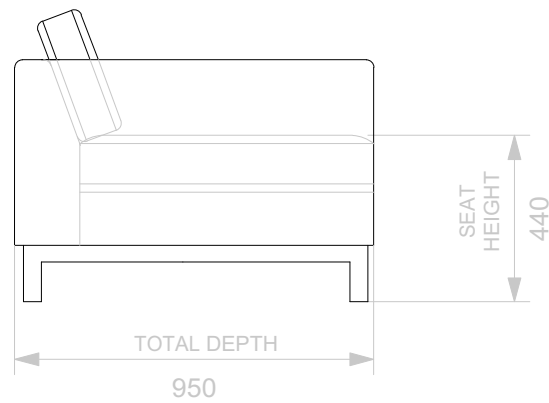

BESPOKE SOFA

LONDON

info@bespokesofalondon.co.uk - www.bespokesofalondon.co.uk

JULIUS ARMCHAIR

	WIDTH (cm)	DEPTH (cm)	HEIGHT (cm)	SEAT HEIGHT (cm)	PLAIN FABRIC (m)	PATTERN (m)	LEATHER (sqm)
ARMCHAIR	90	95	86	44	7	9	11
2 SEATERS	180						
2.5 SEATERS	220						
3 SEATERS	240						

BESPOKE SOFA

LONDON

info@bespokesofalondon.co.uk - www.bespokesofalondon.co.uk

JULIUS SOFA

	WIDTH (cm)	DEPTH (cm)	HEIGHT (cm)	SEAT HEIGHT (cm)	PLAIN FABRIC (m)	PATTERN (m)	LEATHER (sqm)
ARMCHAIR	90						
2 SEATERS	180						
2.5 SEATERS	220						
3 SEATERS	240	95	86	44	21	26	30

BESPOKE SOFA

LONDON

info@bespokesofalondon.co.uk - www.bespokesofalondon.co.uk

JULIUS SOFA

	WIDTH (cm)	DEPTH (cm)	HEIGHT (cm)	SEAT HEIGHT (cm)	PLAIN FABRIC (m)	PATTERN (m)	LEATHER (sqm)
ARMCHAIR	90						
2 SEATERS	180						
2.5 SEATERS	220	95	86	44	18	22	26
3 SEATERS	240						