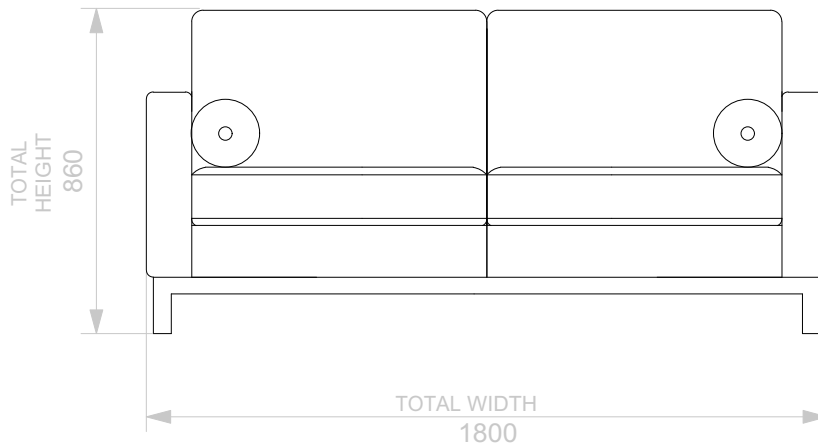

BESPOKE SOFA

LONDON

info@bespokesofalondon.co.uk - www.bespokesofalondon.co.uk

JULIUS SOFA

	WIDTH (cm)	DEPTH (cm)	HEIGHT (cm)	SEAT HEIGHT (cm)	PLAIN FABRIC (m)	PATTERN (m)	LEATHER (sqm)
ARMCHAIR	90						
2 SEATERS	180						
2.5 SEATERS	220	95	86	44	18	22	26
3 SEATERS	240						

BESPOKE SOFA

LONDON

info@bespokesofalondon.co.uk - www.bespokesofalondon.co.uk

JULIUS SOFA

	WIDTH (cm)	DEPTH (cm)	HEIGHT (cm)	SEAT HEIGHT (cm)	PLAIN FABRIC (m)	PATTERN (m)	LEATHER (sqm)
ARMCHAIR	90						
2 SEATERS	180	95	86	44	16	19	22
2.5 SEATERS	220						
3 SEATERS	240						