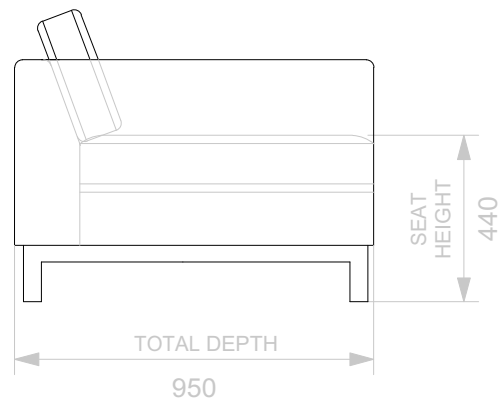

BESPOKE SOFA

LONDON

info@bespokesofalondon.co.uk - www.bespokesofalondon.co.uk

JULIUS SOFA

	WIDTH (cm)	DEPTH (cm)	HEIGHT (cm)	SEAT HEIGHT (cm)	PLAIN FABRIC (m)	PATTERN (m)	LEATHER (sqm)
ARMCHAIR	90						
2 SEATERS	180						
2.5 SEATERS	220						
3 SEATERS	240	95	86	44	21	26	30

BESPOKE SOFA

LONDON

info@bespokesofalondon.co.uk - www.bespokesofalondon.co.uk

JULIUS SOFA

	WIDTH (cm)	DEPTH (cm)	HEIGHT (cm)	SEAT HEIGHT (cm)	PLAIN FABRIC (m)	PATTERN (m)	LEATHER (sqm)
ARMCHAIR	90						
2 SEATERS	180						
2.5 SEATERS	220	95	86	44	18	22	26
3 SEATERS	240						