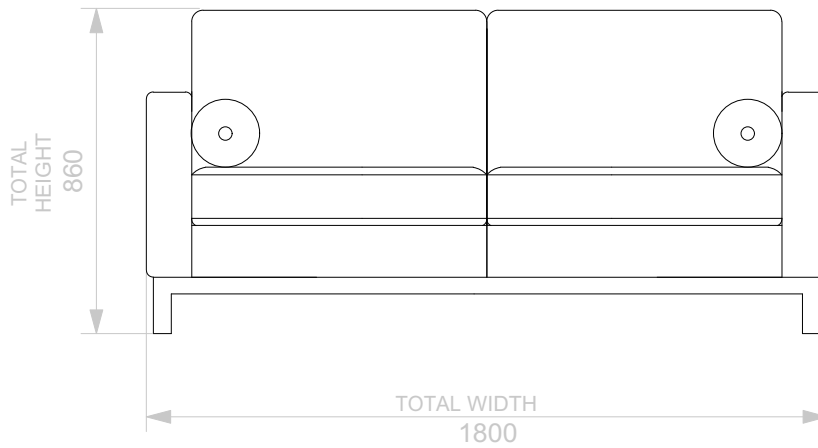

BESPOKE SOFA
LONDON

info@bespokesofalondon.co.uk - www.bespokesofalondon.co.uk

JULIUS SOFA

	WIDTH (cm)	DEPTH (cm)	HEIGHT (cm)	SEAT HEIGHT (cm)	PLAIN FABRIC (m)	PATTERN (m)	LEATHER (sqm)
ARMCHAIR	90						
2 SEATERS	180						
2.5 SEATERS	220						
3 SEATERS	240	95	86	44	21	26	30

BESPOKE SOFA

LONDON

info@bespokesofalondon.co.uk - www.bespokesofalondon.co.uk

JULIUS SOFA

	WIDTH (cm)	DEPTH (cm)	HEIGHT (cm)	SEAT HEIGHT (cm)	PLAIN FABRIC (m)	PATTERN (m)	LEATHER (sqm)
ARMCHAIR	90						
2 SEATERS	180						
2.5 SEATERS	220	95	86	44	18	22	26
3 SEATERS	240						

BESPOKE SOFA

LONDON

info@bespokesofalondon.co.uk - www.bespokesofalondon.co.uk

JULIUS SOFA

	WIDTH (cm)	DEPTH (cm)	HEIGHT (cm)	SEAT HEIGHT (cm)	PLAIN FABRIC (m)	PATTERN (m)	LEATHER (sqm)
ARMCHAIR	90						
2 SEATERS	180	95	86	44	16	19	22
2.5 SEATERS	220						
3 SEATERS	240						