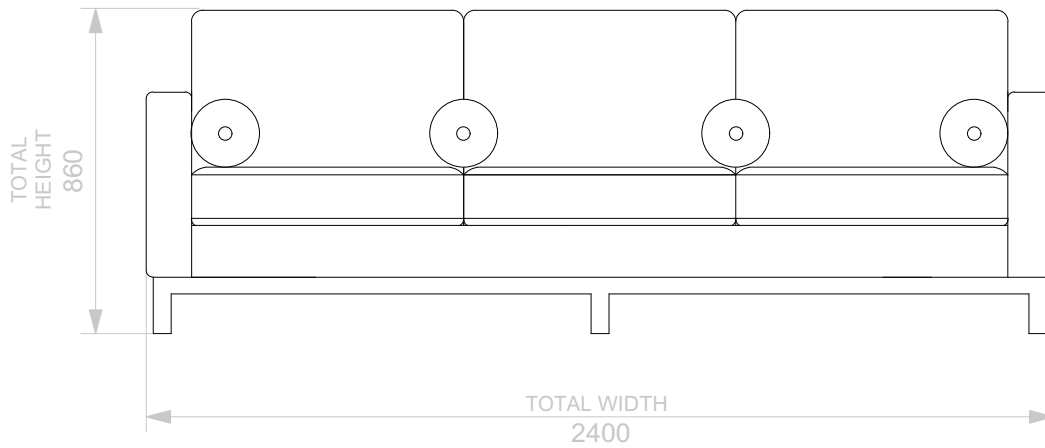

BESPOKE SOFA

LONDON

info@bespokesofalondon.co.uk - www.bespokesofalondon.co.uk

JULIUS SOFA

	WIDTH (cm)	DEPTH (cm)	HEIGHT (cm)	SEAT HEIGHT (cm)	PLAIN FABRIC (m)	PATTERN (m)	LEATHER (sqm)
ARMCHAIR	90						
2 SEATERS	180						
2.5 SEATERS	220						
3 SEATERS	240	95	86	44	21	26	30

BESPOKE SOFA

LONDON

info@bespokesofalondon.co.uk - www.bespokesofalondon.co.uk

JULIUS SOFA

	WIDTH (cm)	DEPTH (cm)	HEIGHT (cm)	SEAT HEIGHT (cm)	PLAIN FABRIC (m)	PATTERN (m)	LEATHER (sqm)
ARMCHAIR	90						
2 SEATERS	180						
2.5 SEATERS	220	95	86	44	18	22	26
3 SEATERS	240						