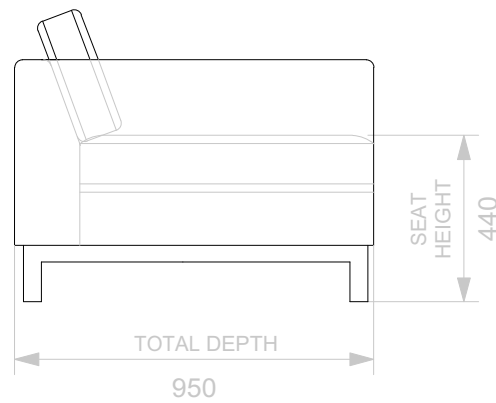

BESPOKE SOFA

LONDON

info@bespokesofalondon.co.uk - www.bespokesofalondon.co.uk

JULIUS SOFA

	WIDTH (cm)	DEPTH (cm)	HEIGHT (cm)	SEAT HEIGHT (cm)	PLAIN FABRIC (m)	PATTERN (m)	LEATHER (sqm)
ARMCHAIR	90						
2 SEATERS	180	95	86	44	16	19	22
2.5 SEATERS	220						
3 SEATERS	240						

BESPOKE SOFA

LONDON

info@bespokesofalondon.co.uk - www.bespokesofalondon.co.uk

JULIUS SOFA

	WIDTH (cm)	DEPTH (cm)	HEIGHT (cm)	SEAT HEIGHT (cm)	PLAIN FABRIC (m)	PATTERN (m)	LEATHER (sqm)
ARMCHAIR	90						
2 SEATERS	180						
2.5 SEATERS	220	95	86	44	18	22	26
3 SEATERS	240						

BESPOKE SOFA

LONDON

info@bespokesofalondon.co.uk - www.bespokesofalondon.co.uk

JULIUS SOFA

	WIDTH (cm)	DEPTH (cm)	HEIGHT (cm)	SEAT HEIGHT (cm)	PLAIN FABRIC (m)	PATTERN (m)	LEATHER (sqm)
ARMCHAIR	90						
2 SEATERS	180						
2.5 SEATERS	220						
3 SEATERS	240	95	86	44	21	26	30