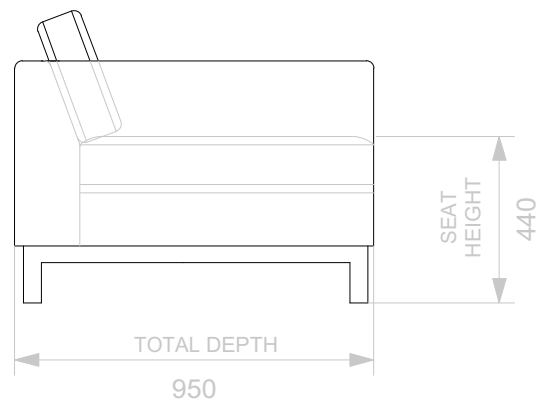

BESPOKE SOFA

LONDON

info@bespokesofalondon.co.uk - www.bespokesofalondon.co.uk

JULIUS ARMCHAIR

	WIDTH (cm)	DEPTH (cm)	HEIGHT (cm)	SEAT HEIGHT (cm)	PLAIN FABRIC (m)	PATTERN (m)	LEATHER (sqm)
ARMCHAIR	90	95	86	44	7	9	11
2 SEATERS	180						
2.5 SEATERS	220						
3 SEATERS	240						

BESPOKE SOFA

LONDON

info@bespokesofalondon.co.uk - www.bespokesofalondon.co.uk

JULIUS SOFA

	WIDTH (cm)	DEPTH (cm)	HEIGHT (cm)	SEAT HEIGHT (cm)	PLAIN FABRIC (m)	PATTERN (m)	LEATHER (sqm)
ARMCHAIR	90						
2 SEATERS	180						
2.5 SEATERS	220						
3 SEATERS	240	95	86	44	21	26	30

BESPOKE SOFA

LONDON

info@bespokesofalondon.co.uk - www.bespokesofalondon.co.uk

JULIUS SOFA

	WIDTH (cm)	DEPTH (cm)	HEIGHT (cm)	SEAT HEIGHT (cm)	PLAIN FABRIC (m)	PATTERN (m)	LEATHER (sqm)
ARMCHAIR	90						
2 SEATERS	180						
2.5 SEATERS	220	95	86	44	18	22	26
3 SEATERS	240						