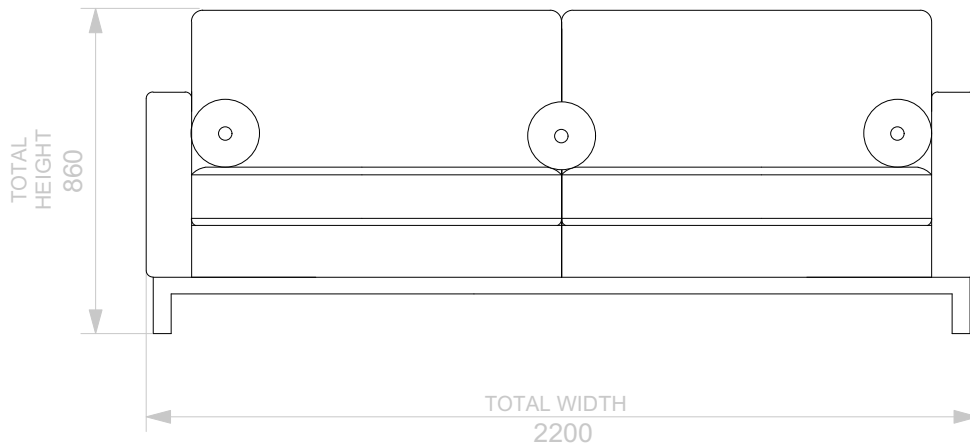

BESPOKE SOFA

LONDON

info@bespokesofalondon.co.uk - www.bespokesofalondon.co.uk

JULIUS SOFA

	WIDTH (cm)	DEPTH (cm)	HEIGHT (cm)	SEAT HEIGHT (cm)	PLAIN FABRIC (m)	PATTERN (m)	LEATHER (sqm)
ARMCHAIR	90						
2 SEATERS	180						
2.5 SEATERS	220	95	86	44	18	22	26
3 SEATERS	240						

BESPOKE SOFA
LONDON

info@bespokesofalondon.co.uk - www.bespokesofalondon.co.uk

JULIUS SOFA

	WIDTH (cm)	DEPTH (cm)	HEIGHT (cm)	SEAT HEIGHT (cm)	PLAIN FABRIC (m)	PATTERN (m)	LEATHER (sqm)
ARMCHAIR	90						
2 SEATERS	180						
2.5 SEATERS	220						
3 SEATERS	240	95	86	44	21	26	30

BESPOKE SOFA
LONDON

info@bespokesofalondon.co.uk - www.bespokesofalondon.co.uk

JULIUS SOFA

	WIDTH (cm)	DEPTH (cm)	HEIGHT (cm)	SEAT HEIGHT (cm)	PLAIN FABRIC (m)	PATTERN (m)	LEATHER (sqm)
ARMCHAIR	90						
2 SEATERS	180	95	86	44	16	19	22
2.5 SEATERS	220						
3 SEATERS	240						