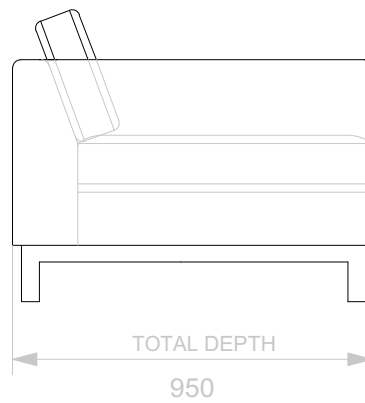

BESPOKE SOFA

LONDON

info@bespokesofalondon.co.uk - www.bespokesofalondon.co.uk

JULIUS SOFA

	WIDTH (cm)	DEPTH (cm)	HEIGHT (cm)	SEAT HEIGHT (cm)	PLAIN FABRIC (m)	PATTERN (m)	LEATHER (sqm)
ARMCHAIR	90						
2 SEATERS	180						
2.5 SEATERS	220	95	86	44	18	22	26
3 SEATERS	240						

BESPOKE SOFA

LONDON

info@bespokesofalondon.co.uk - www.bespokesofalondon.co.uk

JULIUS SOFA

	WIDTH (cm)	DEPTH (cm)	HEIGHT (cm)	SEAT HEIGHT (cm)	PLAIN FABRIC (m)	PATTERN (m)	LEATHER (sqm)
ARMCHAIR	90						
2 SEATERS	180	95	86	44	16	19	22
2.5 SEATERS	220						
3 SEATERS	240						