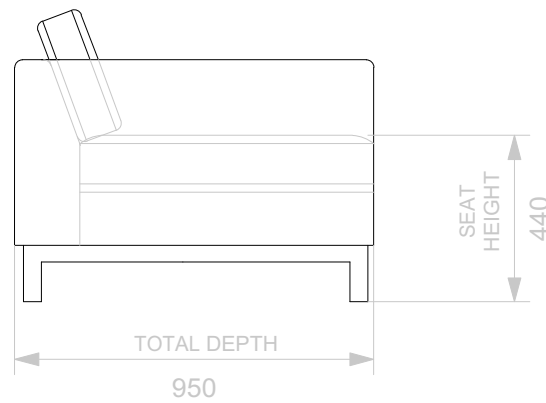

BESPOKE SOFA
LONDON

info@bespokesofalondon.co.uk - www.bespokesofalondon.co.uk

JULIUS SOFA

	WIDTH (cm)	DEPTH (cm)	HEIGHT (cm)	SEAT HEIGHT (cm)	PLAIN FABRIC (m)	PATTERN (m)	LEATHER (sqm)
ARMCHAIR	90						
2 SEATERS	180						
2.5 SEATERS	220						
3 SEATERS	240	95	86	44	21	26	30

BESPOKE SOFA

LONDON

info@bespokesofalondon.co.uk - www.bespokesofalondon.co.uk

JULIUS SOFA

	WIDTH (cm)	DEPTH (cm)	HEIGHT (cm)	SEAT HEIGHT (cm)	PLAIN FABRIC (m)	PATTERN (m)	LEATHER (sqm)
ARMCHAIR	90						
2 SEATERS	180						
2.5 SEATERS	220	95	86	44	18	22	26
3 SEATERS	240						

BESPOKE SOFA

LONDON

info@bespokesofalondon.co.uk - www.bespokesofalondon.co.uk

JULIUS SOFA

	WIDTH (cm)	DEPTH (cm)	HEIGHT (cm)	SEAT HEIGHT (cm)	PLAIN FABRIC (m)	PATTERN (m)	LEATHER (sqm)
ARMCHAIR	90						
2 SEATERS	180	95	86	44	16	19	22
2.5 SEATERS	220						
3 SEATERS	240						