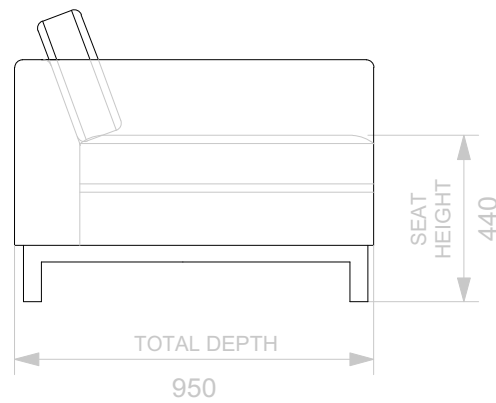

BESPOKE SOFA

LONDON

info@bespokesofalondon.co.uk - www.bespokesofalondon.co.uk

JULIUS ARMCHAIR

	WIDTH (cm)	DEPTH (cm)	HEIGHT (cm)	SEAT HEIGHT (cm)	PLAIN FABRIC (m)	PATTERN (m)	LEATHER (sqm)
ARMCHAIR	90	95	86	44	7	9	11
2 SEATERS	180						
2.5 SEATERS	220						
3 SEATERS	240						

BESPOKE SOFA

LONDON

info@bespokesofalondon.co.uk - www.bespokesofalondon.co.uk

JULIUS SOFA

	WIDTH (cm)	DEPTH (cm)	HEIGHT (cm)	SEAT HEIGHT (cm)	PLAIN FABRIC (m)	PATTERN (m)	LEATHER (sqm)
ARMCHAIR	90						
2 SEATERS	180						
2.5 SEATERS	220						
3 SEATERS	240	95	86	44	21	26	30

BESPOKE SOFA

LONDON

info@bespokesofalondon.co.uk - www.bespokesofalondon.co.uk

JULIUS SOFA

	WIDTH (cm)	DEPTH (cm)	HEIGHT (cm)	SEAT HEIGHT (cm)	PLAIN FABRIC (m)	PATTERN (m)	LEATHER (sqm)
ARMCHAIR	90						
2 SEATERS	180						
2.5 SEATERS	220	95	86	44	18	22	26
3 SEATERS	240						