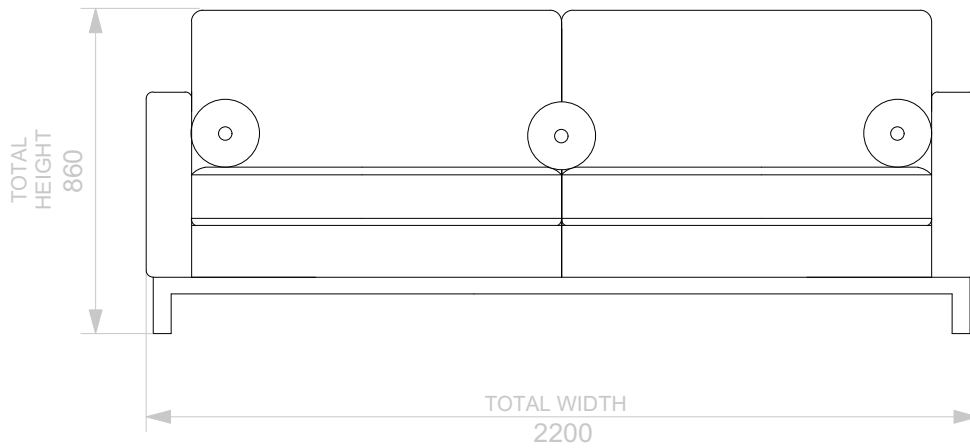

BESPOKE SOFA

LONDON

info@bespokesofalondon.co.uk - www.bespokesofalondon.co.uk

JULIUS ARMCHAIR

	WIDTH (cm)	DEPTH (cm)	HEIGHT (cm)	SEAT HEIGHT (cm)	PLAIN FABRIC (m)	PATTERN (m)	LEATHER (sqm)
ARMCHAIR	90	95	86	44	7	9	11
2 SEATERS	180						
2.5 SEATERS	220						
3 SEATERS	240						

BESPOKE SOFA

LONDON

info@bespokesofalondon.co.uk - www.bespokesofalondon.co.uk

JULIUS SOFA

	WIDTH (cm)	DEPTH (cm)	HEIGHT (cm)	SEAT HEIGHT (cm)	PLAIN FABRIC (m)	PATTERN (m)	LEATHER (sqm)
ARMCHAIR	90						
2 SEATERS	180						
2.5 SEATERS	220						
3 SEATERS	240	95	86	44	21	26	30

BESPOKE SOFA

LONDON

info@bespokesofalondon.co.uk - www.bespokesofalondon.co.uk

JULIUS SOFA

	WIDTH (cm)	DEPTH (cm)	HEIGHT (cm)	SEAT HEIGHT (cm)	PLAIN FABRIC (m)	PATTERN (m)	LEATHER (sqm)
ARMCHAIR	90						
2 SEATERS	180						
2.5 SEATERS	220	95	86	44	18	22	26
3 SEATERS	240						