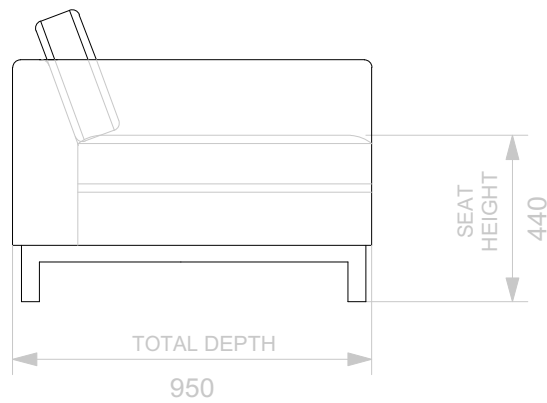

BESPOKE SOFA

LONDON

info@bespokesofalondon.co.uk - www.bespokesofalondon.co.uk

JULIUS SOFA

	WIDTH (cm)	DEPTH (cm)	HEIGHT (cm)	SEAT HEIGHT (cm)	PLAIN FABRIC (m)	PATTERN (m)	LEATHER (sqm)
ARMCHAIR	90						
2 SEATERS	180	95	86	44	16	19	22
2.5 SEATERS	220						
3 SEATERS	240						

BESPOKE SOFA

LONDON

info@bespokesofalondon.co.uk - www.bespokesofalondon.co.uk

JULIUS SOFA

	WIDTH (cm)	DEPTH (cm)	HEIGHT (cm)	SEAT HEIGHT (cm)	PLAIN FABRIC (m)	PATTERN (m)	LEATHER (sqm)
ARMCHAIR	90						
2 SEATERS	180						
2.5 SEATERS	220	95	86	44	18	22	26
3 SEATERS	240						

BESPOKE SOFA

LONDON

info@bespokesofalondon.co.uk - www.bespokesofalondon.co.uk

JULIUS SOFA

	WIDTH (cm)	DEPTH (cm)	HEIGHT (cm)	SEAT HEIGHT (cm)	PLAIN FABRIC (m)	PATTERN (m)	LEATHER (sqm)
ARMCHAIR	90						
2 SEATERS	180						
2.5 SEATERS	220						
3 SEATERS	240	95	86	44	21	26	30