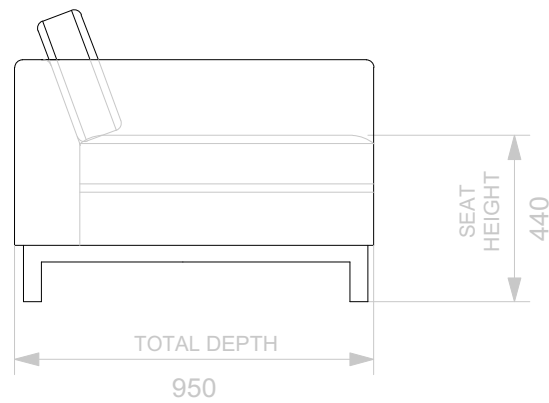

BESPOKE SOFA

LONDON

info@bespokesofalondon.co.uk - www.bespokesofalondon.co.uk

JULIUS SOFA

	WIDTH (cm)	DEPTH (cm)	HEIGHT (cm)	SEAT HEIGHT (cm)	PLAIN FABRIC (m)	PATTERN (m)	LEATHER (sqm)
ARMCHAIR	90						
2 SEATERS	180						
2.5 SEATERS	220	95	86	44	18	22	26
3 SEATERS	240						

BESPOKE SOFA
LONDON

info@bespokesofalondon.co.uk - www.bespokesofalondon.co.uk

JULIUS SOFA

	WIDTH (cm)	DEPTH (cm)	HEIGHT (cm)	SEAT HEIGHT (cm)	PLAIN FABRIC (m)	PATTERN (m)	LEATHER (sqm)
ARMCHAIR	90						
2 SEATERS	180						
2.5 SEATERS	220						
3 SEATERS	240	95	86	44	21	26	30

BESPOKE SOFA
LONDON

info@bespokesofalondon.co.uk - www.bespokesofalondon.co.uk

JULIUS SOFA

	WIDTH (cm)	DEPTH (cm)	HEIGHT (cm)	SEAT HEIGHT (cm)	PLAIN FABRIC (m)	PATTERN (m)	LEATHER (sqm)
ARMCHAIR	90						
2 SEATERS	180	95	86	44	16	19	22
2.5 SEATERS	220						
3 SEATERS	240						