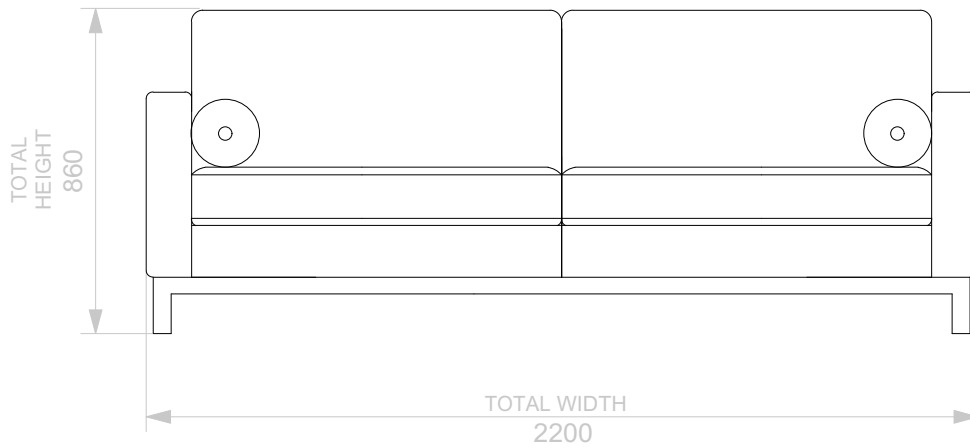

BESPOKE SOFA

LONDON

info@bespokesofalondon.co.uk - www.bespokesofalondon.co.uk

JULIUS SOFA

	WIDTH (cm)	DEPTH (cm)	HEIGHT (cm)	SEAT HEIGHT (cm)	PLAIN FABRIC (m)	PATTERN (m)	LEATHER (sqm)
ARMCHAIR	90						
2 SEATERS	180	95	86	44	16	19	22
2.5 SEATERS	220						
3 SEATERS	240						

BESPOKE SOFA

LONDON

info@bespokesofalondon.co.uk - www.bespokesofalondon.co.uk

JULIUS SOFA

	WIDTH (cm)	DEPTH (cm)	HEIGHT (cm)	SEAT HEIGHT (cm)	PLAIN FABRIC (m)	PATTERN (m)	LEATHER (sqm)
ARMCHAIR	90						
2 SEATERS	180						
2.5 SEATERS	220	95	86	44	18	22	26
3 SEATERS	240						

BESPOKE SOFA

LONDON

info@bespokesofalondon.co.uk - www.bespokesofalondon.co.uk

JULIUS SOFA

	WIDTH (cm)	DEPTH (cm)	HEIGHT (cm)	SEAT HEIGHT (cm)	PLAIN FABRIC (m)	PATTERN (m)	LEATHER (sqm)
ARMCHAIR	90						
2 SEATERS	180						
2.5 SEATERS	220						
3 SEATERS	240	95	86	44	21	26	30