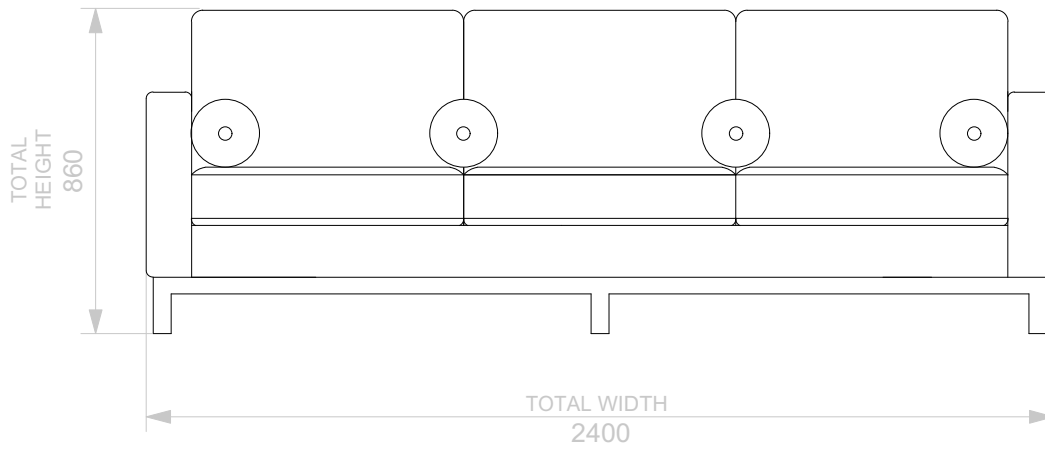

BESPOKE SOFA

LONDON

info@bespokesofalondon.co.uk - www.bespokesofalondon.co.uk

JULIUS ARMCHAIR

	WIDTH (cm)	DEPTH (cm)	HEIGHT (cm)	SEAT HEIGHT (cm)	PLAIN FABRIC (m)	PATTERN (m)	LEATHER (sqm)
ARMCHAIR	90	95	86	44	7	9	11
2 SEATERS	180						
2.5 SEATERS	220						
3 SEATERS	240						

BESPOKE SOFA

LONDON

info@bespokesofalondon.co.uk - www.bespokesofalondon.co.uk

JULIUS SOFA

	WIDTH (cm)	DEPTH (cm)	HEIGHT (cm)	SEAT HEIGHT (cm)	PLAIN FABRIC (m)	PATTERN (m)	LEATHER (sqm)
ARMCHAIR	90						
2 SEATERS	180						
2.5 SEATERS	220						
3 SEATERS	240	95	86	44	21	26	30

BESPOKE SOFA

LONDON

info@bespokesofalondon.co.uk - www.bespokesofalondon.co.uk

JULIUS SOFA

	WIDTH (cm)	DEPTH (cm)	HEIGHT (cm)	SEAT HEIGHT (cm)	PLAIN FABRIC (m)	PATTERN (m)	LEATHER (sqm)
ARMCHAIR	90						
2 SEATERS	180						
2.5 SEATERS	220	95	86	44	18	22	26
3 SEATERS	240						