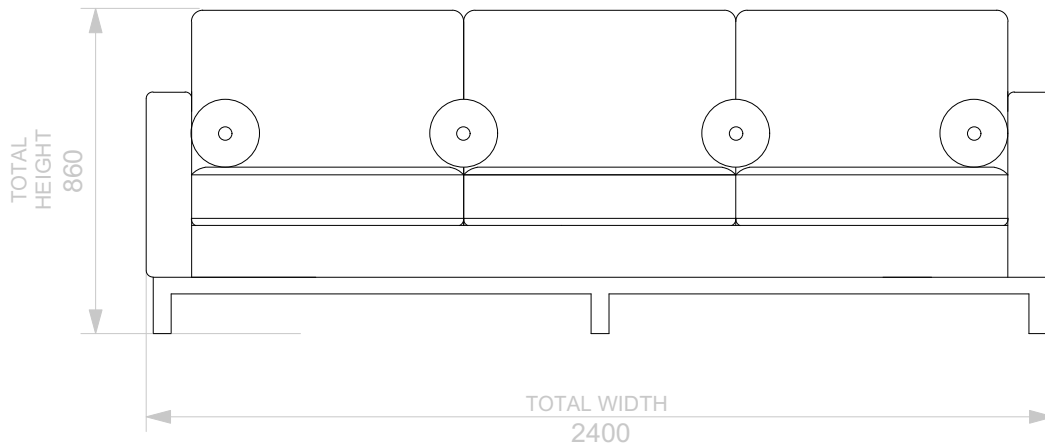

BESPOKE SOFA

LONDON

info@bespokesofalondon.co.uk - www.bespokesofalondon.co.uk

JULIUS SOFA

	WIDTH (cm)	DEPTH (cm)	HEIGHT (cm)	SEAT HEIGHT (cm)	PLAIN FABRIC (m)	PATTERN (m)	LEATHER (sqm)
ARMCHAIR	90						
2 SEATERS	180	95	86	44	16	19	22
2.5 SEATERS	220						
3 SEATERS	240						

BESPOKE SOFA

LONDON

info@bespokesofalondon.co.uk - www.bespokesofalondon.co.uk

JULIUS SOFA

	WIDTH (cm)	DEPTH (cm)	HEIGHT (cm)	SEAT HEIGHT (cm)	PLAIN FABRIC (m)	PATTERN (m)	LEATHER (sqm)
ARMCHAIR	90						
2 SEATERS	180						
2.5 SEATERS	220	95	86	44	18	22	26
3 SEATERS	240						

BESPOKE SOFA

LONDON

info@bespokesofalondon.co.uk - www.bespokesofalondon.co.uk

JULIUS SOFA

	WIDTH (cm)	DEPTH (cm)	HEIGHT (cm)	SEAT HEIGHT (cm)	PLAIN FABRIC (m)	PATTERN (m)	LEATHER (sqm)
ARMCHAIR	90						
2 SEATERS	180						
2.5 SEATERS	220						
3 SEATERS	240	95	86	44	21	26	30