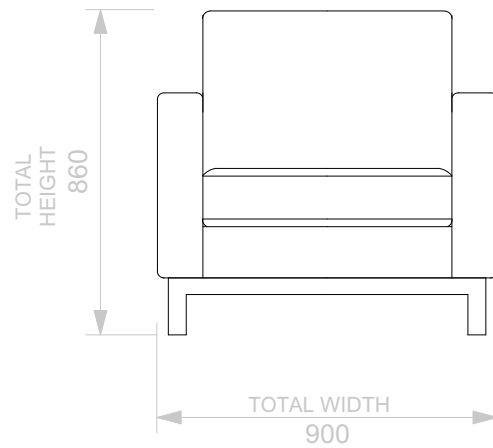

BESPOKE SOFA

LONDON

info@bespokesofalondon.co.uk - www.bespokesofalondon.co.uk

JULIUS ARMCHAIR

	WIDTH (cm)	DEPTH (cm)	HEIGHT (cm)	SEAT HEIGHT (cm)	PLAIN FABRIC (m)	PATTERN (m)	LEATHER (sqm)
ARMCHAIR	90	95	86	44	7	9	11
2 SEATERS	180						
2.5 SEATERS	220						
3 SEATERS	240						

BESPOKE SOFA

LONDON

info@bespokesofalondon.co.uk - www.bespokesofalondon.co.uk

JULIUS SOFA

	WIDTH (cm)	DEPTH (cm)	HEIGHT (cm)	SEAT HEIGHT (cm)	PLAIN FABRIC (m)	PATTERN (m)	LEATHER (sqm)
ARMCHAIR	90						
2 SEATERS	180						
2.5 SEATERS	220						
3 SEATERS	240	95	86	44	21	26	30

BESPOKE SOFA

LONDON

info@bespokesofalondon.co.uk - www.bespokesofalondon.co.uk

JULIUS SOFA

	WIDTH (cm)	DEPTH (cm)	HEIGHT (cm)	SEAT HEIGHT (cm)	PLAIN FABRIC (m)	PATTERN (m)	LEATHER (sqm)
ARMCHAIR	90						
2 SEATERS	180						
2.5 SEATERS	220	95	86	44	18	22	26
3 SEATERS	240						