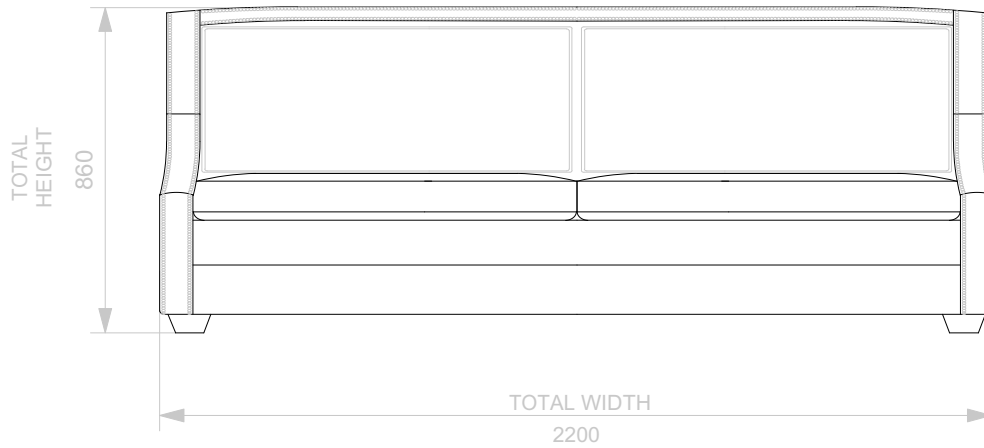

BESPOKE SOFA
LONDON

info@bespokesofalondon.co.uk - www.bespokesofalondon.co.uk

JAYSON ARMCHAIR

	WIDTH (cm)	DEPTH (cm)	HEIGHT (cm)	SEAT HEIGHT (cm)	PLAIN FABRIC (m)	PATTERN (m)	LEATHER (sqm)
ARMCHAIR	80	86	86	44	7	9	11
2 SEATERS	180						
2.5 SEATERS	220						
3 SEATERS	240						

BESPOKE SOFA
LONDON

info@bespokesofalondon.co.uk - www.bespokesofalondon.co.uk

JAYSON SOFA

	WIDTH (cm)	DEPTH (cm)	HEIGHT (cm)	SEAT HEIGHT (cm)	PLAIN FABRIC (m)	PATTERN (m)	LEATHER (sqm)
ARMCHAIR	90						
2 SEATERS	180	95	86	44	14	17	20
2.5 SEATERS	220						
3 SEATERS	240						

BESPOKE SOFA
LONDON

info@bespokesofalondon.co.uk - www.bespokesofalondon.co.uk

JAYSON SOFA

	WIDTH (cm)	DEPTH (cm)	HEIGHT (cm)	SEAT HEIGHT (cm)	PLAIN FABRIC (m)	PATTERN (m)	LEATHER (sqm)
ARMCHAIR	90						
2 SEATERS	180						
2.5 SEATERS	220	95	86	44	18	21	25
3 SEATERS	240						

BESPOKE SOFA
LONDON

info@bespokesofalondon.co.uk - www.bespokesofalondon.co.uk

JAYSON SOFA

	WIDTH (cm)	DEPTH (cm)	HEIGHT (cm)	SEAT HEIGHT (cm)	PLAIN FABRIC (m)	PATTERN (m)	LEATHER (sqm)
ARMCHAIR	90						
2 SEATERS	180						
2.5 SEATERS	220						
3 SEATERS	240	95	86	44	22	27	30