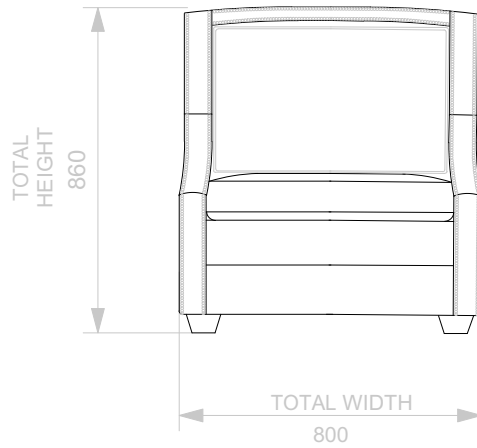

BESPOKE SOFA
LONDON

info@bespokesofalondon.co.uk - www.bespokesofalondon.co.uk

JAYSON ARMCHAIR

	WIDTH (cm)	DEPTH (cm)	HEIGHT (cm)	SEAT HEIGHT (cm)	PLAIN FABRIC (m)	PATTERN (m)	LEATHER (sqm)
ARMCHAIR	80	86	86	44	7	9	11
2 SEATERS	180						
2.5 SEATERS	220						
3 SEATERS	240						

BESPOKE SOFA
LONDON

info@bespokesofalondon.co.uk - www.bespokesofalondon.co.uk

JAYSON SOFA

	WIDTH (cm)	DEPTH (cm)	HEIGHT (cm)	SEAT HEIGHT (cm)	PLAIN FABRIC (m)	PATTERN (m)	LEATHER (sqm)
ARMCHAIR	90						
2 SEATERS	180	95	86	44	14	17	20
2.5 SEATERS	220						
3 SEATERS	240						

BESPOKE SOFA
LONDON

info@bespokesofalondon.co.uk - www.bespokesofalondon.co.uk

JAYSON SOFA

	WIDTH (cm)	DEPTH (cm)	HEIGHT (cm)	SEAT HEIGHT (cm)	PLAIN FABRIC (m)	PATTERN (m)	LEATHER (sqm)
ARMCHAIR	90						
2 SEATERS	180						
2.5 SEATERS	220	95	86	44	18	21	25
3 SEATERS	240						

BESPOKE SOFA
LONDON

info@bespokesofalondon.co.uk - www.bespokesofalondon.co.uk

JAYSON SOFA

	WIDTH (cm)	DEPTH (cm)	HEIGHT (cm)	SEAT HEIGHT (cm)	PLAIN FABRIC (m)	PATTERN (m)	LEATHER (sqm)
ARMCHAIR	90						
2 SEATERS	180						
2.5 SEATERS	220						
3 SEATERS	240	95	86	44	22	27	30