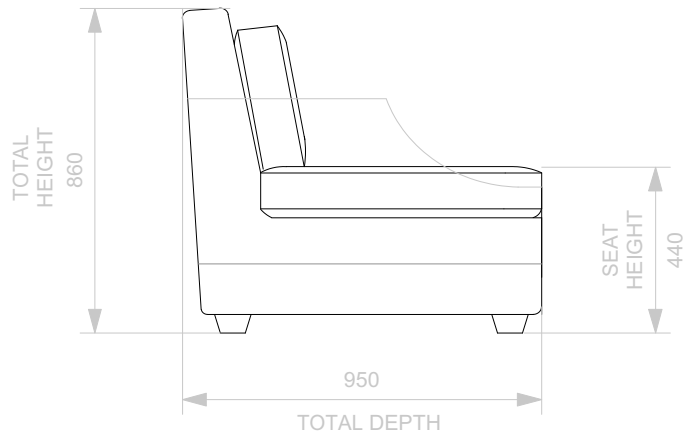

BESPOKE SOFA
LONDON

info@bespokesofalondon.co.uk - www.bespokesofalondon.co.uk

JAYSON ARMCHAIR

	WIDTH (cm)	DEPTH (cm)	HEIGHT (cm)	SEAT HEIGHT (cm)	PLAIN FABRIC (m)	PATTERN (m)	LEATHER (sqm)
ARMCHAIR	80	86	86	44	7	9	11
2 SEATERS	180						
2.5 SEATERS	220						
3 SEATERS	240						

BESPOKE SOFA
LONDON

info@bespokesofalondon.co.uk - www.bespokesofalondon.co.uk

JAYSON SOFA

	WIDTH (cm)	DEPTH (cm)	HEIGHT (cm)	SEAT HEIGHT (cm)	PLAIN FABRIC (m)	PATTERN (m)	LEATHER (sqm)
ARMCHAIR	90						
2 SEATERS	180	95	86	44	14	17	20
2.5 SEATERS	220						
3 SEATERS	240						

BESPOKE SOFA
LONDON

info@bespokesofalondon.co.uk - www.bespokesofalondon.co.uk

JAYSON SOFA

	WIDTH (cm)	DEPTH (cm)	HEIGHT (cm)	SEAT HEIGHT (cm)	PLAIN FABRIC (m)	PATTERN (m)	LEATHER (sqm)
ARMCHAIR	90						
2 SEATERS	180						
2.5 SEATERS	220	95	86	44	18	21	25
3 SEATERS	240						

BESPOKE SOFA
LONDON

info@bespokesofalondon.co.uk - www.bespokesofalondon.co.uk

JAYSON SOFA

	WIDTH (cm)	DEPTH (cm)	HEIGHT (cm)	SEAT HEIGHT (cm)	PLAIN FABRIC (m)	PATTERN (m)	LEATHER (sqm)
ARMCHAIR	90						
2 SEATERS	180						
2.5 SEATERS	220						
3 SEATERS	240	95	86	44	22	27	30