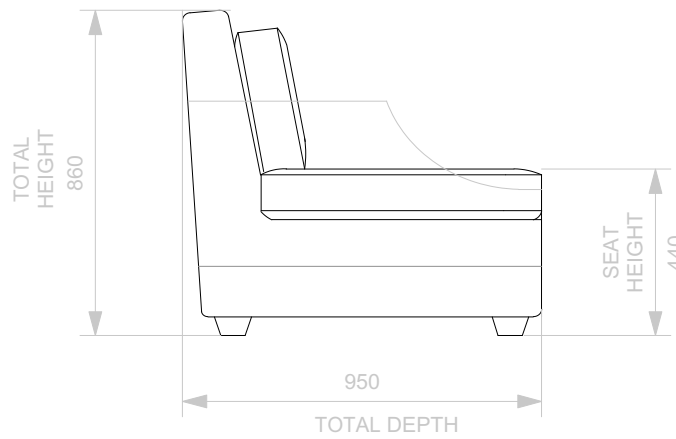

BESPOKE SOFA
LONDON

info@bespokesofalondon.co.uk - www.bespokesofalondon.co.uk

JAYSON ARMCHAIR

	WIDTH (cm)	DEPTH (cm)	HEIGHT (cm)	SEAT HEIGHT (cm)	PLAIN FABRIC (m)	PATTERN (m)	LEATHER (sqm)
ARMCHAIR	80	86	86	44	7	9	11
2 SEATERS	180						
2.5 SEATERS	220						
3 SEATERS	240						

BESPOKE SOFA
LONDON

info@bespokesofalondon.co.uk - www.bespokesofalondon.co.uk

JAYSON SOFA

	WIDTH (cm)	DEPTH (cm)	HEIGHT (cm)	SEAT HEIGHT (cm)	PLAIN FABRIC (m)	PATTERN (m)	LEATHER (sqm)
ARMCHAIR	90						
2 SEATERS	180	95	86	44	14	17	20
2.5 SEATERS	220						
3 SEATERS	240						

BESPOKE SOFA
LONDON

info@bespokesofalondon.co.uk - www.bespokesofalondon.co.uk

JAYSON SOFA

	WIDTH (cm)	DEPTH (cm)	HEIGHT (cm)	SEAT HEIGHT (cm)	PLAIN FABRIC (m)	PATTERN (m)	LEATHER (sqm)
ARMCHAIR	90						
2 SEATERS	180						
2.5 SEATERS	220	95	86	44	18	21	25
3 SEATERS	240						

BESPOKE SOFA
LONDON

info@bespokesofalondon.co.uk - www.bespokesofalondon.co.uk

JAYSON SOFA

	WIDTH (cm)	DEPTH (cm)	HEIGHT (cm)	SEAT HEIGHT (cm)	PLAIN FABRIC (m)	PATTERN (m)	LEATHER (sqm)
ARMCHAIR	90						
2 SEATERS	180						
2.5 SEATERS	220						
3 SEATERS	240	95	86	44	22	27	30