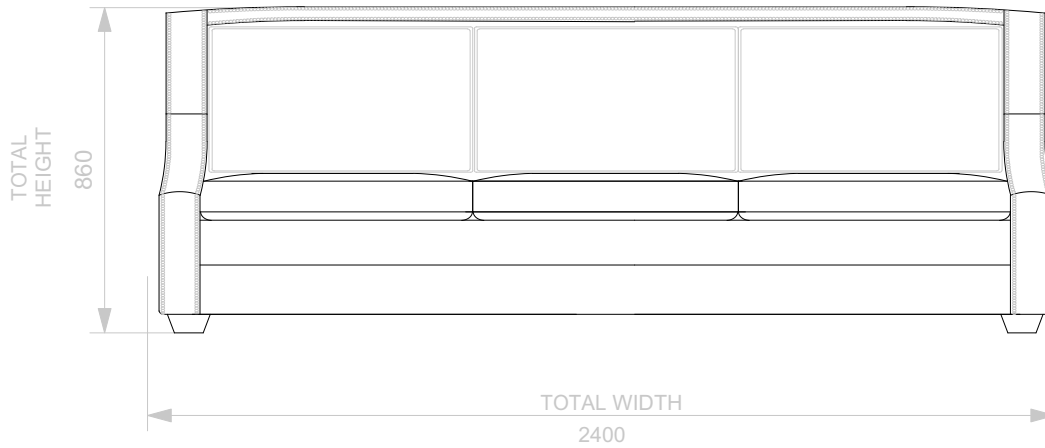

BESPOKE SOFA
LONDON

info@bespokesofalondon.co.uk - www.bespokesofalondon.co.uk

JAYSON ARMCHAIR

	WIDTH (cm)	DEPTH (cm)	HEIGHT (cm)	SEAT HEIGHT (cm)	PLAIN FABRIC (m)	PATTERN (m)	LEATHER (sqm)
ARMCHAIR	80	86	86	44	7	9	11
2 SEATERS	180						
2.5 SEATERS	220						
3 SEATERS	240						

BESPOKE SOFA
LONDON

info@bespokesofalondon.co.uk - www.bespokesofalondon.co.uk

JAYSON SOFA

	WIDTH (cm)	DEPTH (cm)	HEIGHT (cm)	SEAT HEIGHT (cm)	PLAIN FABRIC (m)	PATTERN (m)	LEATHER (sqm)
ARMCHAIR	90						
2 SEATERS	180	95	86	44	14	17	20
2.5 SEATERS	220						
3 SEATERS	240						

BESPOKE SOFA
LONDON

info@bespokesofalondon.co.uk - www.bespokesofalondon.co.uk

JAYSON SOFA

	WIDTH (cm)	DEPTH (cm)	HEIGHT (cm)	SEAT HEIGHT (cm)	PLAIN FABRIC (m)	PATTERN (m)	LEATHER (sqm)
ARMCHAIR	90						
2 SEATERS	180						
2.5 SEATERS	220	95	86	44	18	21	25
3 SEATERS	240						

BESPOKE SOFA
LONDON

info@bespokesofalondon.co.uk - www.bespokesofalondon.co.uk

JAYSON SOFA

	WIDTH (cm)	DEPTH (cm)	HEIGHT (cm)	SEAT HEIGHT (cm)	PLAIN FABRIC (m)	PATTERN (m)	LEATHER (sqm)
ARMCHAIR	90						
2 SEATERS	180						
2.5 SEATERS	220						
3 SEATERS	240	95	86	44	22	27	30