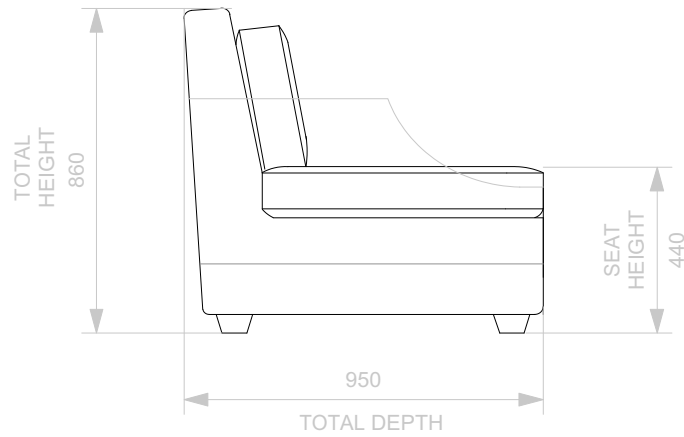

BESPOKE SOFA
LONDON

info@bespokesofalondon.co.uk - www.bespokesofalondon.co.uk

JAYSON ARMCHAIR

	WIDTH (cm)	DEPTH (cm)	HEIGHT (cm)	SEAT HEIGHT (cm)	PLAIN FABRIC (m)	PATTERN (m)	LEATHER (sqm)
ARMCHAIR	80	86	86	44	7	9	11
2 SEATERS	180						
2.5 SEATERS	220						
3 SEATERS	240						

BESPOKE SOFA
LONDON

info@bespokesofalondon.co.uk - www.bespokesofalondon.co.uk

JAYSON SOFA

	WIDTH (cm)	DEPTH (cm)	HEIGHT (cm)	SEAT HEIGHT (cm)	PLAIN FABRIC (m)	PATTERN (m)	LEATHER (sqm)
ARMCHAIR	90						
2 SEATERS	180	95	86	44	14	17	20
2.5 SEATERS	220						
3 SEATERS	240						

BESPOKE SOFA
LONDON

info@bespokesofalondon.co.uk - www.bespokesofalondon.co.uk

JAYSON SOFA

	WIDTH (cm)	DEPTH (cm)	HEIGHT (cm)	SEAT HEIGHT (cm)	PLAIN FABRIC (m)	PATTERN (m)	LEATHER (sqm)
ARMCHAIR	90						
2 SEATERS	180						
2.5 SEATERS	220	95	86	44	18	21	25
3 SEATERS	240						

BESPOKE SOFA
LONDON

info@bespokesofalondon.co.uk - www.bespokesofalondon.co.uk

JAYSON SOFA

	WIDTH (cm)	DEPTH (cm)	HEIGHT (cm)	SEAT HEIGHT (cm)	PLAIN FABRIC (m)	PATTERN (m)	LEATHER (sqm)
ARMCHAIR	90						
2 SEATERS	180						
2.5 SEATERS	220						
3 SEATERS	240	95	86	44	22	27	30