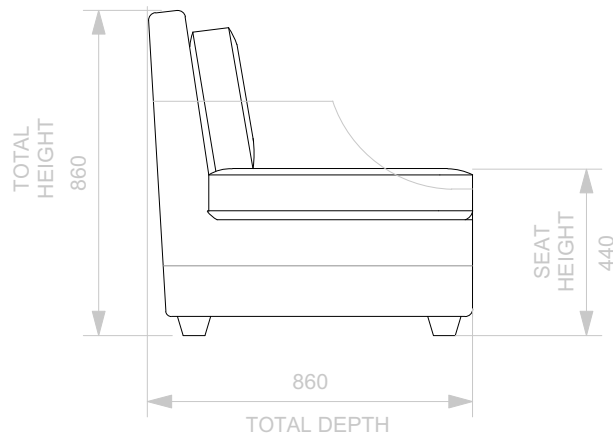

BESPOKE SOFA
LONDON

info@bespokesofalondon.co.uk - www.bespokesofalondon.co.uk

JAYSON ARMCHAIR

	WIDTH (cm)	DEPTH (cm)	HEIGHT (cm)	SEAT HEIGHT (cm)	PLAIN FABRIC (m)	PATTERN (m)	LEATHER (sqm)
ARMCHAIR	80	86	86	44	7	9	11
2 SEATERS	180						
2.5 SEATERS	220						
3 SEATERS	240						

BESPOKE SOFA
LONDON

info@bespokesofalondon.co.uk - www.bespokesofalondon.co.uk

JAYSON SOFA

	WIDTH (cm)	DEPTH (cm)	HEIGHT (cm)	SEAT HEIGHT (cm)	PLAIN FABRIC (m)	PATTERN (m)	LEATHER (sqm)
ARMCHAIR	90						
2 SEATERS	180	95	86	44	14	17	20
2.5 SEATERS	220						
3 SEATERS	240						

BESPOKE SOFA
LONDON

info@bespokesofalondon.co.uk - www.bespokesofalondon.co.uk

JAYSON SOFA

	WIDTH (cm)	DEPTH (cm)	HEIGHT (cm)	SEAT HEIGHT (cm)	PLAIN FABRIC (m)	PATTERN (m)	LEATHER (sqm)
ARMCHAIR	90						
2 SEATERS	180						
2.5 SEATERS	220	95	86	44	18	21	25
3 SEATERS	240						

BESPOKE SOFA
LONDON

info@bespokesofalondon.co.uk - www.bespokesofalondon.co.uk

JAYSON SOFA

	WIDTH (cm)	DEPTH (cm)	HEIGHT (cm)	SEAT HEIGHT (cm)	PLAIN FABRIC (m)	PATTERN (m)	LEATHER (sqm)
ARMCHAIR	90						
2 SEATERS	180						
2.5 SEATERS	220						
3 SEATERS	240	95	86	44	22	27	30