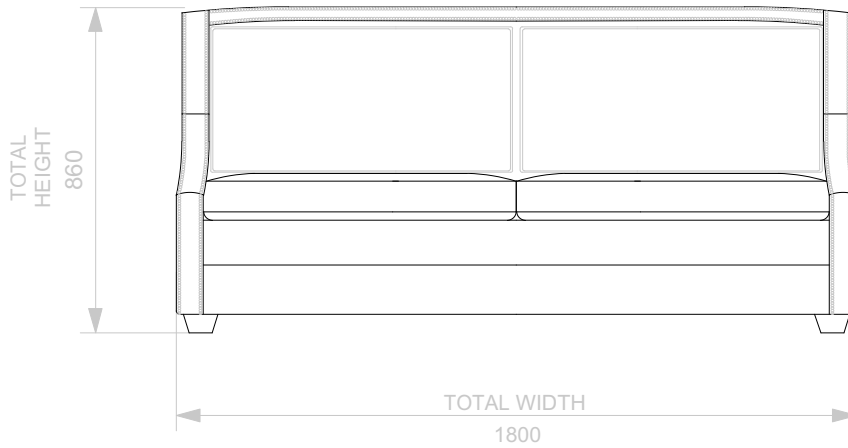

BESPOKE SOFA
LONDON

info@bespokesofalondon.co.uk - www.bespokesofalondon.co.uk

JAYSON ARMCHAIR

	WIDTH (cm)	DEPTH (cm)	HEIGHT (cm)	SEAT HEIGHT (cm)	PLAIN FABRIC (m)	PATTERN (m)	LEATHER (sqm)
ARMCHAIR	80	86	86	44	7	9	11
2 SEATERS	180						
2.5 SEATERS	220						
3 SEATERS	240						

BESPOKE SOFA
LONDON

info@bespokesofalondon.co.uk - www.bespokesofalondon.co.uk

JAYSON SOFA

	WIDTH (cm)	DEPTH (cm)	HEIGHT (cm)	SEAT HEIGHT (cm)	PLAIN FABRIC (m)	PATTERN (m)	LEATHER (sqm)
ARMCHAIR	90						
2 SEATERS	180	95	86	44	14	17	20
2.5 SEATERS	220						
3 SEATERS	240						

BESPOKE SOFA
LONDON

info@bespokesofalondon.co.uk - www.bespokesofalondon.co.uk

JAYSON SOFA

	WIDTH (cm)	DEPTH (cm)	HEIGHT (cm)	SEAT HEIGHT (cm)	PLAIN FABRIC (m)	PATTERN (m)	LEATHER (sqm)
ARMCHAIR	90						
2 SEATERS	180						
2.5 SEATERS	220	95	86	44	18	21	25
3 SEATERS	240						

BESPOKE SOFA
LONDON

info@bespokesofalondon.co.uk - www.bespokesofalondon.co.uk

JAYSON SOFA

	WIDTH (cm)	DEPTH (cm)	HEIGHT (cm)	SEAT HEIGHT (cm)	PLAIN FABRIC (m)	PATTERN (m)	LEATHER (sqm)
ARMCHAIR	90						
2 SEATERS	180						
2.5 SEATERS	220						
3 SEATERS	240	95	86	44	22	27	30