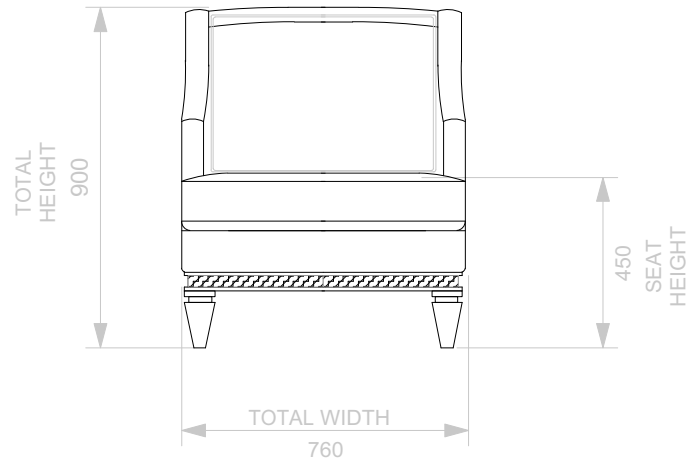

## KABUL ARMCHAIR

	WIDTH (cm)	DEPTH (cm)	HEIGHT (cm)	SEAT HEIGHT (cm)	PLAIN FABRIC (m)	PATTERN (m)	LEATHER (sqm)
ARMCHAIR	76	86	90	45	7	9	11
2 SEATERS	180						
2.5 SEATERS	220						
3 SEATERS	240						

## KABUL SOFA

	WIDTH (cm)	DEPTH (cm)	HEIGHT (cm)	SEAT HEIGHT (cm)	PLAIN FABRIC (m)	PATTERN (m)	LEATHER (sqm)
ARMCHAIR	90						
<b>2 SEATERS</b>	<b>180</b>	<b>95</b>	<b>90</b>	<b>45</b>	<b>14</b>	<b>17</b>	<b>20</b>
2.5 SEATERS	220						
3 SEATERS	240						

## KABUL SOFA

	WIDTH (cm)	DEPTH (cm)	HEIGHT (cm)	SEAT HEIGHT (cm)	PLAIN FABRIC (m)	PATTERN (m)	LEATHER (sqm)
ARMCHAIR	90						
2 SEATERS	180						
<b>2.5 SEATERS</b>	<b>220</b>	<b>95</b>	<b>90</b>	<b>45</b>	<b>17</b>	<b>20</b>	<b>24</b>
3 SEATERS	240						

BESPOKE SOFA  
LONDON

info@bespokesofalondon.co.uk - www.bespokesofalondon.co.uk

KABUL SOFA

	WIDTH (cm)	DEPTH (cm)	HEIGHT (cm)	SEAT HEIGHT (cm)	PLAIN FABRIC (m)	PATTERN (m)	LEATHER (sqm)
ARMCHAIR	90						
2 SEATERS	180						
2.5 SEATERS	220						
<b>3 SEATERS</b>	<b>240</b>	<b>95</b>	<b>90</b>	<b>45</b>	<b>21</b>	<b>26</b>	<b>30</b>