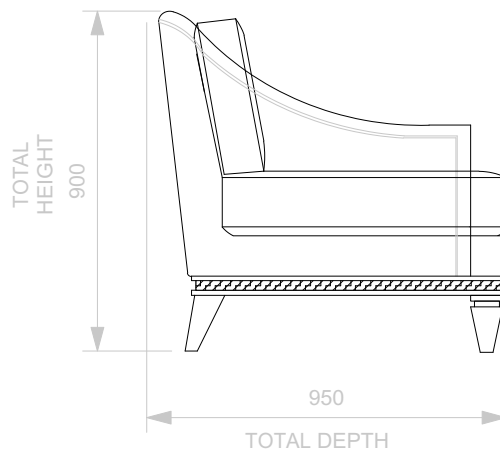

## KABUL ARMCHAIR

	WIDTH (cm)	DEPTH (cm)	HEIGHT (cm)	SEAT HEIGHT (cm)	PLAIN FABRIC (m)	PATTERN (m)	LEATHER (sqm)
ARMCHAIR	76	86	90	45	7	9	11
2 SEATERS	180						
2.5 SEATERS	220						
3 SEATERS	240						

## KABUL SOFA

	WIDTH (cm)	DEPTH (cm)	HEIGHT (cm)	SEAT HEIGHT (cm)	PLAIN FABRIC (m)	PATTERN (m)	LEATHER (sqm)
ARMCHAIR	90						
<b>2 SEATERS</b>	<b>180</b>	<b>95</b>	<b>90</b>	<b>45</b>	<b>14</b>	<b>17</b>	<b>20</b>
2.5 SEATERS	220						
3 SEATERS	240						

## KABUL SOFA

	WIDTH (cm)	DEPTH (cm)	HEIGHT (cm)	SEAT HEIGHT (cm)	PLAIN FABRIC (m)	PATTERN (m)	LEATHER (sqm)
ARMCHAIR	90						
2 SEATERS	180						
<b>2.5 SEATERS</b>	<b>220</b>	<b>95</b>	<b>90</b>	<b>45</b>	<b>17</b>	<b>20</b>	<b>24</b>
3 SEATERS	240						

BESPOKE SOFA  
LONDON

info@bespokesofalondon.co.uk - www.bespokesofalondon.co.uk

KABUL SOFA

	WIDTH (cm)	DEPTH (cm)	HEIGHT (cm)	SEAT HEIGHT (cm)	PLAIN FABRIC (m)	PATTERN (m)	LEATHER (sqm)
ARMCHAIR	90						
2 SEATERS	180						
2.5 SEATERS	220						
<b>3 SEATERS</b>	<b>240</b>	<b>95</b>	<b>90</b>	<b>45</b>	<b>21</b>	<b>26</b>	<b>30</b>