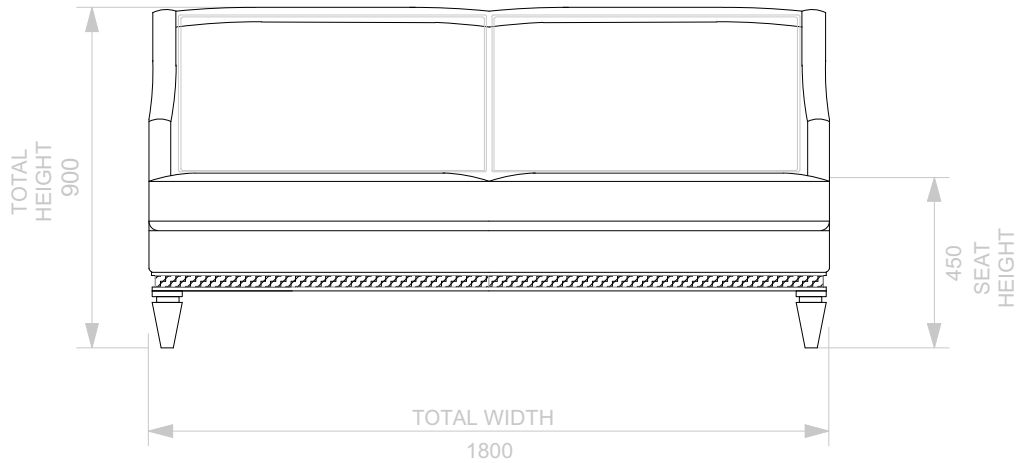

## KABUL ARMCHAIR

	WIDTH (cm)	DEPTH (cm)	HEIGHT (cm)	SEAT HEIGHT (cm)	PLAIN FABRIC (m)	PATTERN (m)	LEATHER (sqm)
ARMCHAIR	76	86	90	45	7	9	11
2 SEATERS	180						
2.5 SEATERS	220						
3 SEATERS	240						

## KABUL SOFA

	WIDTH (cm)	DEPTH (cm)	HEIGHT (cm)	SEAT HEIGHT (cm)	PLAIN FABRIC (m)	PATTERN (m)	LEATHER (sqm)
ARMCHAIR	90						
<b>2 SEATERS</b>	<b>180</b>	<b>95</b>	<b>90</b>	<b>45</b>	<b>14</b>	<b>17</b>	<b>20</b>
2.5 SEATERS	220						
3 SEATERS	240						

## KABUL SOFA

	WIDTH (cm)	DEPTH (cm)	HEIGHT (cm)	SEAT HEIGHT (cm)	PLAIN FABRIC (m)	PATTERN (m)	LEATHER (sqm)
ARMCHAIR	90						
2 SEATERS	180						
<b>2.5 SEATERS</b>	<b>220</b>	<b>95</b>	<b>90</b>	<b>45</b>	<b>17</b>	<b>20</b>	<b>24</b>
3 SEATERS	240						

BESPOKE SOFA  
LONDON

info@bespokesofalondon.co.uk - www.bespokesofalondon.co.uk

KABUL SOFA

	WIDTH (cm)	DEPTH (cm)	HEIGHT (cm)	SEAT HEIGHT (cm)	PLAIN FABRIC (m)	PATTERN (m)	LEATHER (sqm)
ARMCHAIR	90						
2 SEATERS	180						
2.5 SEATERS	220						
<b>3 SEATERS</b>	<b>240</b>	<b>95</b>	<b>90</b>	<b>45</b>	<b>21</b>	<b>26</b>	<b>30</b>