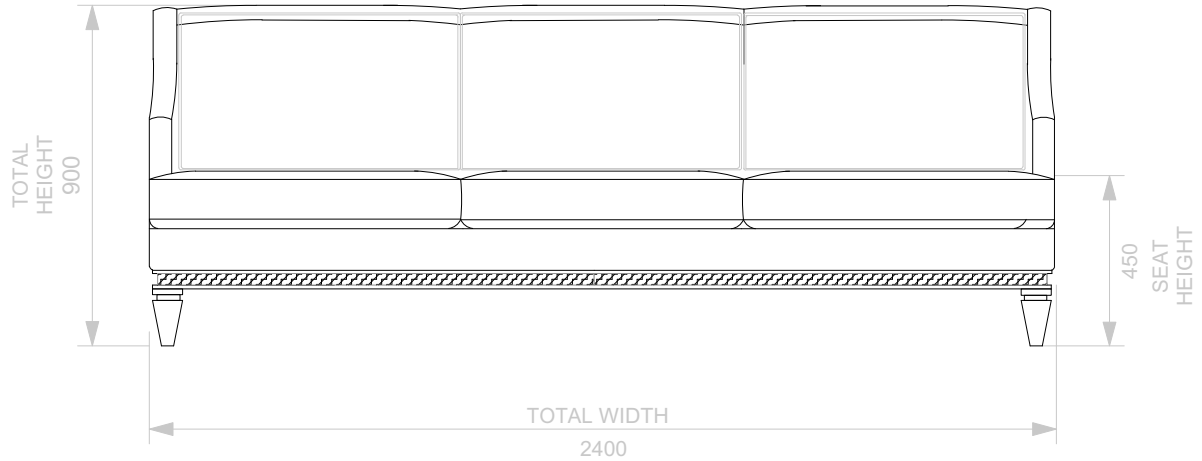

## KABUL ARMCHAIR

	WIDTH (cm)	DEPTH (cm)	HEIGHT (cm)	SEAT HEIGHT (cm)	PLAIN FABRIC (m)	PATTERN (m)	LEATHER (sqm)
ARMCHAIR	76	86	90	45	7	9	11
2 SEATERS	180						
2.5 SEATERS	220						
3 SEATERS	240						

## KABUL SOFA

	WIDTH (cm)	DEPTH (cm)	HEIGHT (cm)	SEAT HEIGHT (cm)	PLAIN FABRIC (m)	PATTERN (m)	LEATHER (sqm)
ARMCHAIR	90						
<b>2 SEATERS</b>	<b>180</b>	<b>95</b>	<b>90</b>	<b>45</b>	<b>14</b>	<b>17</b>	<b>20</b>
2.5 SEATERS	220						
3 SEATERS	240						

## KABUL SOFA

	WIDTH (cm)	DEPTH (cm)	HEIGHT (cm)	SEAT HEIGHT (cm)	PLAIN FABRIC (m)	PATTERN (m)	LEATHER (sqm)
ARMCHAIR	90						
2 SEATERS	180						
<b>2.5 SEATERS</b>	<b>220</b>	<b>95</b>	<b>90</b>	<b>45</b>	<b>17</b>	<b>20</b>	<b>24</b>
3 SEATERS	240						

BESPOKE SOFA  
LONDON

info@bespokesofalondon.co.uk - www.bespokesofalondon.co.uk

KABUL SOFA

	WIDTH (cm)	DEPTH (cm)	HEIGHT (cm)	SEAT HEIGHT (cm)	PLAIN FABRIC (m)	PATTERN (m)	LEATHER (sqm)
ARMCHAIR	90						
2 SEATERS	180						
2.5 SEATERS	220						
<b>3 SEATERS</b>	<b>240</b>	<b>95</b>	<b>90</b>	<b>45</b>	<b>21</b>	<b>26</b>	<b>30</b>