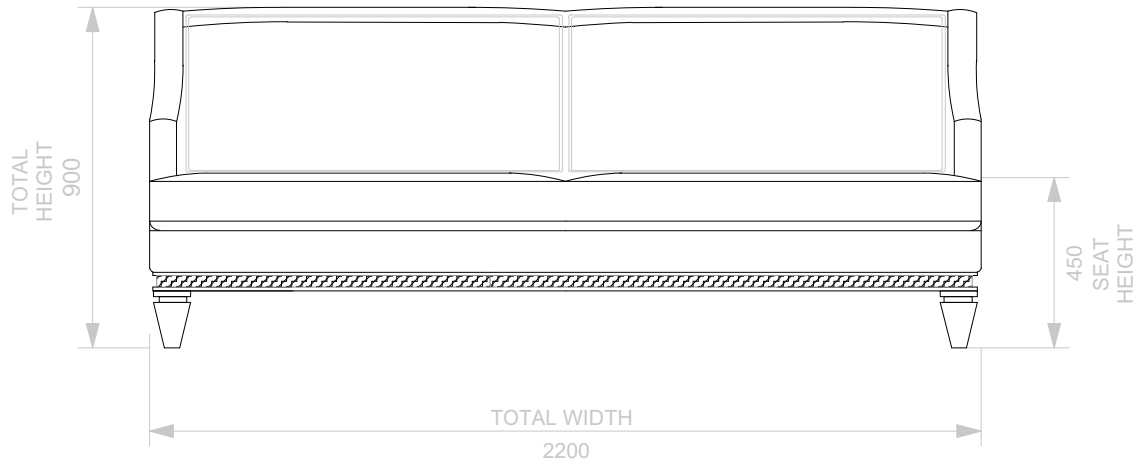

## KABUL ARMCHAIR

	WIDTH (cm)	DEPTH (cm)	HEIGHT (cm)	SEAT HEIGHT (cm)	PLAIN FABRIC (m)	PATTERN (m)	LEATHER (sqm)
ARMCHAIR	76	86	90	45	7	9	11
2 SEATERS	180						
2.5 SEATERS	220						
3 SEATERS	240						

## KABUL SOFA

	WIDTH (cm)	DEPTH (cm)	HEIGHT (cm)	SEAT HEIGHT (cm)	PLAIN FABRIC (m)	PATTERN (m)	LEATHER (sqm)
ARMCHAIR	90						
<b>2 SEATERS</b>	<b>180</b>	<b>95</b>	<b>90</b>	<b>45</b>	<b>14</b>	<b>17</b>	<b>20</b>
2.5 SEATERS	220						
3 SEATERS	240						

## KABUL SOFA

	WIDTH (cm)	DEPTH (cm)	HEIGHT (cm)	SEAT HEIGHT (cm)	PLAIN FABRIC (m)	PATTERN (m)	LEATHER (sqm)
ARMCHAIR	90						
2 SEATERS	180						
<b>2.5 SEATERS</b>	<b>220</b>	<b>95</b>	<b>90</b>	<b>45</b>	<b>17</b>	<b>20</b>	<b>24</b>
3 SEATERS	240						

BESPOKE SOFA  
LONDON

info@bespokesofalondon.co.uk - www.bespokesofalondon.co.uk

KABUL SOFA

	WIDTH (cm)	DEPTH (cm)	HEIGHT (cm)	SEAT HEIGHT (cm)	PLAIN FABRIC (m)	PATTERN (m)	LEATHER (sqm)
ARMCHAIR	90						
2 SEATERS	180						
2.5 SEATERS	220						
<b>3 SEATERS</b>	<b>240</b>	<b>95</b>	<b>90</b>	<b>45</b>	<b>21</b>	<b>26</b>	<b>30</b>