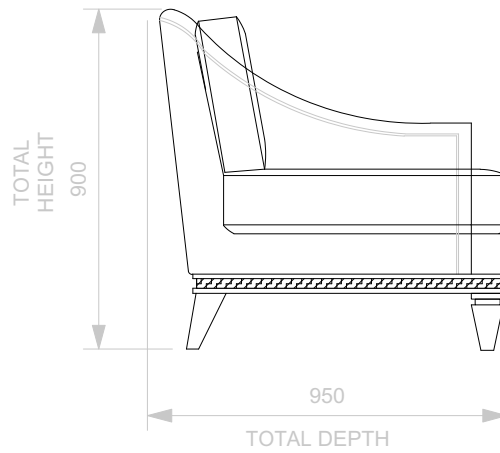

## KABUL ARMCHAIR

	WIDTH (cm)	DEPTH (cm)	HEIGHT (cm)	SEAT HEIGHT (cm)	PLAIN FABRIC (m)	PATTERN (m)	LEATHER (sqm)
ARMCHAIR	76	86	90	45	7	9	11
2 SEATERS	180						
2.5 SEATERS	220						
3 SEATERS	240						

## KABUL SOFA

	WIDTH (cm)	DEPTH (cm)	HEIGHT (cm)	SEAT HEIGHT (cm)	PLAIN FABRIC (m)	PATTERN (m)	LEATHER (sqm)
ARMCHAIR	90						
<b>2 SEATERS</b>	<b>180</b>	<b>95</b>	<b>90</b>	<b>45</b>	<b>14</b>	<b>17</b>	<b>20</b>
2.5 SEATERS	220						
3 SEATERS	240						

## KABUL SOFA

	WIDTH (cm)	DEPTH (cm)	HEIGHT (cm)	SEAT HEIGHT (cm)	PLAIN FABRIC (m)	PATTERN (m)	LEATHER (sqm)
ARMCHAIR	90						
2 SEATERS	180						
<b>2.5 SEATERS</b>	<b>220</b>	<b>95</b>	<b>90</b>	<b>45</b>	<b>17</b>	<b>20</b>	<b>24</b>
3 SEATERS	240						

BESPOKE SOFA  
LONDON

info@bespokesofalondon.co.uk - www.bespokesofalondon.co.uk

KABUL SOFA

	WIDTH (cm)	DEPTH (cm)	HEIGHT (cm)	SEAT HEIGHT (cm)	PLAIN FABRIC (m)	PATTERN (m)	LEATHER (sqm)
ARMCHAIR	90						
2 SEATERS	180						
2.5 SEATERS	220						
<b>3 SEATERS</b>	<b>240</b>	<b>95</b>	<b>90</b>	<b>45</b>	<b>21</b>	<b>26</b>	<b>30</b>