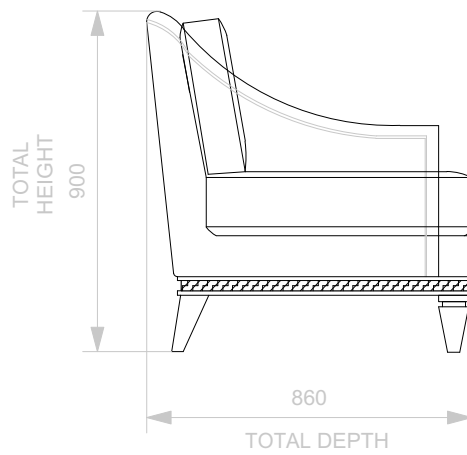

## KABUL ARMCHAIR

	WIDTH (cm)	DEPTH (cm)	HEIGHT (cm)	SEAT HEIGHT (cm)	PLAIN FABRIC (m)	PATTERN (m)	LEATHER (sqm)
ARMCHAIR	76	86	90	45	7	9	11
2 SEATERS	180						
2.5 SEATERS	220						
3 SEATERS	240						

## KABUL SOFA

	WIDTH (cm)	DEPTH (cm)	HEIGHT (cm)	SEAT HEIGHT (cm)	PLAIN FABRIC (m)	PATTERN (m)	LEATHER (sqm)
ARMCHAIR	90						
<b>2 SEATERS</b>	<b>180</b>	<b>95</b>	<b>90</b>	<b>45</b>	<b>14</b>	<b>17</b>	<b>20</b>
2.5 SEATERS	220						
3 SEATERS	240						

## KABUL SOFA

	WIDTH (cm)	DEPTH (cm)	HEIGHT (cm)	SEAT HEIGHT (cm)	PLAIN FABRIC (m)	PATTERN (m)	LEATHER (sqm)
ARMCHAIR	90						
2 SEATERS	180						
<b>2.5 SEATERS</b>	<b>220</b>	<b>95</b>	<b>90</b>	<b>45</b>	<b>17</b>	<b>20</b>	<b>24</b>
3 SEATERS	240						

BESPOKE SOFA  
LONDON

info@bespokesofalondon.co.uk - www.bespokesofalondon.co.uk

KABUL SOFA

	WIDTH (cm)	DEPTH (cm)	HEIGHT (cm)	SEAT HEIGHT (cm)	PLAIN FABRIC (m)	PATTERN (m)	LEATHER (sqm)
ARMCHAIR	90						
2 SEATERS	180						
2.5 SEATERS	220						
<b>3 SEATERS</b>	<b>240</b>	<b>95</b>	<b>90</b>	<b>45</b>	<b>21</b>	<b>26</b>	<b>30</b>