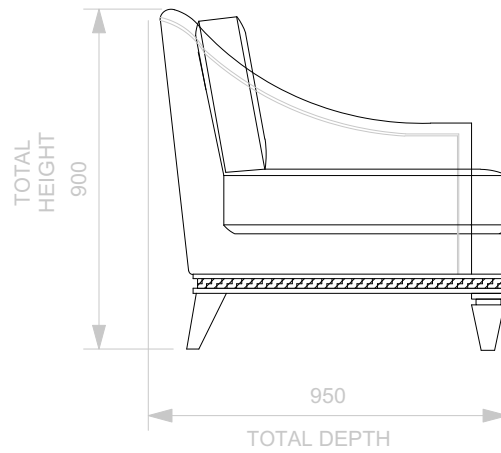

## KABUL ARMCHAIR

	WIDTH (cm)	DEPTH (cm)	HEIGHT (cm)	SEAT HEIGHT (cm)	PLAIN FABRIC (m)	PATTERN (m)	LEATHER (sqm)
ARMCHAIR	76	86	90	45	7	9	11
2 SEATERS	180						
2.5 SEATERS	220						
3 SEATERS	240						

## KABUL SOFA

	WIDTH (cm)	DEPTH (cm)	HEIGHT (cm)	SEAT HEIGHT (cm)	PLAIN FABRIC (m)	PATTERN (m)	LEATHER (sqm)
ARMCHAIR	90						
<b>2 SEATERS</b>	<b>180</b>	<b>95</b>	<b>90</b>	<b>45</b>	<b>14</b>	<b>17</b>	<b>20</b>
2.5 SEATERS	220						
3 SEATERS	240						

## KABUL SOFA

	WIDTH (cm)	DEPTH (cm)	HEIGHT (cm)	SEAT HEIGHT (cm)	PLAIN FABRIC (m)	PATTERN (m)	LEATHER (sqm)
ARMCHAIR	90						
2 SEATERS	180						
<b>2.5 SEATERS</b>	<b>220</b>	<b>95</b>	<b>90</b>	<b>45</b>	<b>17</b>	<b>20</b>	<b>24</b>
3 SEATERS	240						

BESPOKE SOFA  
LONDON

info@bespokesofalondon.co.uk - www.bespokesofalondon.co.uk

KABUL SOFA

	WIDTH (cm)	DEPTH (cm)	HEIGHT (cm)	SEAT HEIGHT (cm)	PLAIN FABRIC (m)	PATTERN (m)	LEATHER (sqm)
ARMCHAIR	90						
2 SEATERS	180						
2.5 SEATERS	220						
<b>3 SEATERS</b>	<b>240</b>	<b>95</b>	<b>90</b>	<b>45</b>	<b>21</b>	<b>26</b>	<b>30</b>