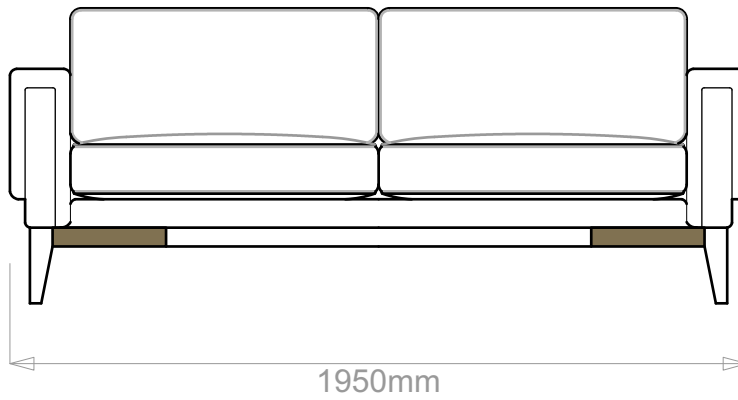

BESPOKE SOFA

LONDON

info@bespokesofalondon.co.uk | www.bespokesofalondon.com

LUNA SOFA

	WIDTH (cm)	DEPTH (cm)	HEIGHT (cm)	SEAT HEIGHT (cm)	PLAIN FABRIC (m)	PATTERN (m)	LEATHER (sqm)
▶ ARMCHAIR	95	88	78	42	7	8.4	9.8
2-SEATER	160				11	13.2	15.4
2.5-SEATER	195				14	16.8	19.6
3-SEATER	225				16	19.2	22.4
3.5-SEATER	250				18	21.6	23.8

BESPOKE SOFA
LONDON

info@bespokesofalondon.co.uk | www.bespokesofalondon.com

LUNA SOFA

	WIDTH (cm)	DEPTH (cm)	HEIGHT (cm)	SEAT HEIGHT (cm)	PLAIN FABRIC (m)	PATTERN (m)	LEATHER (sqm)
ARMCHAIR	95				7	8.4	9.8
2-SEATER	160	88	78	42	11	13.2	15.4
2.5-SEATER	195				14	16.8	19.6
3-SEATER	225				16	19.2	22.4
3.5-SEATER	250				18	21.6	23.8

BESPOKE SOFA

LONDON

info@bespokesofalondon.co.uk | www.bespokesofalondon.com

LUNA SOFA

	WIDTH (cm)	DEPTH (cm)	HEIGHT (cm)	SEAT HEIGHT (cm)	PLAIN FABRIC (m)	PATTERN (m)	LEATHER (sqm)
ARMCHAIR	95				7	8.4	9.8
2-SEATER	160				11	13.2	15.4
2.5-SEATER	195	88	78	42	14	16.8	19.6
3-SEATER	225				16	19.2	22.4
3.5-SEATER	250				18	21.6	23.8

BESPOKE SOFA

LONDON

info@bespokesofalondon.co.uk | www.bespokesofalondon.com

LUNA SOFA

	WIDTH (cm)	DEPTH (cm)	HEIGHT (cm)	SEAT HEIGHT (cm)	PLAIN FABRIC (m)	PATTERN (m)	LEATHER (sqm)
ARMCHAIR	95	88	78	42	7	8.4	9.8
2-SEATER	160				11	13.2	15.4
2.5-SEATER	195				14	16.8	19.6
3-SEATER	225				16	19.2	22.4
3.5-SEATER	250				18	21.6	23.8