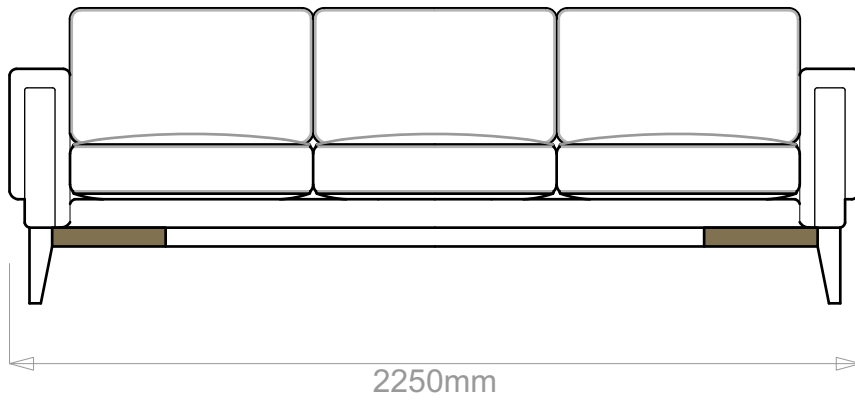

BESPOKE SOFA
LONDON

info@bespokesofalondon.co.uk | www.bespokesofalondon.com

LUNA SOFA

	WIDTH (cm)	DEPTH (cm)	HEIGHT (cm)	SEAT HEIGHT (cm)	PLAIN FABRIC (m)	PATTERN (m)	LEATHER (sqm)
ARMCHAIR	95				7	8.4	9.8
2-SEATER	160	88	78	42	11	13.2	15.4
2.5-SEATER	195				14	16.8	19.6
3-SEATER	225				16	19.2	22.4
3.5-SEATER	250				18	21.6	23.8

BESPOKE SOFA

LONDON

info@bespokesofalondon.co.uk | www.bespokesofalondon.com

LUNA SOFA

	WIDTH (cm)	DEPTH (cm)	HEIGHT (cm)	SEAT HEIGHT (cm)	PLAIN FABRIC (m)	PATTERN (m)	LEATHER (sqm)
ARMCHAIR	95				7	8.4	9.8
2-SEATER	160				11	13.2	15.4
2.5-SEATER	195	88	78	42	14	16.8	19.6
3-SEATER	225				16	19.2	22.4
3.5-SEATER	250				18	21.6	23.8

BESPOKE SOFA

LONDON

info@bespokesofalondon.co.uk | www.bespokesofalondon.com

LUNA SOFA

	WIDTH (cm)	DEPTH (cm)	HEIGHT (cm)	SEAT HEIGHT (cm)	PLAIN FABRIC (m)	PATTERN (m)	LEATHER (sqm)
ARMCHAIR	95	88	78	42	7	8.4	9.8
2-SEATER	160				11	13.2	15.4
2.5-SEATER	195				14	16.8	19.6
3-SEATER	225				16	19.2	22.4
3.5-SEATER	250				18	21.6	23.8

BESPOKE SOFA
LONDON

info@bespokesofalondon.co.uk | www.bespokesofalondon.com

LUNA SOFA

	WIDTH (cm)	DEPTH (cm)	HEIGHT (cm)	SEAT HEIGHT (cm)	PLAIN FABRIC (m)	PATTERN (m)	LEATHER (sqm)
ARMCHAIR	95				7	8.4	9.8
2-SEATER	160				11	13.2	15.4
2.5-SEATER	195				14	16.8	19.6
3-SEATER	225				16	19.2	22.4
3.5-SEATER	250				18	21.6	23.8