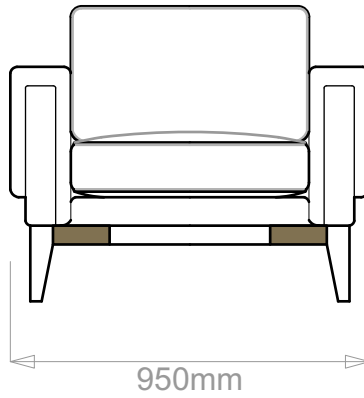

BESPOKE SOFA

LONDON

info@bespokesofalondon.co.uk | www.bespokesofalondon.com

LUNA SOFA

	WIDTH (cm)	DEPTH (cm)	HEIGHT (cm)	SEAT HEIGHT (cm)	PLAIN FABRIC (m)	PATTERN (m)	LEATHER (sqm)
▶ ARMCHAIR	95	88	78	42	7	8.4	9.8
2-SEATER	160				11	13.2	15.4
2.5-SEATER	195				14	16.8	19.6
3-SEATER	225				16	19.2	22.4
3.5-SEATER	250				18	21.6	23.8

BESPOKE SOFA
LONDON

info@bespokesofalondon.co.uk | www.bespokesofalondon.com

LUNA SOFA

	WIDTH (cm)	DEPTH (cm)	HEIGHT (cm)	SEAT HEIGHT (cm)	PLAIN FABRIC (m)	PATTERN (m)	LEATHER (sqm)
ARMCHAIR	95				7	8.4	9.8
2-SEATER	160	88	78	42	11	13.2	15.4
2.5-SEATER	195				14	16.8	19.6
3-SEATER	225				16	19.2	22.4
3.5-SEATER	250				18	21.6	23.8

BESPOKE SOFA

LONDON

info@bespokesofalondon.co.uk | www.bespokesofalondon.com

LUNA SOFA

	WIDTH (cm)	DEPTH (cm)	HEIGHT (cm)	SEAT HEIGHT (cm)	PLAIN FABRIC (m)	PATTERN (m)	LEATHER (sqm)
ARMCHAIR	95				7	8.4	9.8
2-SEATER	160				11	13.2	15.4
2.5-SEATER	195	88	78	42	14	16.8	19.6
3-SEATER	225				16	19.2	22.4
3.5-SEATER	250				18	21.6	23.8

BESPOKE SOFA

LONDON

info@bespokesofalondon.co.uk | www.bespokesofalondon.com

LUNA SOFA

	WIDTH (cm)	DEPTH (cm)	HEIGHT (cm)	SEAT HEIGHT (cm)	PLAIN FABRIC (m)	PATTERN (m)	LEATHER (sqm)
ARMCHAIR	95	88	78	42	7	8.4	9.8
2-SEATER	160				11	13.2	15.4
2.5-SEATER	195				14	16.8	19.6
3-SEATER	225				16	19.2	22.4
3.5-SEATER	250				18	21.6	23.8