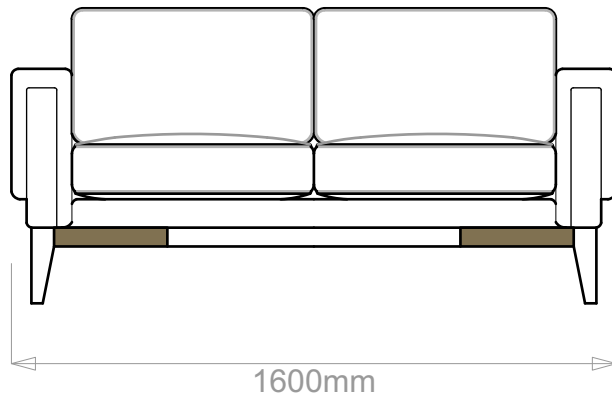

BESPOKE SOFA

LONDON

info@bespokesofalondon.co.uk | www.bespokesofalondon.com

LUNA SOFA

	WIDTH (cm)	DEPTH (cm)	HEIGHT (cm)	SEAT HEIGHT (cm)	PLAIN FABRIC (m)	PATTERN (m)	LEATHER (sqm)
▶ ARMCHAIR	95	88	78	42	7	8.4	9.8
2-SEATER	160				11	13.2	15.4
2.5-SEATER	195				14	16.8	19.6
3-SEATER	225				16	19.2	22.4
3.5-SEATER	250				18	21.6	23.8

BESPOKE SOFA
LONDON

info@bespokesofalondon.co.uk | www.bespokesofalondon.com

LUNA SOFA

	WIDTH (cm)	DEPTH (cm)	HEIGHT (cm)	SEAT HEIGHT (cm)	PLAIN FABRIC (m)	PATTERN (m)	LEATHER (sqm)
ARMCHAIR	95				7	8.4	9.8
2-SEATER	160	88	78	42	11	13.2	15.4
2.5-SEATER	195				14	16.8	19.6
3-SEATER	225				16	19.2	22.4
3.5-SEATER	250				18	21.6	23.8

BESPOKE SOFA

LONDON

info@bespokesofalondon.co.uk | www.bespokesofalondon.com

LUNA SOFA

	WIDTH (cm)	DEPTH (cm)	HEIGHT (cm)	SEAT HEIGHT (cm)	PLAIN FABRIC (m)	PATTERN (m)	LEATHER (sqm)
ARMCHAIR	95				7	8.4	9.8
2-SEATER	160				11	13.2	15.4
2.5-SEATER	195	88	78	42	14	16.8	19.6
3-SEATER	225				16	19.2	22.4
3.5-SEATER	250				18	21.6	23.8

BESPOKE SOFA

LONDON

info@bespokesofalondon.co.uk | www.bespokesofalondon.com

LUNA SOFA

	WIDTH (cm)	DEPTH (cm)	HEIGHT (cm)	SEAT HEIGHT (cm)	PLAIN FABRIC (m)	PATTERN (m)	LEATHER (sqm)
ARMCHAIR	95	88	78	42	7	8.4	9.8
2-SEATER	160				11	13.2	15.4
2.5-SEATER	195				14	16.8	19.6
3-SEATER	225				16	19.2	22.4
3.5-SEATER	250				18	21.6	23.8