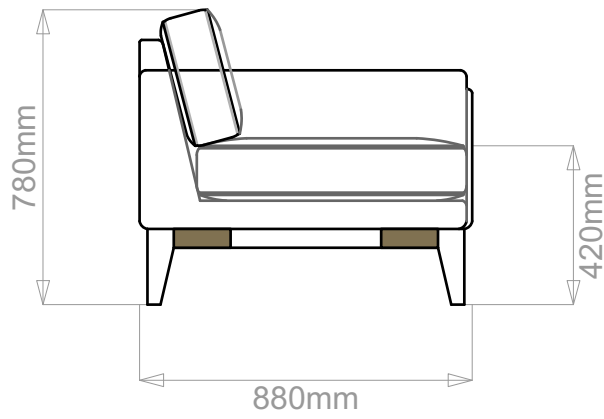

BESPOKE SOFA

LONDON

info@bespokesofalondon.co.uk | www.bespokesofalondon.com

LUNA SOFA

	WIDTH (cm)	DEPTH (cm)	HEIGHT (cm)	SEAT HEIGHT (cm)	PLAIN FABRIC (m)	PATTERN (m)	LEATHER (sqm)
▶ ARMCHAIR	95	88	78	42	7	8.4	9.8
2-SEATER	160				11	13.2	15.4
2.5-SEATER	195				14	16.8	19.6
3-SEATER	225				16	19.2	22.4
3.5-SEATER	250				18	21.6	23.8

BESPOKE SOFA
LONDON

info@bespokesofalondon.co.uk | www.bespokesofalondon.com

LUNA SOFA

	WIDTH (cm)	DEPTH (cm)	HEIGHT (cm)	SEAT HEIGHT (cm)	PLAIN FABRIC (m)	PATTERN (m)	LEATHER (sqm)
ARMCHAIR	95				7	8.4	9.8
2-SEATER	160	88	78	42	11	13.2	15.4
2.5-SEATER	195				14	16.8	19.6
3-SEATER	225				16	19.2	22.4
3.5-SEATER	250				18	21.6	23.8

BESPOKE SOFA

LONDON

info@bespokesofalondon.co.uk | www.bespokesofalondon.com

LUNA SOFA

	WIDTH (cm)	DEPTH (cm)	HEIGHT (cm)	SEAT HEIGHT (cm)	PLAIN FABRIC (m)	PATTERN (m)	LEATHER (sqm)
ARMCHAIR	95				7	8.4	9.8
2-SEATER	160				11	13.2	15.4
2.5-SEATER	195	88	78	42	14	16.8	19.6
3-SEATER	225				16	19.2	22.4
3.5-SEATER	250				18	21.6	23.8

BESPOKE SOFA

LONDON

info@bespokesofalondon.co.uk | www.bespokesofalondon.com

LUNA SOFA

	WIDTH (cm)	DEPTH (cm)	HEIGHT (cm)	SEAT HEIGHT (cm)	PLAIN FABRIC (m)	PATTERN (m)	LEATHER (sqm)
ARMCHAIR	95	88	78	42	7	8.4	9.8
2-SEATER	160				11	13.2	15.4
2.5-SEATER	195				14	16.8	19.6
3-SEATER	225				16	19.2	22.4
3.5-SEATER	250				18	21.6	23.8