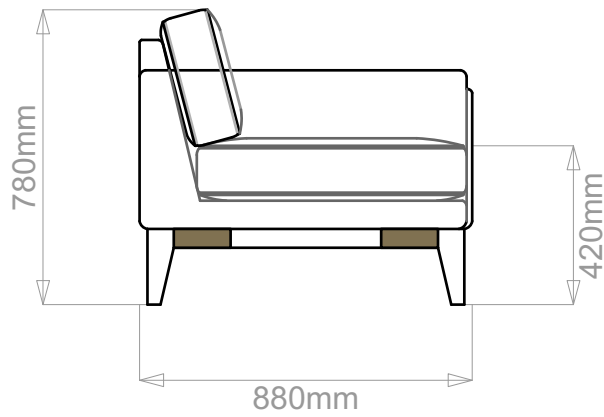

BESPOKE SOFA
LONDON

info@bespokesofalondon.co.uk | www.bespokesofalondon.com

LUNA SOFA

	WIDTH (cm)	DEPTH (cm)	HEIGHT (cm)	SEAT HEIGHT (cm)	PLAIN FABRIC (m)	PATTERN (m)	LEATHER (sqm)
ARMCHAIR	95				7	8.4	9.8
2-SEATER	160	88	78	42	11	13.2	15.4
2.5-SEATER	195				14	16.8	19.6
3-SEATER	225				16	19.2	22.4
3.5-SEATER	250				18	21.6	23.8

BESPOKE SOFA

LONDON

info@bespokesofalondon.co.uk | www.bespokesofalondon.com

LUNA SOFA

	WIDTH (cm)	DEPTH (cm)	HEIGHT (cm)	SEAT HEIGHT (cm)	PLAIN FABRIC (m)	PATTERN (m)	LEATHER (sqm)
ARMCHAIR	95				7	8.4	9.8
2-SEATER	160				11	13.2	15.4
2.5-SEATER	195	88	78	42	14	16.8	19.6
3-SEATER	225				16	19.2	22.4
3.5-SEATER	250				18	21.6	23.8

BESPOKE SOFA

LONDON

info@bespokesofalondon.co.uk | www.bespokesofalondon.com

LUNA SOFA

	WIDTH (cm)	DEPTH (cm)	HEIGHT (cm)	SEAT HEIGHT (cm)	PLAIN FABRIC (m)	PATTERN (m)	LEATHER (sqm)
ARMCHAIR	95	88	78	42	7	8.4	9.8
2-SEATER	160				11	13.2	15.4
2.5-SEATER	195				14	16.8	19.6
3-SEATER	225				16	19.2	22.4
3.5-SEATER	250				18	21.6	23.8

BESPOKE SOFA
LONDON

info@bespokesofalondon.co.uk | www.bespokesofalondon.com

LUNA SOFA

	WIDTH (cm)	DEPTH (cm)	HEIGHT (cm)	SEAT HEIGHT (cm)	PLAIN FABRIC (m)	PATTERN (m)	LEATHER (sqm)
ARMCHAIR	95				7	8.4	9.8
2-SEATER	160				11	13.2	15.4
2.5-SEATER	195				14	16.8	19.6
3-SEATER	225				16	19.2	22.4
3.5-SEATER	250				18	21.6	23.8