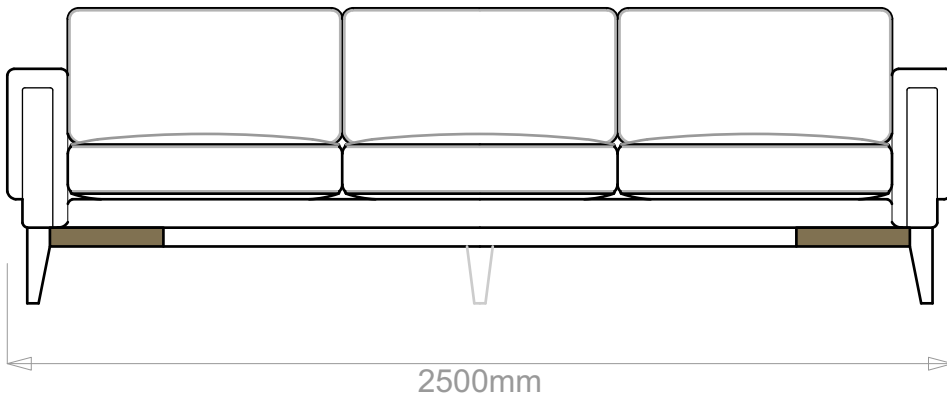

BESPOKE SOFA
LONDON

info@bespokesofalondon.co.uk | www.bespokesofalondon.com

LUNA SOFA

	WIDTH (cm)	DEPTH (cm)	HEIGHT (cm)	SEAT HEIGHT (cm)	PLAIN FABRIC (m)	PATTERN (m)	LEATHER (sqm)
ARMCHAIR	95				7	8.4	9.8
2-SEATER	160	88	78	42	11	13.2	15.4
2.5-SEATER	195				14	16.8	19.6
3-SEATER	225				16	19.2	22.4
3.5-SEATER	250				18	21.6	23.8

BESPOKE SOFA

LONDON

info@bespokesofalondon.co.uk | www.bespokesofalondon.com

LUNA SOFA

	WIDTH (cm)	DEPTH (cm)	HEIGHT (cm)	SEAT HEIGHT (cm)	PLAIN FABRIC (m)	PATTERN (m)	LEATHER (sqm)
ARMCHAIR	95				7	8.4	9.8
2-SEATER	160				11	13.2	15.4
2.5-SEATER	195	88	78	42	14	16.8	19.6
3-SEATER	225				16	19.2	22.4
3.5-SEATER	250				18	21.6	23.8

BESPOKE SOFA

LONDON

info@bespokesofalondon.co.uk | www.bespokesofalondon.com

LUNA SOFA

	WIDTH (cm)	DEPTH (cm)	HEIGHT (cm)	SEAT HEIGHT (cm)	PLAIN FABRIC (m)	PATTERN (m)	LEATHER (sqm)
ARMCHAIR	95	88	78	42	7	8.4	9.8
2-SEATER	160				11	13.2	15.4
2.5-SEATER	195				14	16.8	19.6
3-SEATER	225				16	19.2	22.4
3.5-SEATER	250				18	21.6	23.8

BESPOKE SOFA
LONDON

info@bespokesofalondon.co.uk | www.bespokesofalondon.com

LUNA SOFA

	WIDTH (cm)	DEPTH (cm)	HEIGHT (cm)	SEAT HEIGHT (cm)	PLAIN FABRIC (m)	PATTERN (m)	LEATHER (sqm)
ARMCHAIR	95				7	8.4	9.8
2-SEATER	160				11	13.2	15.4
2.5-SEATER	195				14	16.8	19.6
3-SEATER	225				16	19.2	22.4
3.5-SEATER	250				18	21.6	23.8