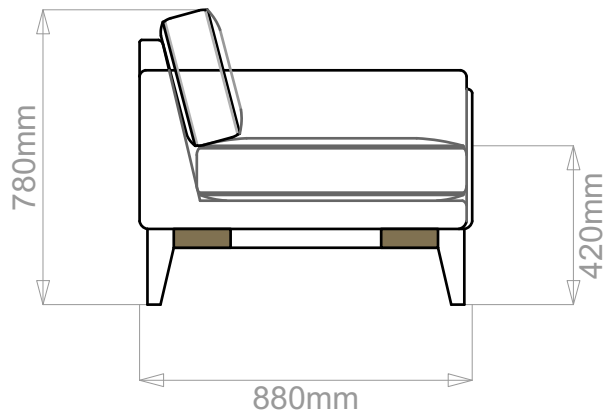

BESPOKE SOFA

LONDON

info@bespokesofalondon.co.uk | www.bespokesofalondon.com

LUNA SOFA

	WIDTH (cm)	DEPTH (cm)	HEIGHT (cm)	SEAT HEIGHT (cm)	PLAIN FABRIC (m)	PATTERN (m)	LEATHER (sqm)
▶ ARMCHAIR	95	88	78	42	7	8.4	9.8
2-SEATER	160				11	13.2	15.4
2.5-SEATER	195				14	16.8	19.6
3-SEATER	225				16	19.2	22.4
3.5-SEATER	250				18	21.6	23.8

BESPOKE SOFA
LONDON

info@bespokesofalondon.co.uk | www.bespokesofalondon.com

LUNA SOFA

	WIDTH (cm)	DEPTH (cm)	HEIGHT (cm)	SEAT HEIGHT (cm)	PLAIN FABRIC (m)	PATTERN (m)	LEATHER (sqm)
ARMCHAIR	95				7	8.4	9.8
2-SEATER	160	88	78	42	11	13.2	15.4
2.5-SEATER	195				14	16.8	19.6
3-SEATER	225				16	19.2	22.4
3.5-SEATER	250				18	21.6	23.8

BESPOKE SOFA

LONDON

info@bespokesofalondon.co.uk | www.bespokesofalondon.com

LUNA SOFA

	WIDTH (cm)	DEPTH (cm)	HEIGHT (cm)	SEAT HEIGHT (cm)	PLAIN FABRIC (m)	PATTERN (m)	LEATHER (sqm)
ARMCHAIR	95				7	8.4	9.8
2-SEATER	160				11	13.2	15.4
2.5-SEATER	195	88	78	42	14	16.8	19.6
3-SEATER	225				16	19.2	22.4
3.5-SEATER	250				18	21.6	23.8

BESPOKE SOFA

LONDON

info@bespokesofalondon.co.uk | www.bespokesofalondon.com

LUNA SOFA

	WIDTH (cm)	DEPTH (cm)	HEIGHT (cm)	SEAT HEIGHT (cm)	PLAIN FABRIC (m)	PATTERN (m)	LEATHER (sqm)
ARMCHAIR	95	88	78	42	7	8.4	9.8
2-SEATER	160				11	13.2	15.4
2.5-SEATER	195				14	16.8	19.6
3-SEATER	225				16	19.2	22.4
3.5-SEATER	250				18	21.6	23.8