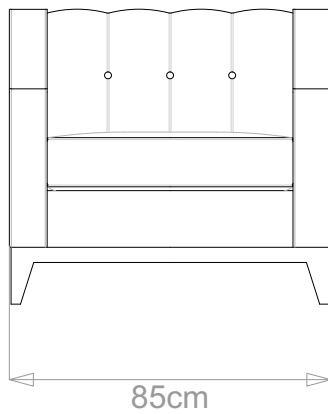

BESPOKE SOFA LONDON

info@bespokesofalondon.co.uk | www.bespokesofalondon.com

MILTON ZWEI SOFA

	WIDTH (cm)	DEPTH (cm)	HEIGHT (cm)	SEAT HEIGHT (cm)	PLAIN FABRIC (m)	PATTERN (m)	LEATHER (sqm)
ARMCHAIR	85	90	83	44	6	7.2	8.4
2-SEATER	160				11	13.2	15.4
2.5-SEATER	190				12	14.4	16.8
3-SEATER	210				13	15.6	18.2
3.5-SEATER	240				15	18	21

BESPOKE SOFA LONDON

info@bespokesofalondon.co.uk | www.bespokesofalondon.com

MILTON ZWEI SOFA

	WIDTH (cm)	DEPTH (cm)	HEIGHT (cm)	SEAT HEIGHT (cm)	PLAIN FABRIC (m)	PATTERN (m)	LEATHER (sqm)
ARMCHAIR	85				6	7.2	8.4
2-SEATER	160	90	83	44	11	13.2	15.4
2.5-SEATER	190				12	14.4	16.8
3-SEATER	210				13	15.6	18.2
3.5-SEATER	240				15	18	21

BESPOKE SOFA
LONDON

info@bespokesofalondon.co.uk | www.bespokesofalondon.com

MILTON ZWEI SOFA

	WIDTH (cm)	DEPTH (cm)	HEIGHT (cm)	SEAT HEIGHT (cm)	PLAIN FABRIC (m)	PATTERN (m)	LEATHER (sqm)
ARMCHAIR	85				6	7.2	8.4
2-SEATER	160				11	13.2	15.4
2.5-SEATER	190	90	83	44	12	14.4	16.8
3-SEATER	210				13	15.6	18.2
3.5-SEATER	240				15	18	21

BESPOKE SOFA LONDON

info@bespokesofalondon.co.uk | www.bespokesofalondon.com

MILTON ZWEI SOFA

	WIDTH (cm)	DEPTH (cm)	HEIGHT (cm)	SEAT HEIGHT (cm)	PLAIN FABRIC (m)	PATTERN (m)	LEATHER (sqm)
ARMCHAIR	85				6	7.2	8.4
2-SEATER	160				11	13.2	15.4
2.5-SEATER	190				12	14.4	16.8
3-SEATER	210				13	15.6	18.2
3.5-SEATER	240				90	83	44