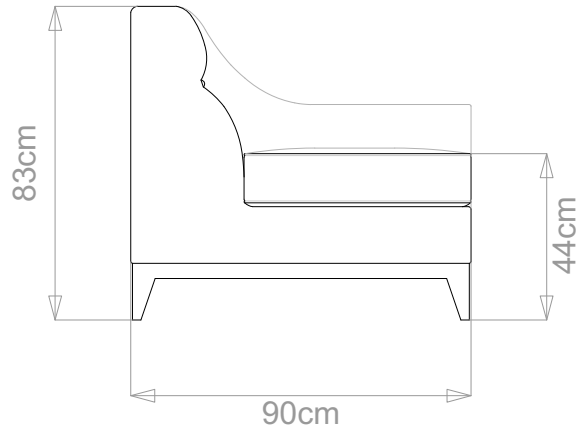

BESPOKE SOFA LONDON

info@bespokesofalondon.co.uk | www.bespokesofalondon.com

MILTON ZWEI SOFA

	WIDTH (cm)	DEPTH (cm)	HEIGHT (cm)	SEAT HEIGHT (cm)	PLAIN FABRIC (m)	PATTERN (m)	LEATHER (sqm)
ARMCHAIR	85	90	83	44	6	7.2	8.4
2-SEATER	160				11	13.2	15.4
2.5-SEATER	190				12	14.4	16.8
3-SEATER	210				13	15.6	18.2
3.5-SEATER	240				15	18	21

BESPOKE SOFA LONDON

info@bespokesofalondon.co.uk | www.bespokesofalondon.com

MILTON ZWEI SOFA

	WIDTH (cm)	DEPTH (cm)	HEIGHT (cm)	SEAT HEIGHT (cm)	PLAIN FABRIC (m)	PATTERN (m)	LEATHER (sqm)
ARMCHAIR	85				6	7.2	8.4
2-SEATER	160	90	83	44	11	13.2	15.4
2.5-SEATER	190				12	14.4	16.8
3-SEATER	210				13	15.6	18.2
3.5-SEATER	240				15	18	21

BESPOKE SOFA
LONDON

info@bespokesofalondon.co.uk | www.bespokesofalondon.com

MILTON ZWEI SOFA

	WIDTH (cm)	DEPTH (cm)	HEIGHT (cm)	SEAT HEIGHT (cm)	PLAIN FABRIC (m)	PATTERN (m)	LEATHER (sqm)
ARMCHAIR	85				6	7.2	8.4
2-SEATER	160				11	13.2	15.4
2.5-SEATER	190	90	83	44	12	14.4	16.8
3-SEATER	210				13	15.6	18.2
3.5-SEATER	240				15	18	21