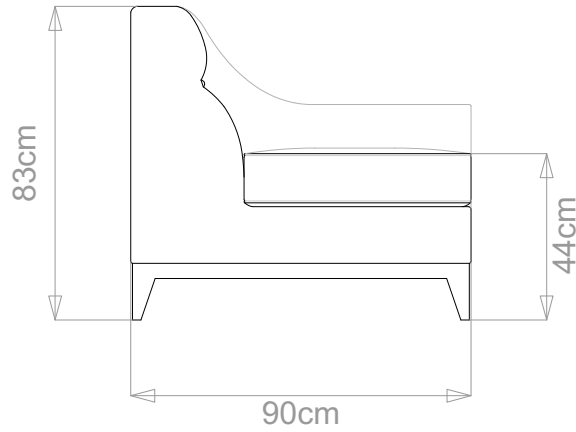

BESPOKE SOFA LONDON

info@bespokesofalondon.co.uk | www.bespokesofalondon.com

MILTON ZWEI SOFA

	WIDTH (cm)	DEPTH (cm)	HEIGHT (cm)	SEAT HEIGHT (cm)	PLAIN FABRIC (m)	PATTERN (m)	LEATHER (sqm)
ARMCHAIR	85				6	7.2	8.4
2-SEATER	160	90	83	44	11	13.2	15.4
2.5-SEATER	190				12	14.4	16.8
3-SEATER	210				13	15.6	18.2
3.5-SEATER	240				15	18	21

BESPOKE SOFA
LONDON

info@bespokesofalondon.co.uk | www.bespokesofalondon.com

MILTON ZWEI SOFA

	WIDTH (cm)	DEPTH (cm)	HEIGHT (cm)	SEAT HEIGHT (cm)	PLAIN FABRIC (m)	PATTERN (m)	LEATHER (sqm)
ARMCHAIR	85				6	7.2	8.4
2-SEATER	160				11	13.2	15.4
2.5-SEATER	190	90	83	44	12	14.4	16.8
3-SEATER	210				13	15.6	18.2
3.5-SEATER	240				15	18	21

BESPOKE SOFA
LONDON

info@bespokesofalondon.co.uk | www.bespokesofalondon.com

MILTON ZWEI SOFA

	WIDTH (cm)	DEPTH (cm)	HEIGHT (cm)	SEAT HEIGHT (cm)	PLAIN FABRIC (m)	PATTERN (m)	LEATHER (sqm)
ARMCHAIR	85	90	83	44	6	7.2	8.4
2-SEATER	160				11	13.2	15.4
2.5-SEATER	190				12	14.4	16.8
3-SEATER	210				13	15.6	18.2
3.5-SEATER	240				15	18	21

BESPOKE SOFA LONDON

info@bespokesofalondon.co.uk | www.bespokesofalondon.com

MILTON ZWEI SOFA

	WIDTH (cm)	DEPTH (cm)	HEIGHT (cm)	SEAT HEIGHT (cm)	PLAIN FABRIC (m)	PATTERN (m)	LEATHER (sqm)
ARMCHAIR	85				6	7.2	8.4
2-SEATER	160				11	13.2	15.4
2.5-SEATER	190				12	14.4	16.8
3-SEATER	210				13	15.6	18.2
3.5-SEATER	240				90	83	44