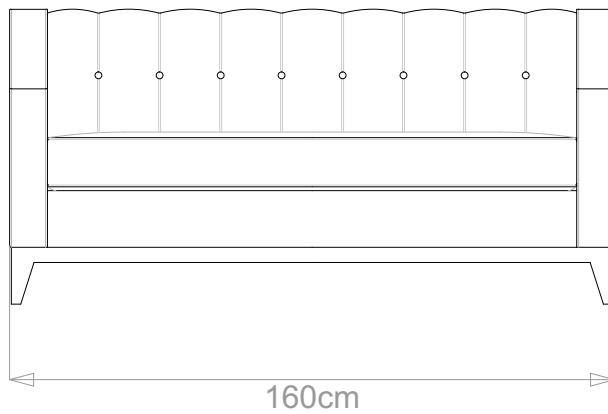

BESPOKE SOFA LONDON

info@bespokesofalondon.co.uk | www.bespokesofalondon.com

MILTON ZWEI SOFA

	WIDTH (cm)	DEPTH (cm)	HEIGHT (cm)	SEAT HEIGHT (cm)	PLAIN FABRIC (m)	PATTERN (m)	LEATHER (sqm)
ARMCHAIR	85	90	83	44	6	7.2	8.4
2-SEATER	160				11	13.2	15.4
2.5-SEATER	190				12	14.4	16.8
3-SEATER	210				13	15.6	18.2
3.5-SEATER	240				15	18	21

BESPOKE SOFA LONDON

info@bespokesofalondon.co.uk | www.bespokesofalondon.com

MILTON ZWEI SOFA

	WIDTH (cm)	DEPTH (cm)	HEIGHT (cm)	SEAT HEIGHT (cm)	PLAIN FABRIC (m)	PATTERN (m)	LEATHER (sqm)
ARMCHAIR	85				6	7.2	8.4
2-SEATER	160	90	83	44	11	13.2	15.4
2.5-SEATER	190				12	14.4	16.8
3-SEATER	210				13	15.6	18.2
3.5-SEATER	240				15	18	21

BESPOKE SOFA
LONDON

info@bespokesofalondon.co.uk | www.bespokesofalondon.com

MILTON ZWEI SOFA

	WIDTH (cm)	DEPTH (cm)	HEIGHT (cm)	SEAT HEIGHT (cm)	PLAIN FABRIC (m)	PATTERN (m)	LEATHER (sqm)
ARMCHAIR	85				6	7.2	8.4
2-SEATER	160				11	13.2	15.4
2.5-SEATER	190	90	83	44	12	14.4	16.8
3-SEATER	210				13	15.6	18.2
3.5-SEATER	240				15	18	21

BESPOKE SOFA LONDON

info@bespokesofalondon.co.uk | www.bespokesofalondon.com

MILTON ZWEI SOFA

	WIDTH (cm)	DEPTH (cm)	HEIGHT (cm)	SEAT HEIGHT (cm)	PLAIN FABRIC (m)	PATTERN (m)	LEATHER (sqm)
ARMCHAIR	85				6	7.2	8.4
2-SEATER	160				11	13.2	15.4
2.5-SEATER	190				12	14.4	16.8
3-SEATER	210				13	15.6	18.2
3.5-SEATER	240				90	83	44