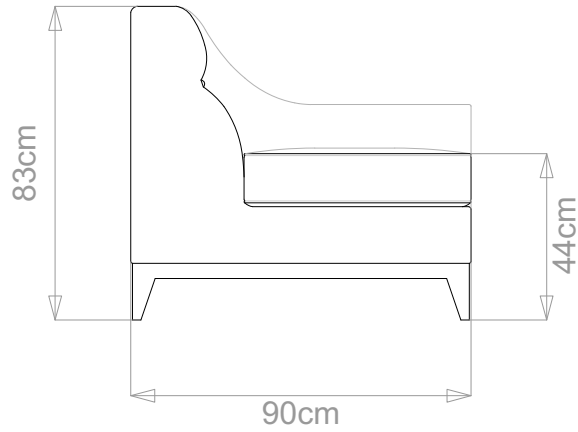

BESPOKE SOFA LONDON

info@bespokesofalondon.co.uk | www.bespokesofalondon.com

MILTON ZWEI SOFA

	WIDTH (cm)	DEPTH (cm)	HEIGHT (cm)	SEAT HEIGHT (cm)	PLAIN FABRIC (m)	PATTERN (m)	LEATHER (sqm)
ARMCHAIR	85				6	7.2	8.4
2-SEATER	160	90	83	44	11	13.2	15.4
2.5-SEATER	190				12	14.4	16.8
3-SEATER	210				13	15.6	18.2
3.5-SEATER	240				15	18	21

BESPOKE SOFA
LONDON

info@bespokesofalondon.co.uk | www.bespokesofalondon.com

MILTON ZWEI SOFA

	WIDTH (cm)	DEPTH (cm)	HEIGHT (cm)	SEAT HEIGHT (cm)	PLAIN FABRIC (m)	PATTERN (m)	LEATHER (sqm)
ARMCHAIR	85				6	7.2	8.4
2-SEATER	160				11	13.2	15.4
2.5-SEATER	190	90	83	44	12	14.4	16.8
3-SEATER	210				13	15.6	18.2
3.5-SEATER	240				15	18	21

BESPOKE SOFA
LONDON

info@bespokesofalondon.co.uk | www.bespokesofalondon.com

MILTON ZWEI SOFA

	WIDTH (cm)	DEPTH (cm)	HEIGHT (cm)	SEAT HEIGHT (cm)	PLAIN FABRIC (m)	PATTERN (m)	LEATHER (sqm)
ARMCHAIR	85	90	83	44	6	7.2	8.4
2-SEATER	160				11	13.2	15.4
2.5-SEATER	190				12	14.4	16.8
3-SEATER	210				13	15.6	18.2
3.5-SEATER	240				15	18	21

BESPOKE SOFA LONDON

info@bespokesofalondon.co.uk | www.bespokesofalondon.com

MILTON ZWEI SOFA

	WIDTH (cm)	DEPTH (cm)	HEIGHT (cm)	SEAT HEIGHT (cm)	PLAIN FABRIC (m)	PATTERN (m)	LEATHER (sqm)
ARMCHAIR	85				6	7.2	8.4
2-SEATER	160				11	13.2	15.4
2.5-SEATER	190				12	14.4	16.8
3-SEATER	210				13	15.6	18.2
3.5-SEATER	240				90	83	44