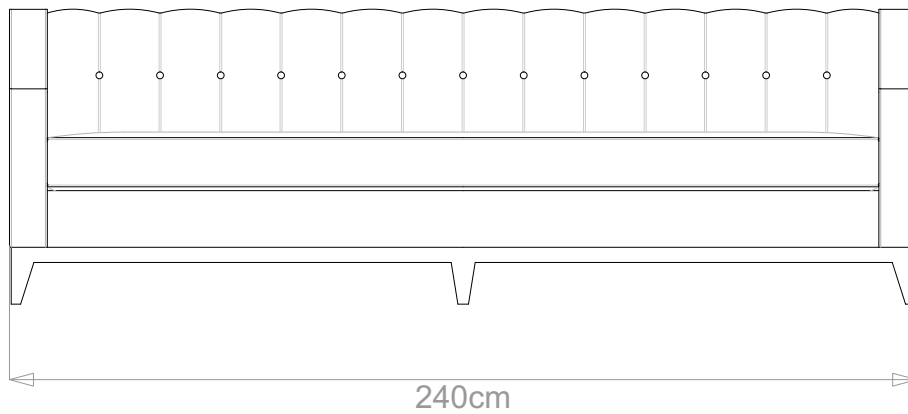

BESPOKE SOFA LONDON

info@bespokesofalondon.co.uk | www.bespokesofalondon.com

MILTON ZWEI SOFA

	WIDTH (cm)	DEPTH (cm)	HEIGHT (cm)	SEAT HEIGHT (cm)	PLAIN FABRIC (m)	PATTERN (m)	LEATHER (sqm)
ARMCHAIR	85				6	7.2	8.4
2-SEATER	160	90	83	44	11	13.2	15.4
2.5-SEATER	190				12	14.4	16.8
3-SEATER	210				13	15.6	18.2
3.5-SEATER	240				15	18	21

BESPOKE SOFA
LONDON

info@bespokesofalondon.co.uk | www.bespokesofalondon.com

MILTON ZWEI SOFA

	WIDTH (cm)	DEPTH (cm)	HEIGHT (cm)	SEAT HEIGHT (cm)	PLAIN FABRIC (m)	PATTERN (m)	LEATHER (sqm)
ARMCHAIR	85				6	7.2	8.4
2-SEATER	160				11	13.2	15.4
2.5-SEATER	190	90	83	44	12	14.4	16.8
3-SEATER	210				13	15.6	18.2
3.5-SEATER	240				15	18	21

BESPOKE SOFA
LONDON

info@bespokesofalondon.co.uk | www.bespokesofalondon.com

MILTON ZWEI SOFA

	WIDTH (cm)	DEPTH (cm)	HEIGHT (cm)	SEAT HEIGHT (cm)	PLAIN FABRIC (m)	PATTERN (m)	LEATHER (sqm)
ARMCHAIR	85	90	83	44	6	7.2	8.4
2-SEATER	160				11	13.2	15.4
2.5-SEATER	190				12	14.4	16.8
3-SEATER	210				13	15.6	18.2
3.5-SEATER	240				15	18	21

BESPOKE SOFA LONDON

info@bespokesofalondon.co.uk | www.bespokesofalondon.com

MILTON ZWEI SOFA

	WIDTH (cm)	DEPTH (cm)	HEIGHT (cm)	SEAT HEIGHT (cm)	PLAIN FABRIC (m)	PATTERN (m)	LEATHER (sqm)
ARMCHAIR	85				6	7.2	8.4
2-SEATER	160				11	13.2	15.4
2.5-SEATER	190				12	14.4	16.8
3-SEATER	210				13	15.6	18.2
3.5-SEATER	240				90	83	44