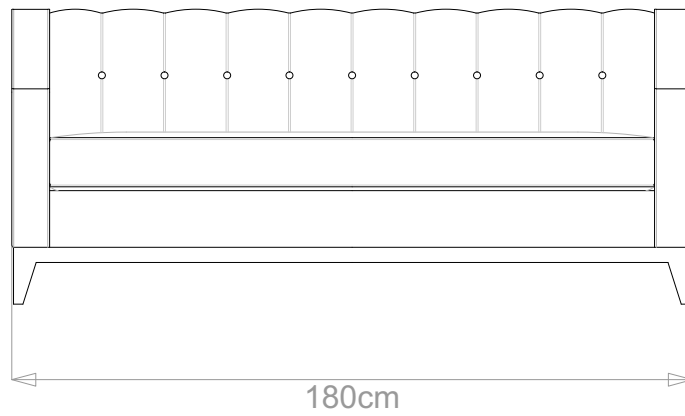

BESPOKE SOFA LONDON

info@bespokesofalondon.co.uk | www.bespokesofalondon.com

MILTON ZWEI SOFA

	WIDTH (cm)	DEPTH (cm)	HEIGHT (cm)	SEAT HEIGHT (cm)	PLAIN FABRIC (m)	PATTERN (m)	LEATHER (sqm)
ARMCHAIR	85				6	7.2	8.4
2-SEATER	160	90	83	44	11	13.2	15.4
2.5-SEATER	190				12	14.4	16.8
3-SEATER	210				13	15.6	18.2
3.5-SEATER	240				15	18	21

BESPOKE SOFA
LONDON

info@bespokesofalondon.co.uk | www.bespokesofalondon.com

MILTON ZWEI SOFA

	WIDTH (cm)	DEPTH (cm)	HEIGHT (cm)	SEAT HEIGHT (cm)	PLAIN FABRIC (m)	PATTERN (m)	LEATHER (sqm)
ARMCHAIR	85				6	7.2	8.4
2-SEATER	160				11	13.2	15.4
2.5-SEATER	190	90	83	44	12	14.4	16.8
3-SEATER	210				13	15.6	18.2
3.5-SEATER	240				15	18	21

BESPOKE SOFA
LONDON

info@bespokesofalondon.co.uk | www.bespokesofalondon.com

MILTON ZWEI SOFA

	WIDTH (cm)	DEPTH (cm)	HEIGHT (cm)	SEAT HEIGHT (cm)	PLAIN FABRIC (m)	PATTERN (m)	LEATHER (sqm)
ARMCHAIR	85	90	83	44	6	7.2	8.4
2-SEATER	160				11	13.2	15.4
2.5-SEATER	190				12	14.4	16.8
3-SEATER	210				13	15.6	18.2
3.5-SEATER	240				15	18	21

BESPOKE SOFA LONDON

info@bespokesofalondon.co.uk | www.bespokesofalondon.com

MILTON ZWEI SOFA

	WIDTH (cm)	DEPTH (cm)	HEIGHT (cm)	SEAT HEIGHT (cm)	PLAIN FABRIC (m)	PATTERN (m)	LEATHER (sqm)
ARMCHAIR	85				6	7.2	8.4
2-SEATER	160				11	13.2	15.4
2.5-SEATER	190				12	14.4	16.8
3-SEATER	210				13	15.6	18.2
3.5-SEATER	240				90	83	44