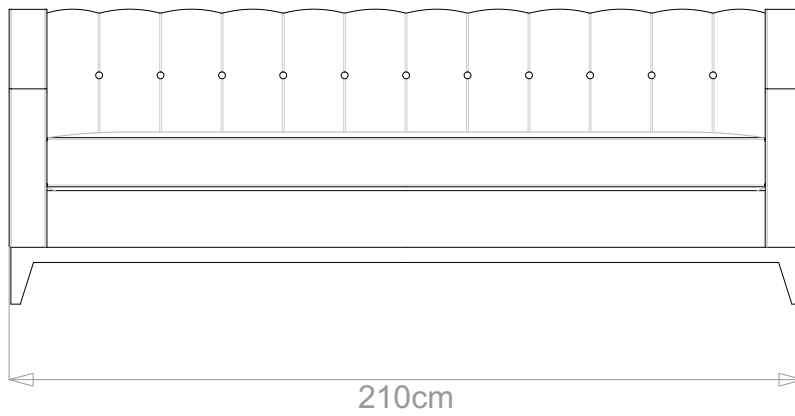

BESPOKE SOFA LONDON

info@bespokesofalondon.co.uk | www.bespokesofalondon.com

MILTON ZWEI SOFA

	WIDTH (cm)	DEPTH (cm)	HEIGHT (cm)	SEAT HEIGHT (cm)	PLAIN FABRIC (m)	PATTERN (m)	LEATHER (sqm)
ARMCHAIR	85				6	7.2	8.4
2-SEATER	160	90	83	44	11	13.2	15.4
2.5-SEATER	190				12	14.4	16.8
3-SEATER	210				13	15.6	18.2
3.5-SEATER	240				15	18	21

BESPOKE SOFA
LONDON

info@bespokesofalondon.co.uk | www.bespokesofalondon.com

MILTON ZWEI SOFA

	WIDTH (cm)	DEPTH (cm)	HEIGHT (cm)	SEAT HEIGHT (cm)	PLAIN FABRIC (m)	PATTERN (m)	LEATHER (sqm)
ARMCHAIR	85				6	7.2	8.4
2-SEATER	160				11	13.2	15.4
2.5-SEATER	190	90	83	44	12	14.4	16.8
3-SEATER	210				13	15.6	18.2
3.5-SEATER	240				15	18	21

BESPOKE SOFA
LONDON

info@bespokesofalondon.co.uk | www.bespokesofalondon.com

MILTON ZWEI SOFA

	WIDTH (cm)	DEPTH (cm)	HEIGHT (cm)	SEAT HEIGHT (cm)	PLAIN FABRIC (m)	PATTERN (m)	LEATHER (sqm)
ARMCHAIR	85	90	83	44	6	7.2	8.4
2-SEATER	160				11	13.2	15.4
2.5-SEATER	190				12	14.4	16.8
3-SEATER	210				13	15.6	18.2
3.5-SEATER	240				15	18	21

BESPOKE SOFA LONDON

info@bespokesofalondon.co.uk | www.bespokesofalondon.com

MILTON ZWEI SOFA

	WIDTH (cm)	DEPTH (cm)	HEIGHT (cm)	SEAT HEIGHT (cm)	PLAIN FABRIC (m)	PATTERN (m)	LEATHER (sqm)
ARMCHAIR	85				6	7.2	8.4
2-SEATER	160				11	13.2	15.4
2.5-SEATER	190				12	14.4	16.8
3-SEATER	210				13	15.6	18.2
3.5-SEATER	240				90	83	44