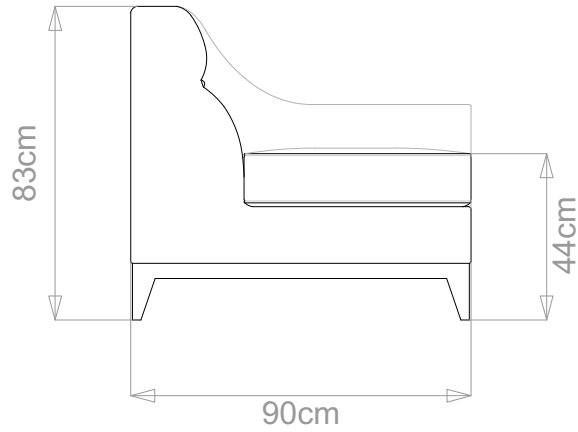

BESPOKE SOFA LONDON

info@bespokesofalondon.co.uk | www.bespokesofalondon.com

MILTON ZWEI SOFA

	WIDTH (cm)	DEPTH (cm)	HEIGHT (cm)	SEAT HEIGHT (cm)	PLAIN FABRIC (m)	PATTERN (m)	LEATHER (sqm)
ARMCHAIR	85	90	83	44	6	7.2	8.4
2-SEATER	160				11	13.2	15.4
2.5-SEATER	190				12	14.4	16.8
3-SEATER	210				13	15.6	18.2
3.5-SEATER	240				15	18	21

BESPOKE SOFA LONDON

info@bespokesofalondon.co.uk | www.bespokesofalondon.com

MILTON ZWEI SOFA

	WIDTH (cm)	DEPTH (cm)	HEIGHT (cm)	SEAT HEIGHT (cm)	PLAIN FABRIC (m)	PATTERN (m)	LEATHER (sqm)
ARMCHAIR	85				6	7.2	8.4
2-SEATER	160	90	83	44	11	13.2	15.4
2.5-SEATER	190				12	14.4	16.8
3-SEATER	210				13	15.6	18.2
3.5-SEATER	240				15	18	21

BESPOKE SOFA
LONDON

info@bespokesofalondon.co.uk | www.bespokesofalondon.com

MILTON ZWEI SOFA

	WIDTH (cm)	DEPTH (cm)	HEIGHT (cm)	SEAT HEIGHT (cm)	PLAIN FABRIC (m)	PATTERN (m)	LEATHER (sqm)
ARMCHAIR	85				6	7.2	8.4
2-SEATER	160				11	13.2	15.4
2.5-SEATER	190	90	83	44	12	14.4	16.8
3-SEATER	210				13	15.6	18.2
3.5-SEATER	240				15	18	21