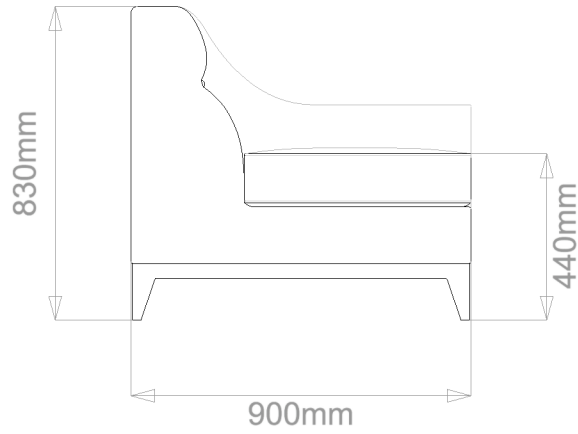

## MILTON ARMCHAIR

	WIDTH (cm)	DEPTH (cm)	HEIGHT (cm)	SEAT HEIGHT (cm)	PLAIN FABRIC (m)	PATTERN (m)	LEATHER (sqm)
ARMCHAIR	85	90	83	44	6	7.2	8.4
2-SEATER	160				11	13.2	15.4
2.5-SEATER	190				12	14.4	16.8
3-SEATER	210				13	15.6	18.2
3.5-SEATER	240				15	18	21

## MILTON SOFA

	WIDTH (cm)	DEPTH (cm)	HEIGHT (cm)	SEAT HEIGHT (cm)	PLAIN FABRIC (m)	PATTERN (m)	LEATHER (sqm)
ARMCHAIR	85				6	7.2	8.4
<b>2-SEATER</b>	<b>160</b>	<b>90</b>	<b>83</b>	<b>44</b>	<b>11</b>	<b>13.2</b>	<b>15.4</b>
2.5-SEATER	190				12	14.4	16.8
3-SEATER	210				13	15.6	18.2
3.5-SEATER	240				15	18	21

## MILTON SOFA

	WIDTH (cm)	DEPTH (cm)	HEIGHT (cm)	SEAT HEIGHT (cm)	PLAIN FABRIC (m)	PATTERN (m)	LEATHER (sqm)
ARMCHAIR	85				6	7.2	8.4
2-SEATER	160				11	13.2	15.4
<b>2.5-SEATER</b>	<b>190</b>	<b>90</b>	<b>83</b>	<b>44</b>	<b>12</b>	<b>14.4</b>	<b>16.8</b>
3-SEATER	210				13	15.6	18.2
3.5-SEATER	240				15	18	21

## MILTON SOFA

	WIDTH (cm)	DEPTH (cm)	HEIGHT (cm)	SEAT HEIGHT (cm)	PLAIN FABRIC (m)	PATTERN (m)	LEATHER (sqm)
ARMCHAIR	85	90	83	44	6	7.2	8.4
2-SEATER	160				11	13.2	15.4
2.5-SEATER	190				12	14.4	16.8
3-SEATER	210				13	15.6	18.2
3.5-SEATER	240				15	18	21