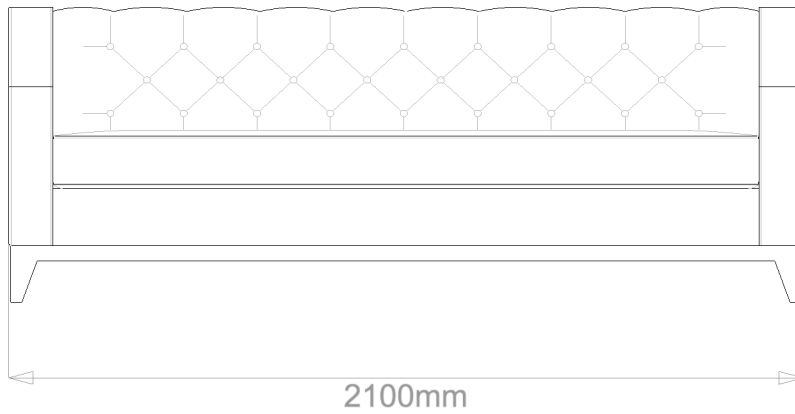

## MILTON SOFA

	WIDTH (cm)	DEPTH (cm)	HEIGHT (cm)	SEAT HEIGHT (cm)	PLAIN FABRIC (m)	PATTERN (m)	LEATHER (sqm)
ARMCHAIR	85				6	7.2	8.4
<b>2-SEATER</b>	<b>160</b>	<b>90</b>	<b>83</b>	<b>44</b>	<b>11</b>	<b>13.2</b>	<b>15.4</b>
2.5-SEATER	190				12	14.4	16.8
3-SEATER	210				13	15.6	18.2
3.5-SEATER	240				15	18	21

## MILTON SOFA

	WIDTH (cm)	DEPTH (cm)	HEIGHT (cm)	SEAT HEIGHT (cm)	PLAIN FABRIC (m)	PATTERN (m)	LEATHER (sqm)
ARMCHAIR	85				6	7.2	8.4
2-SEATER	160				11	13.2	15.4
<b>2.5-SEATER</b>	<b>190</b>	<b>90</b>	<b>83</b>	<b>44</b>	<b>12</b>	<b>14.4</b>	<b>16.8</b>
3-SEATER	210				13	15.6	18.2
3.5-SEATER	240				15	18	21

## MILTON SOFA

	WIDTH (cm)	DEPTH (cm)	HEIGHT (cm)	SEAT HEIGHT (cm)	PLAIN FABRIC (m)	PATTERN (m)	LEATHER (sqm)
ARMCHAIR	85	90	83	44	6	7.2	8.4
2-SEATER	160				11	13.2	15.4
2.5-SEATER	190				12	14.4	16.8
<b>3-SEATER</b>	<b>210</b>				<b>13</b>	<b>15.6</b>	<b>18.2</b>
3.5-SEATER	240				15	18	21

## MILTON SOFA

	WIDTH (cm)	DEPTH (cm)	HEIGHT (cm)	SEAT HEIGHT (cm)	PLAIN FABRIC (m)	PATTERN (m)	LEATHER (sqm)
ARMCHAIR	85	90	83	44	6	7.2	8.4
2-SEATER	160				11	13.2	15.4
2.5-SEATER	190				12	14.4	16.8
3-SEATER	210				13	15.6	18.2
3.5-SEATER	240				15	18	21