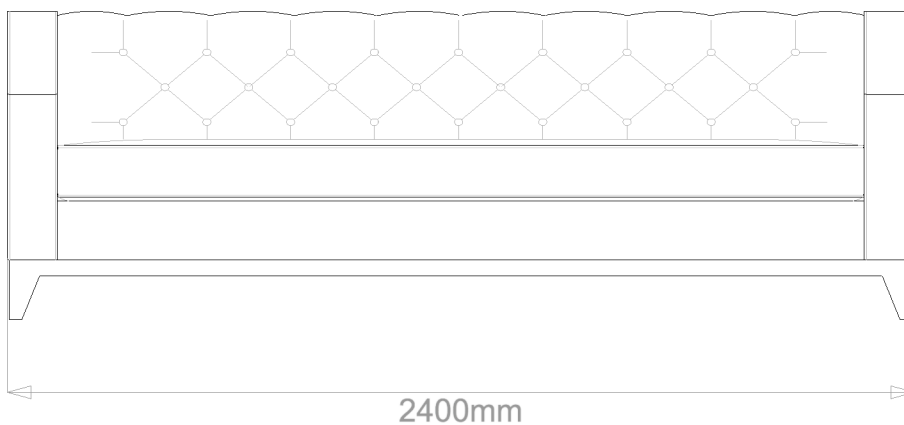

## MILTON SOFA

	WIDTH (cm)	DEPTH (cm)	HEIGHT (cm)	SEAT HEIGHT (cm)	PLAIN FABRIC (m)	PATTERN (m)	LEATHER (sqm)
ARMCHAIR	85				6	7.2	8.4
2-SEATER	160				11	13.2	15.4
<b>2.5-SEATER</b>	<b>190</b>	<b>90</b>	<b>83</b>	<b>44</b>	<b>12</b>	<b>14.4</b>	<b>16.8</b>
3-SEATER	210				13	15.6	18.2
3.5-SEATER	240				15	18	21

## MILTON SOFA

	WIDTH (cm)	DEPTH (cm)	HEIGHT (cm)	SEAT HEIGHT (cm)	PLAIN FABRIC (m)	PATTERN (m)	LEATHER (sqm)
ARMCHAIR	85	90	83	44	6	7.2	8.4
2-SEATER	160				11	13.2	15.4
2.5-SEATER	190				12	14.4	16.8
<b>3-SEATER</b>	<b>210</b>				<b>13</b>	<b>15.6</b>	<b>18.2</b>
3.5-SEATER	240				15	18	21

## MILTON SOFA

	WIDTH (cm)	DEPTH (cm)	HEIGHT (cm)	SEAT HEIGHT (cm)	PLAIN FABRIC (m)	PATTERN (m)	LEATHER (sqm)
ARMCHAIR	85	90	83	44	6	7.2	8.4
2-SEATER	160				11	13.2	15.4
2.5-SEATER	190				12	14.4	16.8
3-SEATER	210				13	15.6	18.2
3.5-SEATER	240				15	18	21