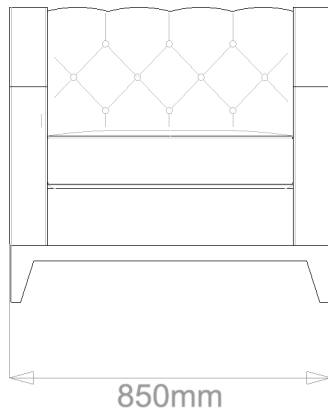

## MILTON ARMCHAIR

	WIDTH (cm)	DEPTH (cm)	HEIGHT (cm)	SEAT HEIGHT (cm)	PLAIN FABRIC (m)	PATTERN (m)	LEATHER (sqm)
ARMCHAIR	85	90	83	44	6	7.2	8.4
2-SEATER	160				11	13.2	15.4
2.5-SEATER	190				12	14.4	16.8
3-SEATER	210				13	15.6	18.2
3.5-SEATER	240				15	18	21

## MILTON SOFA

	WIDTH (cm)	DEPTH (cm)	HEIGHT (cm)	SEAT HEIGHT (cm)	PLAIN FABRIC (m)	PATTERN (m)	LEATHER (sqm)
ARMCHAIR	85				6	7.2	8.4
<b>2-SEATER</b>	<b>160</b>	<b>90</b>	<b>83</b>	<b>44</b>	<b>11</b>	<b>13.2</b>	<b>15.4</b>
2.5-SEATER	190				12	14.4	16.8
3-SEATER	210				13	15.6	18.2
3.5-SEATER	240				15	18	21

## MILTON SOFA

	WIDTH (cm)	DEPTH (cm)	HEIGHT (cm)	SEAT HEIGHT (cm)	PLAIN FABRIC (m)	PATTERN (m)	LEATHER (sqm)
ARMCHAIR	85	90	83	44	6	7.2	8.4
2-SEATER	160				11	13.2	15.4
2.5-SEATER	190				12	14.4	16.8
<b>3-SEATER</b>	<b>210</b>				<b>13</b>	<b>15.6</b>	<b>18.2</b>
3.5-SEATER	240				15	18	21

## MILTON SOFA

	WIDTH (cm)	DEPTH (cm)	HEIGHT (cm)	SEAT HEIGHT (cm)	PLAIN FABRIC (m)	PATTERN (m)	LEATHER (sqm)
ARMCHAIR	85	90	83	44	6	7.2	8.4
2-SEATER	160				11	13.2	15.4
2.5-SEATER	190				12	14.4	16.8
3-SEATER	210				13	15.6	18.2
3.5-SEATER	240				15	18	21