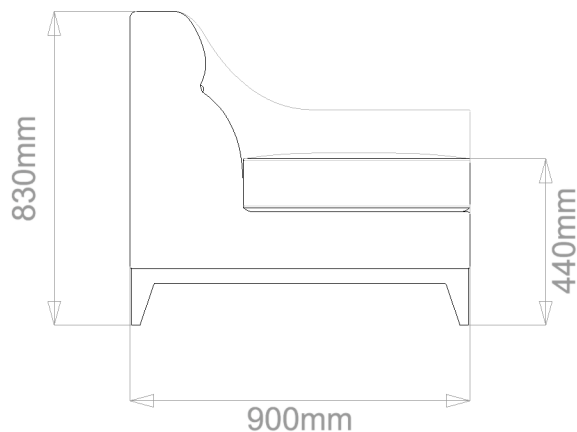

## MILTON ARMCHAIR

	WIDTH (cm)	DEPTH (cm)	HEIGHT (cm)	SEAT HEIGHT (cm)	PLAIN FABRIC (m)	PATTERN (m)	LEATHER (sqm)
ARMCHAIR	85	90	83	44	6	7.2	8.4
2-SEATER	160				11	13.2	15.4
2.5-SEATER	190				12	14.4	16.8
3-SEATER	210				13	15.6	18.2
3.5-SEATER	240				15	18	21

## MILTON SOFA

	WIDTH (cm)	DEPTH (cm)	HEIGHT (cm)	SEAT HEIGHT (cm)	PLAIN FABRIC (m)	PATTERN (m)	LEATHER (sqm)
ARMCHAIR	85				6	7.2	8.4
<b>2-SEATER</b>	<b>160</b>	<b>90</b>	<b>83</b>	<b>44</b>	<b>11</b>	<b>13.2</b>	<b>15.4</b>
2.5-SEATER	190				12	14.4	16.8
3-SEATER	210				13	15.6	18.2
3.5-SEATER	240				15	18	21

## MILTON SOFA

	WIDTH (cm)	DEPTH (cm)	HEIGHT (cm)	SEAT HEIGHT (cm)	PLAIN FABRIC (m)	PATTERN (m)	LEATHER (sqm)
ARMCHAIR	85				6	7.2	8.4
2-SEATER	160				11	13.2	15.4
<b>2.5-SEATER</b>	<b>190</b>	<b>90</b>	<b>83</b>	<b>44</b>	<b>12</b>	<b>14.4</b>	<b>16.8</b>
3-SEATER	210				13	15.6	18.2
3.5-SEATER	240				15	18	21

## MILTON SOFA

	WIDTH (cm)	DEPTH (cm)	HEIGHT (cm)	SEAT HEIGHT (cm)	PLAIN FABRIC (m)	PATTERN (m)	LEATHER (sqm)
ARMCHAIR	85	90	83	44	6	7.2	8.4
2-SEATER	160				11	13.2	15.4
2.5-SEATER	190				12	14.4	16.8
3-SEATER	210				13	15.6	18.2
3.5-SEATER	240				15	18	21