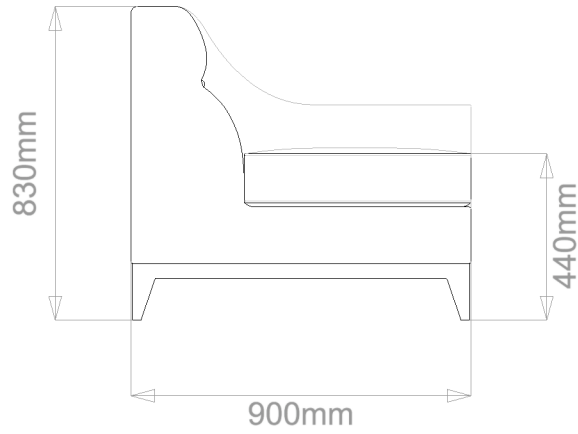

## MILTON SOFA

	WIDTH (cm)	DEPTH (cm)	HEIGHT (cm)	SEAT HEIGHT (cm)	PLAIN FABRIC (m)	PATTERN (m)	LEATHER (sqm)
ARMCHAIR	85				6	7.2	8.4
<b>2-SEATER</b>	<b>160</b>	<b>90</b>	<b>83</b>	<b>44</b>	<b>11</b>	<b>13.2</b>	<b>15.4</b>
2.5-SEATER	190				12	14.4	16.8
3-SEATER	210				13	15.6	18.2
3.5-SEATER	240				15	18	21

## MILTON SOFA

	WIDTH (cm)	DEPTH (cm)	HEIGHT (cm)	SEAT HEIGHT (cm)	PLAIN FABRIC (m)	PATTERN (m)	LEATHER (sqm)
ARMCHAIR	85				6	7.2	8.4
2-SEATER	160				11	13.2	15.4
<b>2.5-SEATER</b>	<b>190</b>	<b>90</b>	<b>83</b>	<b>44</b>	<b>12</b>	<b>14.4</b>	<b>16.8</b>
3-SEATER	210				13	15.6	18.2
3.5-SEATER	240				15	18	21

## MILTON SOFA

	WIDTH (cm)	DEPTH (cm)	HEIGHT (cm)	SEAT HEIGHT (cm)	PLAIN FABRIC (m)	PATTERN (m)	LEATHER (sqm)
ARMCHAIR	85	90	83	44	6	7.2	8.4
2-SEATER	160				11	13.2	15.4
2.5-SEATER	190				12	14.4	16.8
<b>3-SEATER</b>	<b>210</b>				<b>13</b>	<b>15.6</b>	<b>18.2</b>
3.5-SEATER	240				15	18	21

## MILTON SOFA

	WIDTH (cm)	DEPTH (cm)	HEIGHT (cm)	SEAT HEIGHT (cm)	PLAIN FABRIC (m)	PATTERN (m)	LEATHER (sqm)
ARMCHAIR	85	90	83	44	6	7.2	8.4
2-SEATER	160				11	13.2	15.4
2.5-SEATER	190				12	14.4	16.8
3-SEATER	210				13	15.6	18.2
3.5-SEATER	240				15	18	21