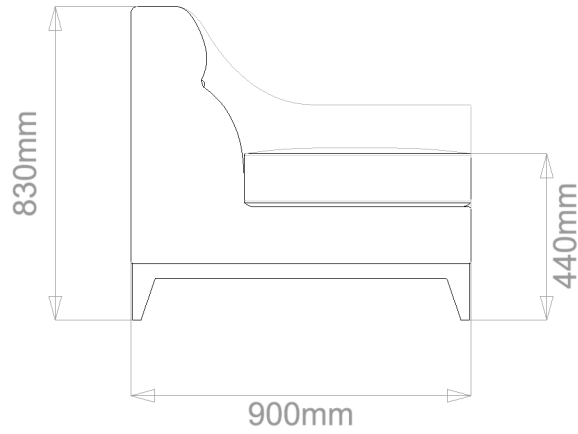

## MILTON ARMCHAIR

	WIDTH (cm)	DEPTH (cm)	HEIGHT (cm)	SEAT HEIGHT (cm)	PLAIN FABRIC (m)	PATTERN (m)	LEATHER (sqm)
ARMCHAIR	85	90	83	44	6	7.2	8.4
2-SEATER	160				11	13.2	15.4
2.5-SEATER	190				12	14.4	16.8
3-SEATER	210				13	15.6	18.2
3.5-SEATER	240				15	18	21

## MILTON SOFA

	WIDTH (cm)	DEPTH (cm)	HEIGHT (cm)	SEAT HEIGHT (cm)	PLAIN FABRIC (m)	PATTERN (m)	LEATHER (sqm)
ARMCHAIR	85				6	7.2	8.4
<b>2-SEATER</b>	<b>160</b>	<b>90</b>	<b>83</b>	<b>44</b>	<b>11</b>	<b>13.2</b>	<b>15.4</b>
2.5-SEATER	190				12	14.4	16.8
3-SEATER	210				13	15.6	18.2
3.5-SEATER	240				15	18	21

## MILTON SOFA

	WIDTH (cm)	DEPTH (cm)	HEIGHT (cm)	SEAT HEIGHT (cm)	PLAIN FABRIC (m)	PATTERN (m)	LEATHER (sqm)
ARMCHAIR	85				6	7.2	8.4
2-SEATER	160				11	13.2	15.4
<b>2.5-SEATER</b>	<b>190</b>	<b>90</b>	<b>83</b>	<b>44</b>	<b>12</b>	<b>14.4</b>	<b>16.8</b>
3-SEATER	210				13	15.6	18.2
3.5-SEATER	240				15	18	21

## MILTON SOFA

	WIDTH (cm)	DEPTH (cm)	HEIGHT (cm)	SEAT HEIGHT (cm)	PLAIN FABRIC (m)	PATTERN (m)	LEATHER (sqm)
ARMCHAIR	85	90	83	44	6	7.2	8.4
2-SEATER	160				11	13.2	15.4
2.5-SEATER	190				12	14.4	16.8
<b>3-SEATER</b>	<b>210</b>				<b>13</b>	<b>15.6</b>	<b>18.2</b>
3.5-SEATER	240				15	18	21