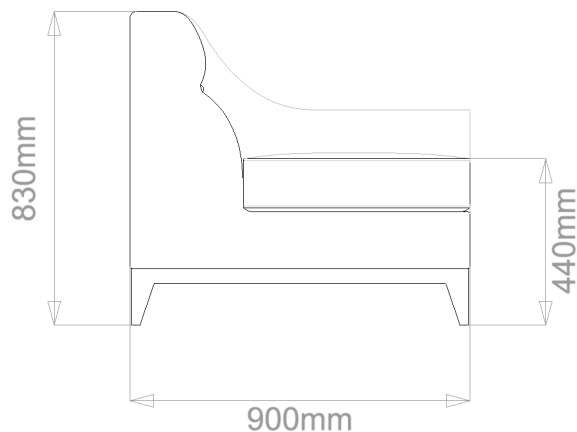

## MILTON SOFA

	WIDTH (cm)	DEPTH (cm)	HEIGHT (cm)	SEAT HEIGHT (cm)	PLAIN FABRIC (m)	PATTERN (m)	LEATHER (sqm)
ARMCHAIR	85				6	7.2	8.4
2-SEATER	160				11	13.2	15.4
<b>2.5-SEATER</b>	<b>190</b>	<b>90</b>	<b>83</b>	<b>44</b>	<b>12</b>	<b>14.4</b>	<b>16.8</b>
3-SEATER	210				13	15.6	18.2
3.5-SEATER	240				15	18	21

## MILTON SOFA

	WIDTH (cm)	DEPTH (cm)	HEIGHT (cm)	SEAT HEIGHT (cm)	PLAIN FABRIC (m)	PATTERN (m)	LEATHER (sqm)
ARMCHAIR	85	90	83	44	6	7.2	8.4
2-SEATER	160				11	13.2	15.4
2.5-SEATER	190				12	14.4	16.8
<b>3-SEATER</b>	<b>210</b>				<b>13</b>	<b>15.6</b>	<b>18.2</b>
3.5-SEATER	240				15	18	21

## MILTON SOFA

	WIDTH (cm)	DEPTH (cm)	HEIGHT (cm)	SEAT HEIGHT (cm)	PLAIN FABRIC (m)	PATTERN (m)	LEATHER (sqm)
ARMCHAIR	85	90	83	44	6	7.2	8.4
2-SEATER	160				11	13.2	15.4
2.5-SEATER	190				12	14.4	16.8
3-SEATER	210				13	15.6	18.2
3.5-SEATER	240				15	18	21