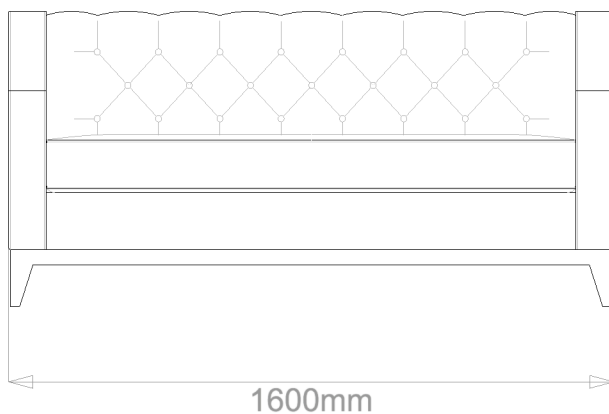

## MILTON ARMCHAIR

	WIDTH (cm)	DEPTH (cm)	HEIGHT (cm)	SEAT HEIGHT (cm)	PLAIN FABRIC (m)	PATTERN (m)	LEATHER (sqm)
ARMCHAIR	85	90	83	44	6	7.2	8.4
2-SEATER	160				11	13.2	15.4
2.5-SEATER	190				12	14.4	16.8
3-SEATER	210				13	15.6	18.2
3.5-SEATER	240				15	18	21

## MILTON SOFA

	WIDTH (cm)	DEPTH (cm)	HEIGHT (cm)	SEAT HEIGHT (cm)	PLAIN FABRIC (m)	PATTERN (m)	LEATHER (sqm)
ARMCHAIR	85				6	7.2	8.4
<b>2-SEATER</b>	<b>160</b>	<b>90</b>	<b>83</b>	<b>44</b>	<b>11</b>	<b>13.2</b>	<b>15.4</b>
2.5-SEATER	190				12	14.4	16.8
3-SEATER	210				13	15.6	18.2
3.5-SEATER	240				15	18	21

## MILTON SOFA

	WIDTH (cm)	DEPTH (cm)	HEIGHT (cm)	SEAT HEIGHT (cm)	PLAIN FABRIC (m)	PATTERN (m)	LEATHER (sqm)
ARMCHAIR	85	90	83	44	6	7.2	8.4
2-SEATER	160				11	13.2	15.4
2.5-SEATER	190				12	14.4	16.8
<b>3-SEATER</b>	<b>210</b>				<b>13</b>	<b>15.6</b>	<b>18.2</b>
3.5-SEATER	240				15	18	21

## MILTON SOFA

	WIDTH (cm)	DEPTH (cm)	HEIGHT (cm)	SEAT HEIGHT (cm)	PLAIN FABRIC (m)	PATTERN (m)	LEATHER (sqm)
ARMCHAIR	85	90	83	44	6	7.2	8.4
2-SEATER	160				11	13.2	15.4
2.5-SEATER	190				12	14.4	16.8
3-SEATER	210				13	15.6	18.2
3.5-SEATER	240				15	18	21