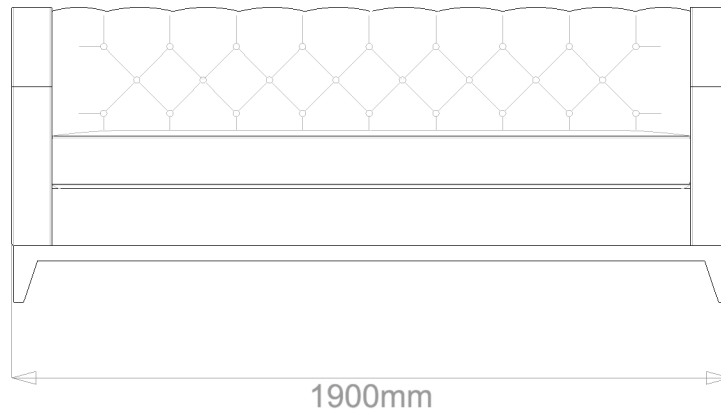

## MILTON ARMCHAIR

	WIDTH (cm)	DEPTH (cm)	HEIGHT (cm)	SEAT HEIGHT (cm)	PLAIN FABRIC (m)	PATTERN (m)	LEATHER (sqm)
ARMCHAIR	85	90	83	44	6	7.2	8.4
2-SEATER	160				11	13.2	15.4
2.5-SEATER	190				12	14.4	16.8
3-SEATER	210				13	15.6	18.2
3.5-SEATER	240				15	18	21

## MILTON SOFA

	WIDTH (cm)	DEPTH (cm)	HEIGHT (cm)	SEAT HEIGHT (cm)	PLAIN FABRIC (m)	PATTERN (m)	LEATHER (sqm)
ARMCHAIR	85				6	7.2	8.4
<b>2-SEATER</b>	<b>160</b>	<b>90</b>	<b>83</b>	<b>44</b>	<b>11</b>	<b>13.2</b>	<b>15.4</b>
2.5-SEATER	190				12	14.4	16.8
3-SEATER	210				13	15.6	18.2
3.5-SEATER	240				15	18	21

## MILTON SOFA

	WIDTH (cm)	DEPTH (cm)	HEIGHT (cm)	SEAT HEIGHT (cm)	PLAIN FABRIC (m)	PATTERN (m)	LEATHER (sqm)
ARMCHAIR	85				6	7.2	8.4
2-SEATER	160				11	13.2	15.4
<b>2.5-SEATER</b>	<b>190</b>	<b>90</b>	<b>83</b>	<b>44</b>	<b>12</b>	<b>14.4</b>	<b>16.8</b>
3-SEATER	210				13	15.6	18.2
3.5-SEATER	240				15	18	21

## MILTON SOFA

	WIDTH (cm)	DEPTH (cm)	HEIGHT (cm)	SEAT HEIGHT (cm)	PLAIN FABRIC (m)	PATTERN (m)	LEATHER (sqm)
ARMCHAIR	85	90	83	44	6	7.2	8.4
2-SEATER	160				11	13.2	15.4
2.5-SEATER	190				12	14.4	16.8
3-SEATER	210				13	15.6	18.2
3.5-SEATER	240				15	18	21