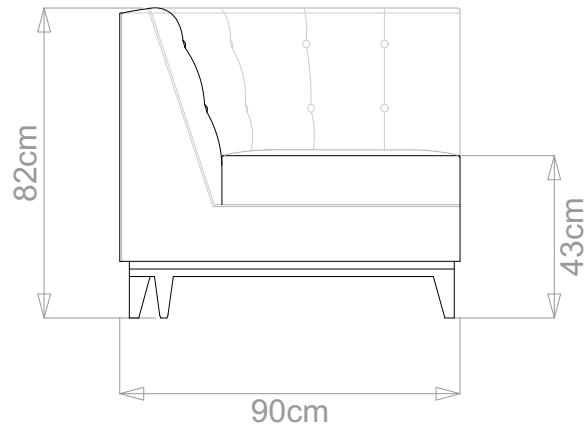

BESPOKE SOFA LONDON

info@bespokesofalondon.co.uk | www.bespokesofalondon.com

OXFORD SOFA

| | WIDTH (cm) | DEPTH (cm) | HEIGHT (cm) | SEAT HEIGHT (cm) | PLAIN FABRIC (m) | PATTERN (m) | LEATHER (sqm) |
|-------------------|---------------|---------------|----------------|------------------------|---------------------|----------------|------------------|
| ARMCHAIR | 96 | | | | 7 | 8.4 | 9.8 |
| 2-SEATER | 160 | | | | 11 | 13.2 | 15.4 |
| 2.5-SEATER | 190 | 90 | 82 | 43 | 13 | 15.6 | 18.2 |
| 3-SEATER | 220 | | | | 15 | 18 | 21 |
| 3.5-SEATER | 250 | | | | 17 | 20.4 | 23.8 |

BESPOKE SOFA LONDON

info@bespokesofalondon.co.uk | www.bespokesofalondon.com

OXFORD SOFA

| | WIDTH (cm) | DEPTH (cm) | HEIGHT (cm) | SEAT HEIGHT (cm) | PLAIN FABRIC (m) | PATTERN (m) | LEATHER (sqm) |
|-----------------|---------------|---------------|----------------|------------------------|---------------------|----------------|------------------|
| ARMCHAIR | 96 | 90 | 82 | 43 | 7 | 8.4 | 9.8 |
| 2-SEATER | 160 | | | | 11 | 13.2 | 15.4 |
| 2.5-SEATER | 190 | | | | 13 | 15.6 | 18.2 |
| 3-SEATER | 220 | | | | 15 | 18 | 21 |
| 3.5-SEATER | 250 | | | | 17 | 20.4 | 23.8 |

BESPOKE SOFA

LONDON

info@bespokesofalondon.co.uk | www.bespokesofalondon.com

OXFORD SOFA

| | WIDTH (cm) | DEPTH (cm) | HEIGHT (cm) | SEAT HEIGHT (cm) | PLAIN FABRIC (m) | PATTERN (m) | LEATHER (sqm) |
|------------|---------------|---------------|----------------|------------------------|---------------------|----------------|------------------|
| ARMCHAIR | 96 | | | | 7 | 8.4 | 9.8 |
| 2-SEATER | 160 | | | | 11 | 13.2 | 15.4 |
| 2.5-SEATER | 190 | | | | 13 | 15.6 | 18.2 |
| 3-SEATER | 220 | | | | 15 | 18 | 21 |
| 3.5-SEATER | 250 | | | | 17 | 20.4 | 23.8 |