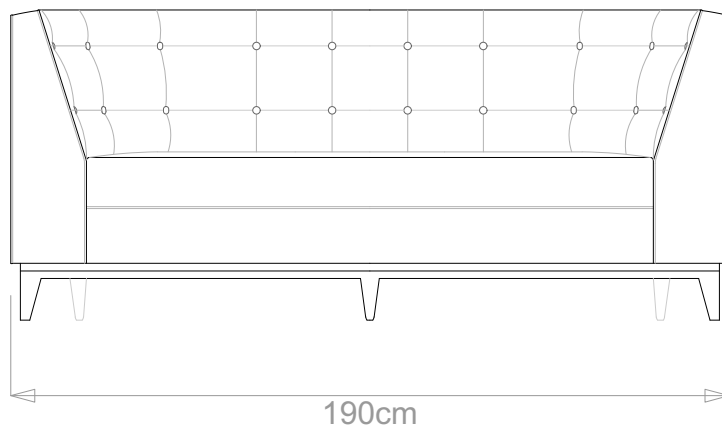

BESPOKE SOFA
LONDON

info@bespokesofalondon.co.uk | www.bespokesofalondon.com

OXFORD SOFA

| | WIDTH (cm) | DEPTH (cm) | HEIGHT (cm) | SEAT HEIGHT (cm) | PLAIN FABRIC (m) | PATTERN (m) | LEATHER (sqm) |
|-------------------|---------------|---------------|----------------|------------------------|---------------------|----------------|------------------|
| ▶ ARMCHAIR | 96 | 90 | 82 | 43 | 7 | 8.4 | 9.8 |
| 2-SEATER | 160 | | | | 11 | 13.2 | 15.4 |
| 2.5-SEATER | 190 | | | | 13 | 15.6 | 18.2 |
| 3-SEATER | 220 | | | | 15 | 18 | 21 |
| 3.5-SEATER | 250 | | | | 17 | 20.4 | 23.8 |

BESPOKE SOFA LONDON

info@bespokesofalondon.co.uk | www.bespokesofalondon.com

OXFORD SOFA

| | WIDTH (cm) | DEPTH (cm) | HEIGHT (cm) | SEAT HEIGHT (cm) | PLAIN FABRIC (m) | PATTERN (m) | LEATHER (sqm) |
|-----------------|------------|------------|-------------|------------------|------------------|-------------|---------------|
| ARMCHAIR | 96 | | | | 7 | 8.4 | 9.8 |
| 2-SEATER | 160 | 90 | 82 | 43 | 11 | 13.2 | 15.4 |
| 2.5-SEATER | 190 | | | | 13 | 15.6 | 18.2 |
| 3-SEATER | 220 | | | | 15 | 18 | 21 |
| 3.5-SEATER | 250 | | | | 17 | 20.4 | 23.8 |

BESPOKE SOFA LONDON

info@bespokesofalondon.co.uk | www.bespokesofalondon.com

OXFORD SOFA

| | WIDTH (cm) | DEPTH (cm) | HEIGHT (cm) | SEAT HEIGHT (cm) | PLAIN FABRIC (m) | PATTERN (m) | LEATHER (sqm) |
|-------------------|---------------|---------------|----------------|------------------------|---------------------|----------------|------------------|
| ARMCHAIR | 96 | | | | 7 | 8.4 | 9.8 |
| 2-SEATER | 160 | | | | 11 | 13.2 | 15.4 |
| 2.5-SEATER | 190 | 90 | 82 | 43 | 13 | 15.6 | 18.2 |
| 3-SEATER | 220 | | | | 15 | 18 | 21 |
| 3.5-SEATER | 250 | | | | 17 | 20.4 | 23.8 |