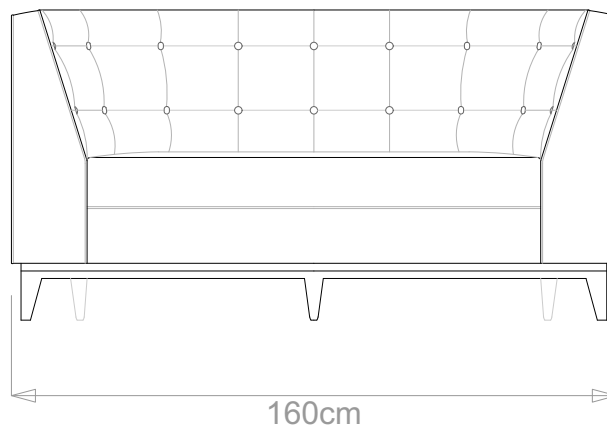

BESPOKE SOFA
LONDON

info@bespokesofalondon.co.uk | www.bespokesofalondon.com

OXFORD SOFA

| | WIDTH (cm) | DEPTH (cm) | HEIGHT (cm) | SEAT HEIGHT (cm) | PLAIN FABRIC (m) | PATTERN (m) | LEATHER (sqm) |
|-------------------|---------------|---------------|----------------|------------------------|---------------------|----------------|------------------|
| ▶ ARMCHAIR | 96 | 90 | 82 | 43 | 7 | 8.4 | 9.8 |
| 2-SEATER | 160 | | | | 11 | 13.2 | 15.4 |
| 2.5-SEATER | 190 | | | | 13 | 15.6 | 18.2 |
| 3-SEATER | 220 | | | | 15 | 18 | 21 |
| 3.5-SEATER | 250 | | | | 17 | 20.4 | 23.8 |

BESPOKE SOFA LONDON

info@bespokesofalondon.co.uk | www.bespokesofalondon.com

OXFORD SOFA

| | WIDTH (cm) | DEPTH (cm) | HEIGHT (cm) | SEAT HEIGHT (cm) | PLAIN FABRIC (m) | PATTERN (m) | LEATHER (sqm) |
|-----------------|------------|------------|-------------|------------------|------------------|-------------|---------------|
| ARMCHAIR | 96 | | | | 7 | 8.4 | 9.8 |
| 2-SEATER | 160 | 90 | 82 | 43 | 11 | 13.2 | 15.4 |
| 2.5-SEATER | 190 | | | | 13 | 15.6 | 18.2 |
| 3-SEATER | 220 | | | | 15 | 18 | 21 |
| 3.5-SEATER | 250 | | | | 17 | 20.4 | 23.8 |

BESPOKE SOFA LONDON

info@bespokesofalondon.co.uk | www.bespokesofalondon.com

OXFORD SOFA

| | WIDTH (cm) | DEPTH (cm) | HEIGHT (cm) | SEAT HEIGHT (cm) | PLAIN FABRIC (m) | PATTERN (m) | LEATHER (sqm) |
|-------------------|---------------|---------------|----------------|------------------------|---------------------|----------------|------------------|
| ARMCHAIR | 96 | | | | 7 | 8.4 | 9.8 |
| 2-SEATER | 160 | | | | 11 | 13.2 | 15.4 |
| 2.5-SEATER | 190 | 90 | 82 | 43 | 13 | 15.6 | 18.2 |
| 3-SEATER | 220 | | | | 15 | 18 | 21 |
| 3.5-SEATER | 250 | | | | 17 | 20.4 | 23.8 |