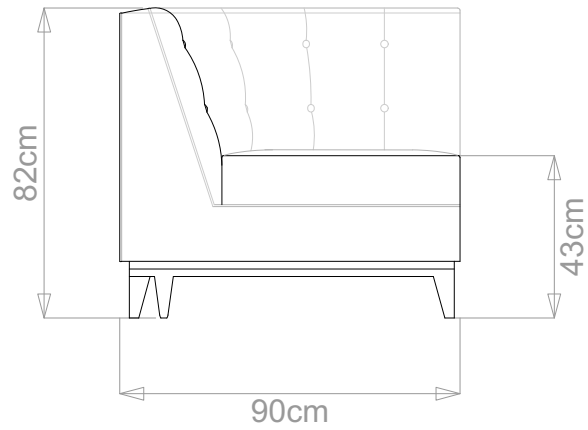

BESPOKE SOFA
LONDON

info@bespokesofalondon.co.uk | www.bespokesofalondon.com

OXFORD SOFA

| | WIDTH (cm) | DEPTH (cm) | HEIGHT (cm) | SEAT HEIGHT (cm) | PLAIN FABRIC (m) | PATTERN (m) | LEATHER (sqm) |
|-------------------|---------------|---------------|----------------|------------------------|---------------------|----------------|------------------|
| ▶ ARMCHAIR | 96 | 90 | 82 | 43 | 7 | 8.4 | 9.8 |
| 2-SEATER | 160 | | | | 11 | 13.2 | 15.4 |
| 2.5-SEATER | 190 | | | | 13 | 15.6 | 18.2 |
| 3-SEATER | 220 | | | | 15 | 18 | 21 |
| 3.5-SEATER | 250 | | | | 17 | 20.4 | 23.8 |

BESPOKE SOFA LONDON

info@bespokesofalondon.co.uk | www.bespokesofalondon.com

OXFORD SOFA

| | WIDTH (cm) | DEPTH (cm) | HEIGHT (cm) | SEAT HEIGHT (cm) | PLAIN FABRIC (m) | PATTERN (m) | LEATHER (sqm) |
|-----------------|------------|------------|-------------|------------------|------------------|-------------|---------------|
| ARMCHAIR | 96 | | | | 7 | 8.4 | 9.8 |
| 2-SEATER | 160 | 90 | 82 | 43 | 11 | 13.2 | 15.4 |
| 2.5-SEATER | 190 | | | | 13 | 15.6 | 18.2 |
| 3-SEATER | 220 | | | | 15 | 18 | 21 |
| 3.5-SEATER | 250 | | | | 17 | 20.4 | 23.8 |

BESPOKE SOFA LONDON

info@bespokesofalondon.co.uk | www.bespokesofalondon.com

OXFORD SOFA

| | WIDTH (cm) | DEPTH (cm) | HEIGHT (cm) | SEAT HEIGHT (cm) | PLAIN FABRIC (m) | PATTERN (m) | LEATHER (sqm) |
|-------------------|---------------|---------------|----------------|------------------------|---------------------|----------------|------------------|
| ARMCHAIR | 96 | | | | 7 | 8.4 | 9.8 |
| 2-SEATER | 160 | | | | 11 | 13.2 | 15.4 |
| 2.5-SEATER | 190 | 90 | 82 | 43 | 13 | 15.6 | 18.2 |
| 3-SEATER | 220 | | | | 15 | 18 | 21 |
| 3.5-SEATER | 250 | | | | 17 | 20.4 | 23.8 |