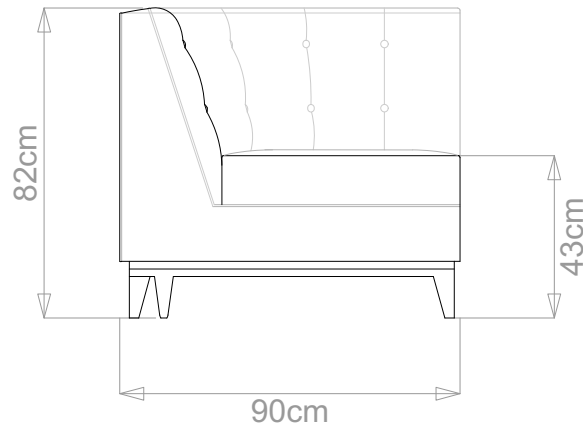

BESPOKE SOFA
LONDON

info@bespokesofalondon.co.uk | www.bespokesofalondon.com

OXFORD SOFA

| | WIDTH (cm) | DEPTH (cm) | HEIGHT (cm) | SEAT HEIGHT (cm) | PLAIN FABRIC (m) | PATTERN (m) | LEATHER (sqm) |
|-------------------|---------------|---------------|----------------|------------------------|---------------------|----------------|------------------|
| ▶ ARMCHAIR | 96 | 90 | 82 | 43 | 7 | 8.4 | 9.8 |
| 2-SEATER | 160 | | | | 11 | 13.2 | 15.4 |
| 2.5-SEATER | 190 | | | | 13 | 15.6 | 18.2 |
| 3-SEATER | 220 | | | | 15 | 18 | 21 |
| 3.5-SEATER | 250 | | | | 17 | 20.4 | 23.8 |

BESPOKE SOFA LONDON

info@bespokesofalondon.co.uk | www.bespokesofalondon.com

OXFORD SOFA

| | WIDTH (cm) | DEPTH (cm) | HEIGHT (cm) | SEAT HEIGHT (cm) | PLAIN FABRIC (m) | PATTERN (m) | LEATHER (sqm) |
|-----------------|------------|------------|-------------|------------------|------------------|-------------|---------------|
| ARMCHAIR | 96 | | | | 7 | 8.4 | 9.8 |
| 2-SEATER | 160 | 90 | 82 | 43 | 11 | 13.2 | 15.4 |
| 2.5-SEATER | 190 | | | | 13 | 15.6 | 18.2 |
| 3-SEATER | 220 | | | | 15 | 18 | 21 |
| 3.5-SEATER | 250 | | | | 17 | 20.4 | 23.8 |

BESPOKE SOFA LONDON

info@bespokesofalondon.co.uk | www.bespokesofalondon.com

OXFORD SOFA

| | WIDTH (cm) | DEPTH (cm) | HEIGHT (cm) | SEAT HEIGHT (cm) | PLAIN FABRIC (m) | PATTERN (m) | LEATHER (sqm) |
|-------------------|---------------|---------------|----------------|------------------------|---------------------|----------------|------------------|
| ARMCHAIR | 96 | | | | 7 | 8.4 | 9.8 |
| 2-SEATER | 160 | | | | 11 | 13.2 | 15.4 |
| 2.5-SEATER | 190 | 90 | 82 | 43 | 13 | 15.6 | 18.2 |
| 3-SEATER | 220 | | | | 15 | 18 | 21 |
| 3.5-SEATER | 250 | | | | 17 | 20.4 | 23.8 |