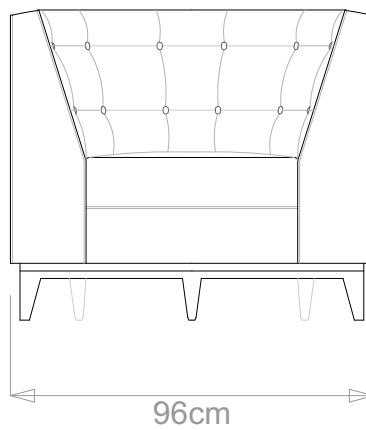

BESPOKE SOFA
LONDON

info@bespokesofalondon.co.uk | www.bespokesofalondon.com

OXFORD SOFA

| | WIDTH (cm) | DEPTH (cm) | HEIGHT (cm) | SEAT HEIGHT (cm) | PLAIN FABRIC (m) | PATTERN (m) | LEATHER (sqm) |
|-------------------|---------------|---------------|----------------|------------------------|---------------------|----------------|------------------|
| ▶ ARMCHAIR | 96 | 90 | 82 | 43 | 7 | 8.4 | 9.8 |
| 2-SEATER | 160 | | | | 11 | 13.2 | 15.4 |
| 2.5-SEATER | 190 | | | | 13 | 15.6 | 18.2 |
| 3-SEATER | 220 | | | | 15 | 18 | 21 |
| 3.5-SEATER | 250 | | | | 17 | 20.4 | 23.8 |

BESPOKE SOFA LONDON

info@bespokesofalondon.co.uk | www.bespokesofalondon.com

OXFORD SOFA

| | WIDTH (cm) | DEPTH (cm) | HEIGHT (cm) | SEAT HEIGHT (cm) | PLAIN FABRIC (m) | PATTERN (m) | LEATHER (sqm) |
|-----------------|------------|------------|-------------|------------------|------------------|-------------|---------------|
| ARMCHAIR | 96 | | | | 7 | 8.4 | 9.8 |
| 2-SEATER | 160 | 90 | 82 | 43 | 11 | 13.2 | 15.4 |
| 2.5-SEATER | 190 | | | | 13 | 15.6 | 18.2 |
| 3-SEATER | 220 | | | | 15 | 18 | 21 |
| 3.5-SEATER | 250 | | | | 17 | 20.4 | 23.8 |

BESPOKE SOFA LONDON

info@bespokesofalondon.co.uk | www.bespokesofalondon.com

OXFORD SOFA

| | WIDTH (cm) | DEPTH (cm) | HEIGHT (cm) | SEAT HEIGHT (cm) | PLAIN FABRIC (m) | PATTERN (m) | LEATHER (sqm) |
|-------------------|---------------|---------------|----------------|------------------------|---------------------|----------------|------------------|
| ARMCHAIR | 96 | | | | 7 | 8.4 | 9.8 |
| 2-SEATER | 160 | | | | 11 | 13.2 | 15.4 |
| 2.5-SEATER | 190 | 90 | 82 | 43 | 13 | 15.6 | 18.2 |
| 3-SEATER | 220 | | | | 15 | 18 | 21 |
| 3.5-SEATER | 250 | | | | 17 | 20.4 | 23.8 |