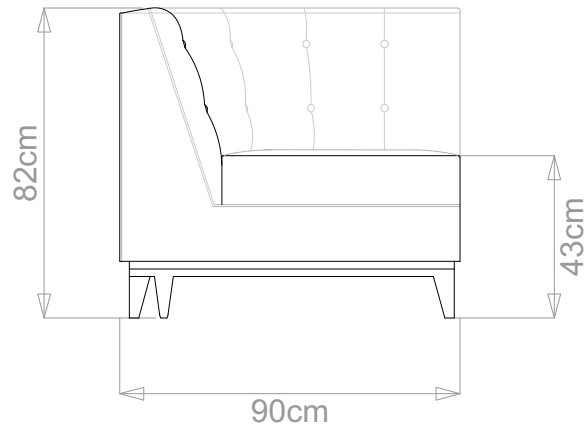

BESPOKE SOFA LONDON

info@bespokesofalondon.co.uk | www.bespokesofalondon.com

OXFORD SOFA

| | WIDTH (cm) | DEPTH (cm) | HEIGHT (cm) | SEAT HEIGHT (cm) | PLAIN FABRIC (m) | PATTERN (m) | LEATHER (sqm) |
|-----------------|------------|------------|-------------|------------------|------------------|-------------|---------------|
| ARMCHAIR | 96 | | | | 7 | 8.4 | 9.8 |
| 2-SEATER | 160 | 90 | 82 | 43 | 11 | 13.2 | 15.4 |
| 2.5-SEATER | 190 | | | | 13 | 15.6 | 18.2 |
| 3-SEATER | 220 | | | | 15 | 18 | 21 |
| 3.5-SEATER | 250 | | | | 17 | 20.4 | 23.8 |

BESPOKE SOFA LONDON

info@bespokesofalondon.co.uk | www.bespokesofalondon.com

OXFORD SOFA

| | WIDTH (cm) | DEPTH (cm) | HEIGHT (cm) | SEAT HEIGHT (cm) | PLAIN FABRIC (m) | PATTERN (m) | LEATHER (sqm) |
|-------------------|---------------|---------------|----------------|------------------------|---------------------|----------------|------------------|
| ARMCHAIR | 96 | | | | 7 | 8.4 | 9.8 |
| 2-SEATER | 160 | | | | 11 | 13.2 | 15.4 |
| 2.5-SEATER | 190 | 90 | 82 | 43 | 13 | 15.6 | 18.2 |
| 3-SEATER | 220 | | | | 15 | 18 | 21 |
| 3.5-SEATER | 250 | | | | 17 | 20.4 | 23.8 |

BESPOKE SOFA LONDON

info@bespokesofalondon.co.uk | www.bespokesofalondon.com

OXFORD SOFA

| | WIDTH (cm) | DEPTH (cm) | HEIGHT (cm) | SEAT HEIGHT (cm) | PLAIN FABRIC (m) | PATTERN (m) | LEATHER (sqm) |
|-----------------|---------------|---------------|----------------|------------------------|---------------------|----------------|------------------|
| ARMCHAIR | 96 | 90 | 82 | 43 | 7 | 8.4 | 9.8 |
| 2-SEATER | 160 | | | | 11 | 13.2 | 15.4 |
| 2.5-SEATER | 190 | | | | 13 | 15.6 | 18.2 |
| 3-SEATER | 220 | | | | 15 | 18 | 21 |
| 3.5-SEATER | 250 | | | | 17 | 20.4 | 23.8 |