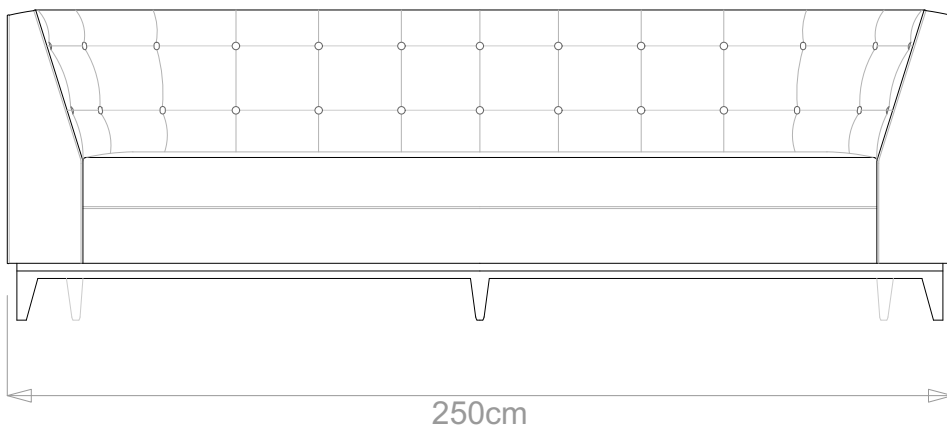

BESPOKE SOFA LONDON

info@bespokesofalondon.co.uk | www.bespokesofalondon.com

OXFORD SOFA

| | WIDTH (cm) | DEPTH (cm) | HEIGHT (cm) | SEAT HEIGHT (cm) | PLAIN FABRIC (m) | PATTERN (m) | LEATHER (sqm) |
|-------------------|---------------|---------------|----------------|------------------------|---------------------|----------------|------------------|
| ARMCHAIR | 96 | | | | 7 | 8.4 | 9.8 |
| 2-SEATER | 160 | | | | 11 | 13.2 | 15.4 |
| 2.5-SEATER | 190 | 90 | 82 | 43 | 13 | 15.6 | 18.2 |
| 3-SEATER | 220 | | | | 15 | 18 | 21 |
| 3.5-SEATER | 250 | | | | 17 | 20.4 | 23.8 |

BESPOKE SOFA LONDON

info@bespokesofalondon.co.uk | www.bespokesofalondon.com

OXFORD SOFA

| | WIDTH (cm) | DEPTH (cm) | HEIGHT (cm) | SEAT HEIGHT (cm) | PLAIN FABRIC (m) | PATTERN (m) | LEATHER (sqm) |
|-----------------|---------------|---------------|----------------|------------------------|---------------------|----------------|------------------|
| ARMCHAIR | 96 | 90 | 82 | 43 | 7 | 8.4 | 9.8 |
| 2-SEATER | 160 | | | | 11 | 13.2 | 15.4 |
| 2.5-SEATER | 190 | | | | 13 | 15.6 | 18.2 |
| 3-SEATER | 220 | | | | 15 | 18 | 21 |
| 3.5-SEATER | 250 | | | | 17 | 20.4 | 23.8 |

BESPOKE SOFA

LONDON

info@bespokesofalondon.co.uk | www.bespokesofalondon.com

OXFORD SOFA

| | WIDTH (cm) | DEPTH (cm) | HEIGHT (cm) | SEAT HEIGHT (cm) | PLAIN FABRIC (m) | PATTERN (m) | LEATHER (sqm) |
|------------|---------------|---------------|----------------|------------------------|---------------------|----------------|------------------|
| ARMCHAIR | 96 | | | | 7 | 8.4 | 9.8 |
| 2-SEATER | 160 | | | | 11 | 13.2 | 15.4 |
| 2.5-SEATER | 190 | | | | 13 | 15.6 | 18.2 |
| 3-SEATER | 220 | | | | 15 | 18 | 21 |
| 3.5-SEATER | 250 | | | | 17 | 20.4 | 23.8 |