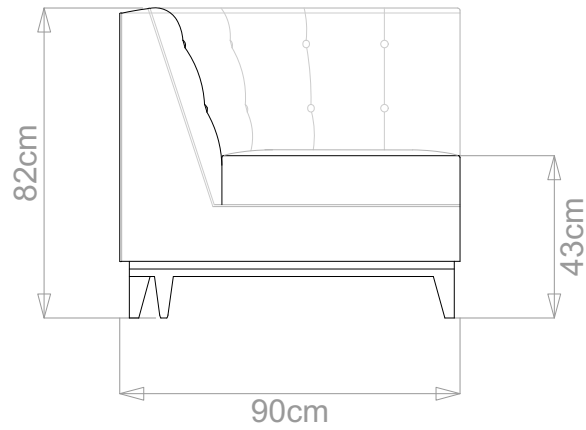

BESPOKE SOFA LONDON

info@bespokesofalondon.co.uk | www.bespokesofalondon.com

OXFORD SOFA

| | WIDTH (cm) | DEPTH (cm) | HEIGHT (cm) | SEAT HEIGHT (cm) | PLAIN FABRIC (m) | PATTERN (m) | LEATHER (sqm) |
|-----------------|------------|------------|-------------|------------------|------------------|-------------|---------------|
| ARMCHAIR | 96 | | | | 7 | 8.4 | 9.8 |
| 2-SEATER | 160 | 90 | 82 | 43 | 11 | 13.2 | 15.4 |
| 2.5-SEATER | 190 | | | | 13 | 15.6 | 18.2 |
| 3-SEATER | 220 | | | | 15 | 18 | 21 |
| 3.5-SEATER | 250 | | | | 17 | 20.4 | 23.8 |

BESPOKE SOFA LONDON

info@bespokesofalondon.co.uk | www.bespokesofalondon.com

OXFORD SOFA

| | WIDTH (cm) | DEPTH (cm) | HEIGHT (cm) | SEAT HEIGHT (cm) | PLAIN FABRIC (m) | PATTERN (m) | LEATHER (sqm) |
|-------------------|---------------|---------------|----------------|------------------------|---------------------|----------------|------------------|
| ARMCHAIR | 96 | | | | 7 | 8.4 | 9.8 |
| 2-SEATER | 160 | | | | 11 | 13.2 | 15.4 |
| 2.5-SEATER | 190 | 90 | 82 | 43 | 13 | 15.6 | 18.2 |
| 3-SEATER | 220 | | | | 15 | 18 | 21 |
| 3.5-SEATER | 250 | | | | 17 | 20.4 | 23.8 |

BESPOKE SOFA LONDON

info@bespokesofalondon.co.uk | www.bespokesofalondon.com

OXFORD SOFA

| | WIDTH (cm) | DEPTH (cm) | HEIGHT (cm) | SEAT HEIGHT (cm) | PLAIN FABRIC (m) | PATTERN (m) | LEATHER (sqm) |
|-----------------|---------------|---------------|----------------|------------------------|---------------------|----------------|------------------|
| ARMCHAIR | 96 | 90 | 82 | 43 | 7 | 8.4 | 9.8 |
| 2-SEATER | 160 | | | | 11 | 13.2 | 15.4 |
| 2.5-SEATER | 190 | | | | 13 | 15.6 | 18.2 |
| 3-SEATER | 220 | | | | 15 | 18 | 21 |
| 3.5-SEATER | 250 | | | | 17 | 20.4 | 23.8 |