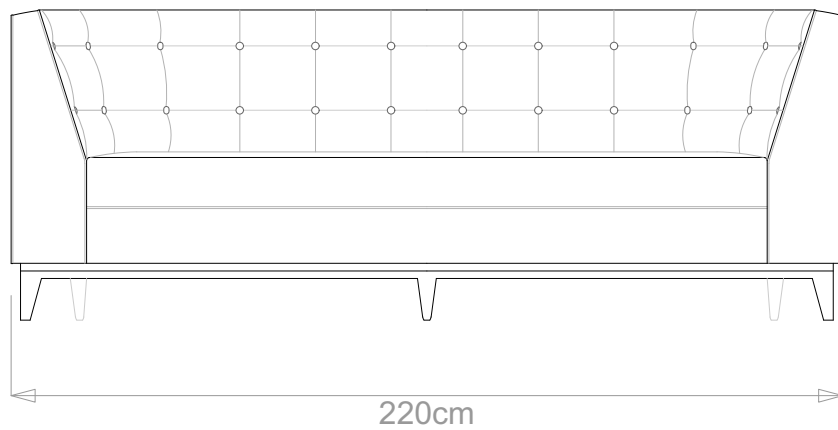

BESPOKE SOFA LONDON

info@bespokesofalondon.co.uk | www.bespokesofalondon.com

OXFORD SOFA

| | WIDTH (cm) | DEPTH (cm) | HEIGHT (cm) | SEAT HEIGHT (cm) | PLAIN FABRIC (m) | PATTERN (m) | LEATHER (sqm) |
|-----------------|------------|------------|-------------|------------------|------------------|-------------|---------------|
| ARMCHAIR | 96 | | | | 7 | 8.4 | 9.8 |
| 2-SEATER | 160 | 90 | 82 | 43 | 11 | 13.2 | 15.4 |
| 2.5-SEATER | 190 | | | | 13 | 15.6 | 18.2 |
| 3-SEATER | 220 | | | | 15 | 18 | 21 |
| 3.5-SEATER | 250 | | | | 17 | 20.4 | 23.8 |

BESPOKE SOFA LONDON

info@bespokesofalondon.co.uk | www.bespokesofalondon.com

OXFORD SOFA

| | WIDTH (cm) | DEPTH (cm) | HEIGHT (cm) | SEAT HEIGHT (cm) | PLAIN FABRIC (m) | PATTERN (m) | LEATHER (sqm) |
|-------------------|---------------|---------------|----------------|------------------------|---------------------|----------------|------------------|
| ARMCHAIR | 96 | | | | 7 | 8.4 | 9.8 |
| 2-SEATER | 160 | | | | 11 | 13.2 | 15.4 |
| 2.5-SEATER | 190 | 90 | 82 | 43 | 13 | 15.6 | 18.2 |
| 3-SEATER | 220 | | | | 15 | 18 | 21 |
| 3.5-SEATER | 250 | | | | 17 | 20.4 | 23.8 |

BESPOKE SOFA LONDON

info@bespokesofalondon.co.uk | www.bespokesofalondon.com

OXFORD SOFA

| | WIDTH (cm) | DEPTH (cm) | HEIGHT (cm) | SEAT HEIGHT (cm) | PLAIN FABRIC (m) | PATTERN (m) | LEATHER (sqm) |
|-----------------|---------------|---------------|----------------|------------------------|---------------------|----------------|------------------|
| ARMCHAIR | 96 | 90 | 82 | 43 | 7 | 8.4 | 9.8 |
| 2-SEATER | 160 | | | | 11 | 13.2 | 15.4 |
| 2.5-SEATER | 190 | | | | 13 | 15.6 | 18.2 |
| 3-SEATER | 220 | | | | 15 | 18 | 21 |
| 3.5-SEATER | 250 | | | | 17 | 20.4 | 23.8 |