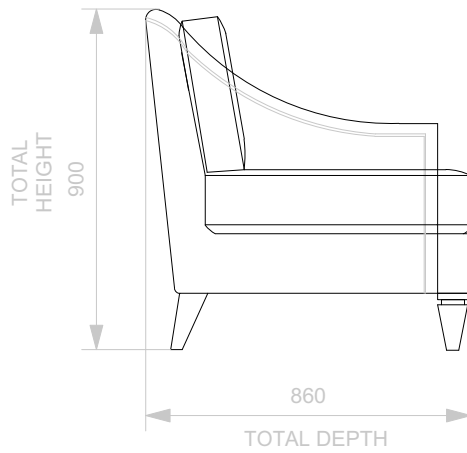

BESPOKE SOFA
LONDON

info@bespokesofalondon.co.uk - www.bespokesofalondon.co.uk

PRAGUE ARMCHAIR

	WIDTH (cm)	DEPTH (cm)	HEIGHT (cm)	SEAT HEIGHT (cm)	PLAIN FABRIC (m)	PATTERN (m)	LEATHER (sqm)
ARMCHAIR	76	86	90	45	7	9	11
2 SEATERS	180						
2.5 SEATERS	220						
3 SEATERS	240						

BESPOKE SOFA
LONDON

info@bespokesofalondon.co.uk - www.bespokesofalondon.co.uk

PRAGUE SOFA

	WIDTH (cm)	DEPTH (cm)	HEIGHT (cm)	SEAT HEIGHT (cm)	PLAIN FABRIC (m)	PATTERN (m)	LEATHER (sqm)
ARMCHAIR	90						
2 SEATERS	180	95	90	45	14	17	20
2.5 SEATERS	220						
3 SEATERS	240						

BESPOKE SOFA

LONDON

info@bespokesofalondon.co.uk - www.bespokesofalondon.co.uk

PRAGUE SOFA

	WIDTH (cm)	DEPTH (cm)	HEIGHT (cm)	SEAT HEIGHT (cm)	PLAIN FABRIC (m)	PATTERN (m)	LEATHER (sqm)
ARMCHAIR	90						
2 SEATERS	180						
2.5 SEATERS	220	95	90	45	17	20	24
3 SEATERS	240						

BESPOKE SOFA
LONDON

info@bespokesofalondon.co.uk - www.bespokesofalondon.co.uk

PRAGUE SOFA

	WIDTH (cm)	DEPTH (cm)	HEIGHT (cm)	SEAT HEIGHT (cm)	PLAIN FABRIC (m)	PATTERN (m)	LEATHER (sqm)
ARMCHAIR	90						
2 SEATERS	180						
2.5 SEATERS	220						
3 SEATERS	240	95	90	45	21	26	30