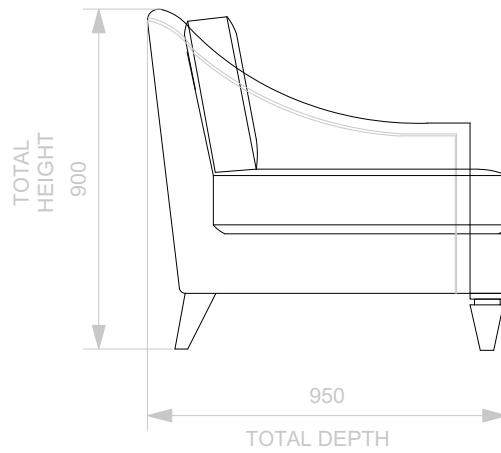

BESPOKE SOFA
LONDON

info@bespokesofalondon.co.uk - www.bespokesofalondon.co.uk

PRAGUE ARMCHAIR

	WIDTH (cm)	DEPTH (cm)	HEIGHT (cm)	SEAT HEIGHT (cm)	PLAIN FABRIC (m)	PATTERN (m)	LEATHER (sqm)
ARMCHAIR	76	86	90	45	7	9	11
2 SEATERS	180						
2.5 SEATERS	220						
3 SEATERS	240						

BESPOKE SOFA
LONDON

info@bespokesofalondon.co.uk - www.bespokesofalondon.co.uk

PRAGUE SOFA

	WIDTH (cm)	DEPTH (cm)	HEIGHT (cm)	SEAT HEIGHT (cm)	PLAIN FABRIC (m)	PATTERN (m)	LEATHER (sqm)
ARMCHAIR	90						
2 SEATERS	180	95	90	45	14	17	20
2.5 SEATERS	220						
3 SEATERS	240						

BESPOKE SOFA

LONDON

info@bespokesofalondon.co.uk - www.bespokesofalondon.co.uk

PRAGUE SOFA

	WIDTH (cm)	DEPTH (cm)	HEIGHT (cm)	SEAT HEIGHT (cm)	PLAIN FABRIC (m)	PATTERN (m)	LEATHER (sqm)
ARMCHAIR	90						
2 SEATERS	180						
2.5 SEATERS	220	95	90	45	17	20	24
3 SEATERS	240						

BESPOKE SOFA
LONDON

info@bespokesofalondon.co.uk - www.bespokesofalondon.co.uk

PRAGUE SOFA

	WIDTH (cm)	DEPTH (cm)	HEIGHT (cm)	SEAT HEIGHT (cm)	PLAIN FABRIC (m)	PATTERN (m)	LEATHER (sqm)
ARMCHAIR	90						
2 SEATERS	180						
2.5 SEATERS	220						
3 SEATERS	240	95	90	45	21	26	30