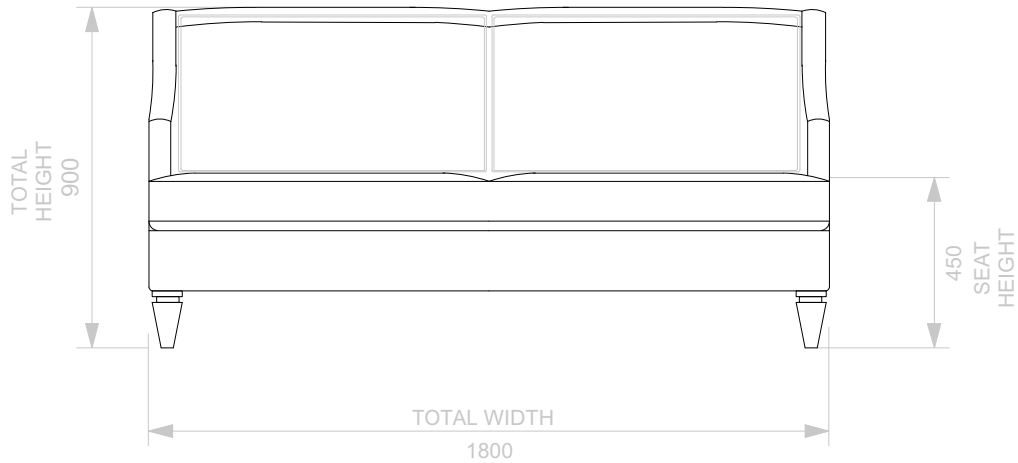

BESPOKE SOFA
LONDON

info@bespokesofalondon.co.uk - www.bespokesofalondon.co.uk

PRAGUE ARMCHAIR

	WIDTH (cm)	DEPTH (cm)	HEIGHT (cm)	SEAT HEIGHT (cm)	PLAIN FABRIC (m)	PATTERN (m)	LEATHER (sqm)
ARMCHAIR	76	86	90	45	7	9	11
2 SEATERS	180						
2.5 SEATERS	220						
3 SEATERS	240						

BESPOKE SOFA
LONDON

info@bespokesofalondon.co.uk - www.bespokesofalondon.co.uk

PRAGUE SOFA

	WIDTH (cm)	DEPTH (cm)	HEIGHT (cm)	SEAT HEIGHT (cm)	PLAIN FABRIC (m)	PATTERN (m)	LEATHER (sqm)
ARMCHAIR	90						
2 SEATERS	180	95	90	45	14	17	20
2.5 SEATERS	220						
3 SEATERS	240						

BESPOKE SOFA

LONDON

info@bespokesofalondon.co.uk - www.bespokesofalondon.co.uk

PRAGUE SOFA

	WIDTH (cm)	DEPTH (cm)	HEIGHT (cm)	SEAT HEIGHT (cm)	PLAIN FABRIC (m)	PATTERN (m)	LEATHER (sqm)
ARMCHAIR	90						
2 SEATERS	180						
2.5 SEATERS	220	95	90	45	17	20	24
3 SEATERS	240						

BESPOKE SOFA
LONDON

info@bespokesofalondon.co.uk - www.bespokesofalondon.co.uk

PRAGUE SOFA

	WIDTH (cm)	DEPTH (cm)	HEIGHT (cm)	SEAT HEIGHT (cm)	PLAIN FABRIC (m)	PATTERN (m)	LEATHER (sqm)
ARMCHAIR	90						
2 SEATERS	180						
2.5 SEATERS	220						
3 SEATERS	240	95	90	45	21	26	30