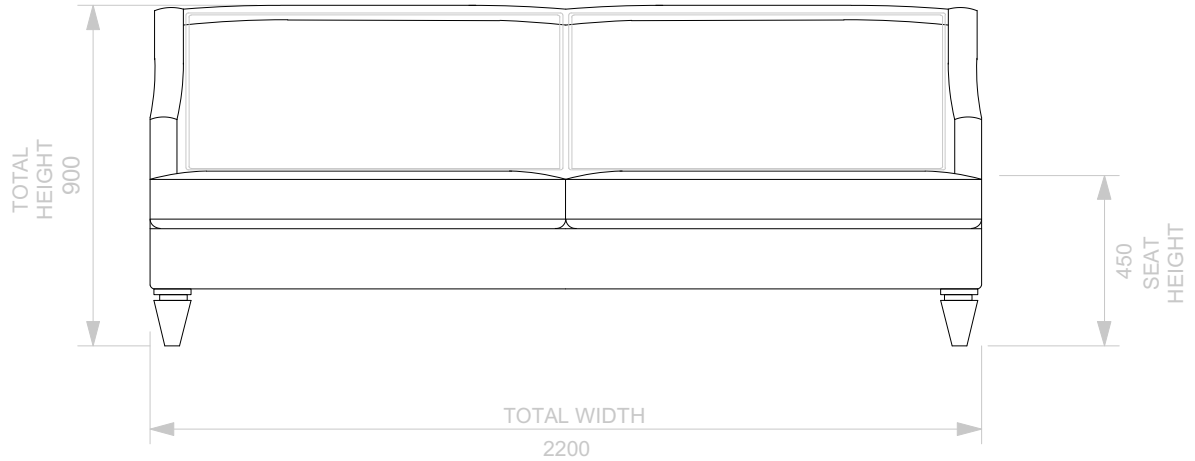

BESPOKE SOFA
LONDON

info@bespokesofalondon.co.uk - www.bespokesofalondon.co.uk

PRAGUE ARMCHAIR

	WIDTH (cm)	DEPTH (cm)	HEIGHT (cm)	SEAT HEIGHT (cm)	PLAIN FABRIC (m)	PATTERN (m)	LEATHER (sqm)
ARMCHAIR	76	86	90	45	7	9	11
2 SEATERS	180						
2.5 SEATERS	220						
3 SEATERS	240						

BESPOKE SOFA
LONDON

info@bespokesofalondon.co.uk - www.bespokesofalondon.co.uk

PRAGUE SOFA

	WIDTH (cm)	DEPTH (cm)	HEIGHT (cm)	SEAT HEIGHT (cm)	PLAIN FABRIC (m)	PATTERN (m)	LEATHER (sqm)
ARMCHAIR	90						
2 SEATERS	180	95	90	45	14	17	20
2.5 SEATERS	220						
3 SEATERS	240						

BESPOKE SOFA

LONDON

info@bespokesofalondon.co.uk - www.bespokesofalondon.co.uk

PRAGUE SOFA

	WIDTH (cm)	DEPTH (cm)	HEIGHT (cm)	SEAT HEIGHT (cm)	PLAIN FABRIC (m)	PATTERN (m)	LEATHER (sqm)
ARMCHAIR	90						
2 SEATERS	180						
2.5 SEATERS	220	95	90	45	17	20	24
3 SEATERS	240						

BESPOKE SOFA
LONDON

info@bespokesofalondon.co.uk - www.bespokesofalondon.co.uk

PRAGUE SOFA

	WIDTH (cm)	DEPTH (cm)	HEIGHT (cm)	SEAT HEIGHT (cm)	PLAIN FABRIC (m)	PATTERN (m)	LEATHER (sqm)
ARMCHAIR	90						
2 SEATERS	180						
2.5 SEATERS	220						
3 SEATERS	240	95	90	45	21	26	30