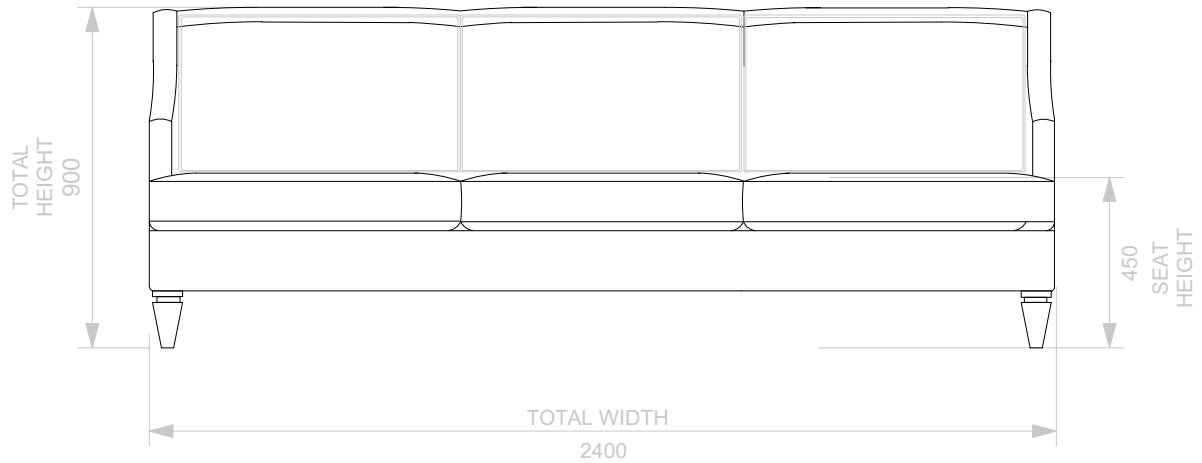

BESPOKE SOFA
LONDON

info@bespokesofalondon.co.uk - www.bespokesofalondon.co.uk

PRAGUE ARMCHAIR

	WIDTH (cm)	DEPTH (cm)	HEIGHT (cm)	SEAT HEIGHT (cm)	PLAIN FABRIC (m)	PATTERN (m)	LEATHER (sqm)
ARMCHAIR	76	86	90	45	7	9	11
2 SEATERS	180						
2.5 SEATERS	220						
3 SEATERS	240						

BESPOKE SOFA
LONDON

info@bespokesofalondon.co.uk - www.bespokesofalondon.co.uk

PRAGUE SOFA

	WIDTH (cm)	DEPTH (cm)	HEIGHT (cm)	SEAT HEIGHT (cm)	PLAIN FABRIC (m)	PATTERN (m)	LEATHER (sqm)
ARMCHAIR	90						
2 SEATERS	180	95	90	45	14	17	20
2.5 SEATERS	220						
3 SEATERS	240						

BESPOKE SOFA

LONDON

info@bespokesofalondon.co.uk - www.bespokesofalondon.co.uk

PRAGUE SOFA

	WIDTH (cm)	DEPTH (cm)	HEIGHT (cm)	SEAT HEIGHT (cm)	PLAIN FABRIC (m)	PATTERN (m)	LEATHER (sqm)
ARMCHAIR	90						
2 SEATERS	180						
2.5 SEATERS	220	95	90	45	17	20	24
3 SEATERS	240						

BESPOKE SOFA
LONDON

info@bespokesofalondon.co.uk - www.bespokesofalondon.co.uk

PRAGUE SOFA

	WIDTH (cm)	DEPTH (cm)	HEIGHT (cm)	SEAT HEIGHT (cm)	PLAIN FABRIC (m)	PATTERN (m)	LEATHER (sqm)
ARMCHAIR	90						
2 SEATERS	180						
2.5 SEATERS	220						
3 SEATERS	240	95	90	45	21	26	30