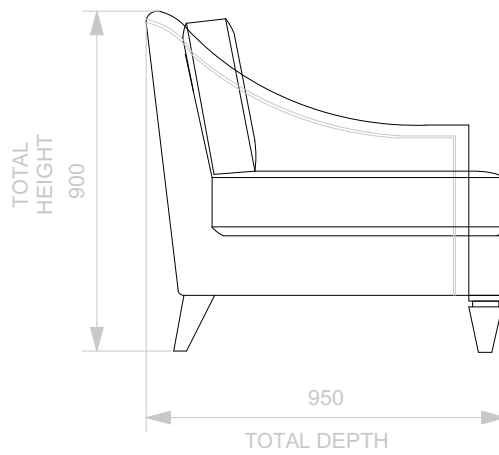

BESPOKE SOFA
LONDON

info@bespokesofalondon.co.uk - www.bespokesofalondon.co.uk

PRAGUE ARMCHAIR

	WIDTH (cm)	DEPTH (cm)	HEIGHT (cm)	SEAT HEIGHT (cm)	PLAIN FABRIC (m)	PATTERN (m)	LEATHER (sqm)
ARMCHAIR	76	86	90	45	7	9	11
2 SEATERS	180						
2.5 SEATERS	220						
3 SEATERS	240						

BESPOKE SOFA
LONDON

info@bespokesofalondon.co.uk - www.bespokesofalondon.co.uk

PRAGUE SOFA

	WIDTH (cm)	DEPTH (cm)	HEIGHT (cm)	SEAT HEIGHT (cm)	PLAIN FABRIC (m)	PATTERN (m)	LEATHER (sqm)
ARMCHAIR	90						
2 SEATERS	180	95	90	45	14	17	20
2.5 SEATERS	220						
3 SEATERS	240						

BESPOKE SOFA

LONDON

info@bespokesofalondon.co.uk - www.bespokesofalondon.co.uk

PRAGUE SOFA

	WIDTH (cm)	DEPTH (cm)	HEIGHT (cm)	SEAT HEIGHT (cm)	PLAIN FABRIC (m)	PATTERN (m)	LEATHER (sqm)
ARMCHAIR	90						
2 SEATERS	180						
2.5 SEATERS	220	95	90	45	17	20	24
3 SEATERS	240						

BESPOKE SOFA
LONDON

info@bespokesofalondon.co.uk - www.bespokesofalondon.co.uk

PRAGUE SOFA

	WIDTH (cm)	DEPTH (cm)	HEIGHT (cm)	SEAT HEIGHT (cm)	PLAIN FABRIC (m)	PATTERN (m)	LEATHER (sqm)
ARMCHAIR	90						
2 SEATERS	180						
2.5 SEATERS	220						
3 SEATERS	240	95	90	45	21	26	30