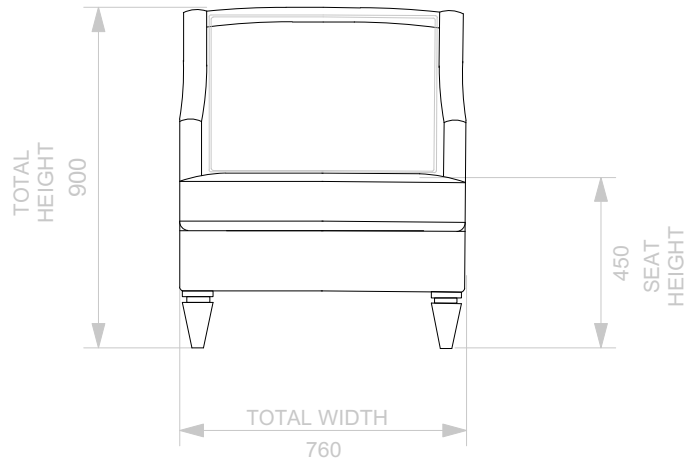

BESPOKE SOFA
LONDON

info@bespokesofalondon.co.uk - www.bespokesofalondon.co.uk

PRAGUE ARMCHAIR

	WIDTH (cm)	DEPTH (cm)	HEIGHT (cm)	SEAT HEIGHT (cm)	PLAIN FABRIC (m)	PATTERN (m)	LEATHER (sqm)
ARMCHAIR	76	86	90	45	7	9	11
2 SEATERS	180						
2.5 SEATERS	220						
3 SEATERS	240						

BESPOKE SOFA
LONDON

info@bespokesofalondon.co.uk - www.bespokesofalondon.co.uk

PRAGUE SOFA

	WIDTH (cm)	DEPTH (cm)	HEIGHT (cm)	SEAT HEIGHT (cm)	PLAIN FABRIC (m)	PATTERN (m)	LEATHER (sqm)
ARMCHAIR	90						
2 SEATERS	180	95	90	45	14	17	20
2.5 SEATERS	220						
3 SEATERS	240						

BESPOKE SOFA

LONDON

info@bespokesofalondon.co.uk - www.bespokesofalondon.co.uk

PRAGUE SOFA

	WIDTH (cm)	DEPTH (cm)	HEIGHT (cm)	SEAT HEIGHT (cm)	PLAIN FABRIC (m)	PATTERN (m)	LEATHER (sqm)
ARMCHAIR	90						
2 SEATERS	180						
2.5 SEATERS	220	95	90	45	17	20	24
3 SEATERS	240						

BESPOKE SOFA
LONDON

info@bespokesofalondon.co.uk - www.bespokesofalondon.co.uk

PRAGUE SOFA

	WIDTH (cm)	DEPTH (cm)	HEIGHT (cm)	SEAT HEIGHT (cm)	PLAIN FABRIC (m)	PATTERN (m)	LEATHER (sqm)
ARMCHAIR	90						
2 SEATERS	180						
2.5 SEATERS	220						
3 SEATERS	240	95	90	45	21	26	30