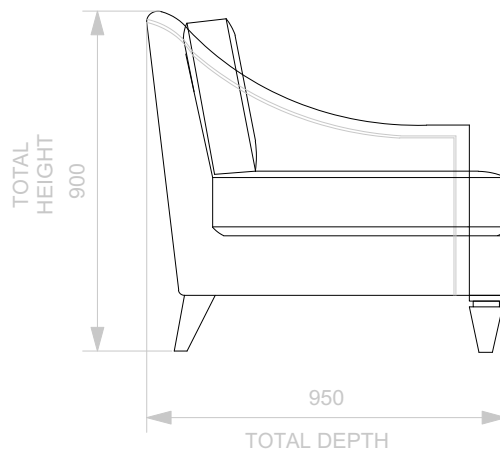

BESPOKE SOFA
LONDON

info@bespokesofalondon.co.uk - www.bespokesofalondon.co.uk

PRAGUE ARMCHAIR

	WIDTH (cm)	DEPTH (cm)	HEIGHT (cm)	SEAT HEIGHT (cm)	PLAIN FABRIC (m)	PATTERN (m)	LEATHER (sqm)
ARMCHAIR	76	86	90	45	7	9	11
2 SEATERS	180						
2.5 SEATERS	220						
3 SEATERS	240						

BESPOKE SOFA
LONDON

info@bespokesofalondon.co.uk - www.bespokesofalondon.co.uk

PRAGUE SOFA

	WIDTH (cm)	DEPTH (cm)	HEIGHT (cm)	SEAT HEIGHT (cm)	PLAIN FABRIC (m)	PATTERN (m)	LEATHER (sqm)
ARMCHAIR	90						
2 SEATERS	180	95	90	45	14	17	20
2.5 SEATERS	220						
3 SEATERS	240						

BESPOKE SOFA

LONDON

info@bespokesofalondon.co.uk - www.bespokesofalondon.co.uk

PRAGUE SOFA

	WIDTH (cm)	DEPTH (cm)	HEIGHT (cm)	SEAT HEIGHT (cm)	PLAIN FABRIC (m)	PATTERN (m)	LEATHER (sqm)
ARMCHAIR	90						
2 SEATERS	180						
2.5 SEATERS	220	95	90	45	17	20	24
3 SEATERS	240						

BESPOKE SOFA
LONDON

info@bespokesofalondon.co.uk - www.bespokesofalondon.co.uk

PRAGUE SOFA

	WIDTH (cm)	DEPTH (cm)	HEIGHT (cm)	SEAT HEIGHT (cm)	PLAIN FABRIC (m)	PATTERN (m)	LEATHER (sqm)
ARMCHAIR	90						
2 SEATERS	180						
2.5 SEATERS	220						
3 SEATERS	240	95	90	45	21	26	30