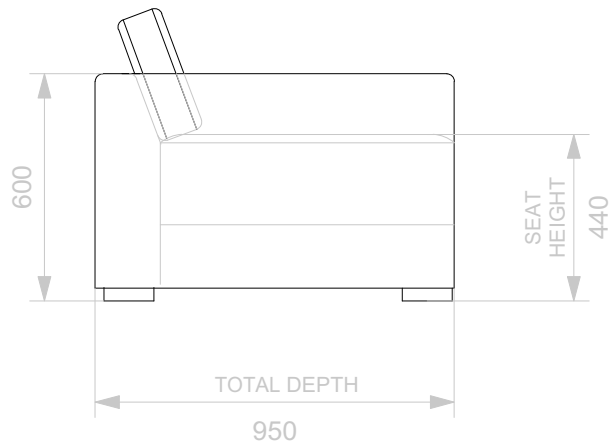

BESPOKE SOFA
LONDON

info@bespokesofalondon.co.uk - www.bespokesofalondon.co.uk

ROMAN ARMCHAIR

	WIDTH (cm)	DEPTH (cm)	HEIGHT (cm)	SEAT HEIGHT (cm)	PLAIN FABRIC (m)	PATTERN (m)	LEATHER (sqm)
ARMCHAIR	90	95	80	44	7	9	11
2 SEATERS	180						
2.5 SEATERS	220						
3 SEATERS	240						

BESPOKE SOFA
LONDON

info@bespokesofalondon.co.uk - www.bespokesofalondon.co.uk

ROMAN SOFA

	WIDTH (cm)	DEPTH (cm)	HEIGHT (cm)	SEAT HEIGHT (cm)	PLAIN FABRIC (m)	PATTERN (m)	LEATHER (sqm)
ARMCHAIR	90						
2 SEATERS	180	95	80	44	16	19	22
2.5 SEATERS	220						
3 SEATERS	240						

BESPOKE SOFA

LONDON

info@bespokesofalondon.co.uk - www.bespokesofalondon.co.uk

ROMAN SOFA

	WIDTH (cm)	DEPTH (cm)	HEIGHT (cm)	SEAT HEIGHT (cm)	PLAIN FABRIC (m)	PATTERN (m)	LEATHER (sqm)
ARMCHAIR	90						
2 SEATERS	180						
2.5 SEATERS	220	95	80	44	18	22	26
3 SEATERS	240						

BESPOKE SOFA

LONDON

info@bespokesofalondon.co.uk - www.bespokesofalondon.co.uk

ROMAN SOFA

	WIDTH (cm)	DEPTH (cm)	HEIGHT (cm)	SEAT HEIGHT (cm)	PLAIN FABRIC (m)	PATTERN (m)	LEATHER (sqm)
ARMCHAIR	90						
2 SEATERS	180						
2.5 SEATERS	220						
3 SEATERS	240	95	80	44	21	26	30