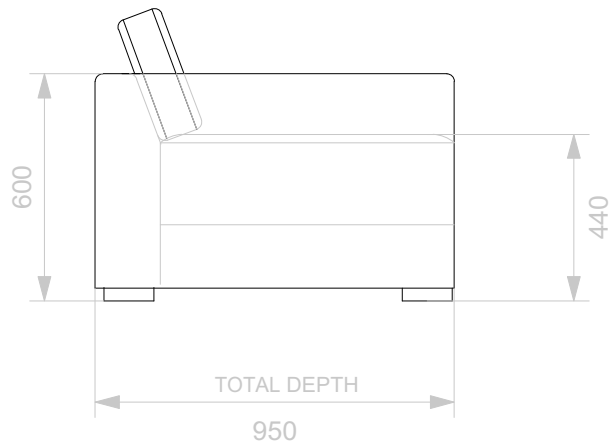

BESPOKE SOFA
LONDON

info@bespokesofalondon.co.uk - www.bespokesofalondon.co.uk

ROMAN ARMCHAIR

	WIDTH (cm)	DEPTH (cm)	HEIGHT (cm)	SEAT HEIGHT (cm)	PLAIN FABRIC (m)	PATTERN (m)	LEATHER (sqm)
ARMCHAIR	90	95	80	44	7	9	11
2 SEATERS	180						
2.5 SEATERS	220						
3 SEATERS	240						

BESPOKE SOFA
LONDON

info@bespokesofalondon.co.uk - www.bespokesofalondon.co.uk

ROMAN SOFA

	WIDTH (cm)	DEPTH (cm)	HEIGHT (cm)	SEAT HEIGHT (cm)	PLAIN FABRIC (m)	PATTERN (m)	LEATHER (sqm)
ARMCHAIR	90						
2 SEATERS	180	95	80	44	16	19	22
2.5 SEATERS	220						
3 SEATERS	240						

BESPOKE SOFA

LONDON

info@bespokesofalondon.co.uk - www.bespokesofalondon.co.uk

ROMAN SOFA

	WIDTH (cm)	DEPTH (cm)	HEIGHT (cm)	SEAT HEIGHT (cm)	PLAIN FABRIC (m)	PATTERN (m)	LEATHER (sqm)
ARMCHAIR	90						
2 SEATERS	180						
2.5 SEATERS	220	95	80	44	18	22	26
3 SEATERS	240						

BESPOKE SOFA

LONDON

info@bespokesofalondon.co.uk - www.bespokesofalondon.co.uk

ROMAN SOFA

	WIDTH (cm)	DEPTH (cm)	HEIGHT (cm)	SEAT HEIGHT (cm)	PLAIN FABRIC (m)	PATTERN (m)	LEATHER (sqm)
ARMCHAIR	90						
2 SEATERS	180						
2.5 SEATERS	220						
3 SEATERS	240	95	80	44	21	26	30