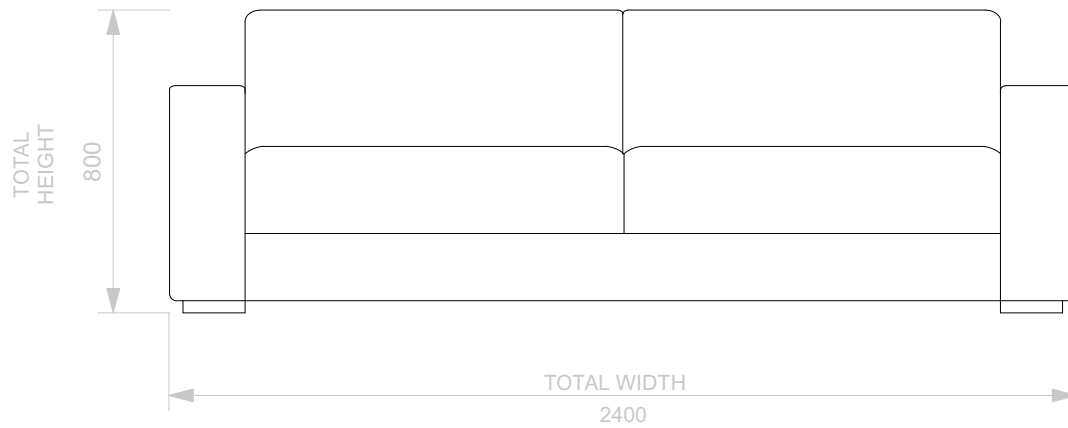

BESPOKE SOFA
LONDON

info@bespokesofalondon.co.uk - www.bespokesofalondon.co.uk

ROMAN ARMCHAIR

	WIDTH (cm)	DEPTH (cm)	HEIGHT (cm)	SEAT HEIGHT (cm)	PLAIN FABRIC (m)	PATTERN (m)	LEATHER (sqm)
ARMCHAIR	90	95	80	44	7	9	11
2 SEATERS	180						
2.5 SEATERS	220						
3 SEATERS	240						

BESPOKE SOFA
LONDON

info@bespokesofalondon.co.uk - www.bespokesofalondon.co.uk

ROMAN SOFA

	WIDTH (cm)	DEPTH (cm)	HEIGHT (cm)	SEAT HEIGHT (cm)	PLAIN FABRIC (m)	PATTERN (m)	LEATHER (sqm)
ARMCHAIR	90						
2 SEATERS	180	95	80	44	16	19	22
2.5 SEATERS	220						
3 SEATERS	240						

BESPOKE SOFA

LONDON

info@bespokesofalondon.co.uk - www.bespokesofalondon.co.uk

ROMAN SOFA

	WIDTH (cm)	DEPTH (cm)	HEIGHT (cm)	SEAT HEIGHT (cm)	PLAIN FABRIC (m)	PATTERN (m)	LEATHER (sqm)
ARMCHAIR	90						
2 SEATERS	180						
2.5 SEATERS	220	95	80	44	18	22	26
3 SEATERS	240						

BESPOKE SOFA

LONDON

info@bespokesofalondon.co.uk - www.bespokesofalondon.co.uk

ROMAN SOFA

	WIDTH (cm)	DEPTH (cm)	HEIGHT (cm)	SEAT HEIGHT (cm)	PLAIN FABRIC (m)	PATTERN (m)	LEATHER (sqm)
ARMCHAIR	90						
2 SEATERS	180						
2.5 SEATERS	220						
3 SEATERS	240	95	80	44	21	26	30