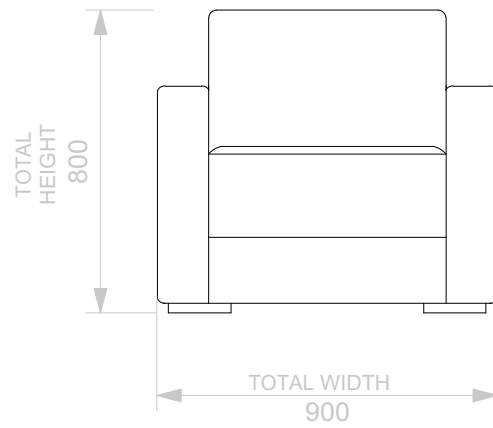

BESPOKE SOFA
LONDON

info@bespokesofalondon.co.uk - www.bespokesofalondon.co.uk

ROMAN ARMCHAIR

	WIDTH (cm)	DEPTH (cm)	HEIGHT (cm)	SEAT HEIGHT (cm)	PLAIN FABRIC (m)	PATTERN (m)	LEATHER (sqm)
ARMCHAIR	90	95	80	44	7	9	11
2 SEATERS	180						
2.5 SEATERS	220						
3 SEATERS	240						

BESPOKE SOFA
LONDON

info@bespokesofalondon.co.uk - www.bespokesofalondon.co.uk

ROMAN SOFA

	WIDTH (cm)	DEPTH (cm)	HEIGHT (cm)	SEAT HEIGHT (cm)	PLAIN FABRIC (m)	PATTERN (m)	LEATHER (sqm)
ARMCHAIR	90						
2 SEATERS	180	95	80	44	16	19	22
2.5 SEATERS	220						
3 SEATERS	240						

BESPOKE SOFA

LONDON

info@bespokesofalondon.co.uk - www.bespokesofalondon.co.uk

ROMAN SOFA

	WIDTH (cm)	DEPTH (cm)	HEIGHT (cm)	SEAT HEIGHT (cm)	PLAIN FABRIC (m)	PATTERN (m)	LEATHER (sqm)
ARMCHAIR	90						
2 SEATERS	180						
2.5 SEATERS	220	95	80	44	18	22	26
3 SEATERS	240						

BESPOKE SOFA

LONDON

info@bespokesofalondon.co.uk - www.bespokesofalondon.co.uk

ROMAN SOFA

	WIDTH (cm)	DEPTH (cm)	HEIGHT (cm)	SEAT HEIGHT (cm)	PLAIN FABRIC (m)	PATTERN (m)	LEATHER (sqm)
ARMCHAIR	90						
2 SEATERS	180						
2.5 SEATERS	220						
3 SEATERS	240	95	80	44	21	26	30