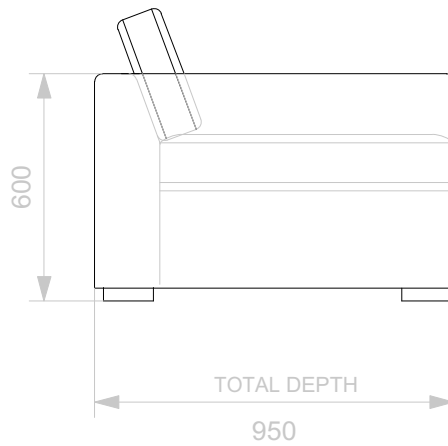

BESPOKE SOFA
LONDON

info@bespokesofalondon.co.uk - www.bespokesofalondon.co.uk

ROMAN ARMCHAIR

	WIDTH (cm)	DEPTH (cm)	HEIGHT (cm)	SEAT HEIGHT (cm)	PLAIN FABRIC (m)	PATTERN (m)	LEATHER (sqm)
ARMCHAIR	90	95	80	44	7	9	11
2 SEATERS	180						
2.5 SEATERS	220						
3 SEATERS	240						

BESPOKE SOFA
LONDON

info@bespokesofalondon.co.uk - www.bespokesofalondon.co.uk

ROMAN SOFA

	WIDTH (cm)	DEPTH (cm)	HEIGHT (cm)	SEAT HEIGHT (cm)	PLAIN FABRIC (m)	PATTERN (m)	LEATHER (sqm)
ARMCHAIR	90						
2 SEATERS	180	95	80	44	16	19	22
2.5 SEATERS	220						
3 SEATERS	240						

BESPOKE SOFA

LONDON

info@bespokesofalondon.co.uk - www.bespokesofalondon.co.uk

ROMAN SOFA

	WIDTH (cm)	DEPTH (cm)	HEIGHT (cm)	SEAT HEIGHT (cm)	PLAIN FABRIC (m)	PATTERN (m)	LEATHER (sqm)
ARMCHAIR	90						
2 SEATERS	180						
2.5 SEATERS	220	95	80	44	18	22	26
3 SEATERS	240						

BESPOKE SOFA

LONDON

info@bespokesofalondon.co.uk - www.bespokesofalondon.co.uk

ROMAN SOFA

	WIDTH (cm)	DEPTH (cm)	HEIGHT (cm)	SEAT HEIGHT (cm)	PLAIN FABRIC (m)	PATTERN (m)	LEATHER (sqm)
ARMCHAIR	90						
2 SEATERS	180						
2.5 SEATERS	220						
3 SEATERS	240	95	80	44	21	26	30