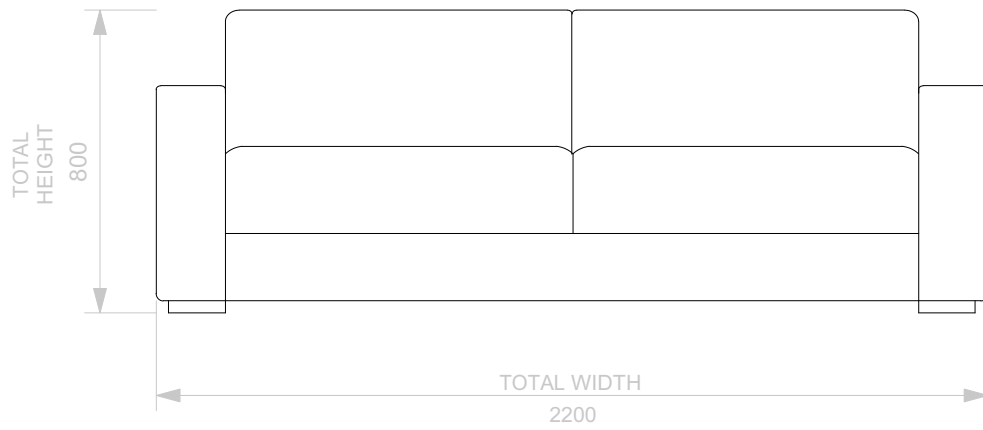

BESPOKE SOFA
LONDON

info@bespokesofalondon.co.uk - www.bespokesofalondon.co.uk

ROMAN ARMCHAIR

	WIDTH (cm)	DEPTH (cm)	HEIGHT (cm)	SEAT HEIGHT (cm)	PLAIN FABRIC (m)	PATTERN (m)	LEATHER (sqm)
ARMCHAIR	90	95	80	44	7	9	11
2 SEATERS	180						
2.5 SEATERS	220						
3 SEATERS	240						

BESPOKE SOFA
LONDON

info@bespokesofalondon.co.uk - www.bespokesofalondon.co.uk

ROMAN SOFA

	WIDTH (cm)	DEPTH (cm)	HEIGHT (cm)	SEAT HEIGHT (cm)	PLAIN FABRIC (m)	PATTERN (m)	LEATHER (sqm)
ARMCHAIR	90						
2 SEATERS	180	95	80	44	16	19	22
2.5 SEATERS	220						
3 SEATERS	240						

BESPOKE SOFA

LONDON

info@bespokesofalondon.co.uk - www.bespokesofalondon.co.uk

ROMAN SOFA

	WIDTH (cm)	DEPTH (cm)	HEIGHT (cm)	SEAT HEIGHT (cm)	PLAIN FABRIC (m)	PATTERN (m)	LEATHER (sqm)
ARMCHAIR	90						
2 SEATERS	180						
2.5 SEATERS	220	95	80	44	18	22	26
3 SEATERS	240						

BESPOKE SOFA

LONDON

info@bespokesofalondon.co.uk - www.bespokesofalondon.co.uk

ROMAN SOFA

	WIDTH (cm)	DEPTH (cm)	HEIGHT (cm)	SEAT HEIGHT (cm)	PLAIN FABRIC (m)	PATTERN (m)	LEATHER (sqm)
ARMCHAIR	90						
2 SEATERS	180						
2.5 SEATERS	220						
3 SEATERS	240	95	80	44	21	26	30