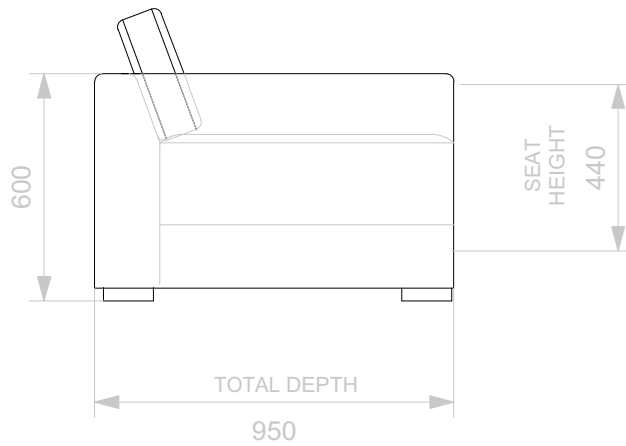

BESPOKE SOFA
LONDON

info@bespokesofalondon.co.uk - www.bespokesofalondon.co.uk

ROMAN ARMCHAIR

	WIDTH (cm)	DEPTH (cm)	HEIGHT (cm)	SEAT HEIGHT (cm)	PLAIN FABRIC (m)	PATTERN (m)	LEATHER (sqm)
ARMCHAIR	90	95	80	44	7	9	11
2 SEATERS	180						
2.5 SEATERS	220						
3 SEATERS	240						

BESPOKE SOFA
LONDON

info@bespokesofalondon.co.uk - www.bespokesofalondon.co.uk

ROMAN SOFA

	WIDTH (cm)	DEPTH (cm)	HEIGHT (cm)	SEAT HEIGHT (cm)	PLAIN FABRIC (m)	PATTERN (m)	LEATHER (sqm)
ARMCHAIR	90						
2 SEATERS	180	95	80	44	16	19	22
2.5 SEATERS	220						
3 SEATERS	240						

BESPOKE SOFA

LONDON

info@bespokesofalondon.co.uk - www.bespokesofalondon.co.uk

ROMAN SOFA

	WIDTH (cm)	DEPTH (cm)	HEIGHT (cm)	SEAT HEIGHT (cm)	PLAIN FABRIC (m)	PATTERN (m)	LEATHER (sqm)
ARMCHAIR	90						
2 SEATERS	180						
2.5 SEATERS	220	95	80	44	18	22	26
3 SEATERS	240						

BESPOKE SOFA

LONDON

info@bespokesofalondon.co.uk - www.bespokesofalondon.co.uk

ROMAN SOFA

	WIDTH (cm)	DEPTH (cm)	HEIGHT (cm)	SEAT HEIGHT (cm)	PLAIN FABRIC (m)	PATTERN (m)	LEATHER (sqm)
ARMCHAIR	90						
2 SEATERS	180						
2.5 SEATERS	220						
3 SEATERS	240	95	80	44	21	26	30