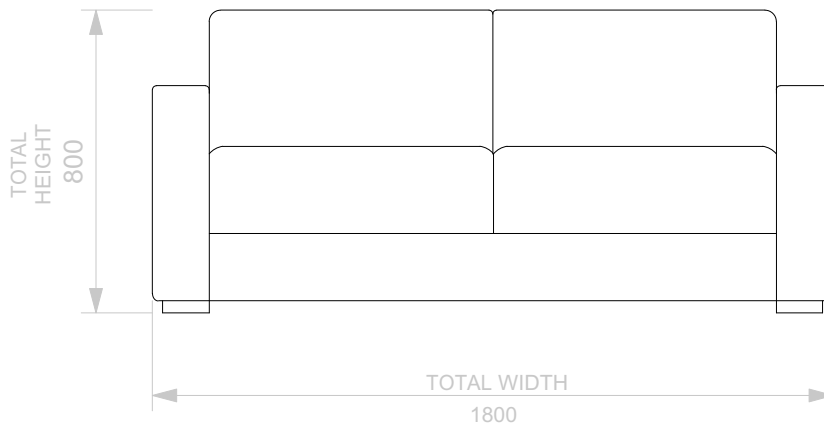

BESPOKE SOFA
LONDON

info@bespokesofalondon.co.uk - www.bespokesofalondon.co.uk

ROMAN ARMCHAIR

	WIDTH (cm)	DEPTH (cm)	HEIGHT (cm)	SEAT HEIGHT (cm)	PLAIN FABRIC (m)	PATTERN (m)	LEATHER (sqm)
ARMCHAIR	90	95	80	44	7	9	11
2 SEATERS	180						
2.5 SEATERS	220						
3 SEATERS	240						

BESPOKE SOFA
LONDON

info@bespokesofalondon.co.uk - www.bespokesofalondon.co.uk

ROMAN SOFA

	WIDTH (cm)	DEPTH (cm)	HEIGHT (cm)	SEAT HEIGHT (cm)	PLAIN FABRIC (m)	PATTERN (m)	LEATHER (sqm)
ARMCHAIR	90						
2 SEATERS	180	95	80	44	16	19	22
2.5 SEATERS	220						
3 SEATERS	240						

BESPOKE SOFA

LONDON

info@bespokesofalondon.co.uk - www.bespokesofalondon.co.uk

ROMAN SOFA

	WIDTH (cm)	DEPTH (cm)	HEIGHT (cm)	SEAT HEIGHT (cm)	PLAIN FABRIC (m)	PATTERN (m)	LEATHER (sqm)
ARMCHAIR	90						
2 SEATERS	180						
2.5 SEATERS	220	95	80	44	18	22	26
3 SEATERS	240						

BESPOKE SOFA

LONDON

info@bespokesofalondon.co.uk - www.bespokesofalondon.co.uk

ROMAN SOFA

	WIDTH (cm)	DEPTH (cm)	HEIGHT (cm)	SEAT HEIGHT (cm)	PLAIN FABRIC (m)	PATTERN (m)	LEATHER (sqm)
ARMCHAIR	90						
2 SEATERS	180						
2.5 SEATERS	220						
3 SEATERS	240	95	80	44	21	26	30