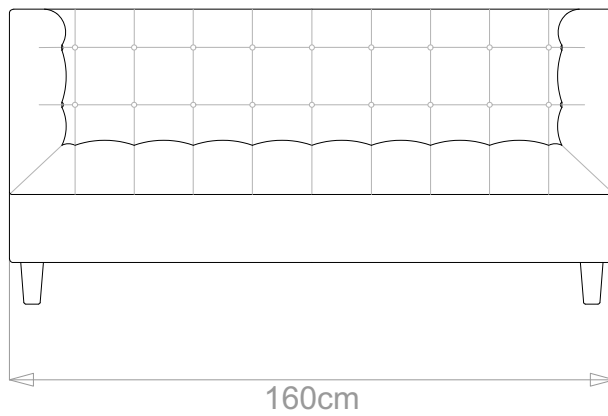

BESPOKE SOFA

LONDON

info@bespokesofalondon.co.uk | www.bespokesofalondon.com

ROMO SOFA

	WIDTH (cm)	DEPTH (cm)	HEIGHT (cm)	SEAT HEIGHT (cm)	PLAIN FABRIC (m)	PATTERN (m)	LEATHER (sqm)
ARMCHAIR	105	85	78	43	6	7.2	8.4
2-SEATER	160				11	13.2	15.4
2.5-SEATER	185				12	14.4	18.2
3-SEATER	215				13	15.6	19.6
3.5-SEATER	240				15	18	26.1

BESPOKE SOFA LONDON

info@bespokesofalondon.co.uk | www.bespokesofalondon.com

ROMO SOFA

	WIDTH (cm)	DEPTH (cm)	HEIGHT (cm)	SEAT HEIGHT (cm)	PLAIN FABRIC (m)	PATTERN (m)	LEATHER (sqm)
ARMCHAIR	105				6	7.2	8.4
2-SEATER	160	85	78	43	11	13.2	15.4
2.5-SEATER	185				12	14.4	18.2
3-SEATER	215				13	15.6	19.6
3.5-SEATER	240				15	18	26.1

BESPOKE SOFA LONDON

info@bespokesofalondon.co.uk | www.bespokesofalondon.com

ROMO SOFA

	WIDTH (cm)	DEPTH (cm)	HEIGHT (cm)	SEAT HEIGHT (cm)	PLAIN FABRIC (m)	PATTERN (m)	LEATHER (sqm)
ARMCHAIR	105				6	7.2	8.4
2-SEATER	160				11	13.2	15.4
2.5-SEATER	185	85	78	43	12	14.4	18.2
3-SEATER	215				13	15.6	19.6
3.5-SEATER	240				15	18	26.1

BESPOKE SOFA

LONDON

info@bespokesofalondon.co.uk | www.bespokesofalondon.com

ROMO SOFA

	WIDTH (cm)	DEPTH (cm)	HEIGHT (cm)	SEAT HEIGHT (cm)	PLAIN FABRIC (m)	PATTERN (m)	LEATHER (sqm)
ARMCHAIR	105				6	7.2	8.4
2-SEATER	160				11	13.2	15.4
2.5-SEATER	185				12	14.4	18.2
3-SEATER	215				13	15.6	19.6
3.5-SEATER	240				85	78	43