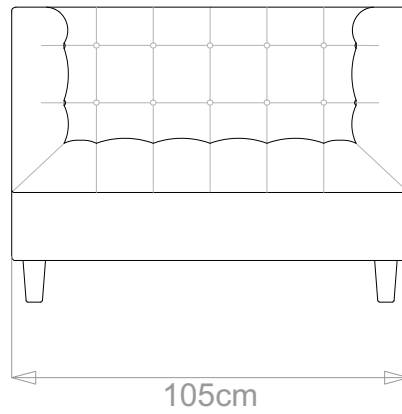

BESPOKE SOFA

LONDON

info@bespokesofalondon.co.uk | www.bespokesofalondon.com

ROMO SOFA

	WIDTH (cm)	DEPTH (cm)	HEIGHT (cm)	SEAT HEIGHT (cm)	PLAIN FABRIC (m)	PATTERN (m)	LEATHER (sqm)
ARMCHAIR	105	85	78	43	6	7.2	8.4
2-SEATER	160				11	13.2	15.4
2.5-SEATER	185				12	14.4	18.2
3-SEATER	215				13	15.6	19.6
3.5-SEATER	240				15	18	26.1

BESPOKE SOFA LONDON

info@bespokesofalondon.co.uk | www.bespokesofalondon.com

ROMO SOFA

	WIDTH (cm)	DEPTH (cm)	HEIGHT (cm)	SEAT HEIGHT (cm)	PLAIN FABRIC (m)	PATTERN (m)	LEATHER (sqm)
ARMCHAIR	105				6	7.2	8.4
2-SEATER	160	85	78	43	11	13.2	15.4
2.5-SEATER	185				12	14.4	18.2
3-SEATER	215				13	15.6	19.6
3.5-SEATER	240				15	18	26.1

BESPOKE SOFA LONDON

info@bespokesofalondon.co.uk | www.bespokesofalondon.com

ROMO SOFA

	WIDTH (cm)	DEPTH (cm)	HEIGHT (cm)	SEAT HEIGHT (cm)	PLAIN FABRIC (m)	PATTERN (m)	LEATHER (sqm)
ARMCHAIR	105				6	7.2	8.4
2-SEATER	160				11	13.2	15.4
2.5-SEATER	185	85	78	43	12	14.4	18.2
3-SEATER	215				13	15.6	19.6
3.5-SEATER	240				15	18	26.1

BESPOKE SOFA

LONDON

info@bespokesofalondon.co.uk | www.bespokesofalondon.com

ROMO SOFA

	WIDTH (cm)	DEPTH (cm)	HEIGHT (cm)	SEAT HEIGHT (cm)	PLAIN FABRIC (m)	PATTERN (m)	LEATHER (sqm)
ARMCHAIR	105				6	7.2	8.4
2-SEATER	160				11	13.2	15.4
2.5-SEATER	185				12	14.4	18.2
3-SEATER	215				13	15.6	19.6
3.5-SEATER	240				85	78	43