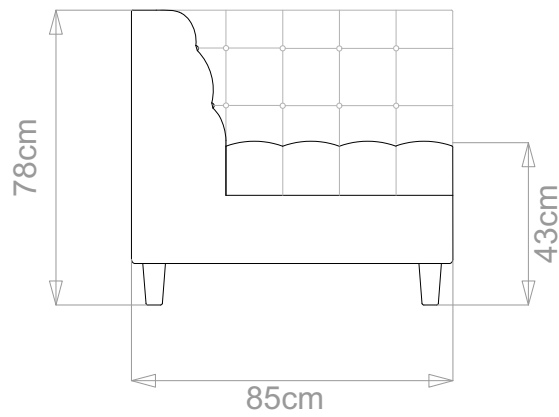

BESPOKE SOFA

LONDON

info@bespokesofalondon.co.uk | www.bespokesofalondon.com

ROMO SOFA

	WIDTH (cm)	DEPTH (cm)	HEIGHT (cm)	SEAT HEIGHT (cm)	PLAIN FABRIC (m)	PATTERN (m)	LEATHER (sqm)
ARMCHAIR	105	85	78	43	6	7.2	8.4
2-SEATER	160				11	13.2	15.4
2.5-SEATER	185				12	14.4	18.2
3-SEATER	215				13	15.6	19.6
3.5-SEATER	240				15	18	26.1

BESPOKE SOFA LONDON

info@bespokesofalondon.co.uk | www.bespokesofalondon.com

ROMO SOFA

	WIDTH (cm)	DEPTH (cm)	HEIGHT (cm)	SEAT HEIGHT (cm)	PLAIN FABRIC (m)	PATTERN (m)	LEATHER (sqm)
ARMCHAIR	105				6	7.2	8.4
2-SEATER	160	85	78	43	11	13.2	15.4
2.5-SEATER	185				12	14.4	18.2
3-SEATER	215				13	15.6	19.6
3.5-SEATER	240				15	18	26.1

BESPOKE SOFA LONDON

info@bespokesofalondon.co.uk | www.bespokesofalondon.com

ROMO SOFA

	WIDTH (cm)	DEPTH (cm)	HEIGHT (cm)	SEAT HEIGHT (cm)	PLAIN FABRIC (m)	PATTERN (m)	LEATHER (sqm)
ARMCHAIR	105				6	7.2	8.4
2-SEATER	160				11	13.2	15.4
2.5-SEATER	185	85	78	43	12	14.4	18.2
3-SEATER	215				13	15.6	19.6
3.5-SEATER	240				15	18	26.1

BESPOKE SOFA

LONDON

info@bespokesofalondon.co.uk | www.bespokesofalondon.com

ROMO SOFA

	WIDTH (cm)	DEPTH (cm)	HEIGHT (cm)	SEAT HEIGHT (cm)	PLAIN FABRIC (m)	PATTERN (m)	LEATHER (sqm)
ARMCHAIR	105				6	7.2	8.4
2-SEATER	160				11	13.2	15.4
2.5-SEATER	185				12	14.4	18.2
3-SEATER	215				13	15.6	19.6
3.5-SEATER	240				85	78	43