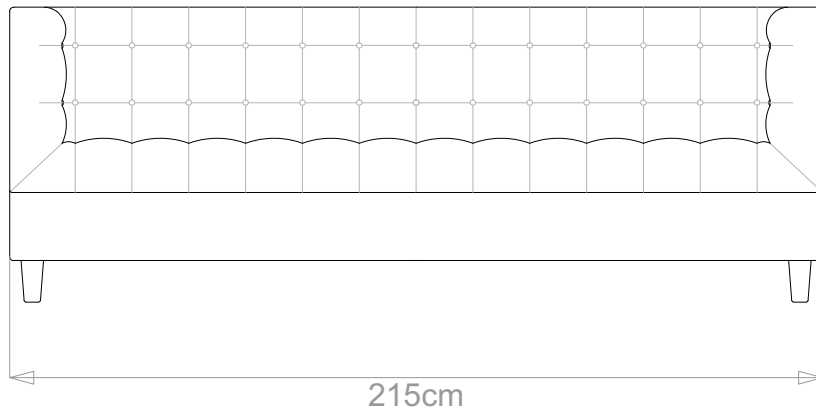

BESPOKE SOFA LONDON

info@bespokesofalondon.co.uk | www.bespokesofalondon.com

ROMO SOFA

	WIDTH (cm)	DEPTH (cm)	HEIGHT (cm)	SEAT HEIGHT (cm)	PLAIN FABRIC (m)	PATTERN (m)	LEATHER (sqm)
ARMCHAIR	105				6	7.2	8.4
2-SEATER	160	85	78	43	11	13.2	15.4
2.5-SEATER	185				12	14.4	18.2
3-SEATER	215				13	15.6	19.6
3.5-SEATER	240				15	18	26.1

BESPOKE SOFA LONDON

info@bespokesofalondon.co.uk | www.bespokesofalondon.com

ROMO SOFA

	WIDTH (cm)	DEPTH (cm)	HEIGHT (cm)	SEAT HEIGHT (cm)	PLAIN FABRIC (m)	PATTERN (m)	LEATHER (sqm)
ARMCHAIR	105				6	7.2	8.4
2-SEATER	160				11	13.2	15.4
2.5-SEATER	185	85	78	43	12	14.4	18.2
3-SEATER	215				13	15.6	19.6
3.5-SEATER	240				15	18	26.1

BESPOKE SOFA

LONDON

info@bespokesofalondon.co.uk | www.bespokesofalondon.com

ROMO SOFA

	WIDTH (cm)	DEPTH (cm)	HEIGHT (cm)	SEAT HEIGHT (cm)	PLAIN FABRIC (m)	PATTERN (m)	LEATHER (sqm)
ARMCHAIR	105	85	78	43	6	7.2	8.4
2-SEATER	160				11	13.2	15.4
2.5-SEATER	185				12	14.4	18.2
3-SEATER	215				13	15.6	19.6
3.5-SEATER	240				15	18	26.1

BESPOKE SOFA

LONDON

info@bespokesofalondon.co.uk | www.bespokesofalondon.com

ROMO SOFA

	WIDTH (cm)	DEPTH (cm)	HEIGHT (cm)	SEAT HEIGHT (cm)	PLAIN FABRIC (m)	PATTERN (m)	LEATHER (sqm)
ARMCHAIR	105				6	7.2	8.4
2-SEATER	160				11	13.2	15.4
2.5-SEATER	185				12	14.4	18.2
3-SEATER	215				13	15.6	19.6
3.5-SEATER	240				85	78	43