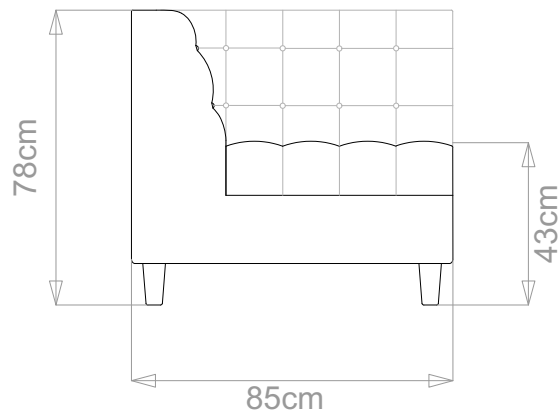

BESPOKE SOFA LONDON

info@bespokesofalondon.co.uk | www.bespokesofalondon.com

ROMO SOFA

	WIDTH (cm)	DEPTH (cm)	HEIGHT (cm)	SEAT HEIGHT (cm)	PLAIN FABRIC (m)	PATTERN (m)	LEATHER (sqm)
ARMCHAIR	105				6	7.2	8.4
2-SEATER	160	85	78	43	11	13.2	15.4
2.5-SEATER	185				12	14.4	18.2
3-SEATER	215				13	15.6	19.6
3.5-SEATER	240				15	18	26.1

BESPOKE SOFA LONDON

info@bespokesofalondon.co.uk | www.bespokesofalondon.com

ROMO SOFA

	WIDTH (cm)	DEPTH (cm)	HEIGHT (cm)	SEAT HEIGHT (cm)	PLAIN FABRIC (m)	PATTERN (m)	LEATHER (sqm)
ARMCHAIR	105				6	7.2	8.4
2-SEATER	160				11	13.2	15.4
2.5-SEATER	185	85	78	43	12	14.4	18.2
3-SEATER	215				13	15.6	19.6
3.5-SEATER	240				15	18	26.1

BESPOKE SOFA

LONDON

info@bespokesofalondon.co.uk | www.bespokesofalondon.com

ROMO SOFA

	WIDTH (cm)	DEPTH (cm)	HEIGHT (cm)	SEAT HEIGHT (cm)	PLAIN FABRIC (m)	PATTERN (m)	LEATHER (sqm)
ARMCHAIR	105	85	78	43	6	7.2	8.4
2-SEATER	160				11	13.2	15.4
2.5-SEATER	185				12	14.4	18.2
3-SEATER	215				13	15.6	19.6
3.5-SEATER	240				15	18	26.1

BESPOKE SOFA

LONDON

info@bespokesofalondon.co.uk | www.bespokesofalondon.com

ROMO SOFA

	WIDTH (cm)	DEPTH (cm)	HEIGHT (cm)	SEAT HEIGHT (cm)	PLAIN FABRIC (m)	PATTERN (m)	LEATHER (sqm)
ARMCHAIR	105				6	7.2	8.4
2-SEATER	160				11	13.2	15.4
2.5-SEATER	185				12	14.4	18.2
3-SEATER	215				13	15.6	19.6
3.5-SEATER	240				85	78	43