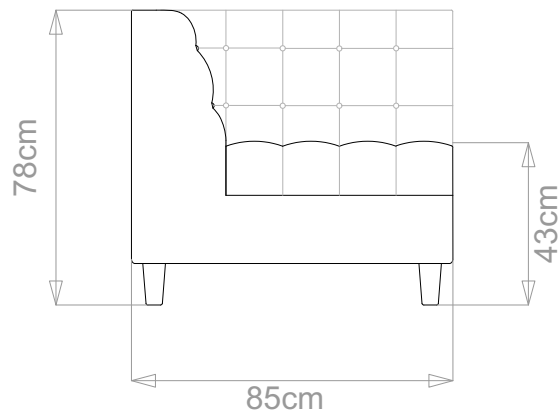

BESPOKE SOFA

LONDON

info@bespokesofalondon.co.uk | www.bespokesofalondon.com

ROMO SOFA

	WIDTH (cm)	DEPTH (cm)	HEIGHT (cm)	SEAT HEIGHT (cm)	PLAIN FABRIC (m)	PATTERN (m)	LEATHER (sqm)
ARMCHAIR	105	85	78	43	6	7.2	8.4
2-SEATER	160				11	13.2	15.4
2.5-SEATER	185				12	14.4	18.2
3-SEATER	215				13	15.6	19.6
3.5-SEATER	240				15	18	26.1

BESPOKE SOFA LONDON

info@bespokesofalondon.co.uk | www.bespokesofalondon.com

ROMO SOFA

	WIDTH (cm)	DEPTH (cm)	HEIGHT (cm)	SEAT HEIGHT (cm)	PLAIN FABRIC (m)	PATTERN (m)	LEATHER (sqm)
ARMCHAIR	105				6	7.2	8.4
2-SEATER	160	85	78	43	11	13.2	15.4
2.5-SEATER	185				12	14.4	18.2
3-SEATER	215				13	15.6	19.6
3.5-SEATER	240				15	18	26.1

BESPOKE SOFA LONDON

info@bespokesofalondon.co.uk | www.bespokesofalondon.com

ROMO SOFA

	WIDTH (cm)	DEPTH (cm)	HEIGHT (cm)	SEAT HEIGHT (cm)	PLAIN FABRIC (m)	PATTERN (m)	LEATHER (sqm)
ARMCHAIR	105				6	7.2	8.4
2-SEATER	160				11	13.2	15.4
2.5-SEATER	185	85	78	43	12	14.4	18.2
3-SEATER	215				13	15.6	19.6
3.5-SEATER	240				15	18	26.1