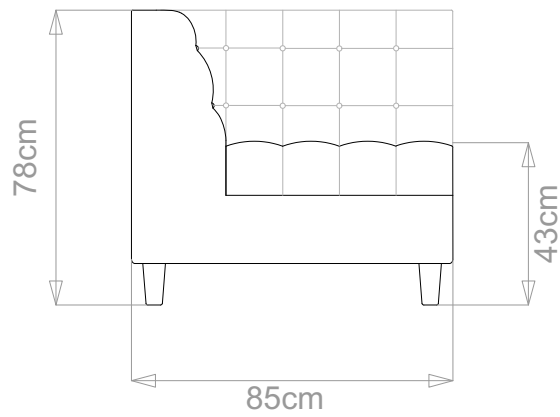

BESPOKE SOFA

LONDON

info@bespokesofalondon.co.uk | www.bespokesofalondon.com

ROMO SOFA

	WIDTH (cm)	DEPTH (cm)	HEIGHT (cm)	SEAT HEIGHT (cm)	PLAIN FABRIC (m)	PATTERN (m)	LEATHER (sqm)
ARMCHAIR	105	85	78	43	6	7.2	8.4
2-SEATER	160				11	13.2	15.4
2.5-SEATER	185				12	14.4	18.2
3-SEATER	215				13	15.6	19.6
3.5-SEATER	240				15	18	26.1

BESPOKE SOFA LONDON

info@bespokesofalondon.co.uk | www.bespokesofalondon.com

ROMO SOFA

	WIDTH (cm)	DEPTH (cm)	HEIGHT (cm)	SEAT HEIGHT (cm)	PLAIN FABRIC (m)	PATTERN (m)	LEATHER (sqm)
ARMCHAIR	105				6	7.2	8.4
2-SEATER	160	85	78	43	11	13.2	15.4
2.5-SEATER	185				12	14.4	18.2
3-SEATER	215				13	15.6	19.6
3.5-SEATER	240				15	18	26.1

BESPOKE SOFA LONDON

info@bespokesofalondon.co.uk | www.bespokesofalondon.com

ROMO SOFA

	WIDTH (cm)	DEPTH (cm)	HEIGHT (cm)	SEAT HEIGHT (cm)	PLAIN FABRIC (m)	PATTERN (m)	LEATHER (sqm)
ARMCHAIR	105				6	7.2	8.4
2-SEATER	160				11	13.2	15.4
2.5-SEATER	185	85	78	43	12	14.4	18.2
3-SEATER	215				13	15.6	19.6
3.5-SEATER	240				15	18	26.1

BESPOKE SOFA

LONDON

info@bespokesofalondon.co.uk | www.bespokesofalondon.com

ROMO SOFA

	WIDTH (cm)	DEPTH (cm)	HEIGHT (cm)	SEAT HEIGHT (cm)	PLAIN FABRIC (m)	PATTERN (m)	LEATHER (sqm)
ARMCHAIR	105				6	7.2	8.4
2-SEATER	160				11	13.2	15.4
2.5-SEATER	185				12	14.4	18.2
3-SEATER	215				13	15.6	19.6
3.5-SEATER	240				85	78	43