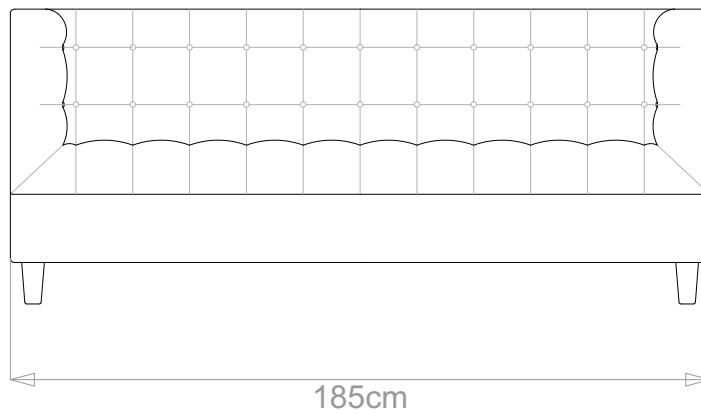

BESPOKE SOFA

LONDON

info@bespokesofalondon.co.uk | www.bespokesofalondon.com

ROMO SOFA

	WIDTH (cm)	DEPTH (cm)	HEIGHT (cm)	SEAT HEIGHT (cm)	PLAIN FABRIC (m)	PATTERN (m)	LEATHER (sqm)
ARMCHAIR	105	85	78	43	6	7.2	8.4
2-SEATER	160				11	13.2	15.4
2.5-SEATER	185				12	14.4	18.2
3-SEATER	215				13	15.6	19.6
3.5-SEATER	240				15	18	26.1

BESPOKE SOFA LONDON

info@bespokesofalondon.co.uk | www.bespokesofalondon.com

ROMO SOFA

	WIDTH (cm)	DEPTH (cm)	HEIGHT (cm)	SEAT HEIGHT (cm)	PLAIN FABRIC (m)	PATTERN (m)	LEATHER (sqm)
ARMCHAIR	105				6	7.2	8.4
2-SEATER	160	85	78	43	11	13.2	15.4
2.5-SEATER	185				12	14.4	18.2
3-SEATER	215				13	15.6	19.6
3.5-SEATER	240				15	18	26.1

BESPOKE SOFA LONDON

info@bespokesofalondon.co.uk | www.bespokesofalondon.com

ROMO SOFA

	WIDTH (cm)	DEPTH (cm)	HEIGHT (cm)	SEAT HEIGHT (cm)	PLAIN FABRIC (m)	PATTERN (m)	LEATHER (sqm)
ARMCHAIR	105				6	7.2	8.4
2-SEATER	160				11	13.2	15.4
2.5-SEATER	185	85	78	43	12	14.4	18.2
3-SEATER	215				13	15.6	19.6
3.5-SEATER	240				15	18	26.1