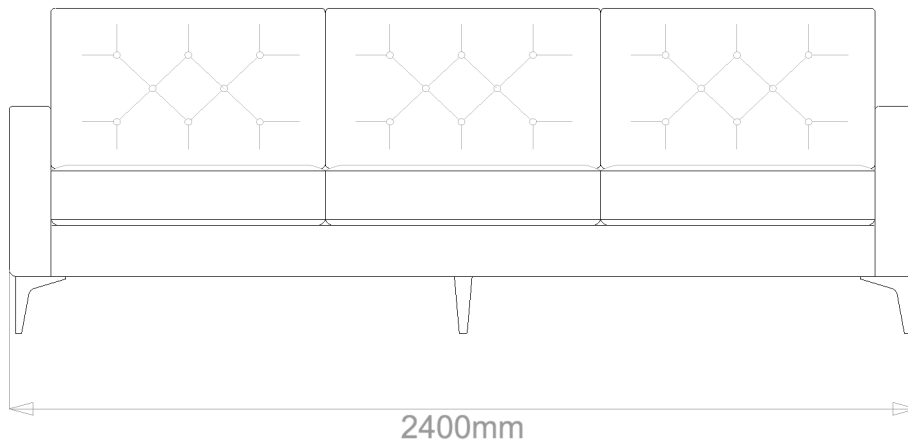

## SAGE SOFA

	WIDTH (cm)	DEPTH (cm)	HEIGHT (cm)	SEAT HEIGHT (cm)	PLAIN FABRIC (m)	PATTERN (m)	LEATHER (sqm)
ARMCHAIR	90				6	7.2	11
<b>2-SEATER</b>	<b>160</b>	<b>95</b>	<b>86</b>	<b>43</b>	<b>11</b>	<b>13.2</b>	<b>15.4</b>
2.5-SEATER	190				13	15.6	18.2
3-SEATER	220				15	18	21
3.5-SEATER	240				16	19.2	22.4

BESPOKE SOFA  
LONDON

info@bespokesofalondon.co.uk | www.bespokesofalondon.com

SAGE SOFA

	WIDTH (cm)	DEPTH (cm)	HEIGHT (cm)	SEAT HEIGHT (cm)	PLAIN FABRIC (m)	PATTERN (m)	LEATHER (sqm)
ARMCHAIR	90				6	7.2	11
2-SEATER	160				11	13.2	15.4
<b>2.5-SEATER</b>	<b>190</b>	<b>95</b>	<b>86</b>	<b>43</b>	<b>13</b>	<b>15.6</b>	<b>18.2</b>
3-SEATER	220				15	18	21
3.5-SEATER	240				16	19.2	22.4

## SAGE SOFA

	WIDTH (cm)	DEPTH (cm)	HEIGHT (cm)	SEAT HEIGHT (cm)	PLAIN FABRIC (m)	PATTERN (m)	LEATHER (sqm)
ARMCHAIR	90	95	86	43	6	7.2	11
2-SEATER	160				11	13.2	15.4
2.5-SEATER	190				13	15.6	18.2
<b>3-SEATER</b>	<b>220</b>				<b>15</b>	<b>18</b>	<b>21</b>
3.5-SEATER	240				16	19.2	22.4

## SAGE SOFA

	WIDTH (cm)	DEPTH (cm)	HEIGHT (cm)	SEAT HEIGHT (cm)	PLAIN FABRIC (m)	PATTERN (m)	LEATHER (sqm)
ARMCHAIR	90				6	7.2	11
2-SEATER	160				11	13.2	15.4
2.5-SEATER	190				13	15.6	18.2
3-SEATER	220				15	18	21
3.5-SEATER	240				95	86	43