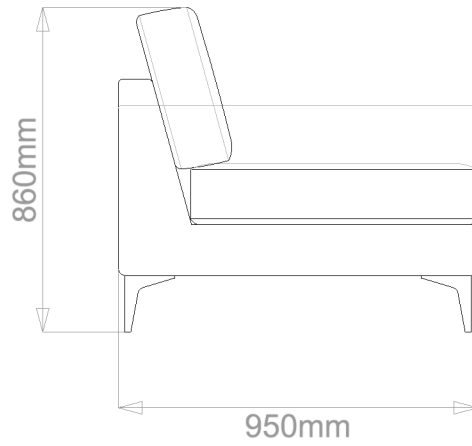

## SAGE ARMCHAIR

	WIDTH (cm)	DEPTH (cm)	HEIGHT (cm)	SEAT HEIGHT (cm)	PLAIN FABRIC (m)	PATTERN (m)	LEATHER (sqm)
ARMCHAIR	90	95	86	43	6	7.2	11
2-SEATER	160				11	13.2	15.4
2.5-SEATER	190				13	15.6	18.2
3-SEATER	220				15	18	21
3.5-SEATER	240				16	19.2	22.4

## SAGE SOFA

	WIDTH (cm)	DEPTH (cm)	HEIGHT (cm)	SEAT HEIGHT (cm)	PLAIN FABRIC (m)	PATTERN (m)	LEATHER (sqm)
ARMCHAIR	90				6	7.2	11
<b>2-SEATER</b>	<b>160</b>	<b>95</b>	<b>86</b>	<b>43</b>	<b>11</b>	<b>13.2</b>	<b>15.4</b>
2.5-SEATER	190				13	15.6	18.2
3-SEATER	220				15	18	21
3.5-SEATER	240				16	19.2	22.4

BESPOKE SOFA  
LONDON

info@bespokesofalondon.co.uk | www.bespokesofalondon.com

SAGE SOFA

	WIDTH (cm)	DEPTH (cm)	HEIGHT (cm)	SEAT HEIGHT (cm)	PLAIN FABRIC (m)	PATTERN (m)	LEATHER (sqm)
ARMCHAIR	90				6	7.2	11
2-SEATER	160				11	13.2	15.4
<b>2.5-SEATER</b>	<b>190</b>	<b>95</b>	<b>86</b>	<b>43</b>	<b>13</b>	<b>15.6</b>	<b>18.2</b>
3-SEATER	220				15	18	21
3.5-SEATER	240				16	19.2	22.4

## SAGE SOFA

	WIDTH (cm)	DEPTH (cm)	HEIGHT (cm)	SEAT HEIGHT (cm)	PLAIN FABRIC (m)	PATTERN (m)	LEATHER (sqm)
ARMCHAIR	90				6	7.2	11
2-SEATER	160				11	13.2	15.4
2.5-SEATER	190				13	15.6	18.2
3-SEATER	220				15	18	21
3.5-SEATER	240				95	86	43