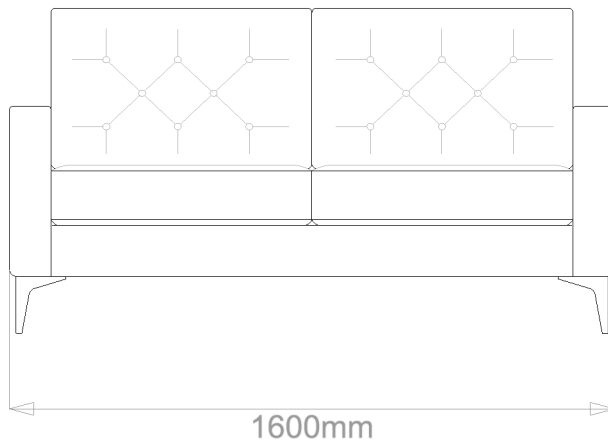

## SAGE ARMCHAIR

	WIDTH (cm)	DEPTH (cm)	HEIGHT (cm)	SEAT HEIGHT (cm)	PLAIN FABRIC (m)	PATTERN (m)	LEATHER (sqm)
ARMCHAIR	90	95	86	43	6	7.2	11
2-SEATER	160				11	13.2	15.4
2.5-SEATER	190				13	15.6	18.2
3-SEATER	220				15	18	21
3.5-SEATER	240				16	19.2	22.4

## SAGE SOFA

	WIDTH (cm)	DEPTH (cm)	HEIGHT (cm)	SEAT HEIGHT (cm)	PLAIN FABRIC (m)	PATTERN (m)	LEATHER (sqm)
ARMCHAIR	90				6	7.2	11
<b>2-SEATER</b>	<b>160</b>	<b>95</b>	<b>86</b>	<b>43</b>	<b>11</b>	<b>13.2</b>	<b>15.4</b>
2.5-SEATER	190				13	15.6	18.2
3-SEATER	220				15	18	21
3.5-SEATER	240				16	19.2	22.4

BESPOKE SOFA  
LONDON

info@bespokesofalondon.co.uk | www.bespokesofalondon.com

SAGE SOFA

	WIDTH (cm)	DEPTH (cm)	HEIGHT (cm)	SEAT HEIGHT (cm)	PLAIN FABRIC (m)	PATTERN (m)	LEATHER (sqm)
ARMCHAIR	90				6	7.2	11
2-SEATER	160				11	13.2	15.4
<b>2.5-SEATER</b>	<b>190</b>	<b>95</b>	<b>86</b>	<b>43</b>	<b>13</b>	<b>15.6</b>	<b>18.2</b>
3-SEATER	220				15	18	21
3.5-SEATER	240				16	19.2	22.4

## SAGE SOFA

	WIDTH (cm)	DEPTH (cm)	HEIGHT (cm)	SEAT HEIGHT (cm)	PLAIN FABRIC (m)	PATTERN (m)	LEATHER (sqm)
ARMCHAIR	90				6	7.2	11
2-SEATER	160				11	13.2	15.4
2.5-SEATER	190				13	15.6	18.2
3-SEATER	220				15	18	21
3.5-SEATER	240				95	86	43