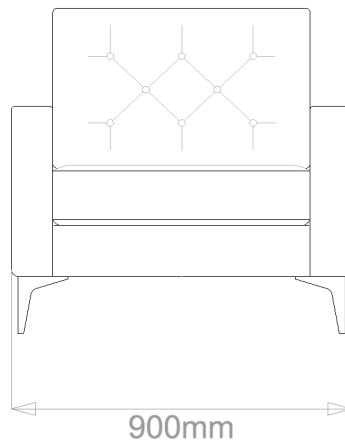

## SAGE ARMCHAIR

	WIDTH (cm)	DEPTH (cm)	HEIGHT (cm)	SEAT HEIGHT (cm)	PLAIN FABRIC (m)	PATTERN (m)	LEATHER (sqm)
ARMCHAIR	90	95	86	43	6	7.2	11
2-SEATER	160				11	13.2	15.4
2.5-SEATER	190				13	15.6	18.2
3-SEATER	220				15	18	21
3.5-SEATER	240				16	19.2	22.4

## SAGE SOFA

	WIDTH (cm)	DEPTH (cm)	HEIGHT (cm)	SEAT HEIGHT (cm)	PLAIN FABRIC (m)	PATTERN (m)	LEATHER (sqm)
ARMCHAIR	90				6	7.2	11
<b>2-SEATER</b>	<b>160</b>	<b>95</b>	<b>86</b>	<b>43</b>	<b>11</b>	<b>13.2</b>	<b>15.4</b>
2.5-SEATER	190				13	15.6	18.2
3-SEATER	220				15	18	21
3.5-SEATER	240				16	19.2	22.4

## SAGE SOFA

	WIDTH (cm)	DEPTH (cm)	HEIGHT (cm)	SEAT HEIGHT (cm)	PLAIN FABRIC (m)	PATTERN (m)	LEATHER (sqm)
ARMCHAIR	90	95	86	43	6	7.2	11
2-SEATER	160				11	13.2	15.4
2.5-SEATER	190				13	15.6	18.2
<b>3-SEATER</b>	<b>220</b>				<b>15</b>	<b>18</b>	<b>21</b>
3.5-SEATER	240				16	19.2	22.4

## SAGE SOFA

	WIDTH (cm)	DEPTH (cm)	HEIGHT (cm)	SEAT HEIGHT (cm)	PLAIN FABRIC (m)	PATTERN (m)	LEATHER (sqm)
ARMCHAIR	90				6	7.2	11
2-SEATER	160				11	13.2	15.4
2.5-SEATER	190				13	15.6	18.2
3-SEATER	220				15	18	21
3.5-SEATER	240				95	86	43