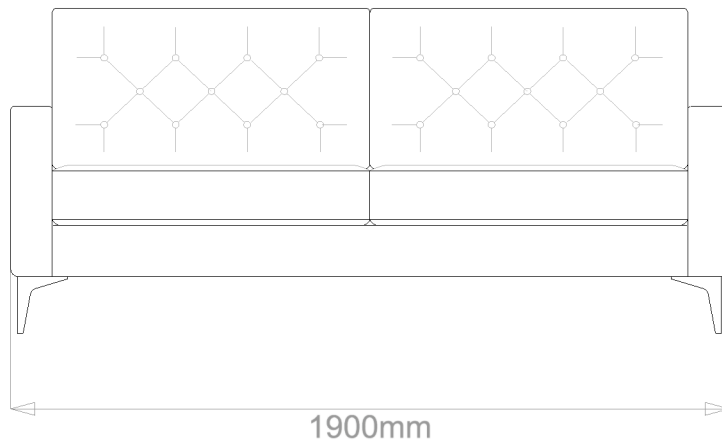

## SAGE ARMCHAIR

	WIDTH (cm)	DEPTH (cm)	HEIGHT (cm)	SEAT HEIGHT (cm)	PLAIN FABRIC (m)	PATTERN (m)	LEATHER (sqm)
ARMCHAIR	90	95	86	43	6	7.2	11
2-SEATER	160				11	13.2	15.4
2.5-SEATER	190				13	15.6	18.2
3-SEATER	220				15	18	21
3.5-SEATER	240				16	19.2	22.4

## SAGE SOFA

	WIDTH (cm)	DEPTH (cm)	HEIGHT (cm)	SEAT HEIGHT (cm)	PLAIN FABRIC (m)	PATTERN (m)	LEATHER (sqm)
ARMCHAIR	90				6	7.2	11
<b>2-SEATER</b>	<b>160</b>	<b>95</b>	<b>86</b>	<b>43</b>	<b>11</b>	<b>13.2</b>	<b>15.4</b>
2.5-SEATER	190				13	15.6	18.2
3-SEATER	220				15	18	21
3.5-SEATER	240				16	19.2	22.4

BESPOKE SOFA  
LONDON

info@bespokesofalondon.co.uk | www.bespokesofalondon.com

SAGE SOFA

	WIDTH (cm)	DEPTH (cm)	HEIGHT (cm)	SEAT HEIGHT (cm)	PLAIN FABRIC (m)	PATTERN (m)	LEATHER (sqm)
ARMCHAIR	90				6	7.2	11
2-SEATER	160				11	13.2	15.4
<b>2.5-SEATER</b>	<b>190</b>	<b>95</b>	<b>86</b>	<b>43</b>	<b>13</b>	<b>15.6</b>	<b>18.2</b>
3-SEATER	220				15	18	21
3.5-SEATER	240				16	19.2	22.4

## SAGE SOFA

	WIDTH (cm)	DEPTH (cm)	HEIGHT (cm)	SEAT HEIGHT (cm)	PLAIN FABRIC (m)	PATTERN (m)	LEATHER (sqm)
ARMCHAIR	90				6	7.2	11
2-SEATER	160				11	13.2	15.4
2.5-SEATER	190				13	15.6	18.2
3-SEATER	220				15	18	21
3.5-SEATER	240				95	86	43