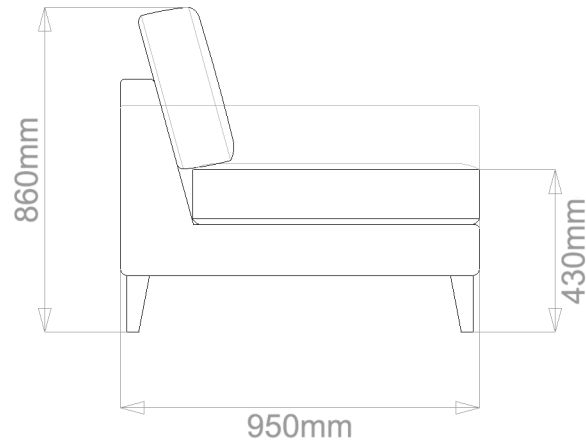

## SAGE SOFA

	WIDTH (cm)	DEPTH (cm)	HEIGHT (cm)	SEAT HEIGHT (cm)	PLAIN FABRIC (m)	PATTERN (m)	LEATHER (sqm)
ARMCHAIR	90				6	7.2	11
<b>2-SEATER</b>	<b>160</b>	<b>95</b>	<b>86</b>	<b>43</b>	<b>11</b>	<b>13.2</b>	<b>15.4</b>
2.5-SEATER	190				13	15.6	18.2
3-SEATER	220				15	18	21
3.5-SEATER	240				16	19.2	22.4

BESPOKE SOFA  
LONDON

info@bespokesofalondon.co.uk | www.bespokesofalondon.com

SAGE SOFA

	WIDTH (cm)	DEPTH (cm)	HEIGHT (cm)	SEAT HEIGHT (cm)	PLAIN FABRIC (m)	PATTERN (m)	LEATHER (sqm)
ARMCHAIR	90				6	7.2	11
2-SEATER	160				11	13.2	15.4
<b>2.5-SEATER</b>	<b>190</b>	<b>95</b>	<b>86</b>	<b>43</b>	<b>13</b>	<b>15.6</b>	<b>18.2</b>
3-SEATER	220				15	18	21
3.5-SEATER	240				16	19.2	22.4

## SAGE SOFA

	WIDTH (cm)	DEPTH (cm)	HEIGHT (cm)	SEAT HEIGHT (cm)	PLAIN FABRIC (m)	PATTERN (m)	LEATHER (sqm)
ARMCHAIR	90	95	86	43	6	7.2	11
2-SEATER	160				11	13.2	15.4
2.5-SEATER	190				13	15.6	18.2
<b>3-SEATER</b>	<b>220</b>				<b>15</b>	<b>18</b>	<b>21</b>
3.5-SEATER	240				16	19.2	22.4

## SAGE SOFA

	WIDTH (cm)	DEPTH (cm)	HEIGHT (cm)	SEAT HEIGHT (cm)	PLAIN FABRIC (m)	PATTERN (m)	LEATHER (sqm)
ARMCHAIR	90				6	7.2	11
2-SEATER	160				11	13.2	15.4
2.5-SEATER	190				13	15.6	18.2
3-SEATER	220				15	18	21
3.5-SEATER	240				95	86	43