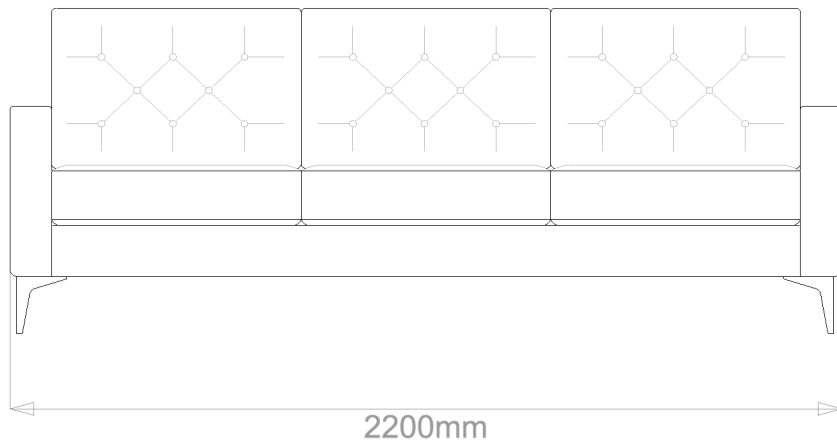

## SAGE SOFA

	WIDTH (cm)	DEPTH (cm)	HEIGHT (cm)	SEAT HEIGHT (cm)	PLAIN FABRIC (m)	PATTERN (m)	LEATHER (sqm)
ARMCHAIR	90				6	7.2	11
<b>2-SEATER</b>	<b>160</b>	<b>95</b>	<b>86</b>	<b>43</b>	<b>11</b>	<b>13.2</b>	<b>15.4</b>
2.5-SEATER	190				13	15.6	18.2
3-SEATER	220				15	18	21
3.5-SEATER	240				16	19.2	22.4

BESPOKE SOFA  
LONDON

info@bespokesofalondon.co.uk | www.bespokesofalondon.com

SAGE SOFA

	WIDTH (cm)	DEPTH (cm)	HEIGHT (cm)	SEAT HEIGHT (cm)	PLAIN FABRIC (m)	PATTERN (m)	LEATHER (sqm)
ARMCHAIR	90				6	7.2	11
2-SEATER	160				11	13.2	15.4
<b>2.5-SEATER</b>	<b>190</b>	<b>95</b>	<b>86</b>	<b>43</b>	<b>13</b>	<b>15.6</b>	<b>18.2</b>
3-SEATER	220				15	18	21
3.5-SEATER	240				16	19.2	22.4

## SAGE SOFA

	WIDTH (cm)	DEPTH (cm)	HEIGHT (cm)	SEAT HEIGHT (cm)	PLAIN FABRIC (m)	PATTERN (m)	LEATHER (sqm)
ARMCHAIR	90	95	86	43	6	7.2	11
2-SEATER	160				11	13.2	15.4
2.5-SEATER	190				13	15.6	18.2
<b>3-SEATER</b>	<b>220</b>				<b>15</b>	<b>18</b>	<b>21</b>
3.5-SEATER	240				16	19.2	22.4

## SAGE SOFA

	WIDTH (cm)	DEPTH (cm)	HEIGHT (cm)	SEAT HEIGHT (cm)	PLAIN FABRIC (m)	PATTERN (m)	LEATHER (sqm)
ARMCHAIR	90				6	7.2	11
2-SEATER	160				11	13.2	15.4
2.5-SEATER	190				13	15.6	18.2
3-SEATER	220				15	18	21
3.5-SEATER	240				95	86	43