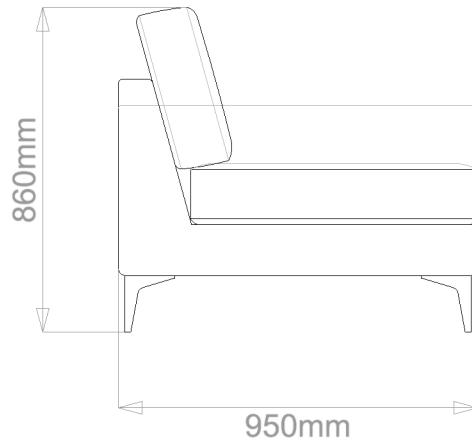

## SAGE ARMCHAIR

	WIDTH (cm)	DEPTH (cm)	HEIGHT (cm)	SEAT HEIGHT (cm)	PLAIN FABRIC (m)	PATTERN (m)	LEATHER (sqm)
ARMCHAIR	90	95	86	43	6	7.2	11
2-SEATER	160				11	13.2	15.4
2.5-SEATER	190				13	15.6	18.2
3-SEATER	220				15	18	21
3.5-SEATER	240				16	19.2	22.4

## SAGE SOFA

	WIDTH (cm)	DEPTH (cm)	HEIGHT (cm)	SEAT HEIGHT (cm)	PLAIN FABRIC (m)	PATTERN (m)	LEATHER (sqm)
ARMCHAIR	90				6	7.2	11
<b>2-SEATER</b>	<b>160</b>	<b>95</b>	<b>86</b>	<b>43</b>	<b>11</b>	<b>13.2</b>	<b>15.4</b>
2.5-SEATER	190				13	15.6	18.2
3-SEATER	220				15	18	21
3.5-SEATER	240				16	19.2	22.4

BESPOKE SOFA  
LONDON

info@bespokesofalondon.co.uk | www.bespokesofalondon.com

SAGE SOFA

	WIDTH (cm)	DEPTH (cm)	HEIGHT (cm)	SEAT HEIGHT (cm)	PLAIN FABRIC (m)	PATTERN (m)	LEATHER (sqm)
ARMCHAIR	90				6	7.2	11
2-SEATER	160				11	13.2	15.4
<b>2.5-SEATER</b>	<b>190</b>	<b>95</b>	<b>86</b>	<b>43</b>	<b>13</b>	<b>15.6</b>	<b>18.2</b>
3-SEATER	220				15	18	21
3.5-SEATER	240				16	19.2	22.4

## SAGE SOFA

	WIDTH (cm)	DEPTH (cm)	HEIGHT (cm)	SEAT HEIGHT (cm)	PLAIN FABRIC (m)	PATTERN (m)	LEATHER (sqm)
ARMCHAIR	90				6	7.2	11
2-SEATER	160				11	13.2	15.4
2.5-SEATER	190				13	15.6	18.2
3-SEATER	220				15	18	21
3.5-SEATER	240				95	86	43