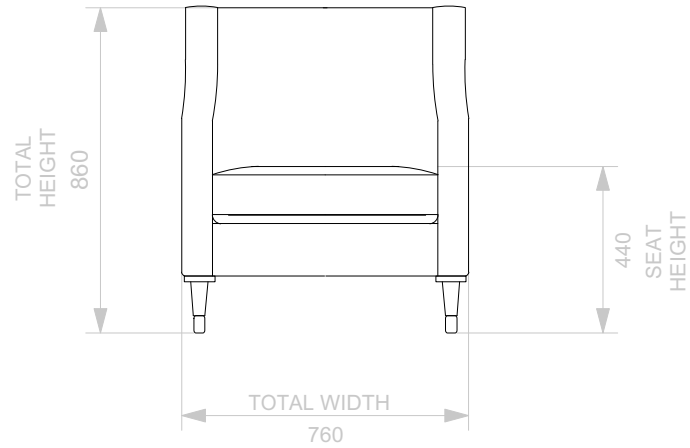

BESPOKE SOFA
LONDON

info@bespokesofalondon.co.uk - www.bespokesofalondon.co.uk

SOPHIE ARMCHAIR

	WIDTH (cm)	DEPTH (cm)	HEIGHT (cm)	SEAT HEIGHT (cm)	PLAIN FABRIC (m)	PATTERN (m)	LEATHER (sqm)
ARMCHAIR	76	86	86	44	5	9	11
2 SEATERS	180						
2.5 SEATERS	220						
3 SEATERS	240						

BESPOKE SOFA
LONDON

info@bespokesofalondon.co.uk - www.bespokesofalondon.co.uk

SOPHIE SOFA

	WIDTH (cm)	DEPTH (cm)	HEIGHT (cm)	SEAT HEIGHT (cm)	PLAIN FABRIC (m)	PATTERN (m)	LEATHER (sqm)
ARMCHAIR	90						
2 SEATERS	180						
2.5 SEATERS	220						
3 SEATERS	240	90	86	44	22	26	30

BESPOKE SOFA
LONDON

info@bespokesofalondon.co.uk - www.bespokesofalondon.co.uk

SOPHIE SOFA

	WIDTH (cm)	DEPTH (cm)	HEIGHT (cm)	SEAT HEIGHT (cm)	PLAIN FABRIC (m)	PATTERN (m)	LEATHER (sqm)
ARMCHAIR	90						
2 SEATERS	180	90	86	44	14	17	20
2.5 SEATERS	220						
3 SEATERS	240						