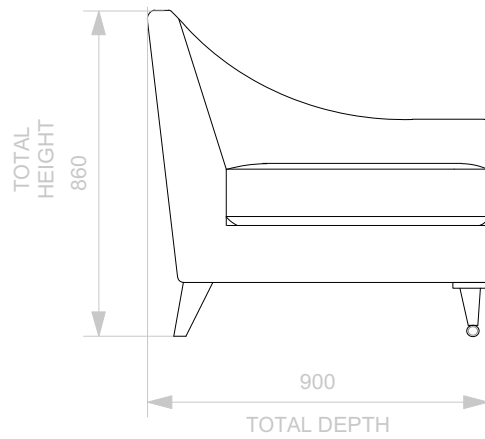

BESPOKE SOFA
LONDON

info@bespokesofalondon.co.uk - www.bespokesofalondon.co.uk

SOPHIE SOFA

	WIDTH (cm)	DEPTH (cm)	HEIGHT (cm)	SEAT HEIGHT (cm)	PLAIN FABRIC (m)	PATTERN (m)	LEATHER (sqm)
ARMCHAIR	90						
2 SEATERS	180	90	86	44	14	17	20
2.5 SEATERS	220						
3 SEATERS	240						

BESPOKE SOFA
LONDON

info@bespokesofalondon.co.uk - www.bespokesofalondon.co.uk

SOPHIE SOFA

	WIDTH (cm)	DEPTH (cm)	HEIGHT (cm)	SEAT HEIGHT (cm)	PLAIN FABRIC (m)	PATTERN (m)	LEATHER (sqm)
ARMCHAIR	90						
2 SEATERS	180						
2.5 SEATERS	220						
3 SEATERS	240	90	86	44	22	26	30

BESPOKE SOFA
LONDON

info@bespokesofalondon.co.uk - www.bespokesofalondon.co.uk

SOPHIE SOFA

	WIDTH (cm)	DEPTH (cm)	HEIGHT (cm)	SEAT HEIGHT (cm)	PLAIN FABRIC (m)	PATTERN (m)	LEATHER (sqm)
ARMCHAIR	90						
2 SEATERS	180						
2.5 SEATERS	220	90	86	44	18	20	24
3 SEATERS	240						