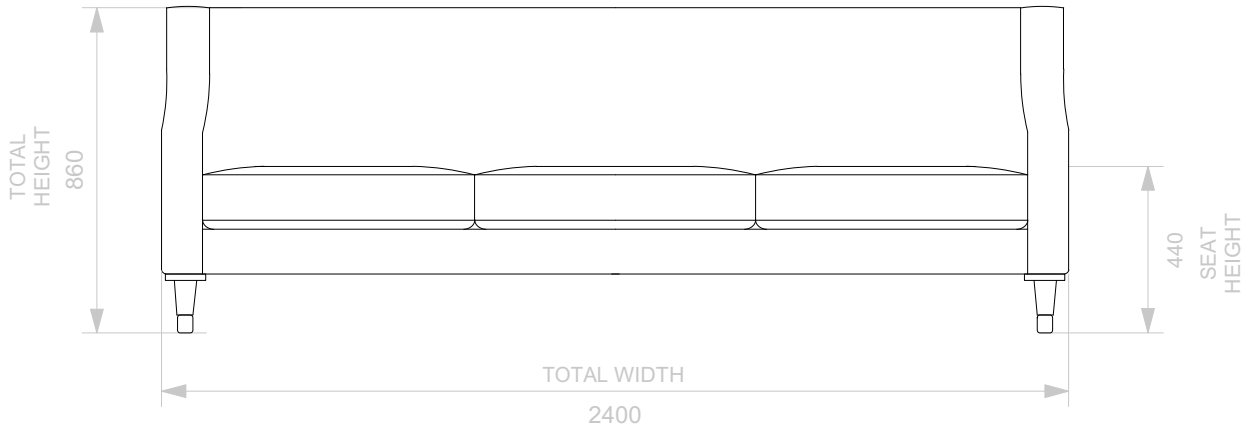

BESPOKE SOFA
LONDON

info@bespokesofalondon.co.uk - www.bespokesofalondon.co.uk

SOPHIE ARMCHAIR

	WIDTH (cm)	DEPTH (cm)	HEIGHT (cm)	SEAT HEIGHT (cm)	PLAIN FABRIC (m)	PATTERN (m)	LEATHER (sqm)
ARMCHAIR	76	86	86	44	5	9	11
2 SEATERS	180						
2.5 SEATERS	220						
3 SEATERS	240						

BESPOKE SOFA
LONDON

info@bespokesofalondon.co.uk - www.bespokesofalondon.co.uk

SOPHIE SOFA

	WIDTH (cm)	DEPTH (cm)	HEIGHT (cm)	SEAT HEIGHT (cm)	PLAIN FABRIC (m)	PATTERN (m)	LEATHER (sqm)
ARMCHAIR	90						
2 SEATERS	180						
2.5 SEATERS	220						
3 SEATERS	240	90	86	44	22	26	30

BESPOKE SOFA
LONDON

info@bespokesofalondon.co.uk - www.bespokesofalondon.co.uk

SOPHIE SOFA

	WIDTH (cm)	DEPTH (cm)	HEIGHT (cm)	SEAT HEIGHT (cm)	PLAIN FABRIC (m)	PATTERN (m)	LEATHER (sqm)
ARMCHAIR	90						
2 SEATERS	180	90	86	44	14	17	20
2.5 SEATERS	220						
3 SEATERS	240						