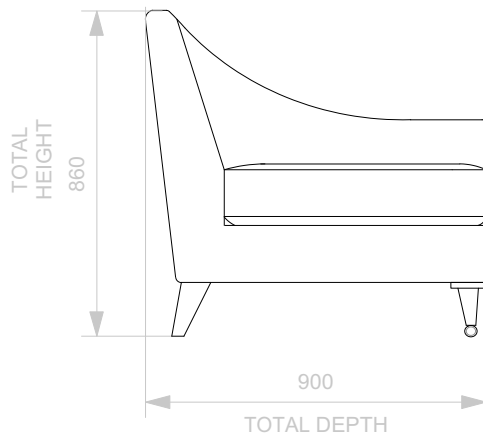

BESPOKE SOFA
LONDON

info@bespokesofalondon.co.uk - www.bespokesofalondon.co.uk

SOPHIE ARMCHAIR

	WIDTH (cm)	DEPTH (cm)	HEIGHT (cm)	SEAT HEIGHT (cm)	PLAIN FABRIC (m)	PATTERN (m)	LEATHER (sqm)
ARMCHAIR	76	86	86	44	5	9	11
2 SEATERS	180						
2.5 SEATERS	220						
3 SEATERS	240						

BESPOKE SOFA
LONDON

info@bespokesofalondon.co.uk - www.bespokesofalondon.co.uk

SOPHIE SOFA

	WIDTH (cm)	DEPTH (cm)	HEIGHT (cm)	SEAT HEIGHT (cm)	PLAIN FABRIC (m)	PATTERN (m)	LEATHER (sqm)
ARMCHAIR	90						
2 SEATERS	180						
2.5 SEATERS	220						
3 SEATERS	240	90	86	44	22	26	30

BESPOKE SOFA
LONDON

info@bespokesofalondon.co.uk - www.bespokesofalondon.co.uk

SOPHIE SOFA

	WIDTH (cm)	DEPTH (cm)	HEIGHT (cm)	SEAT HEIGHT (cm)	PLAIN FABRIC (m)	PATTERN (m)	LEATHER (sqm)
ARMCHAIR	90						
2 SEATERS	180	90	86	44	14	17	20
2.5 SEATERS	220						
3 SEATERS	240						