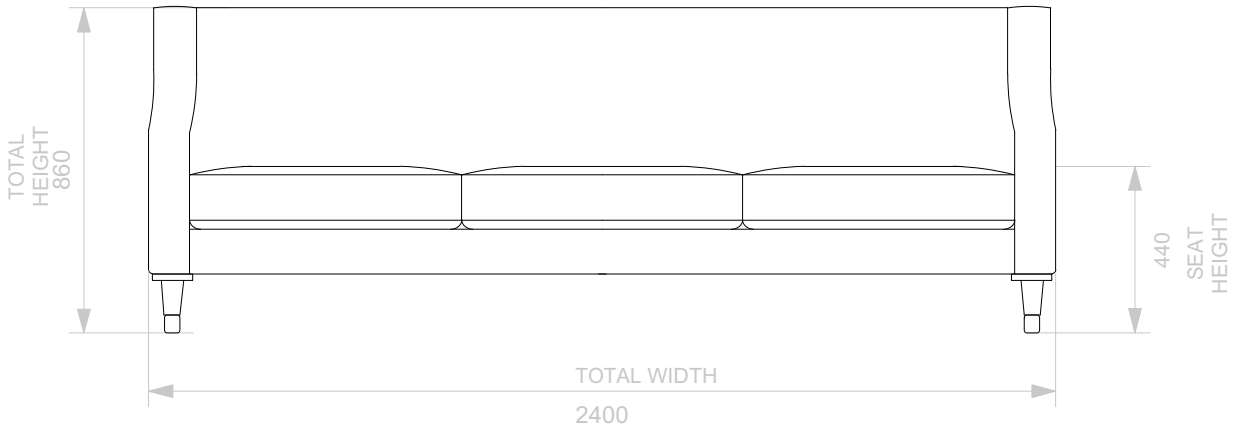

BESPOKE SOFA
LONDON

info@bespokesofalondon.co.uk - www.bespokesofalondon.co.uk

SOPHIE SOFA

	WIDTH (cm)	DEPTH (cm)	HEIGHT (cm)	SEAT HEIGHT (cm)	PLAIN FABRIC (m)	PATTERN (m)	LEATHER (sqm)
ARMCHAIR	90						
2 SEATERS	180	90	86	44	14	17	20
2.5 SEATERS	220						
3 SEATERS	240						

BESPOKE SOFA
LONDON

info@bespokesofalondon.co.uk - www.bespokesofalondon.co.uk

SOPHIE SOFA

	WIDTH (cm)	DEPTH (cm)	HEIGHT (cm)	SEAT HEIGHT (cm)	PLAIN FABRIC (m)	PATTERN (m)	LEATHER (sqm)
ARMCHAIR	90						
2 SEATERS	180						
2.5 SEATERS	220						
3 SEATERS	240	90	86	44	22	26	30

BESPOKE SOFA
LONDON

info@bespokesofalondon.co.uk - www.bespokesofalondon.co.uk

SOPHIE SOFA

	WIDTH (cm)	DEPTH (cm)	HEIGHT (cm)	SEAT HEIGHT (cm)	PLAIN FABRIC (m)	PATTERN (m)	LEATHER (sqm)
ARMCHAIR	90						
2 SEATERS	180						
2.5 SEATERS	220	90	86	44	18	20	24
3 SEATERS	240						