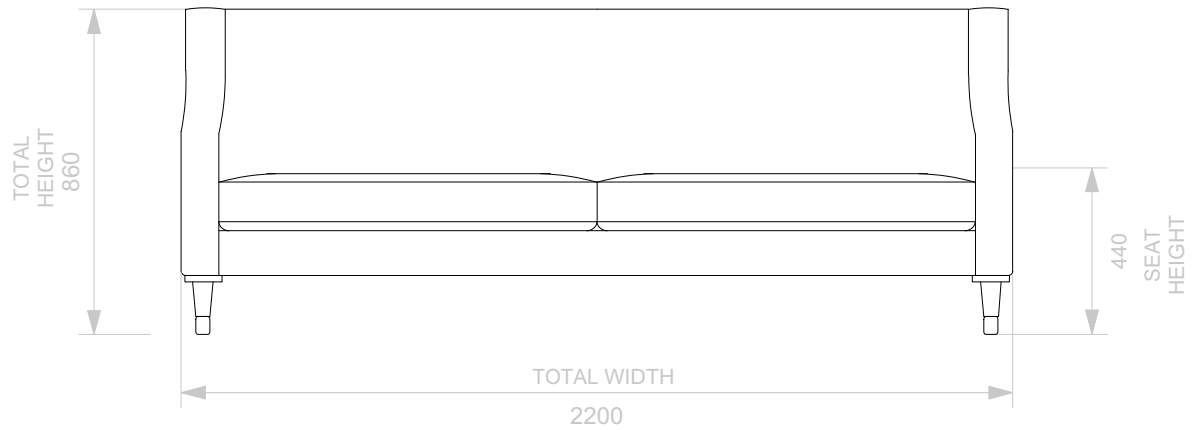

BESPOKE SOFA
LONDON

info@bespokesofalondon.co.uk - www.bespokesofalondon.co.uk

SOPHIE SOFA

	WIDTH (cm)	DEPTH (cm)	HEIGHT (cm)	SEAT HEIGHT (cm)	PLAIN FABRIC (m)	PATTERN (m)	LEATHER (sqm)
ARMCHAIR	90						
2 SEATERS	180	90	86	44	14	17	20
2.5 SEATERS	220						
3 SEATERS	240						

BESPOKE SOFA
LONDON

info@bespokesofalondon.co.uk - www.bespokesofalondon.co.uk

SOPHIE SOFA

	WIDTH (cm)	DEPTH (cm)	HEIGHT (cm)	SEAT HEIGHT (cm)	PLAIN FABRIC (m)	PATTERN (m)	LEATHER (sqm)
ARMCHAIR	90						
2 SEATERS	180						
2.5 SEATERS	220						
3 SEATERS	240	90	86	44	22	26	30

BESPOKE SOFA
LONDON

info@bespokesofalondon.co.uk - www.bespokesofalondon.co.uk

SOPHIE SOFA

	WIDTH (cm)	DEPTH (cm)	HEIGHT (cm)	SEAT HEIGHT (cm)	PLAIN FABRIC (m)	PATTERN (m)	LEATHER (sqm)
ARMCHAIR	90						
2 SEATERS	180						
2.5 SEATERS	220	90	86	44	18	20	24
3 SEATERS	240						