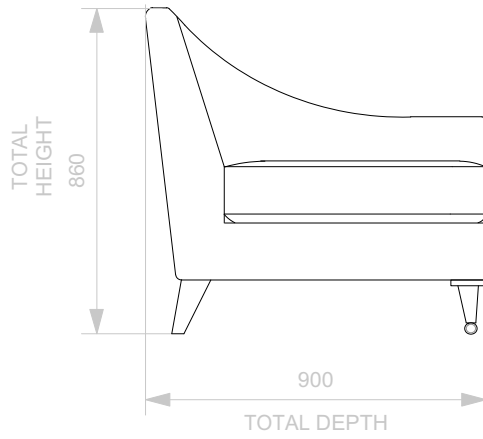

BESPOKE SOFA
LONDON

info@bespokesofalondon.co.uk - www.bespokesofalondon.co.uk

SOPHIE SOFA

	WIDTH (cm)	DEPTH (cm)	HEIGHT (cm)	SEAT HEIGHT (cm)	PLAIN FABRIC (m)	PATTERN (m)	LEATHER (sqm)
ARMCHAIR	90						
2 SEATERS	180	90	86	44	14	17	20
2.5 SEATERS	220						
3 SEATERS	240						

BESPOKE SOFA
LONDON

info@bespokesofalondon.co.uk - www.bespokesofalondon.co.uk

SOPHIE SOFA

	WIDTH (cm)	DEPTH (cm)	HEIGHT (cm)	SEAT HEIGHT (cm)	PLAIN FABRIC (m)	PATTERN (m)	LEATHER (sqm)
ARMCHAIR	90						
2 SEATERS	180						
2.5 SEATERS	220						
3 SEATERS	240	90	86	44	22	26	30

BESPOKE SOFA
LONDON

info@bespokesofalondon.co.uk - www.bespokesofalondon.co.uk

SOPHIE SOFA

	WIDTH (cm)	DEPTH (cm)	HEIGHT (cm)	SEAT HEIGHT (cm)	PLAIN FABRIC (m)	PATTERN (m)	LEATHER (sqm)
ARMCHAIR	90						
2 SEATERS	180						
2.5 SEATERS	220	90	86	44	18	20	24
3 SEATERS	240						