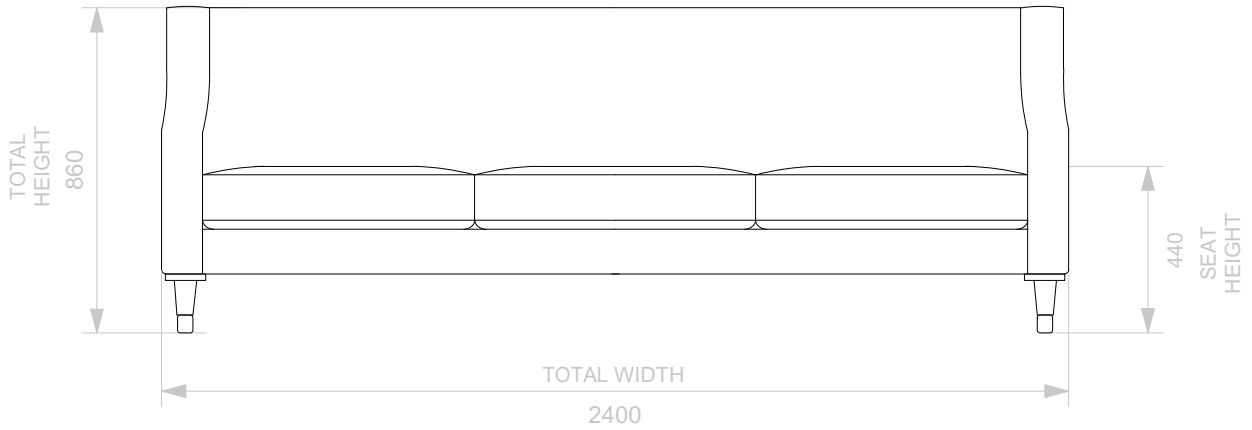

BESPOKE SOFA
LONDON

info@bespokesofalondon.co.uk - www.bespokesofalondon.co.uk

SOPHIE SOFA

	WIDTH (cm)	DEPTH (cm)	HEIGHT (cm)	SEAT HEIGHT (cm)	PLAIN FABRIC (m)	PATTERN (m)	LEATHER (sqm)
ARMCHAIR	90						
2 SEATERS	180						
2.5 SEATERS	220						
3 SEATERS	240	90	86	44	22	26	30

BESPOKE SOFA
LONDON

info@bespokesofalondon.co.uk - www.bespokesofalondon.co.uk

SOPHIE SOFA

	WIDTH (cm)	DEPTH (cm)	HEIGHT (cm)	SEAT HEIGHT (cm)	PLAIN FABRIC (m)	PATTERN (m)	LEATHER (sqm)
ARMCHAIR	90						
2 SEATERS	180	90	86	44	14	17	20
2.5 SEATERS	220						
3 SEATERS	240						

BESPOKE SOFA
LONDON

info@bespokesofalondon.co.uk - www.bespokesofalondon.co.uk

SOPHIE SOFA

	WIDTH (cm)	DEPTH (cm)	HEIGHT (cm)	SEAT HEIGHT (cm)	PLAIN FABRIC (m)	PATTERN (m)	LEATHER (sqm)
ARMCHAIR	90						
2 SEATERS	180						
2.5 SEATERS	220	90	86	44	18	20	24
3 SEATERS	240						