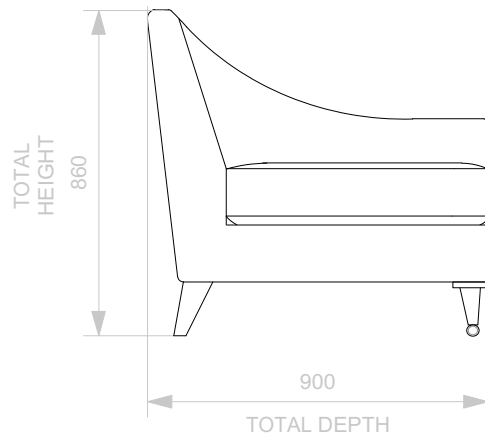

BESPOKE SOFA
LONDON

info@bespokesofalondon.co.uk - www.bespokesofalondon.co.uk

SOPHIE SOFA

	WIDTH (cm)	DEPTH (cm)	HEIGHT (cm)	SEAT HEIGHT (cm)	PLAIN FABRIC (m)	PATTERN (m)	LEATHER (sqm)
ARMCHAIR	90						
2 SEATERS	180						
2.5 SEATERS	220						
3 SEATERS	240	90	86	44	22	26	30

BESPOKE SOFA
LONDON

info@bespokesofalondon.co.uk - www.bespokesofalondon.co.uk

SOPHIE SOFA

	WIDTH (cm)	DEPTH (cm)	HEIGHT (cm)	SEAT HEIGHT (cm)	PLAIN FABRIC (m)	PATTERN (m)	LEATHER (sqm)
ARMCHAIR	90						
2 SEATERS	180	90	86	44	14	17	20
2.5 SEATERS	220						
3 SEATERS	240						

BESPOKE SOFA
LONDON

info@bespokesofalondon.co.uk - www.bespokesofalondon.co.uk

SOPHIE SOFA

	WIDTH (cm)	DEPTH (cm)	HEIGHT (cm)	SEAT HEIGHT (cm)	PLAIN FABRIC (m)	PATTERN (m)	LEATHER (sqm)
ARMCHAIR	90						
2 SEATERS	180						
2.5 SEATERS	220	90	86	44	18	20	24
3 SEATERS	240						