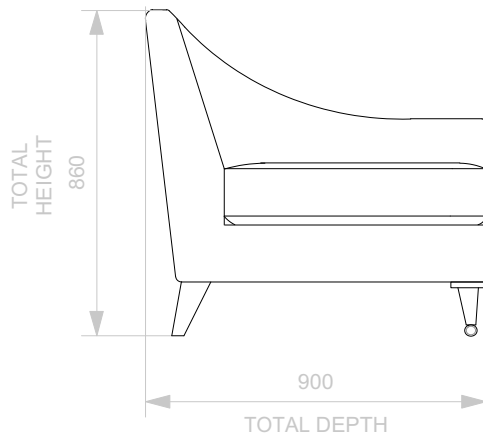

BESPOKE SOFA
LONDON

info@bespokesofalondon.co.uk - www.bespokesofalondon.co.uk

SOPHIE ARMCHAIR

	WIDTH (cm)	DEPTH (cm)	HEIGHT (cm)	SEAT HEIGHT (cm)	PLAIN FABRIC (m)	PATTERN (m)	LEATHER (sqm)
ARMCHAIR	76	86	86	44	5	9	11
2 SEATERS	180						
2.5 SEATERS	220						
3 SEATERS	240						

BESPOKE SOFA
LONDON

info@bespokesofalondon.co.uk - www.bespokesofalondon.co.uk

SOPHIE SOFA

	WIDTH (cm)	DEPTH (cm)	HEIGHT (cm)	SEAT HEIGHT (cm)	PLAIN FABRIC (m)	PATTERN (m)	LEATHER (sqm)
ARMCHAIR	90						
2 SEATERS	180						
2.5 SEATERS	220						
3 SEATERS	240	90	86	44	22	26	30

BESPOKE SOFA
LONDON

info@bespokesofalondon.co.uk - www.bespokesofalondon.co.uk

SOPHIE SOFA

	WIDTH (cm)	DEPTH (cm)	HEIGHT (cm)	SEAT HEIGHT (cm)	PLAIN FABRIC (m)	PATTERN (m)	LEATHER (sqm)
ARMCHAIR	90						
2 SEATERS	180	90	86	44	14	17	20
2.5 SEATERS	220						
3 SEATERS	240						

BESPOKE SOFA
LONDON

info@bespokesofalondon.co.uk - www.bespokesofalondon.co.uk

SOPHIE SOFA

	WIDTH (cm)	DEPTH (cm)	HEIGHT (cm)	SEAT HEIGHT (cm)	PLAIN FABRIC (m)	PATTERN (m)	LEATHER (sqm)
ARMCHAIR	90						
2 SEATERS	180						
2.5 SEATERS	220	90	86	44	18	20	24
3 SEATERS	240						