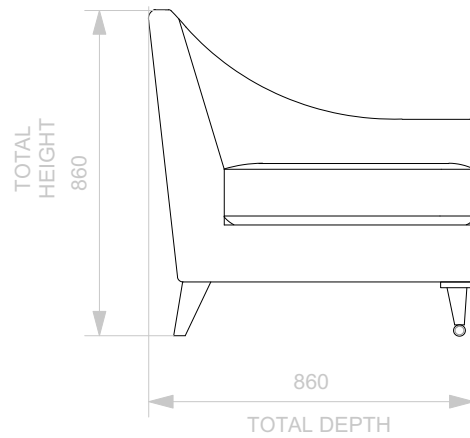

BESPOKE SOFA
LONDON

info@bespokesofalondon.co.uk - www.bespokesofalondon.co.uk

SOPHIE ARMCHAIR

	WIDTH (cm)	DEPTH (cm)	HEIGHT (cm)	SEAT HEIGHT (cm)	PLAIN FABRIC (m)	PATTERN (m)	LEATHER (sqm)
ARMCHAIR	76	86	86	44	5	9	11
2 SEATERS	180						
2.5 SEATERS	220						
3 SEATERS	240						

BESPOKE SOFA
LONDON

info@bespokesofalondon.co.uk - www.bespokesofalondon.co.uk

SOPHIE SOFA

	WIDTH (cm)	DEPTH (cm)	HEIGHT (cm)	SEAT HEIGHT (cm)	PLAIN FABRIC (m)	PATTERN (m)	LEATHER (sqm)
ARMCHAIR	90						
2 SEATERS	180						
2.5 SEATERS	220						
3 SEATERS	240	90	86	44	22	26	30

BESPOKE SOFA
LONDON

info@bespokesofalondon.co.uk - www.bespokesofalondon.co.uk

SOPHIE SOFA

	WIDTH (cm)	DEPTH (cm)	HEIGHT (cm)	SEAT HEIGHT (cm)	PLAIN FABRIC (m)	PATTERN (m)	LEATHER (sqm)
ARMCHAIR	90						
2 SEATERS	180	90	86	44	14	17	20
2.5 SEATERS	220						
3 SEATERS	240						

BESPOKE SOFA
LONDON

info@bespokesofalondon.co.uk - www.bespokesofalondon.co.uk

SOPHIE SOFA

	WIDTH (cm)	DEPTH (cm)	HEIGHT (cm)	SEAT HEIGHT (cm)	PLAIN FABRIC (m)	PATTERN (m)	LEATHER (sqm)
ARMCHAIR	90						
2 SEATERS	180						
2.5 SEATERS	220	90	86	44	18	20	24
3 SEATERS	240						