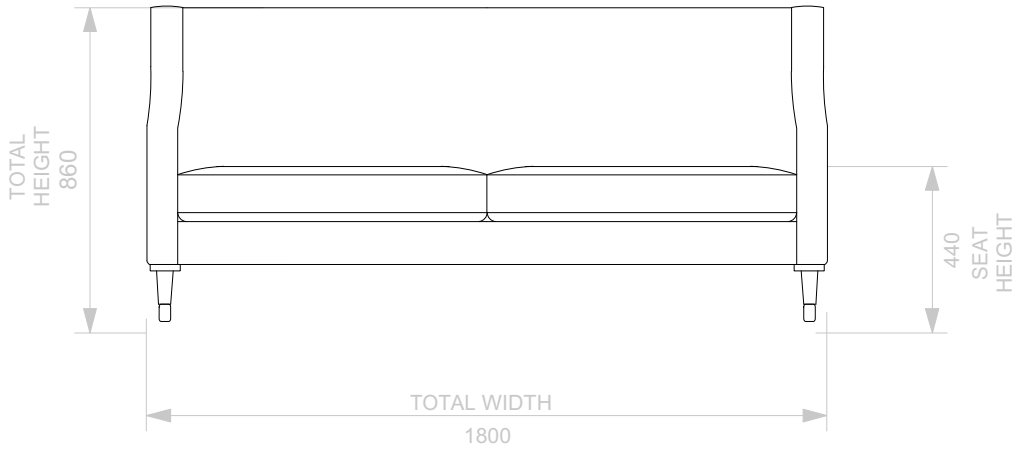

BESPOKE SOFA
LONDON

info@bespokesofalondon.co.uk - www.bespokesofalondon.co.uk

SOPHIE ARMCHAIR

	WIDTH (cm)	DEPTH (cm)	HEIGHT (cm)	SEAT HEIGHT (cm)	PLAIN FABRIC (m)	PATTERN (m)	LEATHER (sqm)
ARMCHAIR	76	86	86	44	5	9	11
2 SEATERS	180						
2.5 SEATERS	220						
3 SEATERS	240						

BESPOKE SOFA
LONDON

info@bespokesofalondon.co.uk - www.bespokesofalondon.co.uk

SOPHIE SOFA

	WIDTH (cm)	DEPTH (cm)	HEIGHT (cm)	SEAT HEIGHT (cm)	PLAIN FABRIC (m)	PATTERN (m)	LEATHER (sqm)
ARMCHAIR	90						
2 SEATERS	180						
2.5 SEATERS	220						
3 SEATERS	240	90	86	44	22	26	30

BESPOKE SOFA
LONDON

info@bespokesofalondon.co.uk - www.bespokesofalondon.co.uk

SOPHIE SOFA

	WIDTH (cm)	DEPTH (cm)	HEIGHT (cm)	SEAT HEIGHT (cm)	PLAIN FABRIC (m)	PATTERN (m)	LEATHER (sqm)
ARMCHAIR	90						
2 SEATERS	180	90	86	44	14	17	20
2.5 SEATERS	220						
3 SEATERS	240						