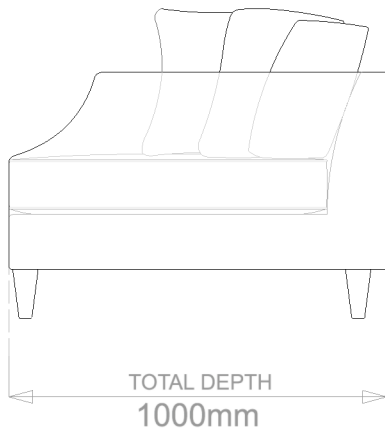

## UNA SOFA

	WIDTH (cm)	DEPTH (cm)	HEIGHT (cm)	SEAT HEIGHT (cm)	PLAIN FABRIC (m)	PATTERN (m)	LEATHER (sqm)
2.5-SEATER	220	100	65	42	16	19	23
3-SEATER	250				18	21	25
4-SEATER	280				20	23	27

## UNA SOFA

	WIDTH (cm)	DEPTH (cm)	HEIGHT (cm)	SEAT HEIGHT (cm)	PLAIN FABRIC (m)	PATTERN (m)	LEATHER (sqm)
2.5-SEATER	220				16	19	23
<b>3-SEATER</b>	<b>250</b>	<b>100</b>	<b>65</b>	<b>42</b>	<b>18</b>	<b>21</b>	<b>25</b>
4-SEATER	280				20	23	27

## UNA SOFA

	WIDTH (cm)	DEPTH (cm)	HEIGHT (cm)	SEAT HEIGHT (cm)	PLAIN FABRIC (m)	PATTERN (m)	LEATHER (sqm)
2.5-SEATER	220				16	19	23
3-SEATER	250				18	21	25
4-SEATER	280	100	65	42	20	23	27