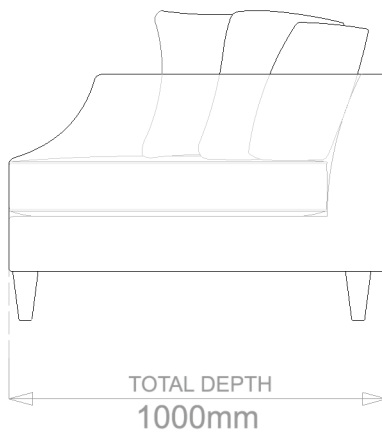

## UNA SOFA

	WIDTH (cm)	DEPTH (cm)	HEIGHT (cm)	SEAT HEIGHT (cm)	PLAIN FABRIC (m)	PATTERN (m)	LEATHER (sqm)
2.5-SEATER	220	100	65	42	16	19	23
3-SEATER	250				18	21	25
4-SEATER	280				20	23	27

## UNA SOFA

	WIDTH (cm)	DEPTH (cm)	HEIGHT (cm)	SEAT HEIGHT (cm)	PLAIN FABRIC (m)	PATTERN (m)	LEATHER (sqm)
2.5-SEATER	220				16	19	23
<b>3-SEATER</b>	<b>250</b>	<b>100</b>	<b>65</b>	<b>42</b>	<b>18</b>	<b>21</b>	<b>25</b>
4-SEATER	280				20	23	27

## UNA SOFA

	WIDTH (cm)	DEPTH (cm)	HEIGHT (cm)	SEAT HEIGHT (cm)	PLAIN FABRIC (m)	PATTERN (m)	LEATHER (sqm)
2.5-SEATER	220				16	19	23
3-SEATER	250				18	21	25
4-SEATER	280	100	65	42	20	23	27