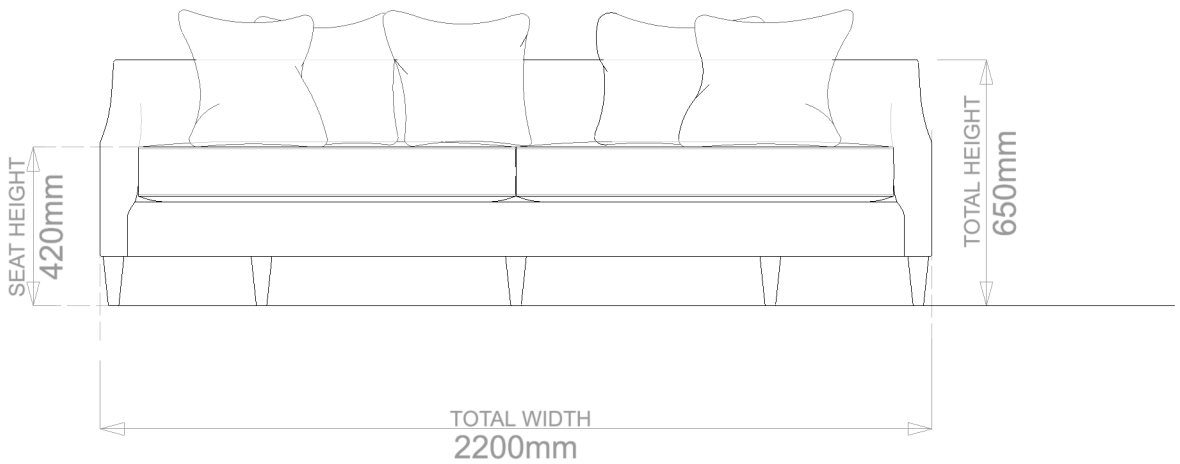

## UNA SOFA

	WIDTH (cm)	DEPTH (cm)	HEIGHT (cm)	SEAT HEIGHT (cm)	PLAIN FABRIC (m)	PATTERN (m)	LEATHER (sqm)
2.5-SEATER	220	100	65	42	16	19	23
3-SEATER	250				18	21	25
4-SEATER	280				20	23	27

## UNA SOFA

	WIDTH (cm)	DEPTH (cm)	HEIGHT (cm)	SEAT HEIGHT (cm)	PLAIN FABRIC (m)	PATTERN (m)	LEATHER (sqm)
2.5-SEATER	220				16	19	23
<b>3-SEATER</b>	<b>250</b>	<b>100</b>	<b>65</b>	<b>42</b>	<b>18</b>	<b>21</b>	<b>25</b>
4-SEATER	280				20	23	27

## UNA SOFA

	WIDTH (cm)	DEPTH (cm)	HEIGHT (cm)	SEAT HEIGHT (cm)	PLAIN FABRIC (m)	PATTERN (m)	LEATHER (sqm)
2.5-SEATER	220				16	19	23
3-SEATER	250				18	21	25
4-SEATER	280	100	65	42	20	23	27