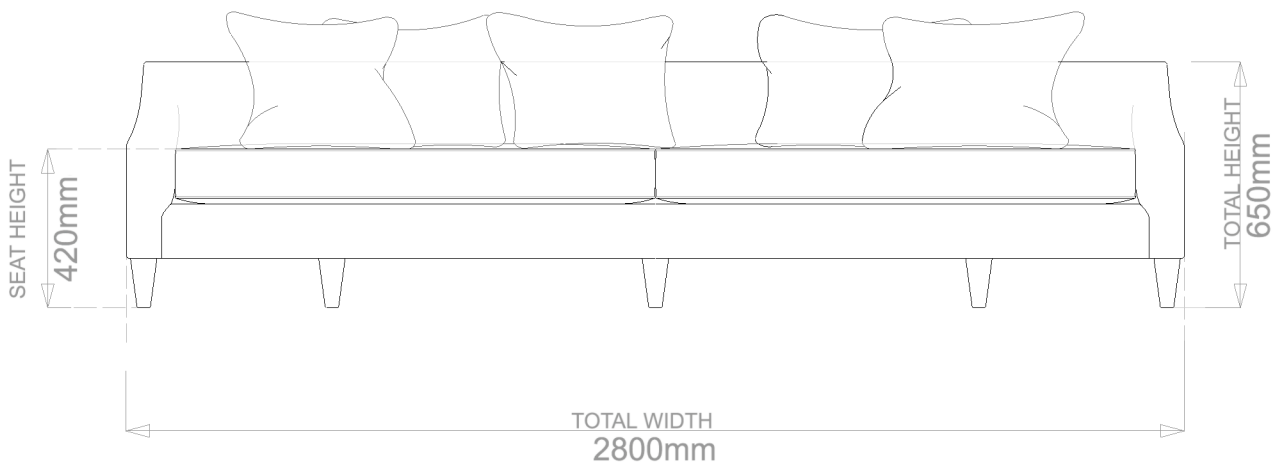

## UNA SOFA

	WIDTH (cm)	DEPTH (cm)	HEIGHT (cm)	SEAT HEIGHT (cm)	PLAIN FABRIC (m)	PATTERN (m)	LEATHER (sqm)
2.5-SEATER	220	100	65	42	16	19	23
3-SEATER	250				18	21	25
4-SEATER	280				20	23	27

## UNA SOFA

	WIDTH (cm)	DEPTH (cm)	HEIGHT (cm)	SEAT HEIGHT (cm)	PLAIN FABRIC (m)	PATTERN (m)	LEATHER (sqm)
2.5-SEATER	220				16	19	23
<b>3-SEATER</b>	<b>250</b>	<b>100</b>	<b>65</b>	<b>42</b>	<b>18</b>	<b>21</b>	<b>25</b>
4-SEATER	280				20	23	27

## UNA SOFA

	WIDTH (cm)	DEPTH (cm)	HEIGHT (cm)	SEAT HEIGHT (cm)	PLAIN FABRIC (m)	PATTERN (m)	LEATHER (sqm)
2.5-SEATER	220				16	19	23
3-SEATER	250				18	21	25
4-SEATER	280	100	65	42	20	23	27