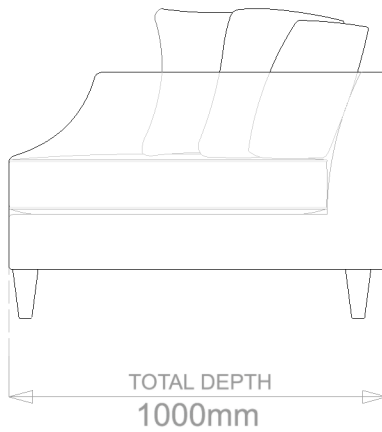

## UNA SOFA

	WIDTH (cm)	DEPTH (cm)	HEIGHT (cm)	SEAT HEIGHT (cm)	PLAIN FABRIC (m)	PATTERN (m)	LEATHER (sqm)
2.5-SEATER	220	100	65	42	16	19	23
3-SEATER	250				18	21	25
4-SEATER	280				20	23	27

## UNA SOFA

	WIDTH (cm)	DEPTH (cm)	HEIGHT (cm)	SEAT HEIGHT (cm)	PLAIN FABRIC (m)	PATTERN (m)	LEATHER (sqm)
2.5-SEATER	220				16	19	23
<b>3-SEATER</b>	<b>250</b>	<b>100</b>	<b>65</b>	<b>42</b>	<b>18</b>	<b>21</b>	<b>25</b>
4-SEATER	280				20	23	27

## UNA SOFA

	WIDTH (cm)	DEPTH (cm)	HEIGHT (cm)	SEAT HEIGHT (cm)	PLAIN FABRIC (m)	PATTERN (m)	LEATHER (sqm)
2.5-SEATER	220				16	19	23
3-SEATER	250				18	21	25
4-SEATER	280	100	65	42	20	23	27