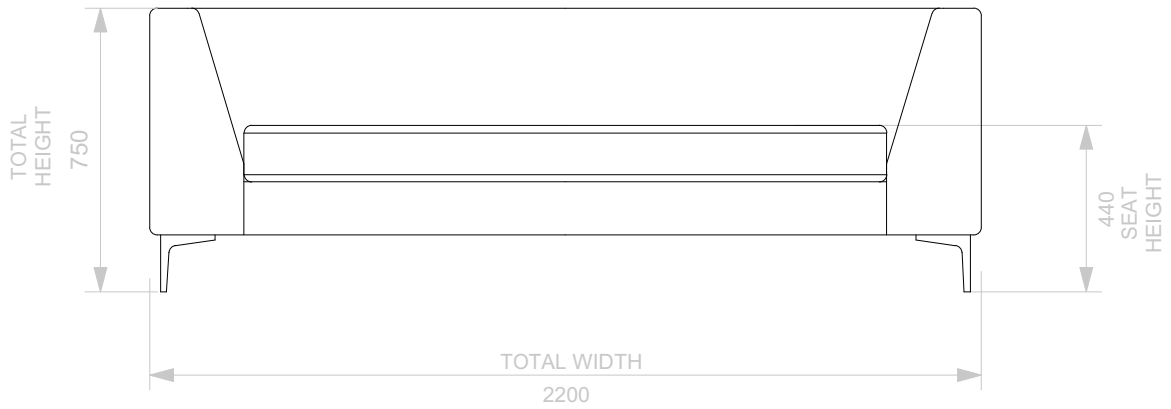

BESPOKE SOFA
LONDON

info@bespokesofalondon.co.uk - www.bespokesofalondon.co.uk

VICTORIA ARMCHAIR

	WIDTH (cm)	DEPTH (cm)	HEIGHT (cm)	SEAT HEIGHT (cm)	PLAIN FABRIC (m)	PATTERN (m)	LEATHER (sqm)
ARMCHAIR	90	95	75	44	7	9	11
2 SEATERS	180						
2.5 SEATERS	220						
3 SEATERS	240						

BESPOKE SOFA
LONDON

info@bespokesofalondon.co.uk - www.bespokesofalondon.co.uk

VICTORIA SOFA

	WIDTH (cm)	DEPTH (cm)	HEIGHT (cm)	SEAT HEIGHT (cm)	PLAIN FABRIC (m)	PATTERN (m)	LEATHER (sqm)
ARMCHAIR	90						
2 SEATERS	180	95	75	44	14	17	20
2.5 SEATERS	220						
3 SEATERS	240						

BESPOKE SOFA
LONDON

info@bespokesofalondon.co.uk - www.bespokesofalondon.co.uk

VICTORIA SOFA

	WIDTH (cm)	DEPTH (cm)	HEIGHT (cm)	SEAT HEIGHT (cm)	PLAIN FABRIC (m)	PATTERN (m)	LEATHER (sqm)
ARMCHAIR	90						
2 SEATERS	180						
2.5 SEATERS	220	95	75	44	17	20	24
3 SEATERS	240						

BESPOKE SOFA

LONDON

info@bespokesofalondon.co.uk - www.bespokesofalondon.co.uk

VICTORIA SOFA

	WIDTH (cm)	DEPTH (cm)	HEIGHT (cm)	SEAT HEIGHT (cm)	PLAIN FABRIC (m)	PATTERN (m)	LEATHER (sqm)
ARMCHAIR	90						
2 SEATERS	180						
2.5 SEATERS	220						
3 SEATERS	240	95	75	44	21	26	30