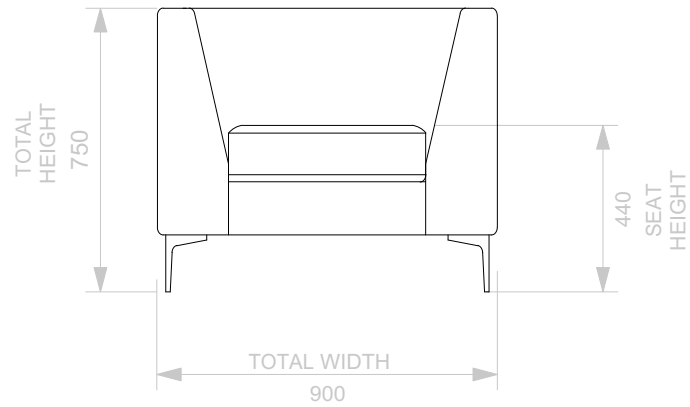

BESPOKE SOFA
LONDON

info@bespokesofalondon.co.uk - www.bespokesofalondon.co.uk

VICTORIA ARMCHAIR

	WIDTH (cm)	DEPTH (cm)	HEIGHT (cm)	SEAT HEIGHT (cm)	PLAIN FABRIC (m)	PATTERN (m)	LEATHER (sqm)
ARMCHAIR	90	95	75	44	7	9	11
2 SEATERS	180						
2.5 SEATERS	220						
3 SEATERS	240						

BESPOKE SOFA
LONDON

info@bespokesofalondon.co.uk - www.bespokesofalondon.co.uk

VICTORIA SOFA

	WIDTH (cm)	DEPTH (cm)	HEIGHT (cm)	SEAT HEIGHT (cm)	PLAIN FABRIC (m)	PATTERN (m)	LEATHER (sqm)
ARMCHAIR	90						
2 SEATERS	180	95	75	44	14	17	20
2.5 SEATERS	220						
3 SEATERS	240						

BESPOKE SOFA
LONDON

info@bespokesofalondon.co.uk - www.bespokesofalondon.co.uk

VICTORIA SOFA

	WIDTH (cm)	DEPTH (cm)	HEIGHT (cm)	SEAT HEIGHT (cm)	PLAIN FABRIC (m)	PATTERN (m)	LEATHER (sqm)
ARMCHAIR	90						
2 SEATERS	180						
2.5 SEATERS	220	95	75	44	17	20	24
3 SEATERS	240						

BESPOKE SOFA

LONDON

info@bespokesofalondon.co.uk - www.bespokesofalondon.co.uk

VICTORIA SOFA

	WIDTH (cm)	DEPTH (cm)	HEIGHT (cm)	SEAT HEIGHT (cm)	PLAIN FABRIC (m)	PATTERN (m)	LEATHER (sqm)
ARMCHAIR	90						
2 SEATERS	180						
2.5 SEATERS	220						
3 SEATERS	240	95	75	44	21	26	30