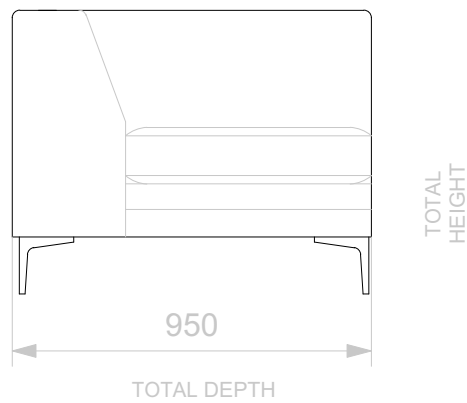

BESPOKE SOFA
LONDON

info@bespokesofalondon.co.uk - www.bespokesofalondon.co.uk

VICTORIA ARMCHAIR

	WIDTH (cm)	DEPTH (cm)	HEIGHT (cm)	SEAT HEIGHT (cm)	PLAIN FABRIC (m)	PATTERN (m)	LEATHER (sqm)
ARMCHAIR	90	95	75	44	7	9	11
2 SEATERS	180						
2.5 SEATERS	220						
3 SEATERS	240						

BESPOKE SOFA
LONDON

info@bespokesofalondon.co.uk - www.bespokesofalondon.co.uk

VICTORIA SOFA

	WIDTH (cm)	DEPTH (cm)	HEIGHT (cm)	SEAT HEIGHT (cm)	PLAIN FABRIC (m)	PATTERN (m)	LEATHER (sqm)
ARMCHAIR	90						
2 SEATERS	180	95	75	44	14	17	20
2.5 SEATERS	220						
3 SEATERS	240						

BESPOKE SOFA
LONDON

info@bespokesofalondon.co.uk - www.bespokesofalondon.co.uk

VICTORIA SOFA

	WIDTH (cm)	DEPTH (cm)	HEIGHT (cm)	SEAT HEIGHT (cm)	PLAIN FABRIC (m)	PATTERN (m)	LEATHER (sqm)
ARMCHAIR	90						
2 SEATERS	180						
2.5 SEATERS	220	95	75	44	17	20	24
3 SEATERS	240						

BESPOKE SOFA

LONDON

info@bespokesofalondon.co.uk - www.bespokesofalondon.co.uk

VICTORIA SOFA

	WIDTH (cm)	DEPTH (cm)	HEIGHT (cm)	SEAT HEIGHT (cm)	PLAIN FABRIC (m)	PATTERN (m)	LEATHER (sqm)
ARMCHAIR	90						
2 SEATERS	180						
2.5 SEATERS	220						
3 SEATERS	240	95	75	44	21	26	30