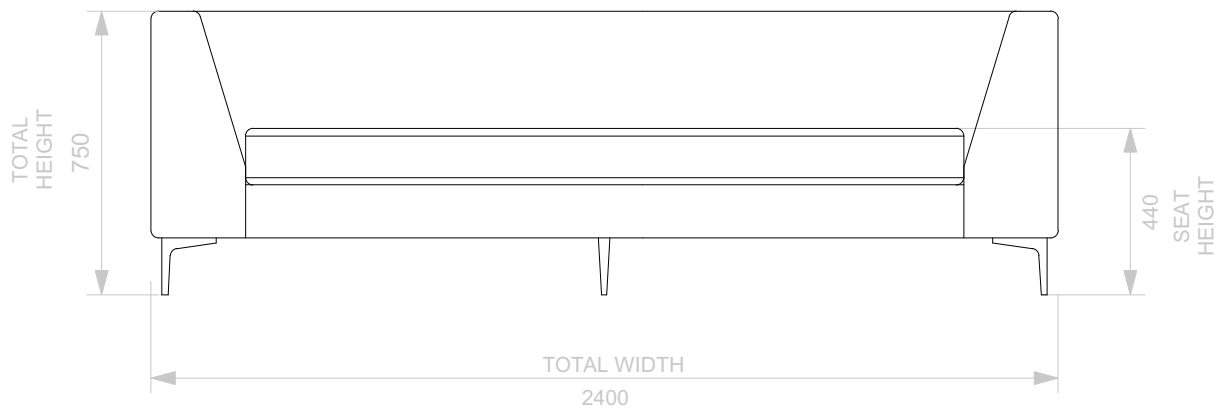

BESPOKE SOFA
LONDON

info@bespokesofalondon.co.uk - www.bespokesofalondon.co.uk

VICTORIA ARMCHAIR

	WIDTH (cm)	DEPTH (cm)	HEIGHT (cm)	SEAT HEIGHT (cm)	PLAIN FABRIC (m)	PATTERN (m)	LEATHER (sqm)
ARMCHAIR	90	95	75	44	7	9	11
2 SEATERS	180						
2.5 SEATERS	220						
3 SEATERS	240						

BESPOKE SOFA
LONDON

info@bespokesofalondon.co.uk - www.bespokesofalondon.co.uk

VICTORIA SOFA

	WIDTH (cm)	DEPTH (cm)	HEIGHT (cm)	SEAT HEIGHT (cm)	PLAIN FABRIC (m)	PATTERN (m)	LEATHER (sqm)
ARMCHAIR	90						
2 SEATERS	180	95	75	44	14	17	20
2.5 SEATERS	220						
3 SEATERS	240						

BESPOKE SOFA
LONDON

info@bespokesofalondon.co.uk - www.bespokesofalondon.co.uk

VICTORIA SOFA

	WIDTH (cm)	DEPTH (cm)	HEIGHT (cm)	SEAT HEIGHT (cm)	PLAIN FABRIC (m)	PATTERN (m)	LEATHER (sqm)
ARMCHAIR	90						
2 SEATERS	180						
2.5 SEATERS	220	95	75	44	17	20	24
3 SEATERS	240						

BESPOKE SOFA

LONDON

info@bespokesofalondon.co.uk - www.bespokesofalondon.co.uk

VICTORIA SOFA

	WIDTH (cm)	DEPTH (cm)	HEIGHT (cm)	SEAT HEIGHT (cm)	PLAIN FABRIC (m)	PATTERN (m)	LEATHER (sqm)
ARMCHAIR	90						
2 SEATERS	180						
2.5 SEATERS	220						
3 SEATERS	240	95	75	44	21	26	30