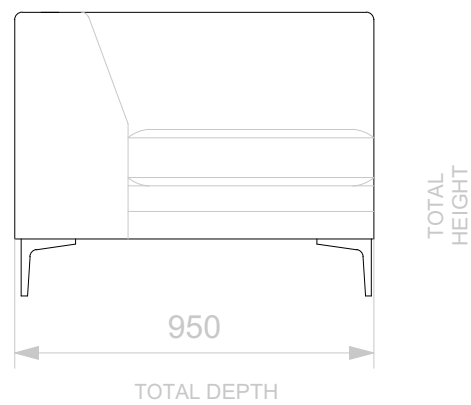

BESPOKE SOFA
LONDON

info@bespokesofalondon.co.uk - www.bespokesofalondon.co.uk

VICTORIA ARMCHAIR

	WIDTH (cm)	DEPTH (cm)	HEIGHT (cm)	SEAT HEIGHT (cm)	PLAIN FABRIC (m)	PATTERN (m)	LEATHER (sqm)
ARMCHAIR	90	95	75	44	7	9	11
2 SEATERS	180						
2.5 SEATERS	220						
3 SEATERS	240						

BESPOKE SOFA
LONDON

info@bespokesofalondon.co.uk - www.bespokesofalondon.co.uk

VICTORIA SOFA

	WIDTH (cm)	DEPTH (cm)	HEIGHT (cm)	SEAT HEIGHT (cm)	PLAIN FABRIC (m)	PATTERN (m)	LEATHER (sqm)
ARMCHAIR	90						
2 SEATERS	180	95	75	44	14	17	20
2.5 SEATERS	220						
3 SEATERS	240						

BESPOKE SOFA
LONDON

info@bespokesofalondon.co.uk - www.bespokesofalondon.co.uk

VICTORIA SOFA

	WIDTH (cm)	DEPTH (cm)	HEIGHT (cm)	SEAT HEIGHT (cm)	PLAIN FABRIC (m)	PATTERN (m)	LEATHER (sqm)
ARMCHAIR	90						
2 SEATERS	180						
2.5 SEATERS	220	95	75	44	17	20	24
3 SEATERS	240						

BESPOKE SOFA

LONDON

info@bespokesofalondon.co.uk - www.bespokesofalondon.co.uk

VICTORIA SOFA

	WIDTH (cm)	DEPTH (cm)	HEIGHT (cm)	SEAT HEIGHT (cm)	PLAIN FABRIC (m)	PATTERN (m)	LEATHER (sqm)
ARMCHAIR	90						
2 SEATERS	180						
2.5 SEATERS	220						
3 SEATERS	240	95	75	44	21	26	30