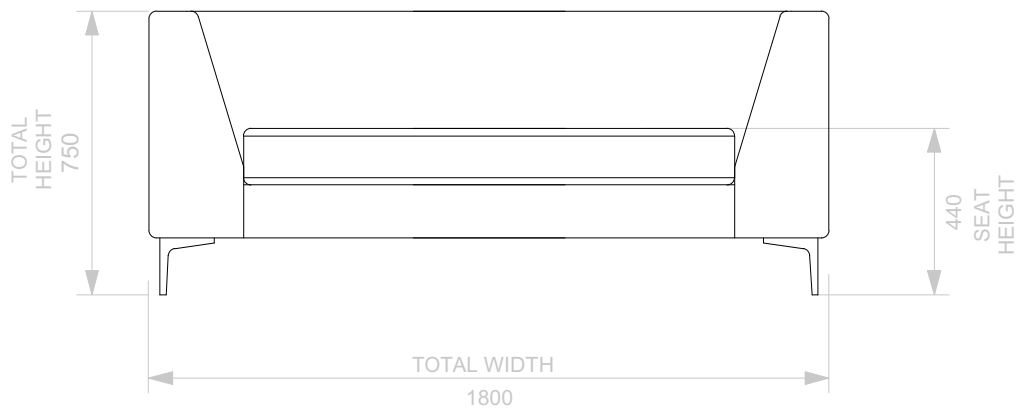

BESPOKE SOFA
LONDON

info@bespokesofalondon.co.uk - www.bespokesofalondon.co.uk

VICTORIA ARMCHAIR

	WIDTH (cm)	DEPTH (cm)	HEIGHT (cm)	SEAT HEIGHT (cm)	PLAIN FABRIC (m)	PATTERN (m)	LEATHER (sqm)
ARMCHAIR	90	95	75	44	7	9	11
2 SEATERS	180						
2.5 SEATERS	220						
3 SEATERS	240						

BESPOKE SOFA
LONDON

info@bespokesofalondon.co.uk - www.bespokesofalondon.co.uk

VICTORIA SOFA

	WIDTH (cm)	DEPTH (cm)	HEIGHT (cm)	SEAT HEIGHT (cm)	PLAIN FABRIC (m)	PATTERN (m)	LEATHER (sqm)
ARMCHAIR	90						
2 SEATERS	180	95	75	44	14	17	20
2.5 SEATERS	220						
3 SEATERS	240						

BESPOKE SOFA
LONDON

info@bespokesofalondon.co.uk - www.bespokesofalondon.co.uk

VICTORIA SOFA

	WIDTH (cm)	DEPTH (cm)	HEIGHT (cm)	SEAT HEIGHT (cm)	PLAIN FABRIC (m)	PATTERN (m)	LEATHER (sqm)
ARMCHAIR	90						
2 SEATERS	180						
2.5 SEATERS	220	95	75	44	17	20	24
3 SEATERS	240						

BESPOKE SOFA

LONDON

info@bespokesofalondon.co.uk - www.bespokesofalondon.co.uk

VICTORIA SOFA

	WIDTH (cm)	DEPTH (cm)	HEIGHT (cm)	SEAT HEIGHT (cm)	PLAIN FABRIC (m)	PATTERN (m)	LEATHER (sqm)
ARMCHAIR	90						
2 SEATERS	180						
2.5 SEATERS	220						
3 SEATERS	240	95	75	44	21	26	30