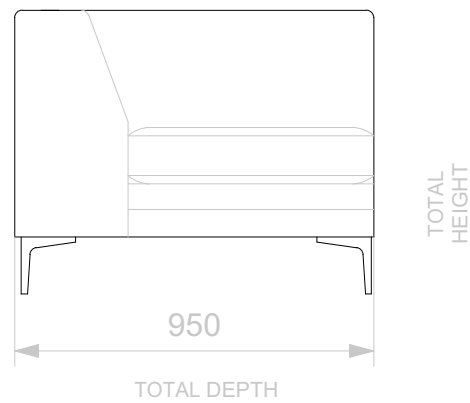

BESPOKE SOFA
LONDON

info@bespokesofalondon.co.uk - www.bespokesofalondon.co.uk

VICTORIA ARMCHAIR

	WIDTH (cm)	DEPTH (cm)	HEIGHT (cm)	SEAT HEIGHT (cm)	PLAIN FABRIC (m)	PATTERN (m)	LEATHER (sqm)
ARMCHAIR	90	95	75	44	7	9	11
2 SEATERS	180						
2.5 SEATERS	220						
3 SEATERS	240						

BESPOKE SOFA
LONDON

info@bespokesofalondon.co.uk - www.bespokesofalondon.co.uk

VICTORIA SOFA

	WIDTH (cm)	DEPTH (cm)	HEIGHT (cm)	SEAT HEIGHT (cm)	PLAIN FABRIC (m)	PATTERN (m)	LEATHER (sqm)
ARMCHAIR	90						
2 SEATERS	180	95	75	44	14	17	20
2.5 SEATERS	220						
3 SEATERS	240						

BESPOKE SOFA
LONDON

info@bespokesofalondon.co.uk - www.bespokesofalondon.co.uk

VICTORIA SOFA

	WIDTH (cm)	DEPTH (cm)	HEIGHT (cm)	SEAT HEIGHT (cm)	PLAIN FABRIC (m)	PATTERN (m)	LEATHER (sqm)
ARMCHAIR	90						
2 SEATERS	180						
2.5 SEATERS	220	95	75	44	17	20	24
3 SEATERS	240						

BESPOKE SOFA

LONDON

info@bespokesofalondon.co.uk - www.bespokesofalondon.co.uk

VICTORIA SOFA

	WIDTH (cm)	DEPTH (cm)	HEIGHT (cm)	SEAT HEIGHT (cm)	PLAIN FABRIC (m)	PATTERN (m)	LEATHER (sqm)
ARMCHAIR	90						
2 SEATERS	180						
2.5 SEATERS	220						
3 SEATERS	240	95	75	44	21	26	30