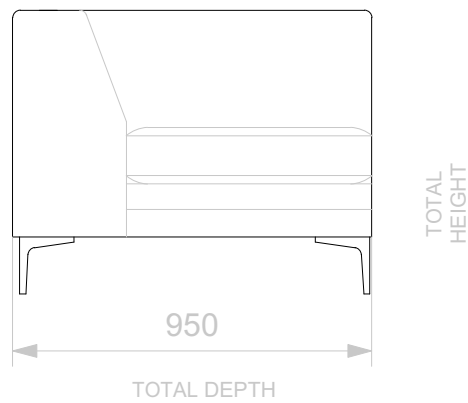

BESPOKE SOFA
LONDON

info@bespokesofalondon.co.uk - www.bespokesofalondon.co.uk

VICTORIA ARMCHAIR

	WIDTH (cm)	DEPTH (cm)	HEIGHT (cm)	SEAT HEIGHT (cm)	PLAIN FABRIC (m)	PATTERN (m)	LEATHER (sqm)
ARMCHAIR	90	95	75	44	7	9	11
2 SEATERS	180						
2.5 SEATERS	220						
3 SEATERS	240						

BESPOKE SOFA
LONDON

info@bespokesofalondon.co.uk - www.bespokesofalondon.co.uk

VICTORIA SOFA

	WIDTH (cm)	DEPTH (cm)	HEIGHT (cm)	SEAT HEIGHT (cm)	PLAIN FABRIC (m)	PATTERN (m)	LEATHER (sqm)
ARMCHAIR	90						
2 SEATERS	180	95	75	44	14	17	20
2.5 SEATERS	220						
3 SEATERS	240						

BESPOKE SOFA
LONDON

info@bespokesofalondon.co.uk - www.bespokesofalondon.co.uk

VICTORIA SOFA

	WIDTH (cm)	DEPTH (cm)	HEIGHT (cm)	SEAT HEIGHT (cm)	PLAIN FABRIC (m)	PATTERN (m)	LEATHER (sqm)
ARMCHAIR	90						
2 SEATERS	180						
2.5 SEATERS	220	95	75	44	17	20	24
3 SEATERS	240						

BESPOKE SOFA

LONDON

info@bespokesofalondon.co.uk - www.bespokesofalondon.co.uk

VICTORIA SOFA

	WIDTH (cm)	DEPTH (cm)	HEIGHT (cm)	SEAT HEIGHT (cm)	PLAIN FABRIC (m)	PATTERN (m)	LEATHER (sqm)
ARMCHAIR	90						
2 SEATERS	180						
2.5 SEATERS	220						
3 SEATERS	240	95	75	44	21	26	30