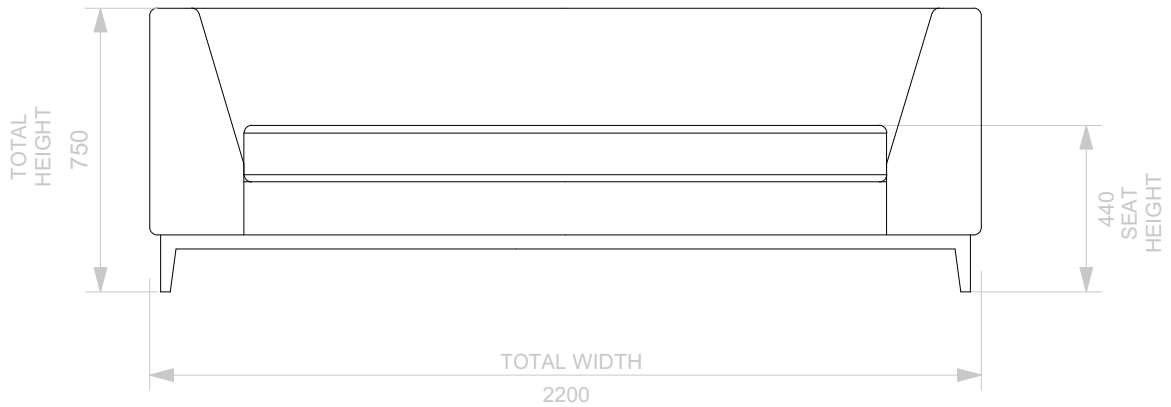

## VICTORIA ARMCHAIR

	WIDTH (cm)	DEPTH (cm)	HEIGHT (cm)	SEAT HEIGHT (cm)	PLAIN FABRIC (m)	PATTERN (m)	LEATHER (sqm)
ARMCHAIR	90	95	75	44	7	9	11
2 SEATERS	180						
2.5 SEATERS	220						
3 SEATERS	240						

BESPOKE SOFA  
LONDON

info@bespokesofalondon.co.uk - www.bespokesofalondon.co.uk

VICTORIA SOFA

	WIDTH (cm)	DEPTH (cm)	HEIGHT (cm)	SEAT HEIGHT (cm)	PLAIN FABRIC (m)	PATTERN (m)	LEATHER (sqm)
ARMCHAIR	90						
<b>2 SEATERS</b>	<b>180</b>	<b>95</b>	<b>75</b>	<b>44</b>	<b>14</b>	<b>17</b>	<b>20</b>
2.5 SEATERS	220						
3 SEATERS	240						

BESPOKE SOFA  
LONDON

info@bespokesofalondon.co.uk - www.bespokesofalondon.co.uk

VICTORIA SOFA

	WIDTH (cm)	DEPTH (cm)	HEIGHT (cm)	SEAT HEIGHT (cm)	PLAIN FABRIC (m)	PATTERN (m)	LEATHER (sqm)
ARMCHAIR	90						
2 SEATERS	180						
2.5 SEATERS	220	95	75	44	17	20	24
3 SEATERS	240						

## VICTORIA SOFA

	WIDTH (cm)	DEPTH (cm)	HEIGHT (cm)	SEAT HEIGHT (cm)	PLAIN FABRIC (m)	PATTERN (m)	LEATHER (sqm)
ARMCHAIR	90						
2 SEATERS	180						
2.5 SEATERS	220						
3 SEATERS	240	95	75	44	21	26	30