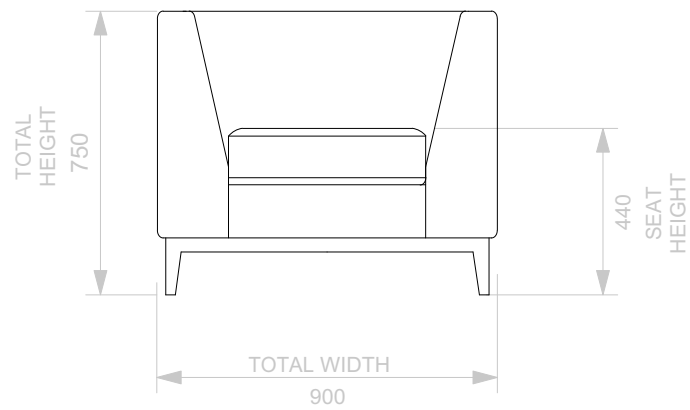

## VICTORIA ARMCHAIR

	WIDTH (cm)	DEPTH (cm)	HEIGHT (cm)	SEAT HEIGHT (cm)	PLAIN FABRIC (m)	PATTERN (m)	LEATHER (sqm)
ARMCHAIR	90	95	75	44	7	9	11
2 SEATERS	180						
2.5 SEATERS	220						
3 SEATERS	240						

BESPOKE SOFA  
LONDON

info@bespokesofalondon.co.uk - www.bespokesofalondon.co.uk

VICTORIA SOFA

	WIDTH (cm)	DEPTH (cm)	HEIGHT (cm)	SEAT HEIGHT (cm)	PLAIN FABRIC (m)	PATTERN (m)	LEATHER (sqm)
ARMCHAIR	90						
<b>2 SEATERS</b>	<b>180</b>	<b>95</b>	<b>75</b>	<b>44</b>	<b>14</b>	<b>17</b>	<b>20</b>
2.5 SEATERS	220						
3 SEATERS	240						

BESPOKE SOFA  
LONDON

info@bespokesofalondon.co.uk - www.bespokesofalondon.co.uk

VICTORIA SOFA

	WIDTH (cm)	DEPTH (cm)	HEIGHT (cm)	SEAT HEIGHT (cm)	PLAIN FABRIC (m)	PATTERN (m)	LEATHER (sqm)
ARMCHAIR	90						
2 SEATERS	180						
2.5 SEATERS	220	95	75	44	17	20	24
3 SEATERS	240						

## VICTORIA SOFA

	WIDTH (cm)	DEPTH (cm)	HEIGHT (cm)	SEAT HEIGHT (cm)	PLAIN FABRIC (m)	PATTERN (m)	LEATHER (sqm)
ARMCHAIR	90						
2 SEATERS	180						
2.5 SEATERS	220						
3 SEATERS	240	95	75	44	21	26	30