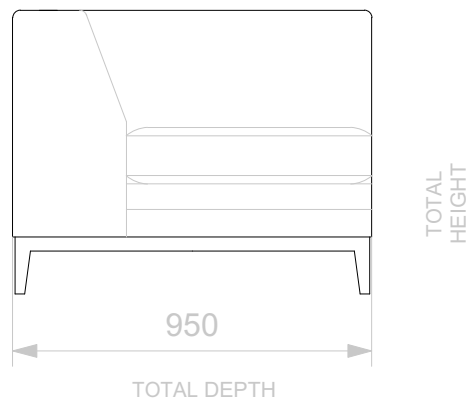

## VICTORIA ARMCHAIR

	WIDTH (cm)	DEPTH (cm)	HEIGHT (cm)	SEAT HEIGHT (cm)	PLAIN FABRIC (m)	PATTERN (m)	LEATHER (sqm)
ARMCHAIR	90	95	75	44	7	9	11
2 SEATERS	180						
2.5 SEATERS	220						
3 SEATERS	240						

BESPOKE SOFA  
LONDON

info@bespokesofalondon.co.uk - www.bespokesofalondon.co.uk

VICTORIA SOFA

	WIDTH (cm)	DEPTH (cm)	HEIGHT (cm)	SEAT HEIGHT (cm)	PLAIN FABRIC (m)	PATTERN (m)	LEATHER (sqm)
ARMCHAIR	90						
<b>2 SEATERS</b>	<b>180</b>	<b>95</b>	<b>75</b>	<b>44</b>	<b>14</b>	<b>17</b>	<b>20</b>
2.5 SEATERS	220						
3 SEATERS	240						

BESPOKE SOFA  
LONDON

info@bespokesofalondon.co.uk - www.bespokesofalondon.co.uk

VICTORIA SOFA

	WIDTH (cm)	DEPTH (cm)	HEIGHT (cm)	SEAT HEIGHT (cm)	PLAIN FABRIC (m)	PATTERN (m)	LEATHER (sqm)
ARMCHAIR	90						
2 SEATERS	180						
2.5 SEATERS	220	95	75	44	17	20	24
3 SEATERS	240						

## VICTORIA SOFA

	WIDTH (cm)	DEPTH (cm)	HEIGHT (cm)	SEAT HEIGHT (cm)	PLAIN FABRIC (m)	PATTERN (m)	LEATHER (sqm)
ARMCHAIR	90						
2 SEATERS	180						
2.5 SEATERS	220						
3 SEATERS	240	95	75	44	21	26	30