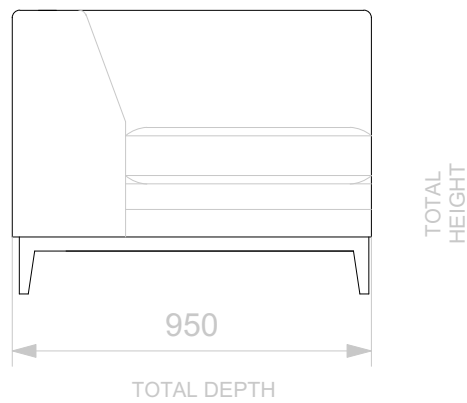

## VICTORIA ARMCHAIR

	WIDTH (cm)	DEPTH (cm)	HEIGHT (cm)	SEAT HEIGHT (cm)	PLAIN FABRIC (m)	PATTERN (m)	LEATHER (sqm)
ARMCHAIR	90	95	75	44	7	9	11
2 SEATERS	180						
2.5 SEATERS	220						
3 SEATERS	240						

BESPOKE SOFA  
LONDON

info@bespokesofalondon.co.uk - www.bespokesofalondon.co.uk

VICTORIA SOFA

	WIDTH (cm)	DEPTH (cm)	HEIGHT (cm)	SEAT HEIGHT (cm)	PLAIN FABRIC (m)	PATTERN (m)	LEATHER (sqm)
ARMCHAIR	90						
<b>2 SEATERS</b>	<b>180</b>	<b>95</b>	<b>75</b>	<b>44</b>	<b>14</b>	<b>17</b>	<b>20</b>
2.5 SEATERS	220						
3 SEATERS	240						

BESPOKE SOFA  
LONDON

info@bespokesofalondon.co.uk - www.bespokesofalondon.co.uk

VICTORIA SOFA

	WIDTH (cm)	DEPTH (cm)	HEIGHT (cm)	SEAT HEIGHT (cm)	PLAIN FABRIC (m)	PATTERN (m)	LEATHER (sqm)
ARMCHAIR	90						
2 SEATERS	180						
2.5 SEATERS	220	95	75	44	17	20	24
3 SEATERS	240						

## VICTORIA SOFA

	WIDTH (cm)	DEPTH (cm)	HEIGHT (cm)	SEAT HEIGHT (cm)	PLAIN FABRIC (m)	PATTERN (m)	LEATHER (sqm)
ARMCHAIR	90						
2 SEATERS	180						
2.5 SEATERS	220						
3 SEATERS	240	95	75	44	21	26	30