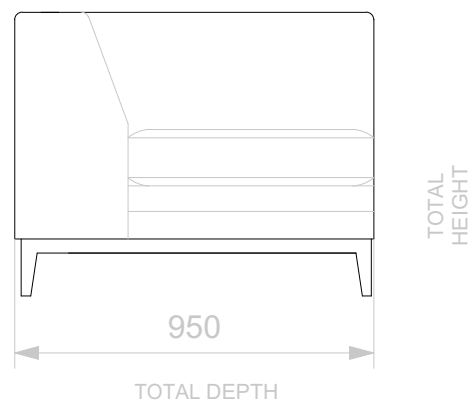

## VICTORIA ARMCHAIR

	WIDTH (cm)	DEPTH (cm)	HEIGHT (cm)	SEAT HEIGHT (cm)	PLAIN FABRIC (m)	PATTERN (m)	LEATHER (sqm)
ARMCHAIR	90	95	75	44	7	9	11
2 SEATERS	180						
2.5 SEATERS	220						
3 SEATERS	240						

BESPOKE SOFA  
LONDON

info@bespokesofalondon.co.uk - www.bespokesofalondon.co.uk

VICTORIA SOFA

	WIDTH (cm)	DEPTH (cm)	HEIGHT (cm)	SEAT HEIGHT (cm)	PLAIN FABRIC (m)	PATTERN (m)	LEATHER (sqm)
ARMCHAIR	90						
<b>2 SEATERS</b>	<b>180</b>	<b>95</b>	<b>75</b>	<b>44</b>	<b>14</b>	<b>17</b>	<b>20</b>
2.5 SEATERS	220						
3 SEATERS	240						

BESPOKE SOFA  
LONDON

info@bespokesofalondon.co.uk - www.bespokesofalondon.co.uk

VICTORIA SOFA

	WIDTH (cm)	DEPTH (cm)	HEIGHT (cm)	SEAT HEIGHT (cm)	PLAIN FABRIC (m)	PATTERN (m)	LEATHER (sqm)
ARMCHAIR	90						
2 SEATERS	180						
2.5 SEATERS	220	95	75	44	17	20	24
3 SEATERS	240						

## VICTORIA SOFA

	WIDTH (cm)	DEPTH (cm)	HEIGHT (cm)	SEAT HEIGHT (cm)	PLAIN FABRIC (m)	PATTERN (m)	LEATHER (sqm)
ARMCHAIR	90						
2 SEATERS	180						
2.5 SEATERS	220						
3 SEATERS	240	95	75	44	21	26	30