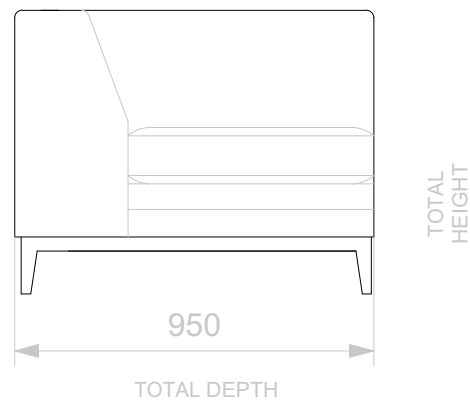

## VICTORIA ARMCHAIR

	WIDTH (cm)	DEPTH (cm)	HEIGHT (cm)	SEAT HEIGHT (cm)	PLAIN FABRIC (m)	PATTERN (m)	LEATHER (sqm)
ARMCHAIR	90	95	75	44	7	9	11
2 SEATERS	180						
2.5 SEATERS	220						
3 SEATERS	240						

BESPOKE SOFA  
LONDON

info@bespokesofalondon.co.uk - www.bespokesofalondon.co.uk

VICTORIA SOFA

	WIDTH (cm)	DEPTH (cm)	HEIGHT (cm)	SEAT HEIGHT (cm)	PLAIN FABRIC (m)	PATTERN (m)	LEATHER (sqm)
ARMCHAIR	90						
<b>2 SEATERS</b>	<b>180</b>	<b>95</b>	<b>75</b>	<b>44</b>	<b>14</b>	<b>17</b>	<b>20</b>
2.5 SEATERS	220						
3 SEATERS	240						

BESPOKE SOFA  
LONDON

info@bespokesofalondon.co.uk - www.bespokesofalondon.co.uk

VICTORIA SOFA

	WIDTH (cm)	DEPTH (cm)	HEIGHT (cm)	SEAT HEIGHT (cm)	PLAIN FABRIC (m)	PATTERN (m)	LEATHER (sqm)
ARMCHAIR	90						
2 SEATERS	180						
2.5 SEATERS	220	95	75	44	17	20	24
3 SEATERS	240						

## VICTORIA SOFA

	WIDTH (cm)	DEPTH (cm)	HEIGHT (cm)	SEAT HEIGHT (cm)	PLAIN FABRIC (m)	PATTERN (m)	LEATHER (sqm)
ARMCHAIR	90						
2 SEATERS	180						
2.5 SEATERS	220						
3 SEATERS	240	95	75	44	21	26	30