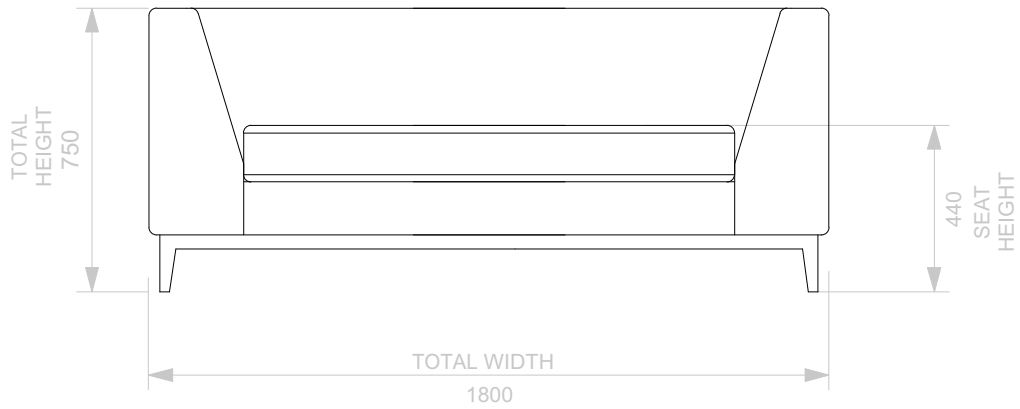

## VICTORIA ARMCHAIR

	WIDTH (cm)	DEPTH (cm)	HEIGHT (cm)	SEAT HEIGHT (cm)	PLAIN FABRIC (m)	PATTERN (m)	LEATHER (sqm)
ARMCHAIR	90	95	75	44	7	9	11
2 SEATERS	180						
2.5 SEATERS	220						
3 SEATERS	240						

BESPOKE SOFA  
LONDON

info@bespokesofalondon.co.uk - www.bespokesofalondon.co.uk

VICTORIA SOFA

	WIDTH (cm)	DEPTH (cm)	HEIGHT (cm)	SEAT HEIGHT (cm)	PLAIN FABRIC (m)	PATTERN (m)	LEATHER (sqm)
ARMCHAIR	90						
<b>2 SEATERS</b>	<b>180</b>	<b>95</b>	<b>75</b>	<b>44</b>	<b>14</b>	<b>17</b>	<b>20</b>
2.5 SEATERS	220						
3 SEATERS	240						

BESPOKE SOFA  
LONDON

info@bespokesofalondon.co.uk - www.bespokesofalondon.co.uk

VICTORIA SOFA

	WIDTH (cm)	DEPTH (cm)	HEIGHT (cm)	SEAT HEIGHT (cm)	PLAIN FABRIC (m)	PATTERN (m)	LEATHER (sqm)
ARMCHAIR	90						
2 SEATERS	180						
2.5 SEATERS	220	95	75	44	17	20	24
3 SEATERS	240						

## VICTORIA SOFA

	WIDTH (cm)	DEPTH (cm)	HEIGHT (cm)	SEAT HEIGHT (cm)	PLAIN FABRIC (m)	PATTERN (m)	LEATHER (sqm)
ARMCHAIR	90						
2 SEATERS	180						
2.5 SEATERS	220						
3 SEATERS	240	95	75	44	21	26	30