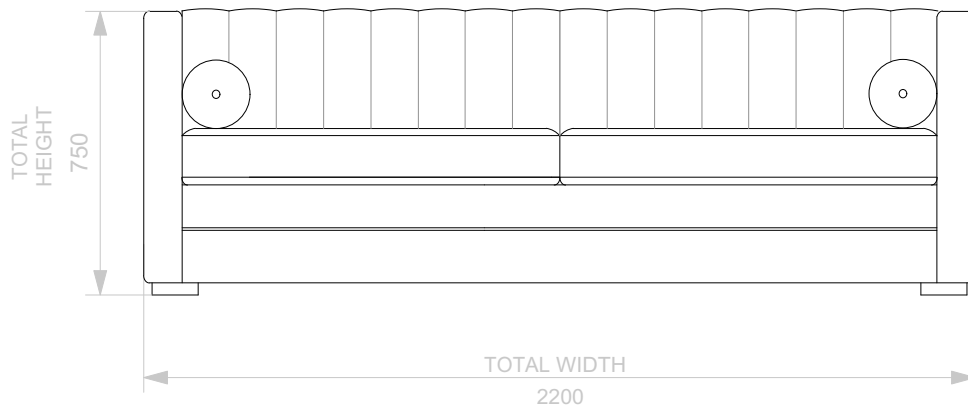

BESPOKE SOFA
LONDON

info@bespokesofalondon.co.uk - www.bespokesofalondon.co.uk

WHITELEY ARMCHAIR

	WIDTH (cm)	DEPTH (cm)	HEIGHT (cm)	SEAT HEIGHT (cm)	PLAIN FABRIC (m)	PATTERN (m)	LEATHER (sqm)
ARMCHAIR	90	95	75	44	7	9	11
2 SEATERS	180						
2.5 SEATERS	220						
3 SEATERS	240						

BESPOKE SOFA
LONDON

info@bespokesofalondon.co.uk - www.bespokesofalondon.co.uk

WHITELEY SOFA

	WIDTH (cm)	DEPTH (cm)	HEIGHT (cm)	SEAT HEIGHT (cm)	PLAIN FABRIC (m)	PATTERN (m)	LEATHER (sqm)
ARMCHAIR	90						
2 SEATERS	180						
2.5 SEATERS	220	95	75	44	18	22	26
3 SEATERS	240						

BESPOKE SOFA
LONDON

info@bespokesofalondon.co.uk - www.bespokesofalondon.co.uk

WHITELEY SOFA

	WIDTH (cm)	DEPTH (cm)	HEIGHT (cm)	SEAT HEIGHT (cm)	PLAIN FABRIC (m)	PATTERN (m)	LEATHER (sqm)
ARMCHAIR	90						
2 SEATERS	180	95	75	44	16	19	22
2.5 SEATERS	220						
3 SEATERS	240						