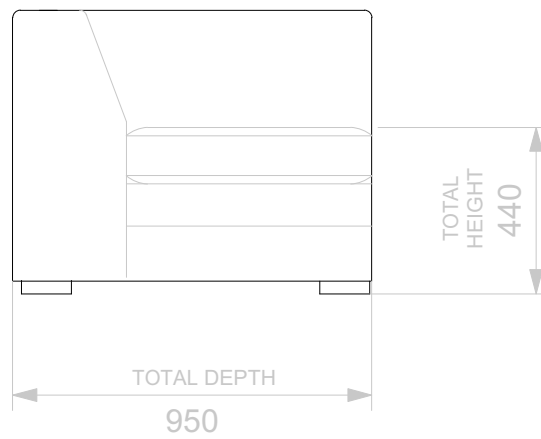

BESPOKE SOFA
LONDON

info@bespokesofalondon.co.uk - www.bespokesofalondon.co.uk

WHITELEY ARMCHAIR

	WIDTH (cm)	DEPTH (cm)	HEIGHT (cm)	SEAT HEIGHT (cm)	PLAIN FABRIC (m)	PATTERN (m)	LEATHER (sqm)
ARMCHAIR	90	95	75	44	7	9	11
2 SEATERS	180						
2.5 SEATERS	220						
3 SEATERS	240						

BESPOKE SOFA
LONDON

info@bespokesofalondon.co.uk - www.bespokesofalondon.co.uk

WHITELEY SOFA

	WIDTH (cm)	DEPTH (cm)	HEIGHT (cm)	SEAT HEIGHT (cm)	PLAIN FABRIC (m)	PATTERN (m)	LEATHER (sqm)
ARMCHAIR	90						
2 SEATERS	180						
2.5 SEATERS	220	95	75	44	18	22	26
3 SEATERS	240						

BESPOKE SOFA
LONDON

info@bespokesofalondon.co.uk - www.bespokesofalondon.co.uk

WHITELEY SOFA

	WIDTH (cm)	DEPTH (cm)	HEIGHT (cm)	SEAT HEIGHT (cm)	PLAIN FABRIC (m)	PATTERN (m)	LEATHER (sqm)
ARMCHAIR	90						
2 SEATERS	180	95	75	44	16	19	22
2.5 SEATERS	220						
3 SEATERS	240						