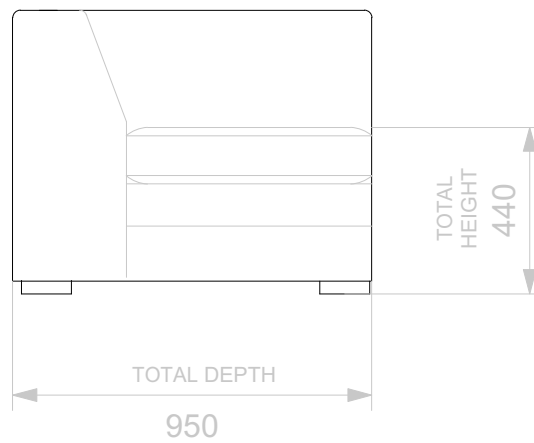

BESPOKE SOFA

LONDON

info@bespokesofalondon.co.uk - www.bespokesofalondon.co.uk

WHITELEY SOFA

	WIDTH (cm)	DEPTH (cm)	HEIGHT (cm)	SEAT HEIGHT (cm)	PLAIN FABRIC (m)	PATTERN (m)	LEATHER (sqm)
ARMCHAIR	90						
2 SEATERS	180						
2.5 SEATERS	220	95	75	44	18	22	26
3 SEATERS	240						

BESPOKE SOFA
LONDON

info@bespokesofalondon.co.uk - www.bespokesofalondon.co.uk

WHITELEY SOFA

	WIDTH (cm)	DEPTH (cm)	HEIGHT (cm)	SEAT HEIGHT (cm)	PLAIN FABRIC (m)	PATTERN (m)	LEATHER (sqm)
ARMCHAIR	90						
2 SEATERS	180	95	75	44	16	19	22
2.5 SEATERS	220						
3 SEATERS	240						

BESPOKE SOFA
LONDON

info@bespokesofalondon.co.uk - www.bespokesofalondon.co.uk

WHITELEY SOFA

	WIDTH (cm)	DEPTH (cm)	HEIGHT (cm)	SEAT HEIGHT (cm)	PLAIN FABRIC (m)	PATTERN (m)	LEATHER (sqm)
ARMCHAIR	90						
2 SEATERS	180						
2.5 SEATERS	220						
3 SEATERS	240	95	75	44	21	26	30