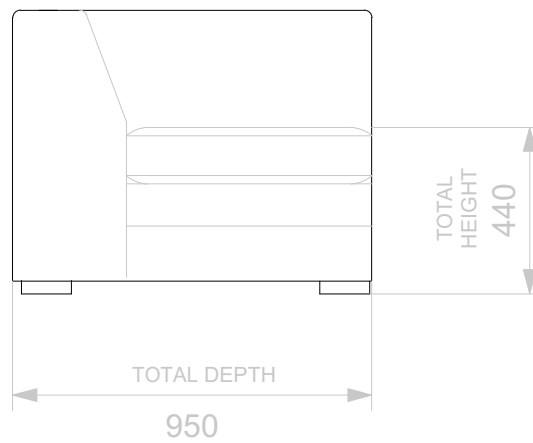

BESPOKE SOFA

LONDON

info@bespokesofalondon.co.uk - www.bespokesofalondon.co.uk

WHITELEY SOFA

	WIDTH (cm)	DEPTH (cm)	HEIGHT (cm)	SEAT HEIGHT (cm)	PLAIN FABRIC (m)	PATTERN (m)	LEATHER (sqm)
ARMCHAIR	90						
2 SEATERS	180						
2.5 SEATERS	220	95	75	44	18	22	26
3 SEATERS	240						

BESPOKE SOFA
LONDON

info@bespokesofalondon.co.uk - www.bespokesofalondon.co.uk

WHITELEY SOFA

	WIDTH (cm)	DEPTH (cm)	HEIGHT (cm)	SEAT HEIGHT (cm)	PLAIN FABRIC (m)	PATTERN (m)	LEATHER (sqm)
ARMCHAIR	90						
2 SEATERS	180	95	75	44	16	19	22
2.5 SEATERS	220						
3 SEATERS	240						

BESPOKE SOFA
LONDON

info@bespokesofalondon.co.uk - www.bespokesofalondon.co.uk

WHITELEY SOFA

	WIDTH (cm)	DEPTH (cm)	HEIGHT (cm)	SEAT HEIGHT (cm)	PLAIN FABRIC (m)	PATTERN (m)	LEATHER (sqm)
ARMCHAIR	90						
2 SEATERS	180						
2.5 SEATERS	220						
3 SEATERS	240	95	75	44	21	26	30