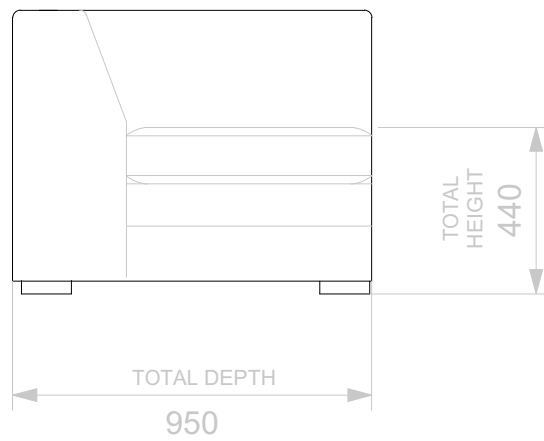

BESPOKE SOFA

LONDON

info@bespokesofalondon.co.uk - www.bespokesofalondon.co.uk

WHITELEY SOFA

	WIDTH (cm)	DEPTH (cm)	HEIGHT (cm)	SEAT HEIGHT (cm)	PLAIN FABRIC (m)	PATTERN (m)	LEATHER (sqm)
ARMCHAIR	90						
2 SEATERS	180						
2.5 SEATERS	220	95	75	44	18	22	26
3 SEATERS	240						

BESPOKE SOFA
LONDON

info@bespokesofalondon.co.uk - www.bespokesofalondon.co.uk

WHITELEY SOFA

	WIDTH (cm)	DEPTH (cm)	HEIGHT (cm)	SEAT HEIGHT (cm)	PLAIN FABRIC (m)	PATTERN (m)	LEATHER (sqm)
ARMCHAIR	90						
2 SEATERS	180	95	75	44	16	19	22
2.5 SEATERS	220						
3 SEATERS	240						