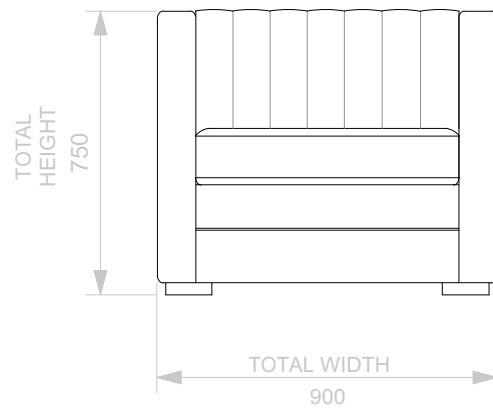

BESPOKE SOFA
LONDON

info@bespokesofalondon.co.uk - www.bespokesofalondon.co.uk

WHITELEY ARMCHAIR

	WIDTH (cm)	DEPTH (cm)	HEIGHT (cm)	SEAT HEIGHT (cm)	PLAIN FABRIC (m)	PATTERN (m)	LEATHER (sqm)
ARMCHAIR	90	95	75	44	7	9	11
2 SEATERS	180						
2.5 SEATERS	220						
3 SEATERS	240						

BESPOKE SOFA
LONDON

info@bespokesofalondon.co.uk - www.bespokesofalondon.co.uk

WHITELEY SOFA

	WIDTH (cm)	DEPTH (cm)	HEIGHT (cm)	SEAT HEIGHT (cm)	PLAIN FABRIC (m)	PATTERN (m)	LEATHER (sqm)
ARMCHAIR	90						
2 SEATERS	180						
2.5 SEATERS	220	95	75	44	18	22	26
3 SEATERS	240						

BESPOKE SOFA
LONDON

info@bespokesofalondon.co.uk - www.bespokesofalondon.co.uk

WHITELEY SOFA

	WIDTH (cm)	DEPTH (cm)	HEIGHT (cm)	SEAT HEIGHT (cm)	PLAIN FABRIC (m)	PATTERN (m)	LEATHER (sqm)
ARMCHAIR	90						
2 SEATERS	180	95	75	44	16	19	22
2.5 SEATERS	220						
3 SEATERS	240						