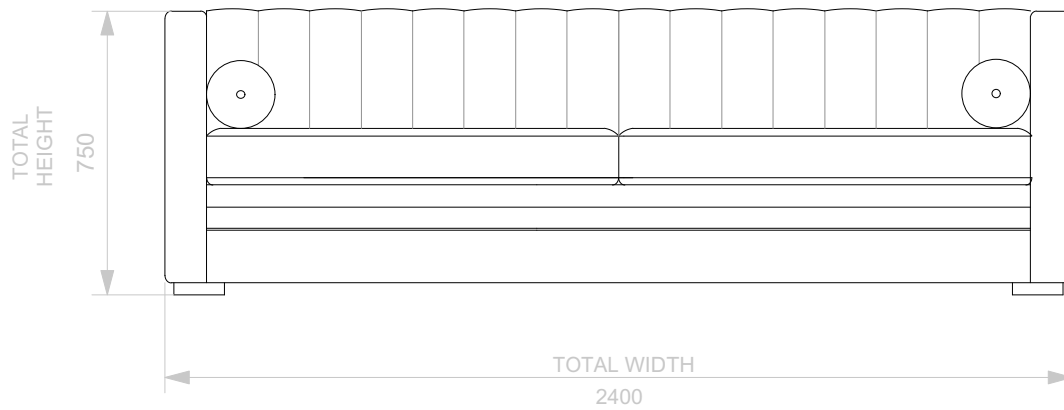

BESPOKE SOFA

LONDON

info@bespokesofalondon.co.uk - www.bespokesofalondon.co.uk

WHITELEY SOFA

	WIDTH (cm)	DEPTH (cm)	HEIGHT (cm)	SEAT HEIGHT (cm)	PLAIN FABRIC (m)	PATTERN (m)	LEATHER (sqm)
ARMCHAIR	90						
2 SEATERS	180						
2.5 SEATERS	220	95	75	44	18	22	26
3 SEATERS	240						

BESPOKE SOFA
LONDON

info@bespokesofalondon.co.uk - www.bespokesofalondon.co.uk

WHITELEY SOFA

	WIDTH (cm)	DEPTH (cm)	HEIGHT (cm)	SEAT HEIGHT (cm)	PLAIN FABRIC (m)	PATTERN (m)	LEATHER (sqm)
ARMCHAIR	90						
2 SEATERS	180	95	75	44	16	19	22
2.5 SEATERS	220						
3 SEATERS	240						

BESPOKE SOFA
LONDON

info@bespokesofalondon.co.uk - www.bespokesofalondon.co.uk

WHITELEY SOFA

	WIDTH (cm)	DEPTH (cm)	HEIGHT (cm)	SEAT HEIGHT (cm)	PLAIN FABRIC (m)	PATTERN (m)	LEATHER (sqm)
ARMCHAIR	90						
2 SEATERS	180						
2.5 SEATERS	220						
3 SEATERS	240	95	75	44	21	26	30