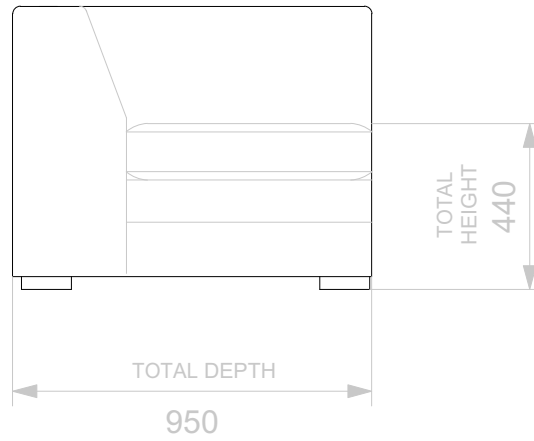

BESPOKE SOFA
LONDON

info@bespokesofalondon.co.uk - www.bespokesofalondon.co.uk

WHITELEY ARMCHAIR

	WIDTH (cm)	DEPTH (cm)	HEIGHT (cm)	SEAT HEIGHT (cm)	PLAIN FABRIC (m)	PATTERN (m)	LEATHER (sqm)
ARMCHAIR	90	95	75	44	7	9	11
2 SEATERS	180						
2.5 SEATERS	220						
3 SEATERS	240						

BESPOKE SOFA
LONDON

info@bespokesofalondon.co.uk - www.bespokesofalondon.co.uk

WHITELEY SOFA

	WIDTH (cm)	DEPTH (cm)	HEIGHT (cm)	SEAT HEIGHT (cm)	PLAIN FABRIC (m)	PATTERN (m)	LEATHER (sqm)
ARMCHAIR	90						
2 SEATERS	180						
2.5 SEATERS	220	95	75	44	18	22	26
3 SEATERS	240						

BESPOKE SOFA
LONDON

info@bespokesofalondon.co.uk - www.bespokesofalondon.co.uk

WHITELEY SOFA

	WIDTH (cm)	DEPTH (cm)	HEIGHT (cm)	SEAT HEIGHT (cm)	PLAIN FABRIC (m)	PATTERN (m)	LEATHER (sqm)
ARMCHAIR	90						
2 SEATERS	180	95	75	44	16	19	22
2.5 SEATERS	220						
3 SEATERS	240						