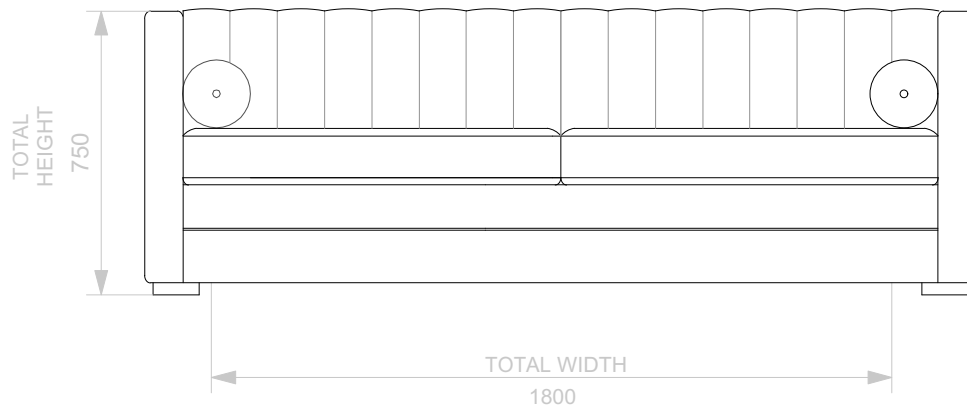

BESPOKE SOFA

LONDON

info@bespokesofalondon.co.uk - www.bespokesofalondon.co.uk

WHITELEY SOFA

	WIDTH (cm)	DEPTH (cm)	HEIGHT (cm)	SEAT HEIGHT (cm)	PLAIN FABRIC (m)	PATTERN (m)	LEATHER (sqm)
ARMCHAIR	90						
2 SEATERS	180						
2.5 SEATERS	220	95	75	44	18	22	26
3 SEATERS	240						

BESPOKE SOFA
LONDON

info@bespokesofalondon.co.uk - www.bespokesofalondon.co.uk

WHITELEY SOFA

	WIDTH (cm)	DEPTH (cm)	HEIGHT (cm)	SEAT HEIGHT (cm)	PLAIN FABRIC (m)	PATTERN (m)	LEATHER (sqm)
ARMCHAIR	90						
2 SEATERS	180	95	75	44	16	19	22
2.5 SEATERS	220						
3 SEATERS	240						

BESPOKE SOFA
LONDON

info@bespokesofalondon.co.uk - www.bespokesofalondon.co.uk

WHITELEY SOFA

	WIDTH (cm)	DEPTH (cm)	HEIGHT (cm)	SEAT HEIGHT (cm)	PLAIN FABRIC (m)	PATTERN (m)	LEATHER (sqm)
ARMCHAIR	90						
2 SEATERS	180						
2.5 SEATERS	220						
3 SEATERS	240	95	75	44	21	26	30