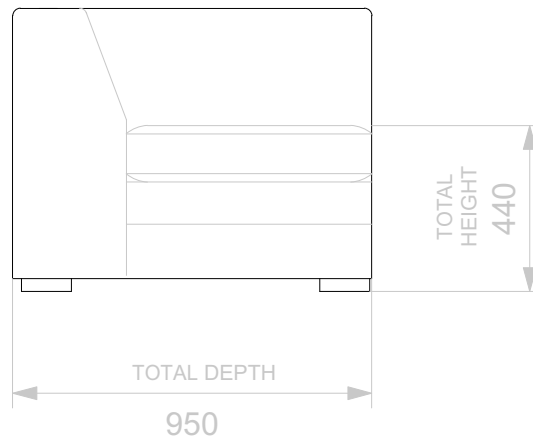

BESPOKE SOFA
LONDON

info@bespokesofalondon.co.uk - www.bespokesofalondon.co.uk

WHITELEY ARMCHAIR

	WIDTH (cm)	DEPTH (cm)	HEIGHT (cm)	SEAT HEIGHT (cm)	PLAIN FABRIC (m)	PATTERN (m)	LEATHER (sqm)
ARMCHAIR	90	95	75	44	7	9	11
2 SEATERS	180						
2.5 SEATERS	220						
3 SEATERS	240						

BESPOKE SOFA
LONDON

info@bespokesofalondon.co.uk - www.bespokesofalondon.co.uk

WHITELEY SOFA

	WIDTH (cm)	DEPTH (cm)	HEIGHT (cm)	SEAT HEIGHT (cm)	PLAIN FABRIC (m)	PATTERN (m)	LEATHER (sqm)
ARMCHAIR	90						
2 SEATERS	180						
2.5 SEATERS	220	95	75	44	18	22	26
3 SEATERS	240						

BESPOKE SOFA
LONDON

info@bespokesofalondon.co.uk - www.bespokesofalondon.co.uk

WHITELEY SOFA

	WIDTH (cm)	DEPTH (cm)	HEIGHT (cm)	SEAT HEIGHT (cm)	PLAIN FABRIC (m)	PATTERN (m)	LEATHER (sqm)
ARMCHAIR	90						
2 SEATERS	180	95	75	44	16	19	22
2.5 SEATERS	220						
3 SEATERS	240						