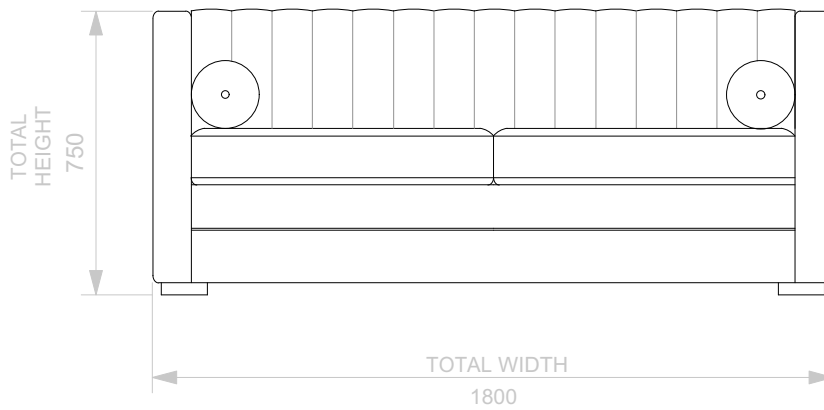

BESPOKE SOFA

LONDON

info@bespokesofalondon.co.uk - www.bespokesofalondon.co.uk

WHITELEY SOFA

	WIDTH (cm)	DEPTH (cm)	HEIGHT (cm)	SEAT HEIGHT (cm)	PLAIN FABRIC (m)	PATTERN (m)	LEATHER (sqm)
ARMCHAIR	90						
2 SEATERS	180						
2.5 SEATERS	220	95	75	44	18	22	26
3 SEATERS	240						

BESPOKE SOFA
LONDON

info@bespokesofalondon.co.uk - www.bespokesofalondon.co.uk

WHITELEY SOFA

	WIDTH (cm)	DEPTH (cm)	HEIGHT (cm)	SEAT HEIGHT (cm)	PLAIN FABRIC (m)	PATTERN (m)	LEATHER (sqm)
ARMCHAIR	90						
2 SEATERS	180	95	75	44	16	19	22
2.5 SEATERS	220						
3 SEATERS	240						