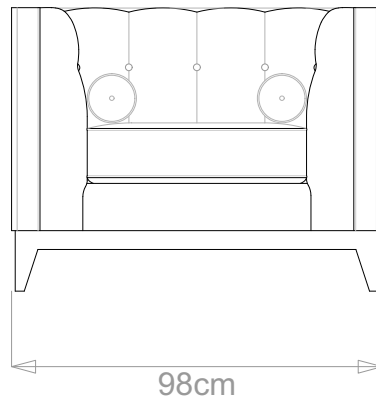

BESPOKE SOFA LONDON

info@bespokesofalondon.co.uk | www.bespokesofalondon.com

ZURICH SOFA

	WIDTH (cm)	DEPTH (cm)	HEIGHT (cm)	SEAT HEIGHT (cm)	PLAIN FABRIC (m)	PATTERN (m)	LEATHER (sqm)
▶ ARMCHAIR	98	90	75	43	6	7.2	8.4
2-SEATER	160				11	13.2	15.4
2.5-SEATER	190				12	14.4	16.8
3-SEATER	210				14	16.8	19.6
3.5-SEATER	240				15	18	21

BESPOKE SOFA
LONDON

info@bespokesofalondon.co.uk | www.bespokesofalondon.com

ZURICH SOFA

	WIDTH (cm)	DEPTH (cm)	HEIGHT (cm)	SEAT HEIGHT (cm)	PLAIN FABRIC (m)	PATTERN (m)	LEATHER (sqm)
ARMCHAIR	98				6	7.2	8.4
2-SEATER	160	90	75	43	11	13.2	15.4
2.5-SEATER	190				12	14.4	16.8
3-SEATER	210				14	16.8	19.6
3.5-SEATER	240				15	18	21

BESPOKE SOFA

LONDON

info@bespokesofalondon.co.uk | www.bespokesofalondon.com

ZURICH SOFA

	WIDTH (cm)	DEPTH (cm)	HEIGHT (cm)	SEAT HEIGHT (cm)	PLAIN FABRIC (m)	PATTERN (m)	LEATHER (sqm)
ARMCHAIR	98				6	7.2	8.4
2-SEATER	160				11	13.2	15.4
2.5-SEATER	190	90	75	43	12	14.4	16.8
3-SEATER	210				14	16.8	19.6
3.5-SEATER	240				15	18	21

BESPOKE SOFA LONDON

info@bespokesofalondon.co.uk | www.bespokesofalondon.com

ZURICH SOFA

	WIDTH (cm)	DEPTH (cm)	HEIGHT (cm)	SEAT HEIGHT (cm)	PLAIN FABRIC (m)	PATTERN (m)	LEATHER (sqm)
ARMCHAIR	98	90	75	43	6	7.2	8.4
2-SEATER	160				11	13.2	15.4
2.5-SEATER	190				12	14.4	16.8
3-SEATER	210				14	16.8	19.6
3.5-SEATER	240				15	18	21