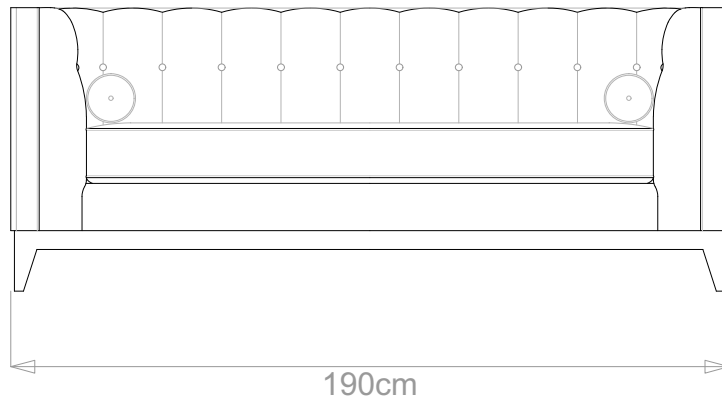

BESPOKE SOFA LONDON

info@bespokesofalondon.co.uk | www.bespokesofalondon.com

ZURICH SOFA

	WIDTH (cm)	DEPTH (cm)	HEIGHT (cm)	SEAT HEIGHT (cm)	PLAIN FABRIC (m)	PATTERN (m)	LEATHER (sqm)
▶ ARMCHAIR	98	90	75	43	6	7.2	8.4
2-SEATER	160				11	13.2	15.4
2.5-SEATER	190				12	14.4	16.8
3-SEATER	210				14	16.8	19.6
3.5-SEATER	240				15	18	21

BESPOKE SOFA
LONDON

info@bespokesofalondon.co.uk | www.bespokesofalondon.com

ZURICH SOFA

	WIDTH (cm)	DEPTH (cm)	HEIGHT (cm)	SEAT HEIGHT (cm)	PLAIN FABRIC (m)	PATTERN (m)	LEATHER (sqm)
ARMCHAIR	98				6	7.2	8.4
2-SEATER	160	90	75	43	11	13.2	15.4
2.5-SEATER	190				12	14.4	16.8
3-SEATER	210				14	16.8	19.6
3.5-SEATER	240				15	18	21

BESPOKE SOFA

LONDON

info@bespokesofalondon.co.uk | www.bespokesofalondon.com

ZURICH SOFA

	WIDTH (cm)	DEPTH (cm)	HEIGHT (cm)	SEAT HEIGHT (cm)	PLAIN FABRIC (m)	PATTERN (m)	LEATHER (sqm)
ARMCHAIR	98				6	7.2	8.4
2-SEATER	160				11	13.2	15.4
2.5-SEATER	190	90	75	43	12	14.4	16.8
3-SEATER	210				14	16.8	19.6
3.5-SEATER	240				15	18	21

BESPOKE SOFA LONDON

info@bespokesofalondon.co.uk | www.bespokesofalondon.com

ZURICH SOFA

	WIDTH (cm)	DEPTH (cm)	HEIGHT (cm)	SEAT HEIGHT (cm)	PLAIN FABRIC (m)	PATTERN (m)	LEATHER (sqm)
ARMCHAIR	98	90	75	43	6	7.2	8.4
2-SEATER	160				11	13.2	15.4
2.5-SEATER	190				12	14.4	16.8
3-SEATER	210				14	16.8	19.6
3.5-SEATER	240				15	18	21