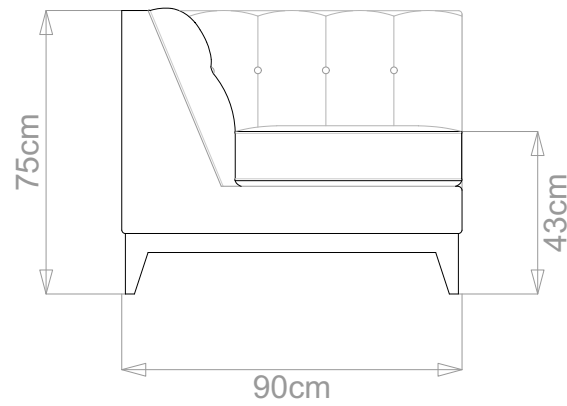

BESPOKE SOFA
LONDON

info@bespokesofalondon.co.uk | www.bespokesofalondon.com

ZURICH SOFA

	WIDTH (cm)	DEPTH (cm)	HEIGHT (cm)	SEAT HEIGHT (cm)	PLAIN FABRIC (m)	PATTERN (m)	LEATHER (sqm)
ARMCHAIR	98				6	7.2	8.4
2-SEATER	160	90	75	43	11	13.2	15.4
2.5-SEATER	190				12	14.4	16.8
3-SEATER	210				14	16.8	19.6
3.5-SEATER	240				15	18	21

BESPOKE SOFA

LONDON

info@bespokesofalondon.co.uk | www.bespokesofalondon.com

ZURICH SOFA

	WIDTH (cm)	DEPTH (cm)	HEIGHT (cm)	SEAT HEIGHT (cm)	PLAIN FABRIC (m)	PATTERN (m)	LEATHER (sqm)
ARMCHAIR	98				6	7.2	8.4
2-SEATER	160				11	13.2	15.4
2.5-SEATER	190	90	75	43	12	14.4	16.8
3-SEATER	210				14	16.8	19.6
3.5-SEATER	240				15	18	21

BESPOKE SOFA LONDON

info@bespokesofalondon.co.uk | www.bespokesofalondon.com

ZURICH SOFA

	WIDTH (cm)	DEPTH (cm)	HEIGHT (cm)	SEAT HEIGHT (cm)	PLAIN FABRIC (m)	PATTERN (m)	LEATHER (sqm)
ARMCHAIR	98	90	75	43	6	7.2	8.4
2-SEATER	160				11	13.2	15.4
2.5-SEATER	190				12	14.4	16.8
3-SEATER	210				14	16.8	19.6
3.5-SEATER	240				15	18	21

BESPOKE SOFA

LONDON

info@bespokesofalondon.co.uk | www.bespokesofalondon.com

ZURICH SOFA

	WIDTH (cm)	DEPTH (cm)	HEIGHT (cm)	SEAT HEIGHT (cm)	PLAIN FABRIC (m)	PATTERN (m)	LEATHER (sqm)
ARMCHAIR	98				6	7.2	8.4
2-SEATER	160				11	13.2	15.4
2.5-SEATER	190				12	14.4	16.8
3-SEATER	210				14	16.8	19.6
3.5-SEATER	240				90	75	43