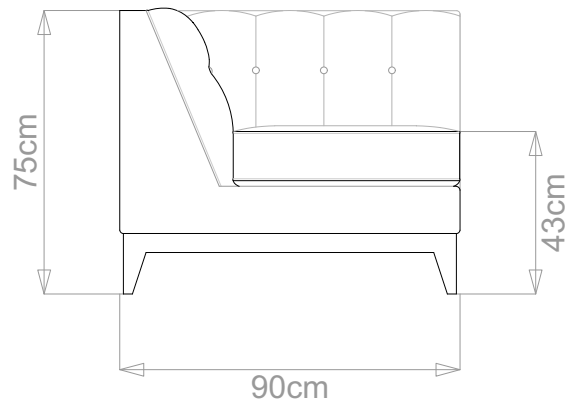

BESPOKE SOFA
LONDON

info@bespokesofalondon.co.uk | www.bespokesofalondon.com

ZURICH SOFA

	WIDTH (cm)	DEPTH (cm)	HEIGHT (cm)	SEAT HEIGHT (cm)	PLAIN FABRIC (m)	PATTERN (m)	LEATHER (sqm)
ARMCHAIR	98				6	7.2	8.4
2-SEATER	160	90	75	43	11	13.2	15.4
2.5-SEATER	190				12	14.4	16.8
3-SEATER	210				14	16.8	19.6
3.5-SEATER	240				15	18	21

BESPOKE SOFA

LONDON

info@bespokesofalondon.co.uk | www.bespokesofalondon.com

ZURICH SOFA

	WIDTH (cm)	DEPTH (cm)	HEIGHT (cm)	SEAT HEIGHT (cm)	PLAIN FABRIC (m)	PATTERN (m)	LEATHER (sqm)
ARMCHAIR	98				6	7.2	8.4
2-SEATER	160				11	13.2	15.4
2.5-SEATER	190	90	75	43	12	14.4	16.8
3-SEATER	210				14	16.8	19.6
3.5-SEATER	240				15	18	21

BESPOKE SOFA LONDON

info@bespokesofalondon.co.uk | www.bespokesofalondon.com

ZURICH SOFA

	WIDTH (cm)	DEPTH (cm)	HEIGHT (cm)	SEAT HEIGHT (cm)	PLAIN FABRIC (m)	PATTERN (m)	LEATHER (sqm)
ARMCHAIR	98	90	75	43	6	7.2	8.4
2-SEATER	160				11	13.2	15.4
2.5-SEATER	190				12	14.4	16.8
3-SEATER	210				14	16.8	19.6
3.5-SEATER	240				15	18	21

BESPOKE SOFA

LONDON

info@bespokesofalondon.co.uk | www.bespokesofalondon.com

ZURICH SOFA

	WIDTH (cm)	DEPTH (cm)	HEIGHT (cm)	SEAT HEIGHT (cm)	PLAIN FABRIC (m)	PATTERN (m)	LEATHER (sqm)
ARMCHAIR	98				6	7.2	8.4
2-SEATER	160				11	13.2	15.4
2.5-SEATER	190				12	14.4	16.8
3-SEATER	210				14	16.8	19.6
3.5-SEATER	240				90	75	43