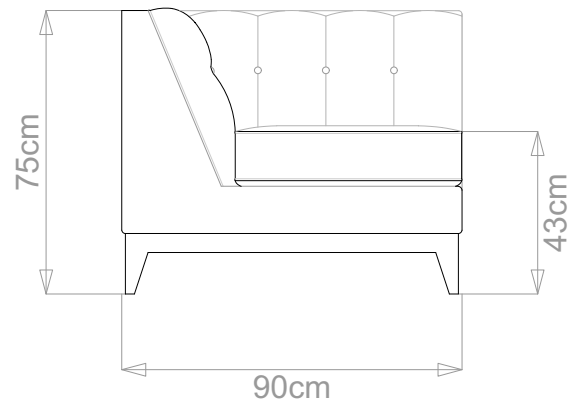

BESPOKE SOFA LONDON

info@bespokesofalondon.co.uk | www.bespokesofalondon.com

ZURICH SOFA

	WIDTH (cm)	DEPTH (cm)	HEIGHT (cm)	SEAT HEIGHT (cm)	PLAIN FABRIC (m)	PATTERN (m)	LEATHER (sqm)
▶ ARMCHAIR	98	90	75	43	6	7.2	8.4
2-SEATER	160				11	13.2	15.4
2.5-SEATER	190				12	14.4	16.8
3-SEATER	210				14	16.8	19.6
3.5-SEATER	240				15	18	21

BESPOKE SOFA
LONDON

info@bespokesofalondon.co.uk | www.bespokesofalondon.com

ZURICH SOFA

	WIDTH (cm)	DEPTH (cm)	HEIGHT (cm)	SEAT HEIGHT (cm)	PLAIN FABRIC (m)	PATTERN (m)	LEATHER (sqm)
ARMCHAIR	98				6	7.2	8.4
2-SEATER	160	90	75	43	11	13.2	15.4
2.5-SEATER	190				12	14.4	16.8
3-SEATER	210				14	16.8	19.6
3.5-SEATER	240				15	18	21

BESPOKE SOFA

LONDON

info@bespokesofalondon.co.uk | www.bespokesofalondon.com

ZURICH SOFA

	WIDTH (cm)	DEPTH (cm)	HEIGHT (cm)	SEAT HEIGHT (cm)	PLAIN FABRIC (m)	PATTERN (m)	LEATHER (sqm)
ARMCHAIR	98				6	7.2	8.4
2-SEATER	160				11	13.2	15.4
2.5-SEATER	190	90	75	43	12	14.4	16.8
3-SEATER	210				14	16.8	19.6
3.5-SEATER	240				15	18	21

BESPOKE SOFA LONDON

info@bespokesofalondon.co.uk | www.bespokesofalondon.com

ZURICH SOFA

	WIDTH (cm)	DEPTH (cm)	HEIGHT (cm)	SEAT HEIGHT (cm)	PLAIN FABRIC (m)	PATTERN (m)	LEATHER (sqm)
ARMCHAIR	98	90	75	43	6	7.2	8.4
2-SEATER	160				11	13.2	15.4
2.5-SEATER	190				12	14.4	16.8
3-SEATER	210				14	16.8	19.6
3.5-SEATER	240				15	18	21