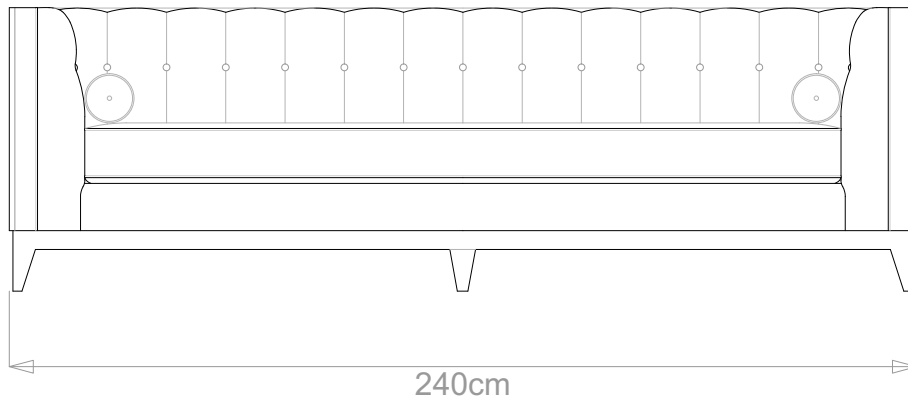

BESPOKE SOFA
LONDON

info@bespokesofalondon.co.uk | www.bespokesofalondon.com

ZURICH SOFA

	WIDTH (cm)	DEPTH (cm)	HEIGHT (cm)	SEAT HEIGHT (cm)	PLAIN FABRIC (m)	PATTERN (m)	LEATHER (sqm)
ARMCHAIR	98				6	7.2	8.4
2-SEATER	160	90	75	43	11	13.2	15.4
2.5-SEATER	190				12	14.4	16.8
3-SEATER	210				14	16.8	19.6
3.5-SEATER	240				15	18	21

BESPOKE SOFA

LONDON

info@bespokesofalondon.co.uk | www.bespokesofalondon.com

ZURICH SOFA

	WIDTH (cm)	DEPTH (cm)	HEIGHT (cm)	SEAT HEIGHT (cm)	PLAIN FABRIC (m)	PATTERN (m)	LEATHER (sqm)
ARMCHAIR	98				6	7.2	8.4
2-SEATER	160				11	13.2	15.4
2.5-SEATER	190	90	75	43	12	14.4	16.8
3-SEATER	210				14	16.8	19.6
3.5-SEATER	240				15	18	21

BESPOKE SOFA LONDON

info@bespokesofalondon.co.uk | www.bespokesofalondon.com

ZURICH SOFA

	WIDTH (cm)	DEPTH (cm)	HEIGHT (cm)	SEAT HEIGHT (cm)	PLAIN FABRIC (m)	PATTERN (m)	LEATHER (sqm)
ARMCHAIR	98	90	75	43	6	7.2	8.4
2-SEATER	160				11	13.2	15.4
2.5-SEATER	190				12	14.4	16.8
3-SEATER	210				14	16.8	19.6
3.5-SEATER	240				15	18	21

BESPOKE SOFA

LONDON

info@bespokesofalondon.co.uk | www.bespokesofalondon.com

ZURICH SOFA

	WIDTH (cm)	DEPTH (cm)	HEIGHT (cm)	SEAT HEIGHT (cm)	PLAIN FABRIC (m)	PATTERN (m)	LEATHER (sqm)
ARMCHAIR	98				6	7.2	8.4
2-SEATER	160				11	13.2	15.4
2.5-SEATER	190				12	14.4	16.8
3-SEATER	210				14	16.8	19.6
3.5-SEATER	240				90	75	43