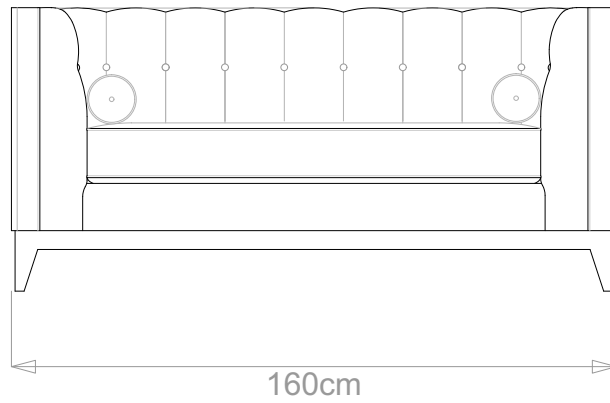

BESPOKE SOFA LONDON

info@bespokesofalondon.co.uk | www.bespokesofalondon.com

ZURICH SOFA

	WIDTH (cm)	DEPTH (cm)	HEIGHT (cm)	SEAT HEIGHT (cm)	PLAIN FABRIC (m)	PATTERN (m)	LEATHER (sqm)
▶ ARMCHAIR	98	90	75	43	6	7.2	8.4
2-SEATER	160				11	13.2	15.4
2.5-SEATER	190				12	14.4	16.8
3-SEATER	210				14	16.8	19.6
3.5-SEATER	240				15	18	21

BESPOKE SOFA
LONDON

info@bespokesofalondon.co.uk | www.bespokesofalondon.com

ZURICH SOFA

	WIDTH (cm)	DEPTH (cm)	HEIGHT (cm)	SEAT HEIGHT (cm)	PLAIN FABRIC (m)	PATTERN (m)	LEATHER (sqm)
ARMCHAIR	98				6	7.2	8.4
2-SEATER	160	90	75	43	11	13.2	15.4
2.5-SEATER	190				12	14.4	16.8
3-SEATER	210				14	16.8	19.6
3.5-SEATER	240				15	18	21

BESPOKE SOFA

LONDON

info@bespokesofalondon.co.uk | www.bespokesofalondon.com

ZURICH SOFA

	WIDTH (cm)	DEPTH (cm)	HEIGHT (cm)	SEAT HEIGHT (cm)	PLAIN FABRIC (m)	PATTERN (m)	LEATHER (sqm)
ARMCHAIR	98				6	7.2	8.4
2-SEATER	160				11	13.2	15.4
2.5-SEATER	190	90	75	43	12	14.4	16.8
3-SEATER	210				14	16.8	19.6
3.5-SEATER	240				15	18	21

BESPOKE SOFA

LONDON

info@bespokesofalondon.co.uk | www.bespokesofalondon.com

ZURICH SOFA

	WIDTH (cm)	DEPTH (cm)	HEIGHT (cm)	SEAT HEIGHT (cm)	PLAIN FABRIC (m)	PATTERN (m)	LEATHER (sqm)
ARMCHAIR	98				6	7.2	8.4
2-SEATER	160				11	13.2	15.4
2.5-SEATER	190				12	14.4	16.8
3-SEATER	210				14	16.8	19.6
3.5-SEATER	240				90	75	43