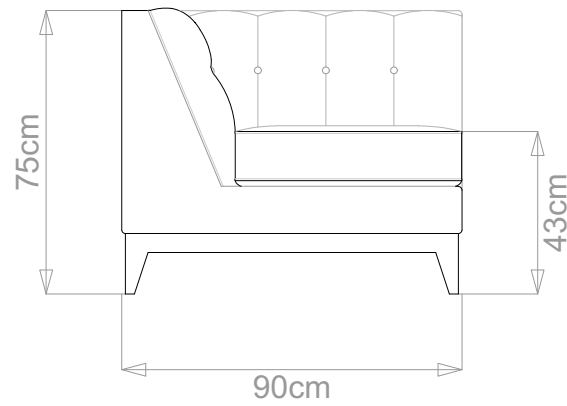

BESPOKE SOFA LONDON

info@bespokesofalondon.co.uk | www.bespokesofalondon.com

ZURICH SOFA

	WIDTH (cm)	DEPTH (cm)	HEIGHT (cm)	SEAT HEIGHT (cm)	PLAIN FABRIC (m)	PATTERN (m)	LEATHER (sqm)
▶ ARMCHAIR	98	90	75	43	6	7.2	8.4
2-SEATER	160				11	13.2	15.4
2.5-SEATER	190				12	14.4	16.8
3-SEATER	210				14	16.8	19.6
3.5-SEATER	240				15	18	21

BESPOKE SOFA
LONDON

info@bespokesofalondon.co.uk | www.bespokesofalondon.com

ZURICH SOFA

	WIDTH (cm)	DEPTH (cm)	HEIGHT (cm)	SEAT HEIGHT (cm)	PLAIN FABRIC (m)	PATTERN (m)	LEATHER (sqm)
ARMCHAIR	98				6	7.2	8.4
2-SEATER	160	90	75	43	11	13.2	15.4
2.5-SEATER	190				12	14.4	16.8
3-SEATER	210				14	16.8	19.6
3.5-SEATER	240				15	18	21

BESPOKE SOFA

LONDON

info@bespokesofalondon.co.uk | www.bespokesofalondon.com

ZURICH SOFA

	WIDTH (cm)	DEPTH (cm)	HEIGHT (cm)	SEAT HEIGHT (cm)	PLAIN FABRIC (m)	PATTERN (m)	LEATHER (sqm)
ARMCHAIR	98				6	7.2	8.4
2-SEATER	160				11	13.2	15.4
2.5-SEATER	190	90	75	43	12	14.4	16.8
3-SEATER	210				14	16.8	19.6
3.5-SEATER	240				15	18	21

BESPOKE SOFA LONDON

info@bespokesofalondon.co.uk | www.bespokesofalondon.com

ZURICH SOFA

	WIDTH (cm)	DEPTH (cm)	HEIGHT (cm)	SEAT HEIGHT (cm)	PLAIN FABRIC (m)	PATTERN (m)	LEATHER (sqm)
ARMCHAIR	98	90	75	43	6	7.2	8.4
2-SEATER	160				11	13.2	15.4
2.5-SEATER	190				12	14.4	16.8
3-SEATER	210				14	16.8	19.6
3.5-SEATER	240				15	18	21