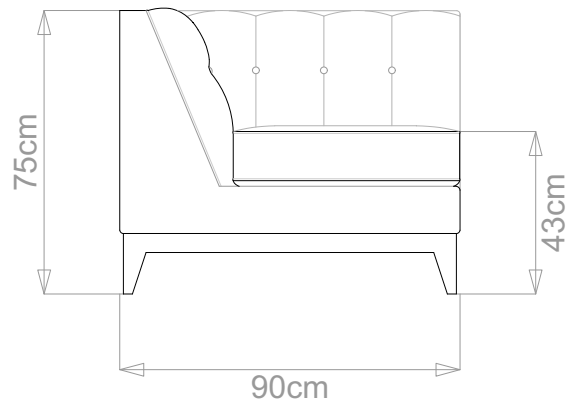

BESPOKE SOFA
LONDON

info@bespokesofalondon.co.uk | www.bespokesofalondon.com

ZURICH SOFA

	WIDTH (cm)	DEPTH (cm)	HEIGHT (cm)	SEAT HEIGHT (cm)	PLAIN FABRIC (m)	PATTERN (m)	LEATHER (sqm)
ARMCHAIR	98				6	7.2	8.4
2-SEATER	160	90	75	43	11	13.2	15.4
2.5-SEATER	190				12	14.4	16.8
3-SEATER	210				14	16.8	19.6
3.5-SEATER	240				15	18	21

BESPOKE SOFA

LONDON

info@bespokesofalondon.co.uk | www.bespokesofalondon.com

ZURICH SOFA

	WIDTH (cm)	DEPTH (cm)	HEIGHT (cm)	SEAT HEIGHT (cm)	PLAIN FABRIC (m)	PATTERN (m)	LEATHER (sqm)
ARMCHAIR	98				6	7.2	8.4
2-SEATER	160				11	13.2	15.4
2.5-SEATER	190	90	75	43	12	14.4	16.8
3-SEATER	210				14	16.8	19.6
3.5-SEATER	240				15	18	21

BESPOKE SOFA LONDON

info@bespokesofalondon.co.uk | www.bespokesofalondon.com

ZURICH SOFA

	WIDTH (cm)	DEPTH (cm)	HEIGHT (cm)	SEAT HEIGHT (cm)	PLAIN FABRIC (m)	PATTERN (m)	LEATHER (sqm)
ARMCHAIR	98	90	75	43	6	7.2	8.4
2-SEATER	160				11	13.2	15.4
2.5-SEATER	190				12	14.4	16.8
3-SEATER	210				14	16.8	19.6
3.5-SEATER	240				15	18	21

BESPOKE SOFA

LONDON

info@bespokesofalondon.co.uk | www.bespokesofalondon.com

ZURICH SOFA

	WIDTH (cm)	DEPTH (cm)	HEIGHT (cm)	SEAT HEIGHT (cm)	PLAIN FABRIC (m)	PATTERN (m)	LEATHER (sqm)
ARMCHAIR	98				6	7.2	8.4
2-SEATER	160				11	13.2	15.4
2.5-SEATER	190				12	14.4	16.8
3-SEATER	210				14	16.8	19.6
3.5-SEATER	240				90	75	43