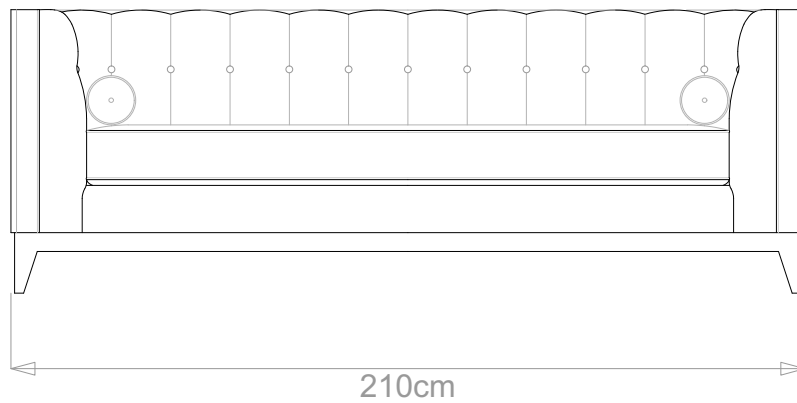

BESPOKE SOFA
LONDON

info@bespokesofalondon.co.uk | www.bespokesofalondon.com

ZURICH SOFA

	WIDTH (cm)	DEPTH (cm)	HEIGHT (cm)	SEAT HEIGHT (cm)	PLAIN FABRIC (m)	PATTERN (m)	LEATHER (sqm)
ARMCHAIR	98				6	7.2	8.4
2-SEATER	160	90	75	43	11	13.2	15.4
2.5-SEATER	190				12	14.4	16.8
3-SEATER	210				14	16.8	19.6
3.5-SEATER	240				15	18	21

BESPOKE SOFA

LONDON

info@bespokesofalondon.co.uk | www.bespokesofalondon.com

ZURICH SOFA

	WIDTH (cm)	DEPTH (cm)	HEIGHT (cm)	SEAT HEIGHT (cm)	PLAIN FABRIC (m)	PATTERN (m)	LEATHER (sqm)
ARMCHAIR	98				6	7.2	8.4
2-SEATER	160				11	13.2	15.4
2.5-SEATER	190	90	75	43	12	14.4	16.8
3-SEATER	210				14	16.8	19.6
3.5-SEATER	240				15	18	21

BESPOKE SOFA LONDON

info@bespokesofalondon.co.uk | www.bespokesofalondon.com

ZURICH SOFA

	WIDTH (cm)	DEPTH (cm)	HEIGHT (cm)	SEAT HEIGHT (cm)	PLAIN FABRIC (m)	PATTERN (m)	LEATHER (sqm)
ARMCHAIR	98	90	75	43	6	7.2	8.4
2-SEATER	160				11	13.2	15.4
2.5-SEATER	190				12	14.4	16.8
3-SEATER	210				14	16.8	19.6
3.5-SEATER	240				15	18	21

BESPOKE SOFA

LONDON

info@bespokesofalondon.co.uk | www.bespokesofalondon.com

ZURICH SOFA

	WIDTH (cm)	DEPTH (cm)	HEIGHT (cm)	SEAT HEIGHT (cm)	PLAIN FABRIC (m)	PATTERN (m)	LEATHER (sqm)
ARMCHAIR	98				6	7.2	8.4
2-SEATER	160				11	13.2	15.4
2.5-SEATER	190				12	14.4	16.8
3-SEATER	210				14	16.8	19.6
3.5-SEATER	240				90	75	43