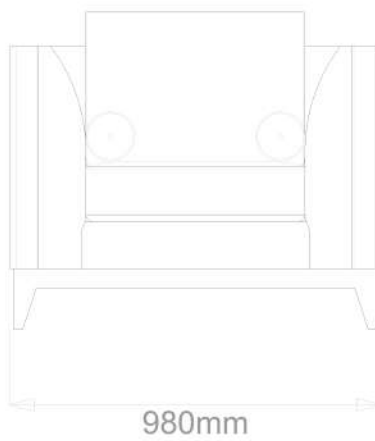

BESPOKE SOFA
LONDON

info@bespokesofalondon.co.uk | www.bespokesofalondon.com

ZURICH ZWEI SOFA

	WIDTH (cm)	DEPTH (cm)	HEIGHT (cm)	SEAT HEIGHT (cm)	PLAIN FABRIC (m)	PATTERN (m)	LEATHER (sqm)
▶ ARMCHAIR	98	90	86	43	6	7.2	8.4
2-SEATER	160				11	13.2	15.4
2.5-SEATER	190				12	14.4	16.8
3-SEATER	210				14	16.8	19.6
3.5-SEATER	240				15	18	21

BESPOKE SOFA
LONDON

info@bespokesofalondon.co.uk | www.bespokesofalondon.com

ZURICH ZWEI SOFA

	WIDTH (cm)	DEPTH (cm)	HEIGHT (cm)	SEAT HEIGHT (cm)	PLAIN FABRIC (m)	PATTERN (m)	LEATHER (sqm)
ARMCHAIR	98				6	7.2	8.4
2-SEATER	160	90	86	43	11	13.2	15.4
2.5-SEATER	190				12	14.4	16.8
3-SEATER	210				14	16.8	19.6
3.5-SEATER	240				15	18	21

BESPOKE SOFA LONDON

info@bespokesofalondon.co.uk | www.bespokesofalondon.com

ZURICH ZWEI SOFA

	WIDTH (cm)	DEPTH (cm)	HEIGHT (cm)	SEAT HEIGHT (cm)	PLAIN FABRIC (m)	PATTERN (m)	LEATHER (sqm)
ARMCHAIR	98	90	86	43	6	7.2	8.4
2-SEATER	160				11	13.2	15.4
2.5-SEATER	190				12	14.4	16.8
3-SEATER	210				14	16.8	19.6
3.5-SEATER	240				15	18	21