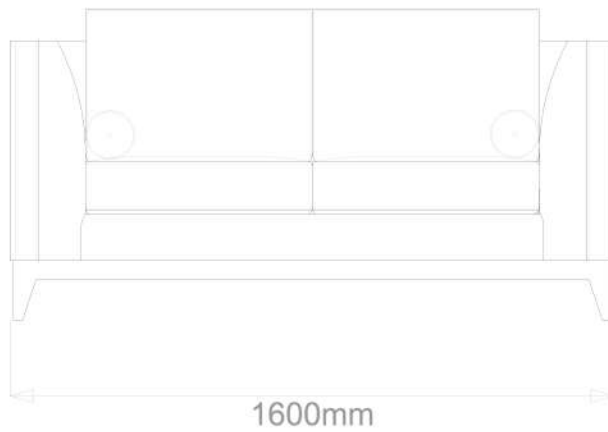

BESPOKE SOFA
LONDON

info@bespokesofalondon.co.uk | www.bespokesofalondon.com

ZURICH ZWEI SOFA

	WIDTH (cm)	DEPTH (cm)	HEIGHT (cm)	SEAT HEIGHT (cm)	PLAIN FABRIC (m)	PATTERN (m)	LEATHER (sqm)
▶ ARMCHAIR	98	90	86	43	6	7.2	8.4
2-SEATER	160				11	13.2	15.4
2.5-SEATER	190				12	14.4	16.8
3-SEATER	210				14	16.8	19.6
3.5-SEATER	240				15	18	21

BESPOKE SOFA
LONDON

info@bespokesofalondon.co.uk | www.bespokesofalondon.com

ZURICH ZWEI SOFA

	WIDTH (cm)	DEPTH (cm)	HEIGHT (cm)	SEAT HEIGHT (cm)	PLAIN FABRIC (m)	PATTERN (m)	LEATHER (sqm)
ARMCHAIR	98				6	7.2	8.4
2-SEATER	160	90	86	43	11	13.2	15.4
2.5-SEATER	190				12	14.4	16.8
3-SEATER	210				14	16.8	19.6
3.5-SEATER	240				15	18	21

BESPOKE SOFA LONDON

info@bespokesofalondon.co.uk | www.bespokesofalondon.com

ZURICH ZWEI SOFA

	WIDTH (cm)	DEPTH (cm)	HEIGHT (cm)	SEAT HEIGHT (cm)	PLAIN FABRIC (m)	PATTERN (m)	LEATHER (sqm)
ARMCHAIR	98	90	86	43	6	7.2	8.4
2-SEATER	160				11	13.2	15.4
2.5-SEATER	190				12	14.4	16.8
3-SEATER	210				14	16.8	19.6
3.5-SEATER	240				15	18	21

BESPOKE SOFA
LONDON

info@bespokesofalondon.co.uk | www.bespokesofalondon.com

ZURICH ZWEI SOFA

	WIDTH (cm)	DEPTH (cm)	HEIGHT (cm)	SEAT HEIGHT (cm)	PLAIN FABRIC (m)	PATTERN (m)	LEATHER (sqm)
ARMCHAIR	98				6	7.2	8.4
2-SEATER	160				11	13.2	15.4
2.5-SEATER	190				12	14.4	16.8
3-SEATER	210				14	16.8	19.6
3.5-SEATER	240				90	86	43