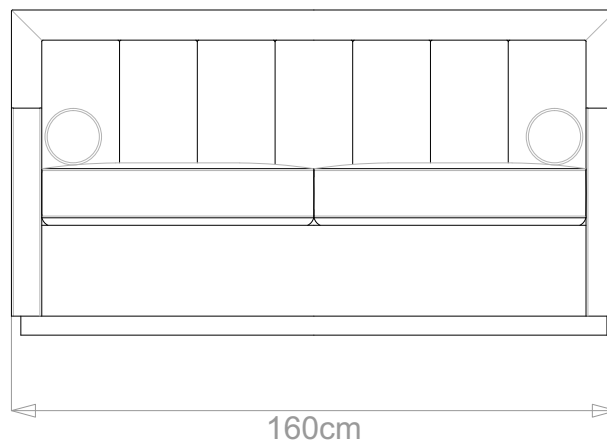

## CAMBRIDGE SOFA

	WIDTH (cm)	DEPTH (cm)	HEIGHT (cm)	SEAT HEIGHT (cm)	PLAIN FABRIC (m)	PATTERN (m)	LEATHER (sqm)
ARMCHAIR	90	95	86	44	6	7.2	11
2-SEATER	160				11	13.2	15.4
2.5-SEATER	190				12	14.4	16.8
3-SEATER	210				14	16.8	19.6
3.5-SEATER	240				16	19.2	22.4

## CAMBRIDGE SOFA

	WIDTH (cm)	DEPTH (cm)	HEIGHT (cm)	SEAT HEIGHT (cm)	PLAIN FABRIC (m)	PATTERN (m)	LEATHER (sqm)
ARMCHAIR	90				6	7.2	11
<b>2-SEATER</b>	<b>160</b>	<b>95</b>	<b>86</b>	<b>44</b>	<b>11</b>	<b>13.2</b>	<b>15.4</b>
2.5-SEATER	190				12	14.4	16.8
3-SEATER	210				14	16.8	19.6
3.5-SEATER	240				16	19.2	22.4

## CAMBRIDGE SOFA

	WIDTH (cm)	DEPTH (cm)	HEIGHT (cm)	SEAT HEIGHT (cm)	PLAIN FABRIC (m)	PATTERN (m)	LEATHER (sqm)
ARMCHAIR	90	95	86	44	6	7.2	11
2-SEATER	160				11	13.2	15.4
2.5-SEATER	190				12	14.4	16.8
<b>3-SEATER</b>	<b>210</b>				<b>14</b>	<b>16.8</b>	<b>19.6</b>
3.5-SEATER	240				16	19.2	22.4

## CAMBRIDGE SOFA

	WIDTH (cm)	DEPTH (cm)	HEIGHT (cm)	SEAT HEIGHT (cm)	PLAIN FABRIC (m)	PATTERN (m)	LEATHER (sqm)
ARMCHAIR	90				6	7.2	11
2-SEATER	160				11	13.2	15.4
2.5-SEATER	190				12	14.4	16.8
3-SEATER	210				14	16.8	19.6
3.5-SEATER	240				16	19.2	22.4