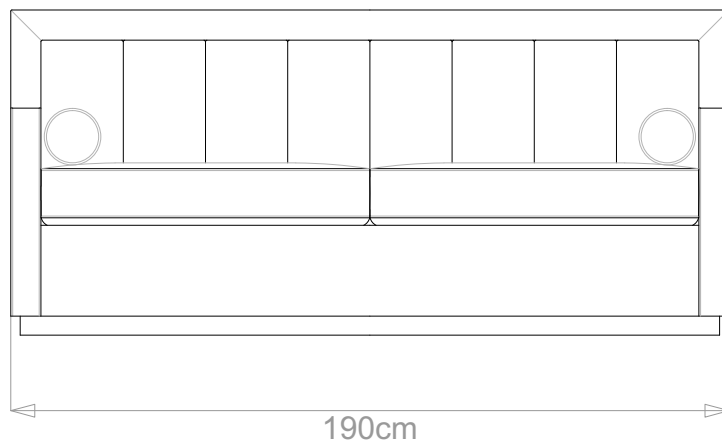

## CAMBRIDGE SOFA

	WIDTH (cm)	DEPTH (cm)	HEIGHT (cm)	SEAT HEIGHT (cm)	PLAIN FABRIC (m)	PATTERN (m)	LEATHER (sqm)
ARMCHAIR	90	95	86	44	6	7.2	11
2-SEATER	160				11	13.2	15.4
2.5-SEATER	190				12	14.4	16.8
3-SEATER	210				14	16.8	19.6
3.5-SEATER	240				16	19.2	22.4

## CAMBRIDGE SOFA

	WIDTH (cm)	DEPTH (cm)	HEIGHT (cm)	SEAT HEIGHT (cm)	PLAIN FABRIC (m)	PATTERN (m)	LEATHER (sqm)
ARMCHAIR	90				6	7.2	11
<b>2-SEATER</b>	<b>160</b>	<b>95</b>	<b>86</b>	<b>44</b>	<b>11</b>	<b>13.2</b>	<b>15.4</b>
2.5-SEATER	190				12	14.4	16.8
3-SEATER	210				14	16.8	19.6
3.5-SEATER	240				16	19.2	22.4

## CAMBRIDGE SOFA

	WIDTH (cm)	DEPTH (cm)	HEIGHT (cm)	SEAT HEIGHT (cm)	PLAIN FABRIC (m)	PATTERN (m)	LEATHER (sqm)
ARMCHAIR	90				6	7.2	11
2-SEATER	160				11	13.2	15.4
<b>2.5-SEATER</b>	<b>190</b>	<b>95</b>	<b>86</b>	<b>44</b>	<b>12</b>	<b>14.4</b>	<b>16.8</b>
3-SEATER	210				14	16.8	19.6
3.5-SEATER	240				16	19.2	22.4

## CAMBRIDGE SOFA

	WIDTH (cm)	DEPTH (cm)	HEIGHT (cm)	SEAT HEIGHT (cm)	PLAIN FABRIC (m)	PATTERN (m)	LEATHER (sqm)
ARMCHAIR	90				6	7.2	11
2-SEATER	160				11	13.2	15.4
2.5-SEATER	190				12	14.4	16.8
3-SEATER	210				14	16.8	19.6
3.5-SEATER	240				16	19.2	22.4