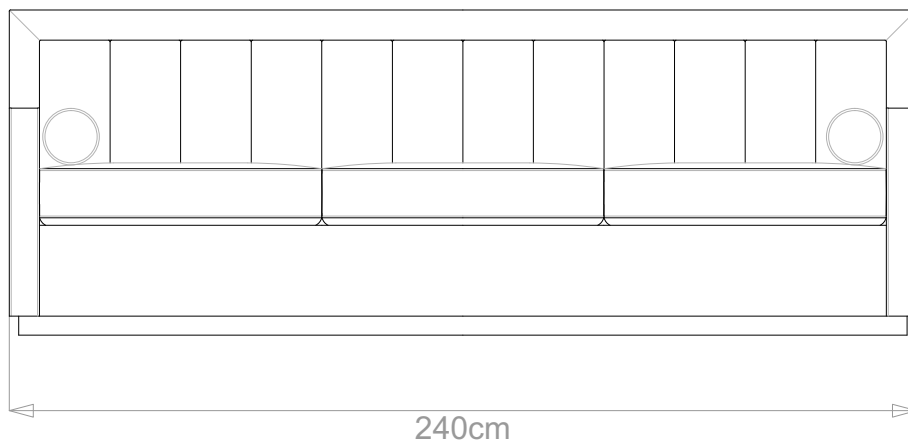

BESPOKE SOFA LONDON

info@bespokesofalondon.co.uk | www.bespokesofalondon.com

CAMBRIDGE SOFA

	WIDTH (cm)	DEPTH (cm)	HEIGHT (cm)	SEAT HEIGHT (cm)	PLAIN FABRIC (m)	PATTERN (m)	LEATHER (sqm)
ARMCHAIR	90				6	7.2	11
2-SEATER	160				11	13.2	15.4
2.5-SEATER	190				12	14.4	16.8
3-SEATER	210				14	16.8	19.6
3.5-SEATER	240				16	19.2	22.4