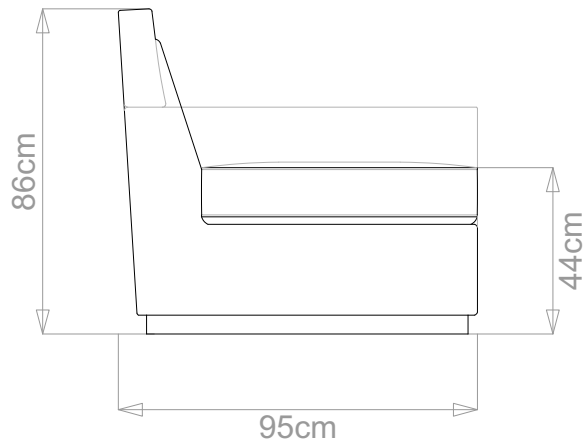

## CAMBRIDGE SOFA

	WIDTH (cm)	DEPTH (cm)	HEIGHT (cm)	SEAT HEIGHT (cm)	PLAIN FABRIC (m)	PATTERN (m)	LEATHER (sqm)
ARMCHAIR	90				6	7.2	11
<b>2-SEATER</b>	<b>160</b>	<b>95</b>	<b>86</b>	<b>44</b>	<b>11</b>	<b>13.2</b>	<b>15.4</b>
2.5-SEATER	190				12	14.4	16.8
3-SEATER	210				14	16.8	19.6
3.5-SEATER	240				16	19.2	22.4

## CAMBRIDGE SOFA

	WIDTH (cm)	DEPTH (cm)	HEIGHT (cm)	SEAT HEIGHT (cm)	PLAIN FABRIC (m)	PATTERN (m)	LEATHER (sqm)
ARMCHAIR	90				6	7.2	11
2-SEATER	160				11	13.2	15.4
<b>2.5-SEATER</b>	<b>190</b>	<b>95</b>	<b>86</b>	<b>44</b>	<b>12</b>	<b>14.4</b>	<b>16.8</b>
3-SEATER	210				14	16.8	19.6
3.5-SEATER	240				16	19.2	22.4

## CAMBRIDGE SOFA

	WIDTH (cm)	DEPTH (cm)	HEIGHT (cm)	SEAT HEIGHT (cm)	PLAIN FABRIC (m)	PATTERN (m)	LEATHER (sqm)
ARMCHAIR	90	95	86	44	6	7.2	11
2-SEATER	160				11	13.2	15.4
2.5-SEATER	190				12	14.4	16.8
<b>3-SEATER</b>	<b>210</b>				<b>14</b>	<b>16.8</b>	<b>19.6</b>
3.5-SEATER	240				16	19.2	22.4

## CAMBRIDGE SOFA

	WIDTH (cm)	DEPTH (cm)	HEIGHT (cm)	SEAT HEIGHT (cm)	PLAIN FABRIC (m)	PATTERN (m)	LEATHER (sqm)
ARMCHAIR	90				6	7.2	11
2-SEATER	160				11	13.2	15.4
2.5-SEATER	190				12	14.4	16.8
3-SEATER	210				14	16.8	19.6
3.5-SEATER	240				16	19.2	22.4