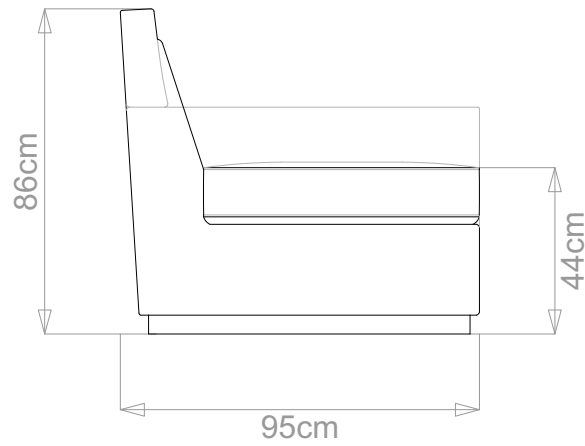

## CAMBRIDGE SOFA

	WIDTH (cm)	DEPTH (cm)	HEIGHT (cm)	SEAT HEIGHT (cm)	PLAIN FABRIC (m)	PATTERN (m)	LEATHER (sqm)
ARMCHAIR	90	95	86	44	6	7.2	11
2-SEATER	160				11	13.2	15.4
2.5-SEATER	190				12	14.4	16.8
3-SEATER	210				14	16.8	19.6
3.5-SEATER	240				16	19.2	22.4

## CAMBRIDGE SOFA

	WIDTH (cm)	DEPTH (cm)	HEIGHT (cm)	SEAT HEIGHT (cm)	PLAIN FABRIC (m)	PATTERN (m)	LEATHER (sqm)
ARMCHAIR	90				6	7.2	11
<b>2-SEATER</b>	<b>160</b>	<b>95</b>	<b>86</b>	<b>44</b>	<b>11</b>	<b>13.2</b>	<b>15.4</b>
2.5-SEATER	190				12	14.4	16.8
3-SEATER	210				14	16.8	19.6
3.5-SEATER	240				16	19.2	22.4

## CAMBRIDGE SOFA

	WIDTH (cm)	DEPTH (cm)	HEIGHT (cm)	SEAT HEIGHT (cm)	PLAIN FABRIC (m)	PATTERN (m)	LEATHER (sqm)
ARMCHAIR	90				6	7.2	11
2-SEATER	160				11	13.2	15.4
<b>2.5-SEATER</b>	<b>190</b>	<b>95</b>	<b>86</b>	<b>44</b>	<b>12</b>	<b>14.4</b>	<b>16.8</b>
3-SEATER	210				14	16.8	19.6
3.5-SEATER	240				16	19.2	22.4

## CAMBRIDGE SOFA

	WIDTH (cm)	DEPTH (cm)	HEIGHT (cm)	SEAT HEIGHT (cm)	PLAIN FABRIC (m)	PATTERN (m)	LEATHER (sqm)
ARMCHAIR	90				6	7.2	11
2-SEATER	160				11	13.2	15.4
2.5-SEATER	190				12	14.4	16.8
3-SEATER	210				14	16.8	19.6
3.5-SEATER	240				16	19.2	22.4