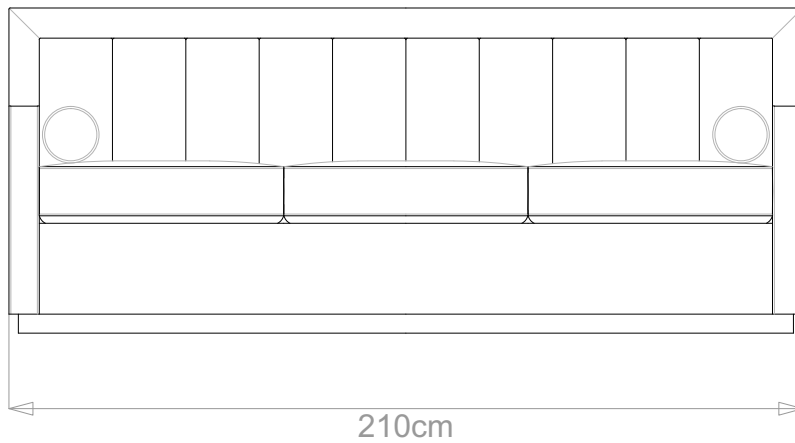

## CAMBRIDGE SOFA

	WIDTH (cm)	DEPTH (cm)	HEIGHT (cm)	SEAT HEIGHT (cm)	PLAIN FABRIC (m)	PATTERN (m)	LEATHER (sqm)
ARMCHAIR	90				6	7.2	11
<b>2-SEATER</b>	<b>160</b>	<b>95</b>	<b>86</b>	<b>44</b>	<b>11</b>	<b>13.2</b>	<b>15.4</b>
2.5-SEATER	190				12	14.4	16.8
3-SEATER	210				14	16.8	19.6
3.5-SEATER	240				16	19.2	22.4

## CAMBRIDGE SOFA

	WIDTH (cm)	DEPTH (cm)	HEIGHT (cm)	SEAT HEIGHT (cm)	PLAIN FABRIC (m)	PATTERN (m)	LEATHER (sqm)
ARMCHAIR	90				6	7.2	11
2-SEATER	160				11	13.2	15.4
<b>2.5-SEATER</b>	<b>190</b>	<b>95</b>	<b>86</b>	<b>44</b>	<b>12</b>	<b>14.4</b>	<b>16.8</b>
3-SEATER	210				14	16.8	19.6
3.5-SEATER	240				16	19.2	22.4

## CAMBRIDGE SOFA

	WIDTH (cm)	DEPTH (cm)	HEIGHT (cm)	SEAT HEIGHT (cm)	PLAIN FABRIC (m)	PATTERN (m)	LEATHER (sqm)
ARMCHAIR	90	95	86	44	6	7.2	11
2-SEATER	160				11	13.2	15.4
2.5-SEATER	190				12	14.4	16.8
<b>3-SEATER</b>	<b>210</b>				<b>14</b>	<b>16.8</b>	<b>19.6</b>
3.5-SEATER	240				16	19.2	22.4

## CAMBRIDGE SOFA

	WIDTH (cm)	DEPTH (cm)	HEIGHT (cm)	SEAT HEIGHT (cm)	PLAIN FABRIC (m)	PATTERN (m)	LEATHER (sqm)
ARMCHAIR	90				6	7.2	11
2-SEATER	160				11	13.2	15.4
2.5-SEATER	190				12	14.4	16.8
3-SEATER	210				14	16.8	19.6
3.5-SEATER	240				16	19.2	22.4