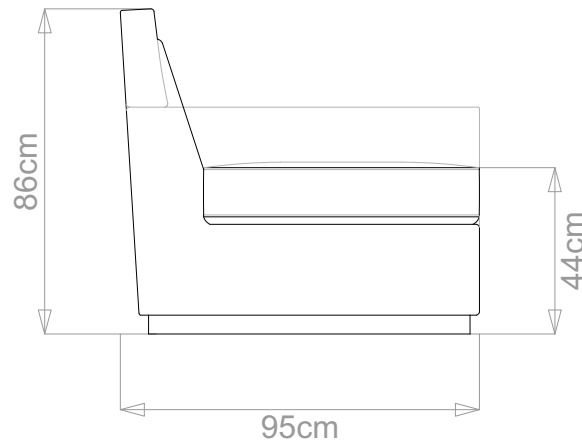

## CAMBRIDGE SOFA

	WIDTH (cm)	DEPTH (cm)	HEIGHT (cm)	SEAT HEIGHT (cm)	PLAIN FABRIC (m)	PATTERN (m)	LEATHER (sqm)
ARMCHAIR	90	95	86	44	6	7.2	11
2-SEATER	160				11	13.2	15.4
2.5-SEATER	190				12	14.4	16.8
3-SEATER	210				14	16.8	19.6
3.5-SEATER	240				16	19.2	22.4

## CAMBRIDGE SOFA

	WIDTH (cm)	DEPTH (cm)	HEIGHT (cm)	SEAT HEIGHT (cm)	PLAIN FABRIC (m)	PATTERN (m)	LEATHER (sqm)
ARMCHAIR	90				6	7.2	11
<b>2-SEATER</b>	<b>160</b>	<b>95</b>	<b>86</b>	<b>44</b>	<b>11</b>	<b>13.2</b>	<b>15.4</b>
2.5-SEATER	190				12	14.4	16.8
3-SEATER	210				14	16.8	19.6
3.5-SEATER	240				16	19.2	22.4

## CAMBRIDGE SOFA

	WIDTH (cm)	DEPTH (cm)	HEIGHT (cm)	SEAT HEIGHT (cm)	PLAIN FABRIC (m)	PATTERN (m)	LEATHER (sqm)
ARMCHAIR	90				6	7.2	11
2-SEATER	160				11	13.2	15.4
<b>2.5-SEATER</b>	<b>190</b>	<b>95</b>	<b>86</b>	<b>44</b>	<b>12</b>	<b>14.4</b>	<b>16.8</b>
3-SEATER	210				14	16.8	19.6
3.5-SEATER	240				16	19.2	22.4

## CAMBRIDGE SOFA

	WIDTH (cm)	DEPTH (cm)	HEIGHT (cm)	SEAT HEIGHT (cm)	PLAIN FABRIC (m)	PATTERN (m)	LEATHER (sqm)
ARMCHAIR	90				6	7.2	11
2-SEATER	160				11	13.2	15.4
2.5-SEATER	190				12	14.4	16.8
3-SEATER	210				14	16.8	19.6
3.5-SEATER	240				16	19.2	22.4