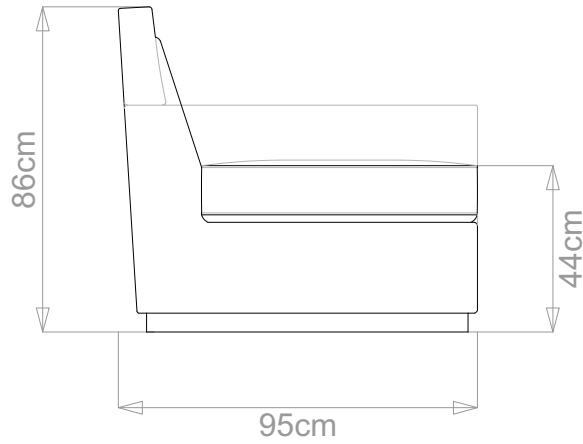

## CAMBRIDGE SOFA

	WIDTH (cm)	DEPTH (cm)	HEIGHT (cm)	SEAT HEIGHT (cm)	PLAIN FABRIC (m)	PATTERN (m)	LEATHER (sqm)
ARMCHAIR	90				6	7.2	11
<b>2-SEATER</b>	<b>160</b>	<b>95</b>	<b>86</b>	<b>44</b>	<b>11</b>	<b>13.2</b>	<b>15.4</b>
2.5-SEATER	190				12	14.4	16.8
3-SEATER	210				14	16.8	19.6
3.5-SEATER	240				16	19.2	22.4

## CAMBRIDGE SOFA

	WIDTH (cm)	DEPTH (cm)	HEIGHT (cm)	SEAT HEIGHT (cm)	PLAIN FABRIC (m)	PATTERN (m)	LEATHER (sqm)
ARMCHAIR	90				6	7.2	11
2-SEATER	160				11	13.2	15.4
<b>2.5-SEATER</b>	<b>190</b>	<b>95</b>	<b>86</b>	<b>44</b>	<b>12</b>	<b>14.4</b>	<b>16.8</b>
3-SEATER	210				14	16.8	19.6
3.5-SEATER	240				16	19.2	22.4

## CAMBRIDGE SOFA

	WIDTH (cm)	DEPTH (cm)	HEIGHT (cm)	SEAT HEIGHT (cm)	PLAIN FABRIC (m)	PATTERN (m)	LEATHER (sqm)
ARMCHAIR	90	95	86	44	6	7.2	11
2-SEATER	160				11	13.2	15.4
2.5-SEATER	190				12	14.4	16.8
<b>3-SEATER</b>	<b>210</b>				<b>14</b>	<b>16.8</b>	<b>19.6</b>
3.5-SEATER	240				16	19.2	22.4

## CAMBRIDGE SOFA

	WIDTH (cm)	DEPTH (cm)	HEIGHT (cm)	SEAT HEIGHT (cm)	PLAIN FABRIC (m)	PATTERN (m)	LEATHER (sqm)
ARMCHAIR	90				6	7.2	11
2-SEATER	160				11	13.2	15.4
2.5-SEATER	190				12	14.4	16.8
3-SEATER	210				14	16.8	19.6
3.5-SEATER	240				16	19.2	22.4