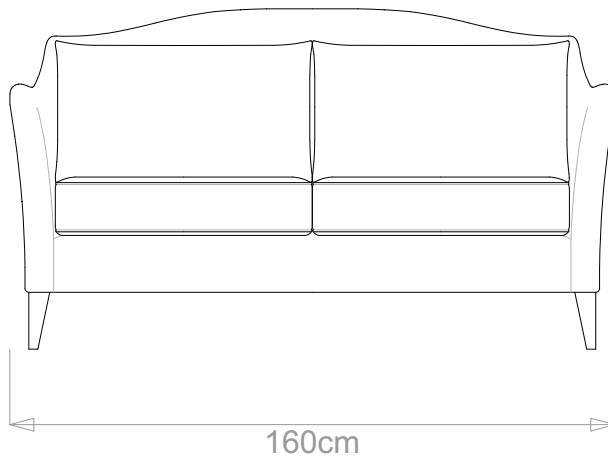

## LISE SOFA

	WIDTH (cm)	DEPTH (cm)	HEIGHT (cm)	SEAT HEIGHT (cm)	PLAIN FABRIC (m)	PATTERN (m)	LEATHER (sqm)
▶ ARMCHAIR	90	90	90	44	6	7.2	8.4
2-SEATER	160				10	12	14
2.5-SEATER	190				12	14.4	16.8
3-SEATER	210				13	15.6	18.2
3.5-SEATER	240				15	18	21

## LISE SOFA

	WIDTH (cm)	DEPTH (cm)	HEIGHT (cm)	SEAT HEIGHT (cm)	PLAIN FABRIC (m)	PATTERN (m)	LEATHER (sqm)
ARMCHAIR	90				6	7.2	8.4
<b>2-SEATER</b>	<b>160</b>	<b>90</b>	<b>90</b>	<b>44</b>	<b>10</b>	<b>12</b>	<b>14</b>
2.5-SEATER	190				12	14.4	16.8
3-SEATER	210				13	15.6	18.2
3.5-SEATER	240				15	18	21

## LISE SOFA

	WIDTH (cm)	DEPTH (cm)	HEIGHT (cm)	SEAT HEIGHT (cm)	PLAIN FABRIC (m)	PATTERN (m)	LEATHER (sqm)
ARMCHAIR	90	90	90	44	6	7.2	8.4
2-SEATER	160				10	12	14
2.5-SEATER	190				12	14.4	16.8
<b>3-SEATER</b>	<b>210</b>				<b>13</b>	<b>15.6</b>	<b>18.2</b>
3.5-SEATER	240				15	18	21

## LISE SOFA

	WIDTH (cm)	DEPTH (cm)	HEIGHT (cm)	SEAT HEIGHT (cm)	PLAIN FABRIC (m)	PATTERN (m)	LEATHER (sqm)
ARMCHAIR	90				6	7.2	8.4
2-SEATER	160				10	12	14
2.5-SEATER	190				12	14.4	16.8
3-SEATER	210				13	15.6	18.2
3.5-SEATER	240				90	90	44