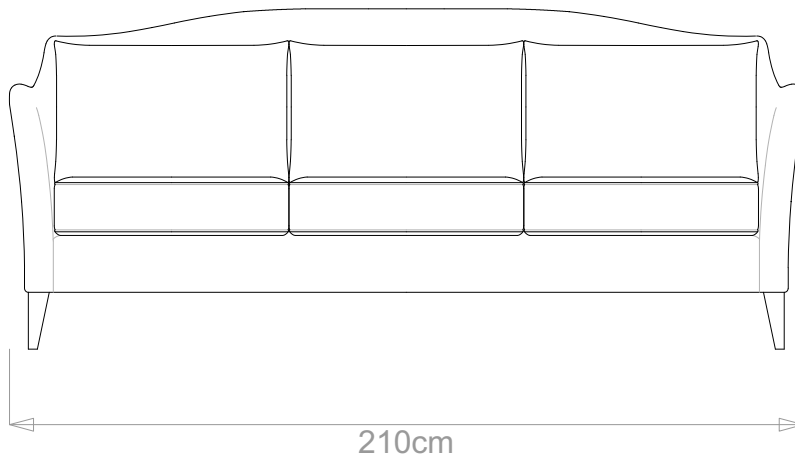

## LISE SOFA

	WIDTH (cm)	DEPTH (cm)	HEIGHT (cm)	SEAT HEIGHT (cm)	PLAIN FABRIC (m)	PATTERN (m)	LEATHER (sqm)
ARMCHAIR	90				6	7.2	8.4
<b>2-SEATER</b>	<b>160</b>	<b>90</b>	<b>90</b>	<b>44</b>	<b>10</b>	<b>12</b>	<b>14</b>
2.5-SEATER	190				12	14.4	16.8
3-SEATER	210				13	15.6	18.2
3.5-SEATER	240				15	18	21

## LISE SOFA

	WIDTH (cm)	DEPTH (cm)	HEIGHT (cm)	SEAT HEIGHT (cm)	PLAIN FABRIC (m)	PATTERN (m)	LEATHER (sqm)
ARMCHAIR	90				6	7.2	8.4
2-SEATER	160				10	12	14
<b>2.5-SEATER</b>	<b>190</b>	<b>90</b>	<b>90</b>	<b>44</b>	<b>12</b>	<b>14.4</b>	<b>16.8</b>
3-SEATER	210				13	15.6	18.2
3.5-SEATER	240				15	18	21

## LISE SOFA

	WIDTH (cm)	DEPTH (cm)	HEIGHT (cm)	SEAT HEIGHT (cm)	PLAIN FABRIC (m)	PATTERN (m)	LEATHER (sqm)
ARMCHAIR	90	90	90	44	6	7.2	8.4
2-SEATER	160				10	12	14
2.5-SEATER	190				12	14.4	16.8
<b>3-SEATER</b>	<b>210</b>				<b>13</b>	<b>15.6</b>	<b>18.2</b>
3.5-SEATER	240				15	18	21

## LISE SOFA

	WIDTH (cm)	DEPTH (cm)	HEIGHT (cm)	SEAT HEIGHT (cm)	PLAIN FABRIC (m)	PATTERN (m)	LEATHER (sqm)
ARMCHAIR	90				6	7.2	8.4
2-SEATER	160				10	12	14
2.5-SEATER	190				12	14.4	16.8
3-SEATER	210				13	15.6	18.2
3.5-SEATER	240				90	90	44