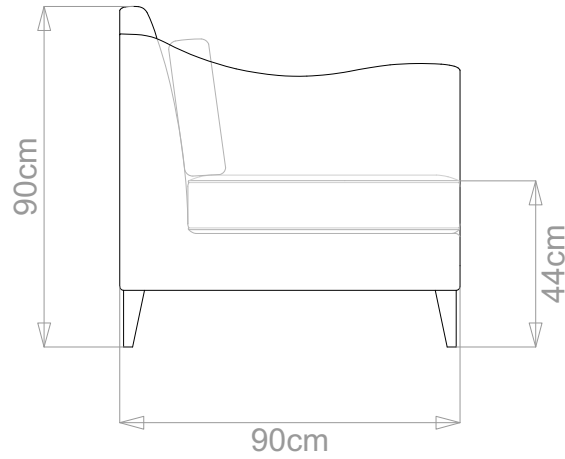

## LISE SOFA

	WIDTH (cm)	DEPTH (cm)	HEIGHT (cm)	SEAT HEIGHT (cm)	PLAIN FABRIC (m)	PATTERN (m)	LEATHER (sqm)
▶ ARMCHAIR	90	90	90	44	6	7.2	8.4
2-SEATER	160				10	12	14
2.5-SEATER	190				12	14.4	16.8
3-SEATER	210				13	15.6	18.2
3.5-SEATER	240				15	18	21

## LISE SOFA

	WIDTH (cm)	DEPTH (cm)	HEIGHT (cm)	SEAT HEIGHT (cm)	PLAIN FABRIC (m)	PATTERN (m)	LEATHER (sqm)
ARMCHAIR	90				6	7.2	8.4
<b>2-SEATER</b>	<b>160</b>	<b>90</b>	<b>90</b>	<b>44</b>	<b>10</b>	<b>12</b>	<b>14</b>
2.5-SEATER	190				12	14.4	16.8
3-SEATER	210				13	15.6	18.2
3.5-SEATER	240				15	18	21

## LISE SOFA

	WIDTH (cm)	DEPTH (cm)	HEIGHT (cm)	SEAT HEIGHT (cm)	PLAIN FABRIC (m)	PATTERN (m)	LEATHER (sqm)
ARMCHAIR	90	90	90	44	6	7.2	8.4
2-SEATER	160				10	12	14
2.5-SEATER	190				12	14.4	16.8
<b>3-SEATER</b>	<b>210</b>				<b>13</b>	<b>15.6</b>	<b>18.2</b>
3.5-SEATER	240				15	18	21

## LISE SOFA

	WIDTH (cm)	DEPTH (cm)	HEIGHT (cm)	SEAT HEIGHT (cm)	PLAIN FABRIC (m)	PATTERN (m)	LEATHER (sqm)
ARMCHAIR	90				6	7.2	8.4
2-SEATER	160				10	12	14
2.5-SEATER	190				12	14.4	16.8
3-SEATER	210				13	15.6	18.2
3.5-SEATER	240				90	90	44