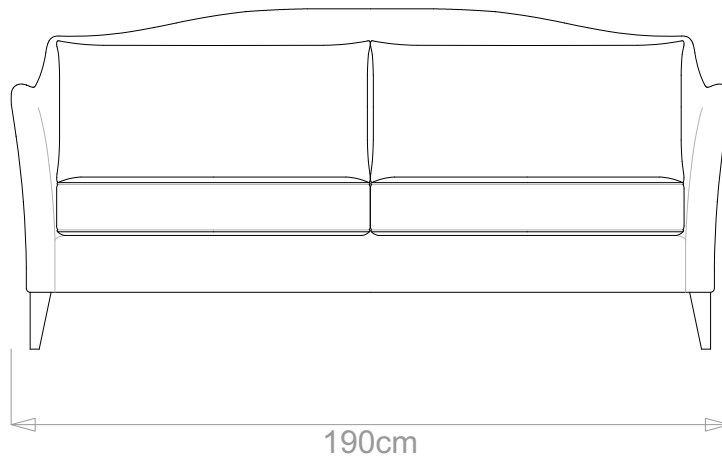

## LISE SOFA

	WIDTH (cm)	DEPTH (cm)	HEIGHT (cm)	SEAT HEIGHT (cm)	PLAIN FABRIC (m)	PATTERN (m)	LEATHER (sqm)
▶ ARMCHAIR	90	90	90	44	6	7.2	8.4
2-SEATER	160				10	12	14
2.5-SEATER	190				12	14.4	16.8
3-SEATER	210				13	15.6	18.2
3.5-SEATER	240				15	18	21

## LISE SOFA

	WIDTH (cm)	DEPTH (cm)	HEIGHT (cm)	SEAT HEIGHT (cm)	PLAIN FABRIC (m)	PATTERN (m)	LEATHER (sqm)
ARMCHAIR	90				6	7.2	8.4
<b>2-SEATER</b>	<b>160</b>	<b>90</b>	<b>90</b>	<b>44</b>	<b>10</b>	<b>12</b>	<b>14</b>
2.5-SEATER	190				12	14.4	16.8
3-SEATER	210				13	15.6	18.2
3.5-SEATER	240				15	18	21

## LISE SOFA

	WIDTH (cm)	DEPTH (cm)	HEIGHT (cm)	SEAT HEIGHT (cm)	PLAIN FABRIC (m)	PATTERN (m)	LEATHER (sqm)
ARMCHAIR	90				6	7.2	8.4
2-SEATER	160				10	12	14
<b>2.5-SEATER</b>	<b>190</b>	<b>90</b>	<b>90</b>	<b>44</b>	<b>12</b>	<b>14.4</b>	<b>16.8</b>
3-SEATER	210				13	15.6	18.2
3.5-SEATER	240				15	18	21

## LISE SOFA

	WIDTH (cm)	DEPTH (cm)	HEIGHT (cm)	SEAT HEIGHT (cm)	PLAIN FABRIC (m)	PATTERN (m)	LEATHER (sqm)
ARMCHAIR	90				6	7.2	8.4
2-SEATER	160				10	12	14
2.5-SEATER	190				12	14.4	16.8
3-SEATER	210				13	15.6	18.2
3.5-SEATER	240				90	90	44