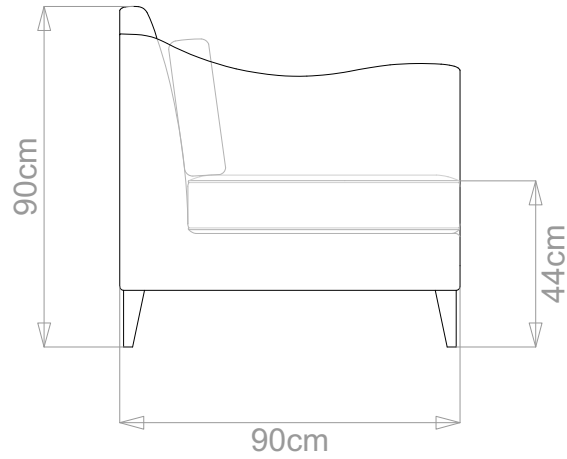

## LISE SOFA

	WIDTH (cm)	DEPTH (cm)	HEIGHT (cm)	SEAT HEIGHT (cm)	PLAIN FABRIC (m)	PATTERN (m)	LEATHER (sqm)
ARMCHAIR	90				6	7.2	8.4
<b>2-SEATER</b>	<b>160</b>	<b>90</b>	<b>90</b>	<b>44</b>	<b>10</b>	<b>12</b>	<b>14</b>
2.5-SEATER	190				12	14.4	16.8
3-SEATER	210				13	15.6	18.2
3.5-SEATER	240				15	18	21

## LISE SOFA

	WIDTH (cm)	DEPTH (cm)	HEIGHT (cm)	SEAT HEIGHT (cm)	PLAIN FABRIC (m)	PATTERN (m)	LEATHER (sqm)
ARMCHAIR	90				6	7.2	8.4
2-SEATER	160				10	12	14
<b>2.5-SEATER</b>	<b>190</b>	<b>90</b>	<b>90</b>	<b>44</b>	<b>12</b>	<b>14.4</b>	<b>16.8</b>
3-SEATER	210				13	15.6	18.2
3.5-SEATER	240				15	18	21

## LISE SOFA

	WIDTH (cm)	DEPTH (cm)	HEIGHT (cm)	SEAT HEIGHT (cm)	PLAIN FABRIC (m)	PATTERN (m)	LEATHER (sqm)
ARMCHAIR	90	90	90	44	6	7.2	8.4
2-SEATER	160				10	12	14
2.5-SEATER	190				12	14.4	16.8
<b>3-SEATER</b>	<b>210</b>				<b>13</b>	<b>15.6</b>	<b>18.2</b>
3.5-SEATER	240				15	18	21

## LISE SOFA

	WIDTH (cm)	DEPTH (cm)	HEIGHT (cm)	SEAT HEIGHT (cm)	PLAIN FABRIC (m)	PATTERN (m)	LEATHER (sqm)
ARMCHAIR	90				6	7.2	8.4
2-SEATER	160				10	12	14
2.5-SEATER	190				12	14.4	16.8
3-SEATER	210				13	15.6	18.2
3.5-SEATER	240				90	90	44