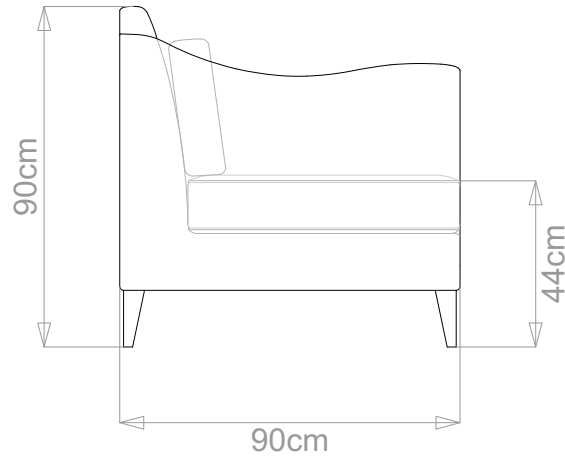

## LISE SOFA

	WIDTH (cm)	DEPTH (cm)	HEIGHT (cm)	SEAT HEIGHT (cm)	PLAIN FABRIC (m)	PATTERN (m)	LEATHER (sqm)
ARMCHAIR	90				6	7.2	8.4
<b>2-SEATER</b>	<b>160</b>	<b>90</b>	<b>90</b>	<b>44</b>	<b>10</b>	<b>12</b>	<b>14</b>
2.5-SEATER	190				12	14.4	16.8
3-SEATER	210				13	15.6	18.2
3.5-SEATER	240				15	18	21

## LISE SOFA

	WIDTH (cm)	DEPTH (cm)	HEIGHT (cm)	SEAT HEIGHT (cm)	PLAIN FABRIC (m)	PATTERN (m)	LEATHER (sqm)
ARMCHAIR	90				6	7.2	8.4
2-SEATER	160				10	12	14
<b>2.5-SEATER</b>	<b>190</b>	<b>90</b>	<b>90</b>	<b>44</b>	<b>12</b>	<b>14.4</b>	<b>16.8</b>
3-SEATER	210				13	15.6	18.2
3.5-SEATER	240				15	18	21

## LISE SOFA

	WIDTH (cm)	DEPTH (cm)	HEIGHT (cm)	SEAT HEIGHT (cm)	PLAIN FABRIC (m)	PATTERN (m)	LEATHER (sqm)
ARMCHAIR	90	90	90	44	6	7.2	8.4
2-SEATER	160				10	12	14
2.5-SEATER	190				12	14.4	16.8
<b>3-SEATER</b>	<b>210</b>				<b>13</b>	<b>15.6</b>	<b>18.2</b>
3.5-SEATER	240				15	18	21

## LISE SOFA

	WIDTH (cm)	DEPTH (cm)	HEIGHT (cm)	SEAT HEIGHT (cm)	PLAIN FABRIC (m)	PATTERN (m)	LEATHER (sqm)
ARMCHAIR	90				6	7.2	8.4
2-SEATER	160				10	12	14
2.5-SEATER	190				12	14.4	16.8
3-SEATER	210				13	15.6	18.2
3.5-SEATER	240				90	90	44