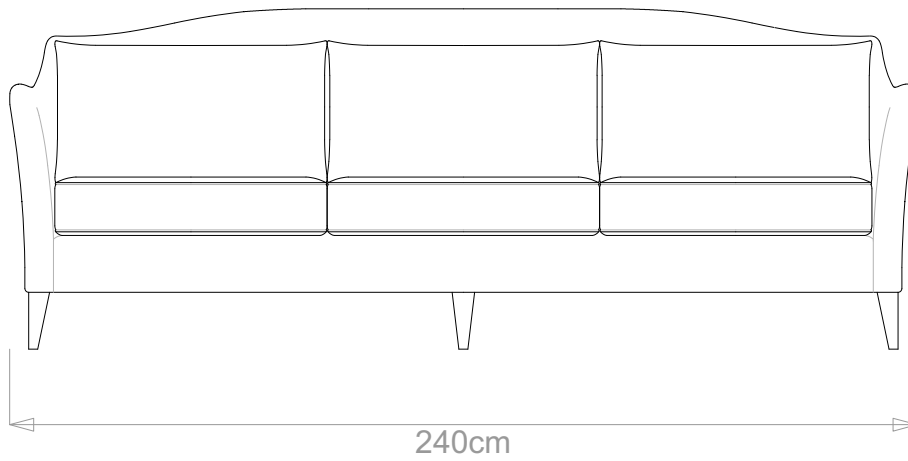

## LISE SOFA

	WIDTH (cm)	DEPTH (cm)	HEIGHT (cm)	SEAT HEIGHT (cm)	PLAIN FABRIC (m)	PATTERN (m)	LEATHER (sqm)
ARMCHAIR	90				6	7.2	8.4
<b>2-SEATER</b>	<b>160</b>	<b>90</b>	<b>90</b>	<b>44</b>	<b>10</b>	<b>12</b>	<b>14</b>
2.5-SEATER	190				12	14.4	16.8
3-SEATER	210				13	15.6	18.2
3.5-SEATER	240				15	18	21

## LISE SOFA

	WIDTH (cm)	DEPTH (cm)	HEIGHT (cm)	SEAT HEIGHT (cm)	PLAIN FABRIC (m)	PATTERN (m)	LEATHER (sqm)
ARMCHAIR	90				6	7.2	8.4
2-SEATER	160				10	12	14
<b>2.5-SEATER</b>	<b>190</b>	<b>90</b>	<b>90</b>	<b>44</b>	<b>12</b>	<b>14.4</b>	<b>16.8</b>
3-SEATER	210				13	15.6	18.2
3.5-SEATER	240				15	18	21

## LISE SOFA

	WIDTH (cm)	DEPTH (cm)	HEIGHT (cm)	SEAT HEIGHT (cm)	PLAIN FABRIC (m)	PATTERN (m)	LEATHER (sqm)
ARMCHAIR	90	90	90	44	6	7.2	8.4
2-SEATER	160				10	12	14
2.5-SEATER	190				12	14.4	16.8
<b>3-SEATER</b>	<b>210</b>				<b>13</b>	<b>15.6</b>	<b>18.2</b>
3.5-SEATER	240				15	18	21

## LISE SOFA

	WIDTH (cm)	DEPTH (cm)	HEIGHT (cm)	SEAT HEIGHT (cm)	PLAIN FABRIC (m)	PATTERN (m)	LEATHER (sqm)
ARMCHAIR	90				6	7.2	8.4
2-SEATER	160				10	12	14
2.5-SEATER	190				12	14.4	16.8
3-SEATER	210				13	15.6	18.2
3.5-SEATER	240				90	90	44