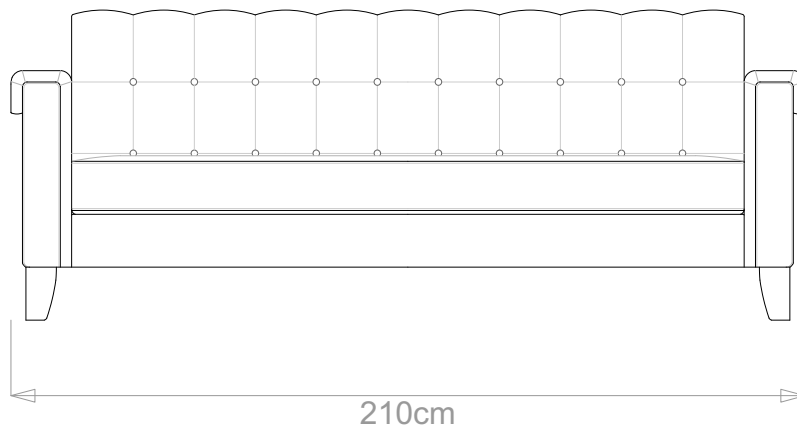

## LOWI SOFA

	WIDTH (cm)	DEPTH (cm)	HEIGHT (cm)	SEAT HEIGHT (cm)	PLAIN FABRIC (m)	PATTERN (m)	LEATHER (sqm)
ARMCHAIR	100	90	82	42	6	7.2	8.4
2-SEATER	170				11	13.2	15.4
2.5-SEATER	195				12	14.4	16.8
3-SEATER	210				14	16.8	19.6
3.5-SEATER	240				16	19.2	22.4

## LOWI SOFA

	WIDTH (cm)	DEPTH (cm)	HEIGHT (cm)	SEAT HEIGHT (cm)	PLAIN FABRIC (m)	PATTERN (m)	LEATHER (sqm)
ARMCHAIR	100				6	7.2	8.4
<b>2-SEATER</b>	<b>170</b>	<b>90</b>	<b>82</b>	<b>42</b>	<b>11</b>	<b>13.2</b>	<b>15.4</b>
2.5-SEATER	195				12	14.4	16.8
3-SEATER	210				14	16.8	19.6
3.5-SEATER	240				16	19.2	22.4

## LOWI SOFA

	WIDTH (cm)	DEPTH (cm)	HEIGHT (cm)	SEAT HEIGHT (cm)	PLAIN FABRIC (m)	PATTERN (m)	LEATHER (sqm)
ARMCHAIR	100	90	82	42	6	7.2	8.4
2-SEATER	170				11	13.2	15.4
<b>2.5-SEATER</b>	<b>195</b>				<b>12</b>	<b>14.4</b>	<b>16.8</b>
3-SEATER	210				14	16.8	19.6
3.5-SEATER	240				16	19.2	22.4

## LOWI SOFA

	WIDTH (cm)	DEPTH (cm)	HEIGHT (cm)	SEAT HEIGHT (cm)	PLAIN FABRIC (m)	PATTERN (m)	LEATHER (sqm)
ARMCHAIR	100	90	82	42	6	7.2	8.4
2-SEATER	170				11	13.2	15.4
2.5-SEATER	195				12	14.4	16.8
<b>3-SEATER</b>	<b>210</b>				<b>14</b>	<b>16.8</b>	<b>19.6</b>
3.5-SEATER	240				16	19.2	22.4