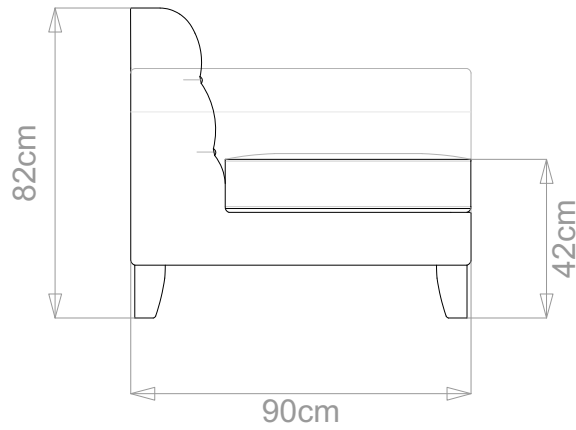

## LOWI SOFA

	WIDTH (cm)	DEPTH (cm)	HEIGHT (cm)	SEAT HEIGHT (cm)	PLAIN FABRIC (m)	PATTERN (m)	LEATHER (sqm)
ARMCHAIR	100	90	82	42	6	7.2	8.4
2-SEATER	170				11	13.2	15.4
2.5-SEATER	195				12	14.4	16.8
3-SEATER	210				14	16.8	19.6
3.5-SEATER	240				16	19.2	22.4

## LOWI SOFA

	WIDTH (cm)	DEPTH (cm)	HEIGHT (cm)	SEAT HEIGHT (cm)	PLAIN FABRIC (m)	PATTERN (m)	LEATHER (sqm)
ARMCHAIR	100				6	7.2	8.4
<b>2-SEATER</b>	<b>170</b>	<b>90</b>	<b>82</b>	<b>42</b>	<b>11</b>	<b>13.2</b>	<b>15.4</b>
2.5-SEATER	195				12	14.4	16.8
3-SEATER	210				14	16.8	19.6
3.5-SEATER	240				16	19.2	22.4

## LOWI SOFA

	WIDTH (cm)	DEPTH (cm)	HEIGHT (cm)	SEAT HEIGHT (cm)	PLAIN FABRIC (m)	PATTERN (m)	LEATHER (sqm)
ARMCHAIR	100	90	82	42	6	7.2	8.4
2-SEATER	170				11	13.2	15.4
<b>2.5-SEATER</b>	<b>195</b>				<b>12</b>	<b>14.4</b>	<b>16.8</b>
3-SEATER	210				14	16.8	19.6
3.5-SEATER	240				16	19.2	22.4

## LOWI SOFA

	WIDTH (cm)	DEPTH (cm)	HEIGHT (cm)	SEAT HEIGHT (cm)	PLAIN FABRIC (m)	PATTERN (m)	LEATHER (sqm)
ARMCHAIR	100				6	7.2	8.4
2-SEATER	170				11	13.2	15.4
2.5-SEATER	195				12	14.4	16.8
3-SEATER	210				14	16.8	19.6
3.5-SEATER	240				90	82	42