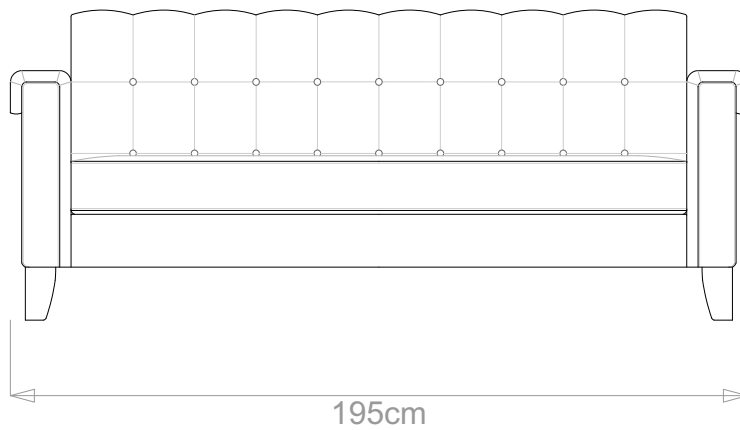

## LOWI SOFA

	WIDTH (cm)	DEPTH (cm)	HEIGHT (cm)	SEAT HEIGHT (cm)	PLAIN FABRIC (m)	PATTERN (m)	LEATHER (sqm)
ARMCHAIR	100	90	82	42	6	7.2	8.4
2-SEATER	170				11	13.2	15.4
2.5-SEATER	195				12	14.4	16.8
3-SEATER	210				14	16.8	19.6
3.5-SEATER	240				16	19.2	22.4

## LOWI SOFA

	WIDTH (cm)	DEPTH (cm)	HEIGHT (cm)	SEAT HEIGHT (cm)	PLAIN FABRIC (m)	PATTERN (m)	LEATHER (sqm)
ARMCHAIR	100				6	7.2	8.4
<b>2-SEATER</b>	<b>170</b>	<b>90</b>	<b>82</b>	<b>42</b>	<b>11</b>	<b>13.2</b>	<b>15.4</b>
2.5-SEATER	195				12	14.4	16.8
3-SEATER	210				14	16.8	19.6
3.5-SEATER	240				16	19.2	22.4

## LOWI SOFA

	WIDTH (cm)	DEPTH (cm)	HEIGHT (cm)	SEAT HEIGHT (cm)	PLAIN FABRIC (m)	PATTERN (m)	LEATHER (sqm)
ARMCHAIR	100	90	82	42	6	7.2	8.4
2-SEATER	170				11	13.2	15.4
<b>2.5-SEATER</b>	<b>195</b>				<b>12</b>	<b>14.4</b>	<b>16.8</b>
3-SEATER	210				14	16.8	19.6
3.5-SEATER	240				16	19.2	22.4

## LOWI SOFA

	WIDTH (cm)	DEPTH (cm)	HEIGHT (cm)	SEAT HEIGHT (cm)	PLAIN FABRIC (m)	PATTERN (m)	LEATHER (sqm)
ARMCHAIR	100	90	82	42	6	7.2	8.4
2-SEATER	170				11	13.2	15.4
2.5-SEATER	195				12	14.4	16.8
<b>3-SEATER</b>	<b>210</b>				<b>14</b>	<b>16.8</b>	<b>19.6</b>
3.5-SEATER	240				16	19.2	22.4