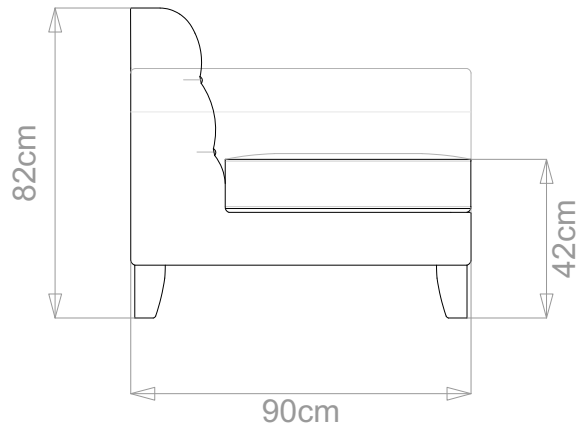

## LOWI SOFA

	WIDTH (cm)	DEPTH (cm)	HEIGHT (cm)	SEAT HEIGHT (cm)	PLAIN FABRIC (m)	PATTERN (m)	LEATHER (sqm)
ARMCHAIR	100				6	7.2	8.4
<b>2-SEATER</b>	<b>170</b>	<b>90</b>	<b>82</b>	<b>42</b>	<b>11</b>	<b>13.2</b>	<b>15.4</b>
2.5-SEATER	195				12	14.4	16.8
3-SEATER	210				14	16.8	19.6
3.5-SEATER	240				16	19.2	22.4

## LOWI SOFA

	WIDTH (cm)	DEPTH (cm)	HEIGHT (cm)	SEAT HEIGHT (cm)	PLAIN FABRIC (m)	PATTERN (m)	LEATHER (sqm)
ARMCHAIR	100	90	82	42	6	7.2	8.4
2-SEATER	170				11	13.2	15.4
<b>2.5-SEATER</b>	<b>195</b>				<b>12</b>	<b>14.4</b>	<b>16.8</b>
3-SEATER	210				14	16.8	19.6
3.5-SEATER	240				16	19.2	22.4

## LOWI SOFA

	WIDTH (cm)	DEPTH (cm)	HEIGHT (cm)	SEAT HEIGHT (cm)	PLAIN FABRIC (m)	PATTERN (m)	LEATHER (sqm)
ARMCHAIR	100	90	82	42	6	7.2	8.4
2-SEATER	170				11	13.2	15.4
2.5-SEATER	195				12	14.4	16.8
<b>3-SEATER</b>	<b>210</b>				<b>14</b>	<b>16.8</b>	<b>19.6</b>
3.5-SEATER	240				16	19.2	22.4

## LOWI SOFA

	WIDTH (cm)	DEPTH (cm)	HEIGHT (cm)	SEAT HEIGHT (cm)	PLAIN FABRIC (m)	PATTERN (m)	LEATHER (sqm)
ARMCHAIR	100				6	7.2	8.4
2-SEATER	170				11	13.2	15.4
2.5-SEATER	195				12	14.4	16.8
3-SEATER	210				14	16.8	19.6
3.5-SEATER	240				90	82	42