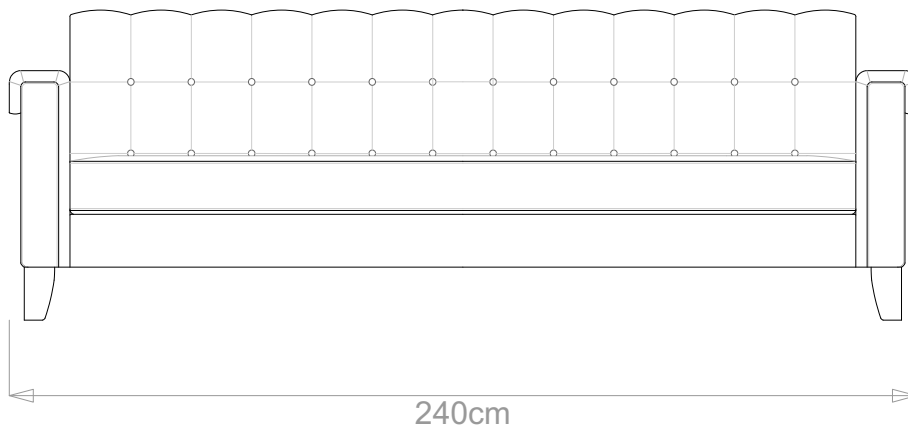

## LOWI SOFA

	WIDTH (cm)	DEPTH (cm)	HEIGHT (cm)	SEAT HEIGHT (cm)	PLAIN FABRIC (m)	PATTERN (m)	LEATHER (sqm)
ARMCHAIR	100	90	82	42	6	7.2	8.4
2-SEATER	170				11	13.2	15.4
<b>2.5-SEATER</b>	<b>195</b>				<b>12</b>	<b>14.4</b>	<b>16.8</b>
3-SEATER	210				14	16.8	19.6
3.5-SEATER	240				16	19.2	22.4

## LOWI SOFA

	WIDTH (cm)	DEPTH (cm)	HEIGHT (cm)	SEAT HEIGHT (cm)	PLAIN FABRIC (m)	PATTERN (m)	LEATHER (sqm)
ARMCHAIR	100	90	82	42	6	7.2	8.4
2-SEATER	170				11	13.2	15.4
2.5-SEATER	195				12	14.4	16.8
<b>3-SEATER</b>	<b>210</b>				<b>14</b>	<b>16.8</b>	<b>19.6</b>
3.5-SEATER	240				16	19.2	22.4

## LOWI SOFA

	WIDTH (cm)	DEPTH (cm)	HEIGHT (cm)	SEAT HEIGHT (cm)	PLAIN FABRIC (m)	PATTERN (m)	LEATHER (sqm)
ARMCHAIR	100				6	7.2	8.4
2-SEATER	170				11	13.2	15.4
2.5-SEATER	195				12	14.4	16.8
3-SEATER	210				14	16.8	19.6
3.5-SEATER	240				90	82	42