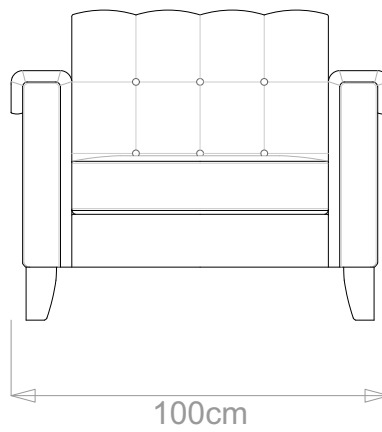

## LOWI SOFA

	WIDTH (cm)	DEPTH (cm)	HEIGHT (cm)	SEAT HEIGHT (cm)	PLAIN FABRIC (m)	PATTERN (m)	LEATHER (sqm)
ARMCHAIR	100	90	82	42	6	7.2	8.4
2-SEATER	170				11	13.2	15.4
2.5-SEATER	195				12	14.4	16.8
3-SEATER	210				14	16.8	19.6
3.5-SEATER	240				16	19.2	22.4

## LOWI SOFA

	WIDTH (cm)	DEPTH (cm)	HEIGHT (cm)	SEAT HEIGHT (cm)	PLAIN FABRIC (m)	PATTERN (m)	LEATHER (sqm)
ARMCHAIR	100				6	7.2	8.4
<b>2-SEATER</b>	<b>170</b>	<b>90</b>	<b>82</b>	<b>42</b>	<b>11</b>	<b>13.2</b>	<b>15.4</b>
2.5-SEATER	195				12	14.4	16.8
3-SEATER	210				14	16.8	19.6
3.5-SEATER	240				16	19.2	22.4

## LOWI SOFA

	WIDTH (cm)	DEPTH (cm)	HEIGHT (cm)	SEAT HEIGHT (cm)	PLAIN FABRIC (m)	PATTERN (m)	LEATHER (sqm)
ARMCHAIR	100	90	82	42	6	7.2	8.4
2-SEATER	170				11	13.2	15.4
<b>2.5-SEATER</b>	<b>195</b>				<b>12</b>	<b>14.4</b>	<b>16.8</b>
3-SEATER	210				14	16.8	19.6
3.5-SEATER	240				16	19.2	22.4

## LOWI SOFA

	WIDTH (cm)	DEPTH (cm)	HEIGHT (cm)	SEAT HEIGHT (cm)	PLAIN FABRIC (m)	PATTERN (m)	LEATHER (sqm)
ARMCHAIR	100				6	7.2	8.4
2-SEATER	170				11	13.2	15.4
2.5-SEATER	195				12	14.4	16.8
3-SEATER	210				14	16.8	19.6
3.5-SEATER	240				90	82	42