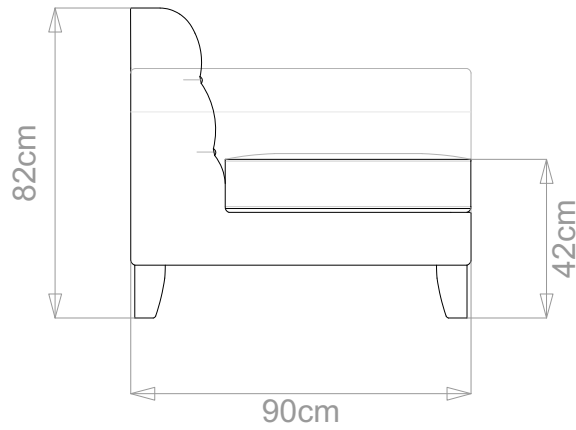

## LOWI SOFA

	WIDTH (cm)	DEPTH (cm)	HEIGHT (cm)	SEAT HEIGHT (cm)	PLAIN FABRIC (m)	PATTERN (m)	LEATHER (sqm)
ARMCHAIR	100	90	82	42	6	7.2	8.4
2-SEATER	170				11	13.2	15.4
<b>2.5-SEATER</b>	<b>195</b>				<b>12</b>	<b>14.4</b>	<b>16.8</b>
3-SEATER	210				14	16.8	19.6
3.5-SEATER	240				16	19.2	22.4

## LOWI SOFA

	WIDTH (cm)	DEPTH (cm)	HEIGHT (cm)	SEAT HEIGHT (cm)	PLAIN FABRIC (m)	PATTERN (m)	LEATHER (sqm)
ARMCHAIR	100	90	82	42	6	7.2	8.4
2-SEATER	170				11	13.2	15.4
2.5-SEATER	195				12	14.4	16.8
<b>3-SEATER</b>	<b>210</b>				<b>14</b>	<b>16.8</b>	<b>19.6</b>
3.5-SEATER	240				16	19.2	22.4

## LOWI SOFA

	WIDTH (cm)	DEPTH (cm)	HEIGHT (cm)	SEAT HEIGHT (cm)	PLAIN FABRIC (m)	PATTERN (m)	LEATHER (sqm)
ARMCHAIR	100				6	7.2	8.4
2-SEATER	170				11	13.2	15.4
2.5-SEATER	195				12	14.4	16.8
3-SEATER	210				14	16.8	19.6
3.5-SEATER	240				90	82	42