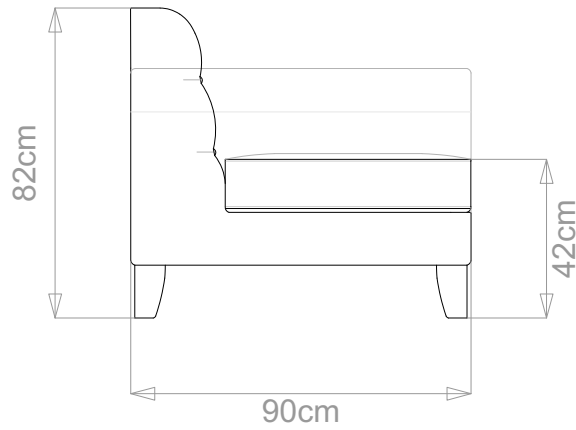

## LOWI SOFA

	WIDTH (cm)	DEPTH (cm)	HEIGHT (cm)	SEAT HEIGHT (cm)	PLAIN FABRIC (m)	PATTERN (m)	LEATHER (sqm)
ARMCHAIR	100	90	82	42	6	7.2	8.4
2-SEATER	170				11	13.2	15.4
2.5-SEATER	195				12	14.4	16.8
3-SEATER	210				14	16.8	19.6
3.5-SEATER	240				16	19.2	22.4

## LOWI SOFA

	WIDTH (cm)	DEPTH (cm)	HEIGHT (cm)	SEAT HEIGHT (cm)	PLAIN FABRIC (m)	PATTERN (m)	LEATHER (sqm)
ARMCHAIR	100				6	7.2	8.4
<b>2-SEATER</b>	<b>170</b>	<b>90</b>	<b>82</b>	<b>42</b>	<b>11</b>	<b>13.2</b>	<b>15.4</b>
2.5-SEATER	195				12	14.4	16.8
3-SEATER	210				14	16.8	19.6
3.5-SEATER	240				16	19.2	22.4

## LOWI SOFA

	WIDTH (cm)	DEPTH (cm)	HEIGHT (cm)	SEAT HEIGHT (cm)	PLAIN FABRIC (m)	PATTERN (m)	LEATHER (sqm)
ARMCHAIR	100	90	82	42	6	7.2	8.4
2-SEATER	170				11	13.2	15.4
<b>2.5-SEATER</b>	<b>195</b>				<b>12</b>	<b>14.4</b>	<b>16.8</b>
3-SEATER	210				14	16.8	19.6
3.5-SEATER	240				16	19.2	22.4

## LOWI SOFA

	WIDTH (cm)	DEPTH (cm)	HEIGHT (cm)	SEAT HEIGHT (cm)	PLAIN FABRIC (m)	PATTERN (m)	LEATHER (sqm)
ARMCHAIR	100	90	82	42	6	7.2	8.4
2-SEATER	170				11	13.2	15.4
2.5-SEATER	195				12	14.4	16.8
<b>3-SEATER</b>	<b>210</b>				<b>14</b>	<b>16.8</b>	<b>19.6</b>
3.5-SEATER	240				16	19.2	22.4