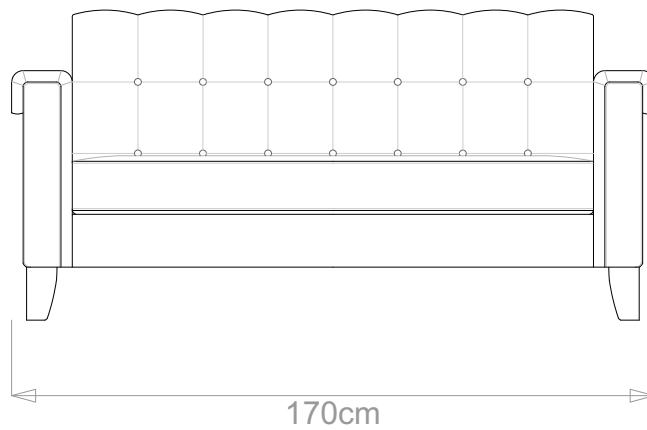

## LOWI SOFA

	WIDTH (cm)	DEPTH (cm)	HEIGHT (cm)	SEAT HEIGHT (cm)	PLAIN FABRIC (m)	PATTERN (m)	LEATHER (sqm)
ARMCHAIR	100	90	82	42	6	7.2	8.4
2-SEATER	170				11	13.2	15.4
2.5-SEATER	195				12	14.4	16.8
3-SEATER	210				14	16.8	19.6
3.5-SEATER	240				16	19.2	22.4

## LOWI SOFA

	WIDTH (cm)	DEPTH (cm)	HEIGHT (cm)	SEAT HEIGHT (cm)	PLAIN FABRIC (m)	PATTERN (m)	LEATHER (sqm)
ARMCHAIR	100				6	7.2	8.4
<b>2-SEATER</b>	<b>170</b>	<b>90</b>	<b>82</b>	<b>42</b>	<b>11</b>	<b>13.2</b>	<b>15.4</b>
2.5-SEATER	195				12	14.4	16.8
3-SEATER	210				14	16.8	19.6
3.5-SEATER	240				16	19.2	22.4

## LOWI SOFA

	WIDTH (cm)	DEPTH (cm)	HEIGHT (cm)	SEAT HEIGHT (cm)	PLAIN FABRIC (m)	PATTERN (m)	LEATHER (sqm)
ARMCHAIR	100	90	82	42	6	7.2	8.4
2-SEATER	170				11	13.2	15.4
2.5-SEATER	195				12	14.4	16.8
<b>3-SEATER</b>	<b>210</b>				<b>14</b>	<b>16.8</b>	<b>19.6</b>
3.5-SEATER	240				16	19.2	22.4

## LOWI SOFA

	WIDTH (cm)	DEPTH (cm)	HEIGHT (cm)	SEAT HEIGHT (cm)	PLAIN FABRIC (m)	PATTERN (m)	LEATHER (sqm)
ARMCHAIR	100				6	7.2	8.4
2-SEATER	170				11	13.2	15.4
2.5-SEATER	195				12	14.4	16.8
3-SEATER	210				14	16.8	19.6
3.5-SEATER	240				90	82	42