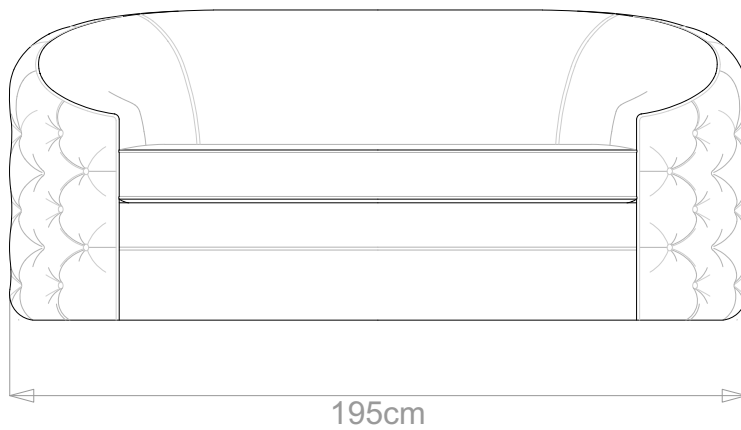

BESPOKE SOFA  
LONDON

info@bespokesofalondon.co.uk | www.bespokesofalondon.com

**MEDICI SOFA**

	WIDTH (cm)	DEPTH (cm)	HEIGHT (cm)	SEAT HEIGHT (cm)	PLAIN FABRIC (m)	PATTERN (m)	LEATHER (sqm)
▶ <b>ARMCHAIR</b>	115	95	82	45	7	8.4	9.8
2-SEATER	170				12	14.4	16.8
2.5-SEATER	195				14	16.8	19.6
3-SEATER	220				16	19.2	22.4
3.5-SEATER	250				18	21.8	25.2

## MEDICI SOFA

	WIDTH (cm)	DEPTH (cm)	HEIGHT (cm)	SEAT HEIGHT (cm)	PLAIN FABRIC (m)	PATTERN (m)	LEATHER (sqm)
ARMCHAIR	115				7	8.4	9.8
<b>2-SEATER</b>	<b>170</b>	<b>95</b>	<b>82</b>	<b>45</b>	<b>12</b>	<b>14.4</b>	<b>16.8</b>
2.5-SEATER	195				14	16.8	19.6
3-SEATER	220				16	19.2	22.4
3.5-SEATER	250				18	21.8	25.2

## MEDICI SOFA

	WIDTH (cm)	DEPTH (cm)	HEIGHT (cm)	SEAT HEIGHT (cm)	PLAIN FABRIC (m)	PATTERN (m)	LEATHER (sqm)
ARMCHAIR	115				7	8.4	9.8
2-SEATER	170				12	14.4	16.8
<b>2.5-SEATER</b>	<b>195</b>	<b>95</b>	<b>82</b>	<b>45</b>	<b>14</b>	<b>16.8</b>	<b>19.6</b>
3-SEATER	220				16	19.2	22.4
3.5-SEATER	250				18	21.8	25.2

## MEDICI SOFA

	WIDTH (cm)	DEPTH (cm)	HEIGHT (cm)	SEAT HEIGHT (cm)	PLAIN FABRIC (m)	PATTERN (m)	LEATHER (sqm)
ARMCHAIR	115				7	8.4	9.8
2-SEATER	170				12	14.4	16.8
2.5-SEATER	195				14	16.8	19.6
3-SEATER	220				16	19.2	22.4
3.5-SEATER	250				95	82	45