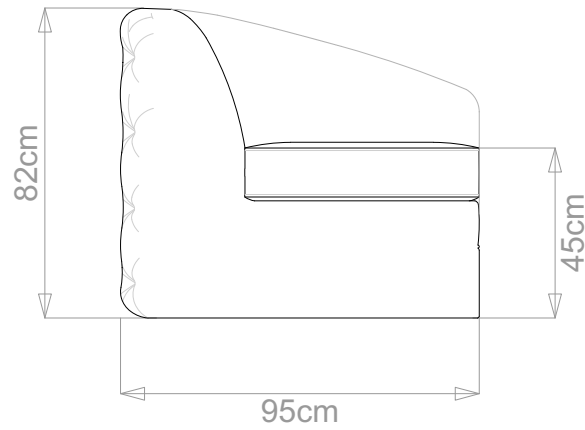

## MEDICI SOFA

	WIDTH (cm)	DEPTH (cm)	HEIGHT (cm)	SEAT HEIGHT (cm)	PLAIN FABRIC (m)	PATTERN (m)	LEATHER (sqm)
ARMCHAIR	115				7	8.4	9.8
<b>2-SEATER</b>	<b>170</b>	<b>95</b>	<b>82</b>	<b>45</b>	<b>12</b>	<b>14.4</b>	<b>16.8</b>
2.5-SEATER	195				14	16.8	19.6
3-SEATER	220				16	19.2	22.4
3.5-SEATER	250				18	21.8	25.2

## MEDICI SOFA

	WIDTH (cm)	DEPTH (cm)	HEIGHT (cm)	SEAT HEIGHT (cm)	PLAIN FABRIC (m)	PATTERN (m)	LEATHER (sqm)
ARMCHAIR	115				7	8.4	9.8
2-SEATER	170				12	14.4	16.8
<b>2.5-SEATER</b>	<b>195</b>	<b>95</b>	<b>82</b>	<b>45</b>	<b>14</b>	<b>16.8</b>	<b>19.6</b>
3-SEATER	220				16	19.2	22.4
3.5-SEATER	250				18	21.8	25.2

## MEDICI SOFA

	WIDTH (cm)	DEPTH (cm)	HEIGHT (cm)	SEAT HEIGHT (cm)	PLAIN FABRIC (m)	PATTERN (m)	LEATHER (sqm)
ARMCHAIR	115	95	82	45	7	8.4	9.8
2-SEATER	170				12	14.4	16.8
2.5-SEATER	195				14	16.8	19.6
<b>3-SEATER</b>	<b>220</b>				<b>16</b>	<b>19.2</b>	<b>22.4</b>
3.5-SEATER	250				18	21.8	25.2

## MEDICI SOFA

	WIDTH (cm)	DEPTH (cm)	HEIGHT (cm)	SEAT HEIGHT (cm)	PLAIN FABRIC (m)	PATTERN (m)	LEATHER (sqm)
ARMCHAIR	115				7	8.4	9.8
2-SEATER	170				12	14.4	16.8
2.5-SEATER	195				14	16.8	19.6
3-SEATER	220				16	19.2	22.4
3.5-SEATER	250				95	82	45