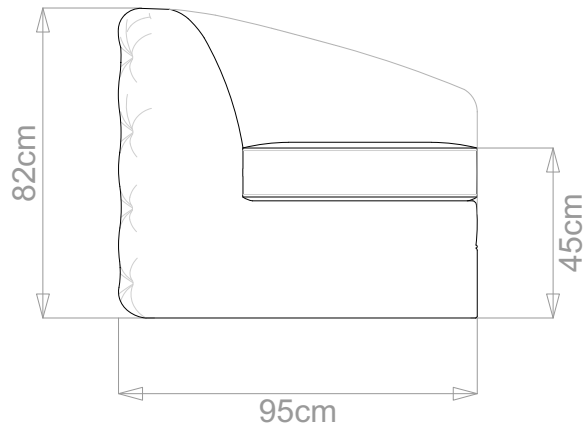

## MEDICI SOFA

	WIDTH (cm)	DEPTH (cm)	HEIGHT (cm)	SEAT HEIGHT (cm)	PLAIN FABRIC (m)	PATTERN (m)	LEATHER (sqm)
ARMCHAIR	115				7	8.4	9.8
2-SEATER	170				12	14.4	16.8
<b>2.5-SEATER</b>	<b>195</b>	<b>95</b>	<b>82</b>	<b>45</b>	<b>14</b>	<b>16.8</b>	<b>19.6</b>
3-SEATER	220				16	19.2	22.4
3.5-SEATER	250				18	21.8	25.2

## MEDICI SOFA

	WIDTH (cm)	DEPTH (cm)	HEIGHT (cm)	SEAT HEIGHT (cm)	PLAIN FABRIC (m)	PATTERN (m)	LEATHER (sqm)
ARMCHAIR	115	95	82	45	7	8.4	9.8
2-SEATER	170				12	14.4	16.8
2.5-SEATER	195				14	16.8	19.6
<b>3-SEATER</b>	<b>220</b>				<b>16</b>	<b>19.2</b>	<b>22.4</b>
3.5-SEATER	250				18	21.8	25.2

## MEDICI SOFA

	WIDTH (cm)	DEPTH (cm)	HEIGHT (cm)	SEAT HEIGHT (cm)	PLAIN FABRIC (m)	PATTERN (m)	LEATHER (sqm)
ARMCHAIR	115				7	8.4	9.8
2-SEATER	170				12	14.4	16.8
2.5-SEATER	195				14	16.8	19.6
3-SEATER	220				16	19.2	22.4
3.5-SEATER	250				95	82	45