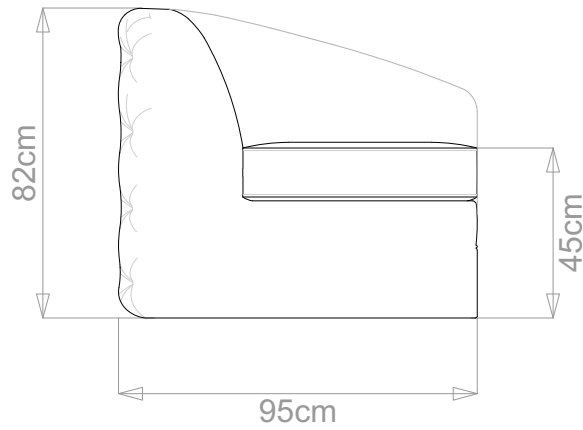

BESPOKE SOFA  
LONDON

info@bespokesofalondon.co.uk | www.bespokesofalondon.com

**MEDICI SOFA**

	WIDTH (cm)	DEPTH (cm)	HEIGHT (cm)	SEAT HEIGHT (cm)	PLAIN FABRIC (m)	PATTERN (m)	LEATHER (sqm)
▶ <b>ARMCHAIR</b>	115	95	82	45	7	8.4	9.8
2-SEATER	170				12	14.4	16.8
2.5-SEATER	195				14	16.8	19.6
3-SEATER	220				16	19.2	22.4
3.5-SEATER	250				18	21.8	25.2

## MEDICI SOFA

	WIDTH (cm)	DEPTH (cm)	HEIGHT (cm)	SEAT HEIGHT (cm)	PLAIN FABRIC (m)	PATTERN (m)	LEATHER (sqm)
ARMCHAIR	115				7	8.4	9.8
<b>2-SEATER</b>	<b>170</b>	<b>95</b>	<b>82</b>	<b>45</b>	<b>12</b>	<b>14.4</b>	<b>16.8</b>
2.5-SEATER	195				14	16.8	19.6
3-SEATER	220				16	19.2	22.4
3.5-SEATER	250				18	21.8	25.2

## MEDICI SOFA

	WIDTH (cm)	DEPTH (cm)	HEIGHT (cm)	SEAT HEIGHT (cm)	PLAIN FABRIC (m)	PATTERN (m)	LEATHER (sqm)
ARMCHAIR	115				7	8.4	9.8
2-SEATER	170				12	14.4	16.8
<b>2.5-SEATER</b>	<b>195</b>	<b>95</b>	<b>82</b>	<b>45</b>	<b>14</b>	<b>16.8</b>	<b>19.6</b>
3-SEATER	220				16	19.2	22.4
3.5-SEATER	250				18	21.8	25.2

## MEDICI SOFA

	WIDTH (cm)	DEPTH (cm)	HEIGHT (cm)	SEAT HEIGHT (cm)	PLAIN FABRIC (m)	PATTERN (m)	LEATHER (sqm)
ARMCHAIR	115				7	8.4	9.8
2-SEATER	170				12	14.4	16.8
2.5-SEATER	195				14	16.8	19.6
3-SEATER	220				16	19.2	22.4
3.5-SEATER	250				95	82	45