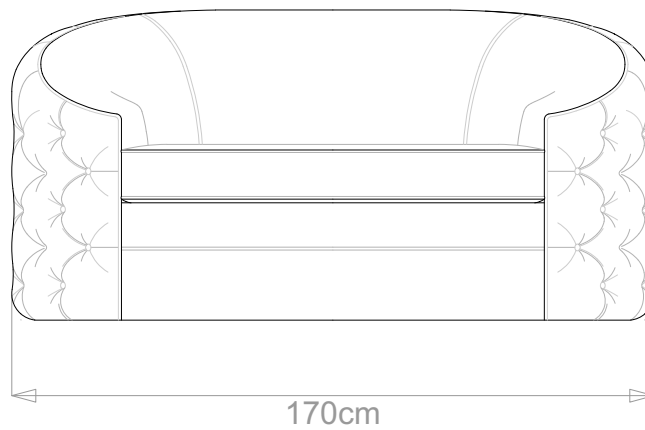

BESPOKE SOFA  
LONDON

info@bespokesofalondon.co.uk | www.bespokesofalondon.com

**MEDICI SOFA**

	WIDTH (cm)	DEPTH (cm)	HEIGHT (cm)	SEAT HEIGHT (cm)	PLAIN FABRIC (m)	PATTERN (m)	LEATHER (sqm)
▶ <b>ARMCHAIR</b>	115	95	82	45	7	8.4	9.8
2-SEATER	170				12	14.4	16.8
2.5-SEATER	195				14	16.8	19.6
3-SEATER	220				16	19.2	22.4
3.5-SEATER	250				18	21.8	25.2

## MEDICI SOFA

	WIDTH (cm)	DEPTH (cm)	HEIGHT (cm)	SEAT HEIGHT (cm)	PLAIN FABRIC (m)	PATTERN (m)	LEATHER (sqm)
ARMCHAIR	115				7	8.4	9.8
<b>2-SEATER</b>	<b>170</b>	<b>95</b>	<b>82</b>	<b>45</b>	<b>12</b>	<b>14.4</b>	<b>16.8</b>
2.5-SEATER	195				14	16.8	19.6
3-SEATER	220				16	19.2	22.4
3.5-SEATER	250				18	21.8	25.2

## MEDICI SOFA

	WIDTH (cm)	DEPTH (cm)	HEIGHT (cm)	SEAT HEIGHT (cm)	PLAIN FABRIC (m)	PATTERN (m)	LEATHER (sqm)
ARMCHAIR	115	95	82	45	7	8.4	9.8
2-SEATER	170				12	14.4	16.8
2.5-SEATER	195				14	16.8	19.6
<b>3-SEATER</b>	<b>220</b>				<b>16</b>	<b>19.2</b>	<b>22.4</b>
3.5-SEATER	250				18	21.8	25.2

## MEDICI SOFA

	WIDTH (cm)	DEPTH (cm)	HEIGHT (cm)	SEAT HEIGHT (cm)	PLAIN FABRIC (m)	PATTERN (m)	LEATHER (sqm)
ARMCHAIR	115				7	8.4	9.8
2-SEATER	170				12	14.4	16.8
2.5-SEATER	195				14	16.8	19.6
3-SEATER	220				16	19.2	22.4
3.5-SEATER	250				95	82	45