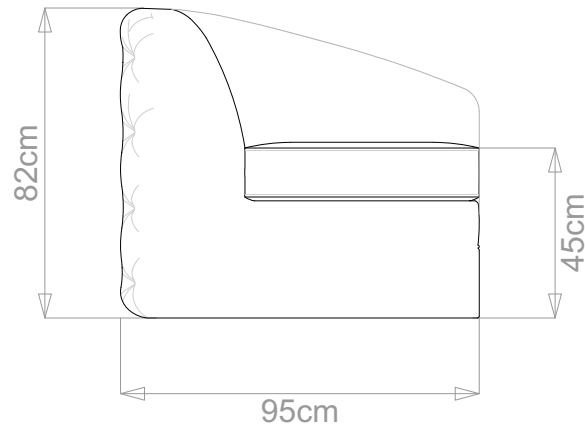

BESPOKE SOFA  
LONDON

info@bespokesofalondon.co.uk | www.bespokesofalondon.com

**MEDICI SOFA**

	WIDTH (cm)	DEPTH (cm)	HEIGHT (cm)	SEAT HEIGHT (cm)	PLAIN FABRIC (m)	PATTERN (m)	LEATHER (sqm)
▶ <b>ARMCHAIR</b>	115	95	82	45	7	8.4	9.8
2-SEATER	170				12	14.4	16.8
2.5-SEATER	195				14	16.8	19.6
3-SEATER	220				16	19.2	22.4
3.5-SEATER	250				18	21.8	25.2

## MEDICI SOFA

	WIDTH (cm)	DEPTH (cm)	HEIGHT (cm)	SEAT HEIGHT (cm)	PLAIN FABRIC (m)	PATTERN (m)	LEATHER (sqm)
ARMCHAIR	115				7	8.4	9.8
<b>2-SEATER</b>	<b>170</b>	<b>95</b>	<b>82</b>	<b>45</b>	<b>12</b>	<b>14.4</b>	<b>16.8</b>
2.5-SEATER	195				14	16.8	19.6
3-SEATER	220				16	19.2	22.4
3.5-SEATER	250				18	21.8	25.2

## MEDICI SOFA

	WIDTH (cm)	DEPTH (cm)	HEIGHT (cm)	SEAT HEIGHT (cm)	PLAIN FABRIC (m)	PATTERN (m)	LEATHER (sqm)
ARMCHAIR	115				7	8.4	9.8
2-SEATER	170				12	14.4	16.8
<b>2.5-SEATER</b>	<b>195</b>	<b>95</b>	<b>82</b>	<b>45</b>	<b>14</b>	<b>16.8</b>	<b>19.6</b>
3-SEATER	220				16	19.2	22.4
3.5-SEATER	250				18	21.8	25.2

## MEDICI SOFA

	WIDTH (cm)	DEPTH (cm)	HEIGHT (cm)	SEAT HEIGHT (cm)	PLAIN FABRIC (m)	PATTERN (m)	LEATHER (sqm)
ARMCHAIR	115				7	8.4	9.8
2-SEATER	170				12	14.4	16.8
2.5-SEATER	195				14	16.8	19.6
3-SEATER	220				16	19.2	22.4
3.5-SEATER	250				95	82	45