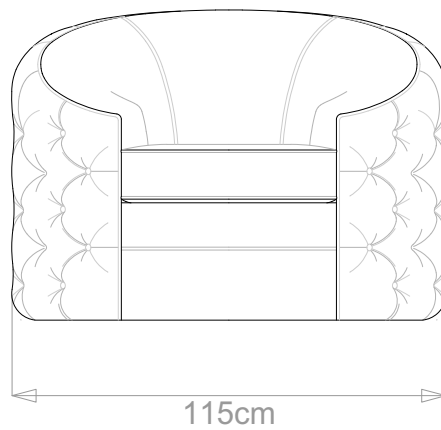

BESPOKE SOFA  
LONDON

info@bespokesofalondon.co.uk | www.bespokesofalondon.com

**MEDICI SOFA**

	WIDTH (cm)	DEPTH (cm)	HEIGHT (cm)	SEAT HEIGHT (cm)	PLAIN FABRIC (m)	PATTERN (m)	LEATHER (sqm)
▶ <b>ARMCHAIR</b>	115	95	82	45	7	8.4	9.8
2-SEATER	170				12	14.4	16.8
2.5-SEATER	195				14	16.8	19.6
3-SEATER	220				16	19.2	22.4
3.5-SEATER	250				18	21.8	25.2

## MEDICI SOFA

	WIDTH (cm)	DEPTH (cm)	HEIGHT (cm)	SEAT HEIGHT (cm)	PLAIN FABRIC (m)	PATTERN (m)	LEATHER (sqm)
ARMCHAIR	115				7	8.4	9.8
<b>2-SEATER</b>	<b>170</b>	<b>95</b>	<b>82</b>	<b>45</b>	<b>12</b>	<b>14.4</b>	<b>16.8</b>
2.5-SEATER	195				14	16.8	19.6
3-SEATER	220				16	19.2	22.4
3.5-SEATER	250				18	21.8	25.2

## MEDICI SOFA

	WIDTH (cm)	DEPTH (cm)	HEIGHT (cm)	SEAT HEIGHT (cm)	PLAIN FABRIC (m)	PATTERN (m)	LEATHER (sqm)
ARMCHAIR	115	95	82	45	7	8.4	9.8
2-SEATER	170				12	14.4	16.8
2.5-SEATER	195				14	16.8	19.6
<b>3-SEATER</b>	<b>220</b>				<b>16</b>	<b>19.2</b>	<b>22.4</b>
3.5-SEATER	250				18	21.8	25.2

## MEDICI SOFA

	WIDTH (cm)	DEPTH (cm)	HEIGHT (cm)	SEAT HEIGHT (cm)	PLAIN FABRIC (m)	PATTERN (m)	LEATHER (sqm)
ARMCHAIR	115				7	8.4	9.8
2-SEATER	170				12	14.4	16.8
2.5-SEATER	195				14	16.8	19.6
3-SEATER	220				16	19.2	22.4
3.5-SEATER	250				95	82	45