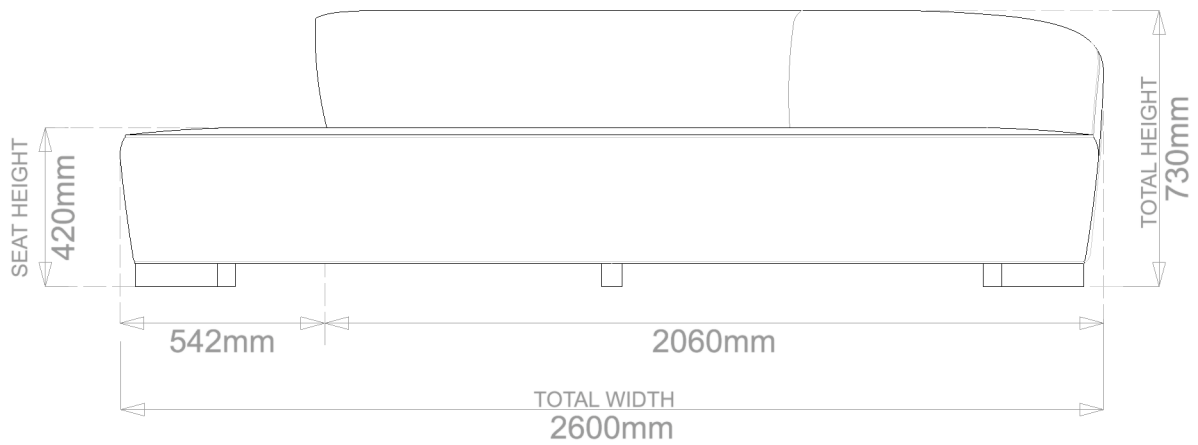

BESPOKE SOFA

LONDON

info@bespokesofalondon.co.uk | www.bespokesofalondon.com

NAVII SOFA

	WIDTH (cm)	DEPTH (cm)	HEIGHT (cm)	SEAT HEIGHT (cm)	PLAIN FABRIC (m)	PATTERN (m)	LEATHER (sqm)
2.5-SEATER	220	90-125	73	42	14	17	19
3-SEATER	240				16	19	23
3.5-SEATER	260				18	21	25

BESPOKE SOFA LONDON

info@bespokesofalondon.co.uk | www.bespokesofalondon.com

NAVII SOFA

	WIDTH (cm)	DEPTH (cm)	HEIGHT (cm)	SEAT HEIGHT (cm)	PLAIN FABRIC (m)	PATTERN (m)	LEATHER (sqm)
2.5-SEATER	220				14	17	19
3-SEATER	240	90-125	73	42	16	19	23
3.5-SEATER	260				18	21	25

BESPOKE SOFA LONDON

info@bespokesofalondon.co.uk | www.bespokesofalondon.com

NAVII SOFA

	WIDTH (cm)	DEPTH (cm)	HEIGHT (cm)	SEAT HEIGHT (cm)	PLAIN FABRIC (m)	PATTERN (m)	LEATHER (sqm)
2.5-SEATER	220				14	17	19
3-SEATER	240				16	19	23
3.5-SEATER	260	90-125	73	42	18	21	25