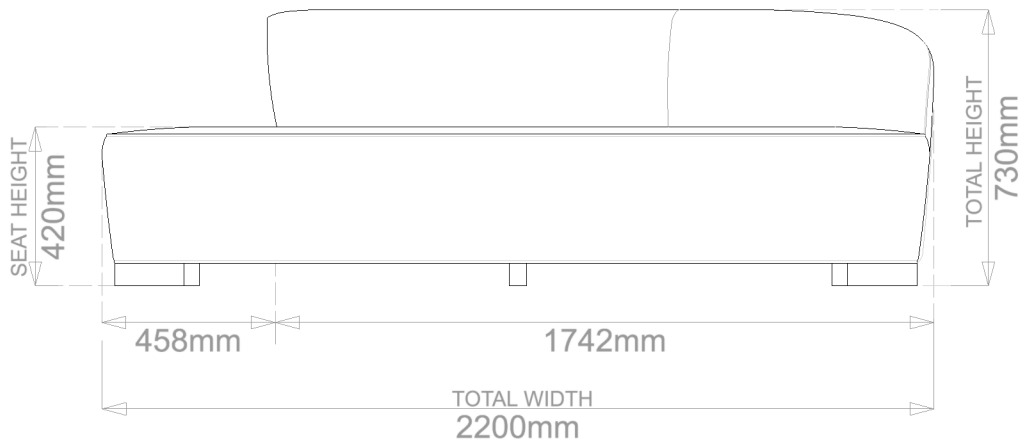

BESPOKE SOFA

LONDON

info@bespokesofalondon.co.uk | www.bespokesofalondon.com

NAVII SOFA

	WIDTH (cm)	DEPTH (cm)	HEIGHT (cm)	SEAT HEIGHT (cm)	PLAIN FABRIC (m)	PATTERN (m)	LEATHER (sqm)
2.5-SEATER	220	90-125	73	42	14	17	19
3-SEATER	240				16	19	23
3.5-SEATER	260				18	21	25

BESPOKE SOFA LONDON

info@bespokesofalondon.co.uk | www.bespokesofalondon.com

NAVII SOFA

	WIDTH (cm)	DEPTH (cm)	HEIGHT (cm)	SEAT HEIGHT (cm)	PLAIN FABRIC (m)	PATTERN (m)	LEATHER (sqm)
2.5-SEATER	220				14	17	19
3-SEATER	240	90-125	73	42	16	19	23
3.5-SEATER	260				18	21	25

BESPOKE SOFA LONDON

info@bespokesofalondon.co.uk | www.bespokesofalondon.com

NAVII SOFA

	WIDTH (cm)	DEPTH (cm)	HEIGHT (cm)	SEAT HEIGHT (cm)	PLAIN FABRIC (m)	PATTERN (m)	LEATHER (sqm)
2.5-SEATER	220				14	17	19
3-SEATER	240				16	19	23
3.5-SEATER	260	90-125	73	42	18	21	25