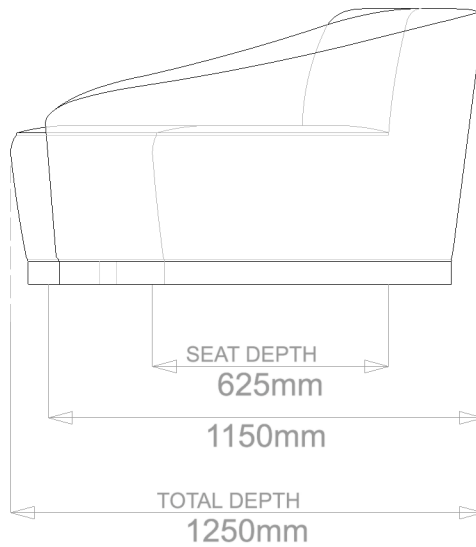

BESPOKE SOFA

LONDON

info@bespokesofalondon.co.uk | www.bespokesofalondon.com

NAVII SOFA

	WIDTH (cm)	DEPTH (cm)	HEIGHT (cm)	SEAT HEIGHT (cm)	PLAIN FABRIC (m)	PATTERN (m)	LEATHER (sqm)
2.5-SEATER	220	90-125	73	42	14	17	19
3-SEATER	240				16	19	23
3.5-SEATER	260				18	21	25

BESPOKE SOFA LONDON

info@bespokesofalondon.co.uk | www.bespokesofalondon.com

NAVII SOFA

	WIDTH (cm)	DEPTH (cm)	HEIGHT (cm)	SEAT HEIGHT (cm)	PLAIN FABRIC (m)	PATTERN (m)	LEATHER (sqm)
2.5-SEATER	220				14	17	19
3-SEATER	240	90-125	73	42	16	19	23
3.5-SEATER	260				18	21	25

BESPOKE SOFA LONDON

info@bespokesofalondon.co.uk | www.bespokesofalondon.com

NAVII SOFA

	WIDTH (cm)	DEPTH (cm)	HEIGHT (cm)	SEAT HEIGHT (cm)	PLAIN FABRIC (m)	PATTERN (m)	LEATHER (sqm)
2.5-SEATER	220				14	17	19
3-SEATER	240				16	19	23
3.5-SEATER	260	90-125	73	42	18	21	25