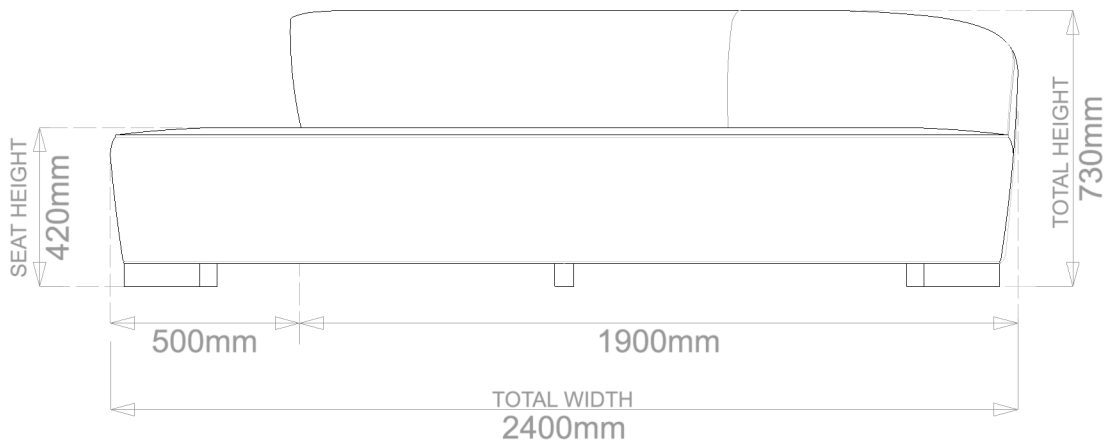

BESPOKE SOFA

LONDON

info@bespokesofalondon.co.uk | www.bespokesofalondon.com

NAVII SOFA

	WIDTH (cm)	DEPTH (cm)	HEIGHT (cm)	SEAT HEIGHT (cm)	PLAIN FABRIC (m)	PATTERN (m)	LEATHER (sqm)
2.5-SEATER	220	90-125	73	42	14	17	19
3-SEATER	240				16	19	23
3.5-SEATER	260				18	21	25

BESPOKE SOFA LONDON

info@bespokesofalondon.co.uk | www.bespokesofalondon.com

NAVII SOFA

	WIDTH (cm)	DEPTH (cm)	HEIGHT (cm)	SEAT HEIGHT (cm)	PLAIN FABRIC (m)	PATTERN (m)	LEATHER (sqm)
2.5-SEATER	220				14	17	19
3-SEATER	240	90-125	73	42	16	19	23
3.5-SEATER	260				18	21	25

BESPOKE SOFA LONDON

info@bespokesofalondon.co.uk | www.bespokesofalondon.com

NAVII SOFA

	WIDTH (cm)	DEPTH (cm)	HEIGHT (cm)	SEAT HEIGHT (cm)	PLAIN FABRIC (m)	PATTERN (m)	LEATHER (sqm)
2.5-SEATER	220				14	17	19
3-SEATER	240				16	19	23
3.5-SEATER	260	90-125	73	42	18	21	25