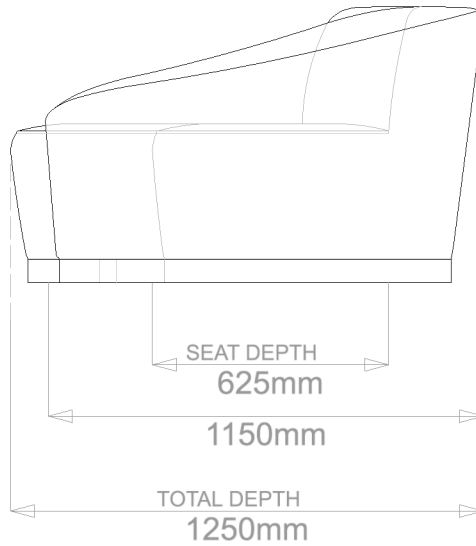

BESPOKE SOFA

LONDON

info@bespokesofalondon.co.uk | www.bespokesofalondon.com

NAVII SOFA

	WIDTH (cm)	DEPTH (cm)	HEIGHT (cm)	SEAT HEIGHT (cm)	PLAIN FABRIC (m)	PATTERN (m)	LEATHER (sqm)
2.5-SEATER	220	90-125	73	42	14	17	19
3-SEATER	240				16	19	23
3.5-SEATER	260				18	21	25

BESPOKE SOFA LONDON

info@bespokesofalondon.co.uk | www.bespokesofalondon.com

NAVII SOFA

	WIDTH (cm)	DEPTH (cm)	HEIGHT (cm)	SEAT HEIGHT (cm)	PLAIN FABRIC (m)	PATTERN (m)	LEATHER (sqm)
2.5-SEATER	220				14	17	19
3-SEATER	240	90-125	73	42	16	19	23
3.5-SEATER	260				18	21	25

BESPOKE SOFA LONDON

info@bespokesofalondon.co.uk | www.bespokesofalondon.com

NAVII SOFA

	WIDTH (cm)	DEPTH (cm)	HEIGHT (cm)	SEAT HEIGHT (cm)	PLAIN FABRIC (m)	PATTERN (m)	LEATHER (sqm)
2.5-SEATER	220				14	17	19
3-SEATER	240				16	19	23
3.5-SEATER	260	90-125	73	42	18	21	25