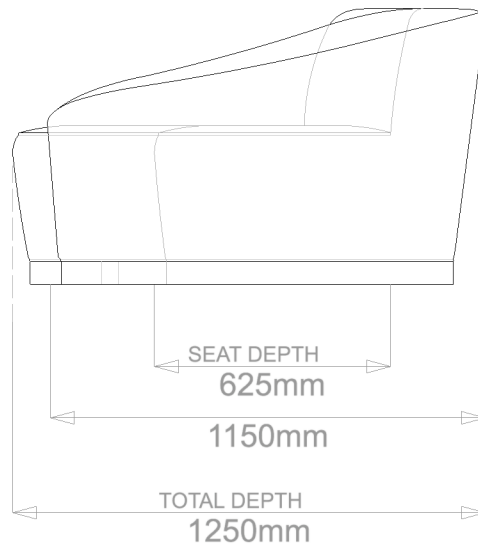

BESPOKE SOFA

LONDON

info@bespokesofalondon.co.uk | www.bespokesofalondon.com

NAVII SOFA

	WIDTH (cm)	DEPTH (cm)	HEIGHT (cm)	SEAT HEIGHT (cm)	PLAIN FABRIC (m)	PATTERN (m)	LEATHER (sqm)
2.5-SEATER	220	90-125	73	42	14	17	19
3-SEATER	240				16	19	23
3.5-SEATER	260				18	21	25

BESPOKE SOFA LONDON

info@bespokesofalondon.co.uk | www.bespokesofalondon.com

NAVII SOFA

	WIDTH (cm)	DEPTH (cm)	HEIGHT (cm)	SEAT HEIGHT (cm)	PLAIN FABRIC (m)	PATTERN (m)	LEATHER (sqm)
2.5-SEATER	220				14	17	19
3-SEATER	240	90-125	73	42	16	19	23
3.5-SEATER	260				18	21	25

BESPOKE SOFA LONDON

info@bespokesofalondon.co.uk | www.bespokesofalondon.com

NAVII SOFA

	WIDTH (cm)	DEPTH (cm)	HEIGHT (cm)	SEAT HEIGHT (cm)	PLAIN FABRIC (m)	PATTERN (m)	LEATHER (sqm)
2.5-SEATER	220				14	17	19
3-SEATER	240				16	19	23
3.5-SEATER	260	90-125	73	42	18	21	25