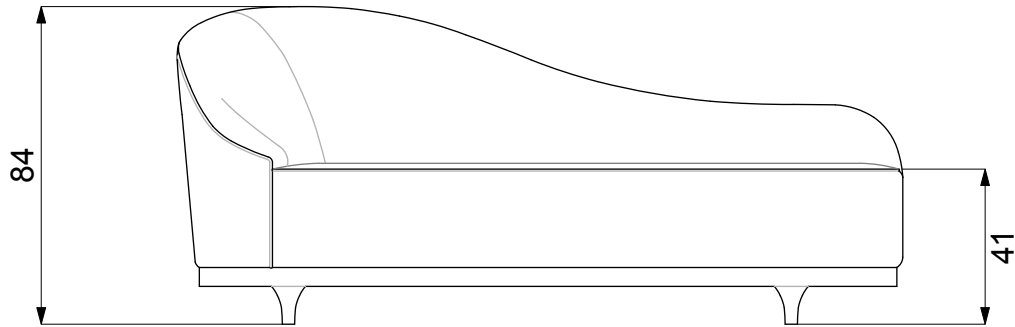

BESPOKE SOFA

LONDON

Info@bespokesofalondon.co.uk / www.bespokesofalondon.co.uk

SWIRL CHAISE

	WIDTH (cm)	DEPTH (cm)	HEIGHT (cm)	SEAT HEIGHT (cm)	PLAIN FABRIC (m)	PATTERN (m)	LEATHER (sqm)
SIZE A	172	77	84	41	10	12	14
SIZE B	192	87	84	41	11	13.2	15.4
BESPOKE SIZE	Please contact us via email: info@bespokesofalondon.co.uk / phone: + 44 (0) 20 77736 9900						