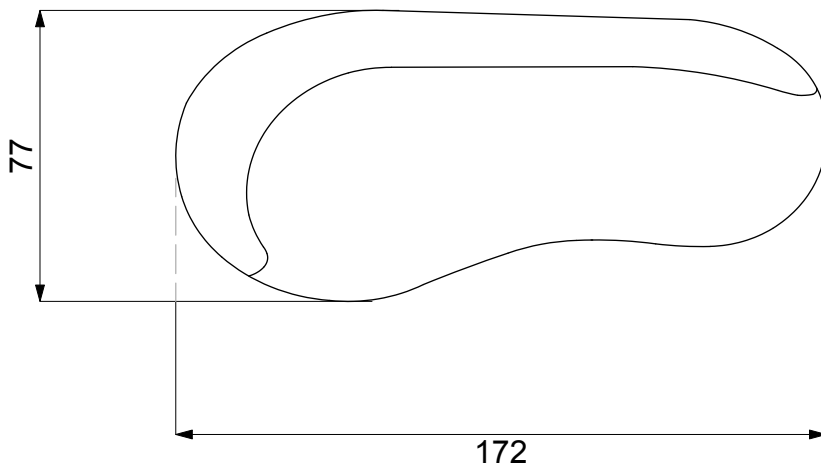

BESPOKE SOFA

LONDON

Info@bespokesofalondon.co.uk / www.bespokesofalondon.co.uk

SWIRL CHAISE

	WIDTH (cm)	DEPTH (cm)	HEIGHT (cm)	SEAT HEIGHT (cm)	PLAIN FABRIC (m)	PATTERN (m)	LEATHER (sqm)
SIZE A	172	77	84	41	10	12	14
SIZE B	192	87	84	41	11	13.2	15.4
BESPOKE SIZE	Please contact us via email: info@bespokesofalondon.co.uk / phone: + 44 (0) 20 77736 9900						