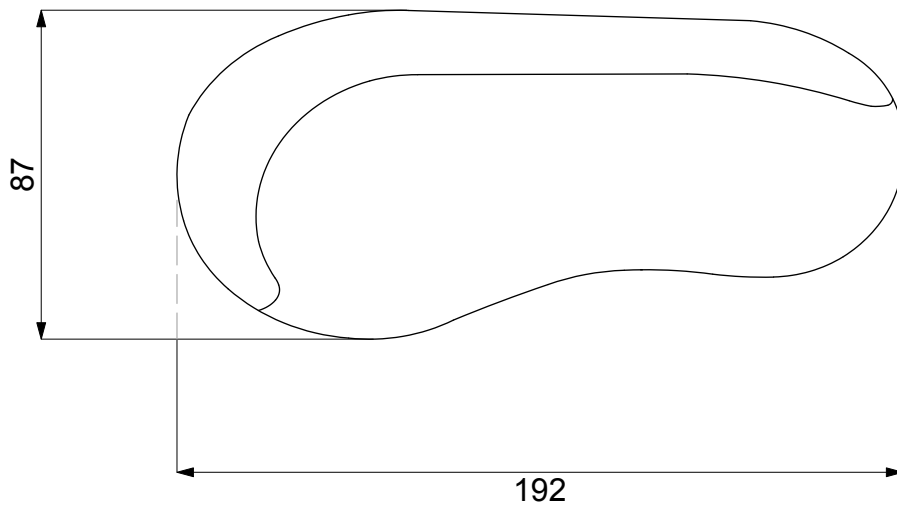

BESPOKE SOFA

LONDON

Info@bespokesofalondon.co.uk / www.bespokesofalondon.co.uk

SWIRL CHAISE

	WIDTH (cm)	DEPTH (cm)	HEIGHT (cm)	SEAT HEIGHT (cm)	PLAIN FABRIC (m)	PATTERN (m)	LEATHER (sqm)
SIZE A	172	77	84	41	10	12	14
SIZE B	192	87	84	41	11	13.2	15.4
BESPOKE SIZE	Please contact us via email: info@bespokesofalondon.co.uk / phone: + 44 (0) 20 77736 9900						