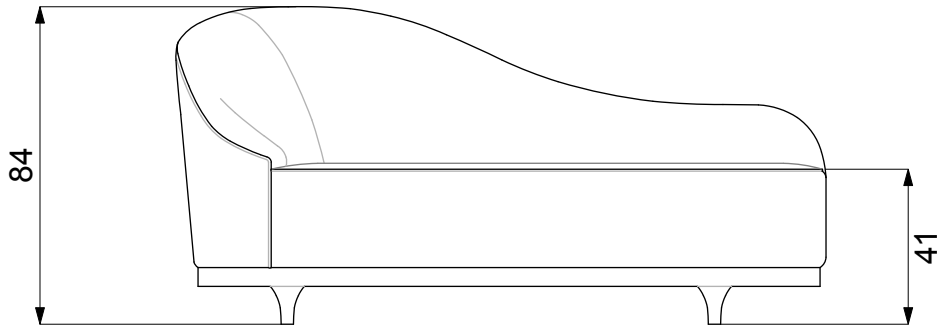

BESPOKE SOFA

LONDON

Info@bespokesofalondon.co.uk / www.bespokesofalondon.co.uk

SWIRL CHAISE

	WIDTH (cm)	DEPTH (cm)	HEIGHT (cm)	SEAT HEIGHT (cm)	PLAIN FABRIC (m)	PATTERN (m)	LEATHER (sqm)
SIZE A	172	77	84	41	10	12	14
SIZE B	192	87	84	41	11	13.2	15.4
BESPOKE SIZE	Please contact us via email: info@bespokesofalondon.co.uk / phone: + 44 (0) 20 77736 9900						