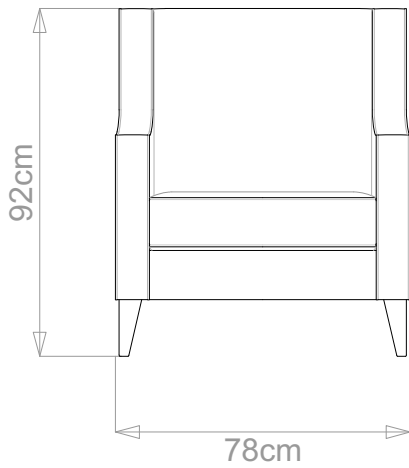

BESPOKE SOFA
LONDON

info@bespokesofalondon.co.uk | www.bespokesofalondon.com

ARNOLD ARMCHAIR

	WIDTH (cm)	DEPTH (cm)	HEIGHT (cm)	SEAT HEIGHT (cm)	PLAIN FABRIC (m)	PATTERN (m)	LEATHER (sqm)
STANDARD	78	82	92	42	6	7.2	8.4
BESPOKE SIZE	Please contact us via email: info@bespokesofalondon.co.uk / phone: +44 (0) 2077369900						