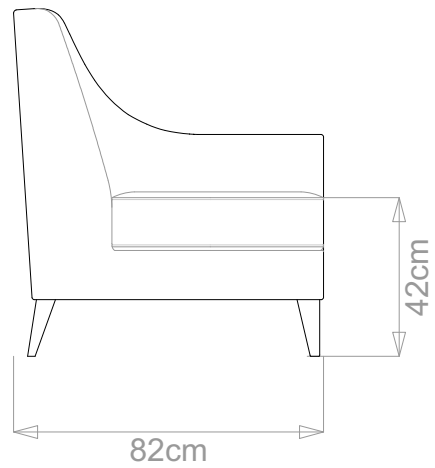

BESPOKE SOFA
LONDON

info@bespokesofalondon.co.uk | www.bespokesofalondon.com

ARNOLD ARMCHAIR

	WIDTH (cm)	DEPTH (cm)	HEIGHT (cm)	SEAT HEIGHT (cm)	PLAIN FABRIC (m)	PATTERN (m)	LEATHER (sqm)
STANDARD	78	82	92	42	6	7.2	8.4
BESPOKE SIZE	Please contact us via email: info@bespokesofalondon.co.uk / phone: +44 (0) 2077369900						