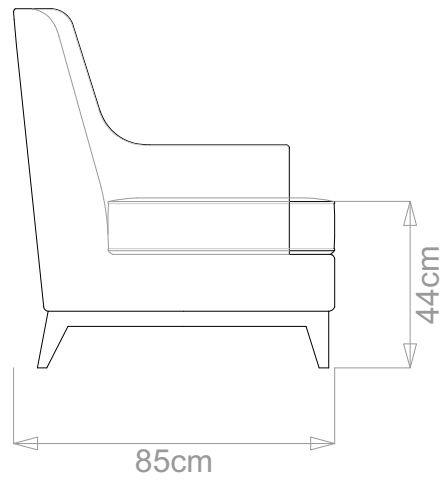

## ABSOLUTE ARMCHAIR

	WIDTH (cm)	DEPTH (cm)	HEIGHT (cm)	SEAT HEIGHT (cm)	PLAIN FABRIC (m)	PATTERN (m)	LEATHER (sqm)
STANDARD	80	85	95	44	7	8.4	9.8
BESPOKE SIZE	Please contact us via email: info@bespokesofalondon.co.uk / phone: +44 (0) 2077369900						