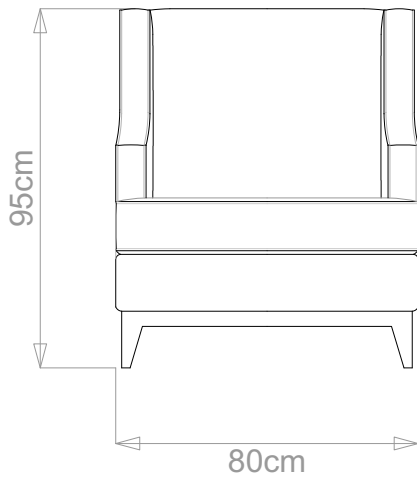

## ABSOLUTE ARMCHAIR

	WIDTH (cm)	DEPTH (cm)	HEIGHT (cm)	SEAT HEIGHT (cm)	PLAIN FABRIC (m)	PATTERN (m)	LEATHER (sqm)
STANDARD	80	85	95	44	7	8.4	9.8
BESPOKE SIZE	Please contact us via email: info@bespokesofalondon.co.uk / phone: +44 (0) 2077369900						