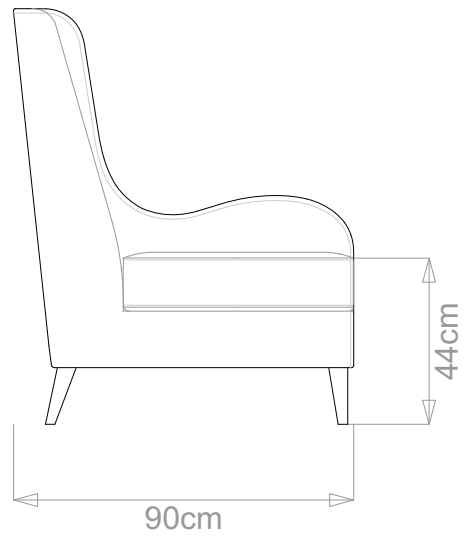

BESPOKE SOFA

LONDON

info@bespokesofalondon.co.uk | www.bespokesofalondon.com

ALBERT ARMCHAIR

	WIDTH (cm)	DEPTH (cm)	HEIGHT (cm)	SEAT HEIGHT (cm)	PLAIN FABRIC (m)	PATTERN (m)	LEATHER (sqm)
STANDARD	78	90	110	44	7	8.4	10
BESPOKE SIZE	Please contact us via email: info@bespokesofalondon.co.uk / phone: +44 (0) 2077369900						