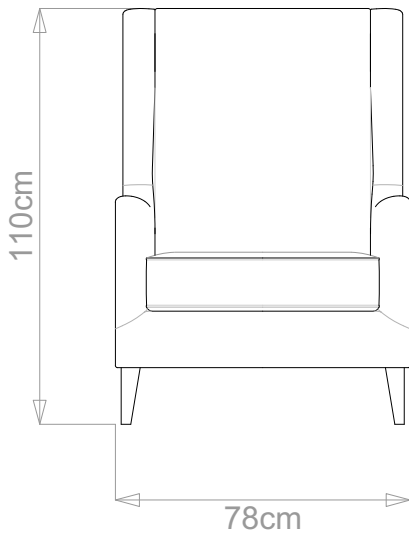

BESPOKE SOFA

LONDON

info@bespokesofalondon.co.uk | www.bespokesofalondon.com

ALBERT ARMCHAIR

	WIDTH (cm)	DEPTH (cm)	HEIGHT (cm)	SEAT HEIGHT (cm)	PLAIN FABRIC (m)	PATTERN (m)	LEATHER (sqm)
STANDARD	78	90	110	44	7	8.4	10
BESPOKE SIZE	Please contact us via email: info@bespokesofalondon.co.uk / phone: +44 (0) 2077369900						