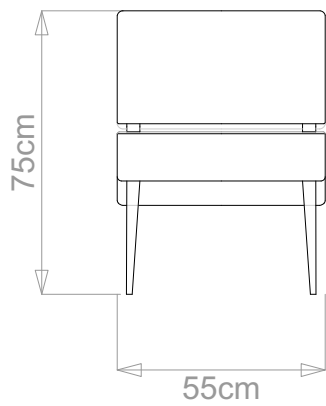

BESPOKE SOFA

LONDON

info@bespokesofalondon.co.uk | www.bespokesofalondon.com

BOWLAND ARMCHAIR

	WIDTH (cm)	DEPTH (cm)	HEIGHT (cm)	SEAT HEIGHT (cm)	PLAIN FABRIC (m)	PATTERN (m)	LEATHER (sqm)
STANDARD	60	65	75	43	3	3.6	4.2
BESPOKE SIZE	Please contact us via email: info@bespokesofalondon.co.uk / phone: +44 (0) 2077369900						