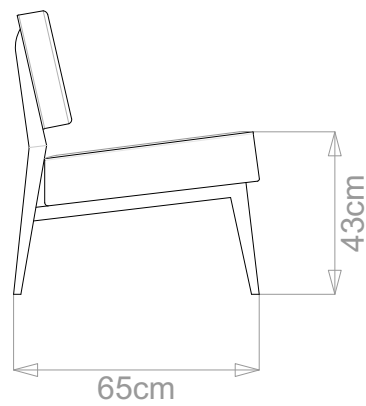

BESPOKE SOFA

LONDON

info@bespokesofalondon.co.uk | www.bespokesofalondon.com

BOWLAND ARMCHAIR

	WIDTH (cm)	DEPTH (cm)	HEIGHT (cm)	SEAT HEIGHT (cm)	PLAIN FABRIC (m)	PATTERN (m)	LEATHER (sqm)
STANDARD	60	65	75	43	3	3.6	4.2
BESPOKE SIZE	Please contact us via email: info@bespokesofalondon.co.uk / phone: +44 (0) 2077369900						