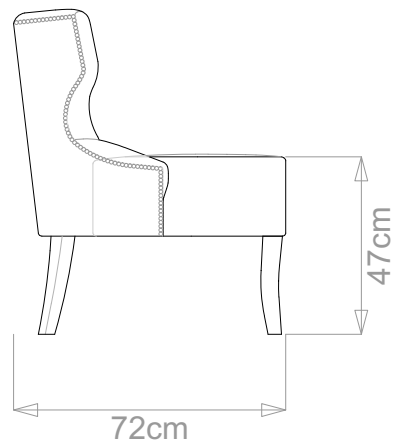

## BRADSHAW ARMCHAIR

	WIDTH (cm)	DEPTH (cm)	HEIGHT (cm)	SEAT HEIGHT (cm)	PLAIN FABRIC (m)	PATTERN (m)	LEATHER (sqm)
STANDARD	70	72	86	47	5	6	7
BESPOKE SIZE	Please contact us via email: info@bespokesofalondon.co.uk / phone: +44 (0) 2077369900						