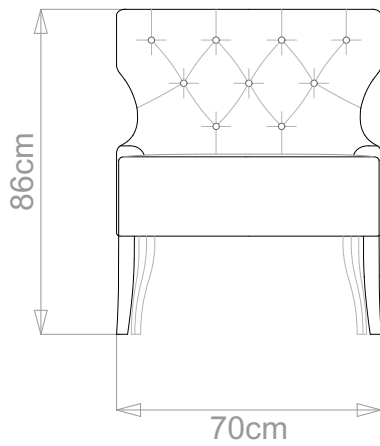

## BRADSHAW ARMCHAIR

	WIDTH (cm)	DEPTH (cm)	HEIGHT (cm)	SEAT HEIGHT (cm)	PLAIN FABRIC (m)	PATTERN (m)	LEATHER (sqm)
STANDARD	70	72	86	47	5	6	7
BESPOKE SIZE	Please contact us via email: info@bespokesofalondon.co.uk / phone: +44 (0) 2077369900						