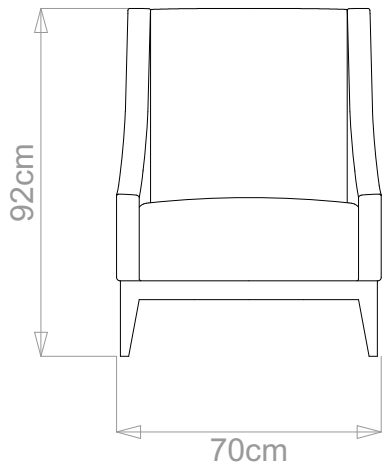

BESPOKE SOFA

LONDON

info@bespokesofalondon.co.uk | www.bespokesofalondon.com

BRUSSELS ARMCHAIR

	WIDTH (cm)	DEPTH (cm)	HEIGHT (cm)	SEAT HEIGHT (cm)	PLAIN FABRIC (m)	PATTERN (m)	LEATHER (sqm)
STANDARD	70	80	92	42	5	6	7
BESPOKE SIZE	Please contact us via email: info@bespokesofalondon.co.uk / phone: +44 (0) 2077369900						