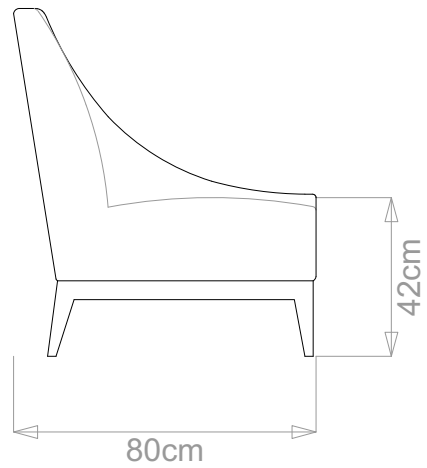

BESPOKE SOFA

LONDON

info@bespokesofalondon.co.uk | www.bespokesofalondon.com

BRUSSELS ARMCHAIR

	WIDTH (cm)	DEPTH (cm)	HEIGHT (cm)	SEAT HEIGHT (cm)	PLAIN FABRIC (m)	PATTERN (m)	LEATHER (sqm)
STANDARD	70	80	92	42	5	6	7
BESPOKE SIZE	Please contact us via email: info@bespokesofalondon.co.uk / phone: +44 (0) 2077369900						