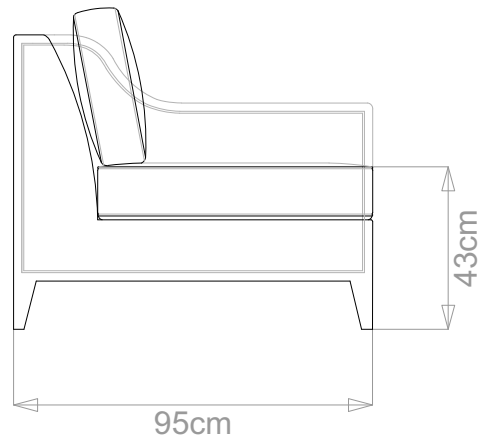

BESPOKE SOFA
LONDON

info@bespokesofalondon.co.uk | www.bespokesofalondon.com

CLARIDGES ARMCHAIR

	WIDTH (cm)	DEPTH (cm)	HEIGHT (cm)	SEAT HEIGHT (cm)	PLAIN FABRIC (m)	PATTERN (m)	LEATHER (sqm)
STANDARD	90	95	85	43	7.5	9	12
BESPOKE SIZE	Please contact us via email: info@bespokesofalondon.co.uk / phone: +44 (0) 2077369900						