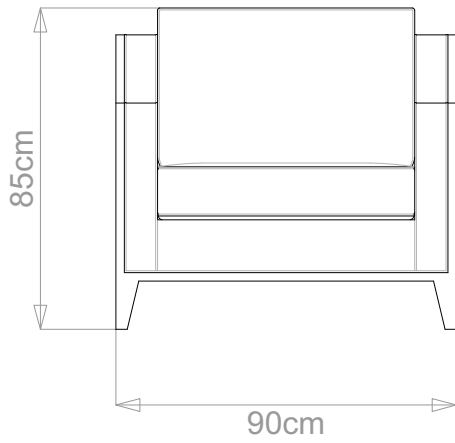

BESPOKE SOFA
LONDON

info@bespokesofalondon.co.uk | www.bespokesofalondon.com

CLARIDGES ARMCHAIR

	WIDTH (cm)	DEPTH (cm)	HEIGHT (cm)	SEAT HEIGHT (cm)	PLAIN FABRIC (m)	PATTERN (m)	LEATHER (sqm)
STANDARD	90	95	85	43	7.5	9	12
BESPOKE SIZE	Please contact us via email: info@bespokesofalondon.co.uk / phone: +44 (0) 2077369900						