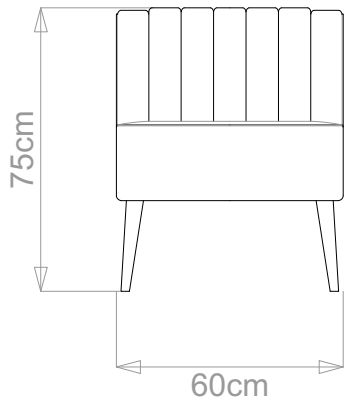

BESPOKE SOFA

LONDON

info@bespokesofalondon.co.uk | www.bespokesofalondon.com

CARDIFF ARMCHAIR

	WIDTH (cm)	DEPTH (cm)	HEIGHT (cm)	SEAT HEIGHT (cm)	PLAIN FABRIC (m)	PATTERN (m)	LEATHER (sqm)
STANDARD	60	65	75	44	3.5	4.2	4.9
BESPOKE SIZE	Please contact us via email: info@bespokesofalondon.co.uk / phone: +44 (0) 2077369900						