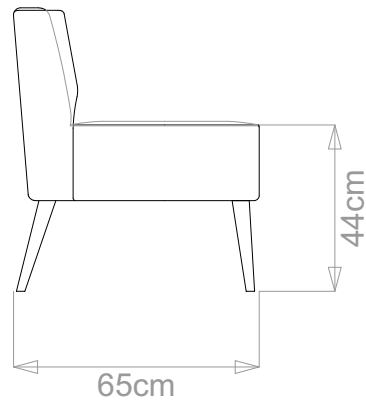

BESPOKE SOFA

LONDON

info@bespokesofalondon.co.uk | www.bespokesofalondon.com

CARDIFF ARMCHAIR

	WIDTH (cm)	DEPTH (cm)	HEIGHT (cm)	SEAT HEIGHT (cm)	PLAIN FABRIC (m)	PATTERN (m)	LEATHER (sqm)
STANDARD	60	65	75	44	3.5	4.2	4.9
BESPOKE SIZE	Please contact us via email: info@bespokesofalondon.co.uk / phone: +44 (0) 2077369900						